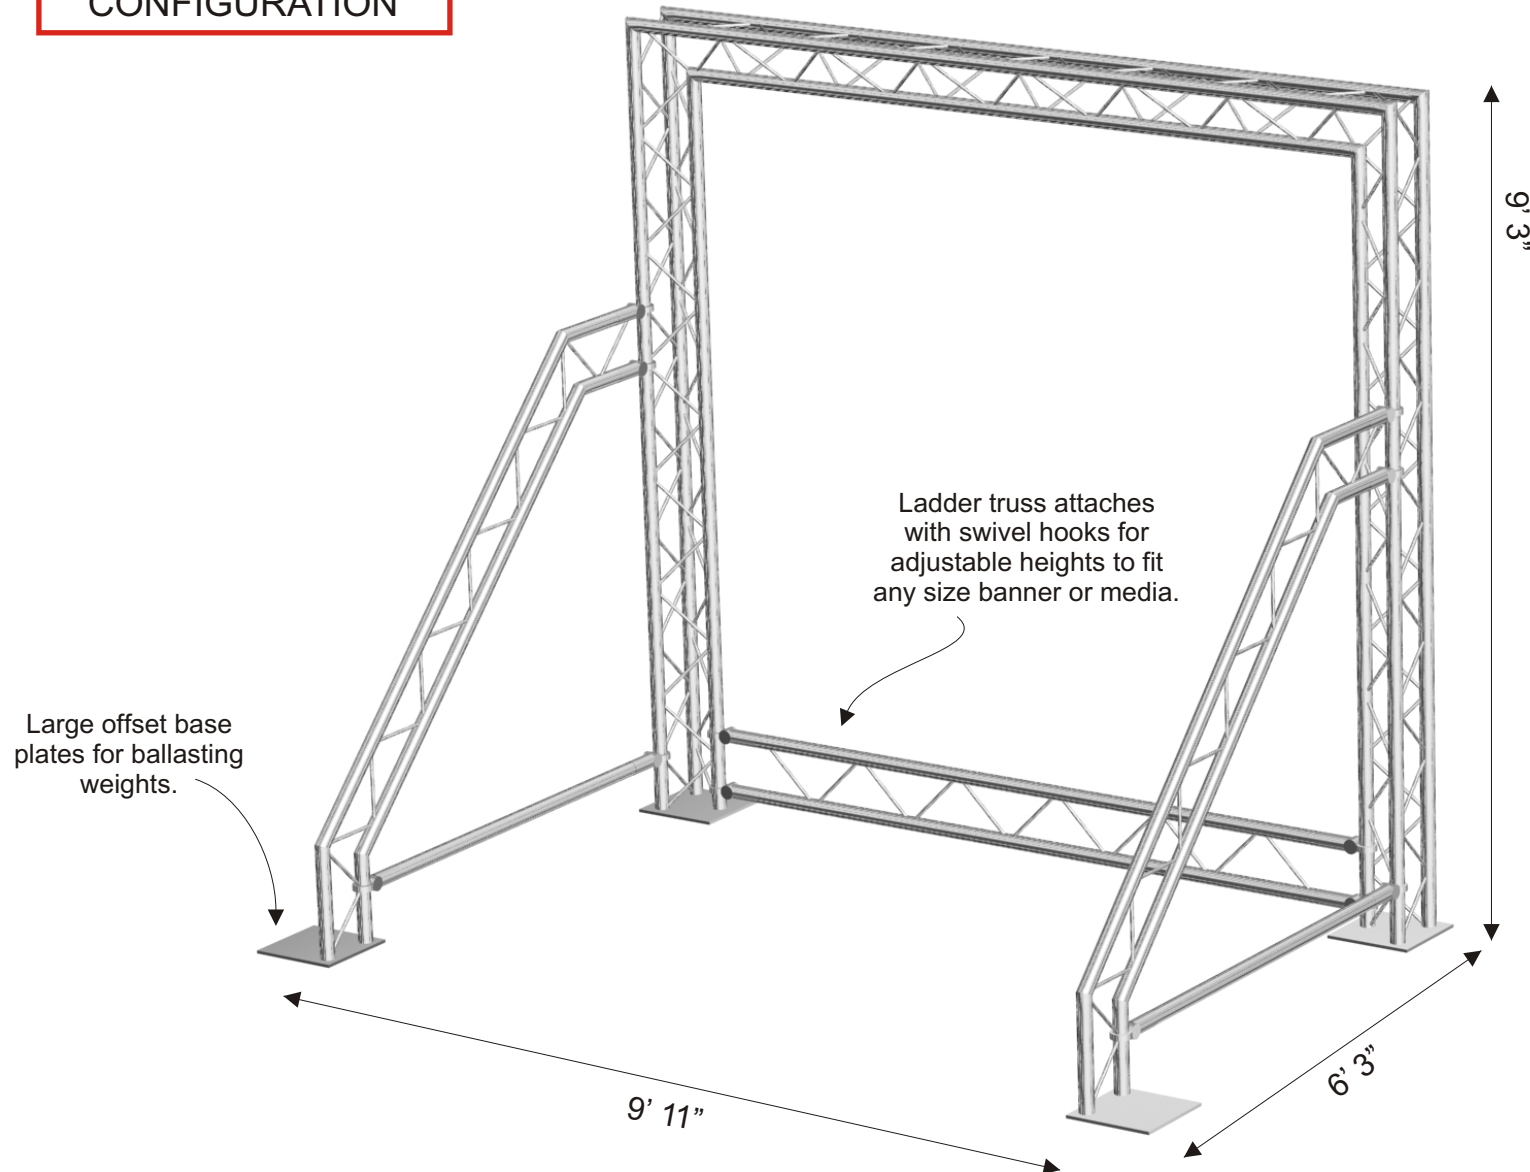

FL-8 FINISH LINE STRUCTURE 10" PROFILE TRUSS - 2 & 3 CHORD

2" Chords with 1/2" Webs. Natural Mill Finish

BACK WALL PROMO
CONFIGURATION

© 2014 Exhibit and Display Truss

EXHIBIT AND DISPLAY TRUSS.COM

TEL: 905-839-0331 FAX: 905-839-0476 info@exhibitanddisplaytruss.com