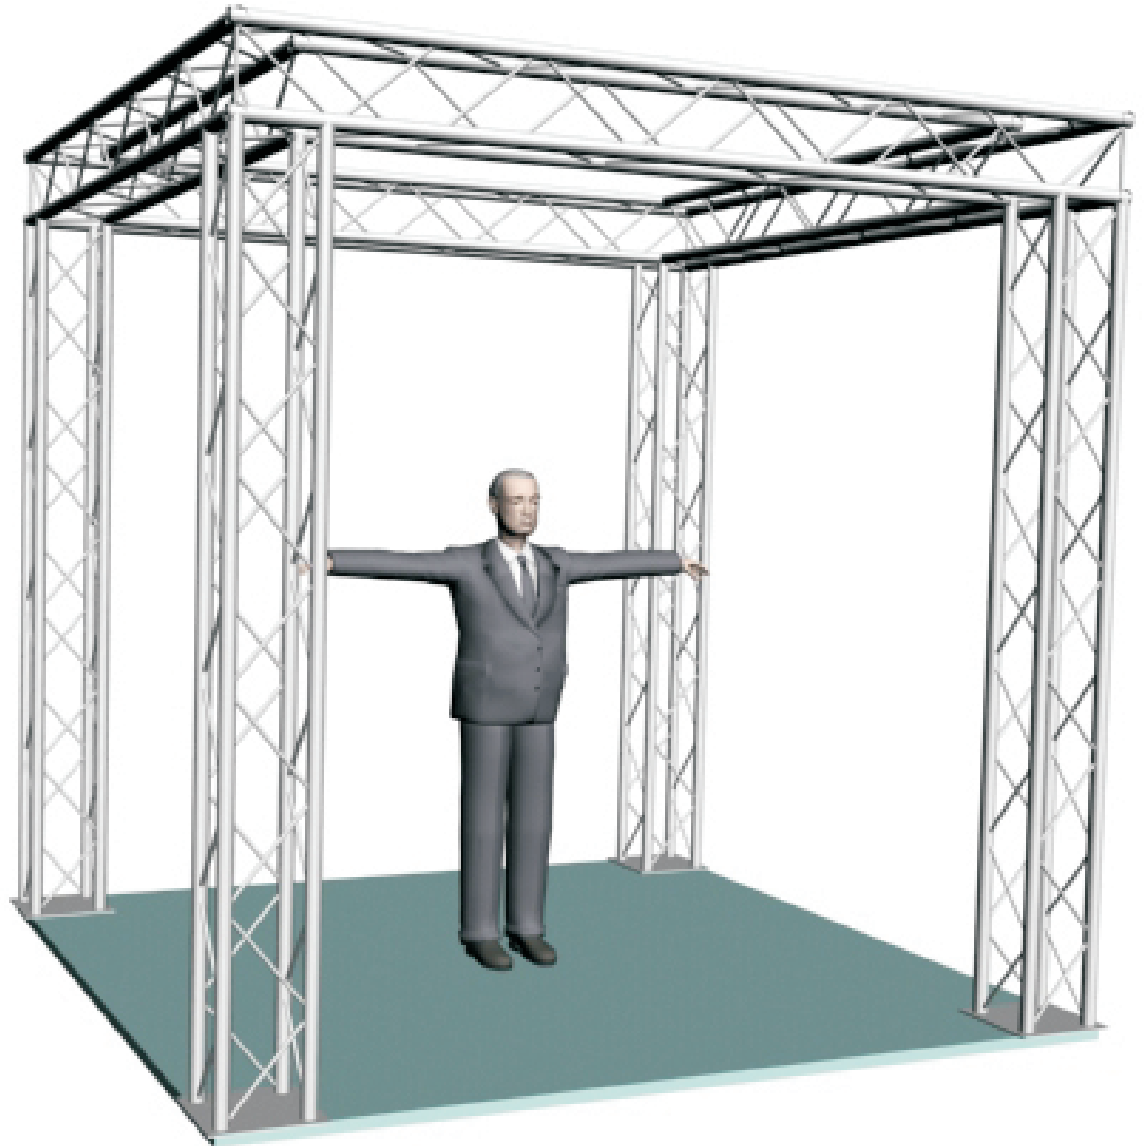

System A1-124

12" PROFILE TRUSS

10'W x 10'D x 10'H - 4 CHORD TRUSS SYSTEM

EXHIBIT AND DISPLAY TRUSS.COM

TEL: 905-509-0331 FAX: 905-509-0476 info@exhibitanddisplaytruss.com