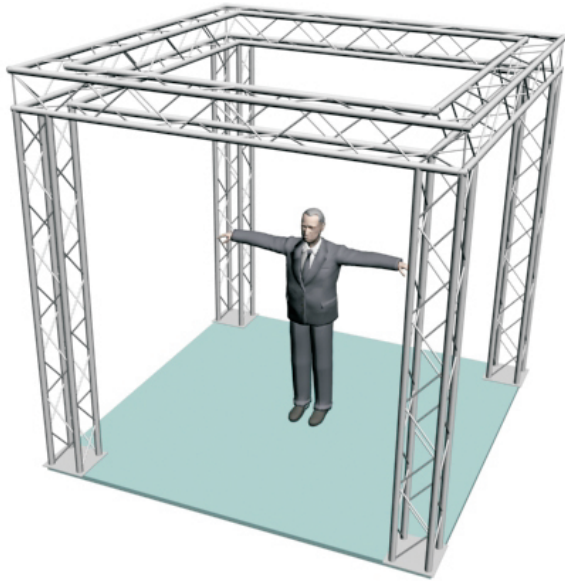

System A1-124

12" PROFILE TRUSS

10'W x 10'D x 10'H - 4 CHORD TRUSS SYSTEM

EXHIBIT AND DISPLAY TRUSS.COM

TEL: 905-509-0331 FAX: 905-509-0476 info@exhibitanddisplaytruss.com