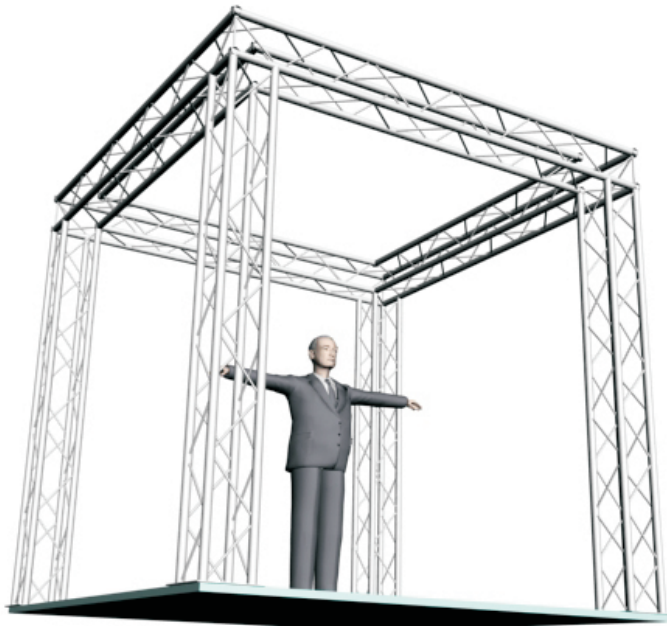

System A1-124

12" PROFILE TRUSS

10'W x 10'D x 10'H - 4 CHORD TRUSS SYSTEM

EXHIBIT AND DISPLAY TRUSS.COM

TEL: 905-509-0331 FAX: 905-509-0476 info@exhibitanddisplaytruss.com