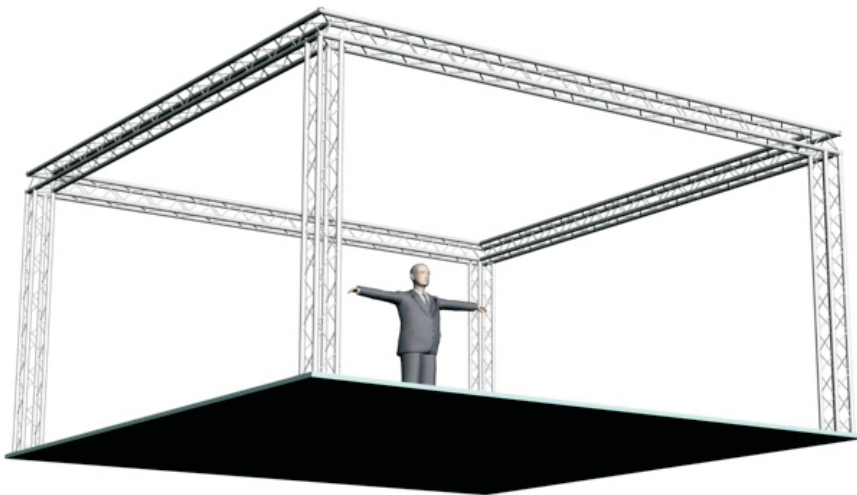

System C1-104

10" PROFILE TRUSS 19'8"D X 19'8"W X 9'10.5"H • 4 CHORD TRUSS SYSTEM

EXHIBIT AND DISPLAY TRUSS.COM

TEL: 905-509-0331 FAX: 905-509-0476 info@exhibitanddisplaytruss.com