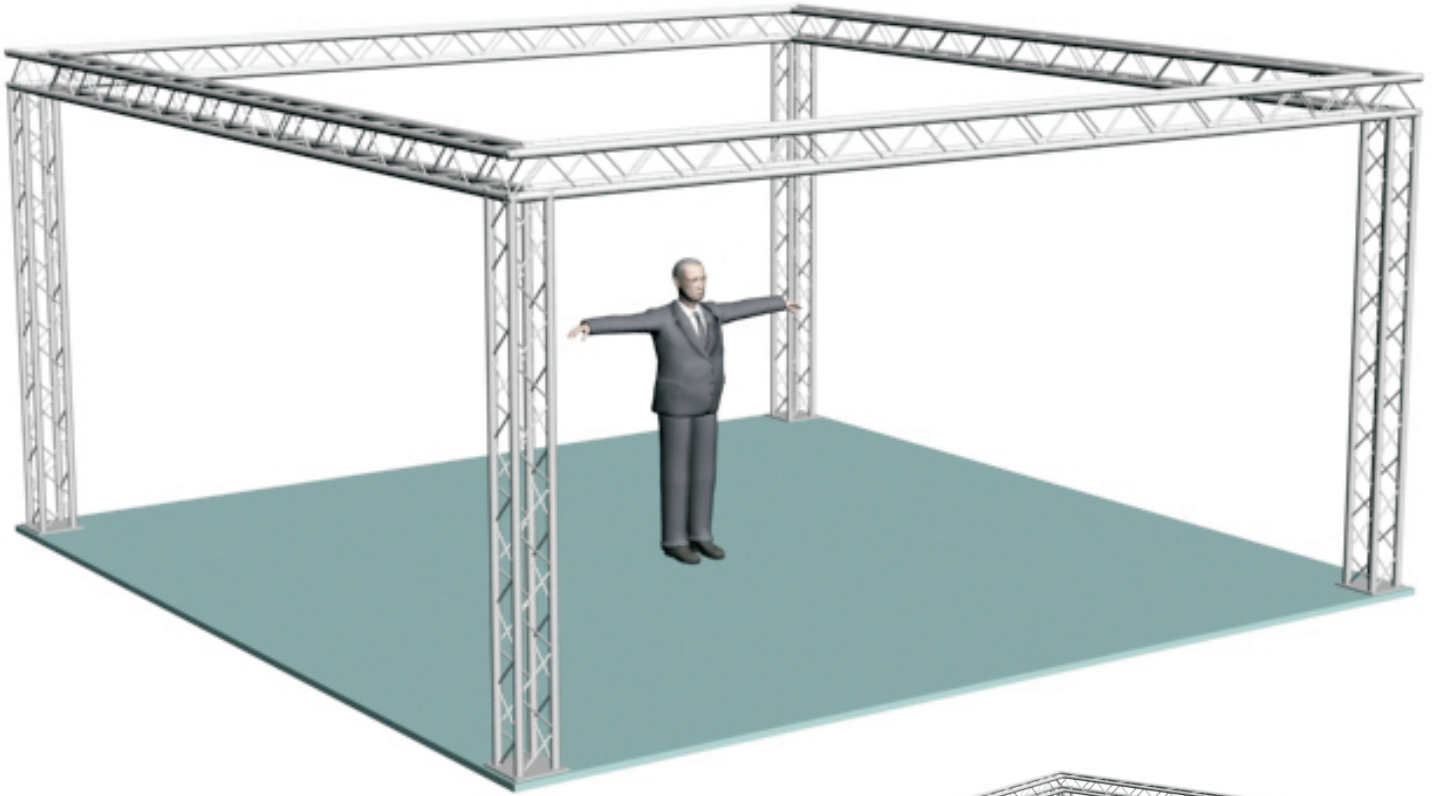

System C1-104

10" PROFILE TRUSS 19'8"D X 19'8"W X 9'10.5"H • 4 CHORD TRUSS SYSTEM

EXHIBIT AND DISPLAY TRUSS.COM

TEL: 905-509-0331 FAX: 905-509-0476 info@exhibitanddisplaytruss.com