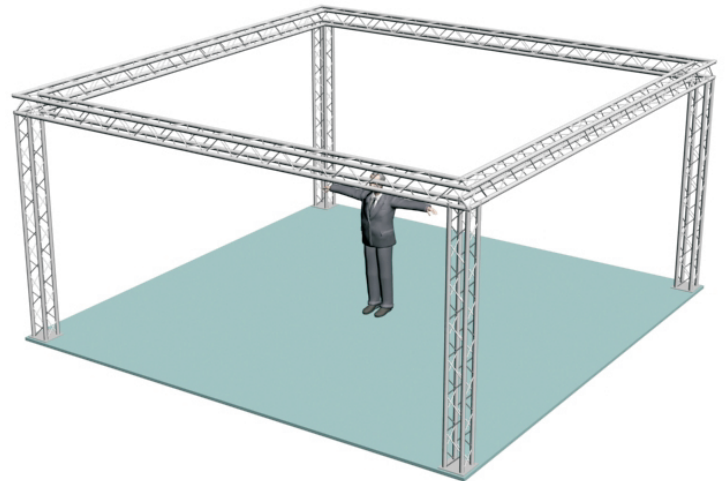

System C1-104

10" PROFILE TRUSS 19'8"D X 19'8"W X 9'10.5"H • 4 CHORD TRUSS SYSTEM

EXHIBIT AND DISPLAY TRUSS.COM

TEL: 905-509-0331 FAX: 905-509-0476 info@exhibitanddisplaytruss.com