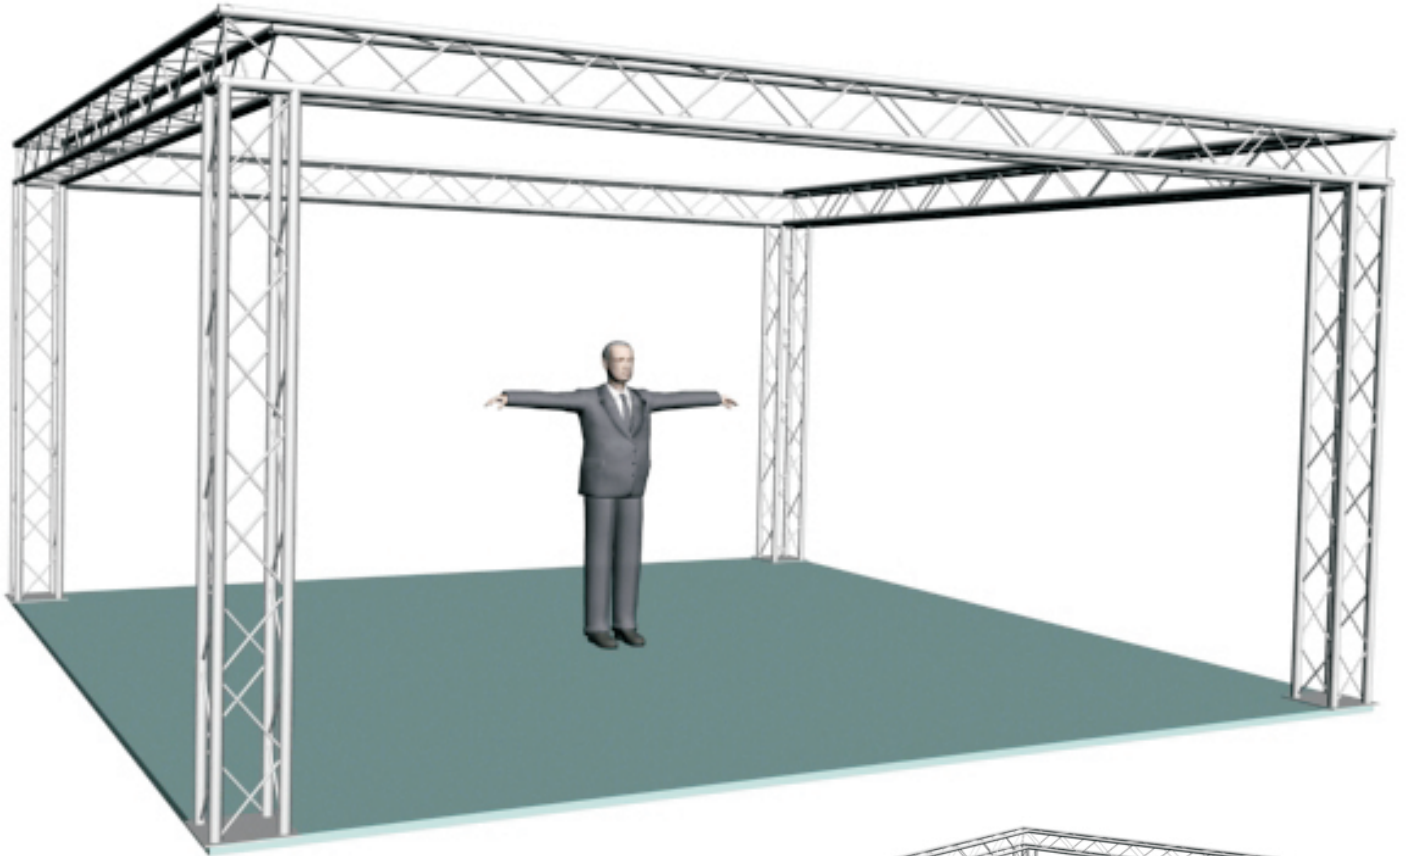

System C1-124

12" PROFILE TRUSS 20D X 20'W X 10'H · 4 CHORD TRUSS SYSTEM

EXHIBIT AND DISPLAY TRUSS.COM

TEL: 905-509-0331 FAX: 905-509-0476 info@exhibitanddisplaytruss.com