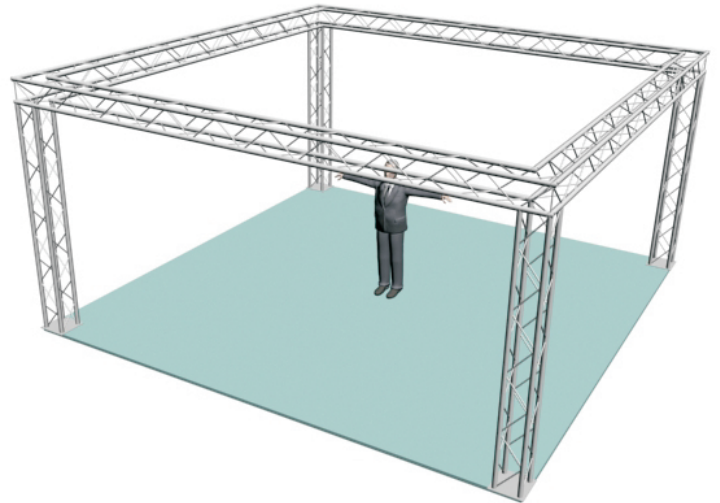

System C1-124

12" PROFILE TRUSS 20D X 20'W X 10'H · 4 CHORD TRUSS SYSTEM

EXHIBIT AND DISPLAY TRUSS.COM

TEL: 905-509-0331 FAX: 905-509-0476 info@exhibitanddisplaytruss.com