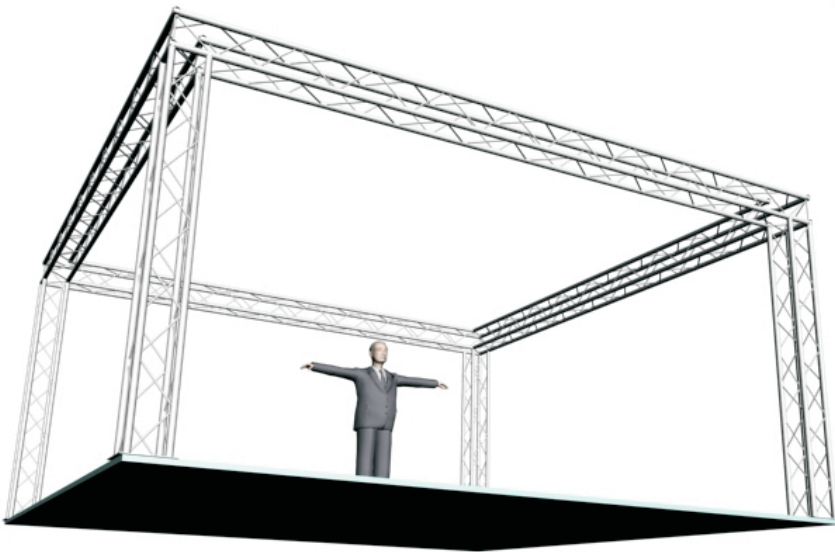

System C1-124

12" PROFILE TRUSS 20D X 20'W X 10'H · 4 CHORD TRUSS SYSTEM

EXHIBIT AND DISPLAY TRUSS.COM

TEL: 905-509-0331 FAX: 905-509-0476 info@exhibitanddisplaytruss.com