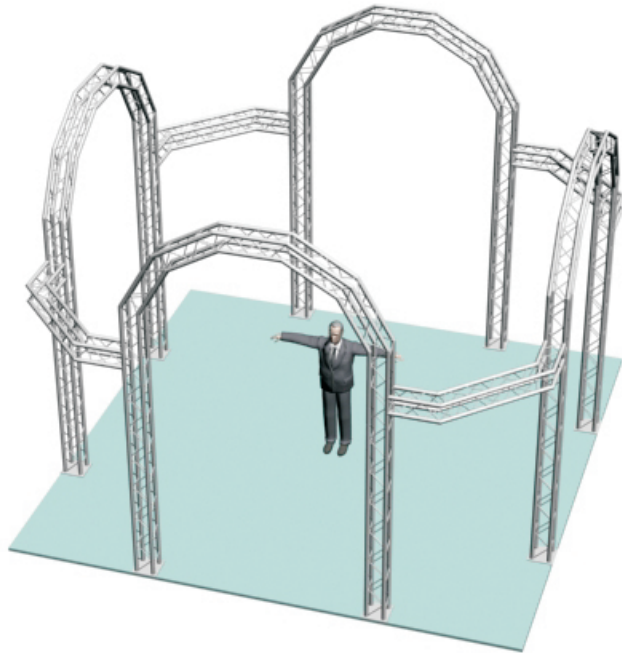

System C7-104 10" PROFILE TRUSS 19'11"D X 19'11"W X 15'3.5"H - 4 CHORD TRUSS SYSTEM

EXHIBIT AND DISPLAY TRUSS.COM

TEL: 905-509-0331 FAX: 905-509-0476 info@exhibitanddisplaytruss.com