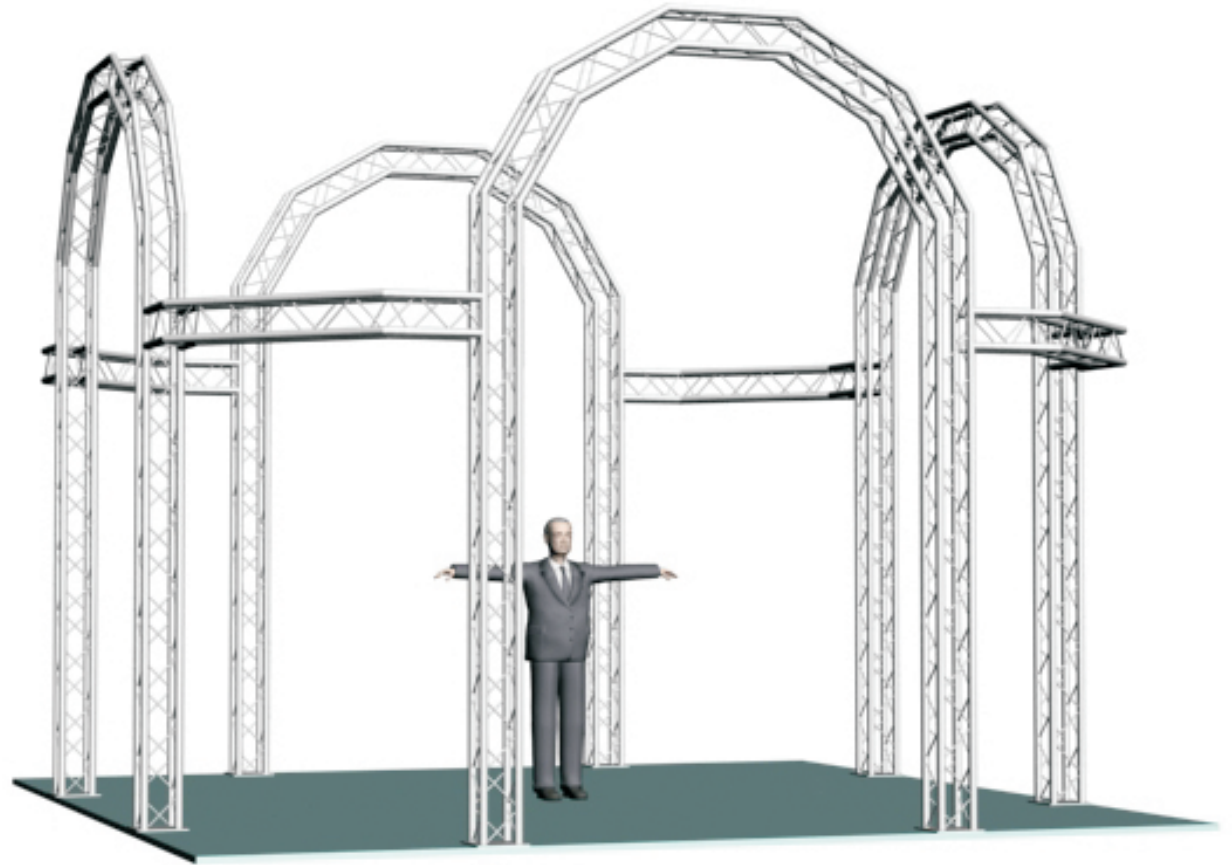

System C7-104 10" PROFILE TRUSS 19'11"D X 19'11"W X 15'3.5"H - 4 CHORD TRUSS SYSTEM

EXHIBIT AND DISPLAY TRUSS.COM

TEL: 905-509-0331 FAX: 905-509-0476 info@exhibitanddisplaytruss.com