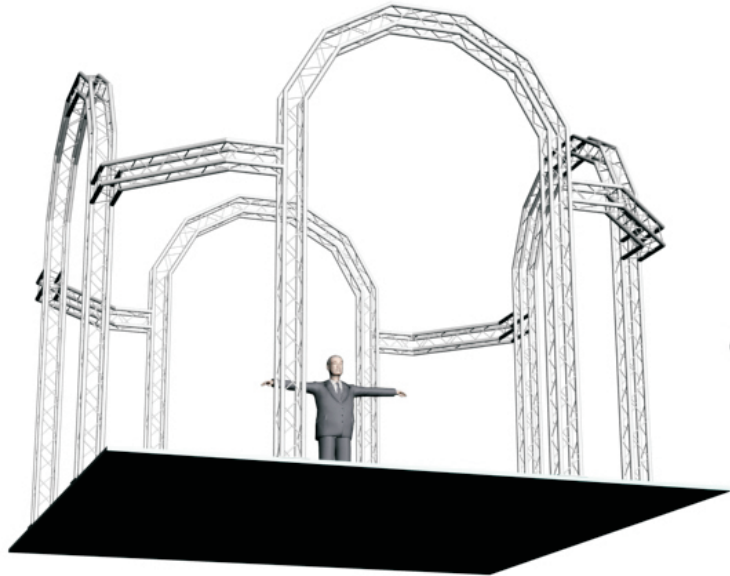

System C7-104 10" PROFILE TRUSS 19'11"D X 19'11"W X 15'3.5"H - 4 CHORD TRUSS SYSTEM

EXHIBIT AND DISPLAY TRUSS.COM

TEL: 905-509-0331 FAX: 905-509-0476 info@exhibitanddisplaytruss.com