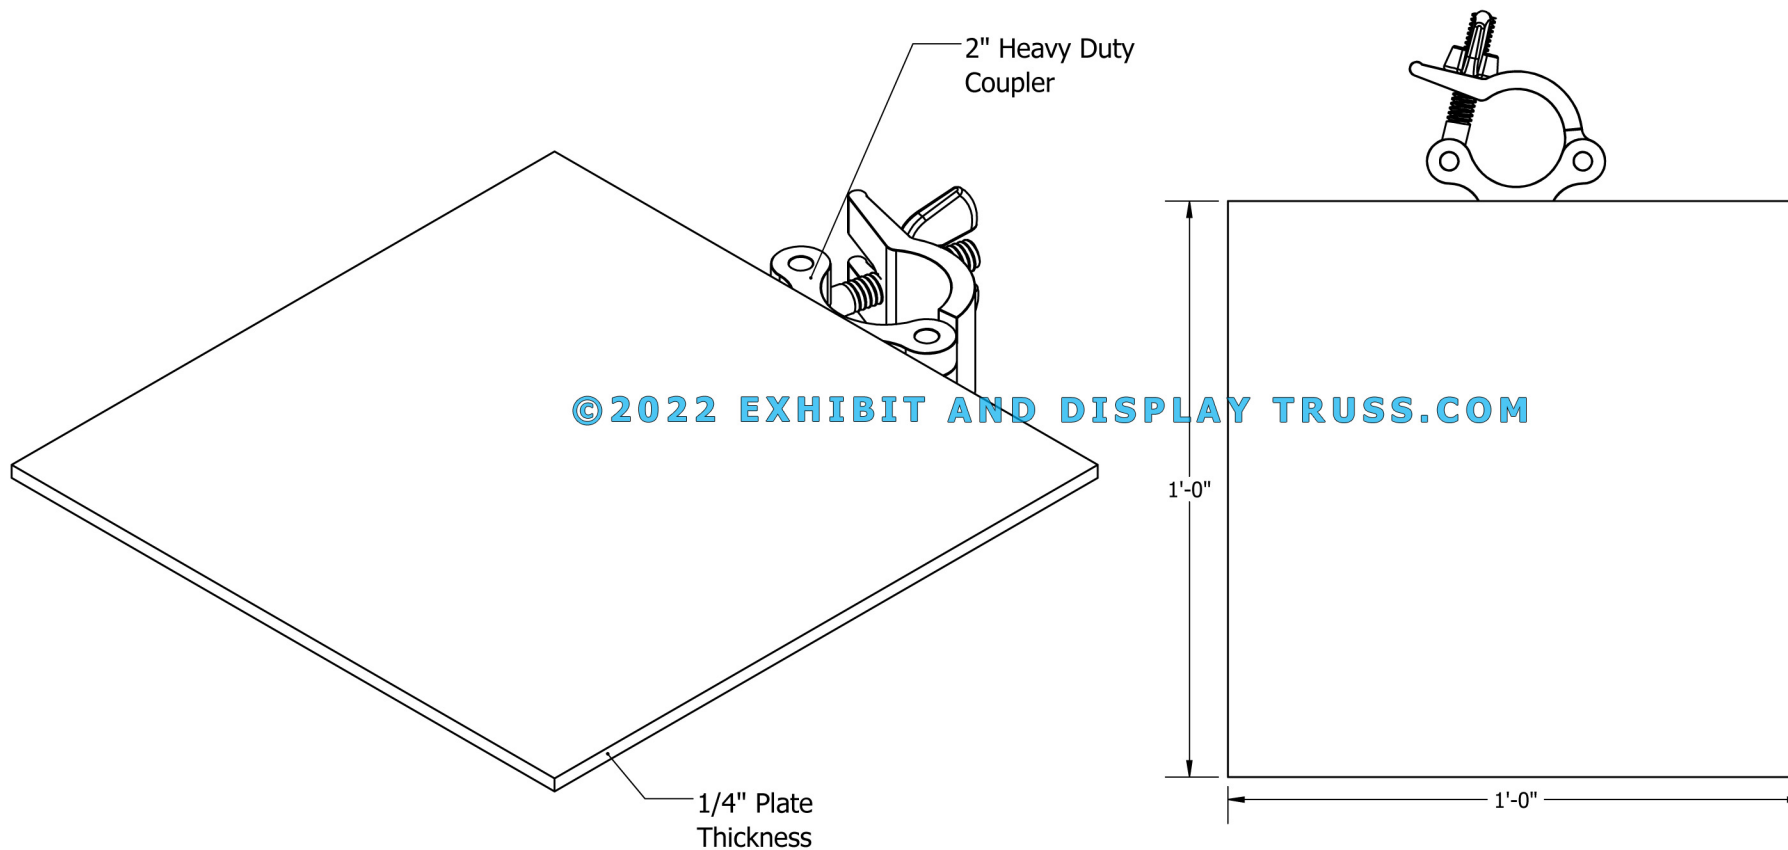

# ALUMINUM SHELF 12X12

Compatible with all 2" Tube Aluminum Truss Profiles

©2022 EXHIBIT AND DISPLAY TRUSS.COM

© copyright  
all rights reserved

Toll Free: 855-323-4866  
Email: [info@exhibitanddisplaytruss.com](mailto:info@exhibitanddisplaytruss.com)