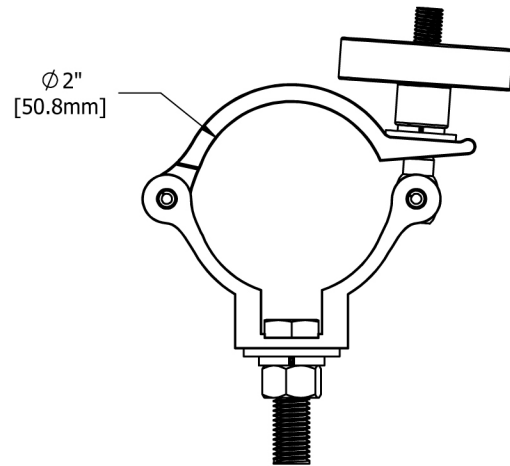

2" LIGHTWEIGHT CLAMP

EDT2-LWC (2"Ø Lightweight Clamp)

Compatible with 2" Chords/Tubes

©2015 EXHIBIT AND DISPLAY TRUSS.COM

Toll Free: 855-323-4866
Email: info@exhibitanddisplaytruss.com

ExhibitAndDisplayTruss.com

2" LIGHTWEIGHT CLAMP

Compatible with 2" Chords/Tubes

EDT2-LWC (2"Ø Lightweight Clamp)

©2015 EXHIBIT AND DISPLAY TRUSS.COM

- *Compatible with 2"Ø Chords/Tubes
- *Bolt 2 together for a double clamp
- *Hardware included with Clamp

| ITEM NO. | PART NUMBER | QTY. |
|----------|---------------------|------|
| 1 | Moving Plate | 1 |
| 2 | Eye Bolt | 1 |
| 3 | Easy Wing Nut | 1 |
| 4 | Spring Washer | 1 |
| 5 | Washer | 1 |
| 6 | Spring Pin | 2 |
| 7 | Base Plate | 1 |
| 8 | Washer 0.375 | 1 |
| 9 | Spring Washer 0.375 | 1 |
| 10 | Hex Nut 0.3750 | 1 |
| 11 | 3/8" Bolt | 1 |