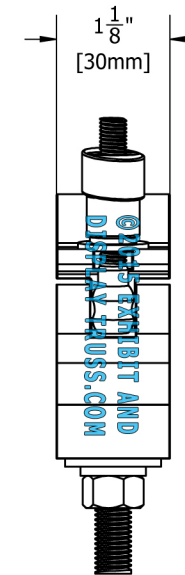

2" LIGHTWEIGHT CLAMP

EDT2-LWC (2"Ø Lightweight Clamp)

Compatible with 2" Chords/Tubes

©2015 EXHIBIT AND DISPLAY TRUSS.COM

Toll Free: 855-323-4866
Email: info@exhibitanddisplaytruss.com

ExhibitAndDisplayTruss.com

2" LIGHTWEIGHT CLAMP

Compatible with 2" Chords/Tubes

EDT2-LWC (2"Ø Lightweight Clamp)

©2015 EXHIBIT AND DISPLAY TRUSS.COM

- *Compatible with 2"Ø Chords/Tubes
- *Bolt 2 together for a double clamp
- *Hardware included with Clamp

| ITEM NO. | PART NUMBER | QTY. |
|----------|---------------------|------|
| 1 | Moving Plate | 1 |
| 2 | Eye Bolt | 1 |
| 3 | Easy Wing Nut | 1 |
| 4 | Spring Washer | 1 |
| 5 | Washer | 1 |
| 6 | Spring Pin | 2 |
| 7 | Base Plate | 1 |
| 8 | Washer 0.375 | 1 |
| 9 | Spring Washer 0.375 | 1 |
| 10 | Hex Nut 0.3750 | 1 |
| 11 | 3/8" Bolt | 1 |

FRONT VIEW

SIDE VIEW