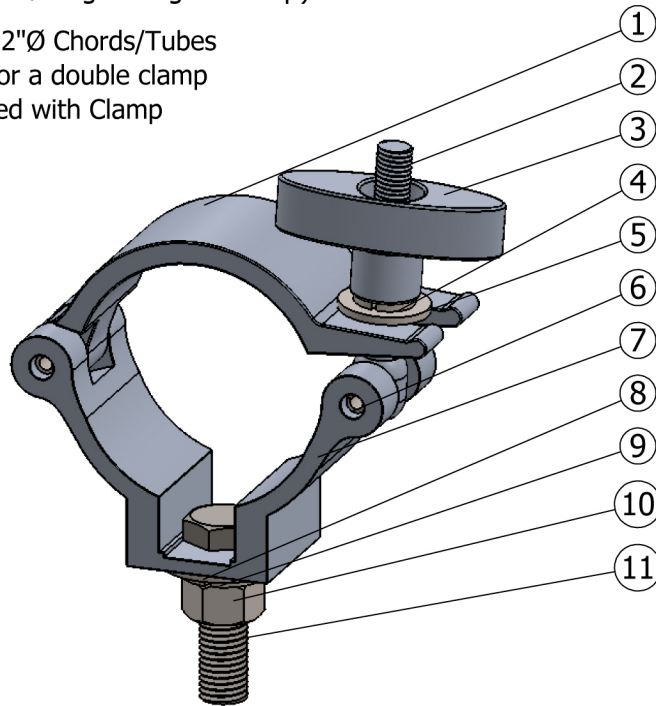

2" LIGHTWEIGHT CLAMP

EDT2-LWC (2"Ø Lightweight Clamp)

Compatible with 2" Chords/Tubes

©2015 EXHIBIT AND DISPLAY TRUSS.COM

Toll Free: 855-323-4866
Email: info@exhibitanddisplaytruss.com

ExhibitAndDisplayTruss.com

2" LIGHTWEIGHT CLAMP

Compatible with 2" Chords/Tubes

EDT2-LWC (2"Ø Lightweight Clamp)

©2015 EXHIBIT AND DISPLAY TRUSS.COM

- *Compatible with 2"Ø Chords/Tubes
- *Bolt 2 together for a double clamp
- *Hardware included with Clamp

| ITEM NO. | PART NUMBER | QTY. |
|----------|---------------------|------|
| 1 | Moving Plate | 1 |
| 2 | Eye Bolt | 1 |
| 3 | Easy Wing Nut | 1 |
| 4 | Spring Washer | 1 |
| 5 | Washer | 1 |
| 6 | Spring Pin | 2 |
| 7 | Base Plate | 1 |
| 8 | Washer 0.375 | 1 |
| 9 | Spring Washer 0.375 | 1 |
| 10 | Hex Nut 0.3750 | 1 |
| 11 | 3/8" Bolt | 1 |