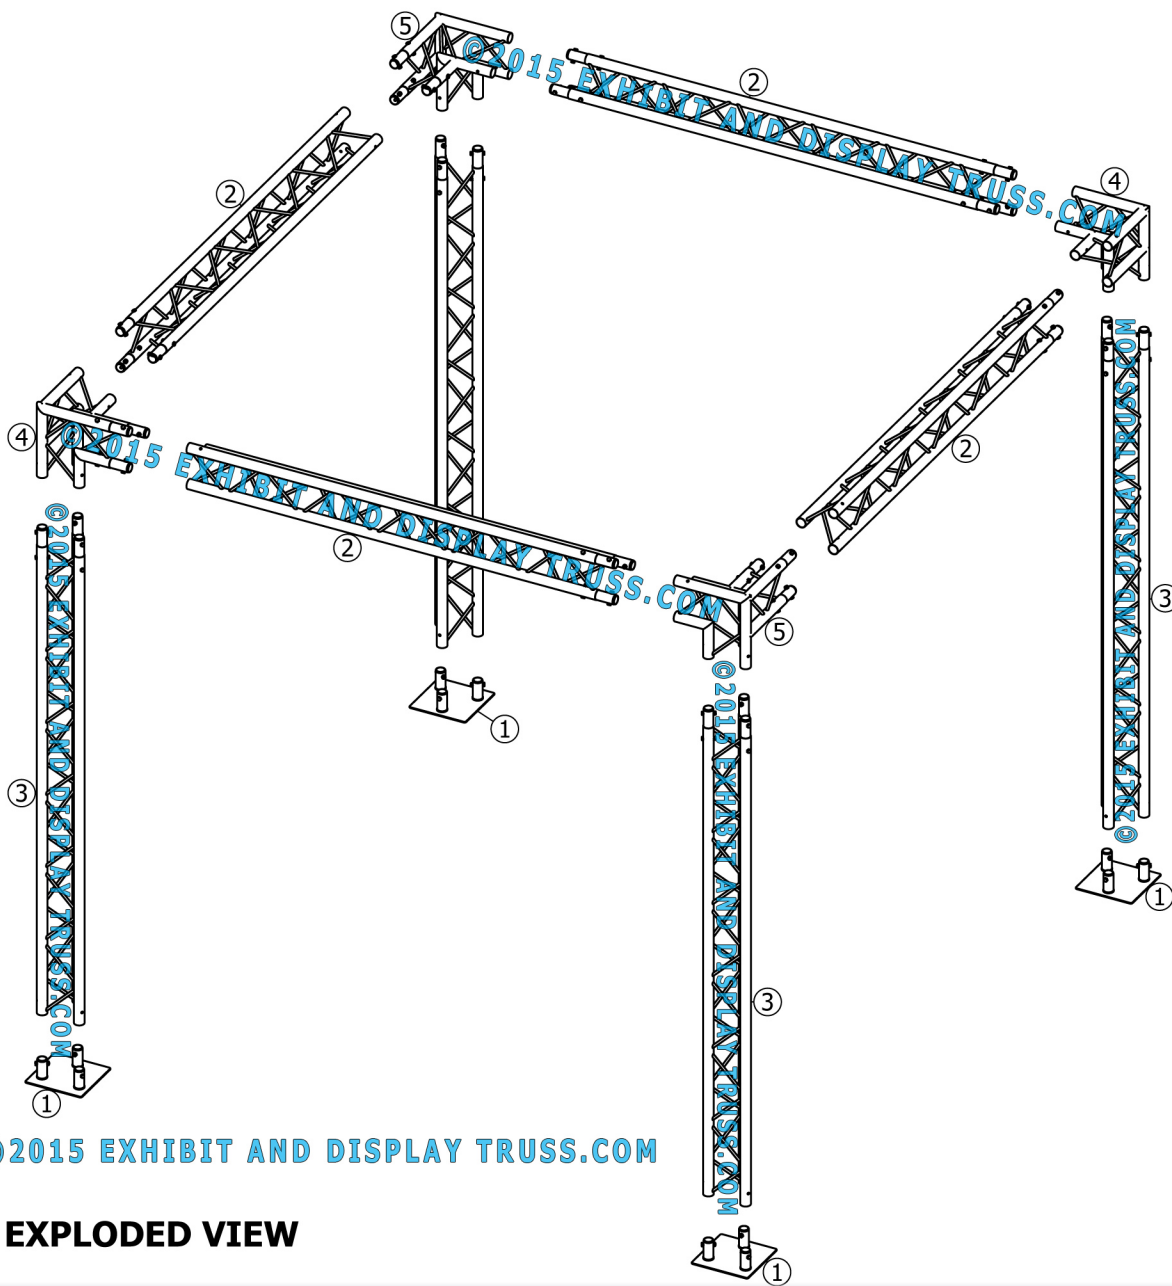

KIT: A21-103

10" Wide Aluminum Truss. 2" Chords with 1/2" Webs

©2015 EXHIBIT AND DISPLAY TRUSS.COM

Toll Free: 855-323-4866
Email: info@exhibitanddisplaytruss.com

ExhibitAndDisplayTruss.com

KIT: A21-103

10" Wide Aluminum Truss. 2" Chords with 1/2" Webs

©2015 EXHIBIT AND DISPLAY TRUSS.COM

©2015 EXHIBIT AND DISPLAY TRUSS.COM

EXPLODED VIEW

ITEM NO.	PART NUMBER	DESCRIPTION	QTY.
①	EDT10-BP3	Tri Base Plate (square)	4
②	EDT10-T2.2	2.2m Tri Truss	4
③	EDT10-T2.6	2.6m Tri Truss	4
④	EDT10-T3W90L	3 Way 90° Junction "Left"	2
⑤	EDT10-T3W90R	3 Way 90° Junction "Right"	2

Toll Free: 855-323-4866
 Email: info@exhibitanddisplaytruss.com

ExhibitAndDisplayTruss.com

KIT: A21-103

10" Wide Aluminum Truss. 2" Chords with 1/2" Webs

©2015 EXHIBIT AND DISPLAY TRUSS.COM

Top View
Units: Feet & Inches
[Meters]

©2015 EXHIBIT AND DISPLAY TRUSS.COM

Toll Free: 855-323-4866
Email: info@exhibitanddisplaytruss.com

ExhibitAndDisplayTruss.com

KIT: A21-103

10" Wide Aluminum Truss. 2" Chords with 1/2" Webs

©2015 EXHIBIT AND DISPLAY TRUSS.COM