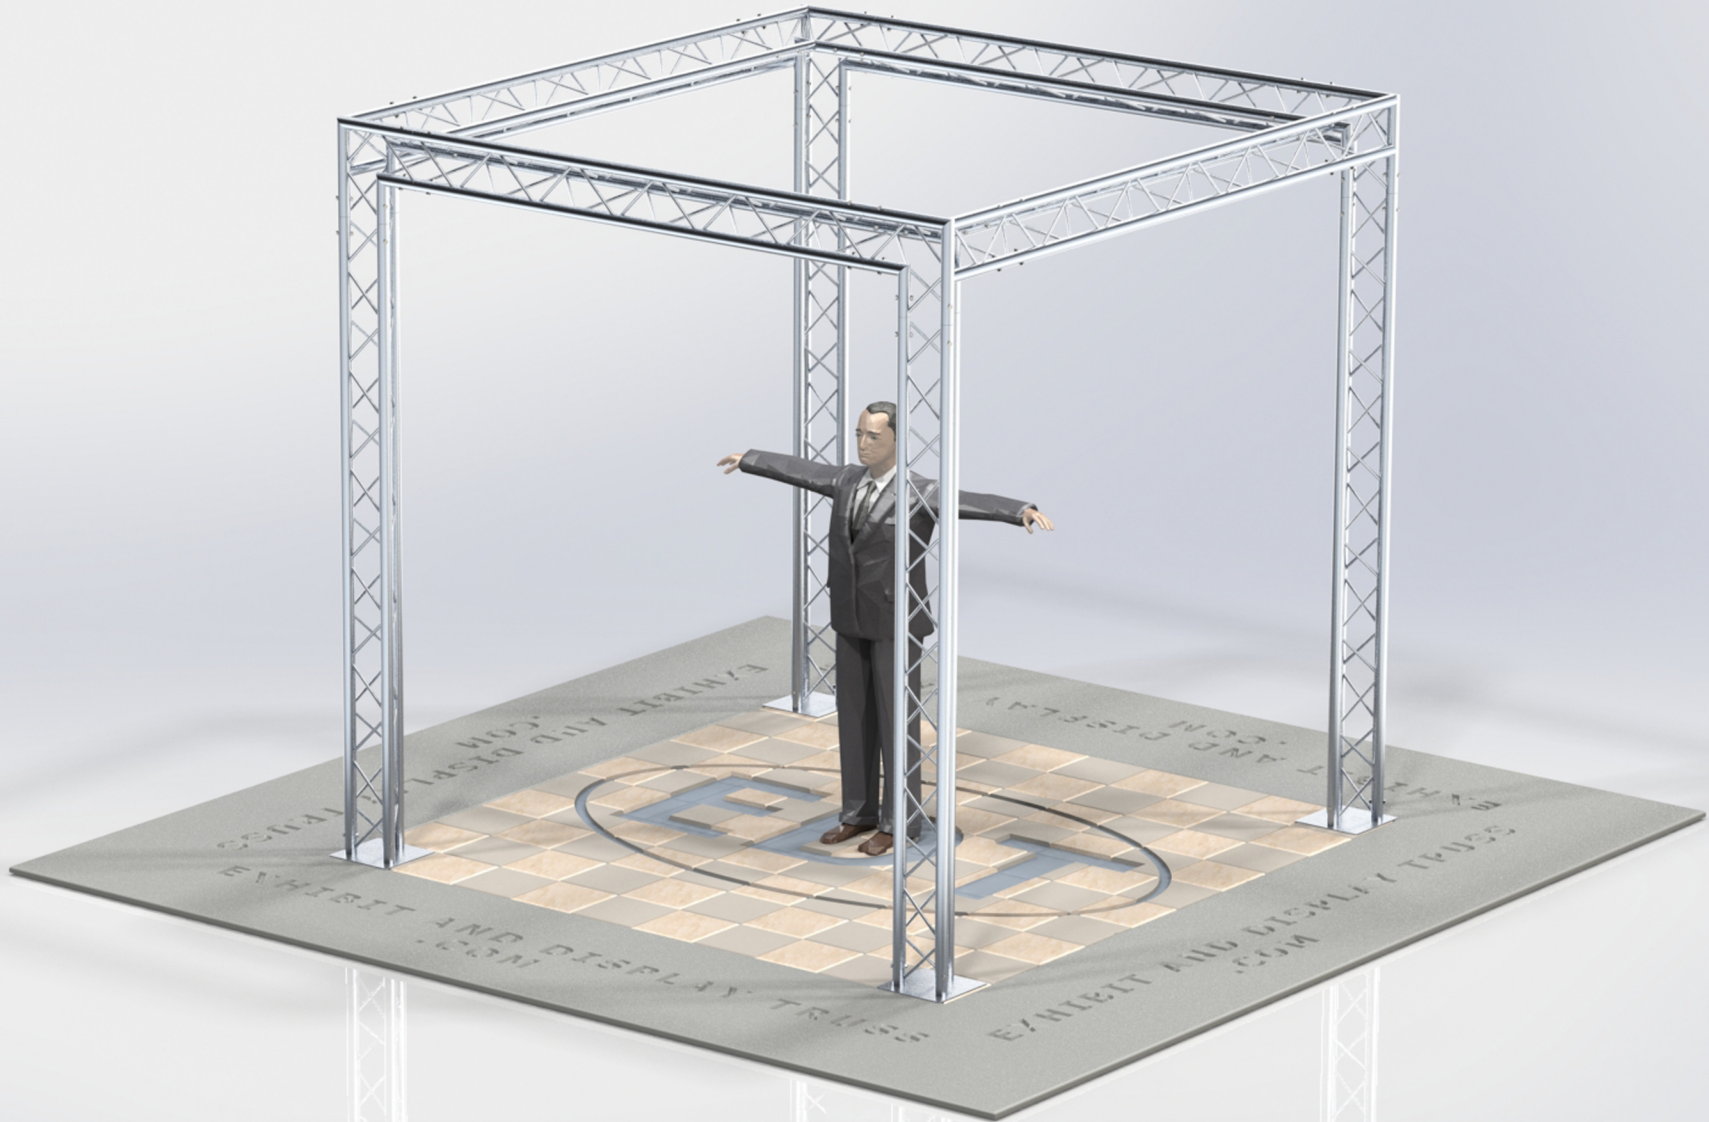

KIT: A21-103

10" Wide Aluminum Truss. 2" Chords with 1/2" Webs

©2015 EXHIBIT AND DISPLAY TRUSS.COM

Toll Free: 855-323-4866
Email: info@exhibitanddisplaytruss.com

ExhibitAndDisplayTruss.com

KIT: A21-103

10" Wide Aluminum Truss. 2" Chords with 1/2" Webs

©2015 EXHIBIT AND DISPLAY TRUSS.COM

©2015 EXHIBIT AND DISPLAY TRUSS.COM

EXPLODED VIEW

ITEM NO.	PART NUMBER	DESCRIPTION	QTY.
①	EDT10-BP3	Tri Base Plate (square)	4
②	EDT10-T2.2	2.2m Tri Truss	4
③	EDT10-T2.6	2.6m Tri Truss	4
④	EDT10-T3W90L	3 Way 90° Junction "Left"	2
⑤	EDT10-T3W90R	3 Way 90° Junction "Right"	2

Toll Free: 855-323-4866
 Email: info@exhibitanddisplaytruss.com

ExhibitAndDisplayTruss.com

KIT: A21-103

10" Wide Aluminum Truss. 2" Chords with 1/2" Webs

©2015 EXHIBIT AND DISPLAY TRUSS.COM

Top View
Units: Feet & Inches
[Meters]

©2015 EXHIBIT AND DISPLAY TRUSS.COM

Toll Free: 855-323-4866
Email: info@exhibitanddisplaytruss.com

ExhibitAndDisplayTruss.com

KIT: A21-103

10" Wide Aluminum Truss. 2" Chords with 1/2" Webs

©2015 EXHIBIT AND DISPLAY TRUSS.COM