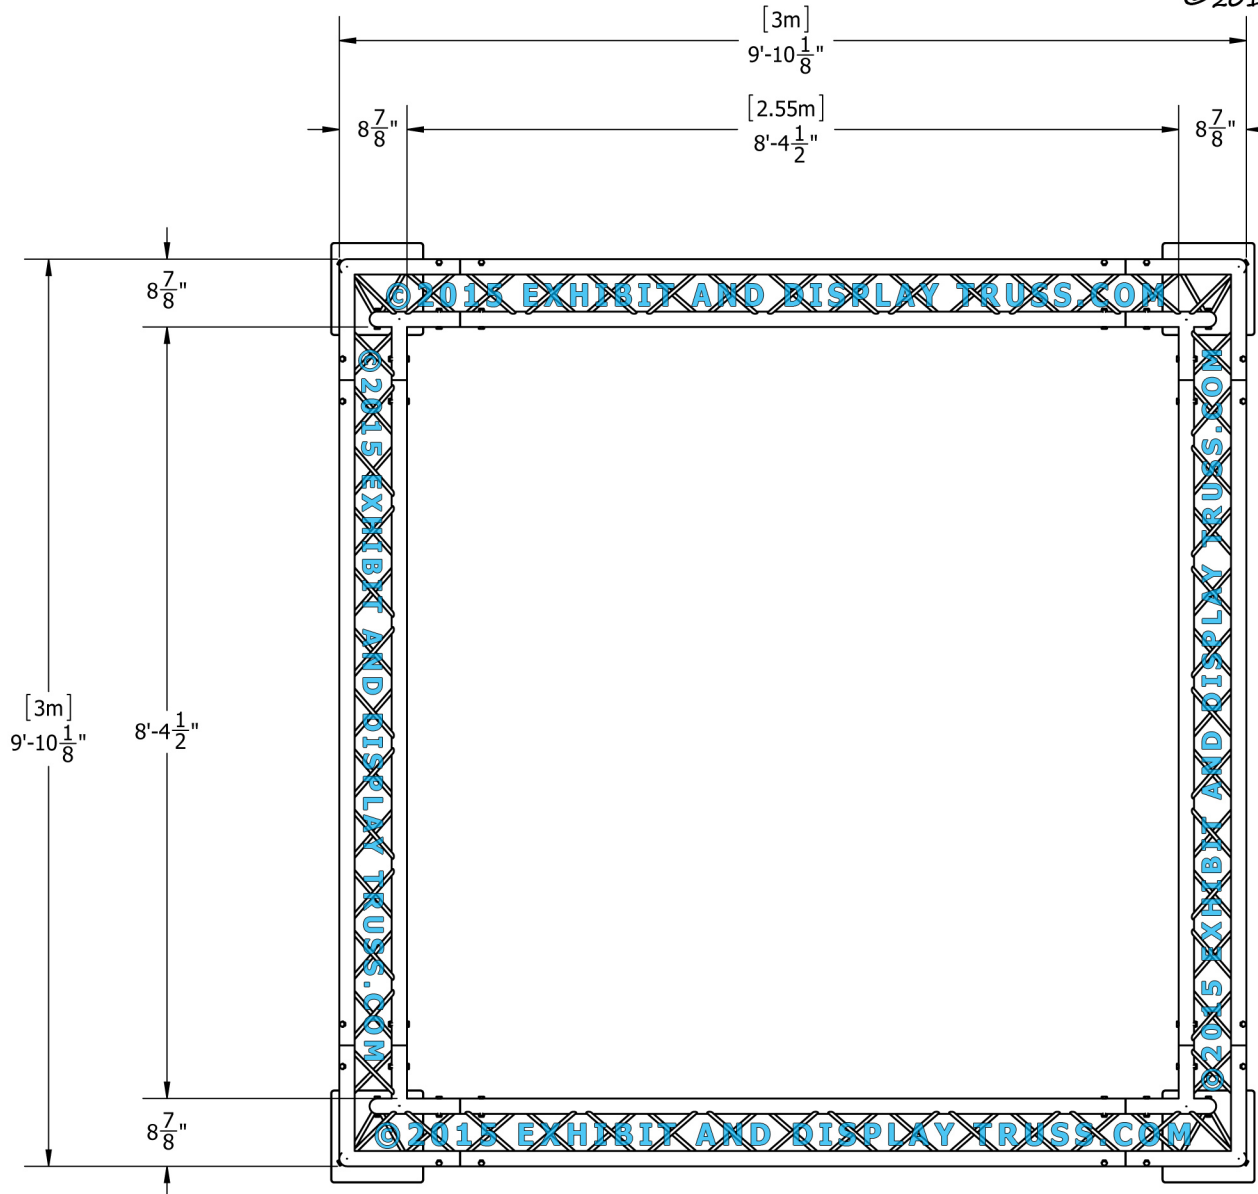

KIT: A21-103

10" Wide Aluminum Truss. 2" Chords with 1/2" Webs

©2015 EXHIBIT AND DISPLAY TRUSS.COM

Toll Free: 855-323-4866
Email: info@exhibitanddisplaytruss.com

ExhibitAndDisplayTruss.com

KIT: A21-103

10" Wide Aluminum Truss. 2" Chords with 1/2" Webs

©2015 EXHIBIT AND DISPLAY TRUSS.COM

©2015 EXHIBIT AND DISPLAY TRUSS.COM

EXPLODED VIEW

ITEM NO.	PART NUMBER	DESCRIPTION	QTY.
①	EDT10-BP3	Tri Base Plate (square)	4
②	EDT10-T2.2	2.2m Tri Truss	4
③	EDT10-T2.6	2.6m Tri Truss	4
④	EDT10-T3W90L	3 Way 90° Junction "Left"	2
⑤	EDT10-T3W90R	3 Way 90° Junction "Right"	2

Toll Free: 855-323-4866
 Email: info@exhibitanddisplaytruss.com

ExhibitAndDisplayTruss.com

KIT: A21-103

10" Wide Aluminum Truss. 2" Chords with 1/2" Webs

©2015 EXHIBIT AND DISPLAY TRUSS.COM

Top View
Units: Feet & Inches
[Meters]

©2015 EXHIBIT AND DISPLAY TRUSS.COM

Toll Free: 855-323-4866
Email: info@exhibitanddisplaytruss.com

ExhibitAndDisplayTruss.com

KIT: A21-103

10" Wide Aluminum Truss. 2" Chords with 1/2" Webs

©2015 EXHIBIT AND DISPLAY TRUSS.COM