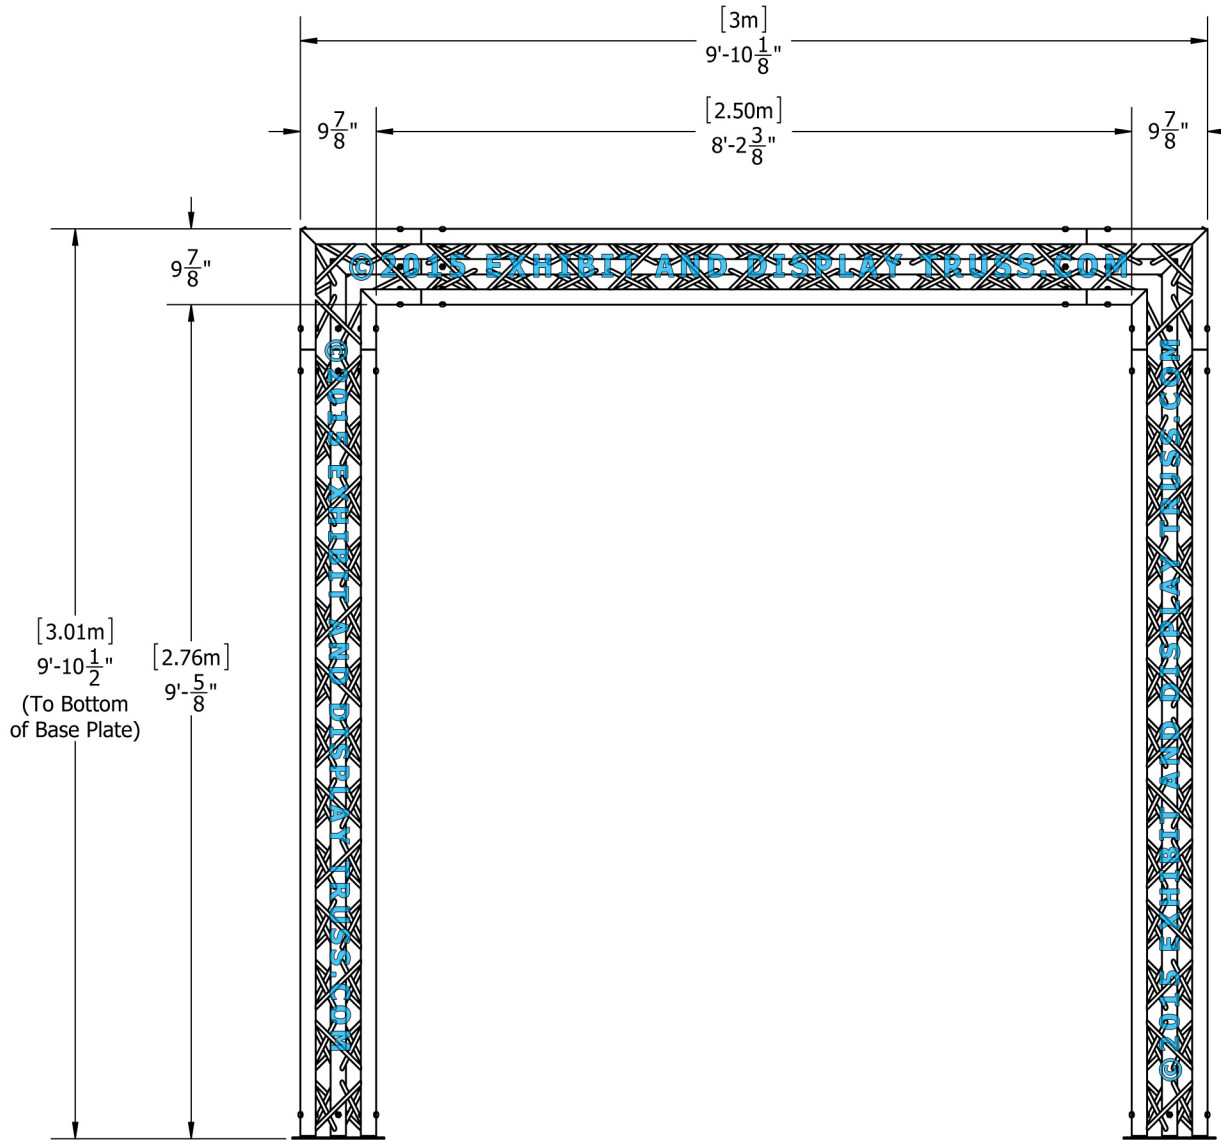

©2015 EXHIBIT AND DISPLAY TRUSS.COM

©2015 EXHIBIT AND DISPLAY TRUSS.COM

EXPLODED VIEW

ITEM NO.	PART NUMBER	DESCRIPTION	QTY.
①	EDT10-BP3	Tri Base Plate (square)	4
②	EDT10-T2.2	2.2m Tri Truss	4
③	EDT10-T2.6	2.6m Tri Truss	4
④	EDT10-T3W90L	3 Way 90° Junction "Left"	2
⑤	EDT10-T3W90R	3 Way 90° Junction "Right"	2

Toll Free: 855-323-4866
 Email: info@exhibitanddisplaytruss.com

ExhibitAndDisplayTruss.com

KIT: A21-103

10" Wide Aluminum Truss. 2" Chords with 1/2" Webs

©2015 EXHIBIT AND DISPLAY TRUSS.COM

Top View
Units: Feet & Inches
[Meters]

©2015 EXHIBIT AND DISPLAY TRUSS.COM

Toll Free: 855-323-4866
Email: info@exhibitanddisplaytruss.com

ExhibitAndDisplayTruss.com

KIT: A21-103

10" Wide Aluminum Truss. 2" Chords with 1/2" Webs

©2015 EXHIBIT AND DISPLAY TRUSS.COM

Front View
Units: Feet & Inches
[Meters]

©2015 EXHIBIT AND DISPLAY TRUSS.COM