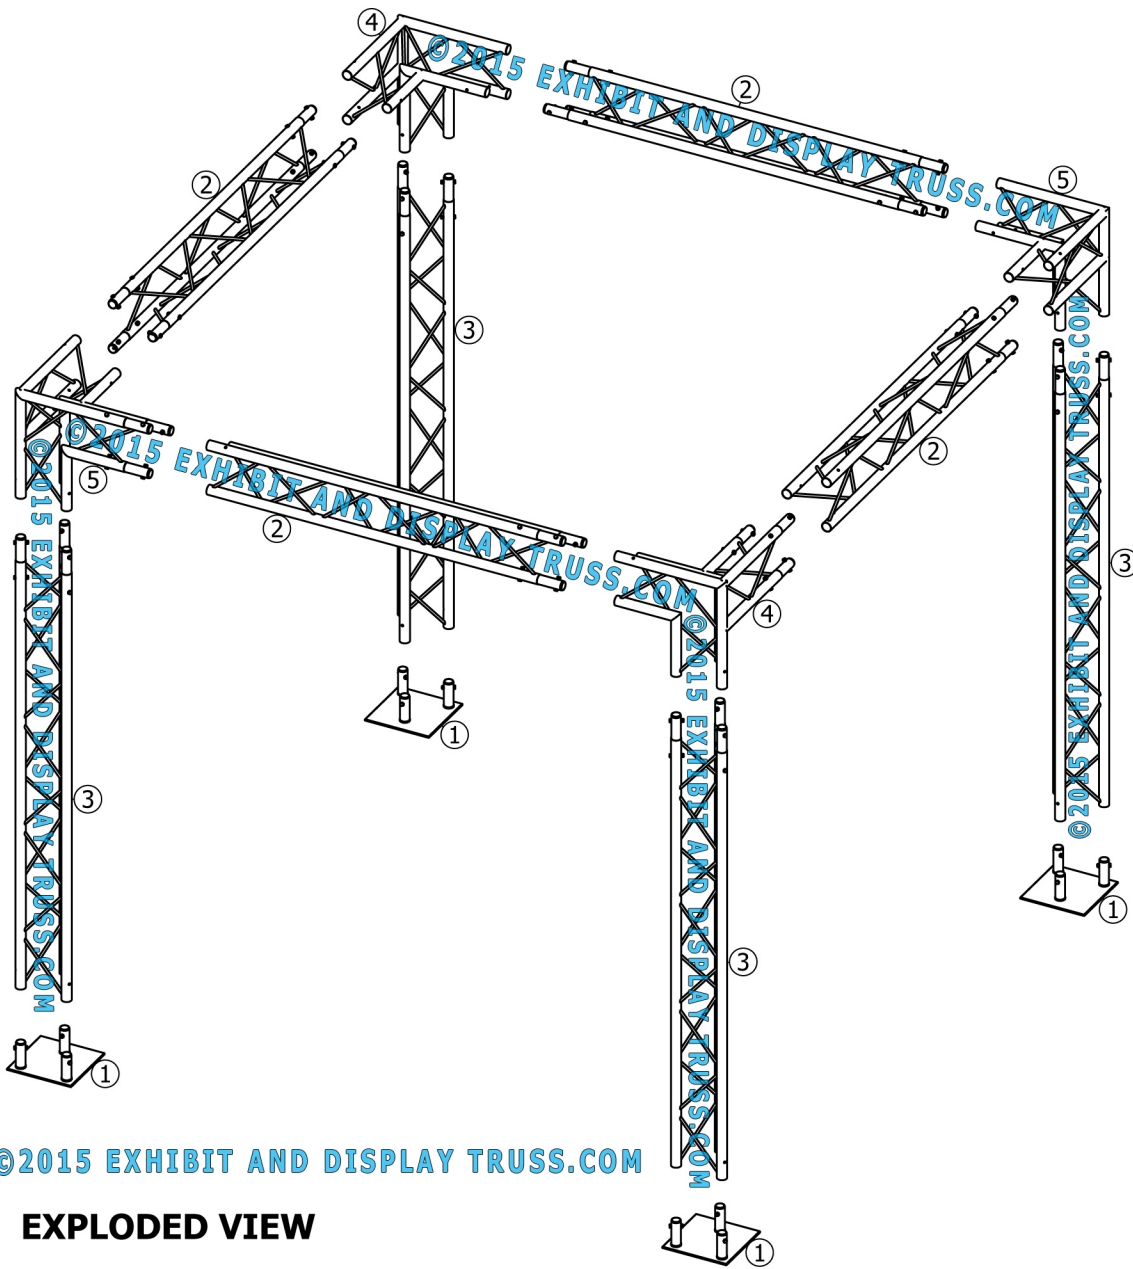

KIT: A21-123

12" Wide Aluminum Truss. 2" Chords with 1/2" Webs

©2015 EXHIBIT AND DISPLAY TRUSS.COM

Toll Free: 855-323-4866
Email: info@exhibitanddisplaytruss.com

ExhibitAndDisplayTruss.com

KIT: A21-123

12" Wide Aluminum Truss. 2" Chords with 1/2" Webs

©2015 EXHIBIT AND DISPLAY TRUSS.COM

©2015 EXHIBIT AND DISPLAY TRUSS.COM

EXPLODED VIEW

ITEM NO.	PART NUMBER	DESCRIPTION	QTY.
①	EDT12-BP3	Tri Base Plate (square)	4
②	EDT12-T6	6'-0" Tri Truss	4
③	EDT12-T8	8'-0" Tri Truss	4
④	EDT12-T3W90R	3 Way 90° Junction "Right"	2
⑤	EDT12-T3W90L	3 Way 90° Junction "Left"	2

Toll Free: 855-323-4866
 Email: info@exhibitanddisplaytruss.com

ExhibitAndDisplayTruss.com

KIT: A21-123

12" Wide Aluminum Truss. 2" Chords with 1/2" Webs

©2015 EXHIBIT AND DISPLAY TRUSS.COM

TOP VIEW
UNITS: FEET & INCHES

©2015 EXHIBIT AND DISPLAY TRUSS.COM

KIT: A21-123

12" Wide Aluminum Truss. 2" Chords with 1/2" Webs

©2015 EXHIBIT AND DISPLAY TRUSS.COM

FRONT VIEW
UNITS: FEET & INCHES

©2015 EXHIBIT AND DISPLAY TRUSS.COM