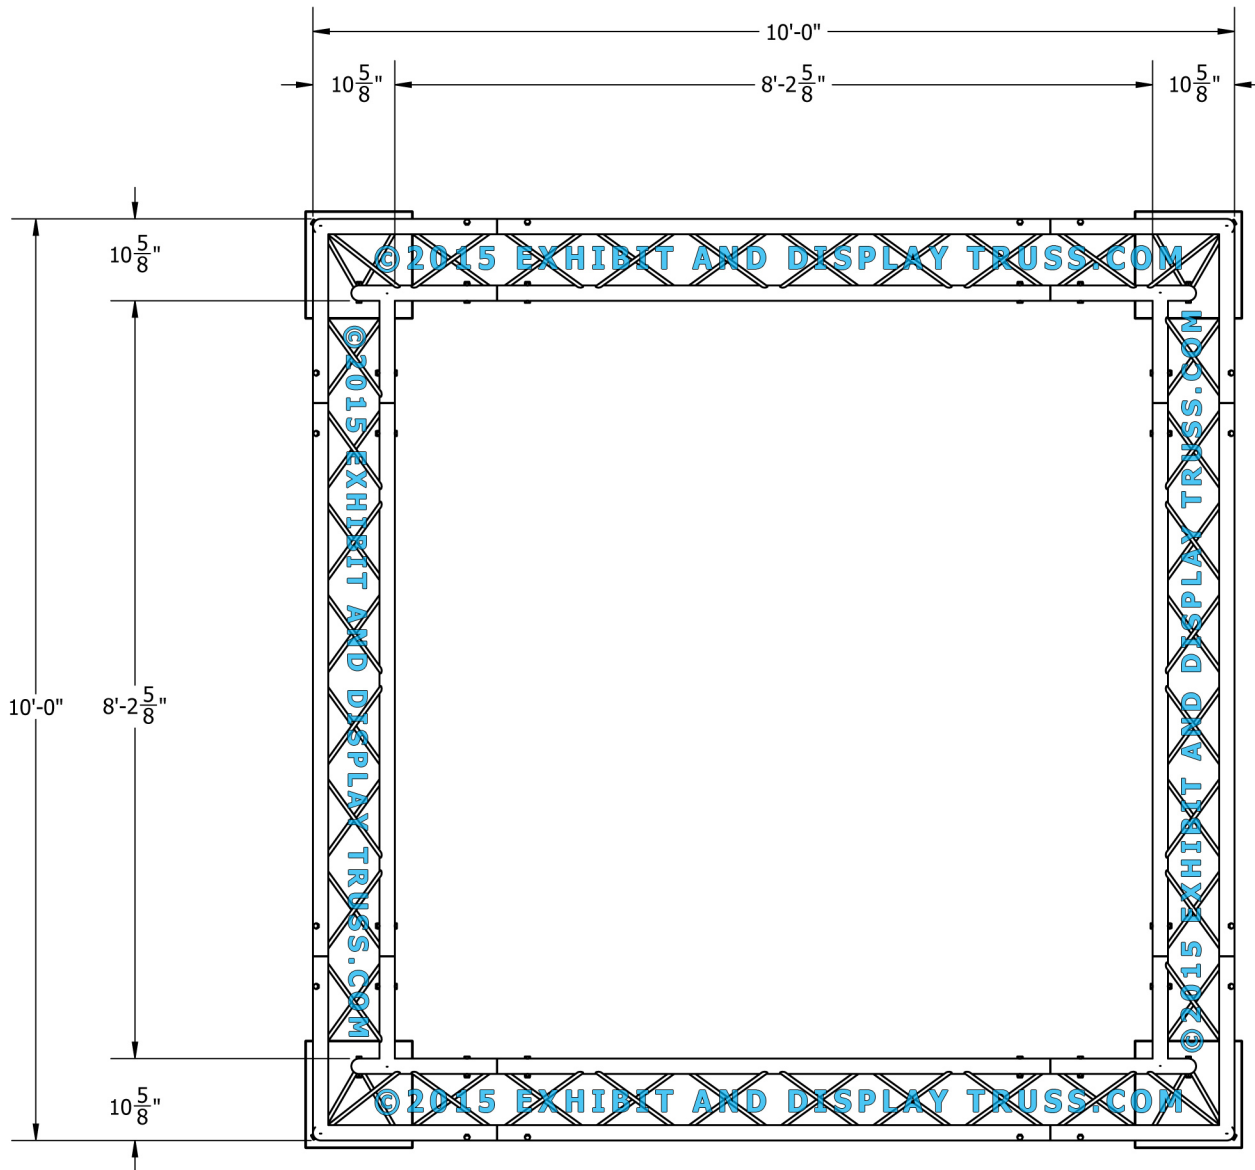

KIT: A21-123

12" Wide Aluminum Truss. 2" Chords with 1/2" Webs

©2015 EXHIBIT AND DISPLAY TRUSS.COM

Toll Free: 855-323-4866
Email: info@exhibitanddisplaytruss.com

ExhibitAndDisplayTruss.com

KIT: A21-123

12" Wide Aluminum Truss. 2" Chords with 1/2" Webs

©2015 EXHIBIT AND DISPLAY TRUSS.COM

©2015 EXHIBIT AND DISPLAY TRUSS.COM

EXPLODED VIEW

ITEM NO.	PART NUMBER	DESCRIPTION	QTY.
①	EDT12-BP3	Tri Base Plate (square)	4
②	EDT12-T6	6'-0" Tri Truss	4
③	EDT12-T8	8'-0" Tri Truss	4
④	EDT12-T3W90R	3 Way 90° Junction "Right"	2
⑤	EDT12-T3W90L	3 Way 90° Junction "Left"	2

Toll Free: 855-323-4866
 Email: info@exhibitanddisplaytruss.com

ExhibitAndDisplayTruss.com

KIT: A21-123

12" Wide Aluminum Truss. 2" Chords with 1/2" Webs

©2015 EXHIBIT AND DISPLAY TRUSS.COM

TOP VIEW
UNITS: FEET & INCHES

©2015 EXHIBIT AND DISPLAY TRUSS.COM

KIT: A21-123

12" Wide Aluminum Truss. 2" Chords with 1/2" Webs

©2015 EXHIBIT AND DISPLAY TRUSS.COM

FRONT VIEW
UNITS: FEET & INCHES

©2015 EXHIBIT AND DISPLAY TRUSS.COM