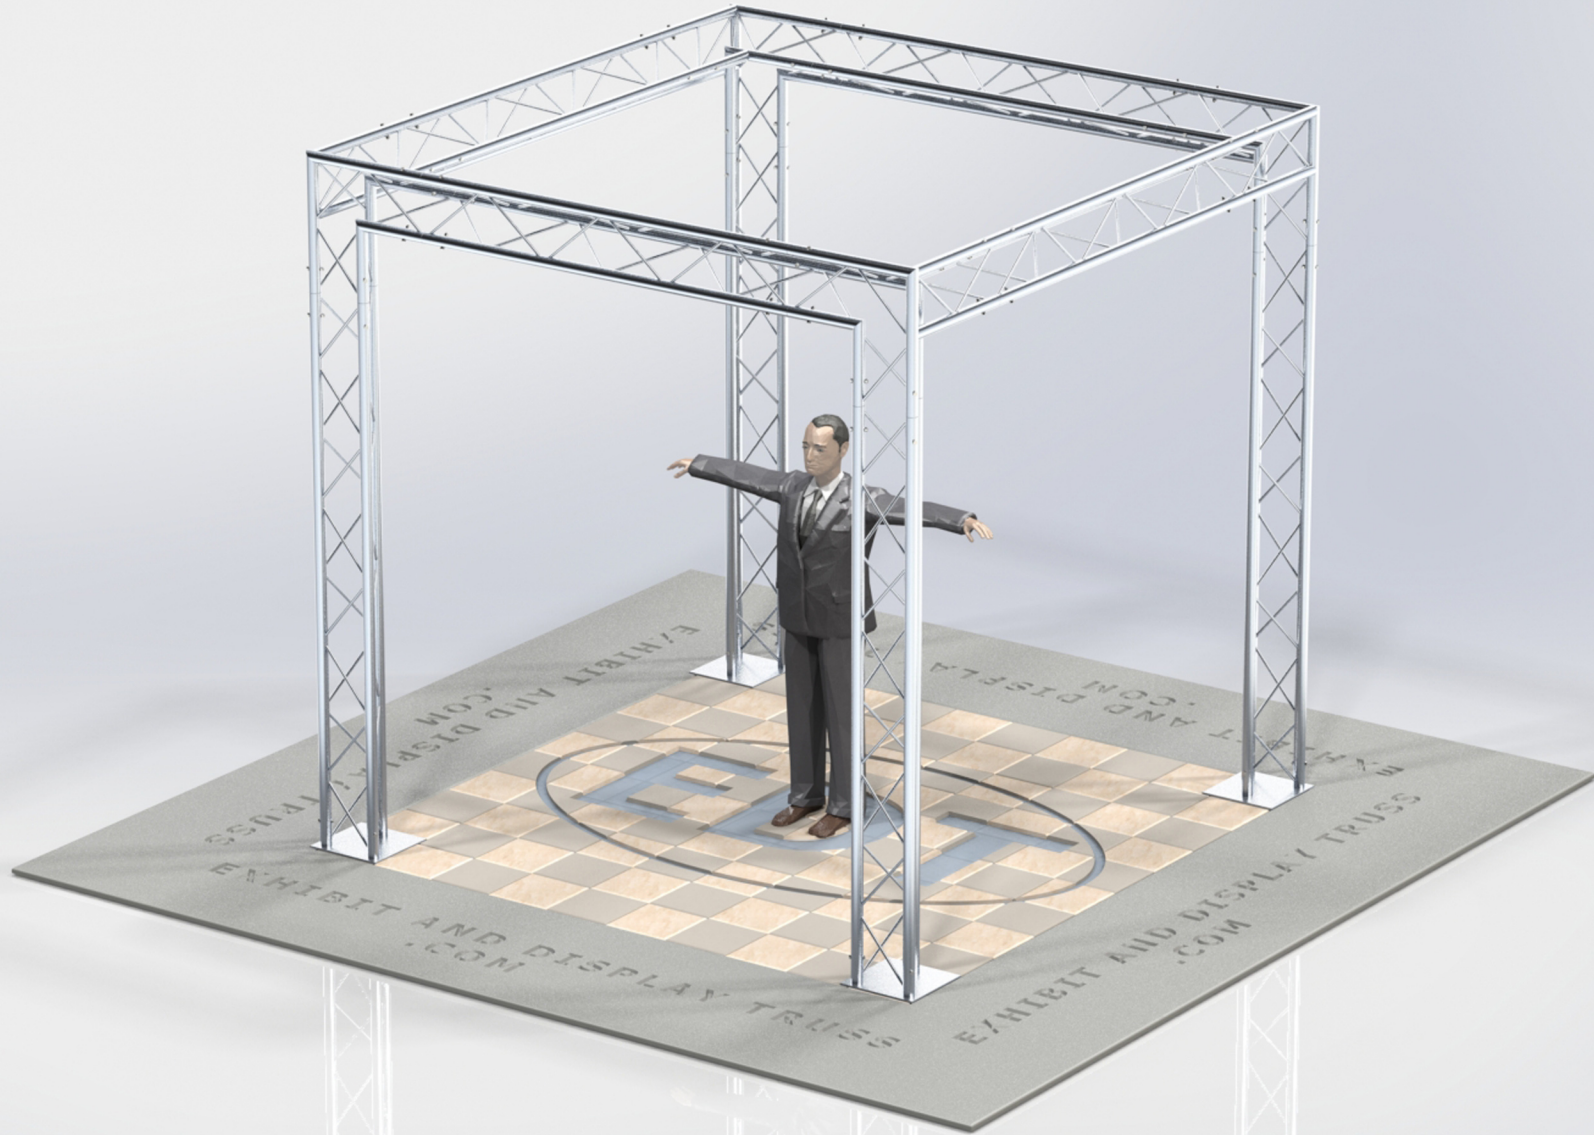

KIT: A21-123

12" Wide Aluminum Truss. 2" Chords with 1/2" Webs

©2015 EXHIBIT AND DISPLAY TRUSS.COM

Toll Free: 855-323-4866
Email: info@exhibitanddisplaytruss.com

ExhibitAndDisplayTruss.com

KIT: A21-123

12" Wide Aluminum Truss. 2" Chords with 1/2" Webs

©2015 EXHIBIT AND DISPLAY TRUSS.COM

©2015 EXHIBIT AND DISPLAY TRUSS.COM

EXPLODED VIEW

ITEM NO.	PART NUMBER	DESCRIPTION	QTY.
①	EDT12-BP3	Tri Base Plate (square)	4
②	EDT12-T6	6'-0" Tri Truss	4
③	EDT12-T8	8'-0" Tri Truss	4
④	EDT12-T3W90R	3 Way 90° Junction "Right"	2
⑤	EDT12-T3W90L	3 Way 90° Junction "Left"	2

Toll Free: 855-323-4866
 Email: info@exhibitanddisplaytruss.com

ExhibitAndDisplayTruss.com

KIT: A21-123

12" Wide Aluminum Truss. 2" Chords with 1/2" Webs

©2015 EXHIBIT AND DISPLAY TRUSS.COM

TOP VIEW
UNITS: FEET & INCHES

©2015 EXHIBIT AND DISPLAY TRUSS.COM

KIT: A21-123

12" Wide Aluminum Truss. 2" Chords with 1/2" Webs

©2015 EXHIBIT AND DISPLAY TRUSS.COM

FRONT VIEW
UNITS: FEET & INCHES

©2015 EXHIBIT AND DISPLAY TRUSS.COM