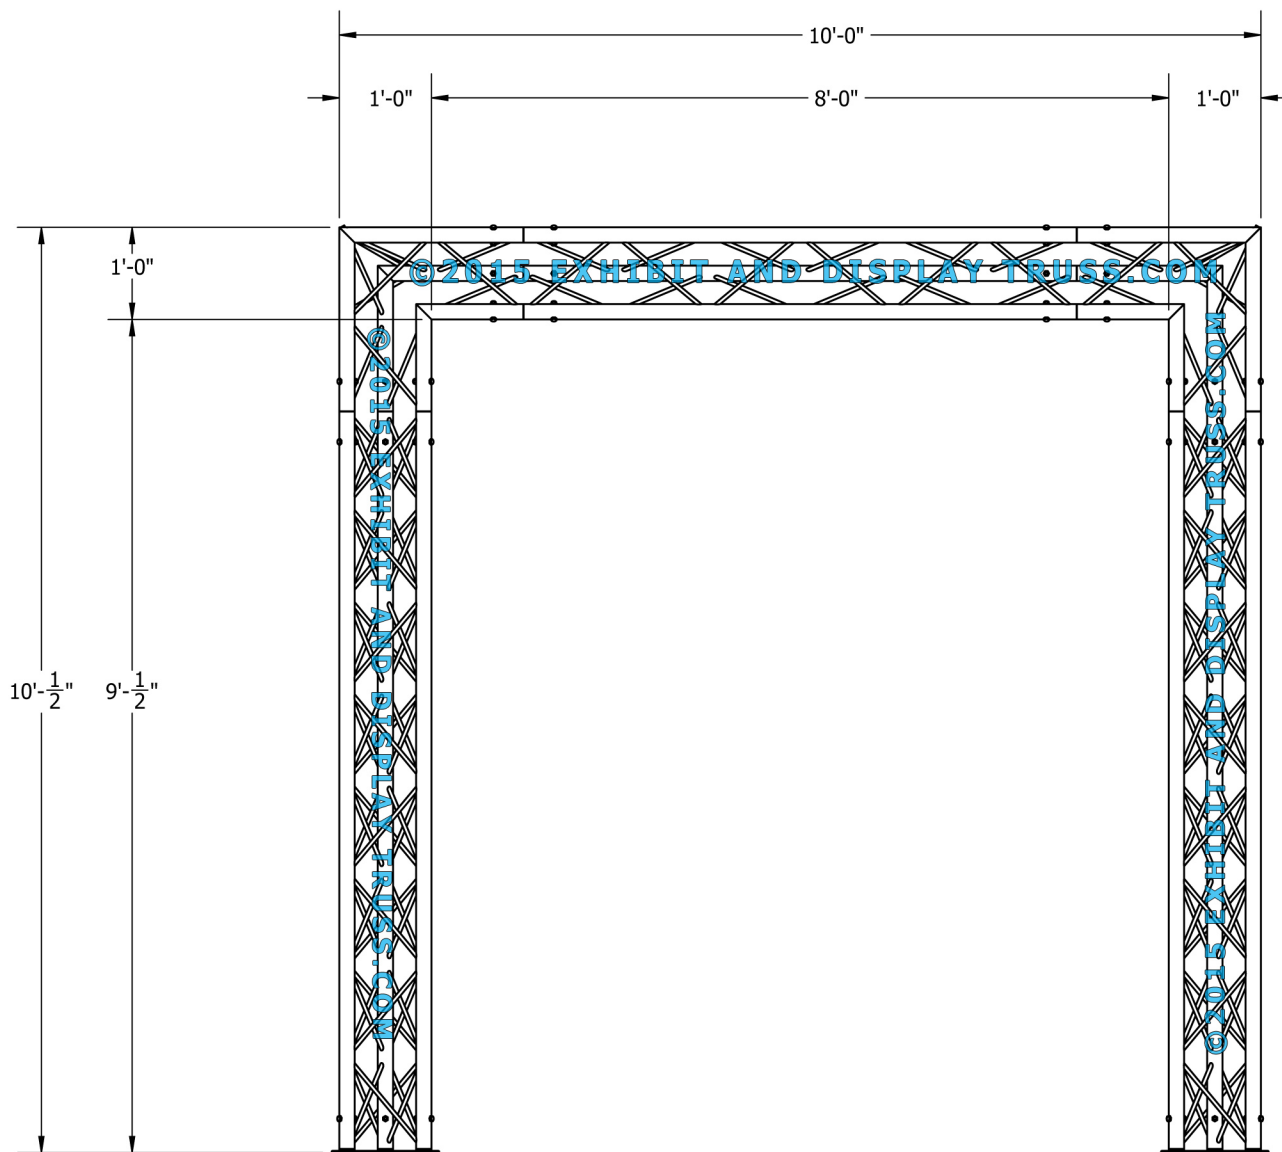

©2015 EXHIBIT AND DISPLAY TRUSS.COM

©2015 EXHIBIT AND DISPLAY TRUSS.COM

EXPLODED VIEW

ITEM NO.	PART NUMBER	DESCRIPTION	QTY.
①	EDT12-BP3	Tri Base Plate (square)	4
②	EDT12-T6	6'-0" Tri Truss	4
③	EDT12-T8	8'-0" Tri Truss	4
④	EDT12-T3W90R	3 Way 90° Junction "Right"	2
⑤	EDT12-T3W90L	3 Way 90° Junction "Left"	2

Toll Free: 855-323-4866
 Email: info@exhibitanddisplaytruss.com

ExhibitAndDisplayTruss.com

KIT: A21-123

12" Wide Aluminum Truss. 2" Chords with 1/2" Webs

©2015 EXHIBIT AND DISPLAY TRUSS.COM

TOP VIEW
UNITS: FEET & INCHES

©2015 EXHIBIT AND DISPLAY TRUSS.COM

KIT: A21-123

12" Wide Aluminum Truss. 2" Chords with 1/2" Webs

©2015 EXHIBIT AND DISPLAY TRUSS.COM

FRONT VIEW
UNITS: FEET & INCHES

©2015 EXHIBIT AND DISPLAY TRUSS.COM