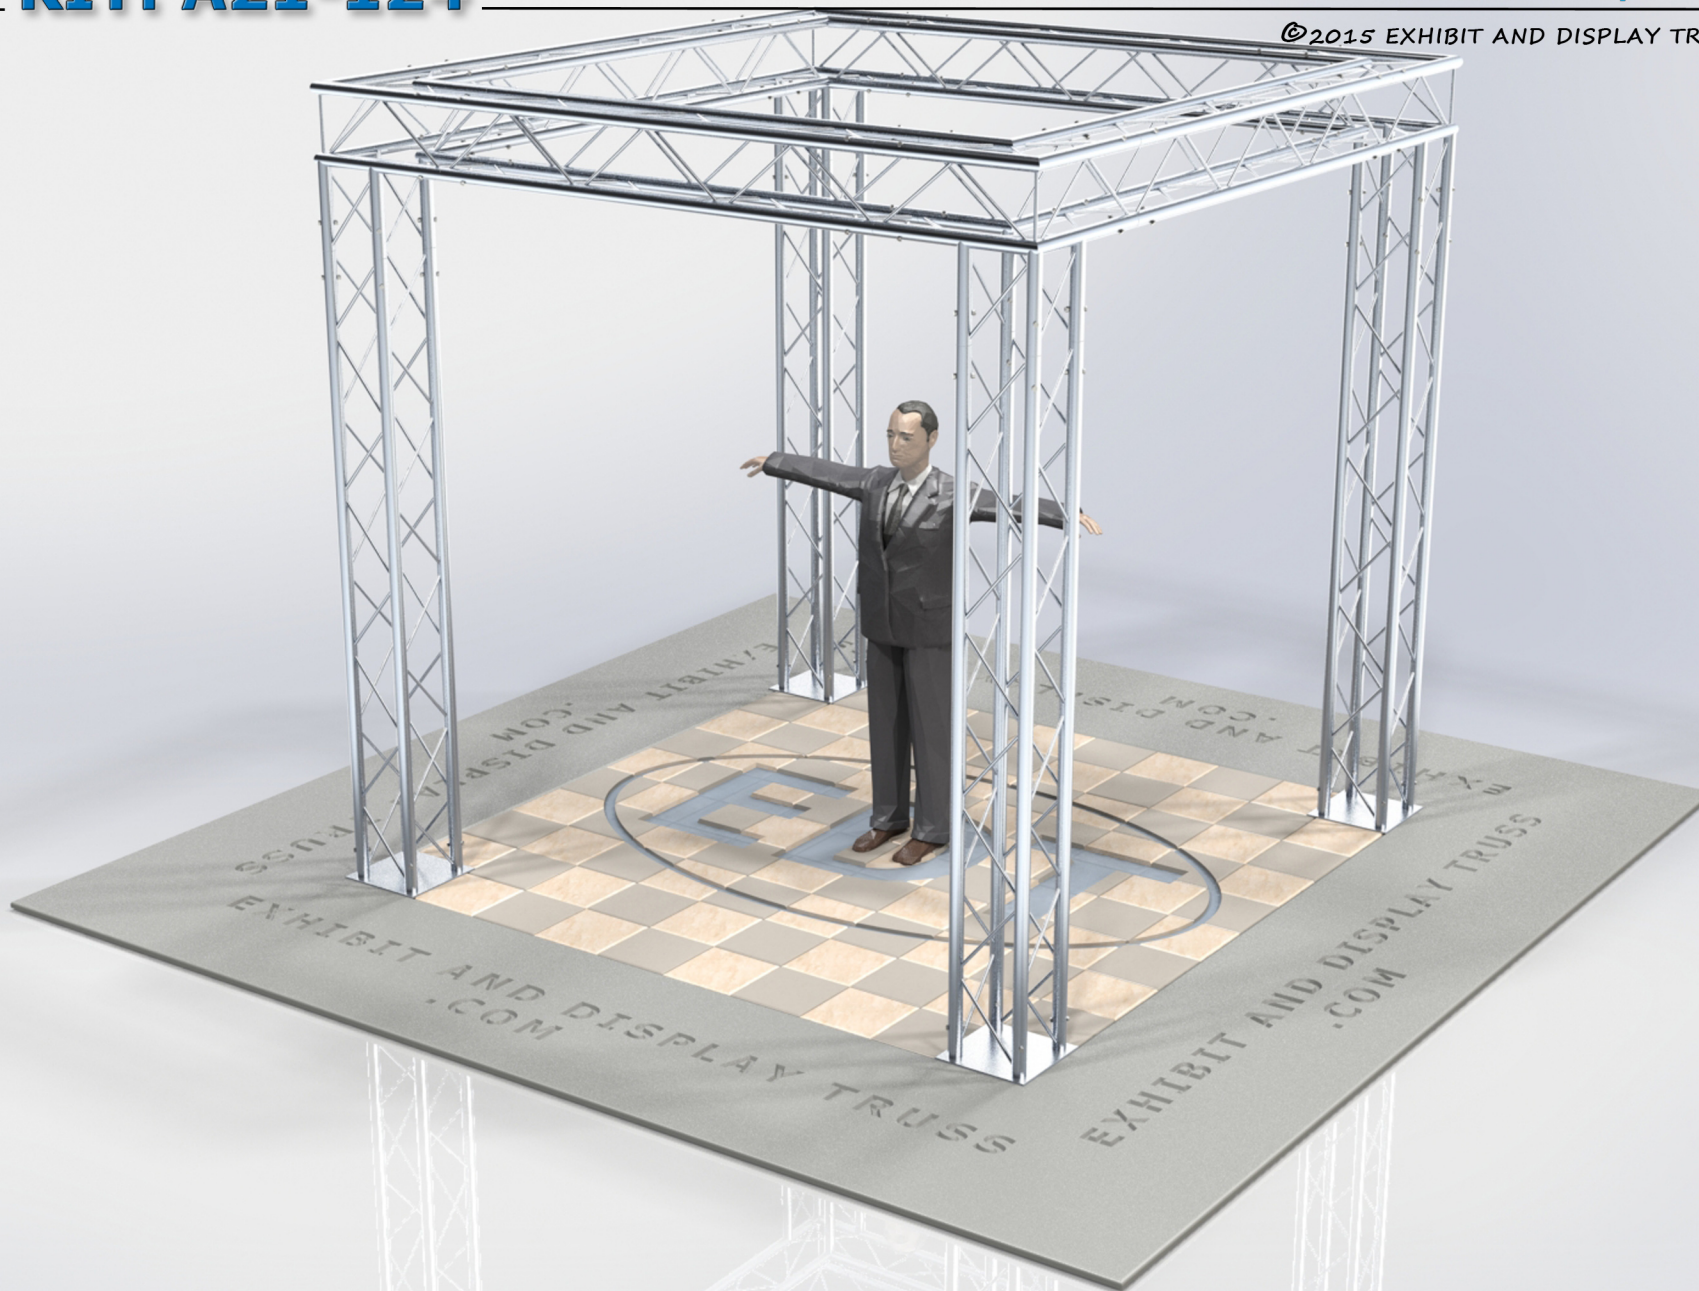

KIT: A21-124

12" Wide Aluminum Truss. 2" Chords with 1/2" Webs

©2015 EXHIBIT AND DISPLAY TRUSS.COM

Toll Free: 855-323-4866
Email: info@exhibitanddisplaytruss.com

ExhibitAndDisplayTruss.com

KIT: A21-124

12" Wide Aluminum Truss. 2" Chords with 1/2" Webs

©2015 EXHIBIT AND DISPLAY TRUSS.COM

EXPLODED VIEW

ITEM NO.	PART NUMBER	DESCRIPTION	QTY.
①	EDT12-BP4	Box Base Plate	4
②	EDT12-B3W90	3 Way 90° Junction	4
③	EDT12-B6	6'-0" Box Truss	4
④	EDT12-B8	8'-0" Box Truss	4

KIT: A21-124

12" Wide Aluminum Truss. 2" Chords with 1/2" Webs

©2015 EXHIBIT AND DISPLAY TRUSS.COM

TOP VIEW
UNITS: FEET & INCHES

KIT: A21-124

12" Wide Aluminum Truss. 2" Chords with 1/2" Webs

©2015 EXHIBIT AND DISPLAY TRUSS.COM

FRONT VIEW
UNITS: FEET & INCHES