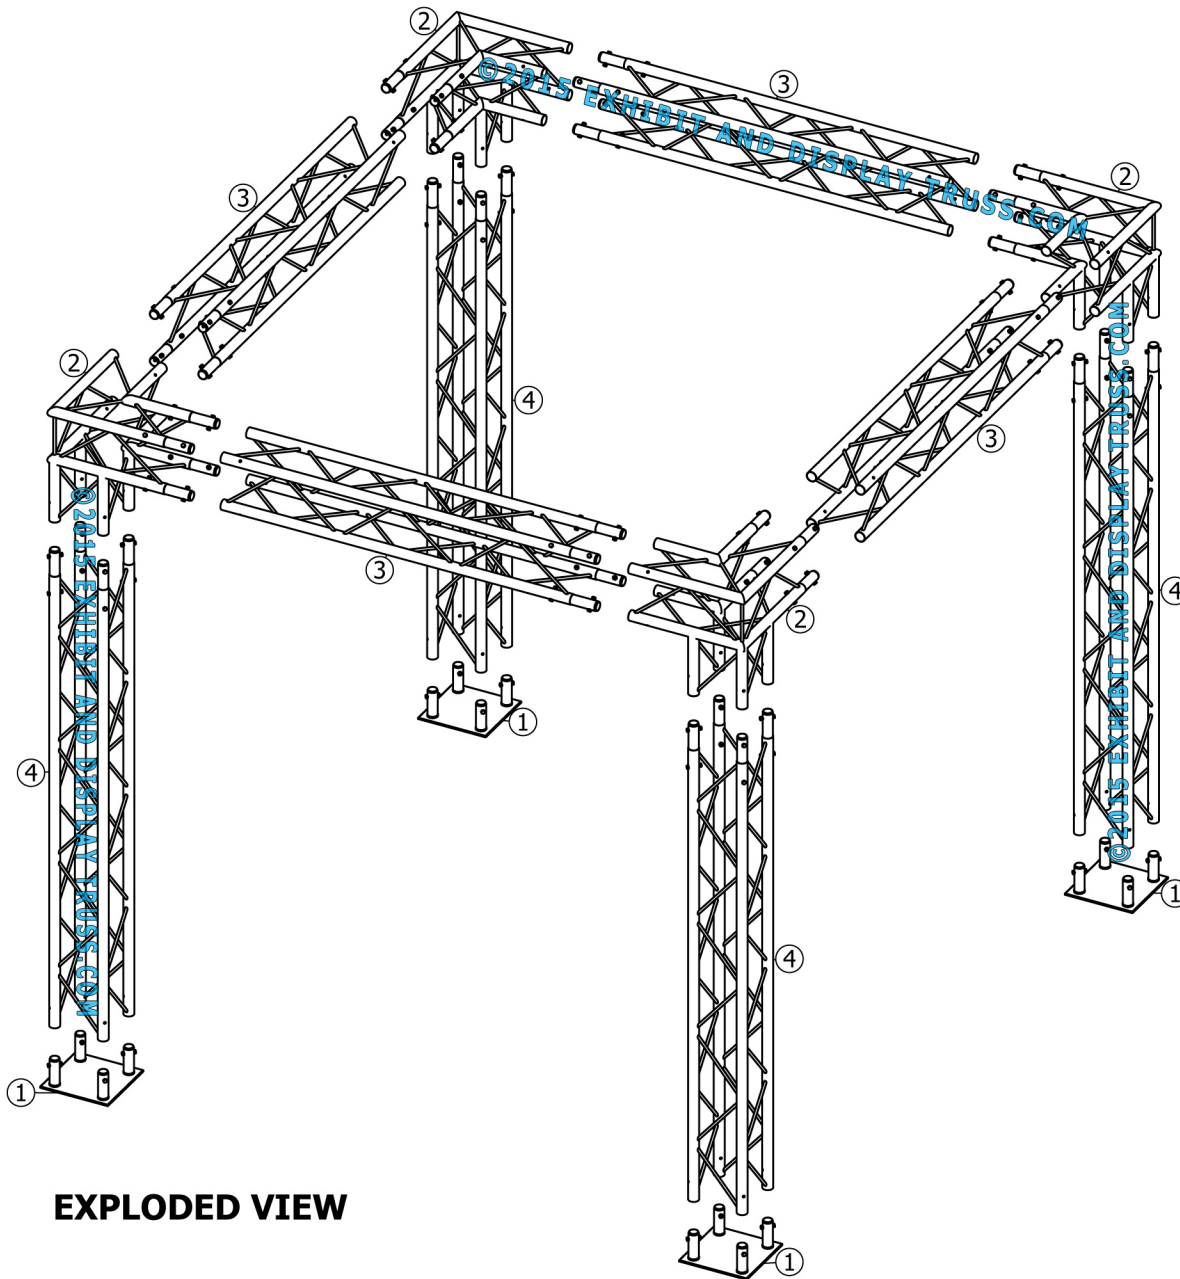

KIT: A21-124

12" Wide Aluminum Truss. 2" Chords with 1/2" Webs

©2015 EXHIBIT AND DISPLAY TRUSS.COM

Toll Free: 855-323-4866
Email: info@exhibitanddisplaytruss.com

ExhibitAndDisplayTruss.com

KIT: A21-124

12" Wide Aluminum Truss. 2" Chords with 1/2" Webs

©2015 EXHIBIT AND DISPLAY TRUSS.COM

EXPLODED VIEW

ITEM NO.	PART NUMBER	DESCRIPTION	QTY.
①	EDT12-BP4	Box Base Plate	4
②	EDT12-B3W90	3 Way 90° Junction	4
③	EDT12-B6	6'-0" Box Truss	4
④	EDT12-B8	8'-0" Box Truss	4

KIT: A21-124

12" Wide Aluminum Truss. 2" Chords with 1/2" Webs

©2015 EXHIBIT AND DISPLAY TRUSS.COM

TOP VIEW
UNITS: FEET & INCHES

KIT: A21-124

12" Wide Aluminum Truss. 2" Chords with 1/2" Webs

©2015 EXHIBIT AND DISPLAY TRUSS.COM