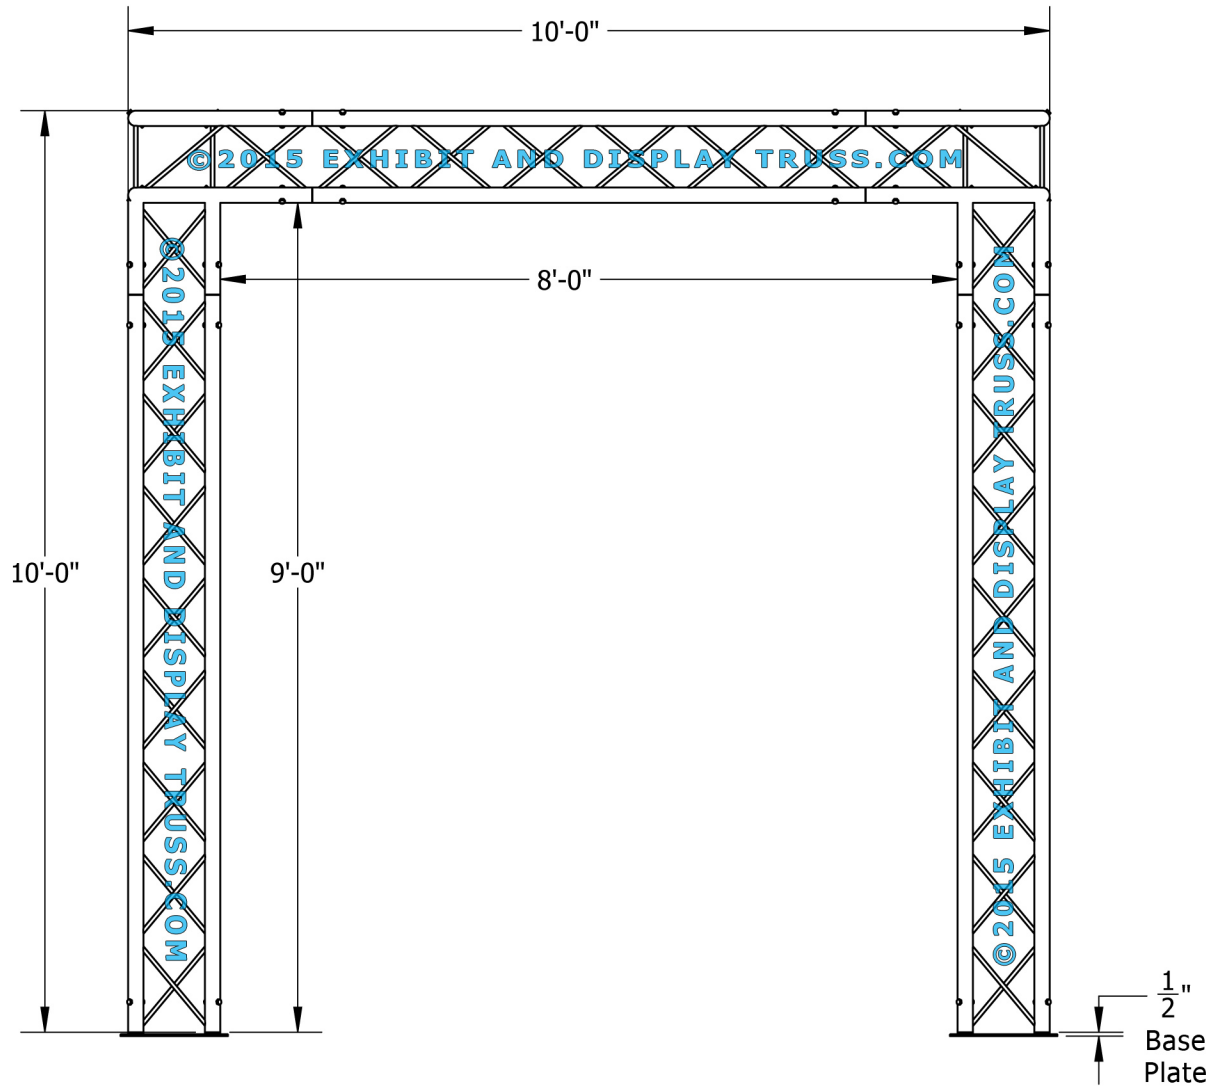

©2015 EXHIBIT AND DISPLAY TRUSS.COM

EXPLODED VIEW

ITEM NO.	PART NUMBER	DESCRIPTION	QTY.
①	EDT12-BP4	Box Base Plate	4
②	EDT12-B3W90	3 Way 90° Junction	4
③	EDT12-B6	6'-0" Box Truss	4
④	EDT12-B8	8'-0" Box Truss	4

KIT: A21-124

12" Wide Aluminum Truss. 2" Chords with 1/2" Webs

©2015 EXHIBIT AND DISPLAY TRUSS.COM

TOP VIEW
UNITS: FEET & INCHES

KIT: A21-124

12" Wide Aluminum Truss. 2" Chords with 1/2" Webs

©2015 EXHIBIT AND DISPLAY TRUSS.COM

FRONT VIEW
UNITS: FEET & INCHES