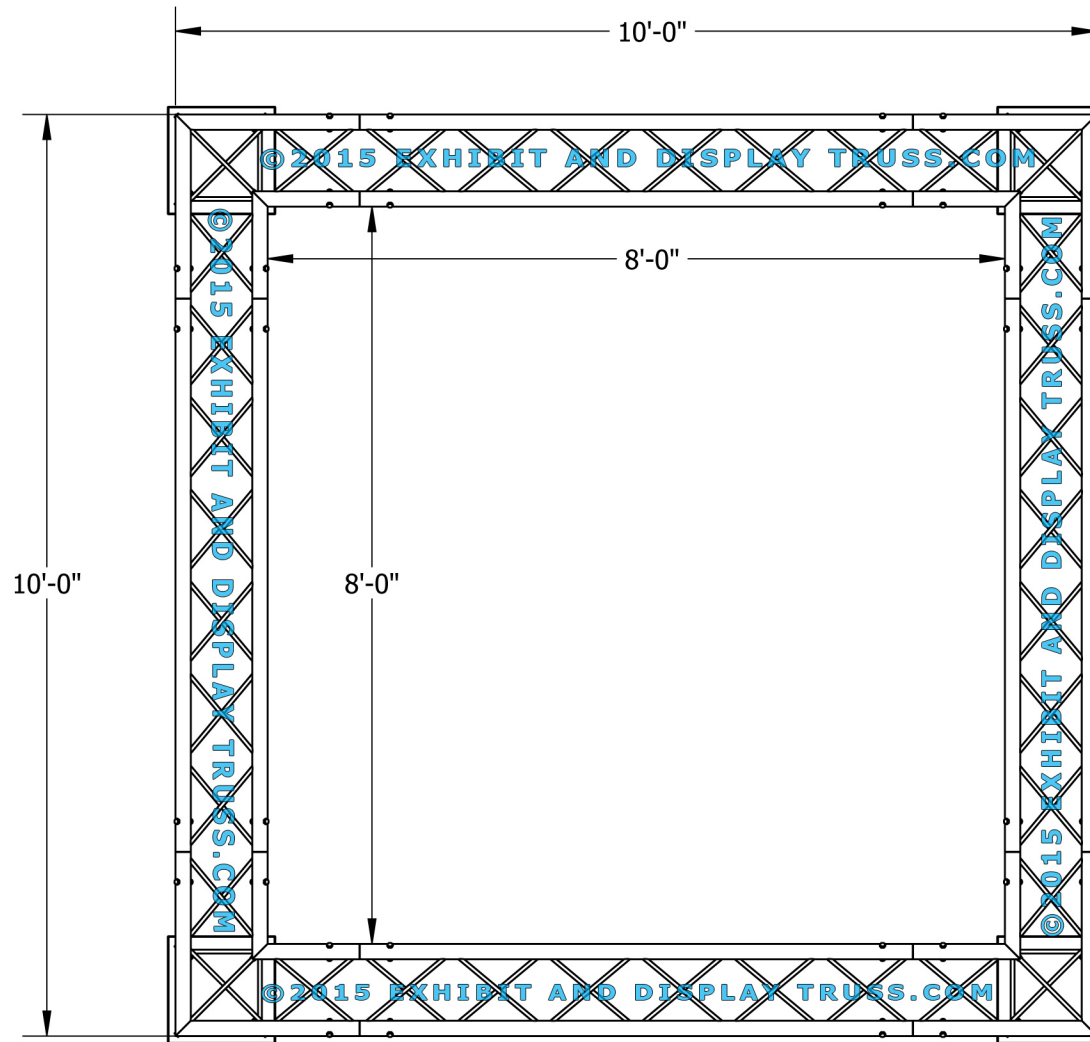

KIT: A21-124

12" Wide Aluminum Truss. 2" Chords with 1/2" Webs

©2015 EXHIBIT AND DISPLAY TRUSS.COM

Toll Free: 855-323-4866
Email: info@exhibitanddisplaytruss.com

ExhibitAndDisplayTruss.com

KIT: A21-124

12" Wide Aluminum Truss. 2" Chords with 1/2" Webs

©2015 EXHIBIT AND DISPLAY TRUSS.COM

EXPLODED VIEW

ITEM NO.	PART NUMBER	DESCRIPTION	QTY.
①	EDT12-BP4	Box Base Plate	4
②	EDT12-B3W90	3 Way 90° Junction	4
③	EDT12-B6	6'-0" Box Truss	4
④	EDT12-B8	8'-0" Box Truss	4

KIT: A21-124

12" Wide Aluminum Truss. 2" Chords with 1/2" Webs

©2015 EXHIBIT AND DISPLAY TRUSS.COM

TOP VIEW
UNITS: FEET & INCHES

KIT: A21-124

12" Wide Aluminum Truss. 2" Chords with 1/2" Webs

©2015 EXHIBIT AND DISPLAY TRUSS.COM

FRONT VIEW
UNITS: FEET & INCHES