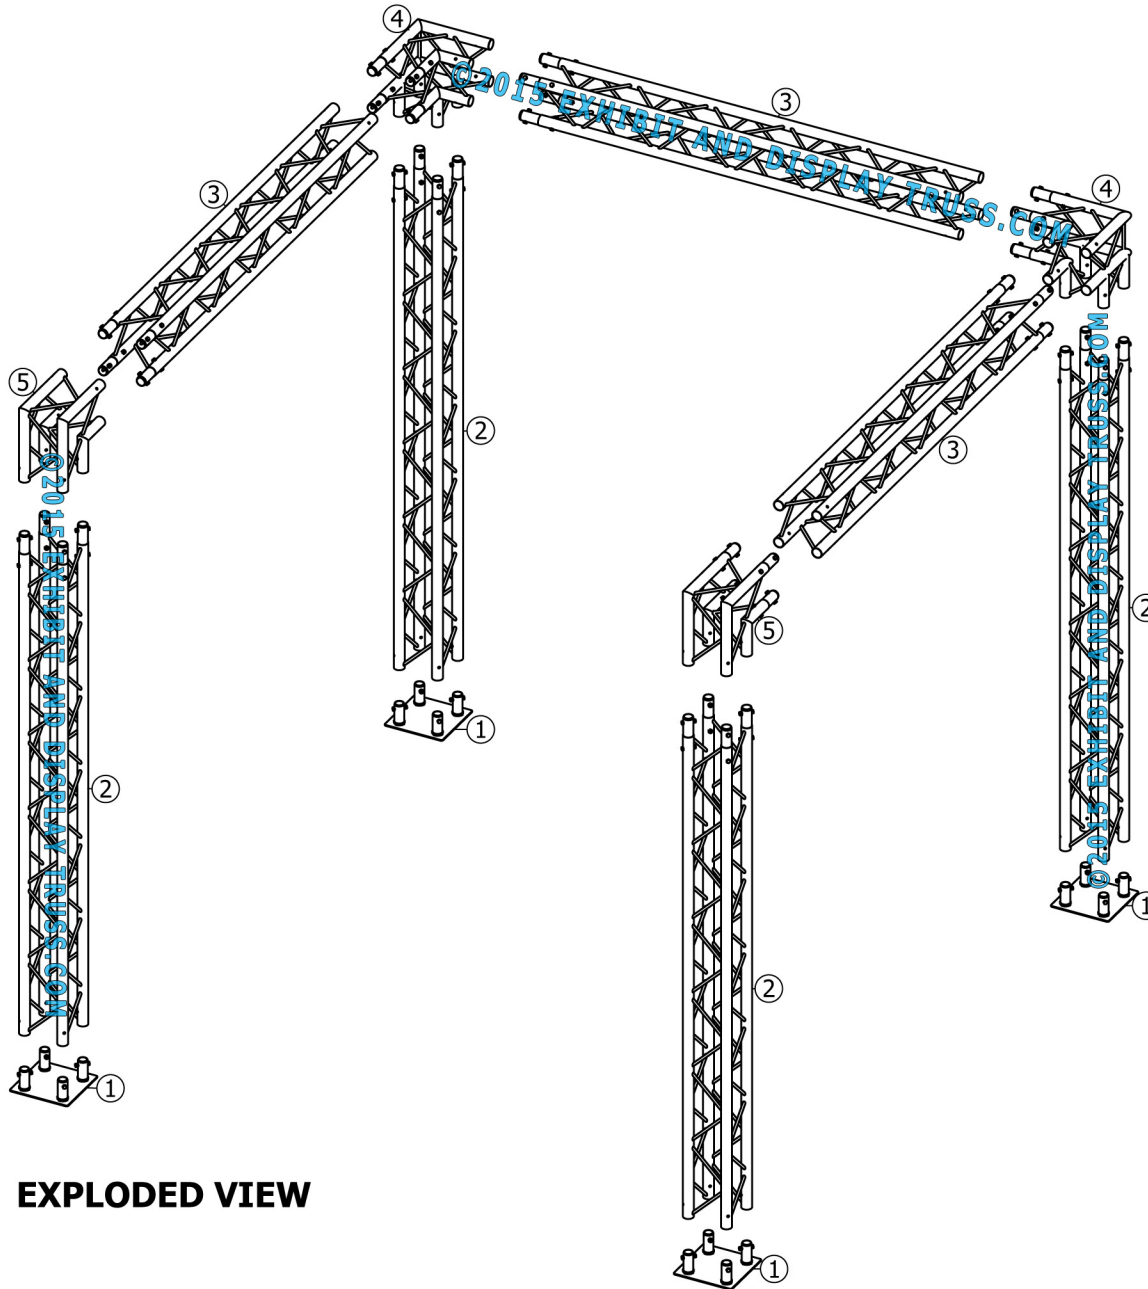

KIT: A22-104

10" Wide Aluminum Truss. 2" Chords with 1/2" Webs

©2015 EXHIBIT AND DISPLAY TRUSS.COM

Toll Free: 855-323-4866
Email: info@exhibitanddisplaytruss.com

ExhibitAndDisplayTruss.com

KIT: A22-104

10" Wide Aluminum Truss. 2" Chords with 1/2" Webs

©2015 EXHIBIT AND DISPLAY TRUSS.COM

EXPLODED VIEW

ITEM NO.	PART NUMBER	DESCRIPTION	QTY.
①	EDT10-BP4	Box Base Plate	4
②	EDT10-B2.6	2.6m Box Truss	4
③	EDT10-B2.2	2.2m Box Truss	3
④	EDT10-B3W90	3 Way 90° Junction	2
⑤	EDT10-B2W90	2 Way 90° Junction	2

KIT: A22-104

10" Wide Aluminum Truss. 2" Chords with 1/2" Webs

©2015 EXHIBIT AND DISPLAY TRUSS.COM

Top View
Units: Feet & Inches
Metres

KIT: A22-104

10" Wide Aluminum Truss. 2" Chords with 1/2" Webs

©2015 EXHIBIT AND DISPLAY TRUSS.COM