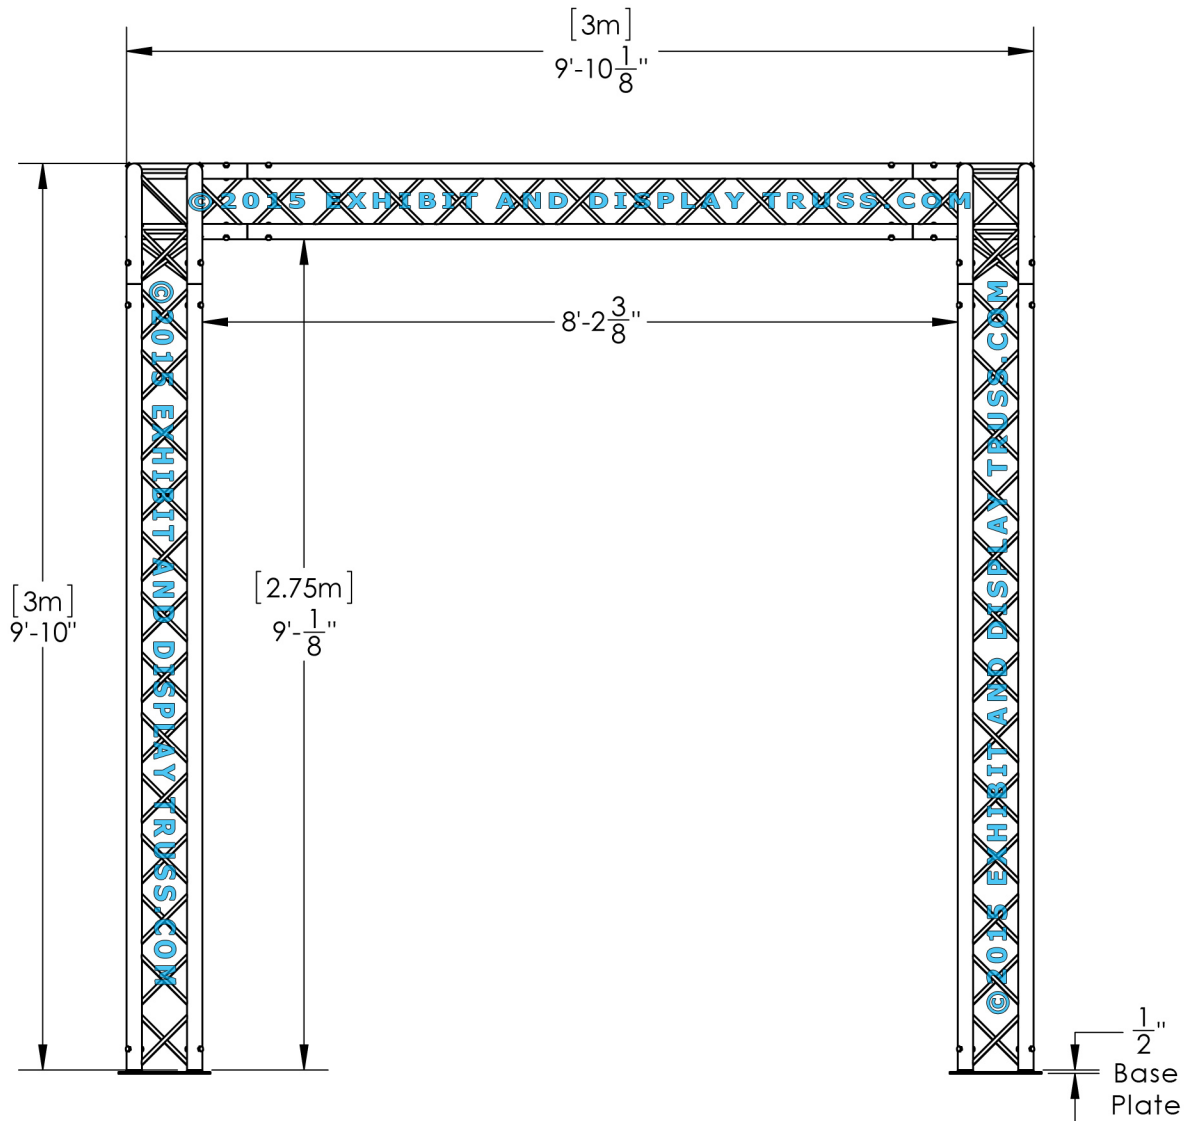

KIT: A22-104

10" Wide Aluminum Truss. 2" Chords with 1/2" Webs

©2015 EXHIBIT AND DISPLAY TRUSS.COM

Toll Free: 855-323-4866
Email: info@exhibitanddisplaytruss.com

ExhibitAndDisplayTruss.com

KIT: A22-104

10" Wide Aluminum Truss. 2" Chords with 1/2" Webs

©2015 EXHIBIT AND DISPLAY TRUSS.COM

EXPLODED VIEW

ITEM NO.	PART NUMBER	DESCRIPTION	QTY.
①	EDT10-BP4	Box Base Plate	4
②	EDT10-B2.6	2.6m Box Truss	4
③	EDT10-B2.2	2.2m Box Truss	3
④	EDT10-B3W90	3 Way 90° Junction	2
⑤	EDT10-B2W90	2 Way 90° Junction	2

KIT: A22-104

10" Wide Aluminum Truss. 2" Chords with 1/2" Webs

©2015 EXHIBIT AND DISPLAY TRUSS.COM

Top View
Units: Feet & Inches
Metres

KIT: A22-104

10" Wide Aluminum Truss. 2" Chords with 1/2" Webs

©2015 EXHIBIT AND DISPLAY TRUSS.COM

Front View
Units: Feet & Inches
Metres