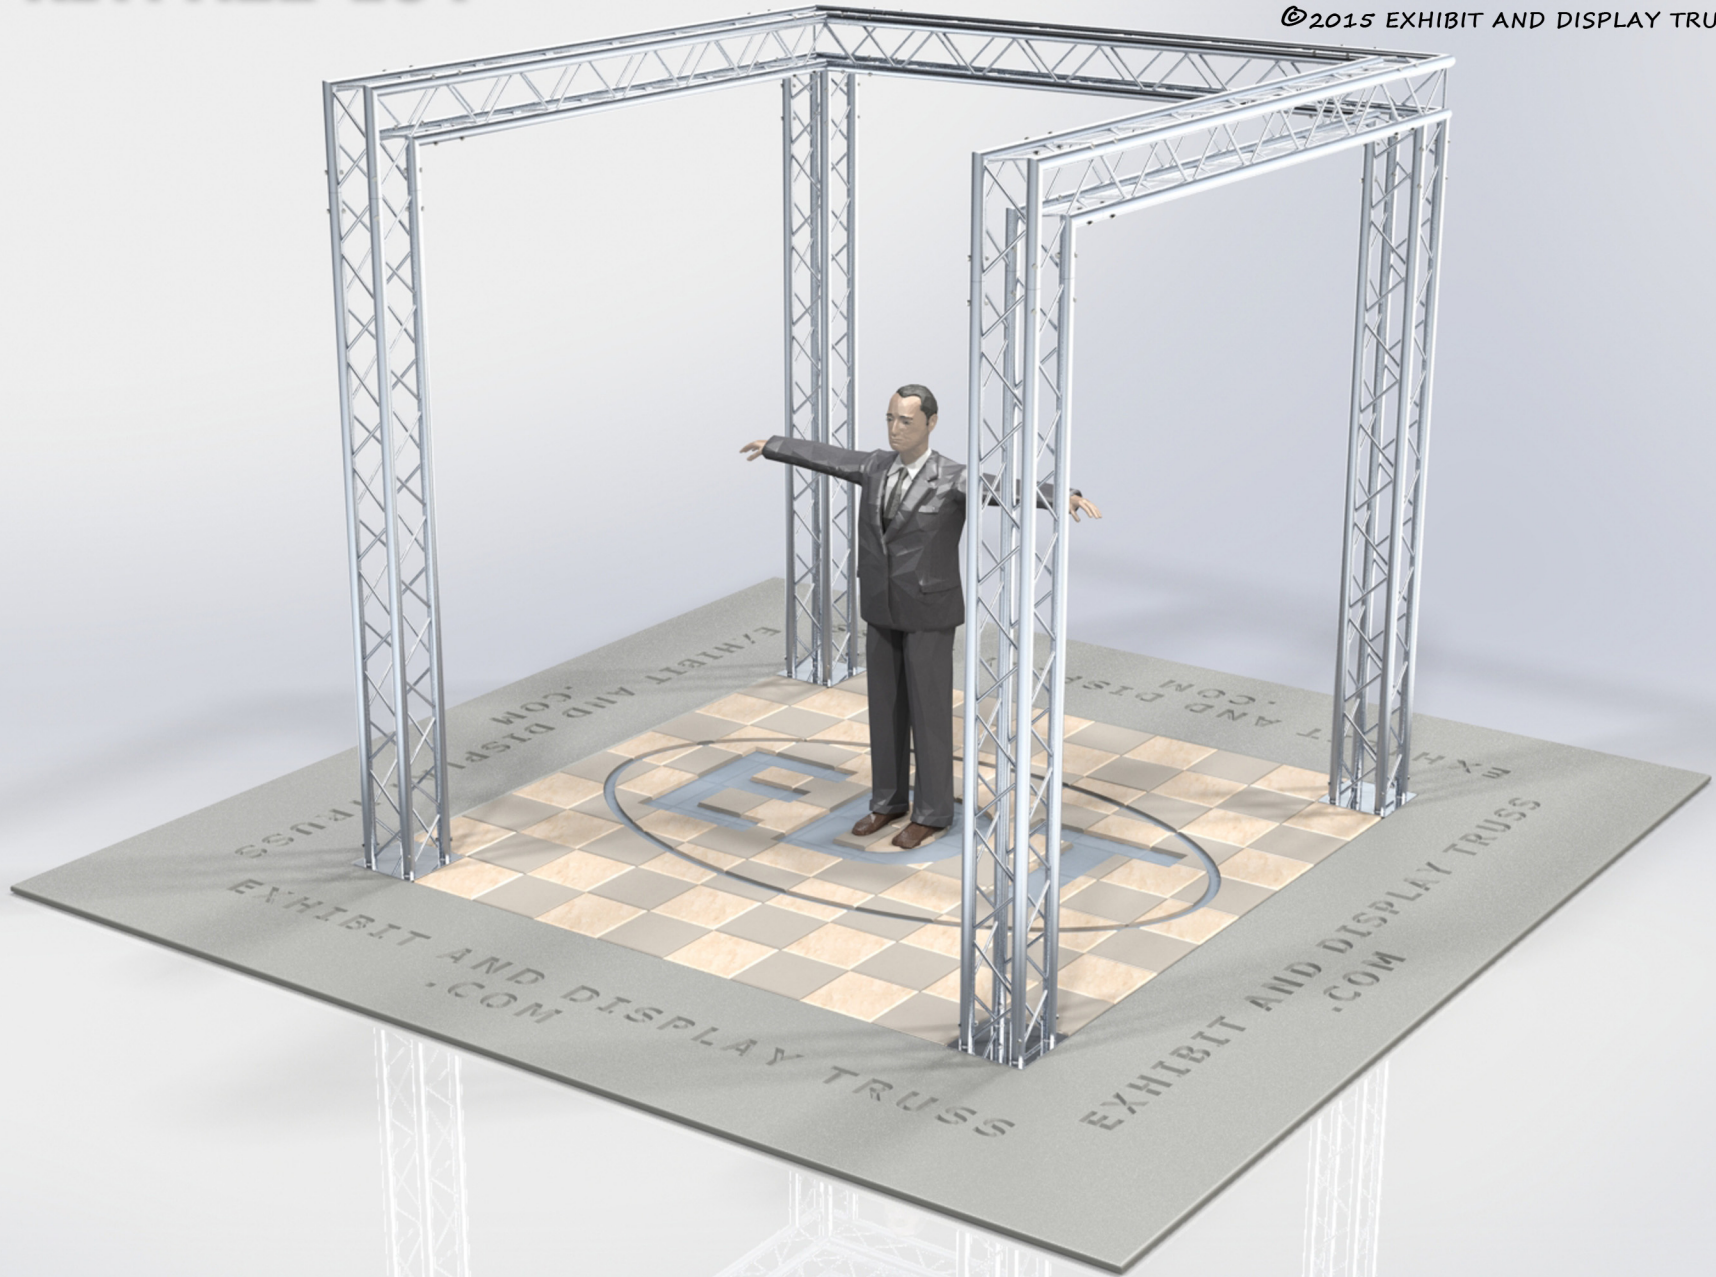

KIT: A22-104

10" Wide Aluminum Truss. 2" Chords with 1/2" Webs

©2015 EXHIBIT AND DISPLAY TRUSS.COM

Toll Free: 855-323-4866
Email: info@exhibitanddisplaytruss.com

ExhibitAndDisplayTruss.com

KIT: A22-104

10" Wide Aluminum Truss. 2" Chords with 1/2" Webs

©2015 EXHIBIT AND DISPLAY TRUSS.COM

EXPLODED VIEW

ITEM NO.	PART NUMBER	DESCRIPTION	QTY.
①	EDT10-BP4	Box Base Plate	4
②	EDT10-B2.6	2.6m Box Truss	4
③	EDT10-B2.2	2.2m Box Truss	3
④	EDT10-B3W90	3 Way 90° Junction	2
⑤	EDT10-B2W90	2 Way 90° Junction	2

KIT: A22-104

10" Wide Aluminum Truss. 2" Chords with 1/2" Webs

©2015 EXHIBIT AND DISPLAY TRUSS.COM

Top View
Units: Feet & Inches
Metres

KIT: A22-104

10" Wide Aluminum Truss. 2" Chords with 1/2" Webs

©2015 EXHIBIT AND DISPLAY TRUSS.COM

Front View
Units: Feet & Inches
Metres