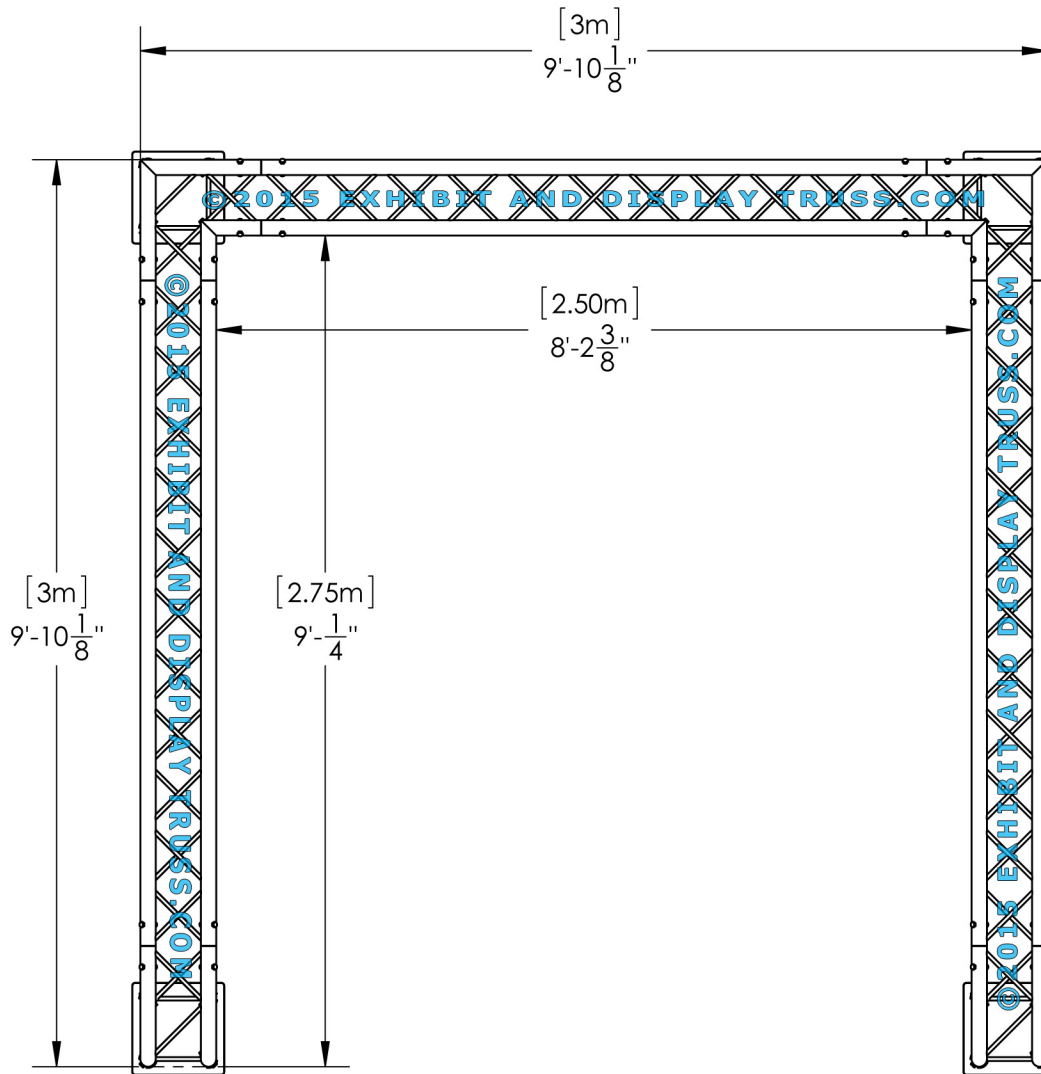

KIT: A22-104

10" Wide Aluminum Truss. 2" Chords with 1/2" Webs

©2015 EXHIBIT AND DISPLAY TRUSS.COM

Toll Free: 855-323-4866
Email: info@exhibitanddisplaytruss.com

ExhibitAndDisplayTruss.com

KIT: A22-104

10" Wide Aluminum Truss. 2" Chords with 1/2" Webs

©2015 EXHIBIT AND DISPLAY TRUSS.COM

EXPLODED VIEW

ITEM NO.	PART NUMBER	DESCRIPTION	QTY.
①	EDT10-BP4	Box Base Plate	4
②	EDT10-B2.6	2.6m Box Truss	4
③	EDT10-B2.2	2.2m Box Truss	3
④	EDT10-B3W90	3 Way 90° Junction	2
⑤	EDT10-B2W90	2 Way 90° Junction	2

KIT: A22-104

10" Wide Aluminum Truss. 2" Chords with 1/2" Webs

©2015 EXHIBIT AND DISPLAY TRUSS.COM

Top View
Units: Feet & Inches
Metres

KIT: A22-104

10" Wide Aluminum Truss. 2" Chords with 1/2" Webs

©2015 EXHIBIT AND DISPLAY TRUSS.COM