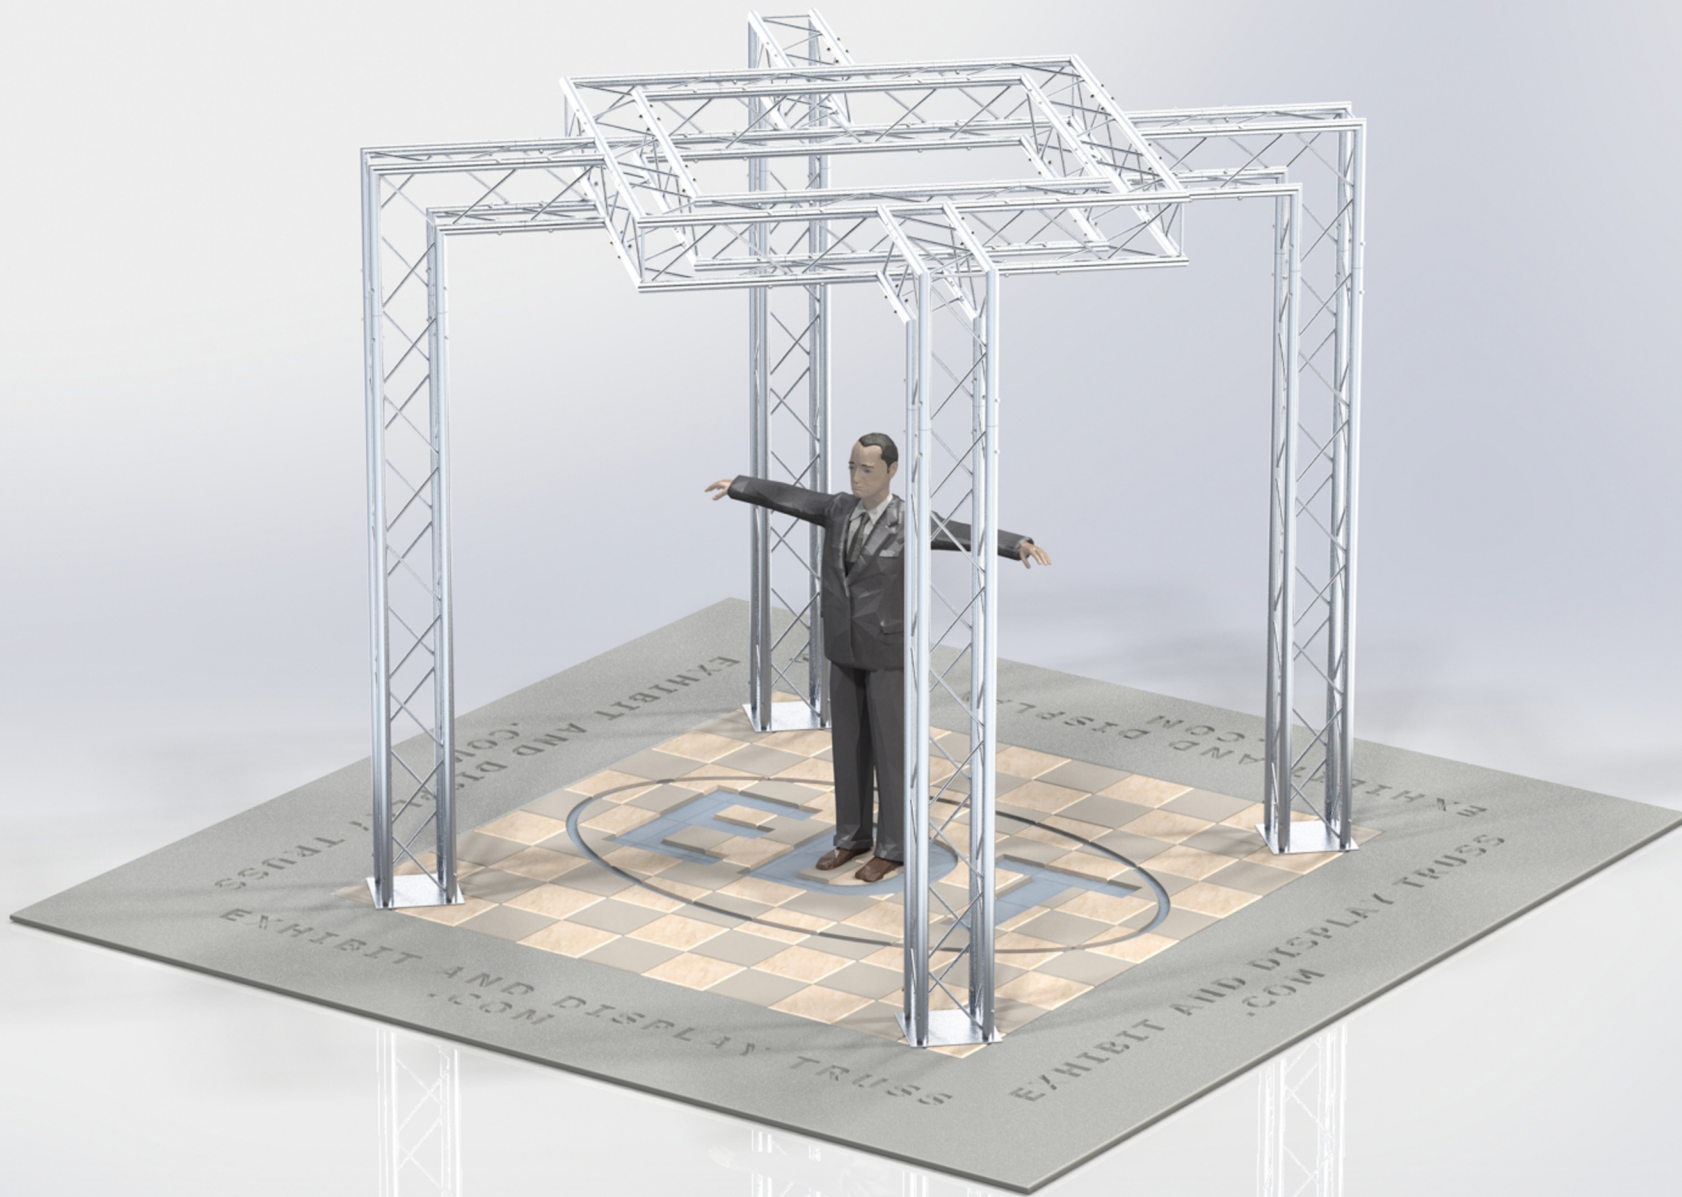

KIT: A23-124

12" Wide Aluminum Truss. 2" Chords with 1/2" Webs

©2015 EXHIBIT AND DISPLAY TRUSS.COM

Toll Free: 855-323-4866
Email: info@exhibitanddisplaytruss.com

ExhibitAndDisplayTruss.com

KIT: A23-124

12" Wide Aluminum Truss. 2" Chords with 1/2" Webs

©2015 EXHIBIT AND DISPLAY TRUSS.COM

EXPLODED VIEW

ITEM NO.	PART NUMBER	DESCRIPTION	QTY.
①	EDT12-BP4	Box Base Plate	4
②	EDT12-B8	8'-0" Box Truss	4
③	EDT12-B2W90	2 Way 90° Junction	8
④	EDT12-B3WT	3 Way 90° "T" Junction	4

KIT: A23-124

12" Wide Aluminum Truss. 2" Chords with 1/2" Webs

©2015 EXHIBIT AND DISPLAY TRUSS.COM

TOP VIEW
UNITS: FEET & INCHES

KIT: A23-124

12" Wide Aluminum Truss. 2" Chords with 1/2" Webs

©2015 EXHIBIT AND DISPLAY TRUSS.COM