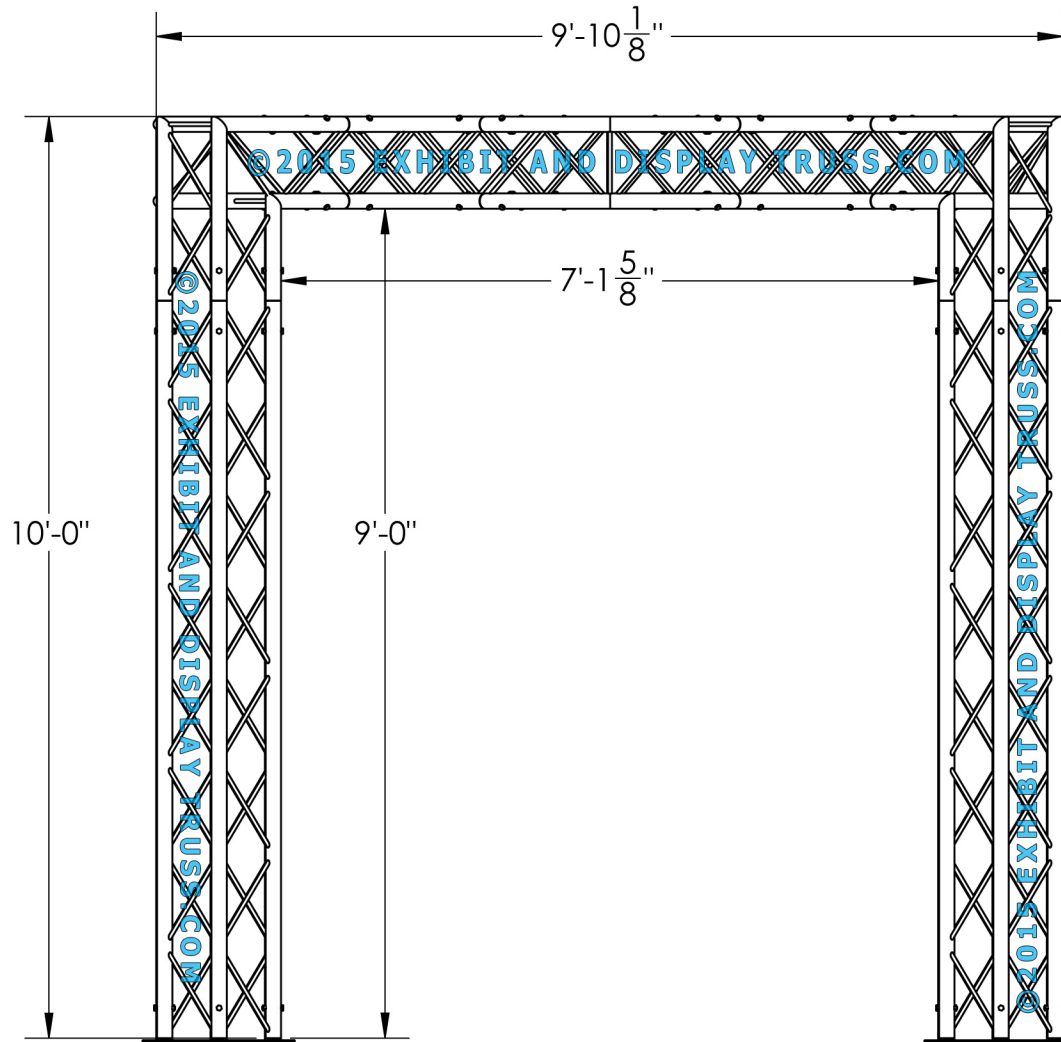

©2015 EXHIBIT AND DISPLAY TRUSS.COM

EXPLODED VIEW

ITEM NO.	PART NUMBER	DESCRIPTION	QTY.
①	EDT12-BP4	Box Base Plate	4
②	EDT12-B8	8'-0" Box Truss	4
③	EDT12-B2W90	2 Way 90° Junction	8
④	EDT12-B3WT	3 Way 90° "T" Junction	4

KIT: A23-124

12" Wide Aluminum Truss. 2" Chords with 1/2" Webs

©2015 EXHIBIT AND DISPLAY TRUSS.COM

TOP VIEW
UNITS: FEET & INCHES

KIT: A23-124

12" Wide Aluminum Truss. 2" Chords with 1/2" Webs

©2015 EXHIBIT AND DISPLAY TRUSS.COM