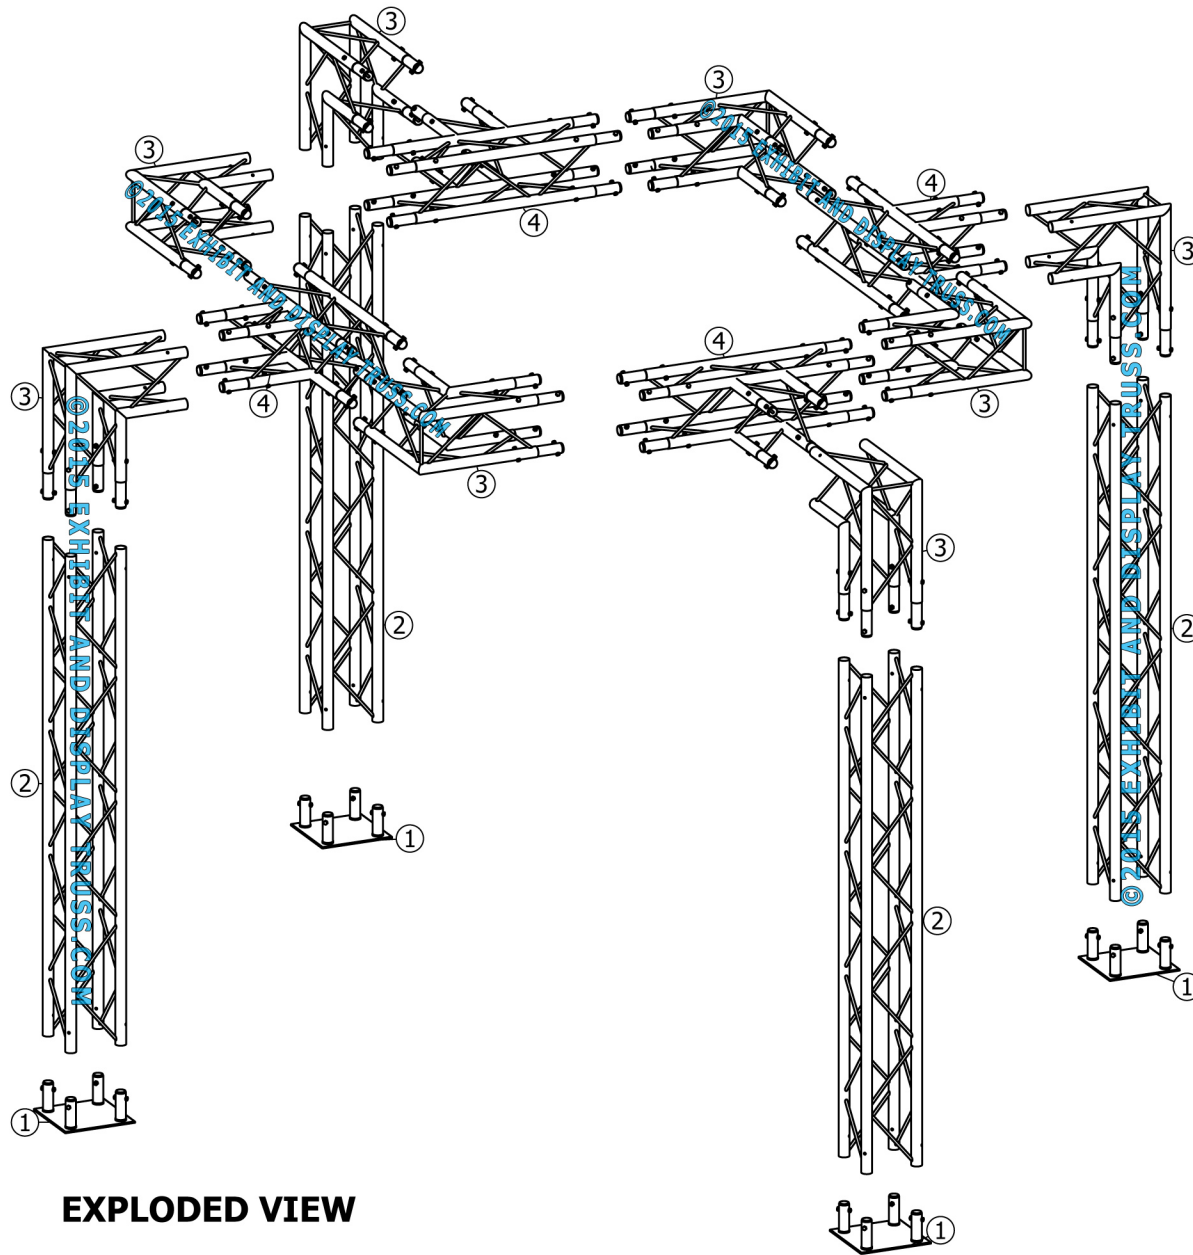

KIT: A23-124

12" Wide Aluminum Truss. 2" Chords with 1/2" Webs

©2015 EXHIBIT AND DISPLAY TRUSS.COM

Toll Free: 855-323-4866
Email: info@exhibitanddisplaytruss.com

ExhibitAndDisplayTruss.com

KIT: A23-124

12" Wide Aluminum Truss. 2" Chords with 1/2" Webs

©2015 EXHIBIT AND DISPLAY TRUSS.COM

EXPLODED VIEW

ITEM NO.	PART NUMBER	DESCRIPTION	QTY.
①	EDT12-BP4	Box Base Plate	4
②	EDT12-B8	8'-0" Box Truss	4
③	EDT12-B2W90	2 Way 90° Junction	8
④	EDT12-B3WT	3 Way 90° "T" Junction	4

KIT: A23-124

12" Wide Aluminum Truss. 2" Chords with 1/2" Webs

©2015 EXHIBIT AND DISPLAY TRUSS.COM

TOP VIEW
UNITS: FEET & INCHES

KIT: A23-124

12" Wide Aluminum Truss. 2" Chords with 1/2" Webs

©2015 EXHIBIT AND DISPLAY TRUSS.COM