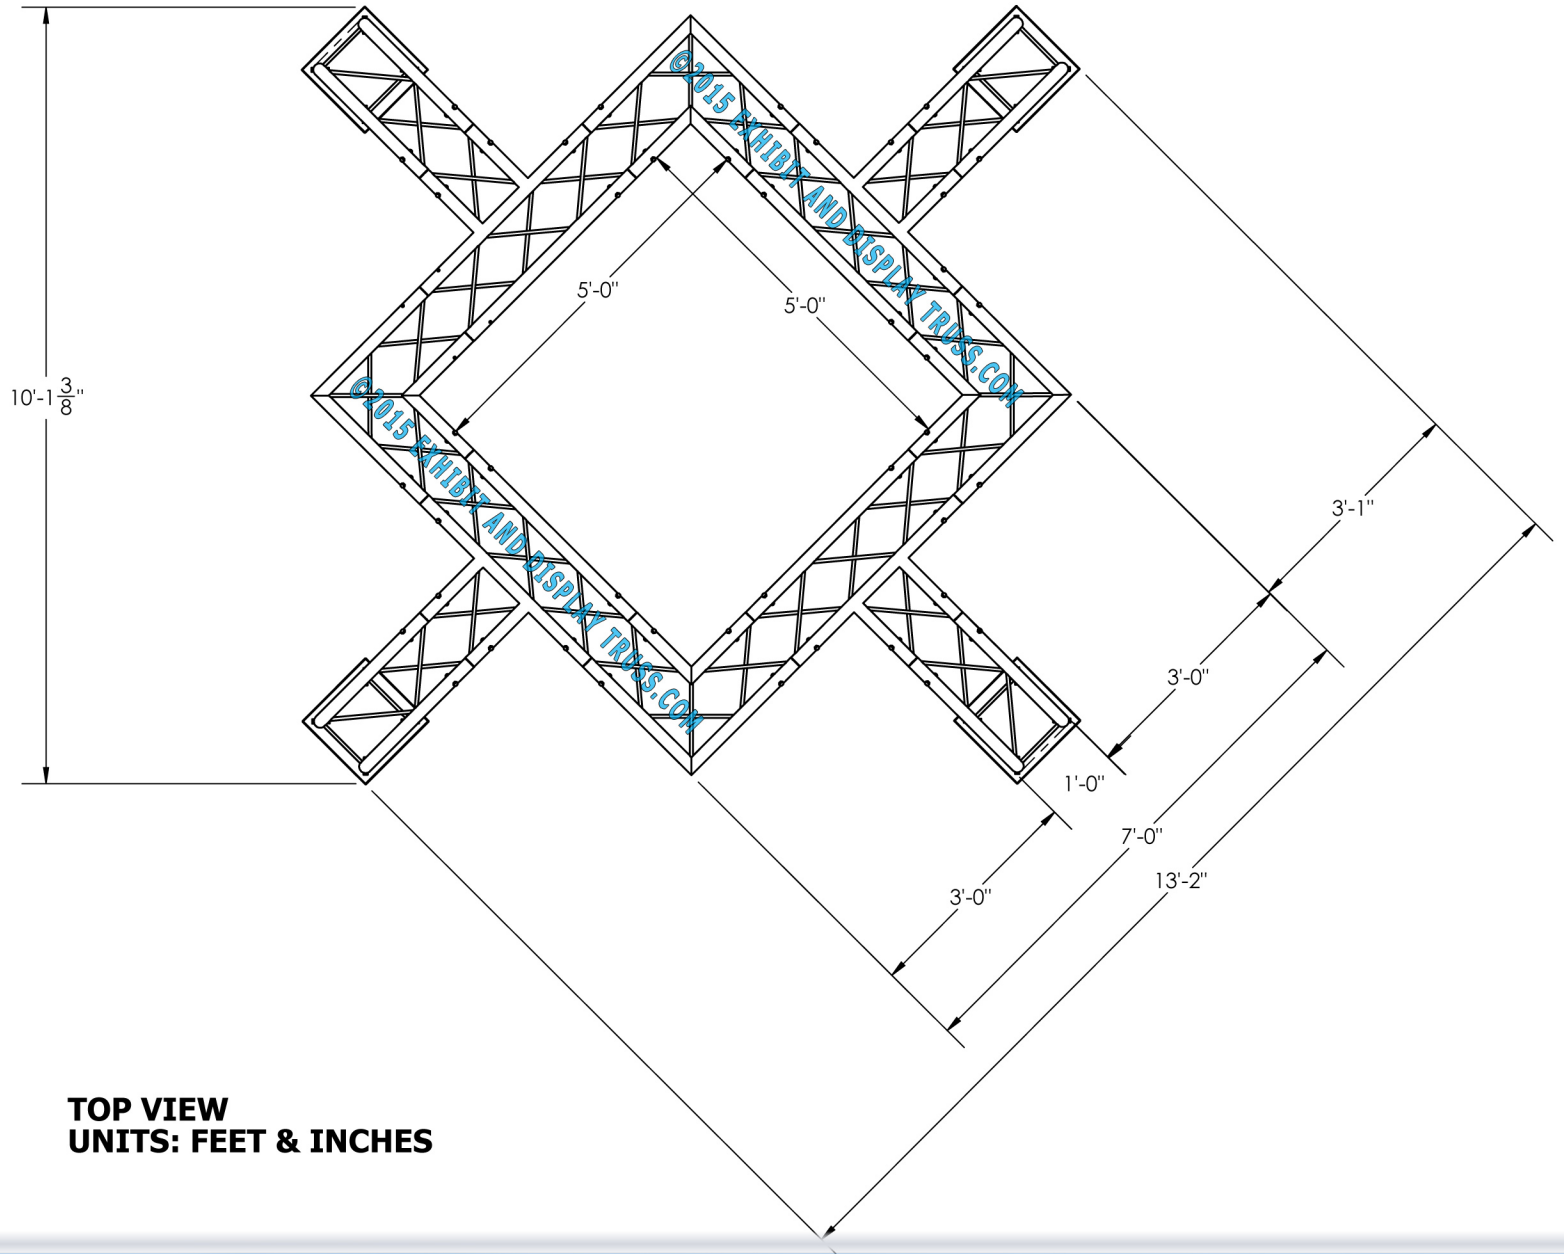

KIT: A23-124

12" Wide Aluminum Truss. 2" Chords with 1/2" Webs

©2015 EXHIBIT AND DISPLAY TRUSS.COM

Toll Free: 855-323-4866
Email: info@exhibitanddisplaytruss.com

ExhibitAndDisplayTruss.com

KIT: A23-124

12" Wide Aluminum Truss. 2" Chords with 1/2" Webs

©2015 EXHIBIT AND DISPLAY TRUSS.COM

EXPLODED VIEW

ITEM NO.	PART NUMBER	DESCRIPTION	QTY.
①	EDT12-BP4	Box Base Plate	4
②	EDT12-B8	8'-0" Box Truss	4
③	EDT12-B2W90	2 Way 90° Junction	8
④	EDT12-B3WT	3 Way 90° "T" Junction	4

KIT: A23-124

12" Wide Aluminum Truss. 2" Chords with 1/2" Webs

©2015 EXHIBIT AND DISPLAY TRUSS.COM

TOP VIEW
UNITS: FEET & INCHES

KIT: A23-124

12" Wide Aluminum Truss. 2" Chords with 1/2" Webs

©2015 EXHIBIT AND DISPLAY TRUSS.COM