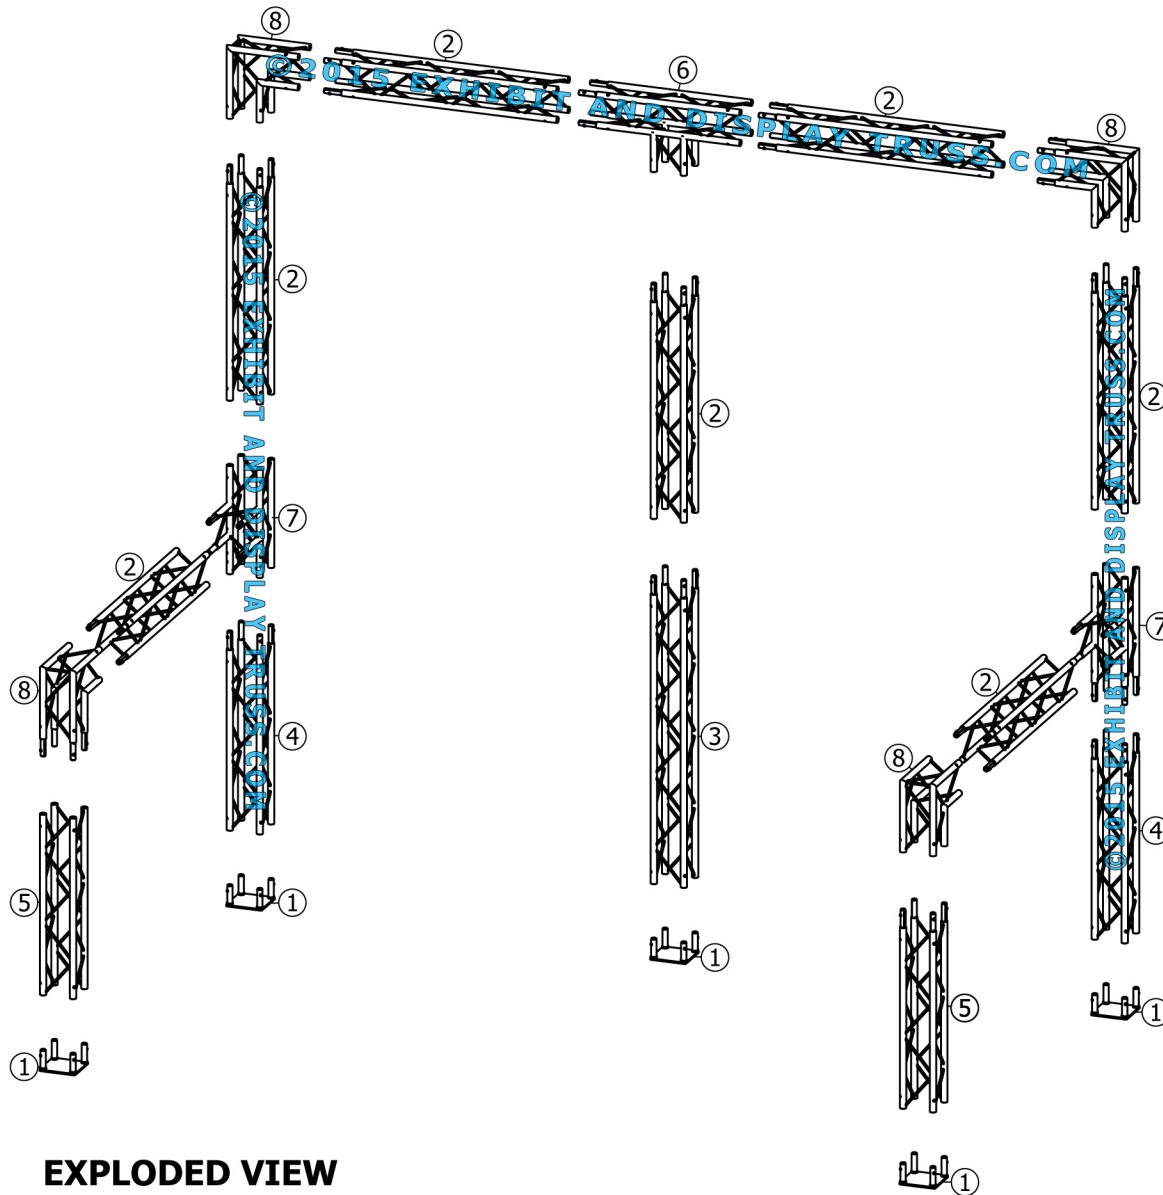

**KIT: A24-64**

**6" Profile Aluminum Truss. 1" Chords with 5/16" Webs**

©2015 EXHIBIT AND DISPLAY TRUSS.COM

**Toll Free: 855-323-4866**  
**Email: [info@exhibitanddisplaytruss.com](mailto:info@exhibitanddisplaytruss.com)**

# KIT: A24-64

6" Profile Aluminum Truss. 1" Chords with 5/16" Webs

©2015 EXHIBIT AND DISPLAY TRUSS.COM

**EXPLODED VIEW**

ITEM NO.	PART NUMBER	DESCRIPTION	QTY.
①	EDT6-BP4	Box Base Plate	5
②	EDT6-B3	3'-0" Box Truss	7
③	EDT6-B4	4'-0" Box Truss	1
④	EDT6-B2	2'-0" Box Truss	2
⑤	EDT6-B2-6	2'-6" Box Truss	2
⑥	EDT6-B3WTa	3 Way 90° "T" Junction	1
⑦	EDT6-B3WT	3 Way 90° "T" Junction	2
⑧	EDT6-B2W90	2 Way 90° Junction	4

# KIT: A24-64

6" Profile Aluminum Truss. 1" Chords with 5/16" Webs

©2015 EXHIBIT AND DISPLAY TRUSS.COM

**TOP VIEW**  
**UNITS: FEET & INCHES**

# KIT: A24-64

6" Profile Aluminum Truss. 1" Chords with 5/16" Webs

©2015 EXHIBIT AND DISPLAY TRUSS.COM

**FRONT VIEW**  
**UNITS: FEET & INCHES**

**SIDE VIEW  
UNITS: FEET & INCHES**