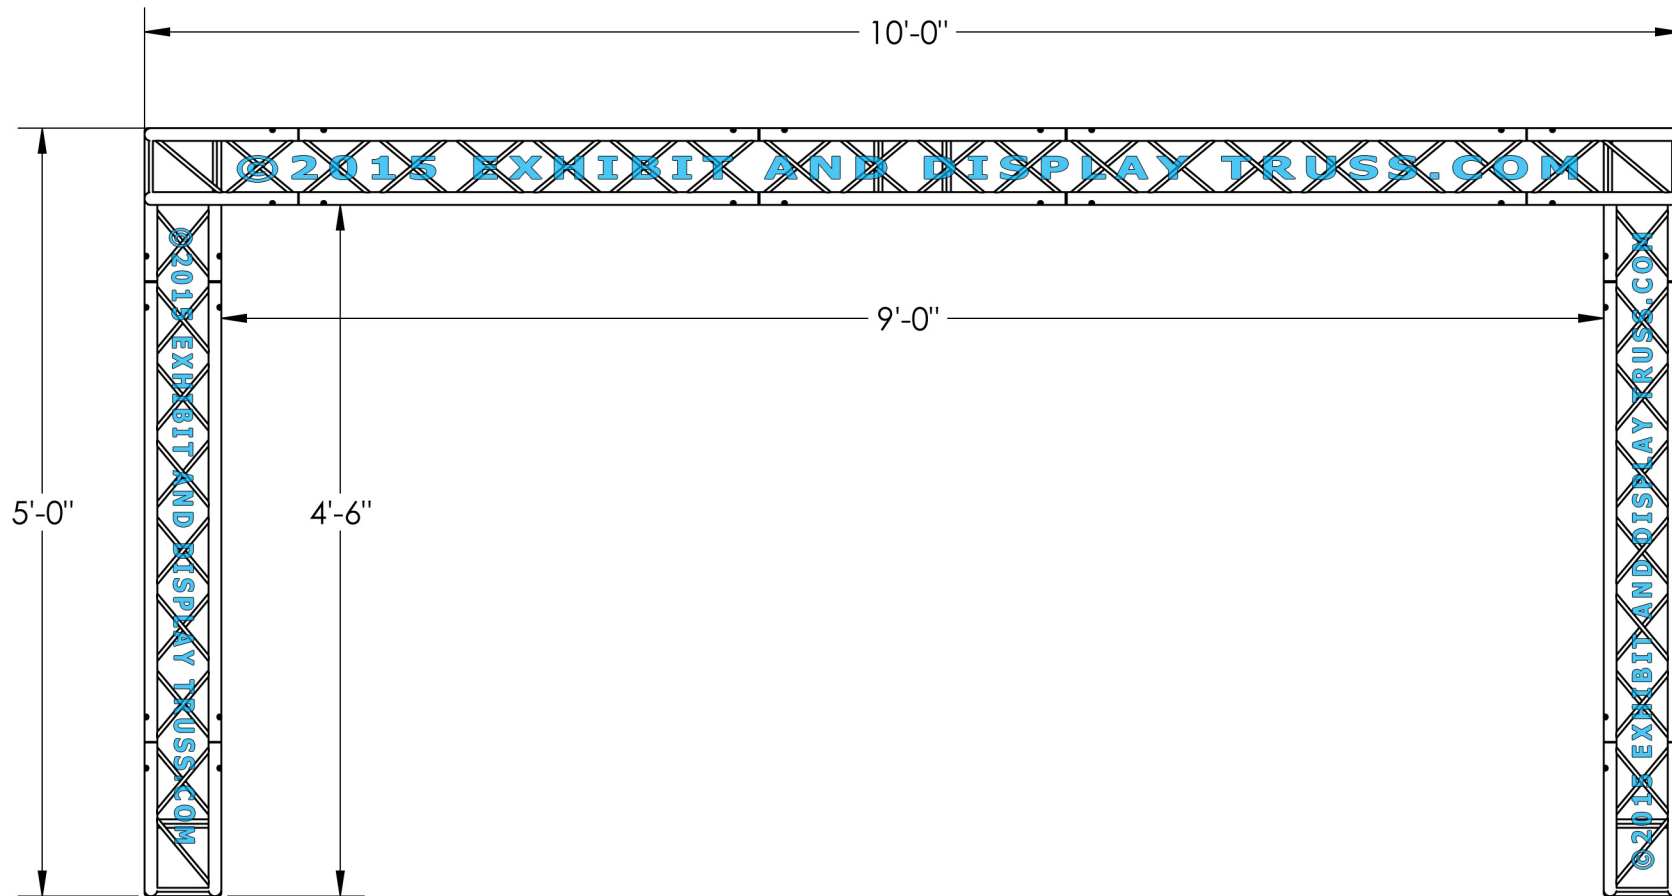

# KIT: A24-64

6" Profile Aluminum Truss. 1" Chords with 5/16" Webs

©2015 EXHIBIT AND DISPLAY TRUSS.COM

**EXPLODED VIEW**

ITEM NO.	PART NUMBER	DESCRIPTION	QTY.
①	EDT6-BP4	Box Base Plate	5
②	EDT6-B3	3'-0" Box Truss	7
③	EDT6-B4	4'-0" Box Truss	1
④	EDT6-B2	2'-0" Box Truss	2
⑤	EDT6-B2-6	2'-6" Box Truss	2
⑥	EDT6-B3WTa	3 Way 90° "T" Junction	1
⑦	EDT6-B3WT	3 Way 90° "T" Junction	2
⑧	EDT6-B2W90	2 Way 90° Junction	4

# KIT: A24-64

6" Profile Aluminum Truss. 1" Chords with 5/16" Webs

©2015 EXHIBIT AND DISPLAY TRUSS.COM

**TOP VIEW**  
**UNITS: FEET & INCHES**

# KIT: A24-64

6" Profile Aluminum Truss. 1" Chords with 5/16" Webs

©2015 EXHIBIT AND DISPLAY TRUSS.COM

**FRONT VIEW**  
**UNITS: FEET & INCHES**

**SIDE VIEW  
UNITS: FEET & INCHES**