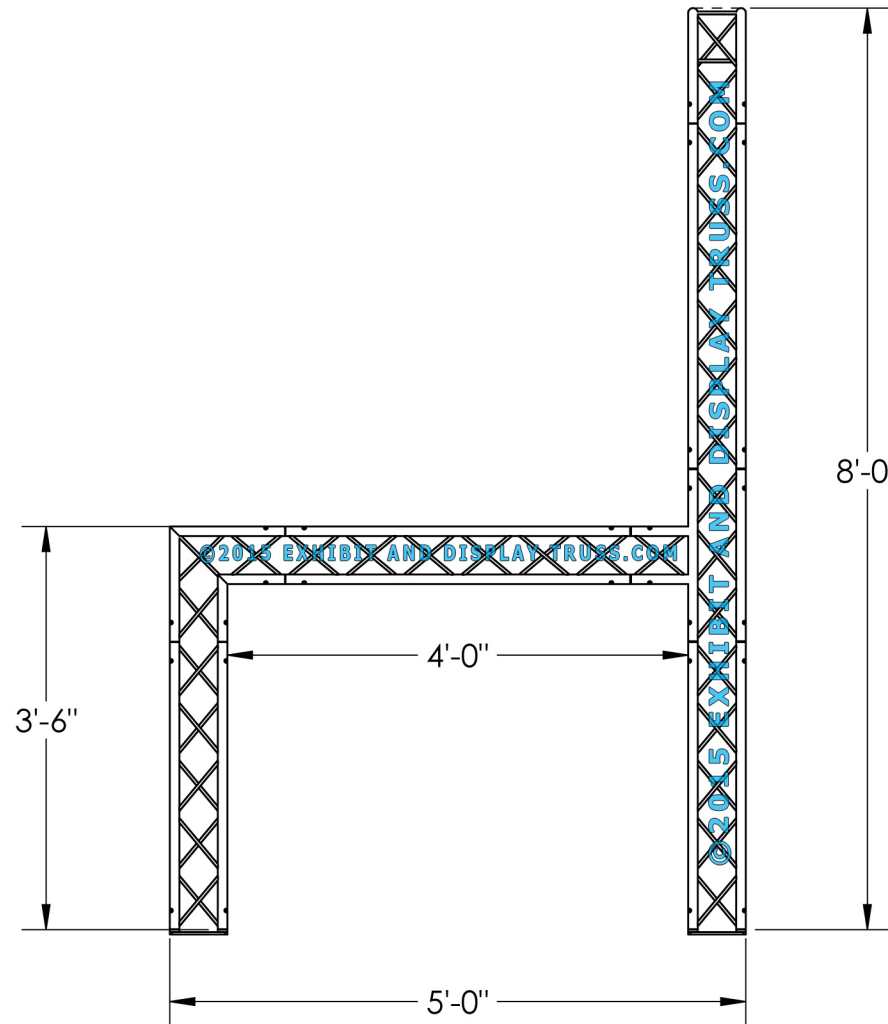

# KIT: A24-64

6" Profile Aluminum Truss. 1" Chords with 5/16" Webs

©2015 EXHIBIT AND DISPLAY TRUSS.COM

**EXPLODED VIEW**

ITEM NO.	PART NUMBER	DESCRIPTION	QTY.
①	EDT6-BP4	Box Base Plate	5
②	EDT6-B3	3'-0" Box Truss	7
③	EDT6-B4	4'-0" Box Truss	1
④	EDT6-B2	2'-0" Box Truss	2
⑤	EDT6-B2-6	2'-6" Box Truss	2
⑥	EDT6-B3WTa	3 Way 90° "T" Junction	1
⑦	EDT6-B3WT	3 Way 90° "T" Junction	2
⑧	EDT6-B2W90	2 Way 90° Junction	4

# KIT: A24-64

6" Profile Aluminum Truss. 1" Chords with 5/16" Webs

©2015 EXHIBIT AND DISPLAY TRUSS.COM

**TOP VIEW**  
**UNITS: FEET & INCHES**

# KIT: A24-64

6" Profile Aluminum Truss. 1" Chords with 5/16" Webs

©2015 EXHIBIT AND DISPLAY TRUSS.COM

**FRONT VIEW**  
**UNITS: FEET & INCHES**

**SIDE VIEW  
UNITS: FEET & INCHES**