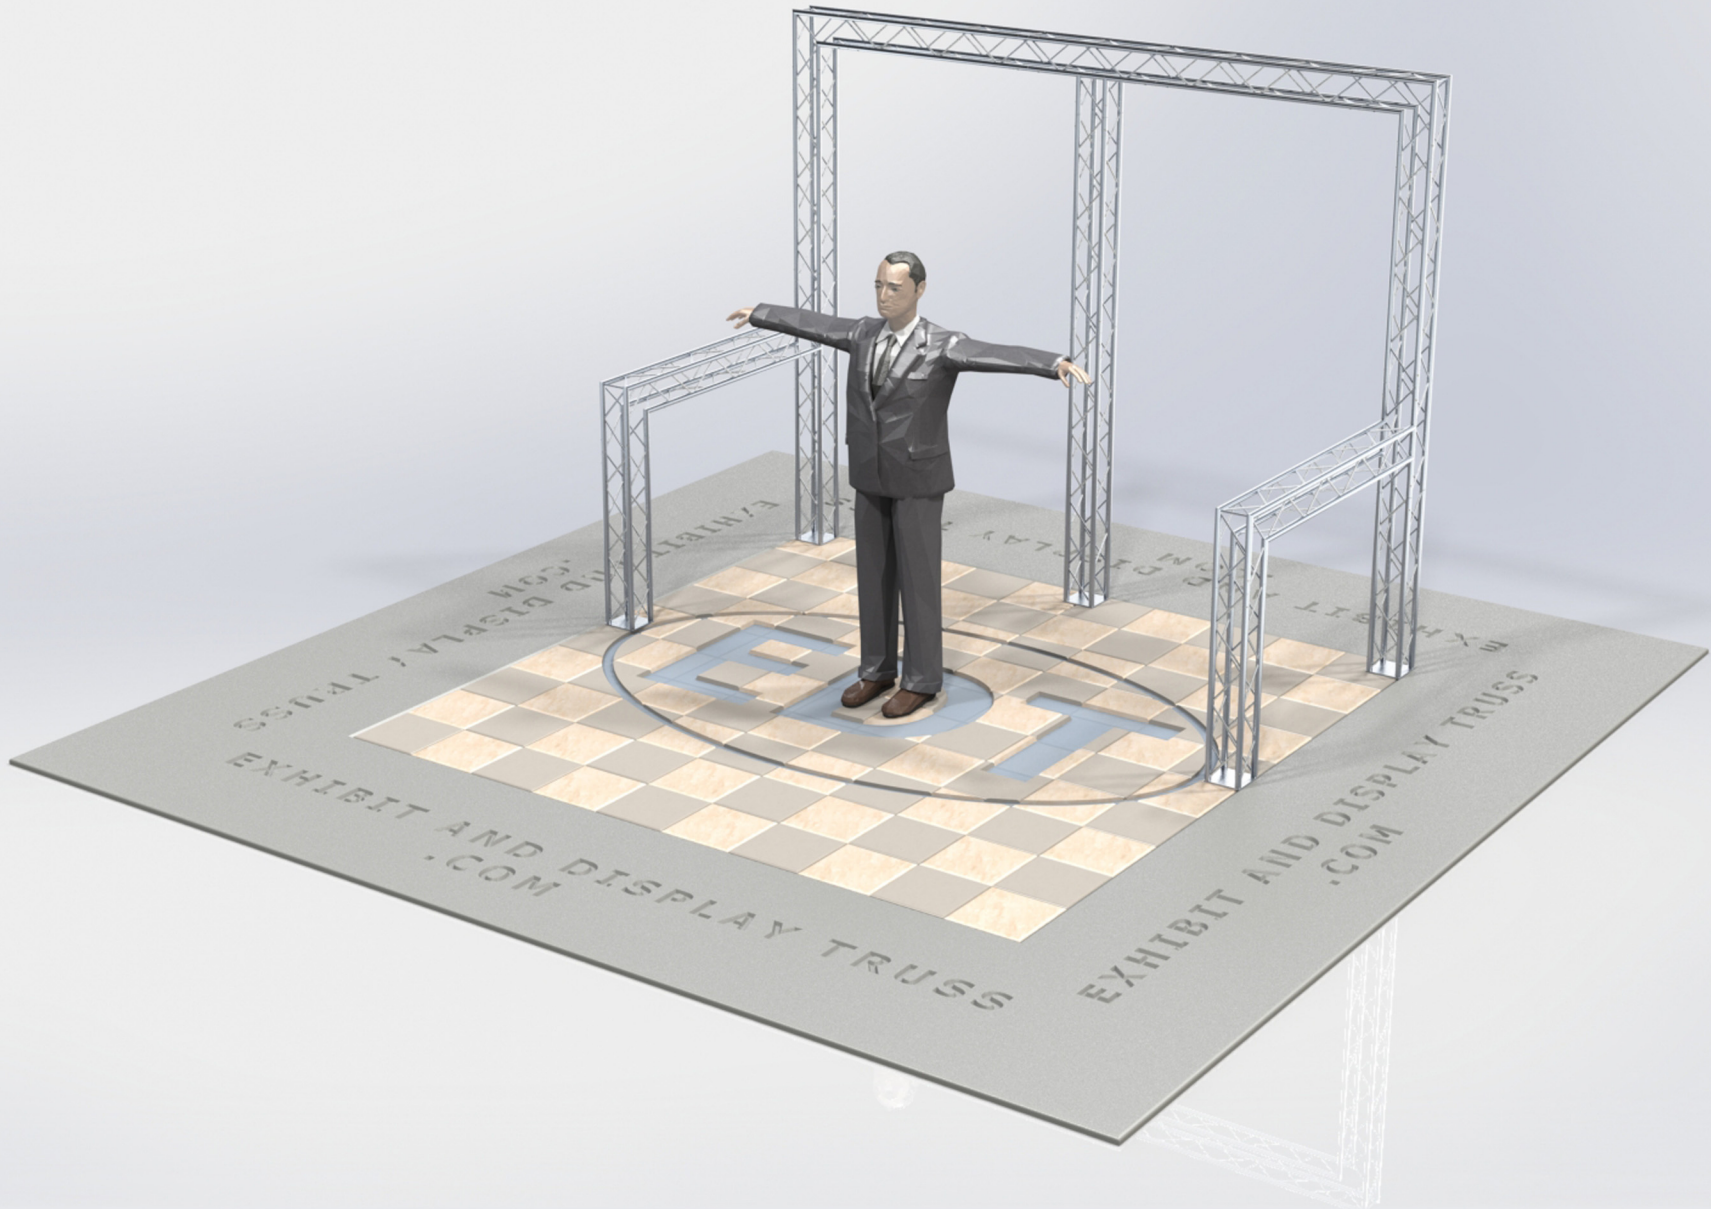

**KIT: A24-64**

**6" Profile Aluminum Truss. 1" Chords with 5/16" Webs**

©2015 EXHIBIT AND DISPLAY TRUSS.COM

**Toll Free: 855-323-4866**  
**Email: [info@exhibitanddisplaytruss.com](mailto:info@exhibitanddisplaytruss.com)**

# KIT: A24-64

6" Profile Aluminum Truss. 1" Chords with 5/16" Webs

©2015 EXHIBIT AND DISPLAY TRUSS.COM

**EXPLODED VIEW**

ITEM NO.	PART NUMBER	DESCRIPTION	QTY.
①	EDT6-BP4	Box Base Plate	5
②	EDT6-B3	3'-0" Box Truss	7
③	EDT6-B4	4'-0" Box Truss	1
④	EDT6-B2	2'-0" Box Truss	2
⑤	EDT6-B2-6	2'-6" Box Truss	2
⑥	EDT6-B3WTa	3 Way 90° "T" Junction	1
⑦	EDT6-B3WT	3 Way 90° "T" Junction	2
⑧	EDT6-B2W90	2 Way 90° Junction	4

# KIT: A24-64

6" Profile Aluminum Truss. 1" Chords with 5/16" Webs

©2015 EXHIBIT AND DISPLAY TRUSS.COM

**TOP VIEW**  
**UNITS: FEET & INCHES**

# KIT: A24-64

6" Profile Aluminum Truss. 1" Chords with 5/16" Webs

©2015 EXHIBIT AND DISPLAY TRUSS.COM

**FRONT VIEW**  
**UNITS: FEET & INCHES**

**SIDE VIEW  
UNITS: FEET & INCHES**