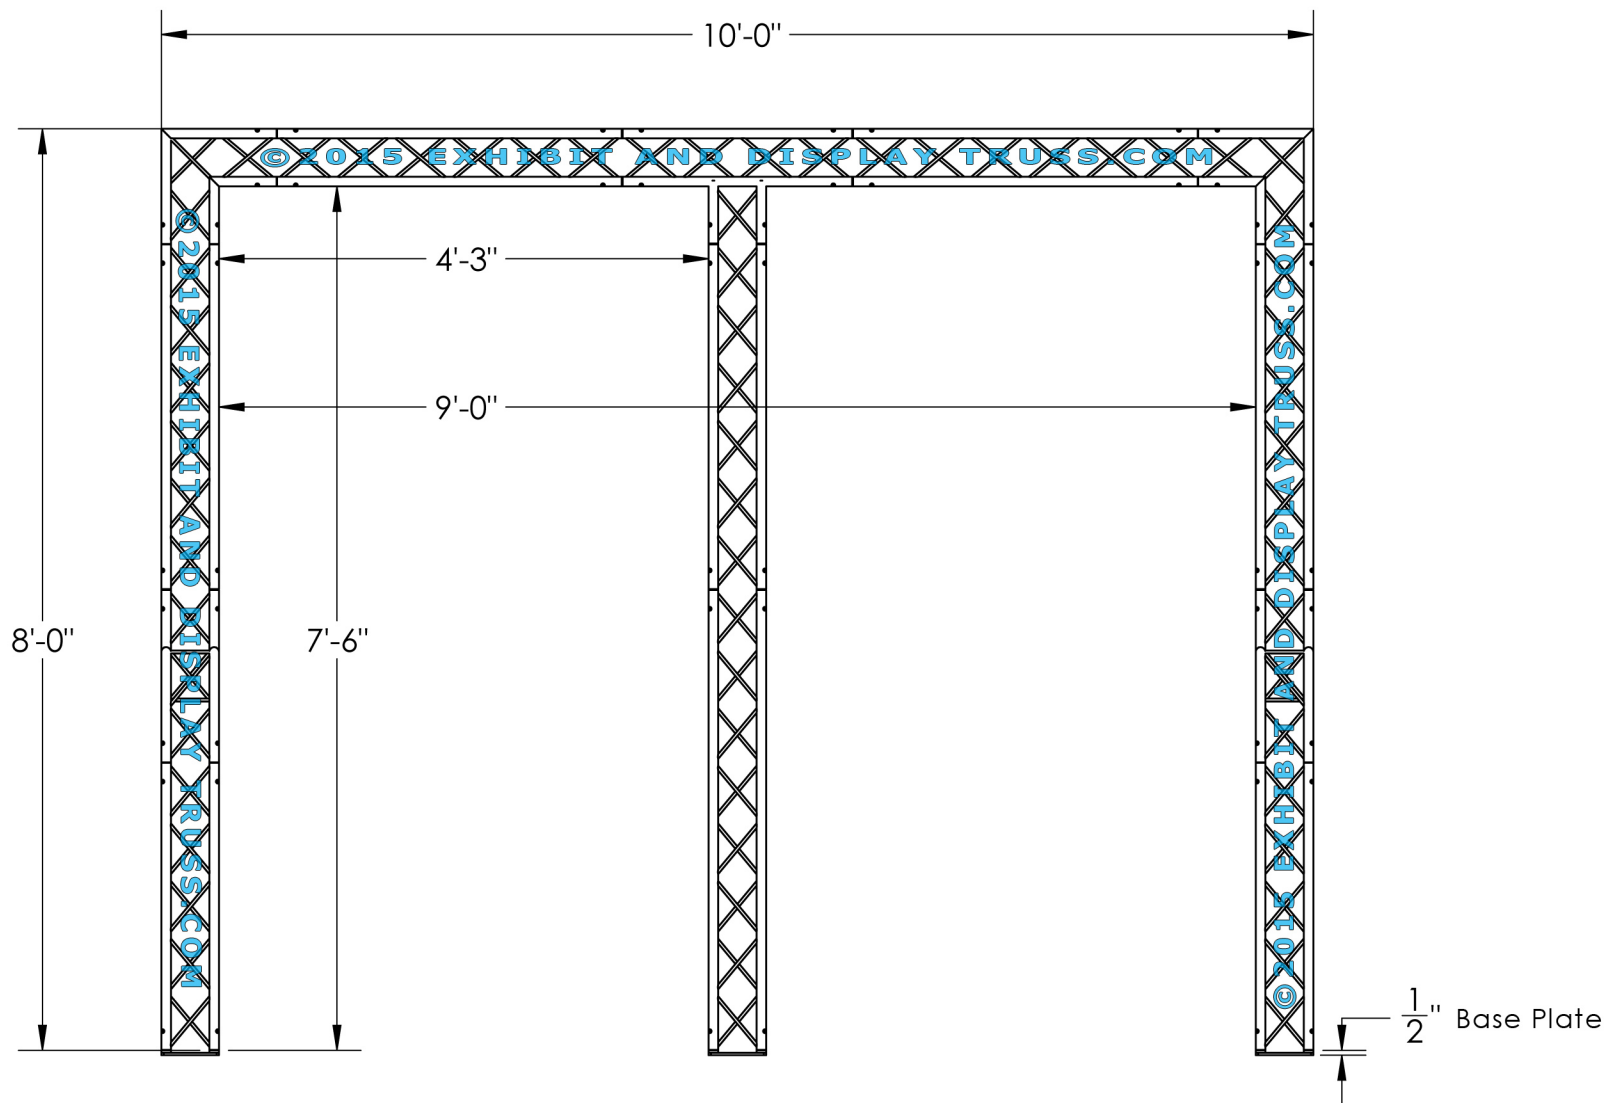

# KIT: A24-64

6" Profile Aluminum Truss. 1" Chords with 5/16" Webs

©2015 EXHIBIT AND DISPLAY TRUSS.COM

**EXPLODED VIEW**

ITEM NO.	PART NUMBER	DESCRIPTION	QTY.
①	EDT6-BP4	Box Base Plate	5
②	EDT6-B3	3'-0" Box Truss	7
③	EDT6-B4	4'-0" Box Truss	1
④	EDT6-B2	2'-0" Box Truss	2
⑤	EDT6-B2-6	2'-6" Box Truss	2
⑥	EDT6-B3WTa	3 Way 90° "T" Junction	1
⑦	EDT6-B3WT	3 Way 90° "T" Junction	2
⑧	EDT6-B2W90	2 Way 90° Junction	4

# KIT: A24-64

6" Profile Aluminum Truss. 1" Chords with 5/16" Webs

©2015 EXHIBIT AND DISPLAY TRUSS.COM

**TOP VIEW**  
**UNITS: FEET & INCHES**

# KIT: A24-64

6" Profile Aluminum Truss. 1" Chords with 5/16" Webs

©2015 EXHIBIT AND DISPLAY TRUSS.COM

**FRONT VIEW**  
**UNITS: FEET & INCHES**

**SIDE VIEW  
UNITS: FEET & INCHES**