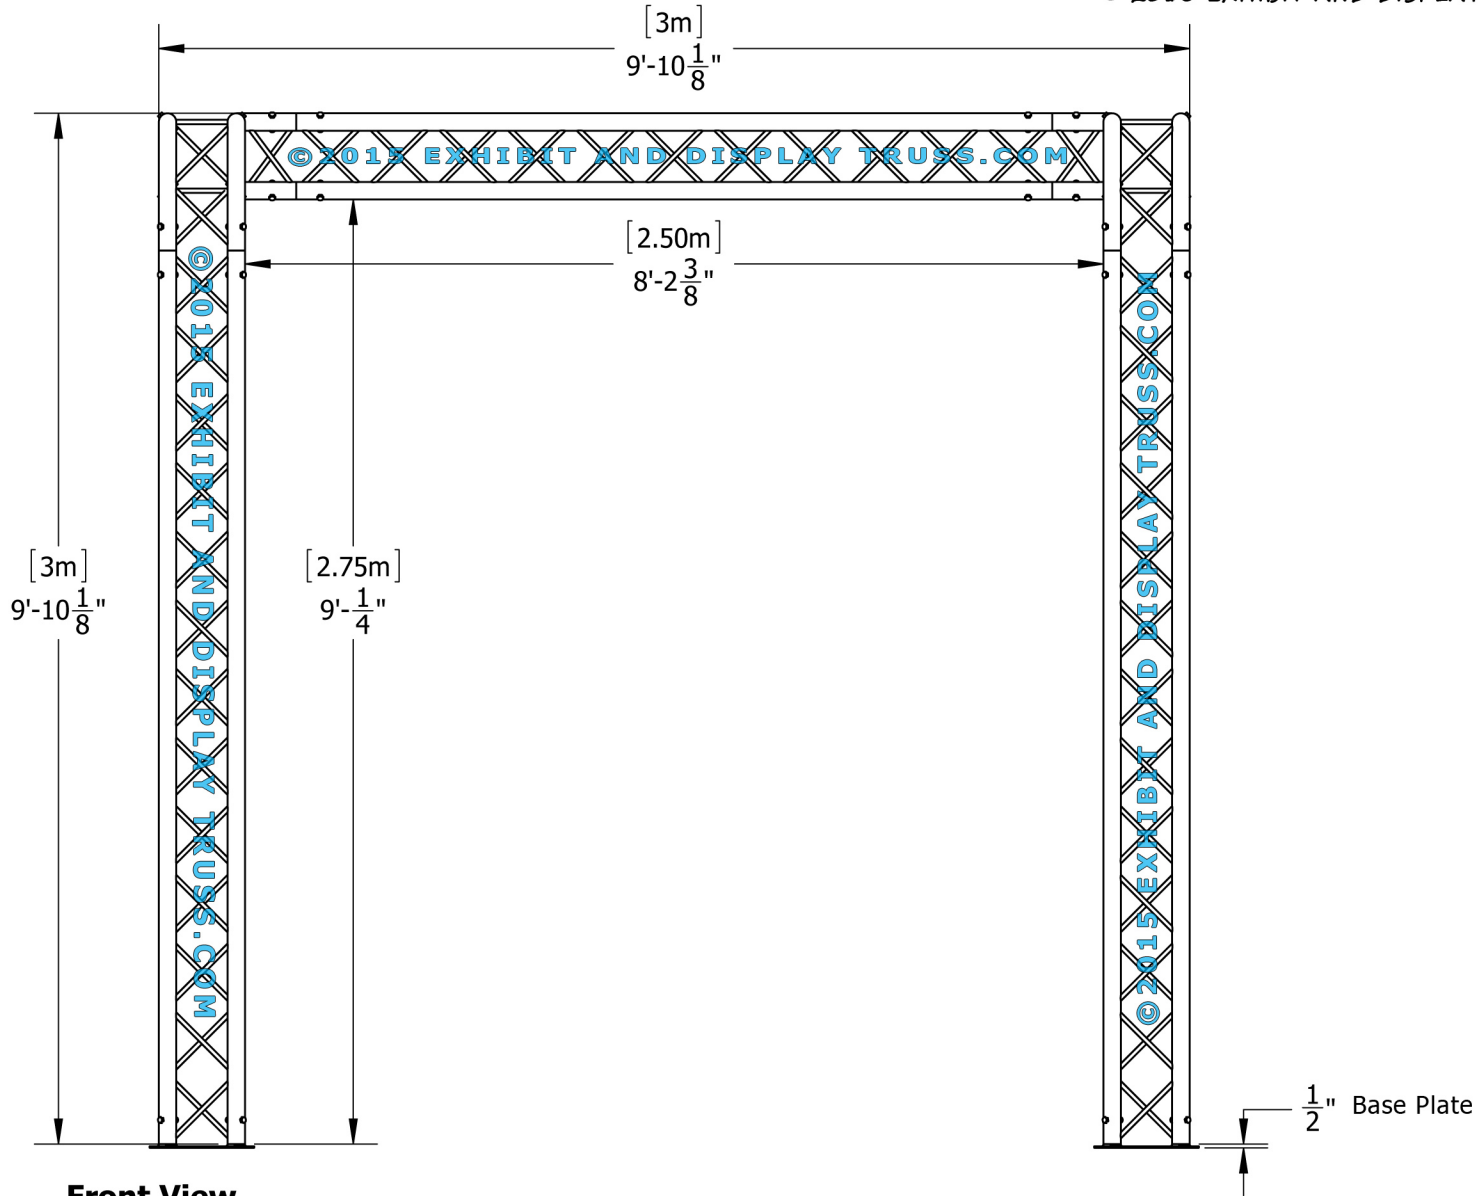

KIT: A25-104

10" Wide Aluminum Truss. 2" Chords with 1/2" Webs

©2015 EXHIBIT AND DISPLAY TRUSS.COM

Toll Free: 855-323-4866
Email: info@exhibitanddisplaytruss.com

ExhibitAndDisplayTruss.com

KIT: A25-104

10" Wide Aluminum Truss. 2" Chords with 1/2" Webs

©2015 EXHIBIT AND DISPLAY TRUSS.COM

EXPLODED VIEW

ITEM NO.	PART NUMBER	DESCRIPTION	QTY.
①	EDT10-BP4	Box Base Plate	4
②	EDT10-B2.6	2.6m Box Truss	4
③	EDT10-B0.8	0.8m Box Truss	4
④	EDT10-B2.2	2.2m Box Truss	1
⑤	EDT10-B2W90	2 Way 90° Junction	4
⑥	EDT10-B3WT	3 Way 90° "T" Junction	2

KIT: A25-104

10" Wide Aluminum Truss. 2" Chords with 1/2" Webs

©2015 EXHIBIT AND DISPLAY TRUSS.COM

Top View
Units: Feet & Inches
Metres

KIT: A25-104

10" Wide Aluminum Truss. 2" Chords with 1/2" Webs

©2015 EXHIBIT AND DISPLAY TRUSS.COM

Front View
Units: Feet & Inches
Metres

KIT: A25-104

10" Wide Aluminum Truss. 2" Chords with 1/2" Webs

©2015 EXHIBIT AND DISPLAY TRUSS.COM

SIDE VIEW
UNITS: FEET & INCHES
METRES