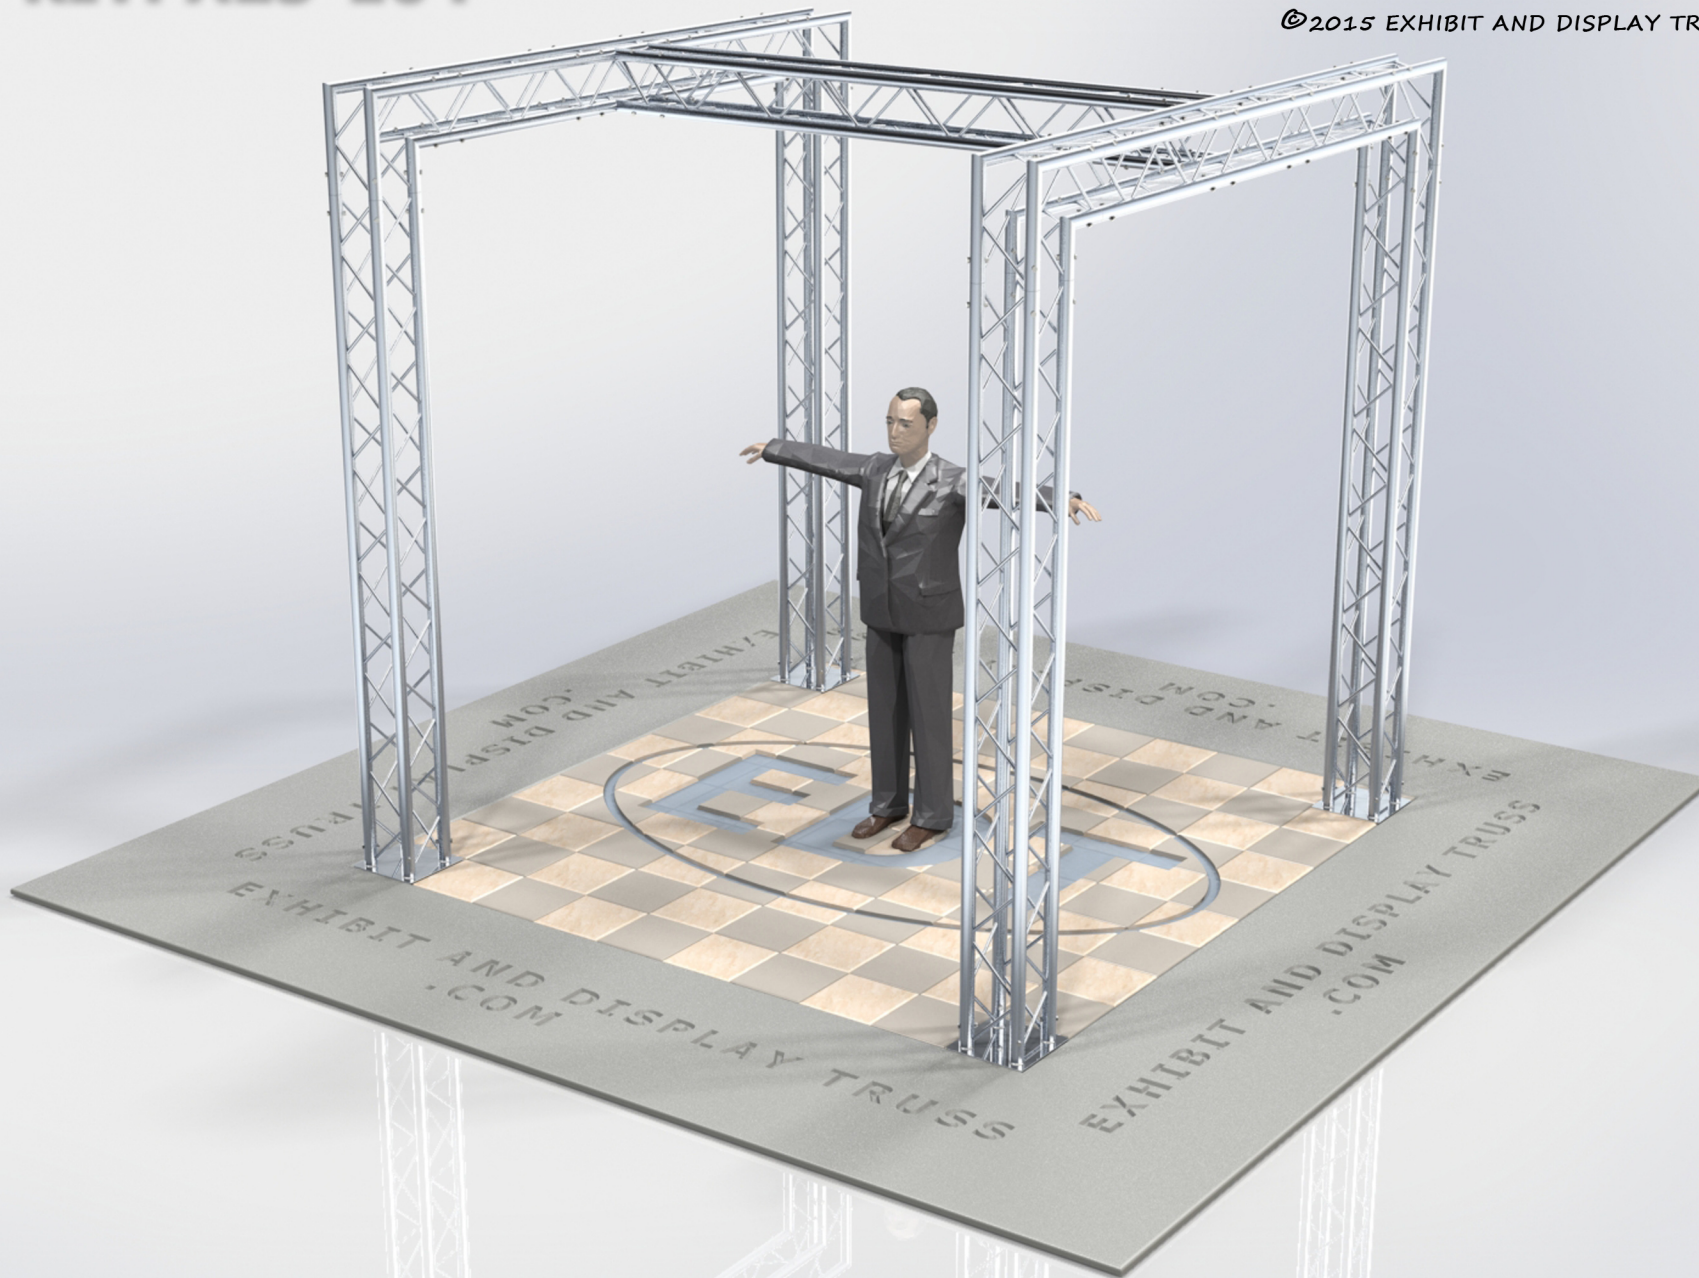

KIT: A25-104

10" Wide Aluminum Truss. 2" Chords with 1/2" Webs

©2015 EXHIBIT AND DISPLAY TRUSS.COM

Toll Free: 855-323-4866
Email: info@exhibitanddisplaytruss.com

ExhibitAndDisplayTruss.com

KIT: A25-104

10" Wide Aluminum Truss. 2" Chords with 1/2" Webs

©2015 EXHIBIT AND DISPLAY TRUSS.COM

EXPLODED VIEW

ITEM NO.	PART NUMBER	DESCRIPTION	QTY.
①	EDT10-BP4	Box Base Plate	4
②	EDT10-B2.6	2.6m Box Truss	4
③	EDT10-B0.8	0.8m Box Truss	4
④	EDT10-B2.2	2.2m Box Truss	1
⑤	EDT10-B2W90	2 Way 90° Junction	4
⑥	EDT10-B3WT	3 Way 90° "T" Junction	2

KIT: A25-104

10" Wide Aluminum Truss. 2" Chords with 1/2" Webs

©2015 EXHIBIT AND DISPLAY TRUSS.COM

Top View
Units: Feet & Inches
Metres

KIT: A25-104

10" Wide Aluminum Truss. 2" Chords with 1/2" Webs

©2015 EXHIBIT AND DISPLAY TRUSS.COM

Front View
Units: Feet & Inches
Metres

KIT: A25-104

10" Wide Aluminum Truss. 2" Chords with 1/2" Webs

©2015 EXHIBIT AND DISPLAY TRUSS.COM

SIDE VIEW
UNITS: FEET & INCHES
METRES