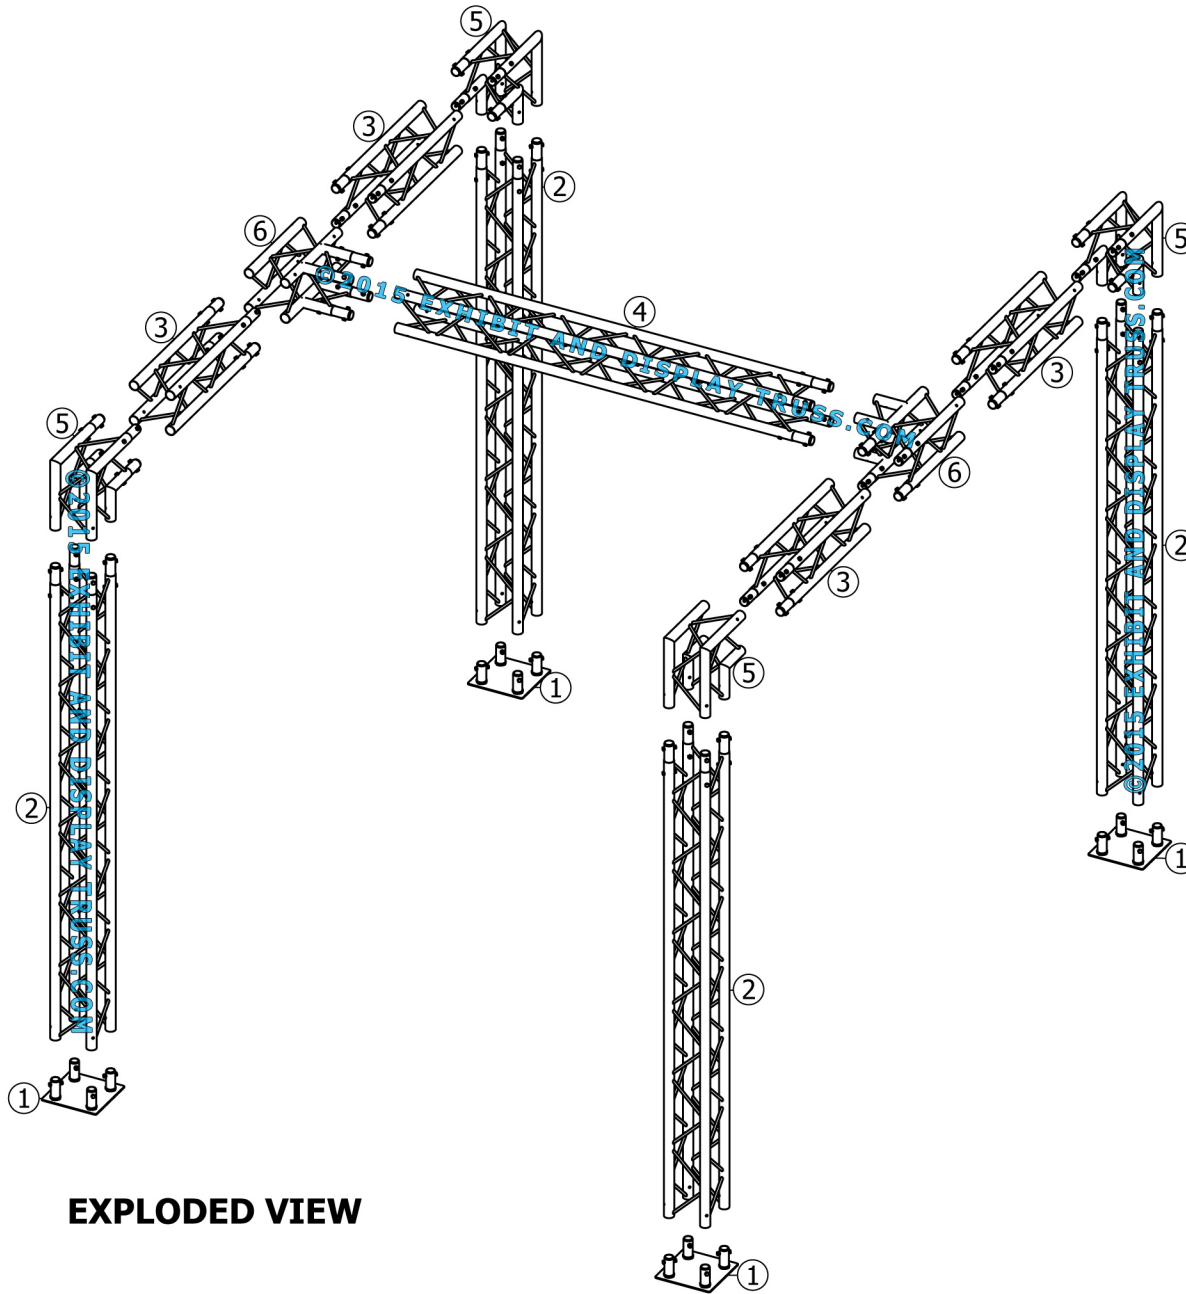

KIT: A25-104

10" Wide Aluminum Truss. 2" Chords with 1/2" Webs

©2015 EXHIBIT AND DISPLAY TRUSS.COM

Toll Free: 855-323-4866
Email: info@exhibitanddisplaytruss.com

ExhibitAndDisplayTruss.com

KIT: A25-104

10" Wide Aluminum Truss. 2" Chords with 1/2" Webs

©2015 EXHIBIT AND DISPLAY TRUSS.COM

EXPLODED VIEW

ITEM NO.	PART NUMBER	DESCRIPTION	QTY.
①	EDT10-BP4	Box Base Plate	4
②	EDT10-B2.6	2.6m Box Truss	4
③	EDT10-B0.8	0.8m Box Truss	4
④	EDT10-B2.2	2.2m Box Truss	1
⑤	EDT10-B2W90	2 Way 90° Junction	4
⑥	EDT10-B3WT	3 Way 90° "T" Junction	2

KIT: A25-104

10" Wide Aluminum Truss. 2" Chords with 1/2" Webs

©2015 EXHIBIT AND DISPLAY TRUSS.COM

Top View
Units: Feet & Inches
Metres

KIT: A25-104

10" Wide Aluminum Truss. 2" Chords with 1/2" Webs

©2015 EXHIBIT AND DISPLAY TRUSS.COM

Front View
Units: Feet & Inches
Metres

KIT: A25-104

10" Wide Aluminum Truss. 2" Chords with 1/2" Webs

©2015 EXHIBIT AND DISPLAY TRUSS.COM

SIDE VIEW
UNITS: FEET & INCHES
METRES