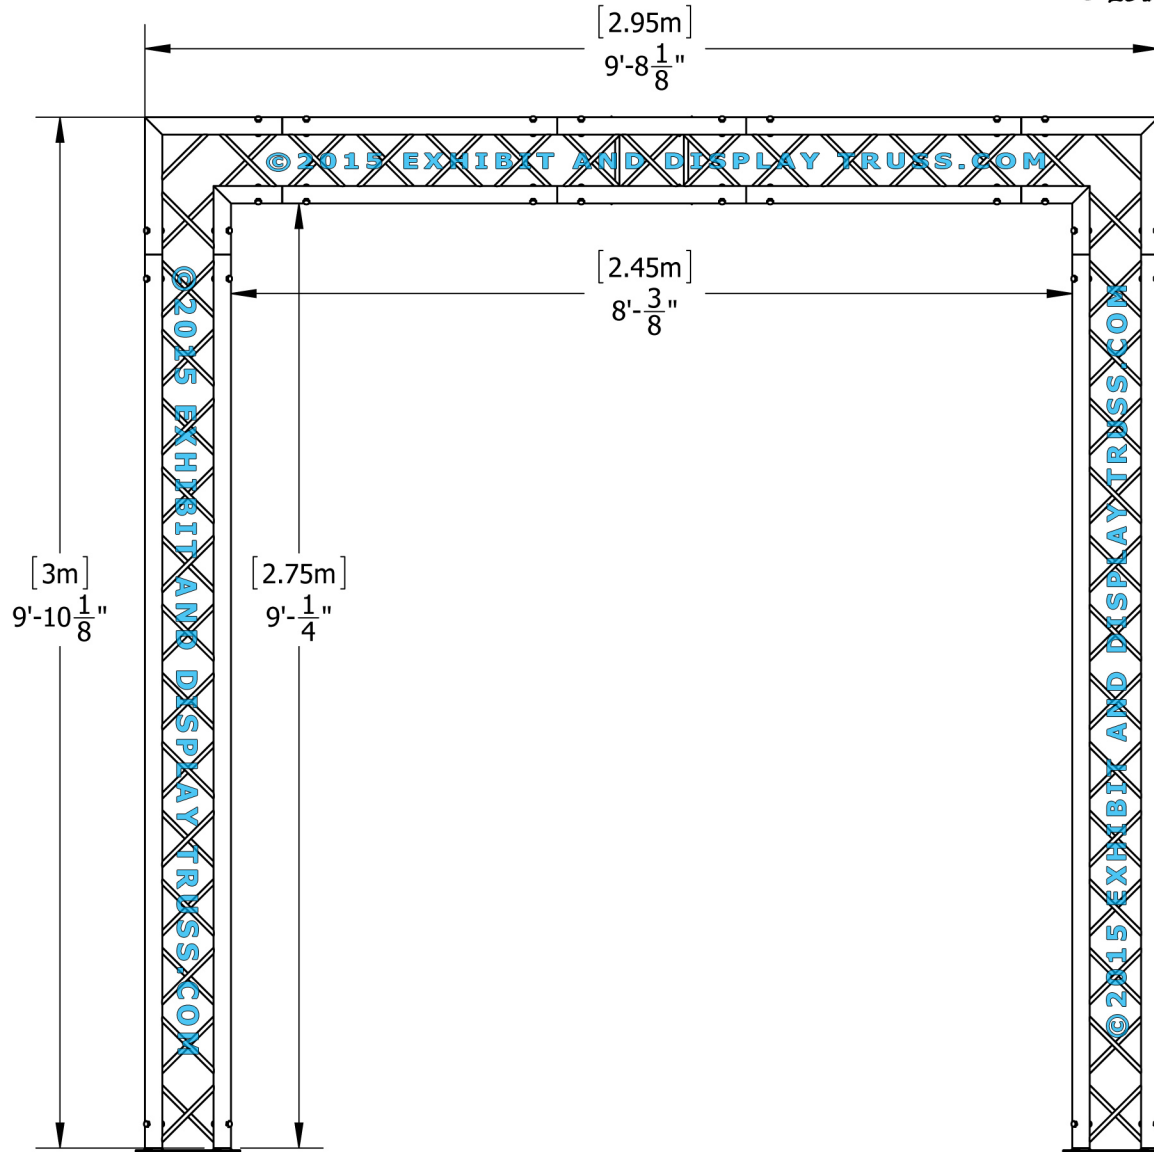

KIT: A25-104

10" Wide Aluminum Truss. 2" Chords with 1/2" Webs

©2015 EXHIBIT AND DISPLAY TRUSS.COM

Toll Free: 855-323-4866
Email: info@exhibitanddisplaytruss.com

ExhibitAndDisplayTruss.com

KIT: A25-104

10" Wide Aluminum Truss. 2" Chords with 1/2" Webs

©2015 EXHIBIT AND DISPLAY TRUSS.COM

EXPLODED VIEW

ITEM NO.	PART NUMBER	DESCRIPTION	QTY.
①	EDT10-BP4	Box Base Plate	4
②	EDT10-B2.6	2.6m Box Truss	4
③	EDT10-B0.8	0.8m Box Truss	4
④	EDT10-B2.2	2.2m Box Truss	1
⑤	EDT10-B2W90	2 Way 90° Junction	4
⑥	EDT10-B3WT	3 Way 90° "T" Junction	2

KIT: A25-104

10" Wide Aluminum Truss. 2" Chords with 1/2" Webs

©2015 EXHIBIT AND DISPLAY TRUSS.COM

Top View
Units: Feet & Inches
Metres

KIT: A25-104

10" Wide Aluminum Truss. 2" Chords with 1/2" Webs

©2015 EXHIBIT AND DISPLAY TRUSS.COM

Front View
Units: Feet & Inches
Metres

KIT: A25-104

10" Wide Aluminum Truss. 2" Chords with 1/2" Webs

©2015 EXHIBIT AND DISPLAY TRUSS.COM

SIDE VIEW
UNITS: FEET & INCHES
METRES