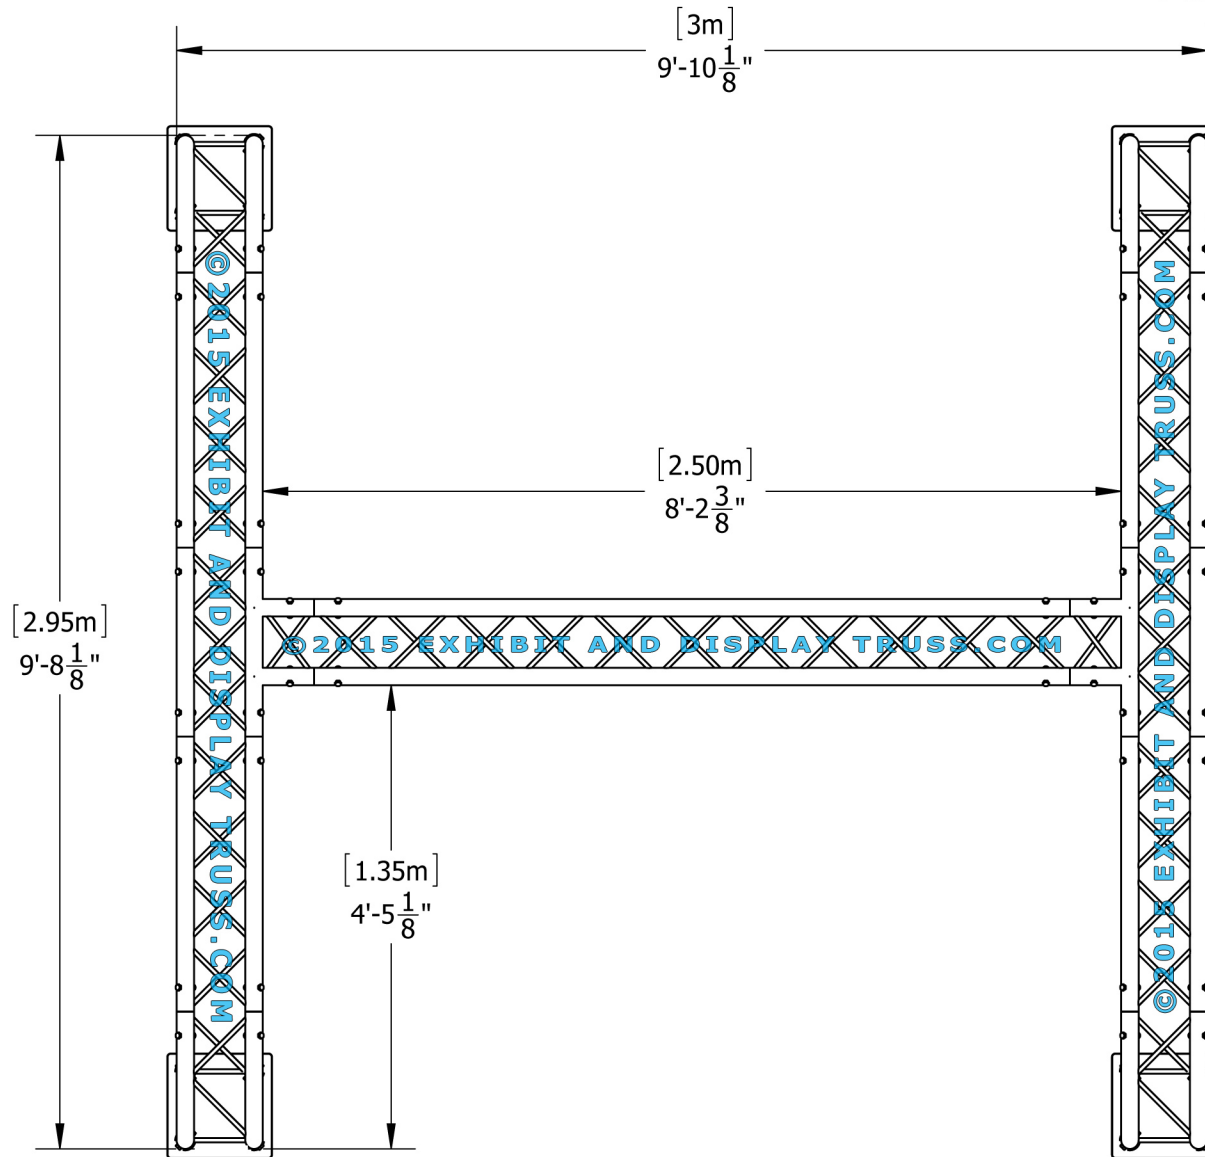

KIT: A25-104

10" Wide Aluminum Truss. 2" Chords with 1/2" Webs

©2015 EXHIBIT AND DISPLAY TRUSS.COM

Toll Free: 855-323-4866
Email: info@exhibitanddisplaytruss.com

ExhibitAndDisplayTruss.com

KIT: A25-104

10" Wide Aluminum Truss. 2" Chords with 1/2" Webs

©2015 EXHIBIT AND DISPLAY TRUSS.COM

EXPLODED VIEW

ITEM NO.	PART NUMBER	DESCRIPTION	QTY.
①	EDT10-BP4	Box Base Plate	4
②	EDT10-B2.6	2.6m Box Truss	4
③	EDT10-B0.8	0.8m Box Truss	4
④	EDT10-B2.2	2.2m Box Truss	1
⑤	EDT10-B2W90	2 Way 90° Junction	4
⑥	EDT10-B3WT	3 Way 90° "T" Junction	2

KIT: A25-104

10" Wide Aluminum Truss. 2" Chords with 1/2" Webs

©2015 EXHIBIT AND DISPLAY TRUSS.COM

Top View
Units: Feet & Inches
Metres

KIT: A25-104

10" Wide Aluminum Truss. 2" Chords with 1/2" Webs

©2015 EXHIBIT AND DISPLAY TRUSS.COM

Front View
Units: Feet & Inches
Metres

KIT: A25-104

10" Wide Aluminum Truss. 2" Chords with 1/2" Webs

©2015 EXHIBIT AND DISPLAY TRUSS.COM

SIDE VIEW
UNITS: FEET & INCHES
METRES