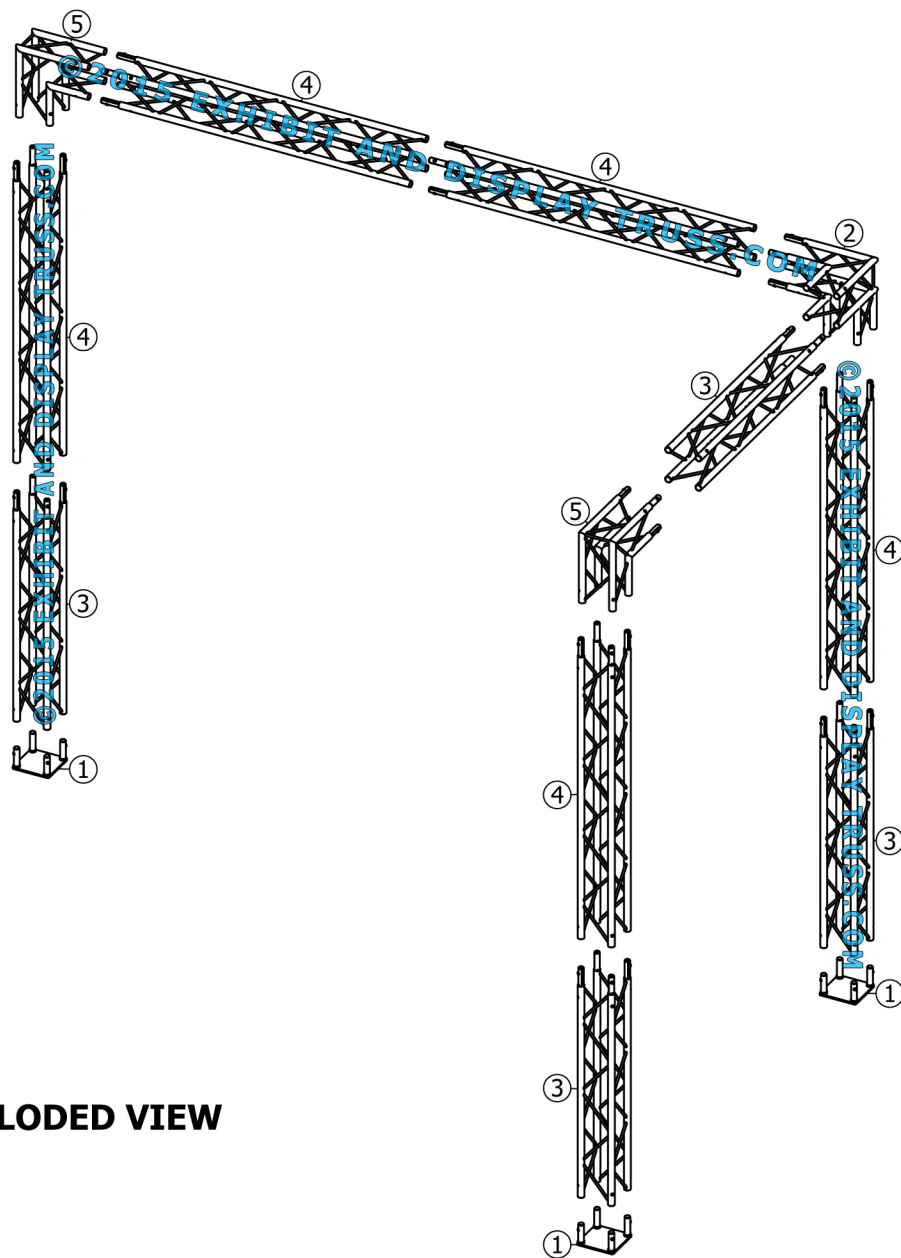

KIT: A25-64

6" Profile Aluminum Truss. 1" Chords with 5/16" Webs

©2015 EXHIBIT AND DISPLAY TRUSS.COM

Toll Free: 855-323-4866
Email: info@exhibitanddisplaytruss.com

ExhibitAndDisplayTruss.com

KIT: A25-64

6" Profile Aluminum Truss. 1" Chords with 5/16" Webs

©2015 EXHIBIT AND DISPLAY TRUSS.COM

EXPLODED VIEW

ITEM NO.	PART NUMBER	DESCRIPTION	QTY.
①	EDT6-BP4	Box Base Plate	3
②	EDT6-B3W90	3 Way 90° Junction	1
③	EDT6-B3	3'-0" Box Truss	4
④	EDT6-B4	4'-0" Box Truss	5
⑤	EDT6-B2W90	2 Way 90° Junction	2

KIT: A25-64

6" Profile Aluminum Truss. 1" Chords with 5/16" Webs

©2015 EXHIBIT AND DISPLAY TRUSS.COM

TOP VIEW
UNITS: FEET & INCHES

KIT: A25-64

6" Profile Aluminum Truss. 1" Chords with 5/16" Webs

©2015 EXHIBIT AND DISPLAY TRUSS.COM

FRONT VIEW
UNITS: FEET & INCHES

KIT: A25-64

6" Profile Aluminum Truss. 1" Chords with 5/16" Webs

©2015 EXHIBIT AND DISPLAY TRUSS.COM

SIDE VIEW
UNITS: FEET & INCHES