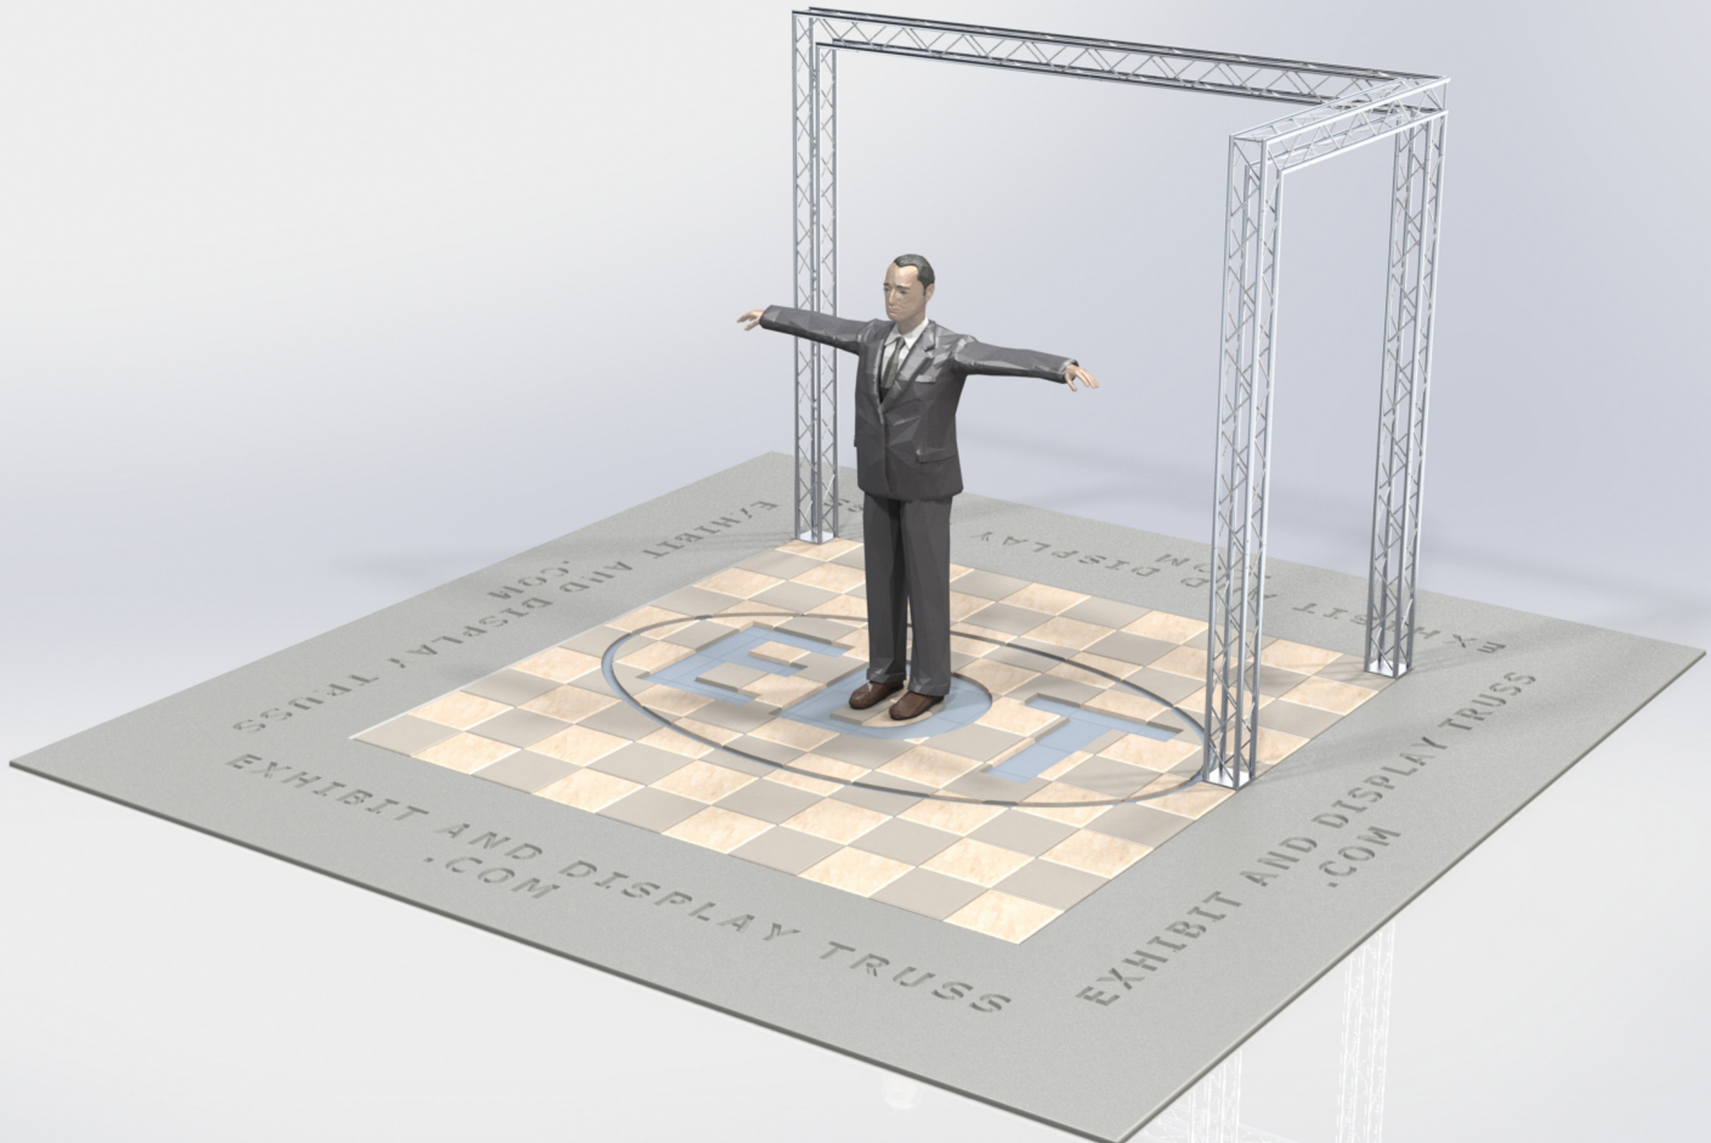

KIT: A25-64

6" Profile Aluminum Truss. 1" Chords with 5/16" Webs

©2015 EXHIBIT AND DISPLAY TRUSS.COM

Toll Free: 855-323-4866
Email: info@exhibitanddisplaytruss.com

ExhibitAndDisplayTruss.com

KIT: A25-64

6" Profile Aluminum Truss. 1" Chords with 5/16" Webs

©2015 EXHIBIT AND DISPLAY TRUSS.COM

EXPLODED VIEW

ITEM NO.	PART NUMBER	DESCRIPTION	QTY.
①	EDT6-BP4	Box Base Plate	3
②	EDT6-B3W90	3 Way 90° Junction	1
③	EDT6-B3	3'-0" Box Truss	4
④	EDT6-B4	4'-0" Box Truss	5
⑤	EDT6-B2W90	2 Way 90° Junction	2

KIT: A25-64

6" Profile Aluminum Truss. 1" Chords with 5/16" Webs

©2015 EXHIBIT AND DISPLAY TRUSS.COM

TOP VIEW
UNITS: FEET & INCHES

KIT: A25-64

6" Profile Aluminum Truss. 1" Chords with 5/16" Webs

©2015 EXHIBIT AND DISPLAY TRUSS.COM

FRONT VIEW
UNITS: FEET & INCHES

KIT: A25-64

6" Profile Aluminum Truss. 1" Chords with 5/16" Webs

©2015 EXHIBIT AND DISPLAY TRUSS.COM

SIDE VIEW
UNITS: FEET & INCHES