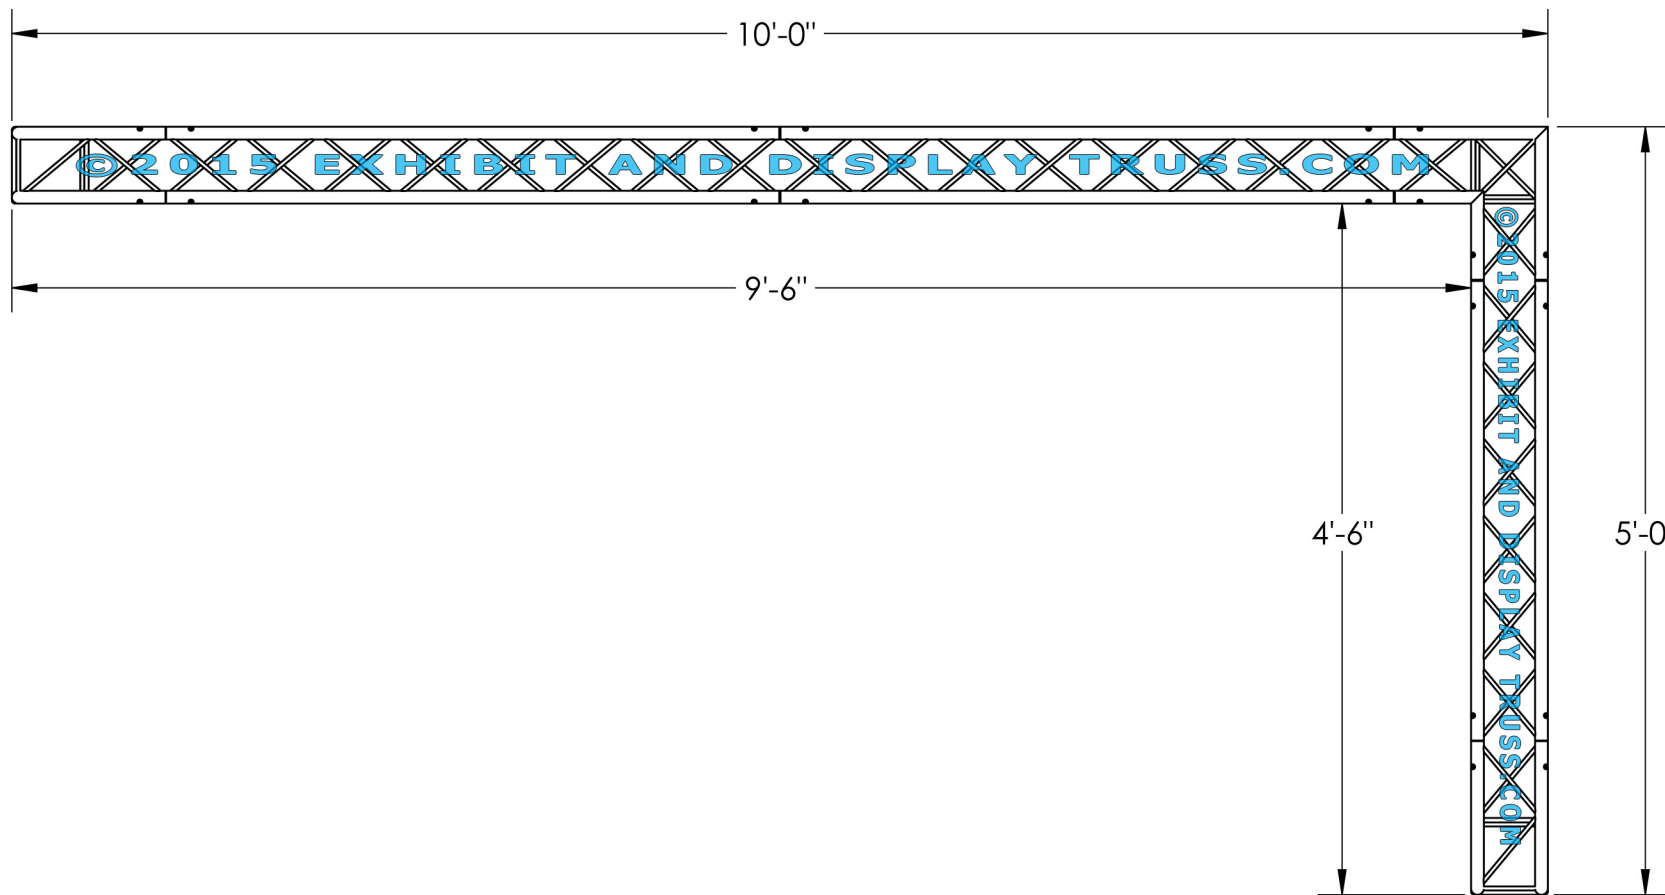

©2015 EXHIBIT AND DISPLAY TRUSS.COM

EXPLODED VIEW

ITEM NO.	PART NUMBER	DESCRIPTION	QTY.
①	EDT6-BP4	Box Base Plate	3
②	EDT6-B3W90	3 Way 90° Junction	1
③	EDT6-B3	3'-0" Box Truss	4
④	EDT6-B4	4'-0" Box Truss	5
⑤	EDT6-B2W90	2 Way 90° Junction	2

KIT: A25-64

6" Profile Aluminum Truss. 1" Chords with 5/16" Webs

©2015 EXHIBIT AND DISPLAY TRUSS.COM

TOP VIEW
UNITS: FEET & INCHES

KIT: A25-64

6" Profile Aluminum Truss. 1" Chords with 5/16" Webs

©2015 EXHIBIT AND DISPLAY TRUSS.COM

FRONT VIEW
UNITS: FEET & INCHES

KIT: A25-64

6" Profile Aluminum Truss. 1" Chords with 5/16" Webs

©2015 EXHIBIT AND DISPLAY TRUSS.COM

SIDE VIEW
UNITS: FEET & INCHES