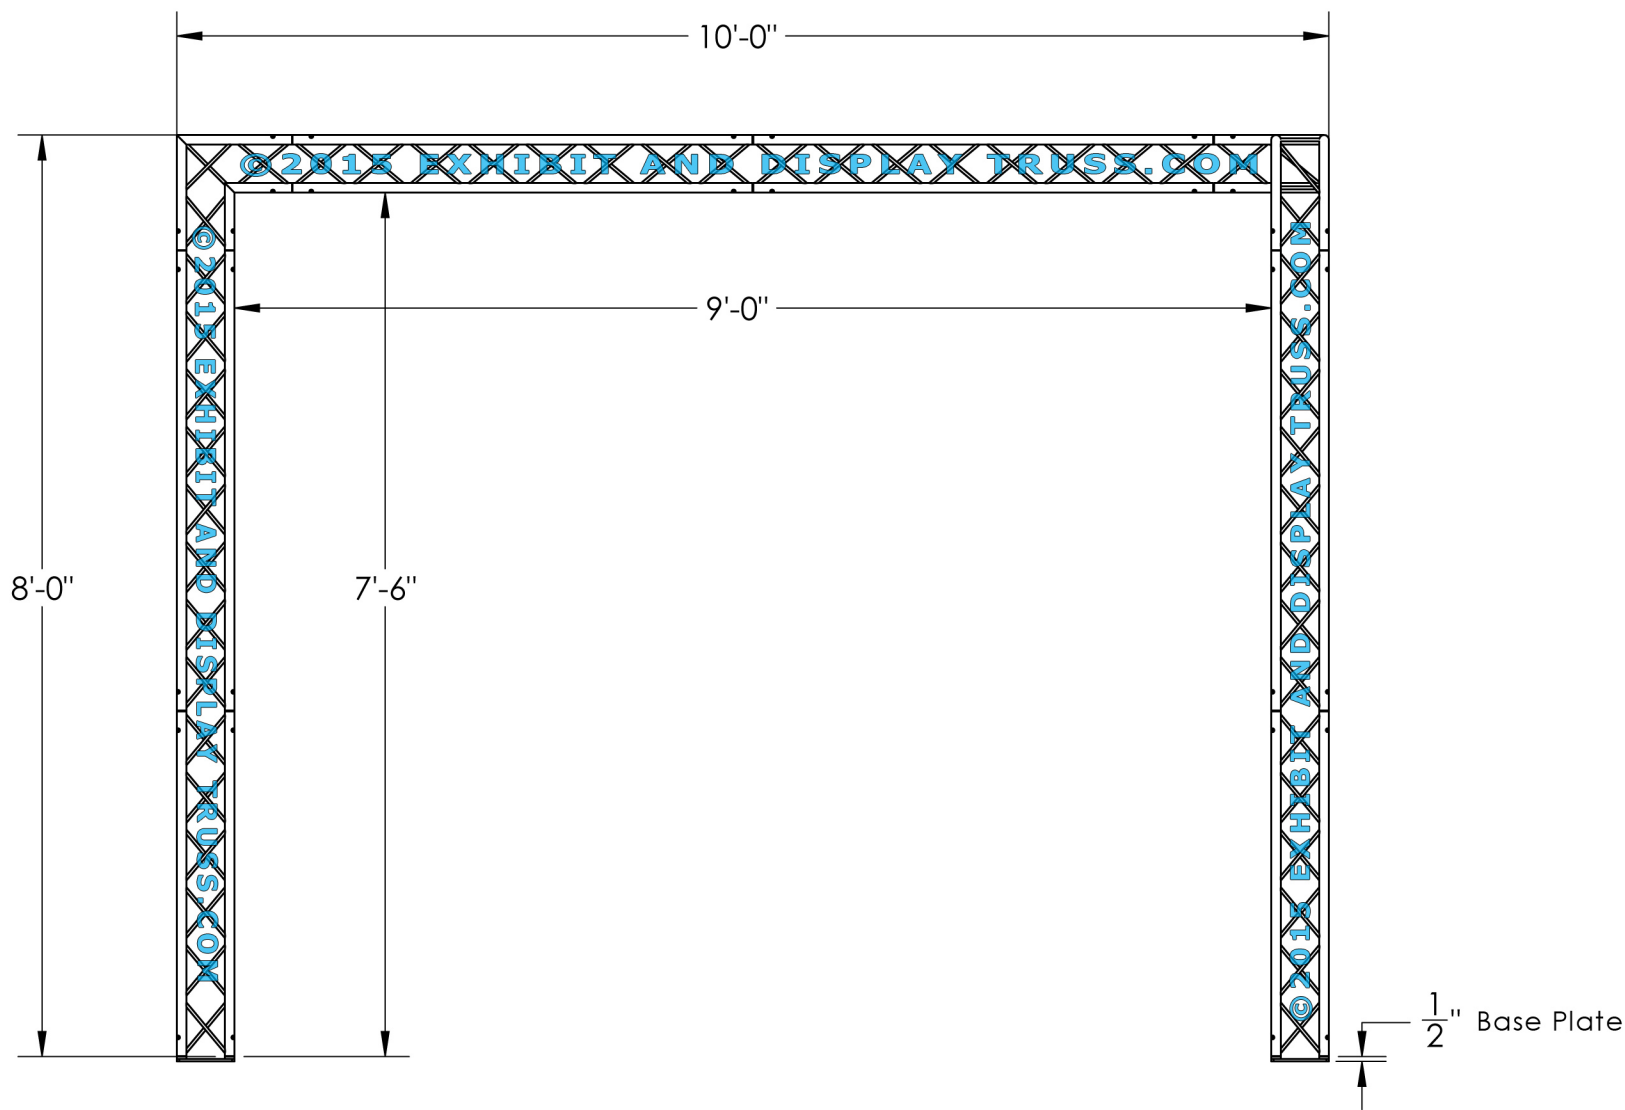

©2015 EXHIBIT AND DISPLAY TRUSS.COM

EXPLODED VIEW

ITEM NO.	PART NUMBER	DESCRIPTION	QTY.
①	EDT6-BP4	Box Base Plate	3
②	EDT6-B3W90	3 Way 90° Junction	1
③	EDT6-B3	3'-0" Box Truss	4
④	EDT6-B4	4'-0" Box Truss	5
⑤	EDT6-B2W90	2 Way 90° Junction	2

KIT: A25-64

6" Profile Aluminum Truss. 1" Chords with 5/16" Webs

©2015 EXHIBIT AND DISPLAY TRUSS.COM

TOP VIEW
UNITS: FEET & INCHES

KIT: A25-64

6" Profile Aluminum Truss. 1" Chords with 5/16" Webs

©2015 EXHIBIT AND DISPLAY TRUSS.COM

FRONT VIEW
UNITS: FEET & INCHES

KIT: A25-64

6" Profile Aluminum Truss. 1" Chords with 5/16" Webs

©2015 EXHIBIT AND DISPLAY TRUSS.COM

SIDE VIEW
UNITS: FEET & INCHES