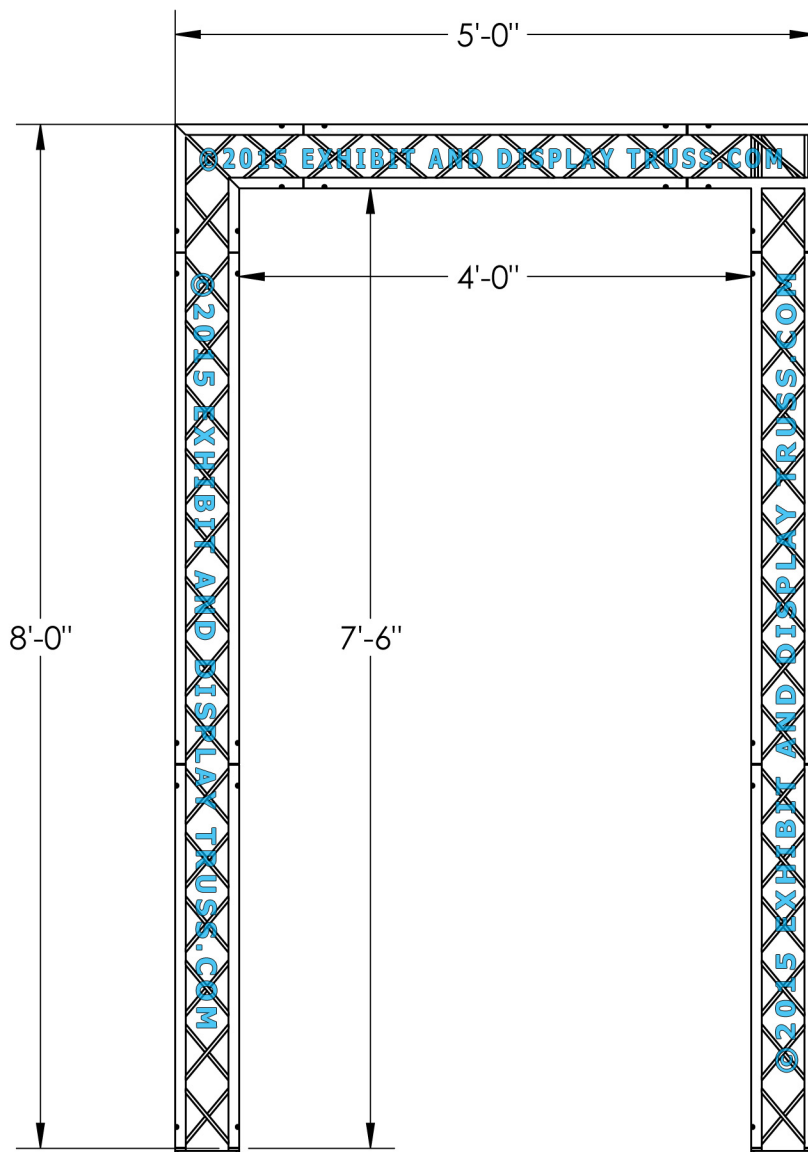

KIT: A25-64

6" Profile Aluminum Truss. 1" Chords with 5/16" Webs

©2015 EXHIBIT AND DISPLAY TRUSS.COM

Toll Free: 855-323-4866
Email: info@exhibitanddisplaytruss.com

ExhibitAndDisplayTruss.com

KIT: A25-64

6" Profile Aluminum Truss. 1" Chords with 5/16" Webs

©2015 EXHIBIT AND DISPLAY TRUSS.COM

EXPLODED VIEW

ITEM NO.	PART NUMBER	DESCRIPTION	QTY.
①	EDT6-BP4	Box Base Plate	3
②	EDT6-B3W90	3 Way 90° Junction	1
③	EDT6-B3	3'-0" Box Truss	4
④	EDT6-B4	4'-0" Box Truss	5
⑤	EDT6-B2W90	2 Way 90° Junction	2

KIT: A25-64

6" Profile Aluminum Truss. 1" Chords with 5/16" Webs

©2015 EXHIBIT AND DISPLAY TRUSS.COM

TOP VIEW
UNITS: FEET & INCHES

KIT: A25-64

6" Profile Aluminum Truss. 1" Chords with 5/16" Webs

©2015 EXHIBIT AND DISPLAY TRUSS.COM

FRONT VIEW
UNITS: FEET & INCHES

KIT: A25-64

6" Profile Aluminum Truss. 1" Chords with 5/16" Webs

©2015 EXHIBIT AND DISPLAY TRUSS.COM

SIDE VIEW
UNITS: FEET & INCHES