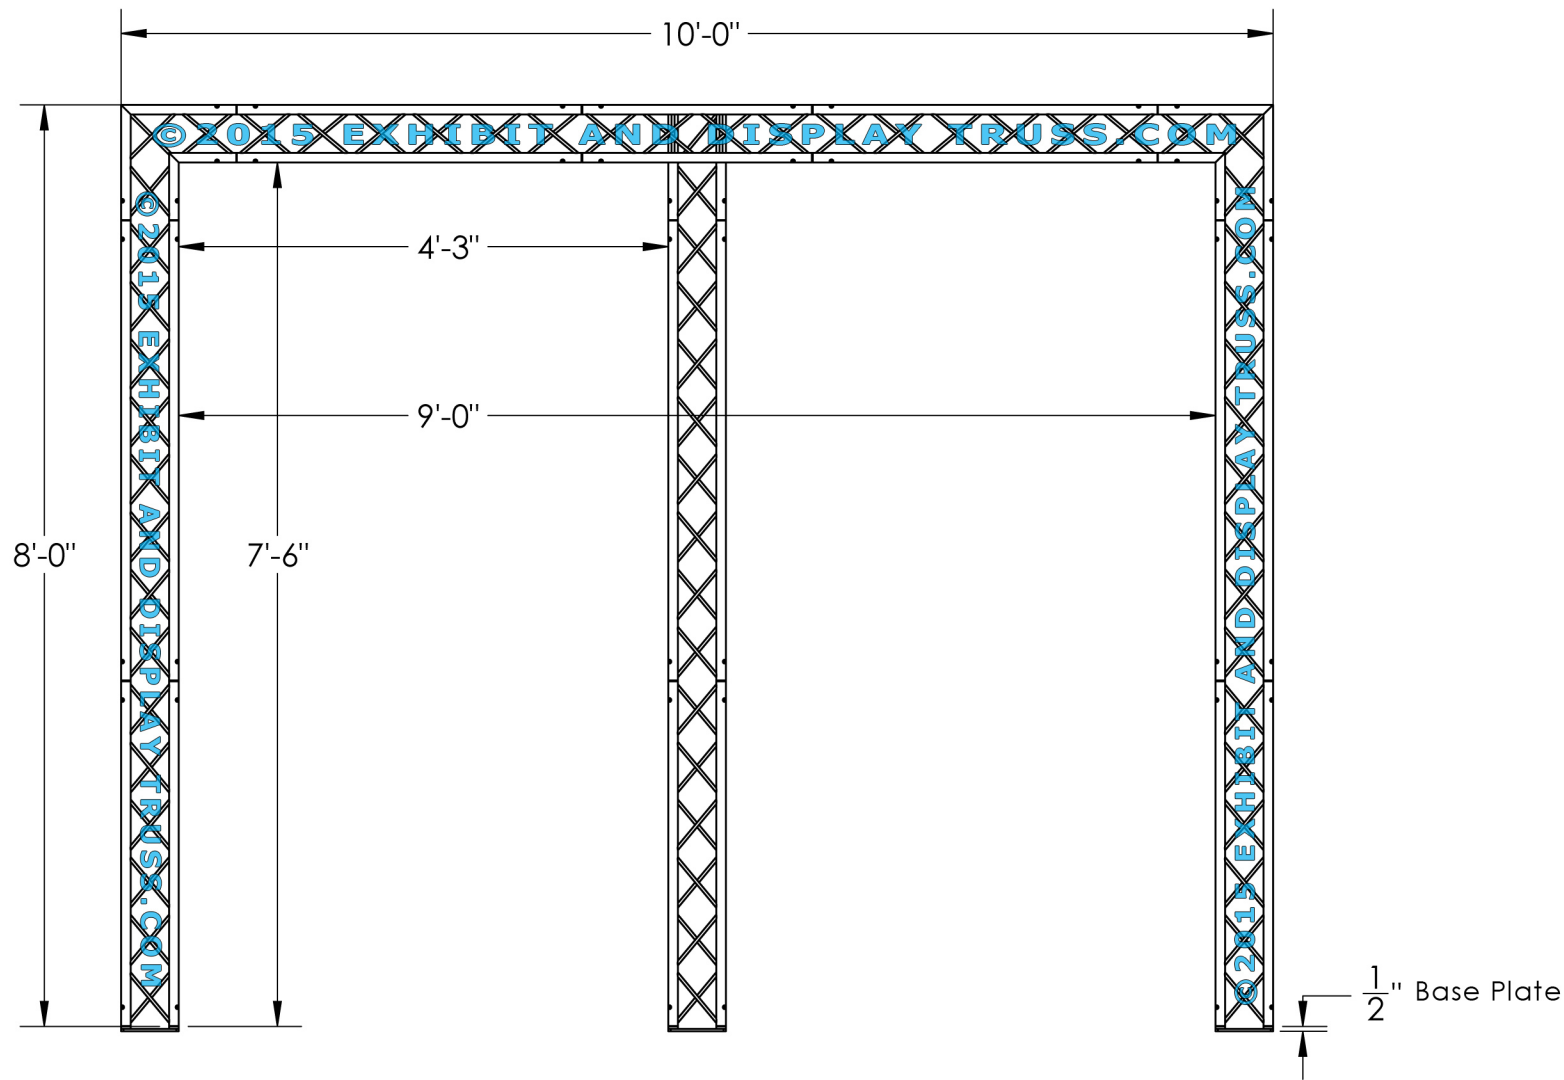

©2015 EXHIBIT AND DISPLAY TRUSS.COM

EXPLODED VIEW

ITEM NO.	PART NUMBER	DESCRIPTION	QTY.
①	EDT6-BP4	Box Base Plate	3
②	EDT6-B3Wtc	3 Way 90° "T" Junction (2')	1
③	EDT6-B3	3'-0" Box Truss	6
④	EDT6-B4	4'-0" Box Truss	3
⑤	EDT6-B2W90	2 Way 90° Junction	3

KIT: A26-64

6" Profile Aluminum Truss. 1" Chords with 5/16" Webs

©2015 EXHIBIT AND DISPLAY TRUSS.COM

TOP VIEW
UNITS: FEET & INCHES

KIT: A26-64

6" Profile Aluminum Truss. 1" Chords with 5/16" Webs

©2015 EXHIBIT AND DISPLAY TRUSS.COM

FRONT VIEW
UNITS: FEET & INCHES

KIT: A26-64

6" Profile Aluminum Truss. 1" Chords with 5/16" Webs

©2015 EXHIBIT AND DISPLAY TRUSS.COM

SIDE VIEW
UNITS: FEET & INCHES