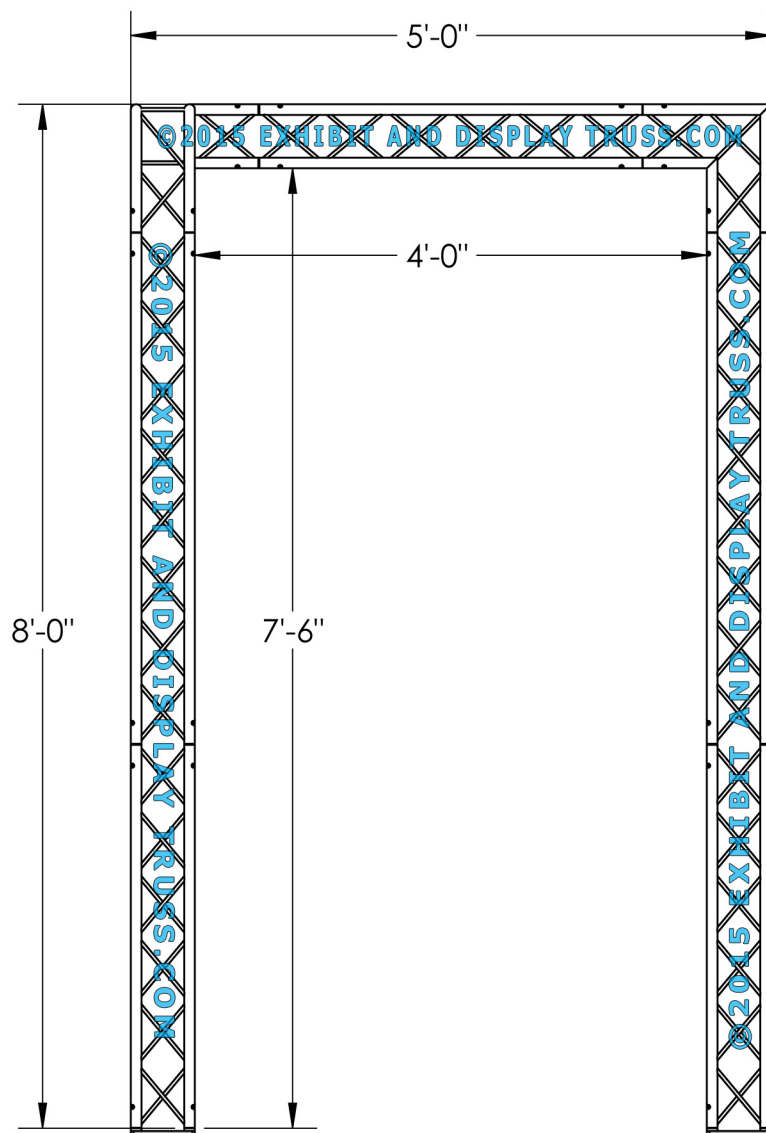

KIT: A26-64

6" Profile Aluminum Truss. 1" Chords with 5/16" Webs

©2015 EXHIBIT AND DISPLAY TRUSS.COM

Toll Free: 855-323-4866
Email: info@exhibitanddisplaytruss.com

ExhibitAndDisplayTruss.com

KIT: A26-64

6" Profile Aluminum Truss. 1" Chords with 5/16" Webs

©2015 EXHIBIT AND DISPLAY TRUSS.COM

EXPLODED VIEW

ITEM NO.	PART NUMBER	DESCRIPTION	QTY.
①	EDT6-BP4	Box Base Plate	3
②	EDT6-B3Wtc	3 Way 90° "T" Junction (2')	1
③	EDT6-B3	3'-0" Box Truss	6
④	EDT6-B4	4'-0" Box Truss	3
⑤	EDT6-B2W90	2 Way 90° Junction	3

KIT: A26-64

6" Profile Aluminum Truss. 1" Chords with 5/16" Webs

©2015 EXHIBIT AND DISPLAY TRUSS.COM

TOP VIEW
UNITS: FEET & INCHES

KIT: A26-64

6" Profile Aluminum Truss. 1" Chords with 5/16" Webs

©2015 EXHIBIT AND DISPLAY TRUSS.COM

FRONT VIEW
UNITS: FEET & INCHES

KIT: A26-64

6" Profile Aluminum Truss. 1" Chords with 5/16" Webs

©2015 EXHIBIT AND DISPLAY TRUSS.COM

SIDE VIEW
UNITS: FEET & INCHES