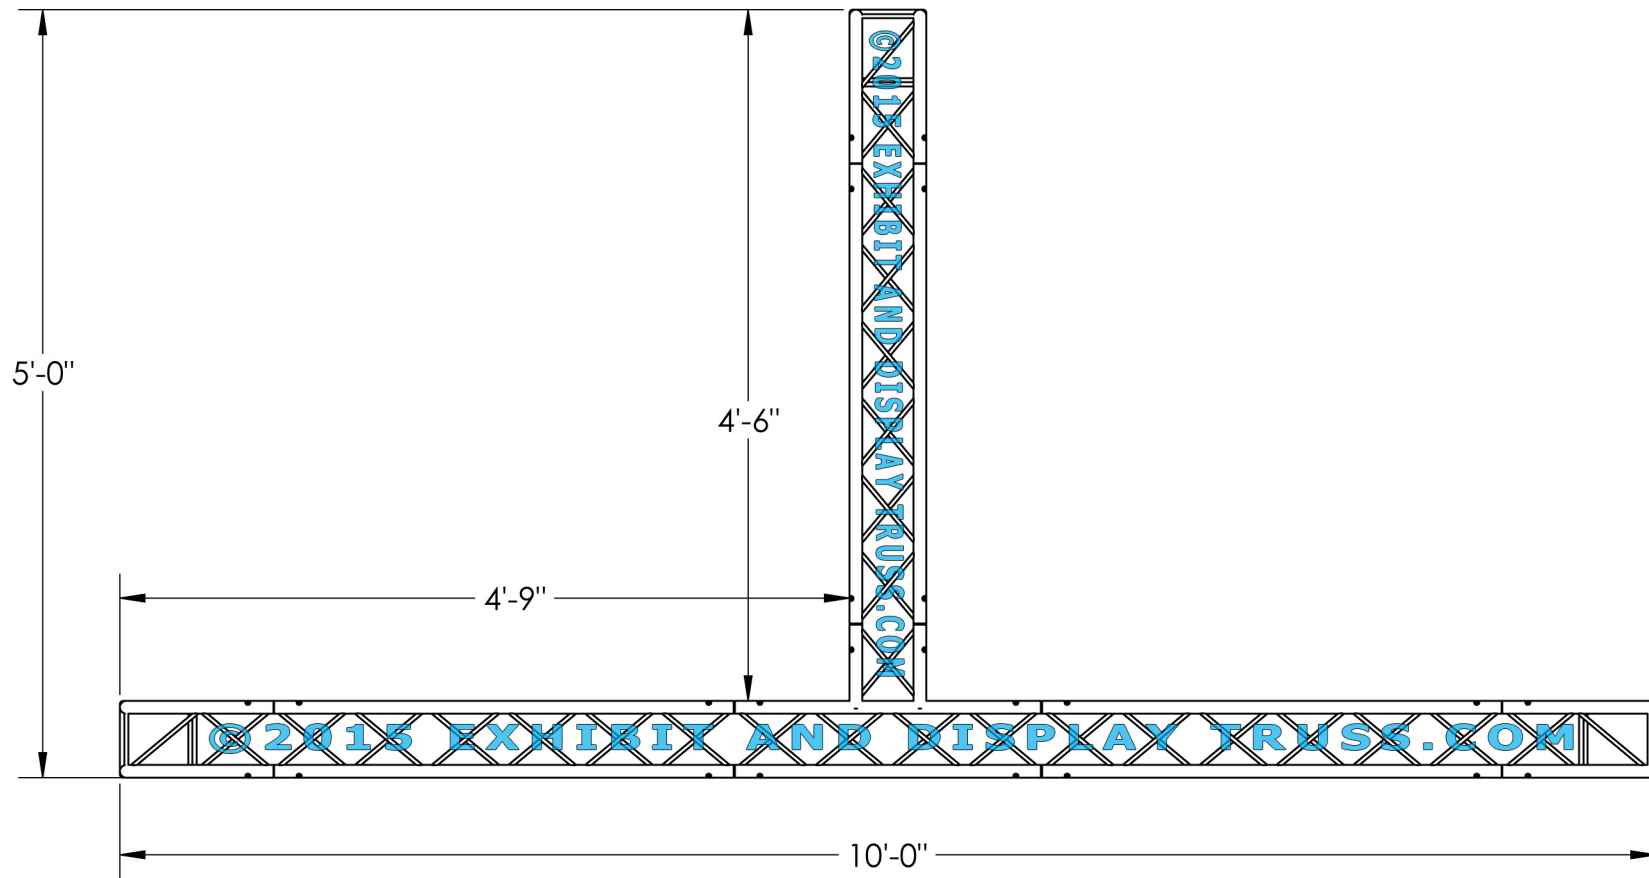

KIT: A26-64

6" Profile Aluminum Truss. 1" Chords with 5/16" Webs

©2015 EXHIBIT AND DISPLAY TRUSS.COM

Toll Free: 855-323-4866
Email: info@exhibitanddisplaytruss.com

ExhibitAndDisplayTruss.com

KIT: A26-64

6" Profile Aluminum Truss. 1" Chords with 5/16" Webs

©2015 EXHIBIT AND DISPLAY TRUSS.COM

EXPLODED VIEW

ITEM NO.	PART NUMBER	DESCRIPTION	QTY.
①	EDT6-BP4	Box Base Plate	3
②	EDT6-B3Wtc	3 Way 90° "T" Junction (2')	1
③	EDT6-B3	3'-0" Box Truss	6
④	EDT6-B4	4'-0" Box Truss	3
⑤	EDT6-B2W90	2 Way 90° Junction	3

KIT: A26-64

6" Profile Aluminum Truss. 1" Chords with 5/16" Webs

©2015 EXHIBIT AND DISPLAY TRUSS.COM

TOP VIEW
UNITS: FEET & INCHES

KIT: A26-64

6" Profile Aluminum Truss. 1" Chords with 5/16" Webs

©2015 EXHIBIT AND DISPLAY TRUSS.COM

FRONT VIEW
UNITS: FEET & INCHES

KIT: A26-64

6" Profile Aluminum Truss. 1" Chords with 5/16" Webs

©2015 EXHIBIT AND DISPLAY TRUSS.COM

SIDE VIEW
UNITS: FEET & INCHES