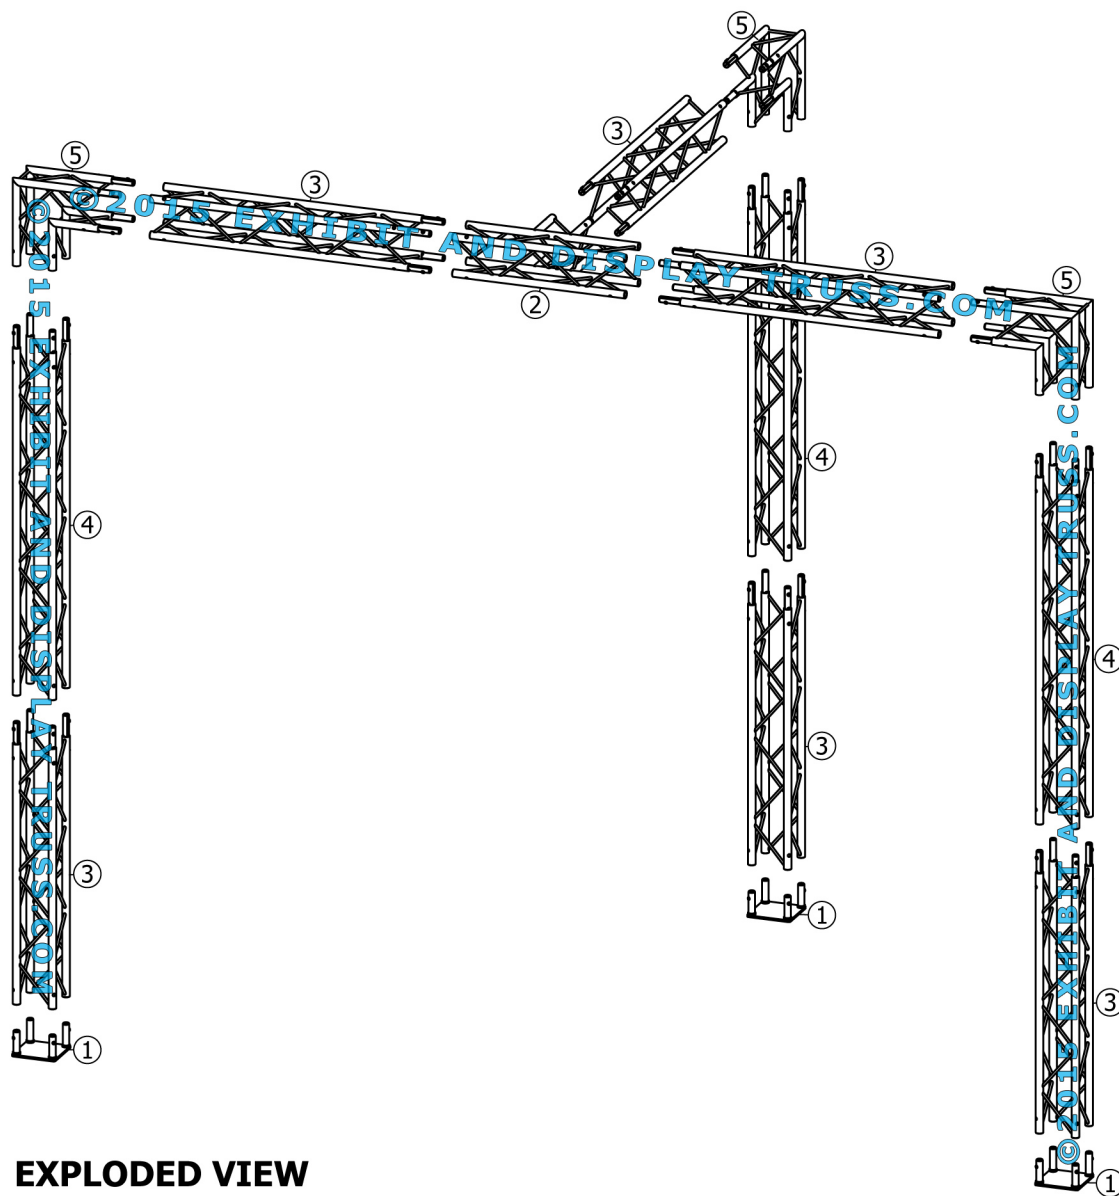

KIT: A26-64

6" Profile Aluminum Truss. 1" Chords with 5/16" Webs

©2015 EXHIBIT AND DISPLAY TRUSS.COM

Toll Free: 855-323-4866
Email: info@exhibitanddisplaytruss.com

ExhibitAndDisplayTruss.com

KIT: A26-64

6" Profile Aluminum Truss. 1" Chords with 5/16" Webs

©2015 EXHIBIT AND DISPLAY TRUSS.COM

EXPLODED VIEW

ITEM NO.	PART NUMBER	DESCRIPTION	QTY.
①	EDT6-BP4	Box Base Plate	3
②	EDT6-B3Wtc	3 Way 90° "T" Junction (2')	1
③	EDT6-B3	3'-0" Box Truss	6
④	EDT6-B4	4'-0" Box Truss	3
⑤	EDT6-B2W90	2 Way 90° Junction	3

KIT: A26-64

6" Profile Aluminum Truss. 1" Chords with 5/16" Webs

©2015 EXHIBIT AND DISPLAY TRUSS.COM

TOP VIEW
UNITS: FEET & INCHES

KIT: A26-64

6" Profile Aluminum Truss. 1" Chords with 5/16" Webs

©2015 EXHIBIT AND DISPLAY TRUSS.COM

FRONT VIEW
UNITS: FEET & INCHES

KIT: A26-64

6" Profile Aluminum Truss. 1" Chords with 5/16" Webs

©2015 EXHIBIT AND DISPLAY TRUSS.COM

SIDE VIEW
UNITS: FEET & INCHES