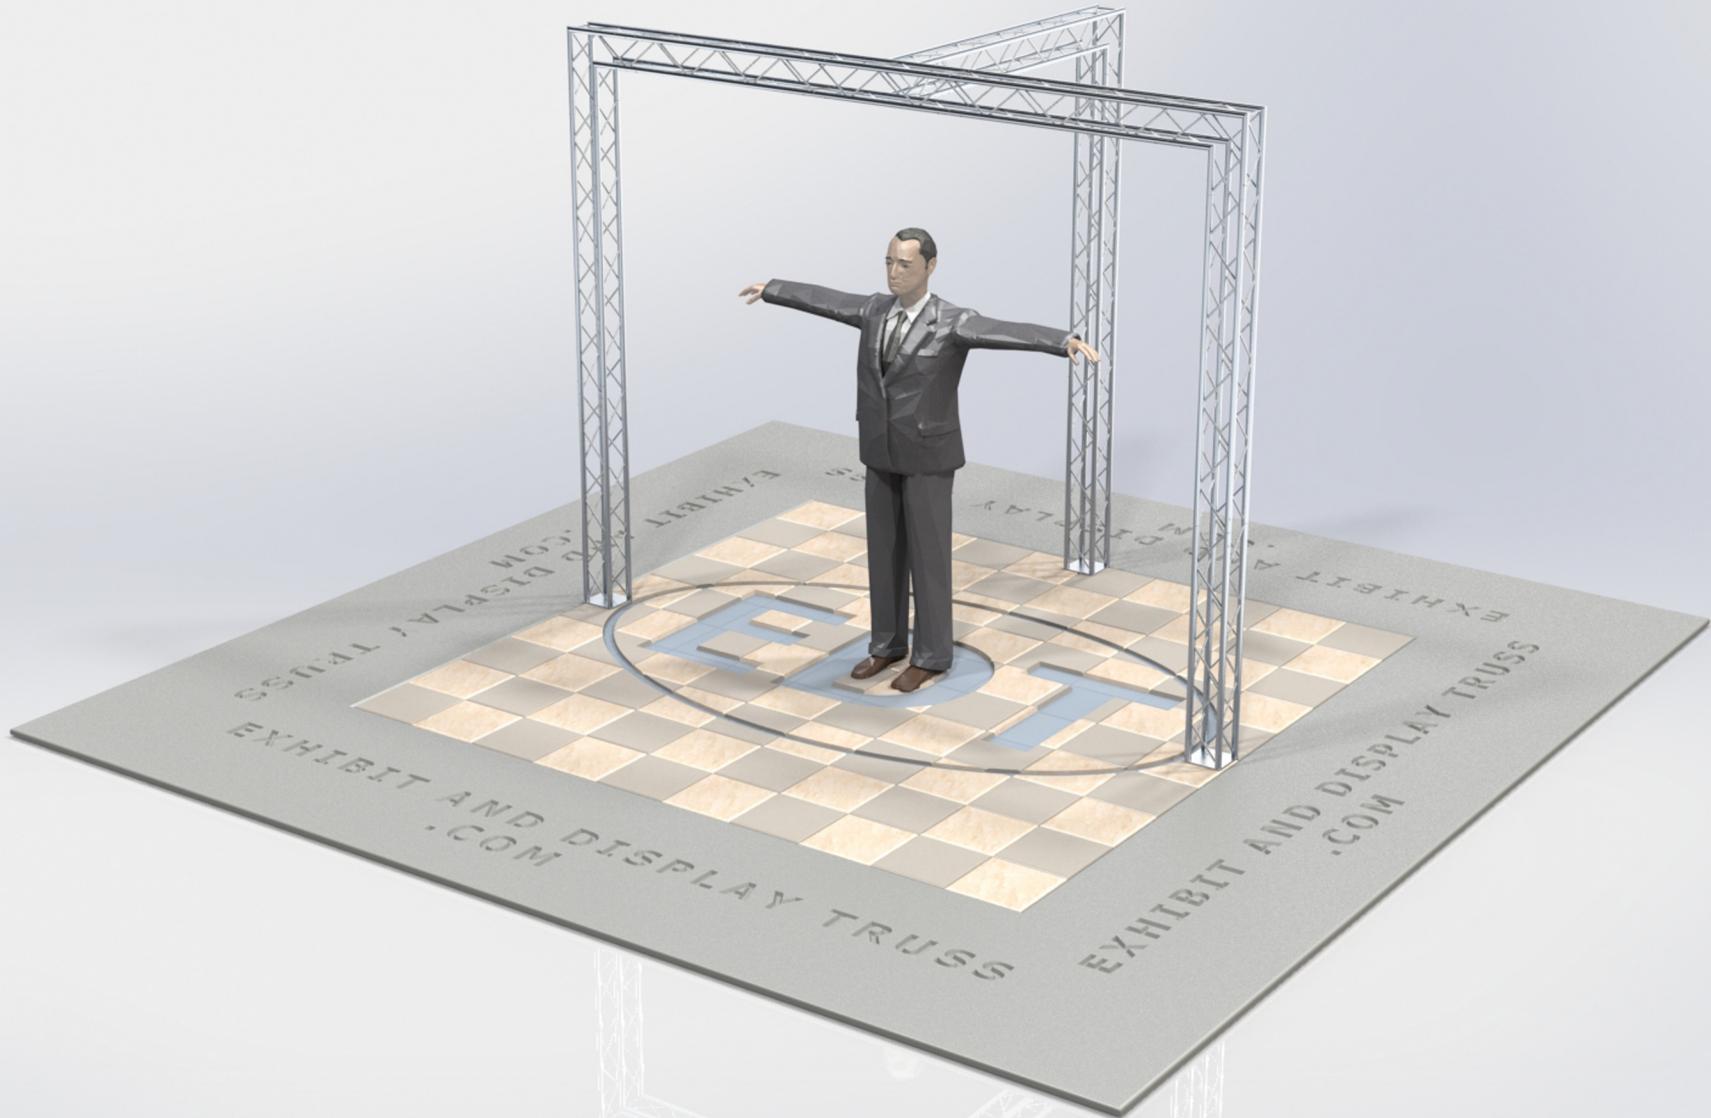

KIT: A26-64

6" Profile Aluminum Truss. 1" Chords with 5/16" Webs

©2015 EXHIBIT AND DISPLAY TRUSS.COM

Toll Free: 855-323-4866
Email: info@exhibitanddisplaytruss.com

ExhibitAndDisplayTruss.com

KIT: A26-64

6" Profile Aluminum Truss. 1" Chords with 5/16" Webs

©2015 EXHIBIT AND DISPLAY TRUSS.COM

EXPLODED VIEW

ITEM NO.	PART NUMBER	DESCRIPTION	QTY.
①	EDT6-BP4	Box Base Plate	3
②	EDT6-B3Wtc	3 Way 90° "T" Junction (2')	1
③	EDT6-B3	3'-0" Box Truss	6
④	EDT6-B4	4'-0" Box Truss	3
⑤	EDT6-B2W90	2 Way 90° Junction	3

KIT: A26-64

6" Profile Aluminum Truss. 1" Chords with 5/16" Webs

©2015 EXHIBIT AND DISPLAY TRUSS.COM

TOP VIEW
UNITS: FEET & INCHES

KIT: A26-64

6" Profile Aluminum Truss. 1" Chords with 5/16" Webs

©2015 EXHIBIT AND DISPLAY TRUSS.COM

FRONT VIEW
UNITS: FEET & INCHES

KIT: A26-64

6" Profile Aluminum Truss. 1" Chords with 5/16" Webs

©2015 EXHIBIT AND DISPLAY TRUSS.COM

SIDE VIEW
UNITS: FEET & INCHES