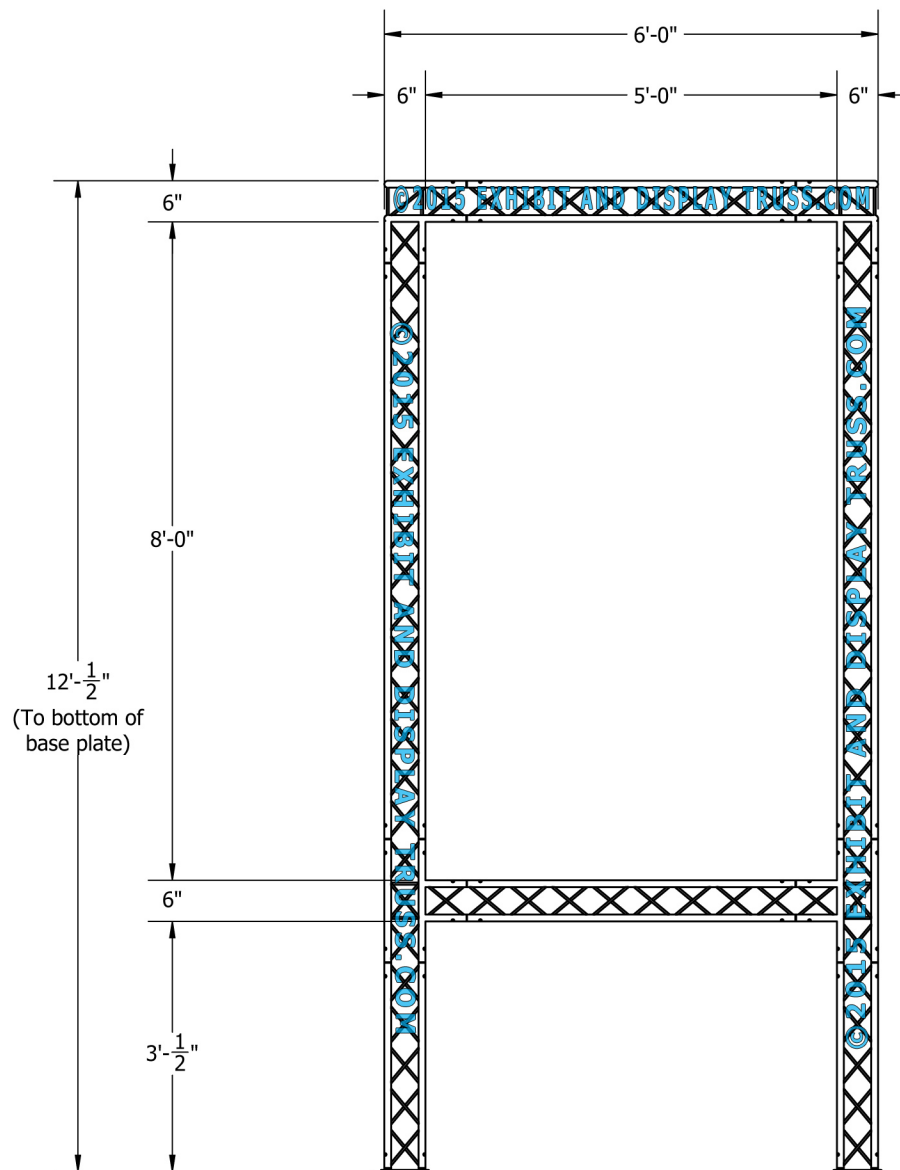

KIT: A27-64

6" Wide Aluminum Truss. 1" Chords with 5/16" Webs

©2015 EXHIBIT AND DISPLAY TRUSS.COM

Toll Free: 855-323-4866
Email: info@exhibitanddisplaytruss.com

ExhibitAndDisplayTruss.com

KIT: A27-64

6" Wide Aluminum Truss. 1" Chords with 5/16" Webs

©2015 EXHIBIT AND DISPLAY TRUSS.COM

EXPLODED VIEW

ITEM NO.	PART NUMBER	DESCRIPTION	QTY.
①	EDT6-BP4	Box Base Plate	4
②	EDT6-B2-6	2'-6" Box Truss	4
③	EDT6-B4	4'-0" Box Truss	8
④	EDT6-B7	7'-0" Box Truss	4
⑤	EDT6-B3W90	3 Way 90° Junction	4
⑥	EDT6-B4W90	4 Way 90° Junction	4

KIT: A27-64

6" Wide Aluminum Truss. 1" Chords with 5/16" Webs

©2015 EXHIBIT AND DISPLAY TRUSS.COM

TOP VIEW
UNITS: FEET & INCHES

KIT: A27-64

6" Wide Aluminum Truss. 1" Chords with 5/16" Webs

©2015 EXHIBIT AND DISPLAY TRUSS.COM

FRONT VIEW
UNITS: FEET & INCHES