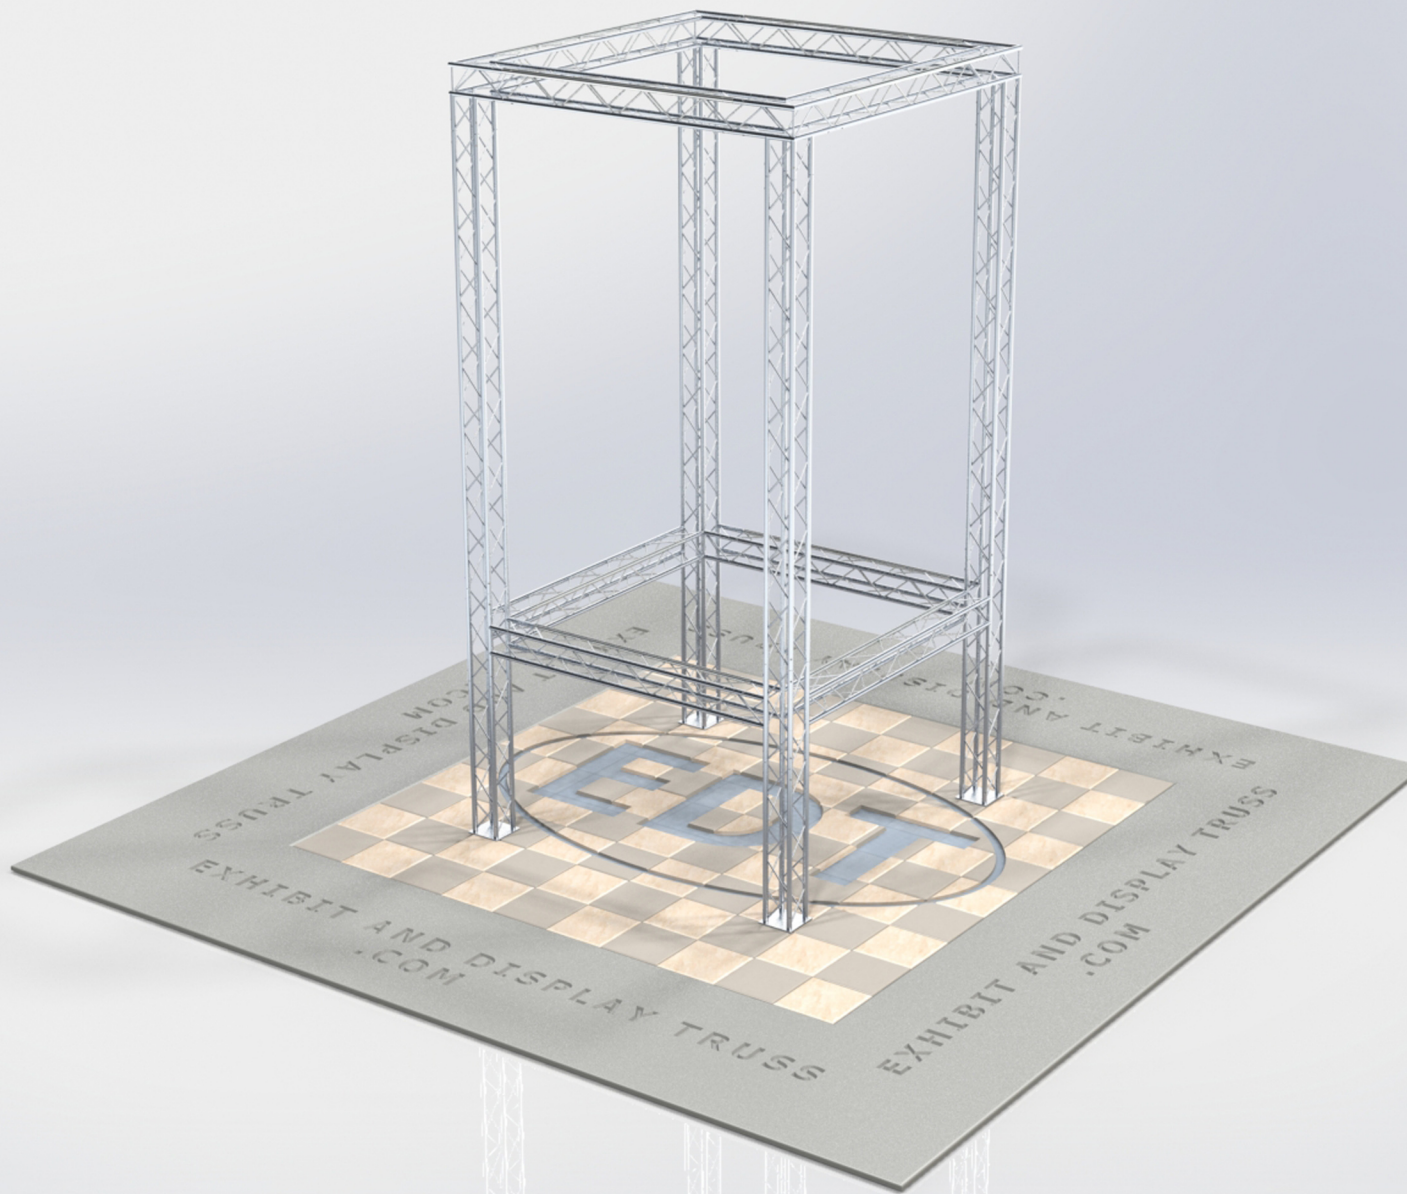

KIT: A27-64

6" Wide Aluminum Truss. 1" Chords with 5/16" Webs

©2015 EXHIBIT AND DISPLAY TRUSS.COM

Toll Free: 855-323-4866
Email: info@exhibitanddisplaytruss.com

ExhibitAndDisplayTruss.com

KIT: A27-64

6" Wide Aluminum Truss. 1" Chords with 5/16" Webs

©2015 EXHIBIT AND DISPLAY TRUSS.COM

EXPLODED VIEW

ITEM NO.	PART NUMBER	DESCRIPTION	QTY.
①	EDT6-BP4	Box Base Plate	4
②	EDT6-B2-6	2'-6" Box Truss	4
③	EDT6-B4	4'-0" Box Truss	8
④	EDT6-B7	7'-0" Box Truss	4
⑤	EDT6-B3W90	3 Way 90° Junction	4
⑥	EDT6-B4W90	4 Way 90° Junction	4

KIT: A27-64

6" Wide Aluminum Truss. 1" Chords with 5/16" Webs

©2015 EXHIBIT AND DISPLAY TRUSS.COM

TOP VIEW
UNITS: FEET & INCHES

KIT: A27-64

6" Wide Aluminum Truss. 1" Chords with 5/16" Webs

©2015 EXHIBIT AND DISPLAY TRUSS.COM