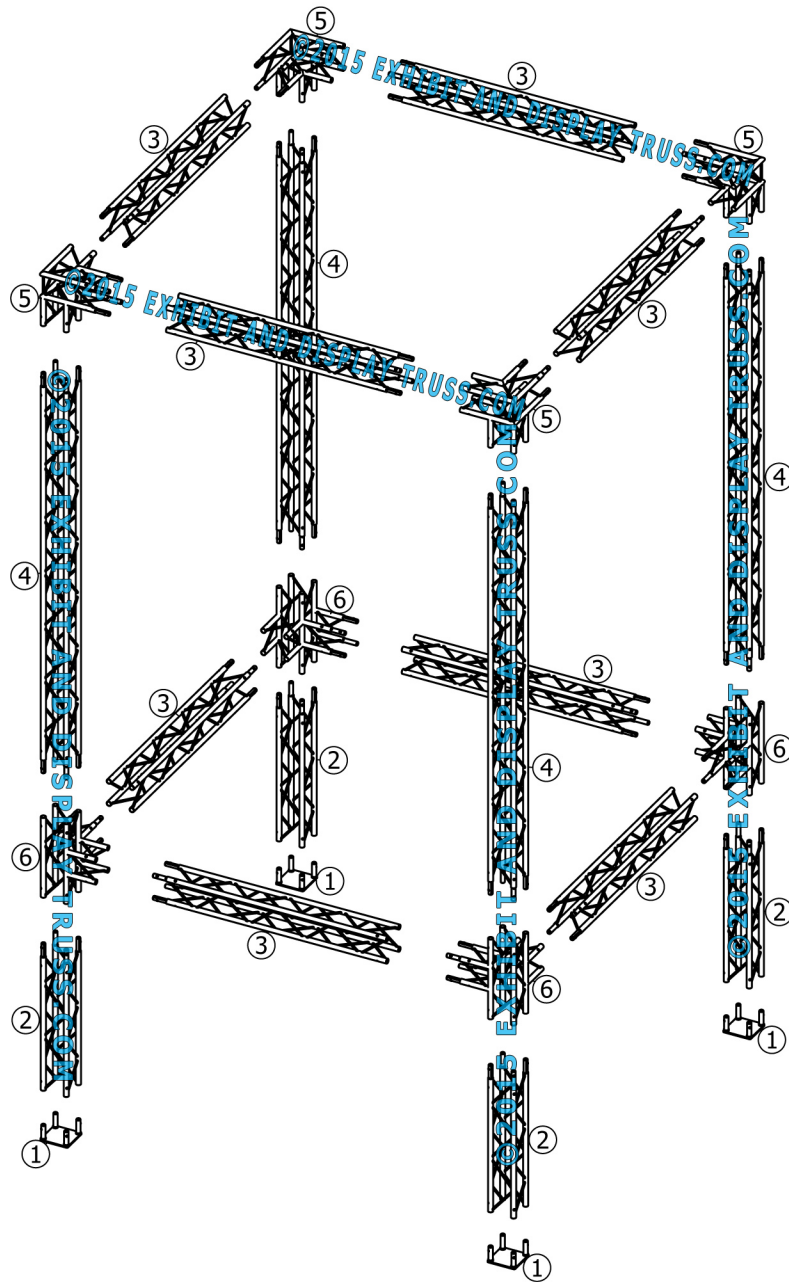

KIT: A27-64

6" Wide Aluminum Truss. 1" Chords with 5/16" Webs

©2015 EXHIBIT AND DISPLAY TRUSS.COM

Toll Free: 855-323-4866
Email: info@exhibitanddisplaytruss.com

ExhibitAndDisplayTruss.com

KIT: A27-64

6" Wide Aluminum Truss. 1" Chords with 5/16" Webs

©2015 EXHIBIT AND DISPLAY TRUSS.COM

EXPLODED VIEW

ITEM NO.	PART NUMBER	DESCRIPTION	QTY.
①	EDT6-BP4	Box Base Plate	4
②	EDT6-B2-6	2'-6" Box Truss	4
③	EDT6-B4	4'-0" Box Truss	8
④	EDT6-B7	7'-0" Box Truss	4
⑤	EDT6-B3W90	3 Way 90° Junction	4
⑥	EDT6-B4W90	4 Way 90° Junction	4

KIT: A27-64

6" Wide Aluminum Truss. 1" Chords with 5/16" Webs

©2015 EXHIBIT AND DISPLAY TRUSS.COM

TOP VIEW
UNITS: FEET & INCHES

KIT: A27-64

6" Wide Aluminum Truss. 1" Chords with 5/16" Webs

©2015 EXHIBIT AND DISPLAY TRUSS.COM

FRONT VIEW
UNITS: FEET & INCHES