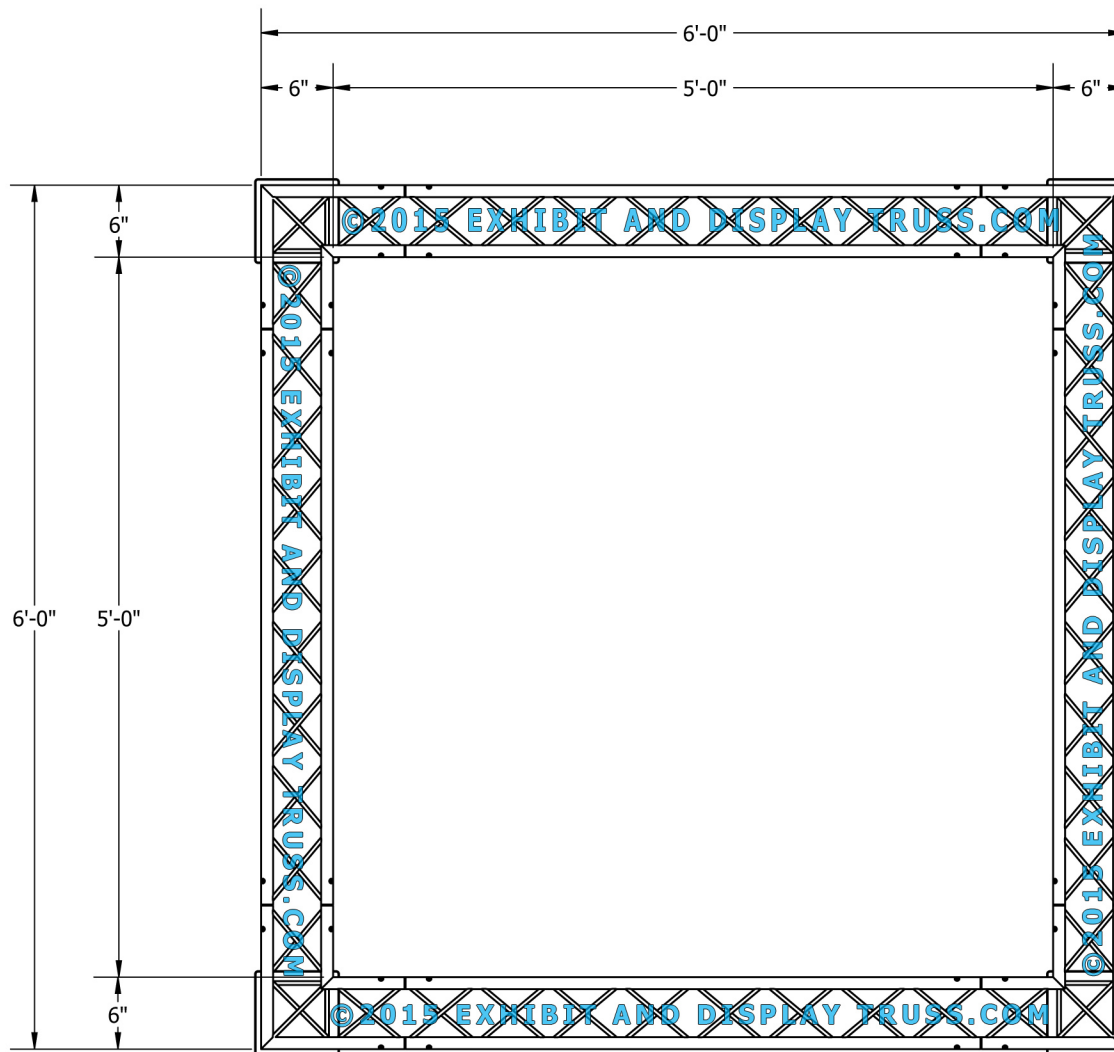

KIT: A27-64

6" Wide Aluminum Truss. 1" Chords with 5/16" Webs

©2015 EXHIBIT AND DISPLAY TRUSS.COM

Toll Free: 855-323-4866
Email: info@exhibitanddisplaytruss.com

ExhibitAndDisplayTruss.com

KIT: A27-64

6" Wide Aluminum Truss. 1" Chords with 5/16" Webs

©2015 EXHIBIT AND DISPLAY TRUSS.COM

EXPLODED VIEW

ITEM NO.	PART NUMBER	DESCRIPTION	QTY.
①	EDT6-BP4	Box Base Plate	4
②	EDT6-B2-6	2'-6" Box Truss	4
③	EDT6-B4	4'-0" Box Truss	8
④	EDT6-B7	7'-0" Box Truss	4
⑤	EDT6-B3W90	3 Way 90° Junction	4
⑥	EDT6-B4W90	4 Way 90° Junction	4

KIT: A27-64

6" Wide Aluminum Truss. 1" Chords with 5/16" Webs

©2015 EXHIBIT AND DISPLAY TRUSS.COM

TOP VIEW
UNITS: FEET & INCHES

KIT: A27-64

6" Wide Aluminum Truss. 1" Chords with 5/16" Webs

©2015 EXHIBIT AND DISPLAY TRUSS.COM