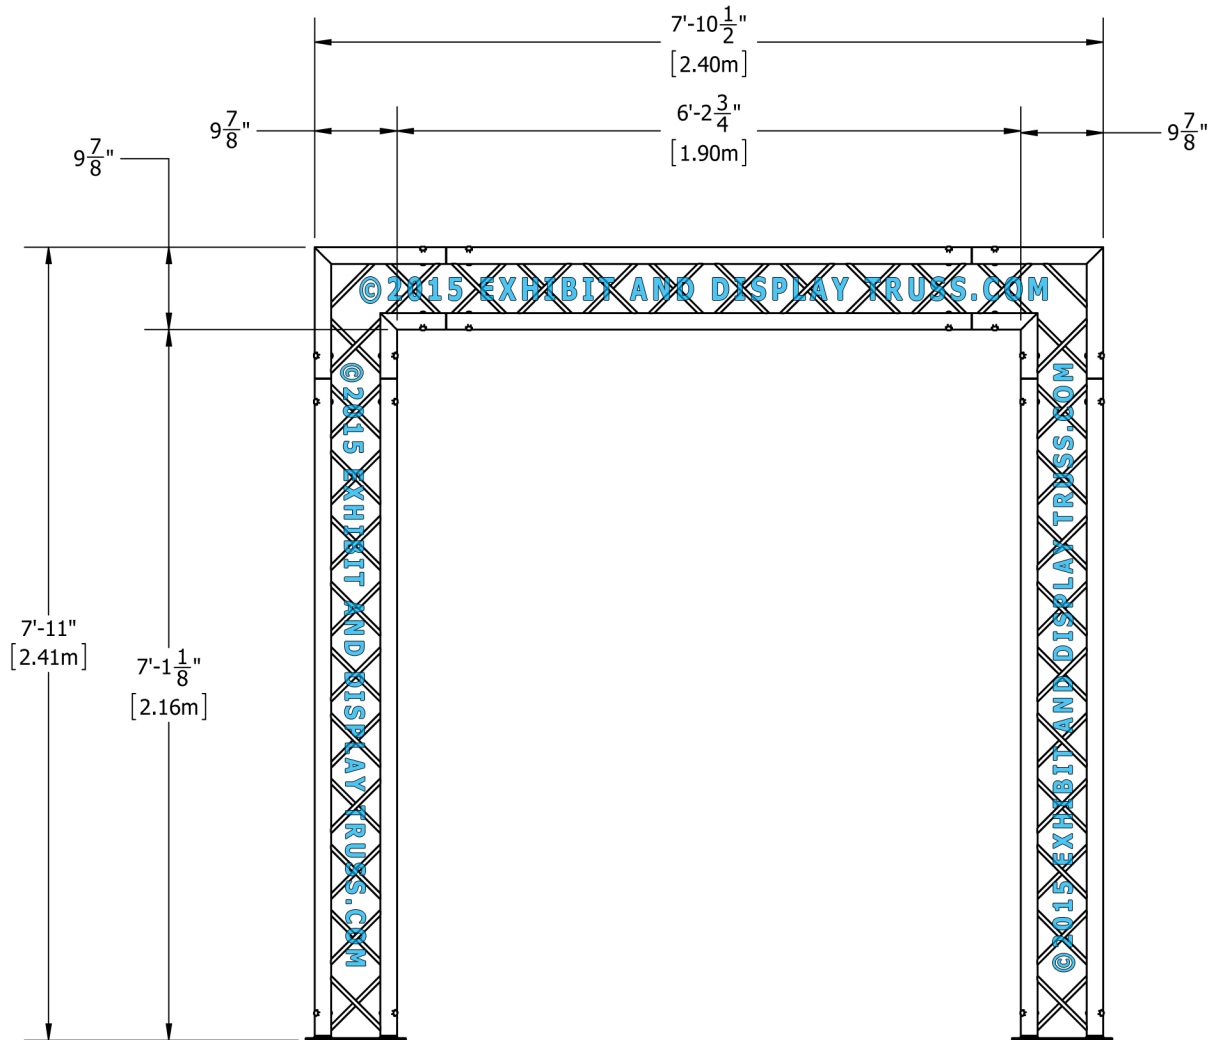

KIT: A28-104

10" Wide Aluminum Truss. 2" Chords with 1/2" Webs

©2015 EXHIBIT AND DISPLAY TRUSS.COM

Toll Free: 855-323-4866
Email: info@exhibitanddisplaytruss.com

ExhibitAndDisplayTruss.com

KIT: A28-104

10" Wide Aluminum Truss. 2" Chords with 1/2" Webs

©2015 EXHIBIT AND DISPLAY TRUSS.COM

©2015 EXHIBIT AND DISPLAY TRUSS.COM

EXPLODED VIEW

ITEM NO.	PART NUMBER	DESCRIPTION	QTY.
①	EDT10-BP4-14X48	Box Base Plate (14"x48")	2
②	EDT10-B1.6	1.6m Box Truss	1
③	EDT10-B2.0	2.0m Box Truss	2
④	EDT10-B2W90	2 Way 90° Junction	2

Toll Free: 855-323-4866
 Email: info@exhibitanddisplaytruss.com

ExhibitAndDisplayTruss.com

KIT: A28-104

10" Wide Aluminum Truss. 2" Chords with 1/2" Webs

©2015 EXHIBIT AND DISPLAY TRUSS.COM

Top View
Units: Feet & Inches
[Meters]

©2015 EXHIBIT AND DISPLAY TRUSS.COM

KIT: A28-104

10" Wide Aluminum Truss. 2" Chords with 1/2" Webs

©2015 EXHIBIT AND DISPLAY TRUSS.COM

Front View
Units: Feet & Inches
[Meters]

©2015 EXHIBIT AND DISPLAY TRUSS.COM