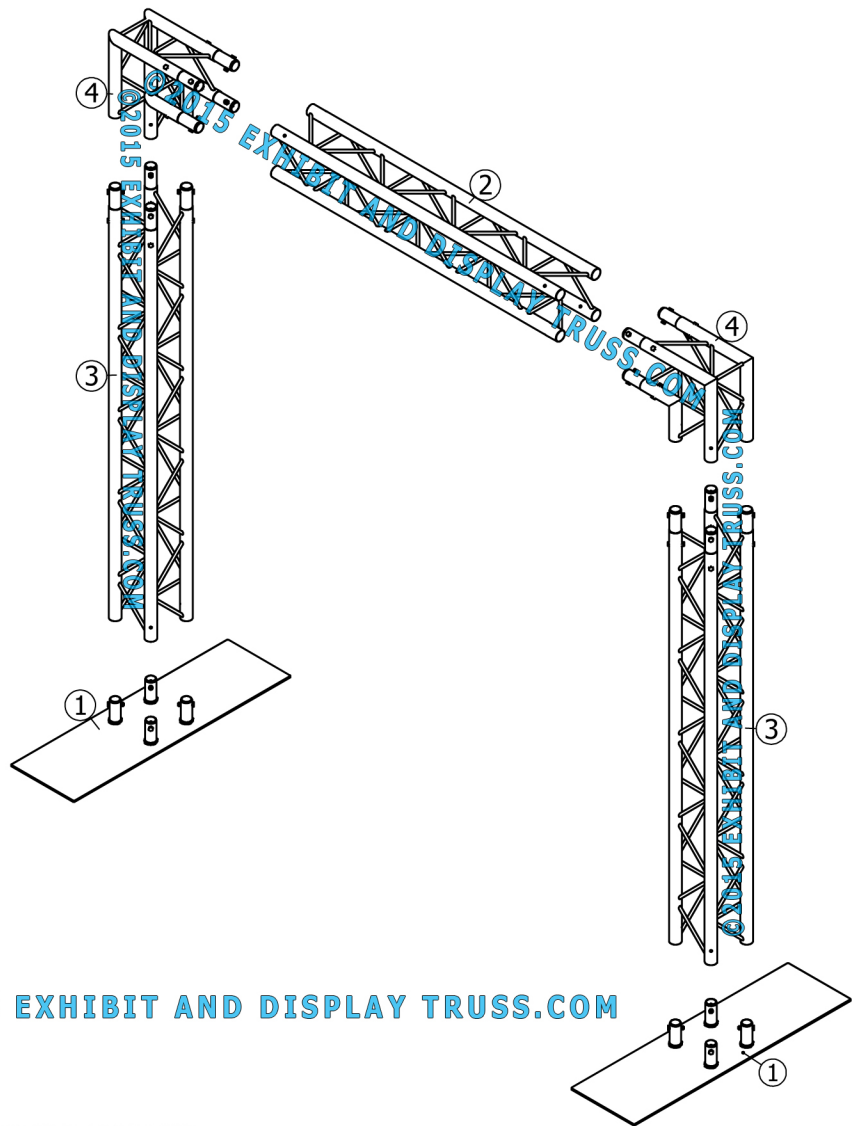

KIT: A28-104

10" Wide Aluminum Truss. 2" Chords with 1/2" Webs

©2015 EXHIBIT AND DISPLAY TRUSS.COM

Toll Free: 855-323-4866
Email: info@exhibitanddisplaytruss.com

ExhibitAndDisplayTruss.com

KIT: A28-104

10" Wide Aluminum Truss. 2" Chords with 1/2" Webs

©2015 EXHIBIT AND DISPLAY TRUSS.COM

©2015 EXHIBIT AND DISPLAY TRUSS.COM

EXPLODED VIEW

ITEM NO.	PART NUMBER	DESCRIPTION	QTY.
①	EDT10-BP4-14X48	Box Base Plate (14"x48")	2
②	EDT10-B1.6	1.6m Box Truss	1
③	EDT10-B2.0	2.0m Box Truss	2
④	EDT10-B2W90	2 Way 90° Junction	2

Toll Free: 855-323-4866
 Email: info@exhibitanddisplaytruss.com

ExhibitAndDisplayTruss.com

KIT: A28-104

10" Wide Aluminum Truss. 2" Chords with 1/2" Webs

©2015 EXHIBIT AND DISPLAY TRUSS.COM

Top View
Units: Feet & Inches
[Meters]

©2015 EXHIBIT AND DISPLAY TRUSS.COM

KIT: A28-104

10" Wide Aluminum Truss. 2" Chords with 1/2" Webs

©2015 EXHIBIT AND DISPLAY TRUSS.COM

Front View
Units: Feet & Inches
[Meters]

©2015 EXHIBIT AND DISPLAY TRUSS.COM