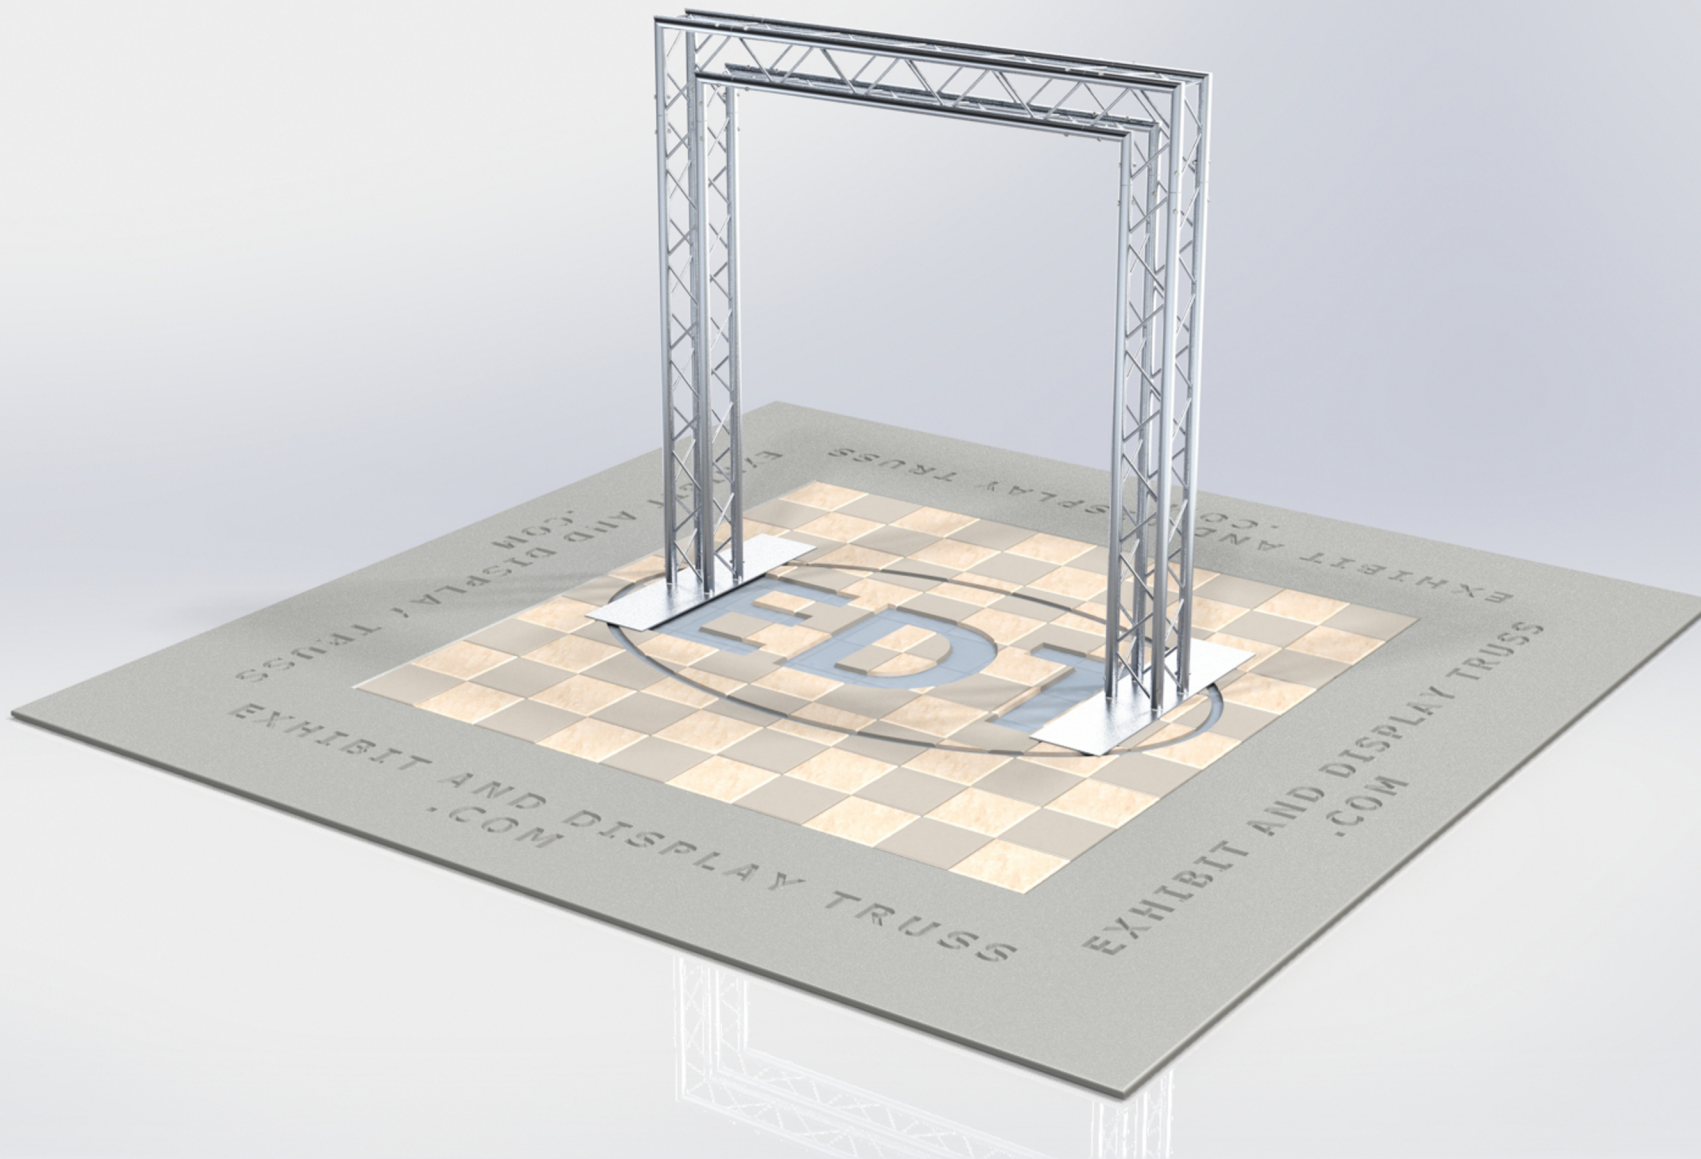

KIT: A28-104

10" Wide Aluminum Truss. 2" Chords with 1/2" Webs

©2015 EXHIBIT AND DISPLAY TRUSS.COM

Toll Free: 855-323-4866
Email: info@exhibitanddisplaytruss.com

ExhibitAndDisplayTruss.com

KIT: A28-104

10" Wide Aluminum Truss. 2" Chords with 1/2" Webs

©2015 EXHIBIT AND DISPLAY TRUSS.COM

©2015 EXHIBIT AND DISPLAY TRUSS.COM

EXPLODED VIEW

ITEM NO.	PART NUMBER	DESCRIPTION	QTY.
①	EDT10-BP4-14X48	Box Base Plate (14"x48")	2
②	EDT10-B1.6	1.6m Box Truss	1
③	EDT10-B2.0	2.0m Box Truss	2
④	EDT10-B2W90	2 Way 90° Junction	2

Toll Free: 855-323-4866
 Email: info@exhibitanddisplaytruss.com

ExhibitAndDisplayTruss.com

KIT: A28-104

10" Wide Aluminum Truss. 2" Chords with 1/2" Webs

©2015 EXHIBIT AND DISPLAY TRUSS.COM

Top View
Units: Feet & Inches
[Meters]

©2015 EXHIBIT AND DISPLAY TRUSS.COM

KIT: A28-104

10" Wide Aluminum Truss. 2" Chords with 1/2" Webs

©2015 EXHIBIT AND DISPLAY TRUSS.COM

Front View
Units: Feet & Inches
[Meters]

©2015 EXHIBIT AND DISPLAY TRUSS.COM