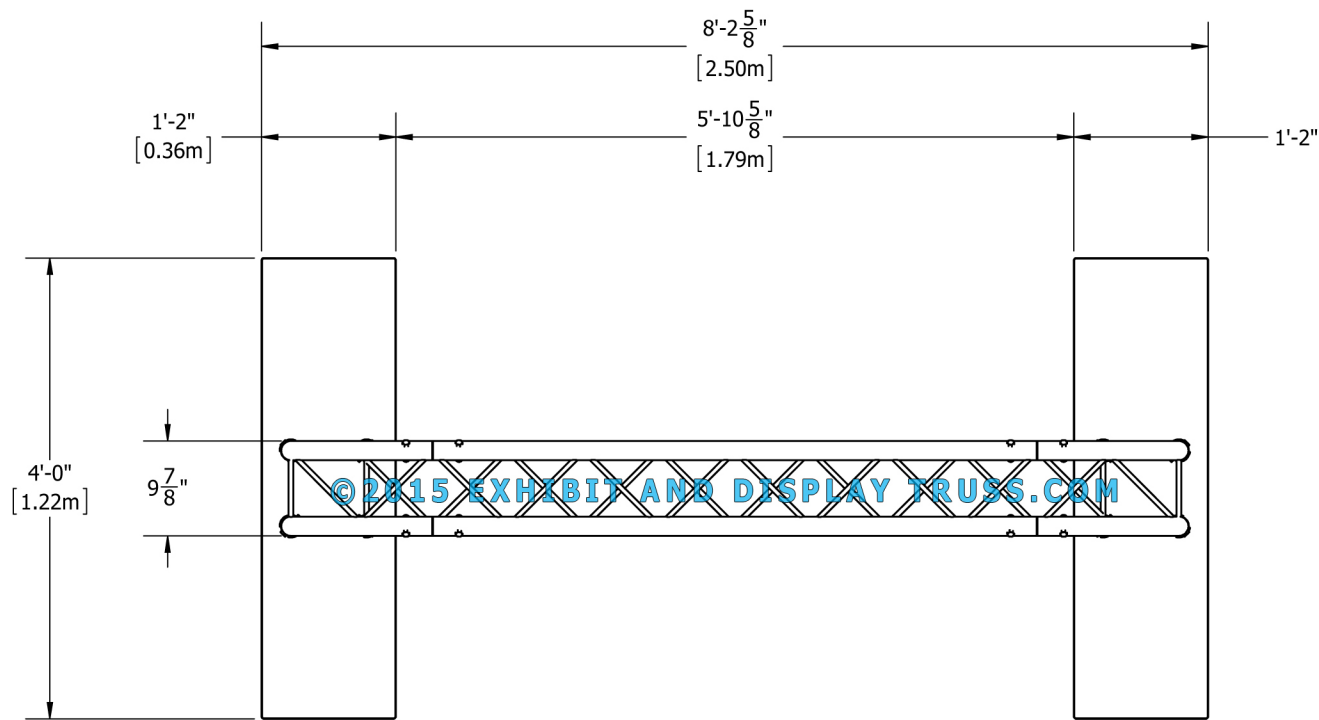

KIT: A28-104

10" Wide Aluminum Truss. 2" Chords with 1/2" Webs

©2015 EXHIBIT AND DISPLAY TRUSS.COM

Toll Free: 855-323-4866
Email: info@exhibitanddisplaytruss.com

ExhibitAndDisplayTruss.com

KIT: A28-104

10" Wide Aluminum Truss. 2" Chords with 1/2" Webs

©2015 EXHIBIT AND DISPLAY TRUSS.COM

©2015 EXHIBIT AND DISPLAY TRUSS.COM

EXPLODED VIEW

ITEM NO.	PART NUMBER	DESCRIPTION	QTY.
①	EDT10-BP4-14X48	Box Base Plate (14"x48")	2
②	EDT10-B1.6	1.6m Box Truss	1
③	EDT10-B2.0	2.0m Box Truss	2
④	EDT10-B2W90	2 Way 90° Junction	2

Toll Free: 855-323-4866
 Email: info@exhibitanddisplaytruss.com

ExhibitAndDisplayTruss.com

KIT: A28-104

10" Wide Aluminum Truss. 2" Chords with 1/2" Webs

©2015 EXHIBIT AND DISPLAY TRUSS.COM

Top View
Units: Feet & Inches
[Meters]

©2015 EXHIBIT AND DISPLAY TRUSS.COM

KIT: A28-104

10" Wide Aluminum Truss. 2" Chords with 1/2" Webs

©2015 EXHIBIT AND DISPLAY TRUSS.COM

Front View
Units: Feet & Inches
[Meters]

©2015 EXHIBIT AND DISPLAY TRUSS.COM