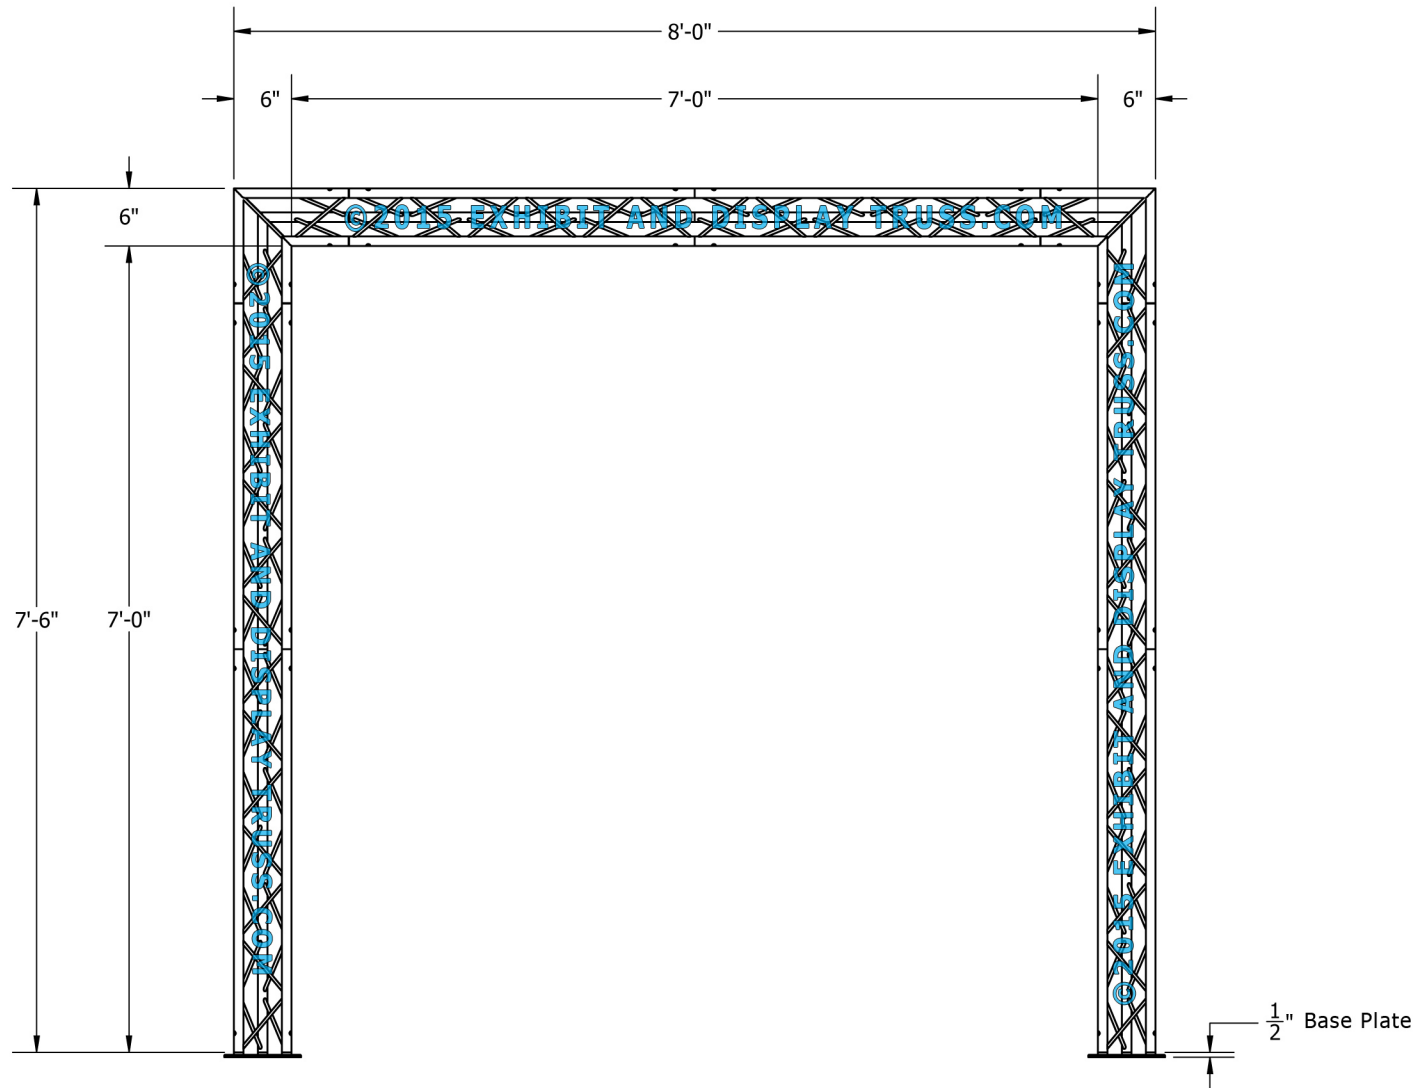

©2015 EXHIBIT AND DISPLAY TRUSS.COM

EXPLODED VIEW

| ITEM NO. | PART NUMBER | DESCRIPTION | QTY. |
|----------|-------------|---------------------------------|------|
| ① | EDT6-BP3c | Tri Base Plate (Offset) | 2 |
| ② | EDT6-T3 | 3'-0" Tri Truss | 4 |
| ③ | EDT6-T3-6 | 3'-6" Tri Truss | 2 |
| ④ | EDT6-T2W90 | 2 Way 90° Junction Apex Up/Down | 2 |

KIT: A28-63

6" Wide Aluminum Truss. 1" Chords with 5/16" Webs

©2015 EXHIBIT AND DISPLAY TRUSS.COM

TOP VIEW
UNITS: FEET & INCHES

KIT: A28-63

6" Wide Aluminum Truss. 1" Chords with 5/16" Webs

©2015 EXHIBIT AND DISPLAY TRUSS.COM