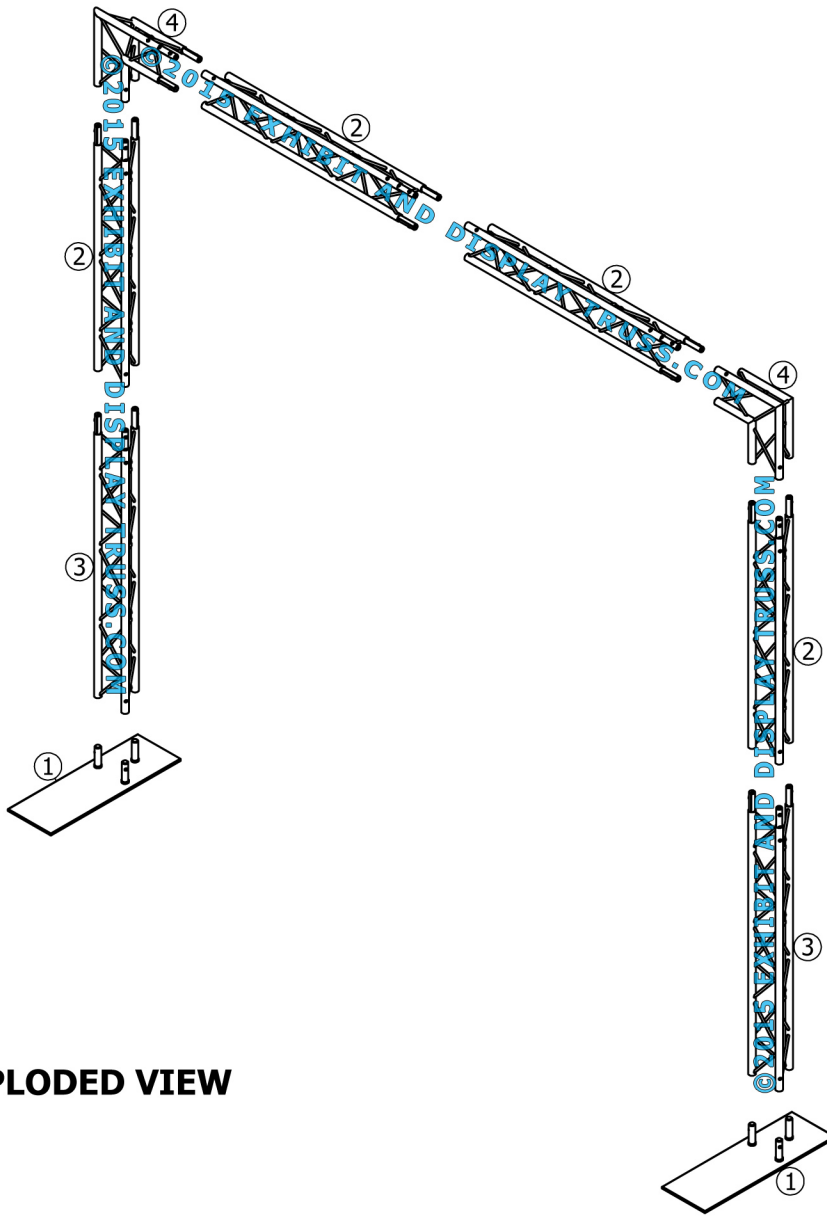

KIT: A28-63

6" Wide Aluminum Truss. 1" Chords with 5/16" Webs

©2015 EXHIBIT AND DISPLAY TRUSS.COM

Toll Free: 855-323-4866
Email: info@exhibitanddisplaytruss.com

ExhibitAndDisplayTruss.com

KIT: A28-63

6" Wide Aluminum Truss. 1" Chords with 5/16" Webs

©2015 EXHIBIT AND DISPLAY TRUSS.COM

EXPLODED VIEW

| ITEM NO. | PART NUMBER | DESCRIPTION | QTY. |
|----------|-------------|---------------------------------|------|
| ① | EDT6-BP3c | Tri Base Plate (Offset) | 2 |
| ② | EDT6-T3 | 3'-0" Tri Truss | 4 |
| ③ | EDT6-T3-6 | 3'-6" Tri Truss | 2 |
| ④ | EDT6-T2W90 | 2 Way 90° Junction Apex Up/Down | 2 |

KIT: A28-63

6" Wide Aluminum Truss. 1" Chords with 5/16" Webs

©2015 EXHIBIT AND DISPLAY TRUSS.COM

TOP VIEW
UNITS: FEET & INCHES

KIT: A28-63

6" Wide Aluminum Truss. 1" Chords with 5/16" Webs

©2015 EXHIBIT AND DISPLAY TRUSS.COM