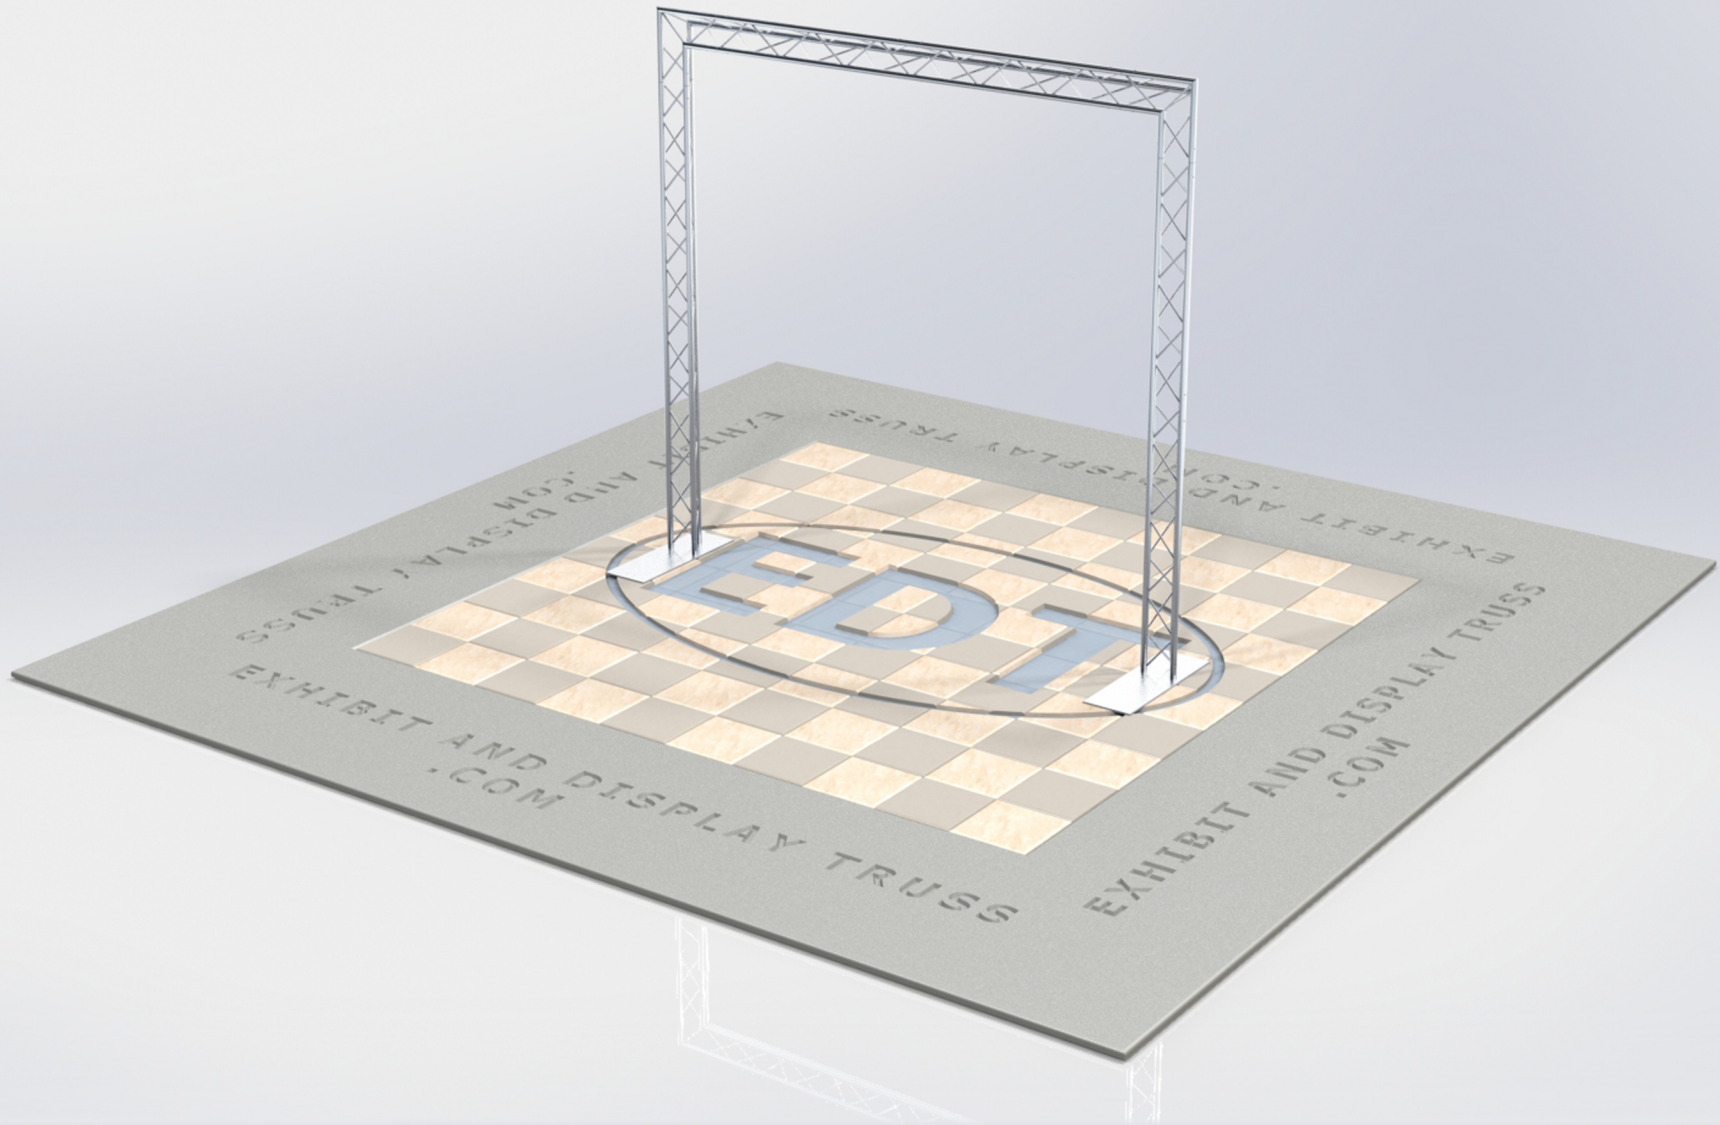

KIT: A28-63

6" Wide Aluminum Truss. 1" Chords with 5/16" Webs

©2015 EXHIBIT AND DISPLAY TRUSS.COM

Toll Free: 855-323-4866
Email: info@exhibitanddisplaytruss.com

ExhibitAndDisplayTruss.com

KIT: A28-63

6" Wide Aluminum Truss. 1" Chords with 5/16" Webs

©2015 EXHIBIT AND DISPLAY TRUSS.COM

EXPLODED VIEW

| ITEM NO. | PART NUMBER | DESCRIPTION | QTY. |
|----------|-------------|---------------------------------|------|
| ① | EDT6-BP3c | Tri Base Plate (Offset) | 2 |
| ② | EDT6-T3 | 3'-0" Tri Truss | 4 |
| ③ | EDT6-T3-6 | 3'-6" Tri Truss | 2 |
| ④ | EDT6-T2W90 | 2 Way 90° Junction Apex Up/Down | 2 |

KIT: A28-63

6" Wide Aluminum Truss. 1" Chords with 5/16" Webs

©2015 EXHIBIT AND DISPLAY TRUSS.COM

TOP VIEW
UNITS: FEET & INCHES

KIT: A28-63

6" Wide Aluminum Truss. 1" Chords with 5/16" Webs

©2015 EXHIBIT AND DISPLAY TRUSS.COM