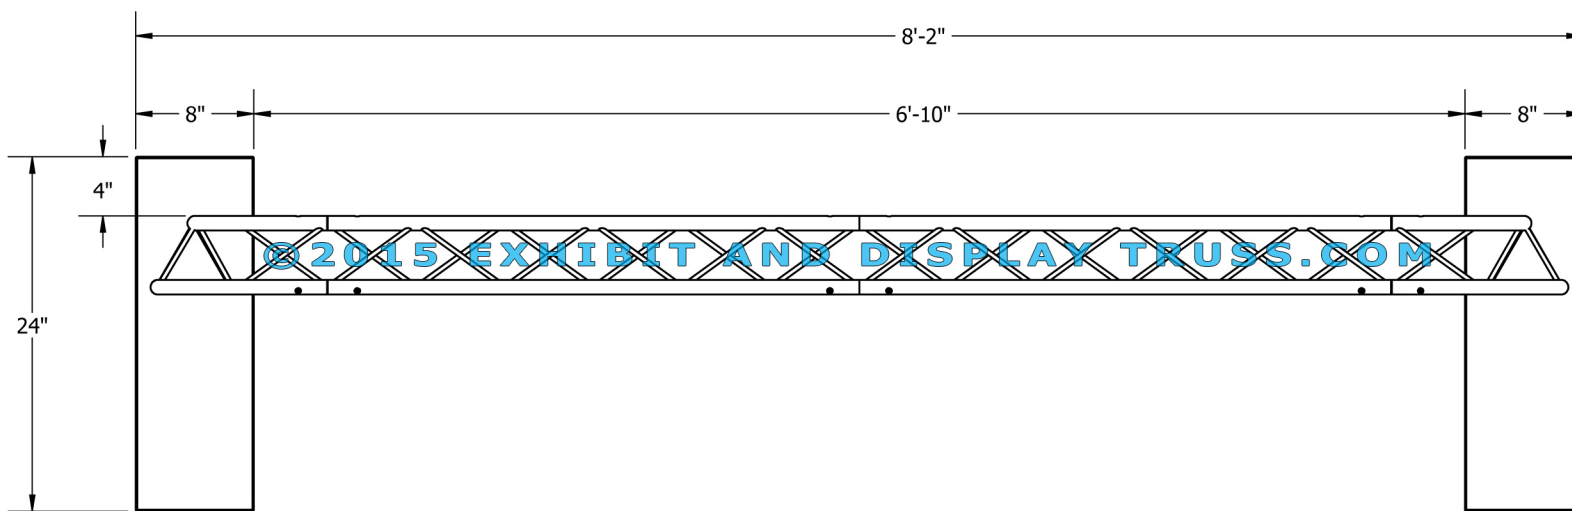

KIT: A28-63

6" Wide Aluminum Truss. 1" Chords with 5/16" Webs

©2015 EXHIBIT AND DISPLAY TRUSS.COM

Toll Free: 855-323-4866
Email: info@exhibitanddisplaytruss.com

ExhibitAndDisplayTruss.com

KIT: A28-63

6" Wide Aluminum Truss. 1" Chords with 5/16" Webs

©2015 EXHIBIT AND DISPLAY TRUSS.COM

EXPLODED VIEW

| ITEM NO. | PART NUMBER | DESCRIPTION | QTY. |
|----------|-------------|---------------------------------|------|
| ① | EDT6-BP3c | Tri Base Plate (Offset) | 2 |
| ② | EDT6-T3 | 3'-0" Tri Truss | 4 |
| ③ | EDT6-T3-6 | 3'-6" Tri Truss | 2 |
| ④ | EDT6-T2W90 | 2 Way 90° Junction Apex Up/Down | 2 |

KIT: A28-63

6" Wide Aluminum Truss. 1" Chords with 5/16" Webs

©2015 EXHIBIT AND DISPLAY TRUSS.COM

TOP VIEW
UNITS: FEET & INCHES

KIT: A28-63

6" Wide Aluminum Truss. 1" Chords with 5/16" Webs

©2015 EXHIBIT AND DISPLAY TRUSS.COM