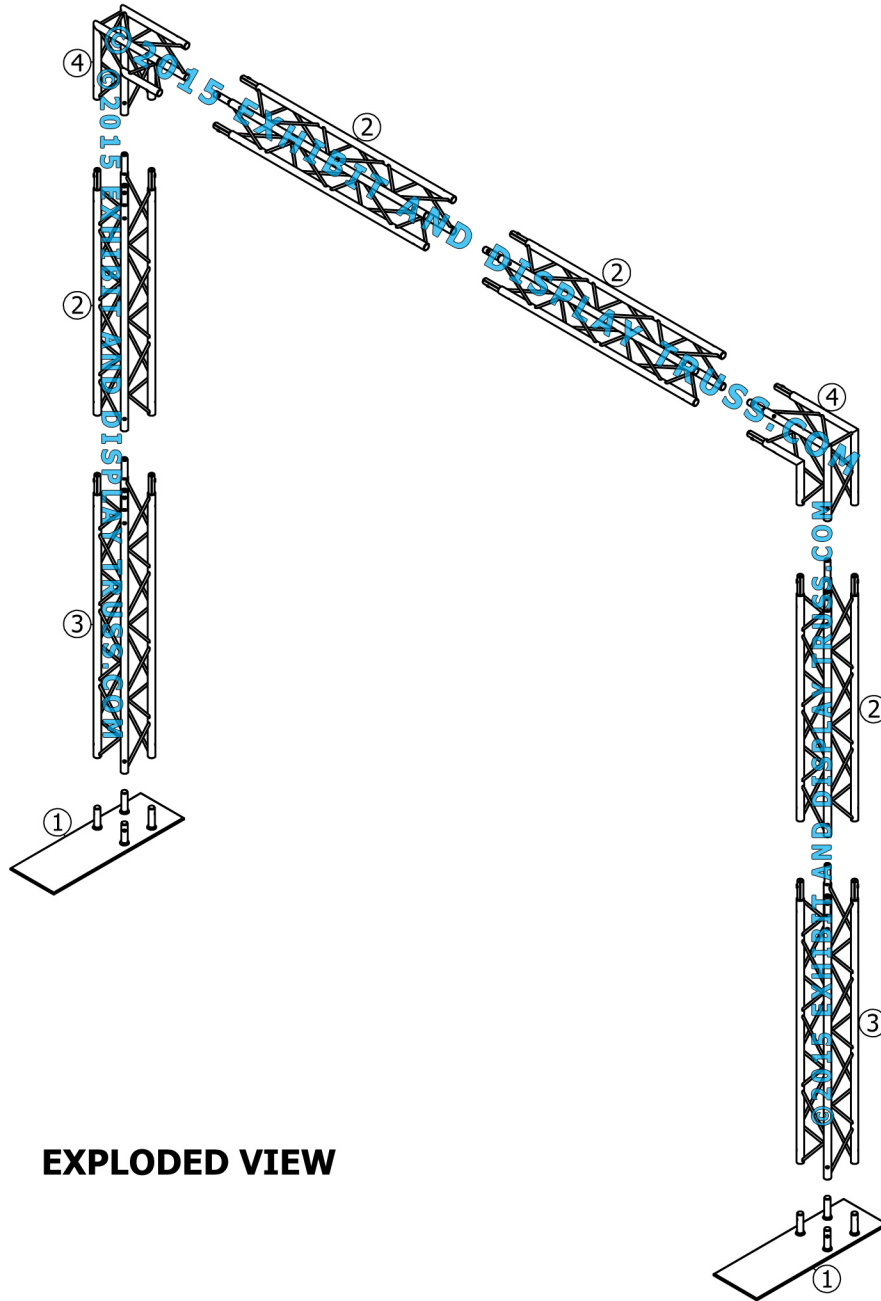

KIT: A28-64

6" Wide Aluminum Truss. 1" Chords with 5/16" Webs

©2015 EXHIBIT AND DISPLAY TRUSS.COM

Toll Free: 855-323-4866
Email: info@exhibitanddisplaytruss.com

ExhibitAndDisplayTruss.com

KIT: A28-64

6" Wide Aluminum Truss. 1" Chords with 5/16" Webs

©2015 EXHIBIT AND DISPLAY TRUSS.COM

EXPLODED VIEW

ITEM NO.	PART NUMBER	DESCRIPTION	QTY.
①	EDT6-BP4c	Box Base Plate (Offset)	2
②	EDT6-B3	3'-0" Box Truss	4
③	EDT6-B3-6	3'-6" Box Truss	2
④	EDT6-B2W90	2 Way 90° Junction	2

KIT: A28-64

6" Wide Aluminum Truss. 1" Chords with 5/16" Webs

©2015 EXHIBIT AND DISPLAY TRUSS.COM

TOP VIEW
UNITS: FEET & INCHES

KIT: A28-64

6" Wide Aluminum Truss. 1" Chords with 5/16" Webs

©2015 EXHIBIT AND DISPLAY TRUSS.COM

FRONT VIEW
UNITS: FEET & INCHES