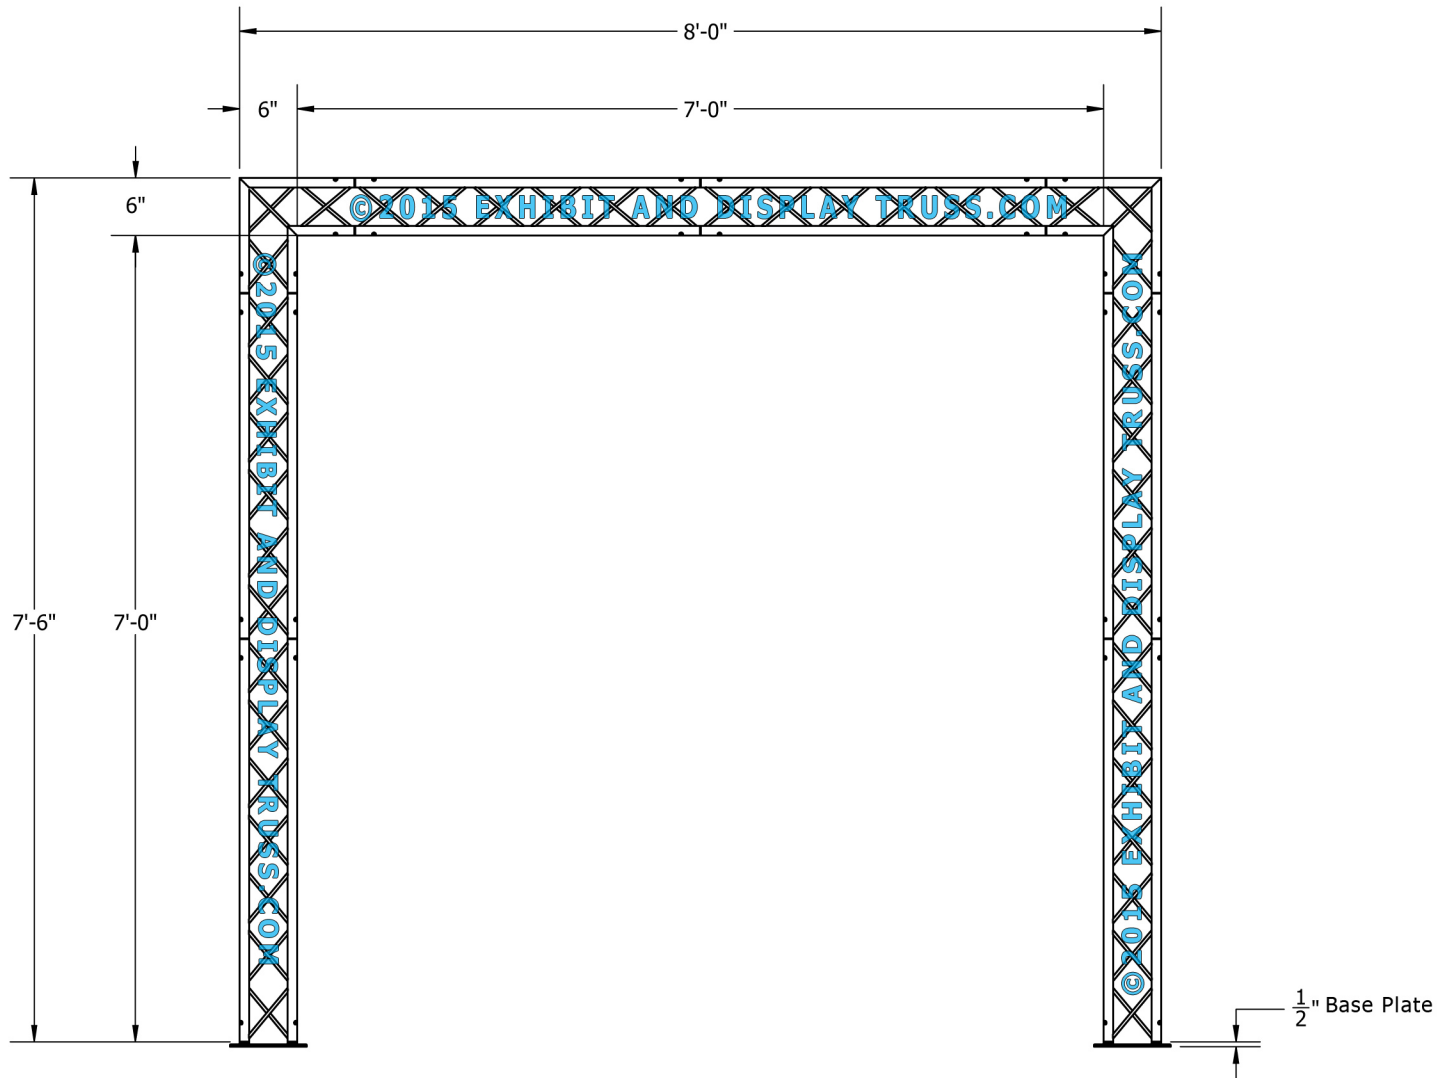

©2015 EXHIBIT AND DISPLAY TRUSS.COM

EXPLODED VIEW

ITEM NO.	PART NUMBER	DESCRIPTION	QTY.
①	EDT6-BP4c	Box Base Plate (Offset)	2
②	EDT6-B3	3'-0" Box Truss	4
③	EDT6-B3-6	3'-6" Box Truss	2
④	EDT6-B2W90	2 Way 90° Junction	2

KIT: A28-64

6" Wide Aluminum Truss. 1" Chords with 5/16" Webs

©2015 EXHIBIT AND DISPLAY TRUSS.COM

TOP VIEW
UNITS: FEET & INCHES

KIT: A28-64

6" Wide Aluminum Truss. 1" Chords with 5/16" Webs

©2015 EXHIBIT AND DISPLAY TRUSS.COM