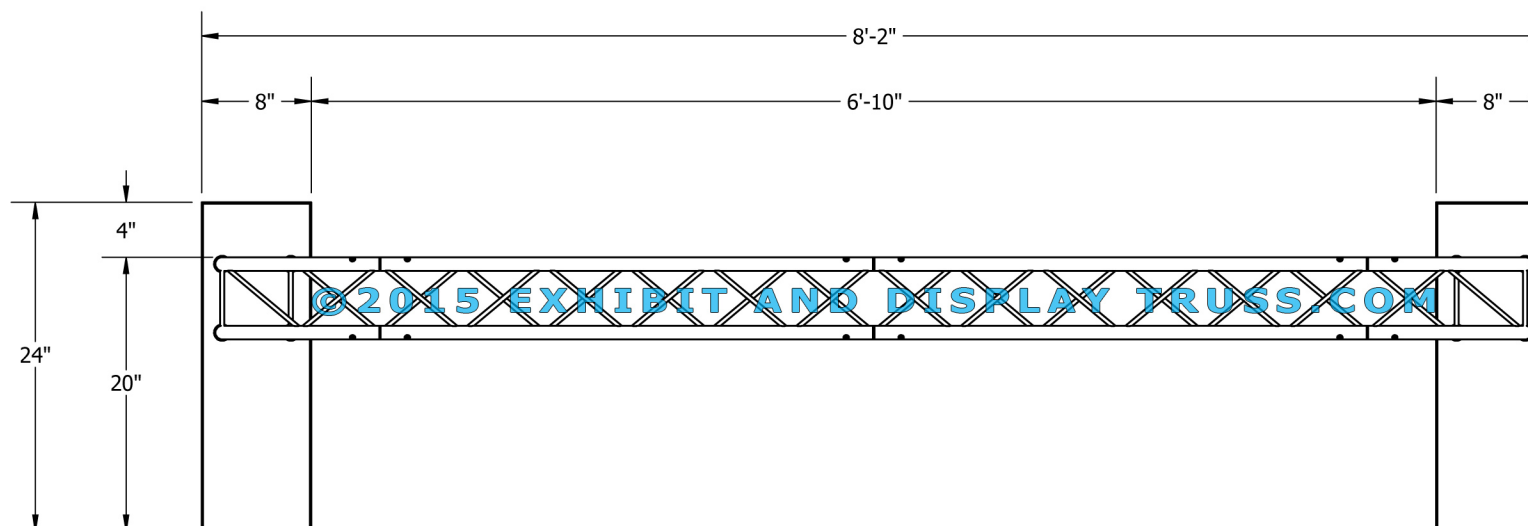

KIT: A28-64

6" Wide Aluminum Truss. 1" Chords with 5/16" Webs

©2015 EXHIBIT AND DISPLAY TRUSS.COM

Toll Free: 855-323-4866
Email: info@exhibitanddisplaytruss.com

ExhibitAndDisplayTruss.com

KIT: A28-64

6" Wide Aluminum Truss. 1" Chords with 5/16" Webs

©2015 EXHIBIT AND DISPLAY TRUSS.COM

EXPLODED VIEW

ITEM NO.	PART NUMBER	DESCRIPTION	QTY.
①	EDT6-BP4c	Box Base Plate (Offset)	2
②	EDT6-B3	3'-0" Box Truss	4
③	EDT6-B3-6	3'-6" Box Truss	2
④	EDT6-B2W90	2 Way 90° Junction	2

KIT: A28-64

6" Wide Aluminum Truss. 1" Chords with 5/16" Webs

©2015 EXHIBIT AND DISPLAY TRUSS.COM

TOP VIEW
UNITS: FEET & INCHES

KIT: A28-64

6" Wide Aluminum Truss. 1" Chords with 5/16" Webs

©2015 EXHIBIT AND DISPLAY TRUSS.COM