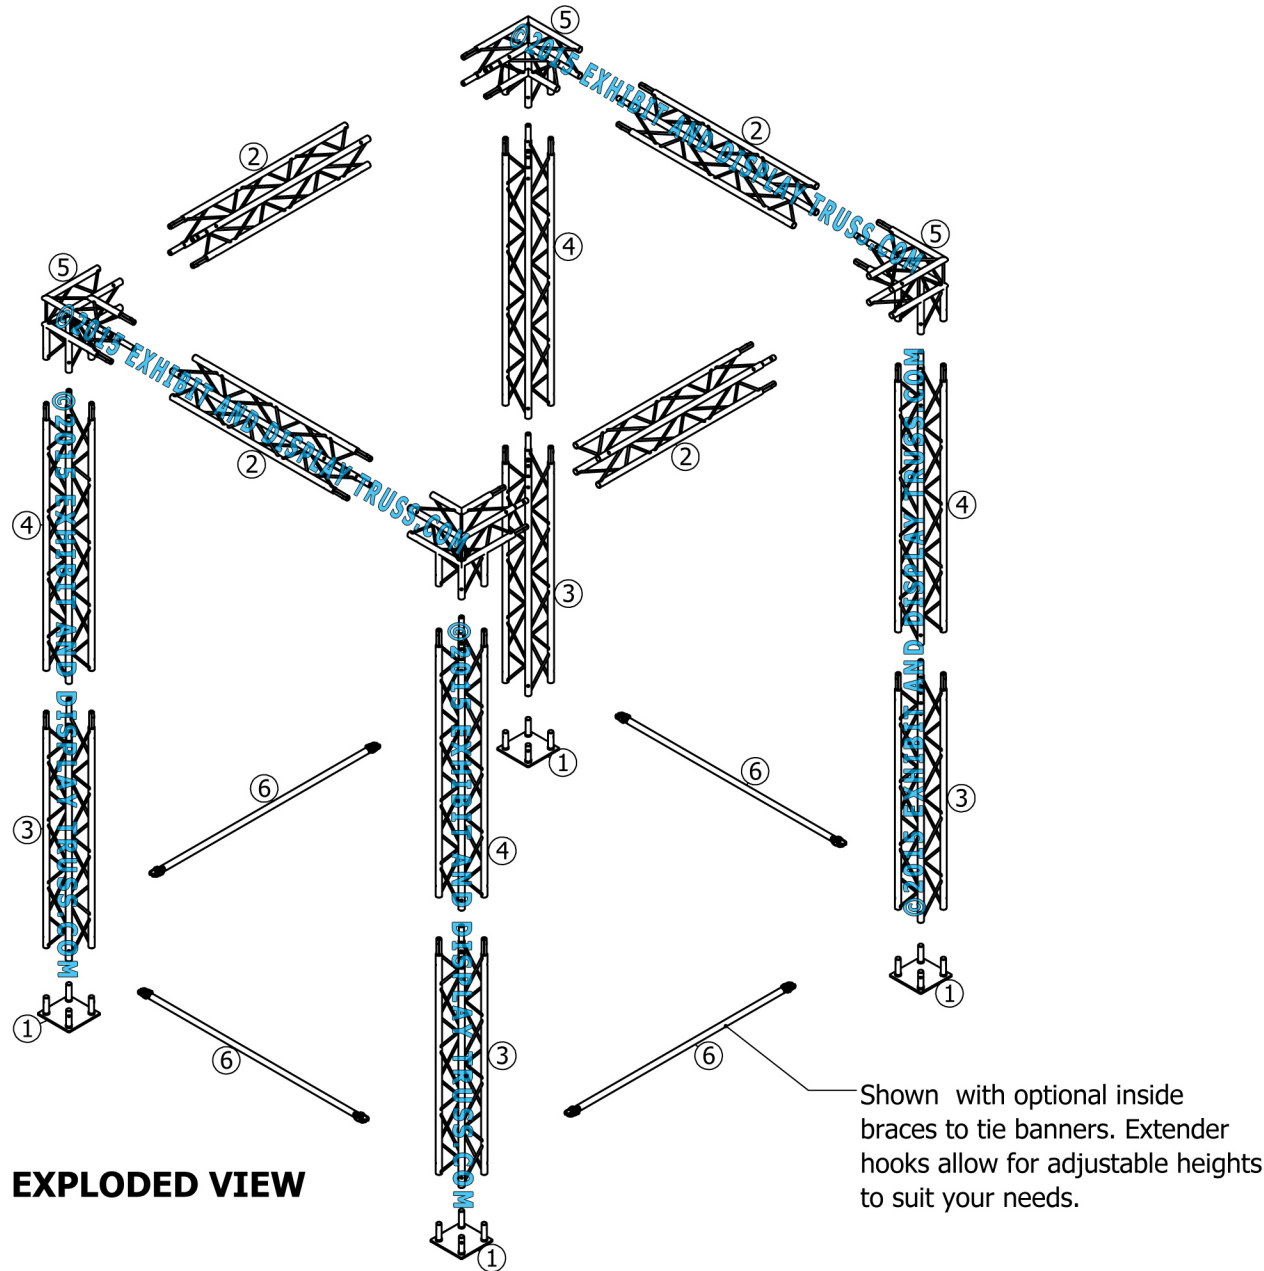

KIT: A29-64

6" Wide Aluminum Truss. 1" Chords with 5/16" Webs

©2015 EXHIBIT AND DISPLAY TRUSS.COM

Toll Free: 855-323-4866
Email: info@exhibitanddisplaytruss.com

ExhibitAndDisplayTruss.com

KIT: A29-64

6" Wide Aluminum Truss. 1" Chords with 5/16" Webs

©2015 EXHIBIT AND DISPLAY TRUSS.COM

EXPLODED VIEW

ITEM NO.	PART NUMBER	DESCRIPTION	QTY.
①	EDT6-BP4	Box Base Plate	4
②	EDT6-B3	3'-0" Box Truss	4
③	EDT6-B3-6	3'-6" Box Truss	4
④	EDT6-B4	4'-0" Box Truss	4
⑤	EDT6-B3W90	3 Way 90° Junction	4
⑥	EDT1-STBc	Single Tube Brace	4

KIT: A29-64

6" Wide Aluminum Truss. 1" Chords with 5/16" Webs

©2015 EXHIBIT AND DISPLAY TRUSS.COM

TOP VIEW
UNITS: FEET & INCHES

KIT: A29-64

6" Wide Aluminum Truss. 1" Chords with 5/16" Webs

©2015 EXHIBIT AND DISPLAY TRUSS.COM

Shown with optional inside braces to tie banner to. Extender hook allow for adjustable heights.

FRONT VIEW
UNITS: FEET & INCHES