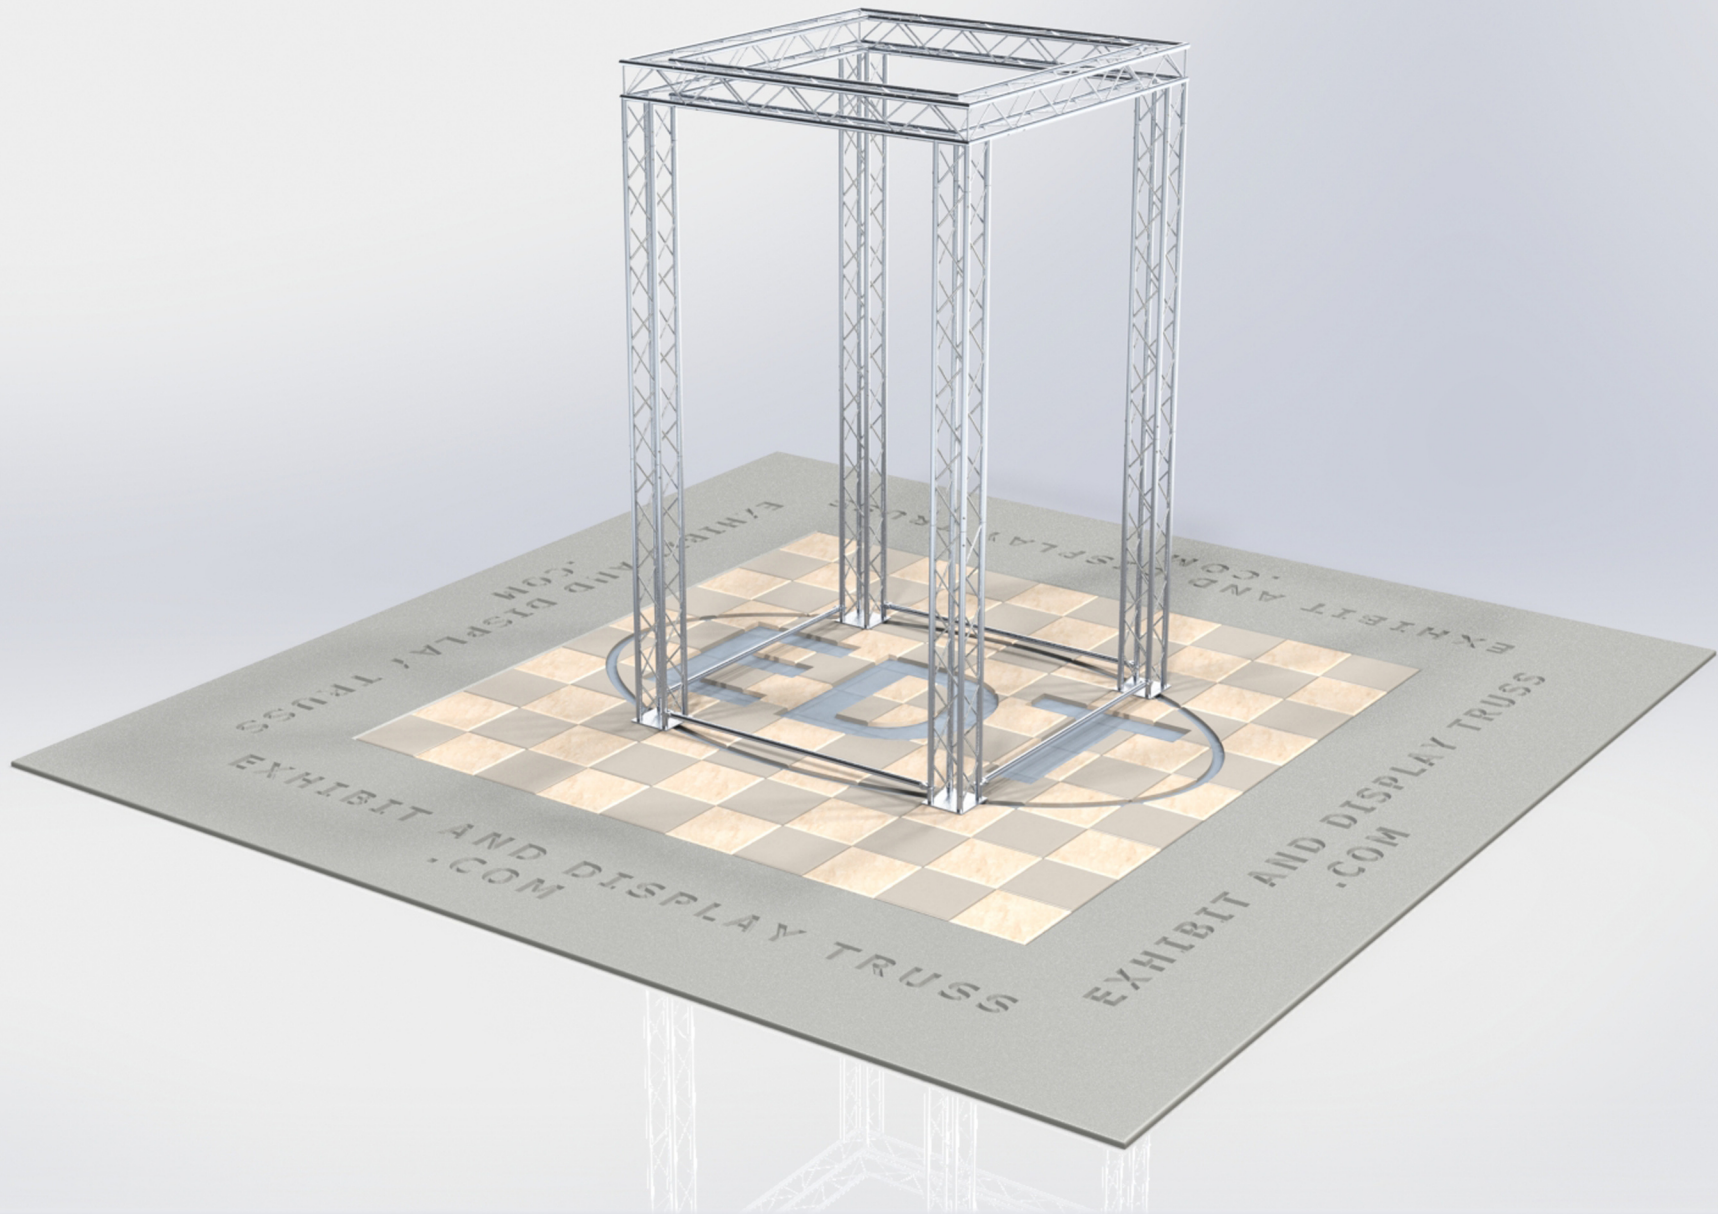

KIT: A29-64

6" Wide Aluminum Truss. 1" Chords with 5/16" Webs

©2015 EXHIBIT AND DISPLAY TRUSS.COM

Toll Free: 855-323-4866
Email: info@exhibitanddisplaytruss.com

ExhibitAndDisplayTruss.com

KIT: A29-64

6" Wide Aluminum Truss. 1" Chords with 5/16" Webs

©2015 EXHIBIT AND DISPLAY TRUSS.COM

EXPLODED VIEW

ITEM NO.	PART NUMBER	DESCRIPTION	QTY.
①	EDT6-BP4	Box Base Plate	4
②	EDT6-B3	3'-0" Box Truss	4
③	EDT6-B3-6	3'-6" Box Truss	4
④	EDT6-B4	4'-0" Box Truss	4
⑤	EDT6-B3W90	3 Way 90° Junction	4
⑥	EDT1-STBc	Single Tube Brace	4

KIT: A29-64

6" Wide Aluminum Truss. 1" Chords with 5/16" Webs

©2015 EXHIBIT AND DISPLAY TRUSS.COM

TOP VIEW
UNITS: FEET & INCHES

KIT: A29-64

6" Wide Aluminum Truss. 1" Chords with 5/16" Webs

©2015 EXHIBIT AND DISPLAY TRUSS.COM

Shown with optional inside braces to tie banner to. Extender hook allow for adjustable heights.

FRONT VIEW
UNITS: FEET & INCHES