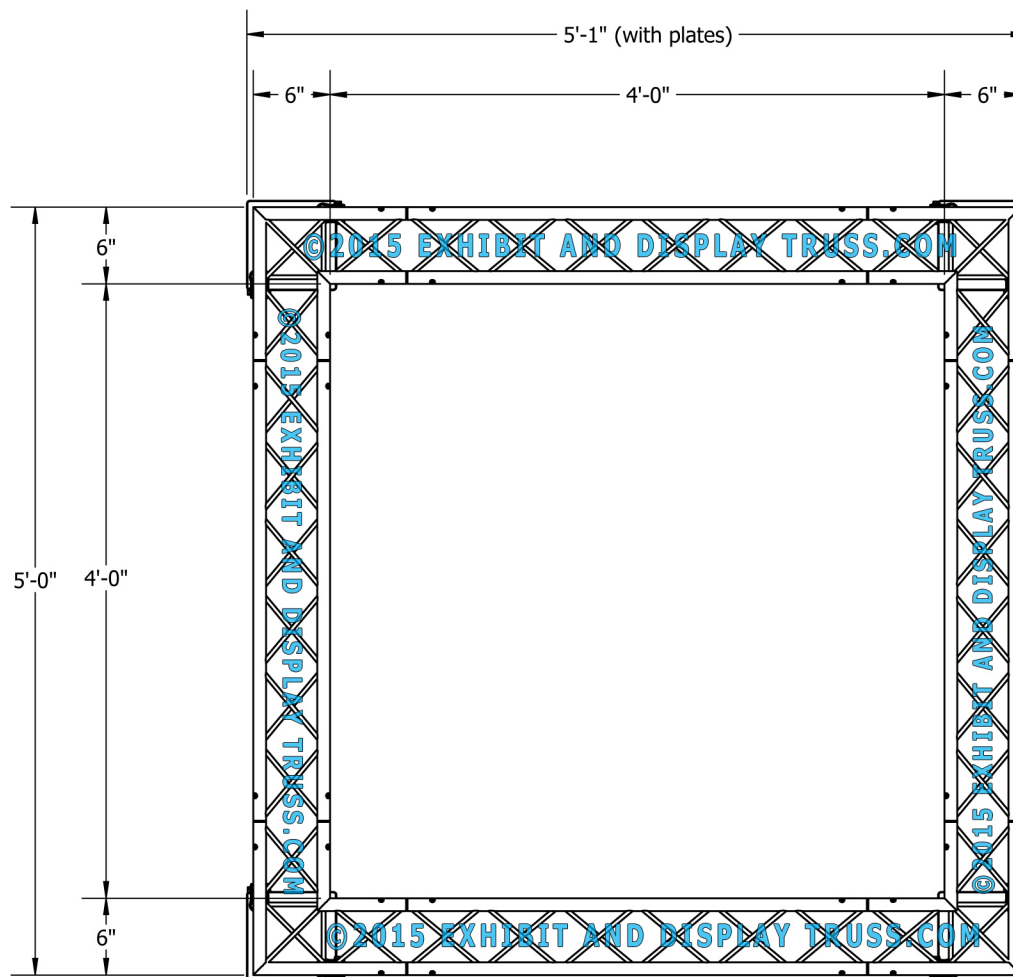

KIT: A29-64

6" Wide Aluminum Truss. 1" Chords with 5/16" Webs

©2015 EXHIBIT AND DISPLAY TRUSS.COM

Toll Free: 855-323-4866
Email: info@exhibitanddisplaytruss.com

ExhibitAndDisplayTruss.com

KIT: A29-64

6" Wide Aluminum Truss. 1" Chords with 5/16" Webs

©2015 EXHIBIT AND DISPLAY TRUSS.COM

EXPLODED VIEW

ITEM NO.	PART NUMBER	DESCRIPTION	QTY.
①	EDT6-BP4	Box Base Plate	4
②	EDT6-B3	3'-0" Box Truss	4
③	EDT6-B3-6	3'-6" Box Truss	4
④	EDT6-B4	4'-0" Box Truss	4
⑤	EDT6-B3W90	3 Way 90° Junction	4
⑥	EDT1-STBc	Single Tube Brace	4

KIT: A29-64

6" Wide Aluminum Truss. 1" Chords with 5/16" Webs

©2015 EXHIBIT AND DISPLAY TRUSS.COM

TOP VIEW
UNITS: FEET & INCHES

KIT: A29-64

6" Wide Aluminum Truss. 1" Chords with 5/16" Webs

©2015 EXHIBIT AND DISPLAY TRUSS.COM

Shown with optional inside braces to tie banner to. Extender hook allow for adjustable heights.

FRONT VIEW
UNITS: FEET & INCHES