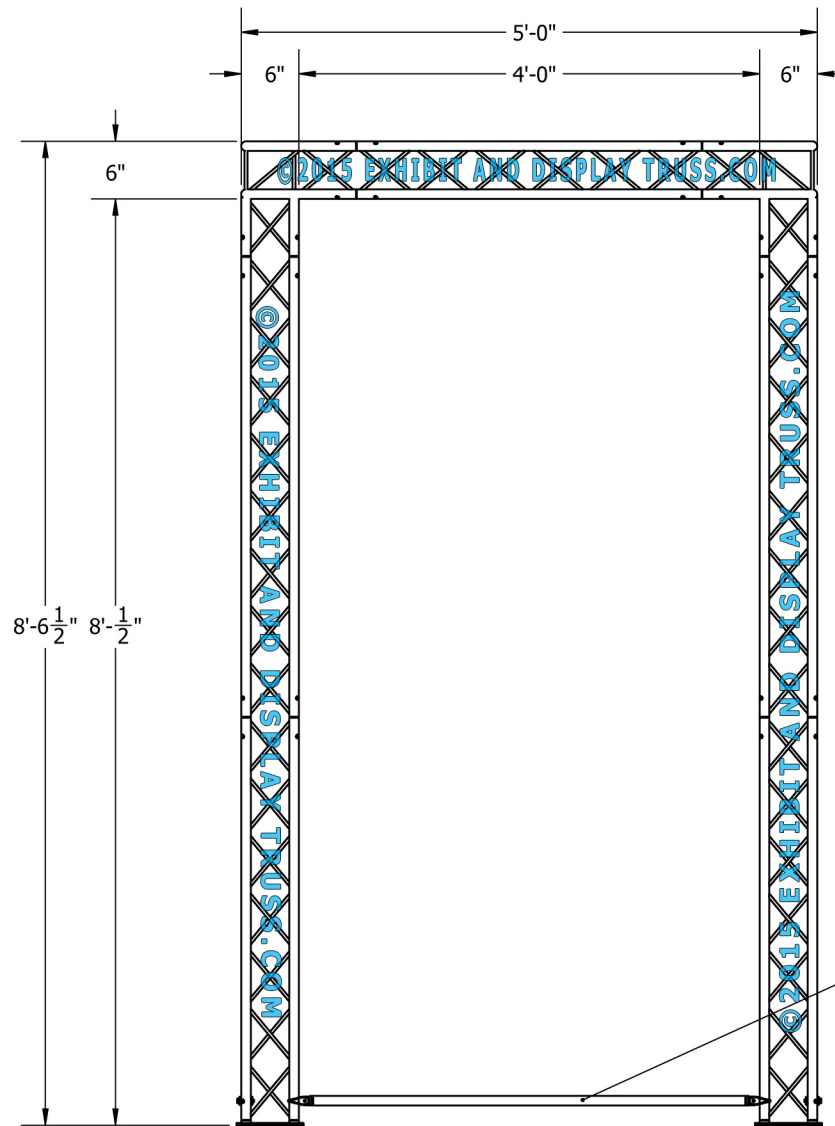

KIT: A29-64

6" Wide Aluminum Truss. 1" Chords with 5/16" Webs

©2015 EXHIBIT AND DISPLAY TRUSS.COM

Toll Free: 855-323-4866
Email: info@exhibitanddisplaytruss.com

ExhibitAndDisplayTruss.com

KIT: A29-64

6" Wide Aluminum Truss. 1" Chords with 5/16" Webs

©2015 EXHIBIT AND DISPLAY TRUSS.COM

EXPLODED VIEW

ITEM NO.	PART NUMBER	DESCRIPTION	QTY.
①	EDT6-BP4	Box Base Plate	4
②	EDT6-B3	3'-0" Box Truss	4
③	EDT6-B3-6	3'-6" Box Truss	4
④	EDT6-B4	4'-0" Box Truss	4
⑤	EDT6-B3W90	3 Way 90° Junction	4
⑥	EDT1-STBc	Single Tube Brace	4

KIT: A29-64

6" Wide Aluminum Truss. 1" Chords with 5/16" Webs

©2015 EXHIBIT AND DISPLAY TRUSS.COM

TOP VIEW
UNITS: FEET & INCHES

KIT: A29-64

6" Wide Aluminum Truss. 1" Chords with 5/16" Webs

©2015 EXHIBIT AND DISPLAY TRUSS.COM

Shown with optional inside braces to tie banner to. Extender hook allow for adjustable heights.

FRONT VIEW
UNITS: FEET & INCHES