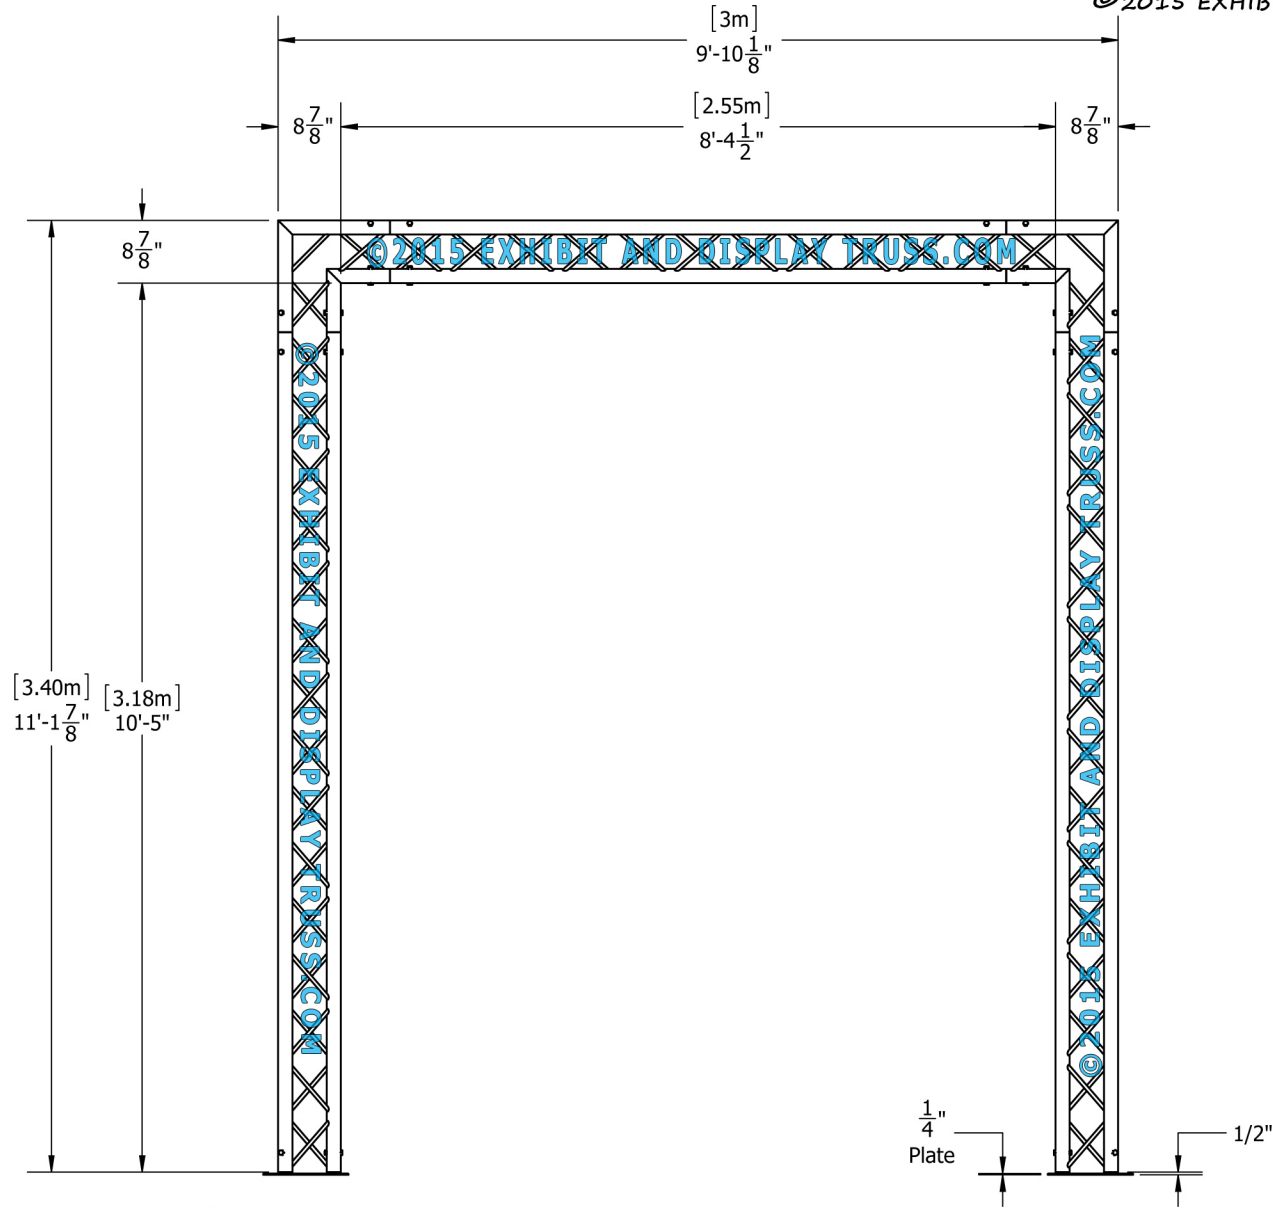

KIT: A30-103

10" Wide Aluminum Truss. 2" Chords with 1/2" Webs

©2015 EXHIBIT AND DISPLAY TRUSS.COM

Toll Free: 855-323-4866
Email: info@exhibitanddisplaytruss.com

ExhibitAndDisplayTruss.com

KIT: A30-103

10" Wide Aluminum Truss. 2" Chords with 1/2" Webs

©2015 EXHIBIT AND DISPLAY TRUSS.COM

EXPLODED VIEW

ITEM NO.	PART NUMBER	DESCRIPTION	QTY.
①	EDT10-BP3Ac	14" x 48" Tri Base Plate Apex In	2
②	EDT10-T2.2	2.2m Tri Truss	1
③	EDT10-T3.0	3.0m Tri Truss	2
④	EDT10-T2W90A	2 Way 90° Junction Apex In	2

Top View
Units: Feet & Inches
[Meters]

KIT: A30-103

10" Wide Aluminum Truss. 2" Chords with 1/2" Webs

©2015 EXHIBIT AND DISPLAY TRUSS.COM

Front View
Units: Feet & Inches
[Meters]