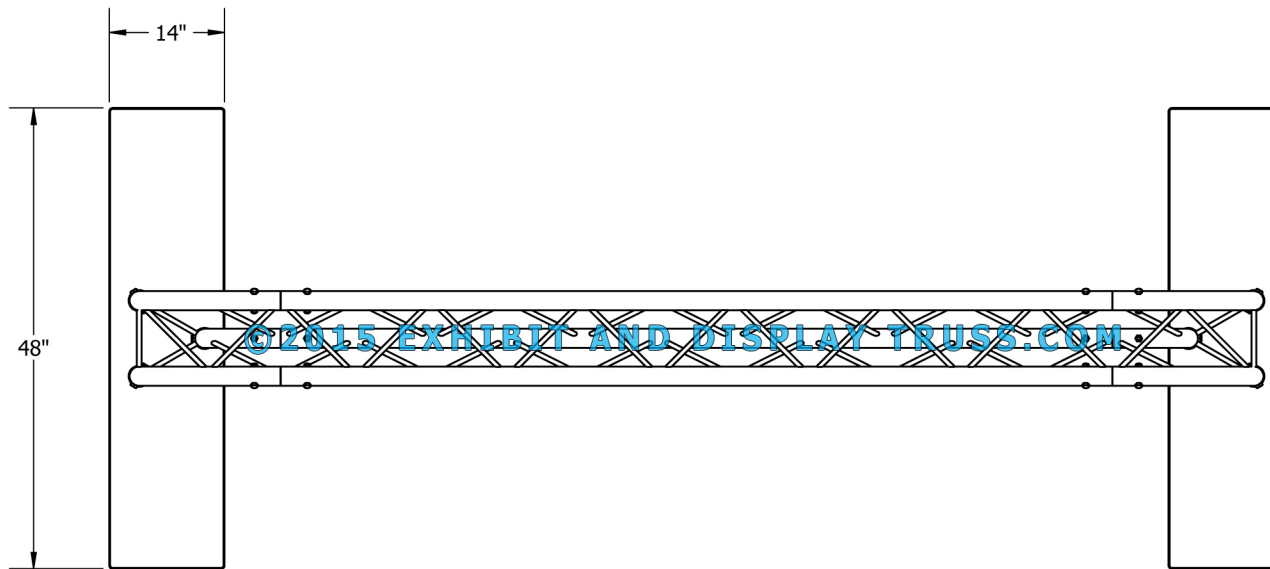

KIT: A30-103

10" Wide Aluminum Truss. 2" Chords with 1/2" Webs

©2015 EXHIBIT AND DISPLAY TRUSS.COM

Toll Free: 855-323-4866
Email: info@exhibitanddisplaytruss.com

ExhibitAndDisplayTruss.com

KIT: A30-103

10" Wide Aluminum Truss. 2" Chords with 1/2" Webs

©2015 EXHIBIT AND DISPLAY TRUSS.COM

EXPLODED VIEW

ITEM NO.	PART NUMBER	DESCRIPTION	QTY.
①	EDT10-BP3Ac	14" x 48" Tri Base Plate Apex In	2
②	EDT10-T2.2	2.2m Tri Truss	1
③	EDT10-T3.0	3.0m Tri Truss	2
④	EDT10-T2W90A	2 Way 90° Junction Apex In	2

Top View
Units: Feet & Inches
[Meters]

KIT: A30-103

10" Wide Aluminum Truss. 2" Chords with 1/2" Webs

©2015 EXHIBIT AND DISPLAY TRUSS.COM

Front View
Units: Feet & Inches
[Meters]