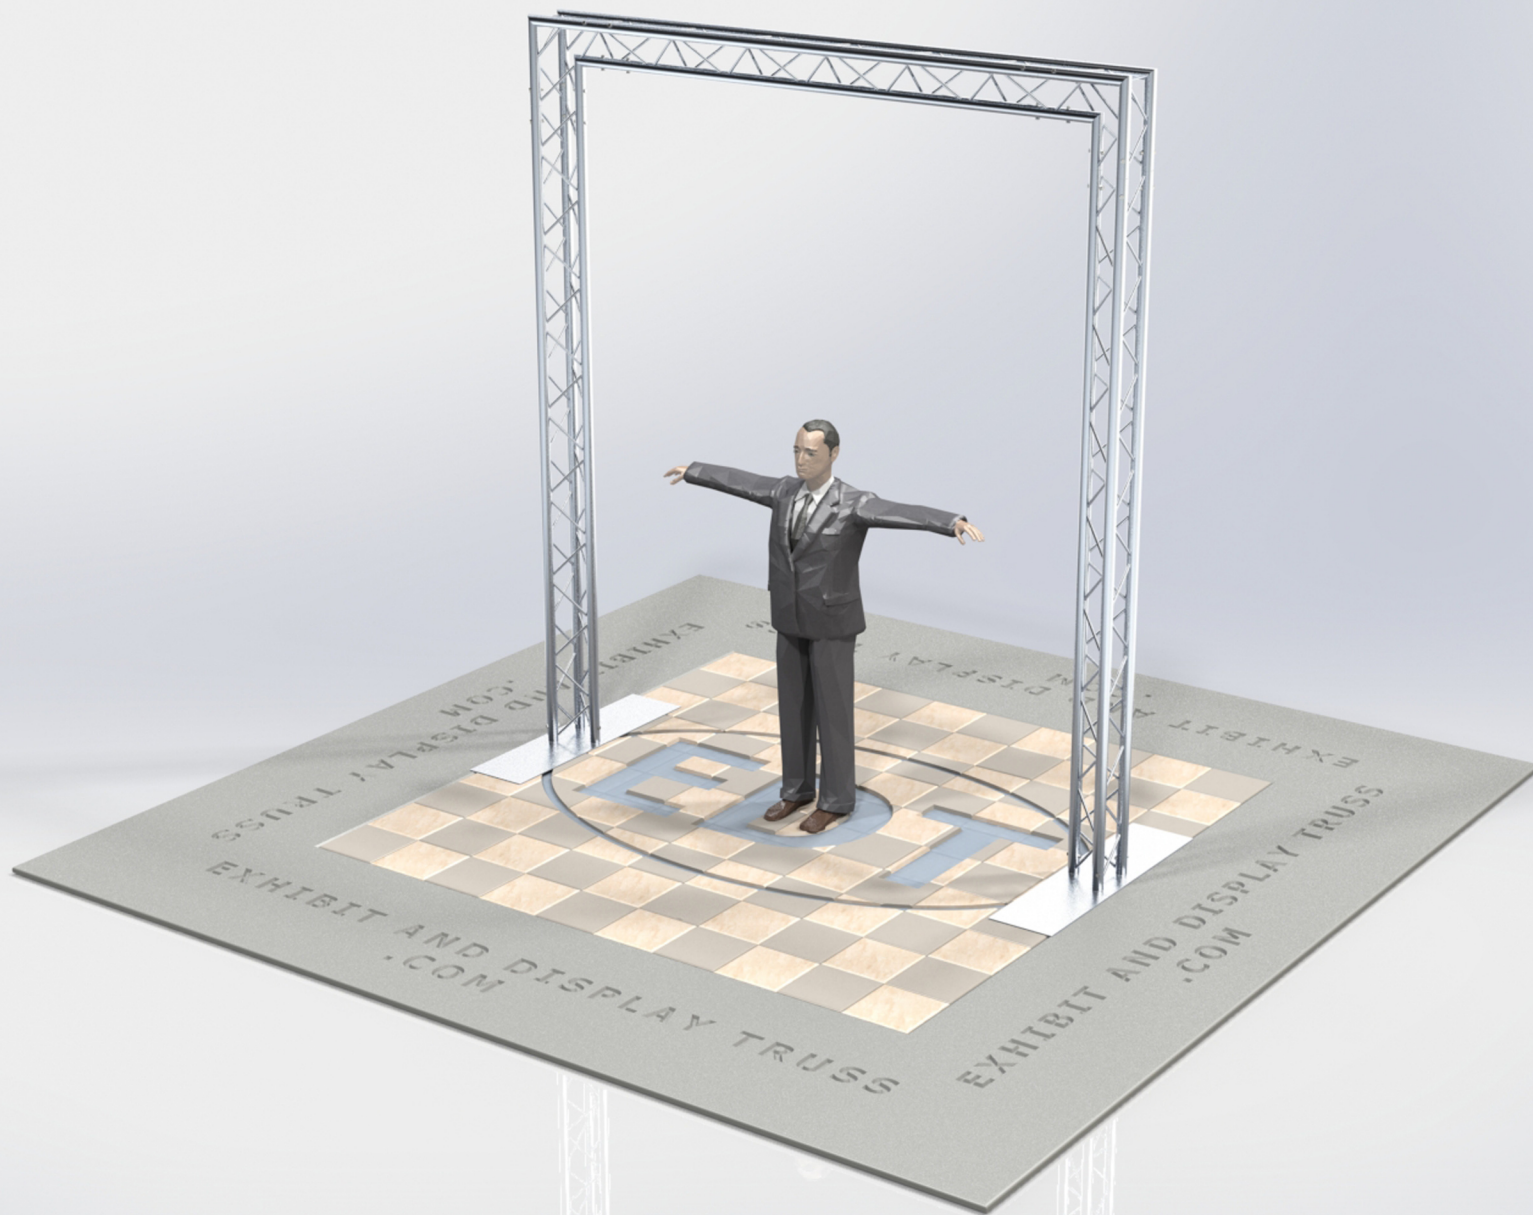

KIT: A30-103

10" Wide Aluminum Truss. 2" Chords with 1/2" Webs

©2015 EXHIBIT AND DISPLAY TRUSS.COM

Toll Free: 855-323-4866
Email: info@exhibitanddisplaytruss.com

ExhibitAndDisplayTruss.com

KIT: A30-103

10" Wide Aluminum Truss. 2" Chords with 1/2" Webs

©2015 EXHIBIT AND DISPLAY TRUSS.COM

EXPLODED VIEW

ITEM NO.	PART NUMBER	DESCRIPTION	QTY.
①	EDT10-BP3Ac	14" x 48" Tri Base Plate Apex In	2
②	EDT10-T2.2	2.2m Tri Truss	1
③	EDT10-T3.0	3.0m Tri Truss	2
④	EDT10-T2W90A	2 Way 90° Junction Apex In	2

Top View
Units: Feet & Inches
[Meters]

KIT: A30-103

10" Wide Aluminum Truss. 2" Chords with 1/2" Webs

©2015 EXHIBIT AND DISPLAY TRUSS.COM

Front View
Units: Feet & Inches
[Meters]