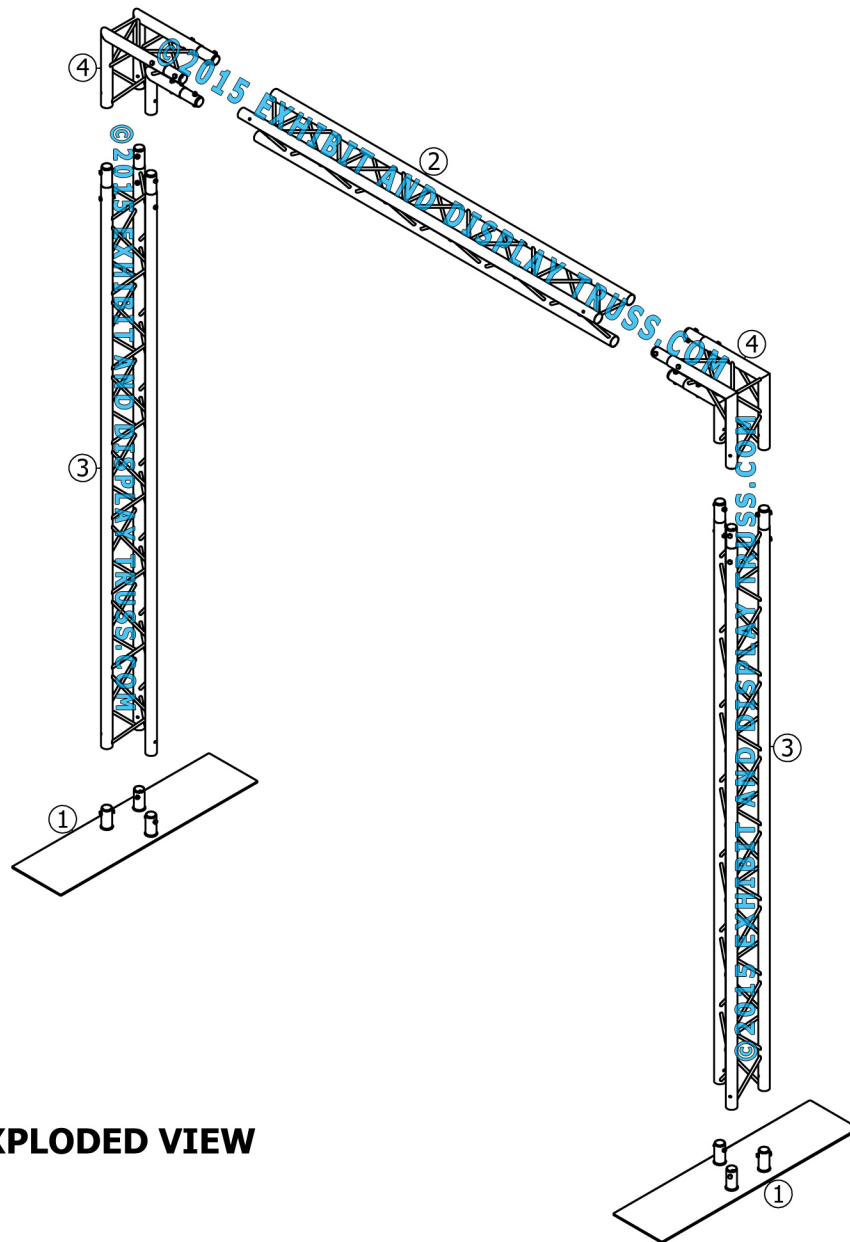

KIT: A30-103

10" Wide Aluminum Truss. 2" Chords with 1/2" Webs

©2015 EXHIBIT AND DISPLAY TRUSS.COM

Toll Free: 855-323-4866
Email: info@exhibitanddisplaytruss.com

ExhibitAndDisplayTruss.com

KIT: A30-103

10" Wide Aluminum Truss. 2" Chords with 1/2" Webs

©2015 EXHIBIT AND DISPLAY TRUSS.COM

EXPLODED VIEW

ITEM NO.	PART NUMBER	DESCRIPTION	QTY.
①	EDT10-BP3Ac	14" x 48" Tri Base Plate Apex In	2
②	EDT10-T2.2	2.2m Tri Truss	1
③	EDT10-T3.0	3.0m Tri Truss	2
④	EDT10-T2W90A	2 Way 90° Junction Apex In	2

Top View
Units: Feet & Inches
[Meters]

KIT: A30-103

10" Wide Aluminum Truss. 2" Chords with 1/2" Webs

©2015 EXHIBIT AND DISPLAY TRUSS.COM

Front View
Units: Feet & Inches
[Meters]