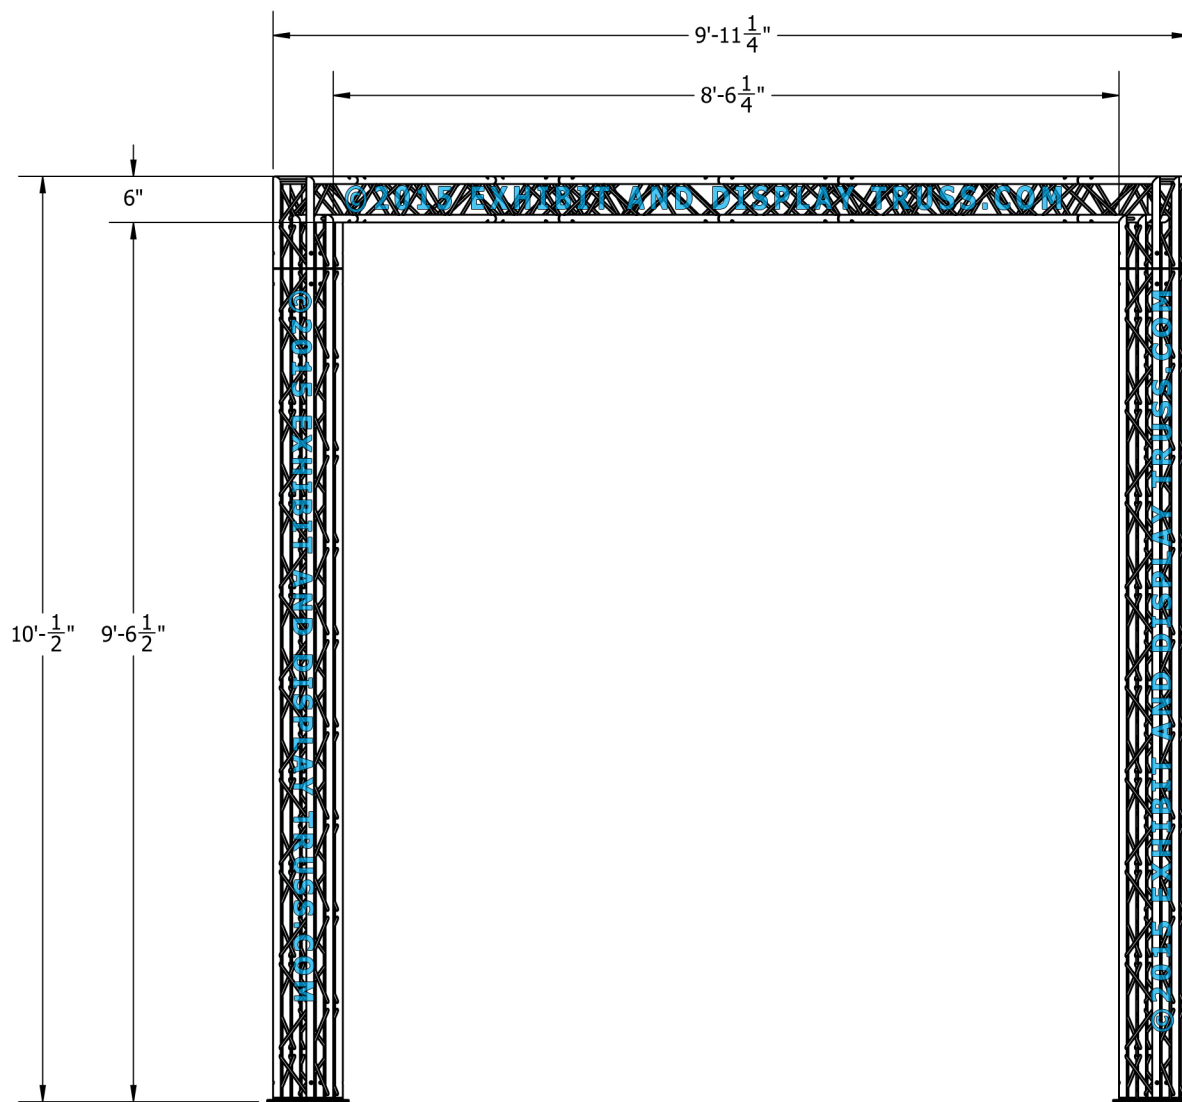

## 6" Wide Aluminum Truss. 1" Chords with 5/16" Webs

©2015 EXHIBIT AND DISPLAY TRUSS.COM

**EXPLODED VIEW**

ITEM NO.	PART NUMBER	DESCRIPTION	QTY.
①	EDT6-BP4	Box Base Plate	4
②	EDT6-B2	2'-0" Box Truss	4
③	EDT6-B3	3'-0" Box Truss	4
④	EDT6-B9	9'-0" Box Truss	4
⑤	EDT6-B2W90	2 Way 90° Junction	4
⑥	EDT6-B3WT	3 Way 90° "T" Junction	4

# KIT: A34-64

6" Wide Aluminum Truss. 1" Chords with 5/16" Webs

©2015 EXHIBIT AND DISPLAY TRUSS.COM

TOP VIEW  
UNITS: FEET & INCHES

Toll Free: 855-323-4866  
Email: [info@exhibitanddisplaytruss.com](mailto:info@exhibitanddisplaytruss.com)

# KIT: A34-64

6" Wide Aluminum Truss. 1" Chords with 5/16" Webs

©2015 EXHIBIT AND DISPLAY TRUSS.COM

FRONT VIEW  
UNITS: FEET & INCHES