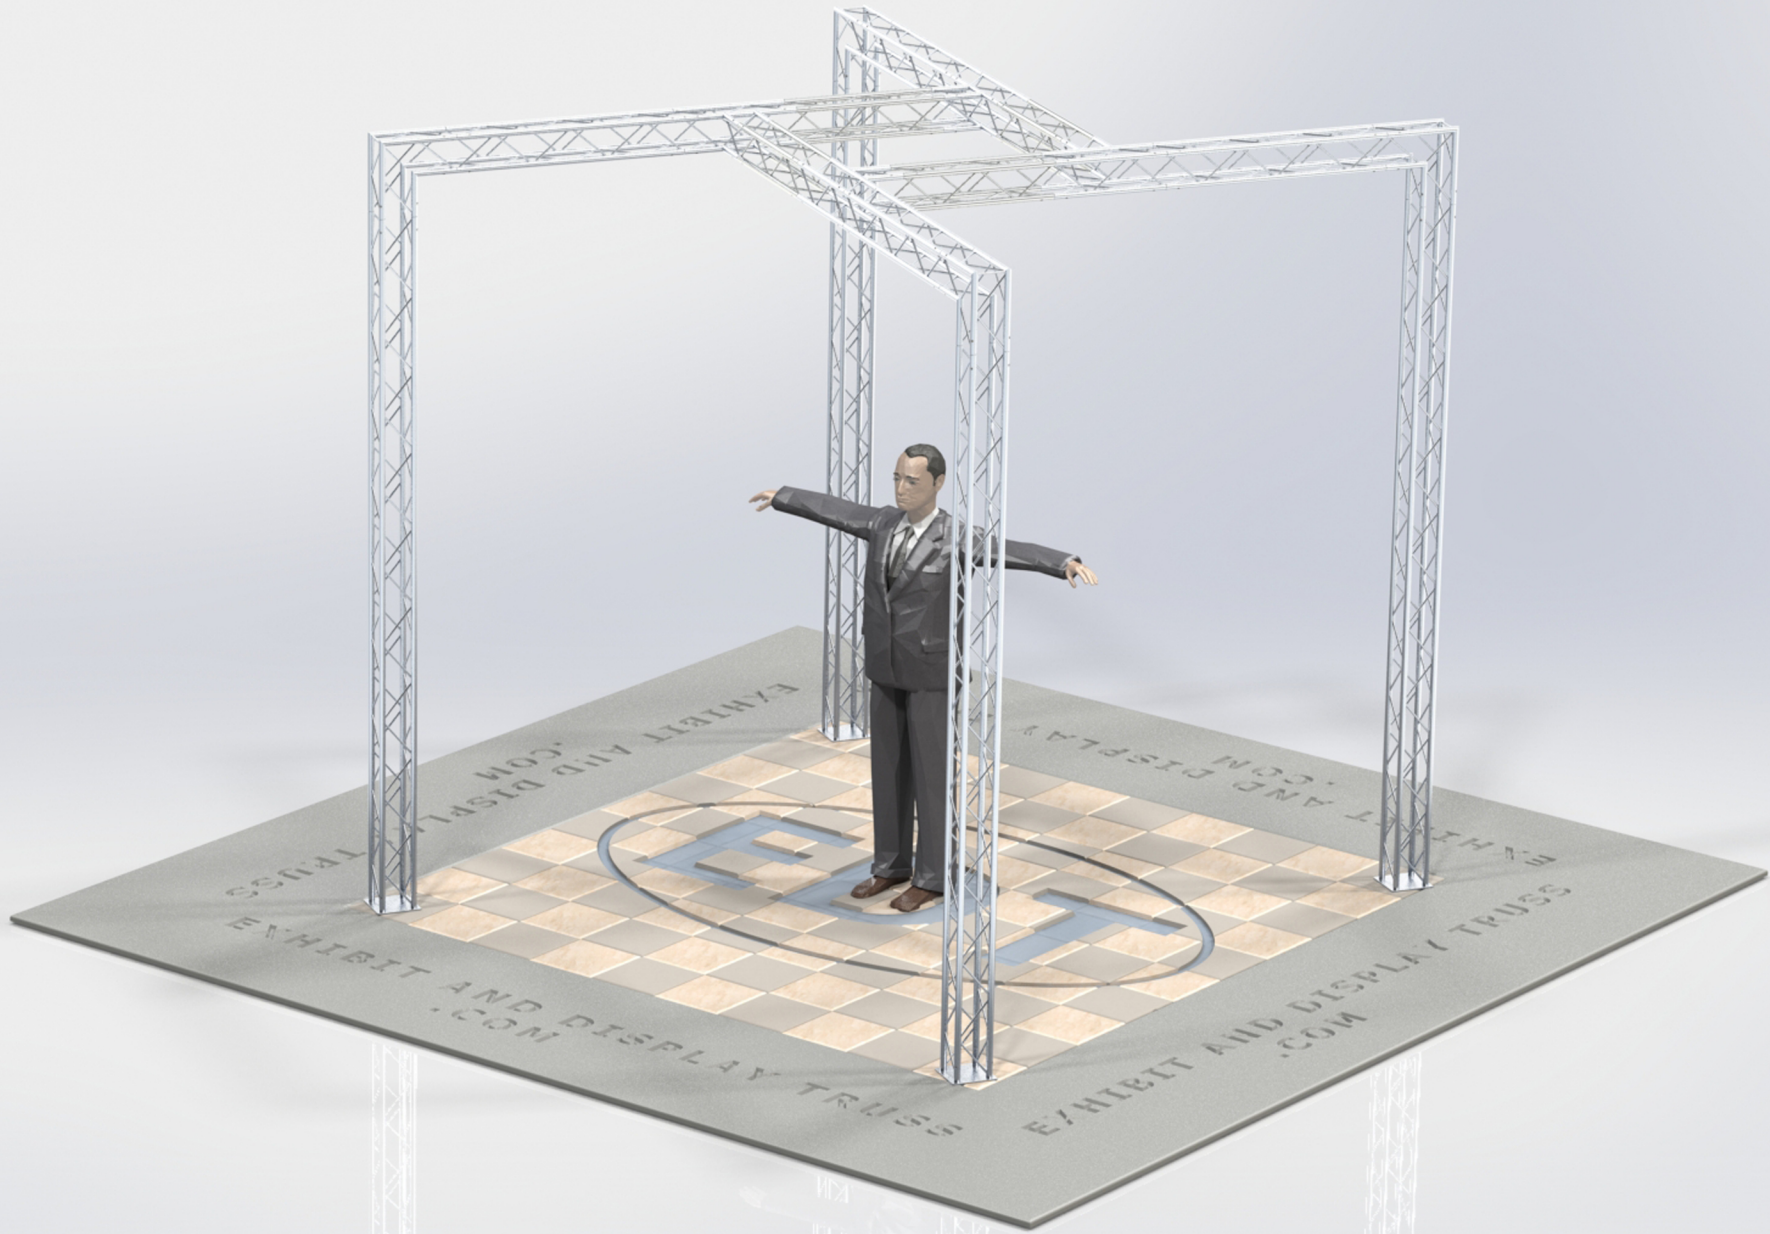

**KIT: A34-64**

**6" Wide Aluminum Truss. 1" Chords with 5/16" Webs**

©2015 EXHIBIT AND DISPLAY TRUSS.COM

**Toll Free: 855-323-4866**  
**Email: [info@exhibitanddisplaytruss.com](mailto:info@exhibitanddisplaytruss.com)**

## 6" Wide Aluminum Truss. 1" Chords with 5/16" Webs

©2015 EXHIBIT AND DISPLAY TRUSS.COM

**EXPLODED VIEW**

ITEM NO.	PART NUMBER	DESCRIPTION	QTY.
①	EDT6-BP4	Box Base Plate	4
②	EDT6-B2	2'-0" Box Truss	4
③	EDT6-B3	3'-0" Box Truss	4
④	EDT6-B9	9'-0" Box Truss	4
⑤	EDT6-B2W90	2 Way 90° Junction	4
⑥	EDT6-B3WT	3 Way 90° "T" Junction	4

# KIT: A34-64

6" Wide Aluminum Truss. 1" Chords with 5/16" Webs

©2015 EXHIBIT AND DISPLAY TRUSS.COM

TOP VIEW  
UNITS: FEET & INCHES

Toll Free: 855-323-4866  
Email: [info@exhibitanddisplaytruss.com](mailto:info@exhibitanddisplaytruss.com)

# KIT: A34-64

6" Wide Aluminum Truss. 1" Chords with 5/16" Webs

©2015 EXHIBIT AND DISPLAY TRUSS.COM

FRONT VIEW  
UNITS: FEET & INCHES