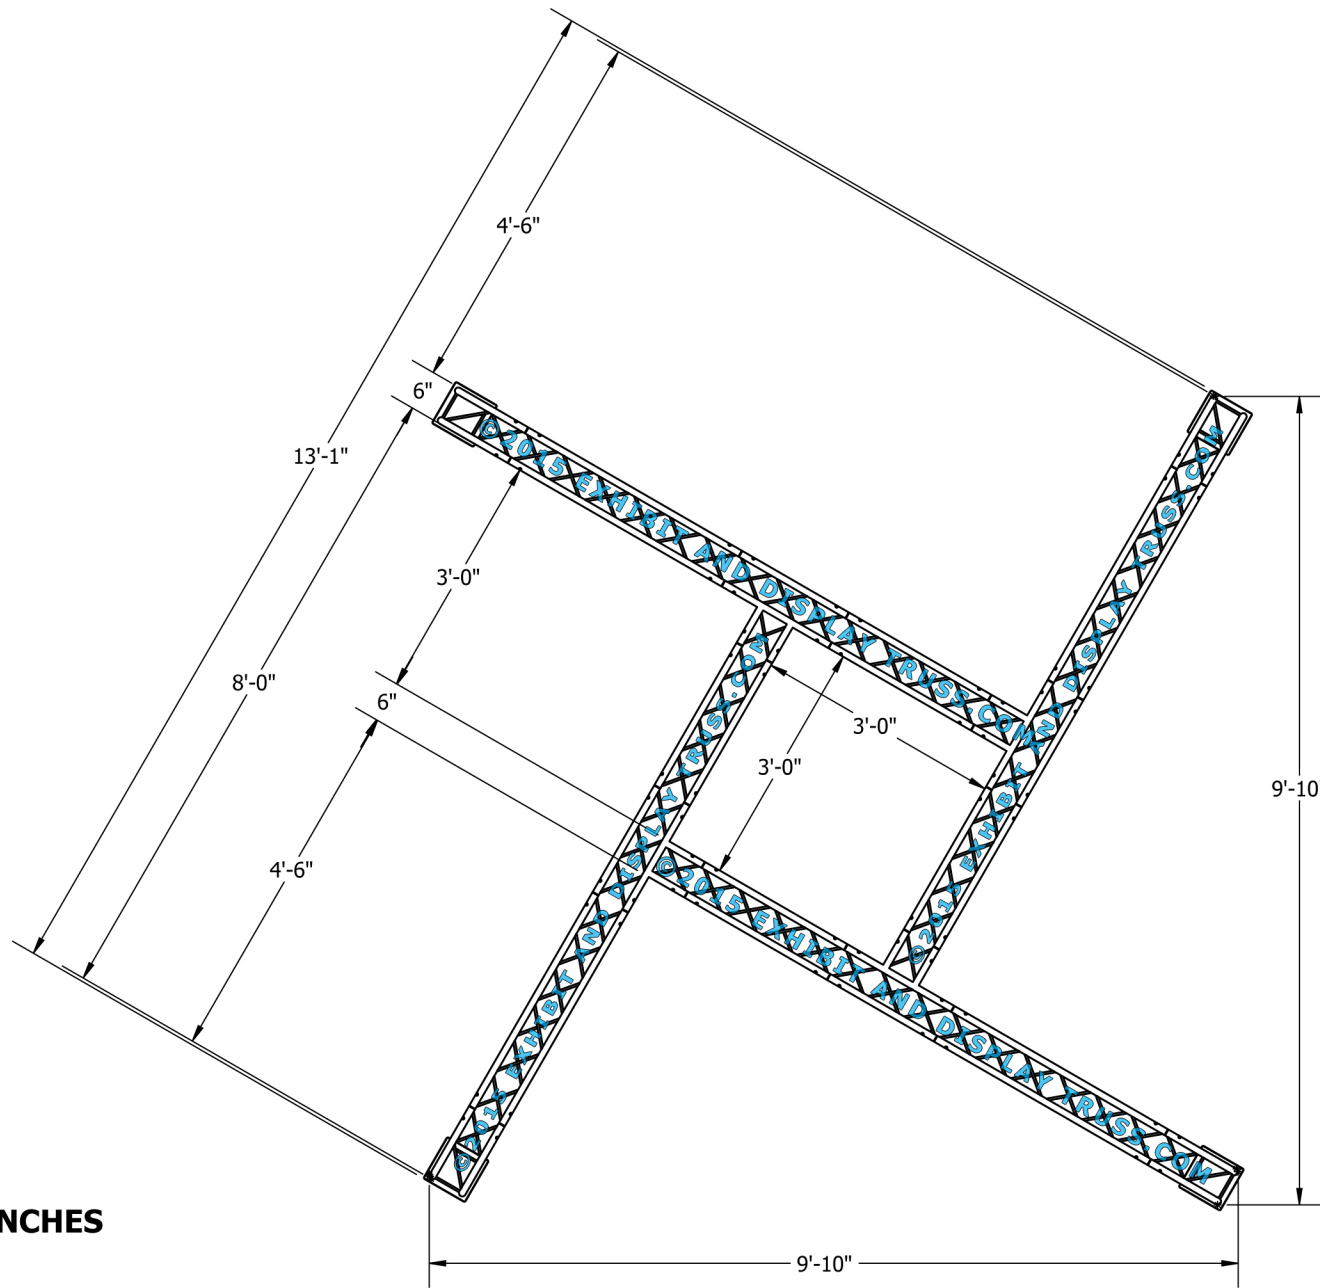

## 6" Wide Aluminum Truss. 1" Chords with 5/16" Webs

©2015 EXHIBIT AND DISPLAY TRUSS.COM

**EXPLODED VIEW**

ITEM NO.	PART NUMBER	DESCRIPTION	QTY.
①	EDT6-BP4	Box Base Plate	4
②	EDT6-B2	2'-0" Box Truss	4
③	EDT6-B3	3'-0" Box Truss	4
④	EDT6-B9	9'-0" Box Truss	4
⑤	EDT6-B2W90	2 Way 90° Junction	4
⑥	EDT6-B3WT	3 Way 90° "T" Junction	4

# KIT: A34-64

6" Wide Aluminum Truss. 1" Chords with 5/16" Webs

©2015 EXHIBIT AND DISPLAY TRUSS.COM

TOP VIEW  
UNITS: FEET & INCHES

Toll Free: 855-323-4866  
Email: [info@exhibitanddisplaytruss.com](mailto:info@exhibitanddisplaytruss.com)

# KIT: A34-64

6" Wide Aluminum Truss. 1" Chords with 5/16" Webs

©2015 EXHIBIT AND DISPLAY TRUSS.COM

FRONT VIEW  
UNITS: FEET & INCHES