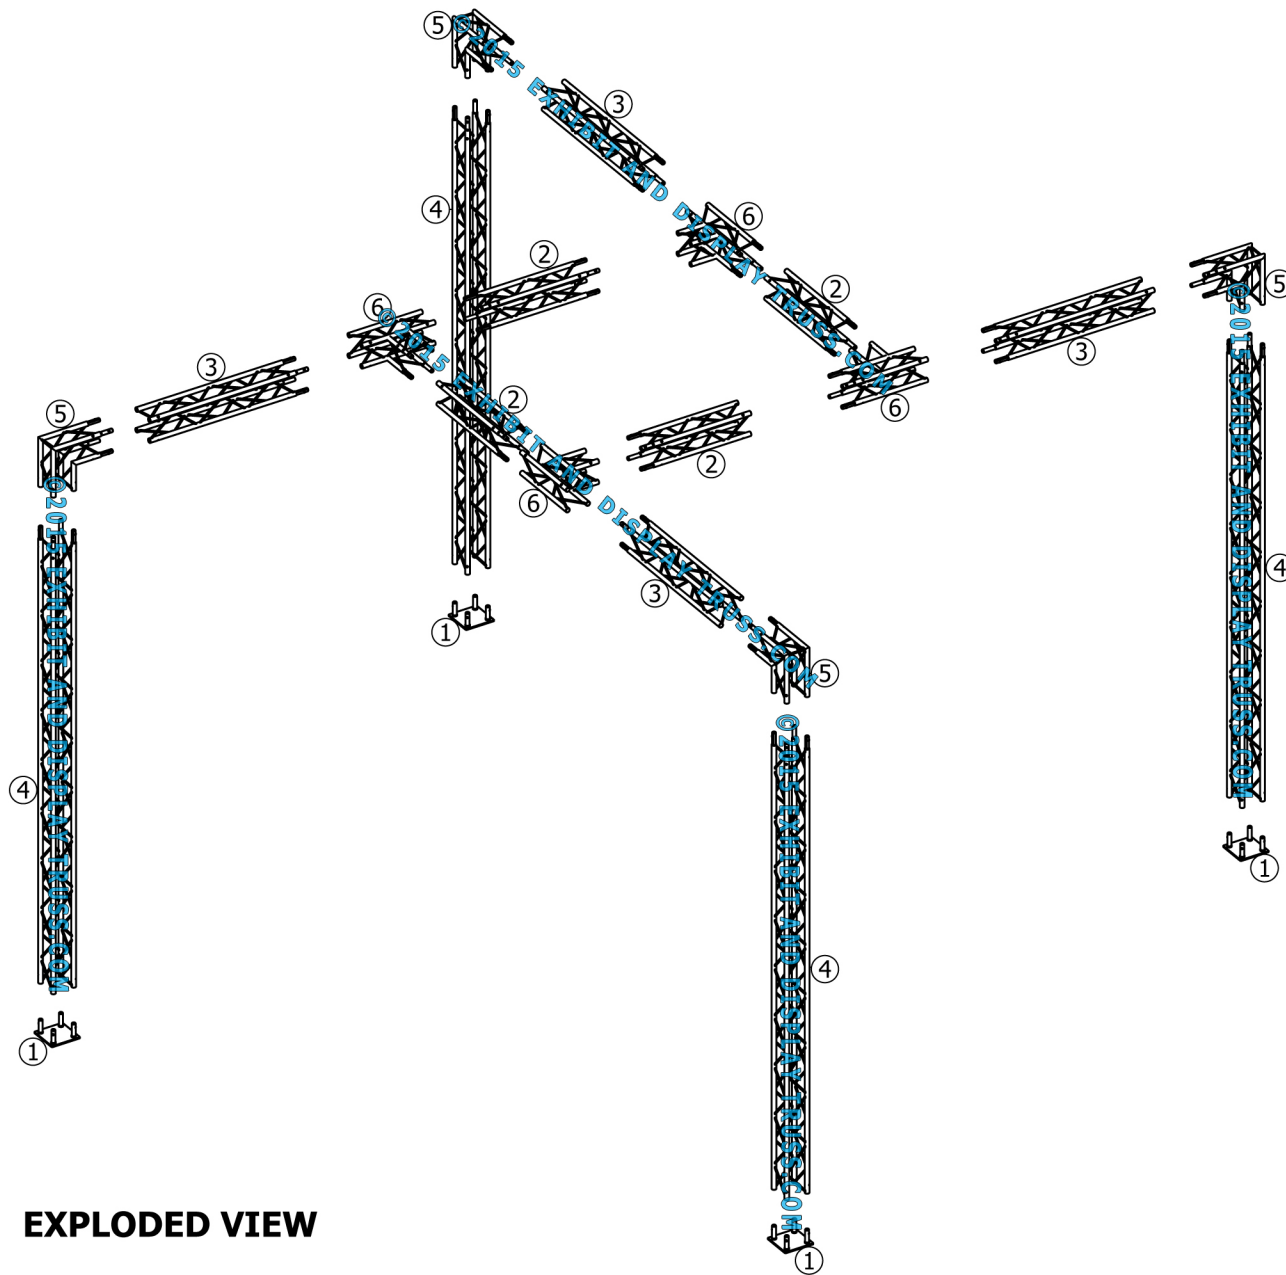

**KIT: A34-64**

**6" Wide Aluminum Truss. 1" Chords with 5/16" Webs**

©2015 EXHIBIT AND DISPLAY TRUSS.COM

**Toll Free: 855-323-4866**  
**Email: [info@exhibitanddisplaytruss.com](mailto:info@exhibitanddisplaytruss.com)**

# KIT: A34-64

## 6" Wide Aluminum Truss. 1" Chords with 5/16" Webs

©2015 EXHIBIT AND DISPLAY TRUSS.COM

**EXPLODED VIEW**

ITEM NO.	PART NUMBER	DESCRIPTION	QTY.
①	EDT6-BP4	Box Base Plate	4
②	EDT6-B2	2'-0" Box Truss	4
③	EDT6-B3	3'-0" Box Truss	4
④	EDT6-B9	9'-0" Box Truss	4
⑤	EDT6-B2W90	2 Way 90° Junction	4
⑥	EDT6-B3WT	3 Way 90° "T" Junction	4

# KIT: A34-64

6" Wide Aluminum Truss. 1" Chords with 5/16" Webs

©2015 EXHIBIT AND DISPLAY TRUSS.COM

FRONT VIEW  
UNITS: FEET & INCHES