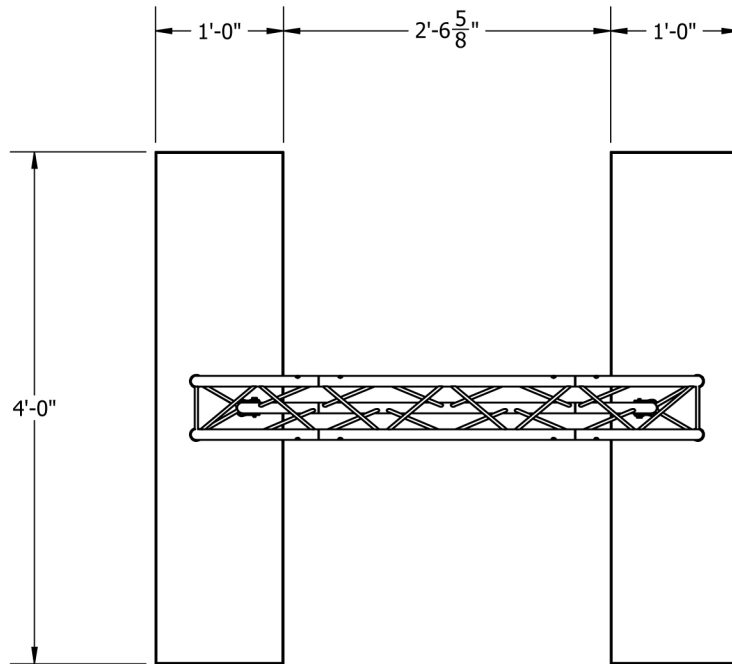

©2015 EXHIBIT AND DISPLAY TRUSS.COM

©2015 EXHIBIT AND DISPLAY TRUSS.COM

| ITEM NO. | PART NUMBER | DESCRIPTION | QTY. |
|----------|-----------------|-----------------------------------|------|
| ① | EDT6-BP3A-48x12 | Tri Base Plate 48"x12" Apex In | 2 |
| ② | EDT6-T2 | 2'-0" Tri Truss | 1 |
| ③ | EDT6-T3 | 3'-0" Tri Truss | 4 |
| ④ | EDT6-T2W90A | 2 Way 90° Junction Apex In | 2 |
| ⑤ | EDT6-L2 | 2'-0" Ladder Truss | 1 |
| ⑥ | EDT6-EHC4 | Extender Hook Clamp | 4 |

KIT: A35-62

6" Wide Aluminum Truss. 1" Chords with 5/16" Webs

©2015 EXHIBIT AND DISPLAY TRUSS.COM

©2015 EXHIBIT AND DISPLAY TRUSS.COM

TOP VIEW
UNITS: FEET & INCHES

FRONT VIEW
UNITS: FEET & INCHES

Extender Hooks allow truss to adjusted vertically to desired height.