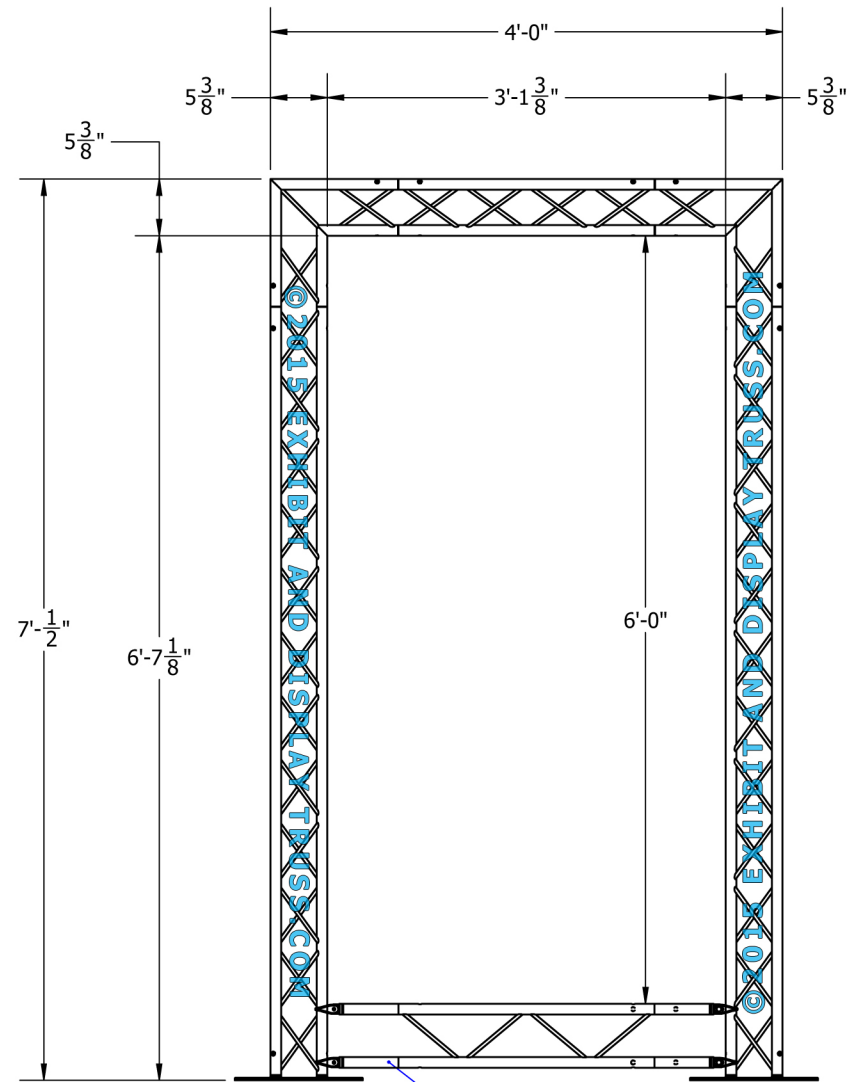

KIT: A35-62

6" Wide Aluminum Truss. 1" Chords with 5/16" Webs

©2015 EXHIBIT AND DISPLAY TRUSS.COM

Toll Free: 855-323-4866
Email: info@exhibitanddisplaytruss.com

ExhibitAndDisplayTruss.com

KIT: A35-62

Packs down small and lightweight

6" Wide Aluminum Truss. 1" Chords with 5/16" Webs

©2015 EXHIBIT AND DISPLAY TRUSS.COM

Toll Free: 855-323-4866
Email: info@exhibitanddisplaytruss.com

ExhibitAndDisplayTruss.com

KIT: A35-62

6" Wide Aluminum Truss. 1" Chords with 5/16" Webs

©2015 EXHIBIT AND DISPLAY TRUSS.COM

©2015 EXHIBIT AND DISPLAY TRUSS.COM

| ITEM NO. | PART NUMBER | DESCRIPTION | QTY. |
|----------|-----------------|-----------------------------------|------|
| ① | EDT6-BP3A-48x12 | Tri Base Plate 48"x12" Apex In | 2 |
| ② | EDT6-T2 | 2'-0" Tri Truss | 1 |
| ③ | EDT6-T3 | 3'-0" Tri Truss | 4 |
| ④ | EDT6-T2W90A | 2 Way 90° Junction Apex In | 2 |
| ⑤ | EDT6-L2 | 2'-0" Ladder Truss | 1 |
| ⑥ | EDT6-EHC4 | Extender Hook Clamp | 4 |

KIT: A35-62

6" Wide Aluminum Truss. 1" Chords with 5/16" Webs

©2015 EXHIBIT AND DISPLAY TRUSS.COM

©2015 EXHIBIT AND DISPLAY TRUSS.COM

TOP VIEW
UNITS: FEET & INCHES

FRONT VIEW
UNITS: FEET & INCHES

Extender Hooks allow truss to adjusted vertically to desired height.