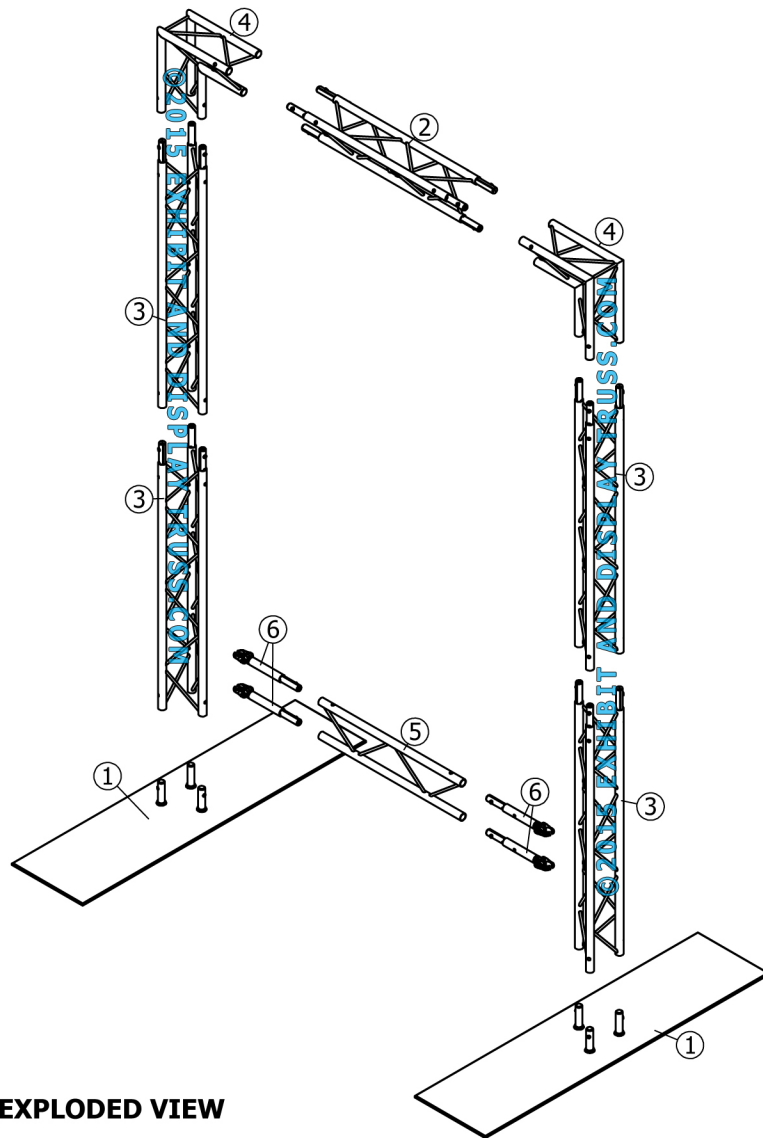

KIT: A35-62

6" Wide Aluminum Truss. 1" Chords with 5/16" Webs

©2015 EXHIBIT AND DISPLAY TRUSS.COM

Toll Free: 855-323-4866
Email: info@exhibitanddisplaytruss.com

ExhibitAndDisplayTruss.com

KIT: A35-62

Packs down small and lightweight

6" Wide Aluminum Truss. 1" Chords with 5/16" Webs

©2015 EXHIBIT AND DISPLAY TRUSS.COM

Toll Free: 855-323-4866
Email: info@exhibitanddisplaytruss.com

ExhibitAndDisplayTruss.com

KIT: A35-62

6" Wide Aluminum Truss. 1" Chords with 5/16" Webs

©2015 EXHIBIT AND DISPLAY TRUSS.COM

©2015 EXHIBIT AND DISPLAY TRUSS.COM

| ITEM NO. | PART NUMBER | DESCRIPTION | QTY. |
|----------|-----------------|-----------------------------------|------|
| ① | EDT6-BP3A-48x12 | Tri Base Plate 48"x12" Apex In | 2 |
| ② | EDT6-T2 | 2'-0" Tri Truss | 1 |
| ③ | EDT6-T3 | 3'-0" Tri Truss | 4 |
| ④ | EDT6-T2W90A | 2 Way 90° Junction Apex In | 2 |
| ⑤ | EDT6-L2 | 2'-0" Ladder Truss | 1 |
| ⑥ | EDT6-EHC4 | Extender Hook Clamp | 4 |

KIT: A35-62

6" Wide Aluminum Truss. 1" Chords with 5/16" Webs

©2015 EXHIBIT AND DISPLAY TRUSS.COM

©2015 EXHIBIT AND DISPLAY TRUSS.COM

TOP VIEW
UNITS: FEET & INCHES

FRONT VIEW
UNITS: FEET & INCHES

Extender Hooks allow truss to adjusted vertically to desired height.