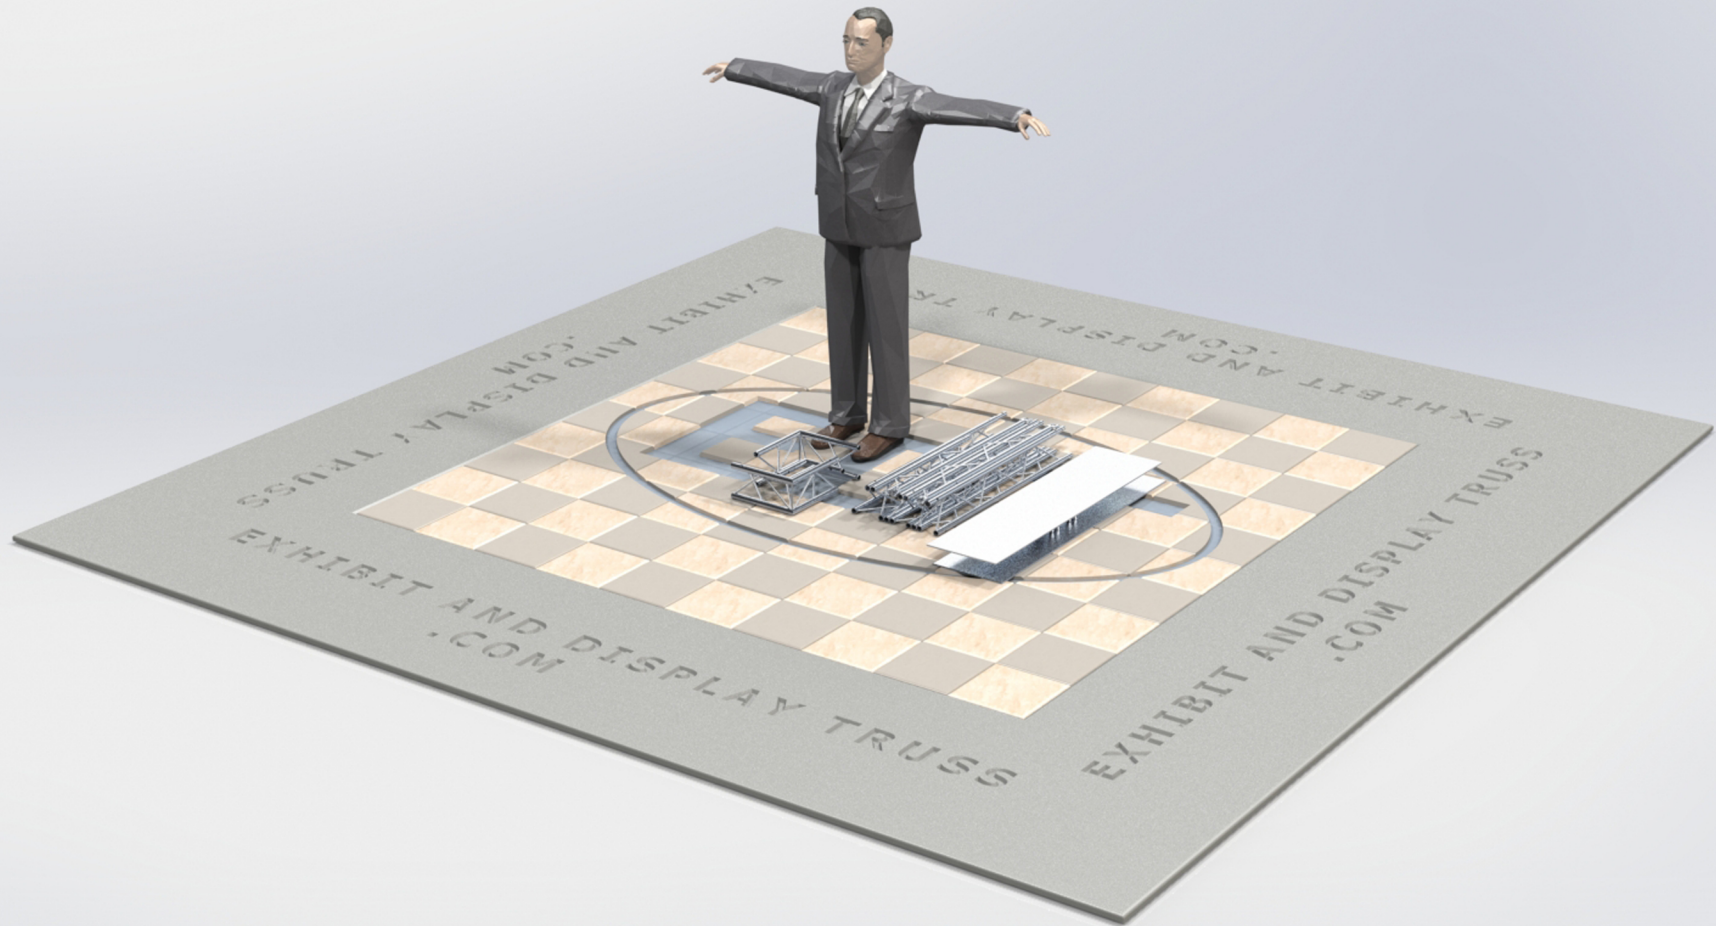

KIT: A35-62

6" Wide Aluminum Truss. 1" Chords with 5/16" Webs

©2015 EXHIBIT AND DISPLAY TRUSS.COM

Toll Free: 855-323-4866
Email: info@exhibitanddisplaytruss.com

ExhibitAndDisplayTruss.com

KIT: A35-62

Packs down small and lightweight

6" Wide Aluminum Truss. 1" Chords with 5/16" Webs

©2015 EXHIBIT AND DISPLAY TRUSS.COM

Toll Free: 855-323-4866
Email: info@exhibitanddisplaytruss.com

ExhibitAndDisplayTruss.com

KIT: A35-62

6" Wide Aluminum Truss. 1" Chords with 5/16" Webs

©2015 EXHIBIT AND DISPLAY TRUSS.COM

©2015 EXHIBIT AND DISPLAY TRUSS.COM

| ITEM NO. | PART NUMBER | DESCRIPTION | QTY. |
|----------|-----------------|-----------------------------------|------|
| ① | EDT6-BP3A-48x12 | Tri Base Plate 48"x12" Apex In | 2 |
| ② | EDT6-T2 | 2'-0" Tri Truss | 1 |
| ③ | EDT6-T3 | 3'-0" Tri Truss | 4 |
| ④ | EDT6-T2W90A | 2 Way 90° Junction Apex In | 2 |
| ⑤ | EDT6-L2 | 2'-0" Ladder Truss | 1 |
| ⑥ | EDT6-EHC4 | Extender Hook Clamp | 4 |

KIT: A35-62

6" Wide Aluminum Truss. 1" Chords with 5/16" Webs

©2015 EXHIBIT AND DISPLAY TRUSS.COM

©2015 EXHIBIT AND DISPLAY TRUSS.COM

TOP VIEW
UNITS: FEET & INCHES

FRONT VIEW
UNITS: FEET & INCHES

Extender Hooks allow truss to adjusted vertically to desired height.