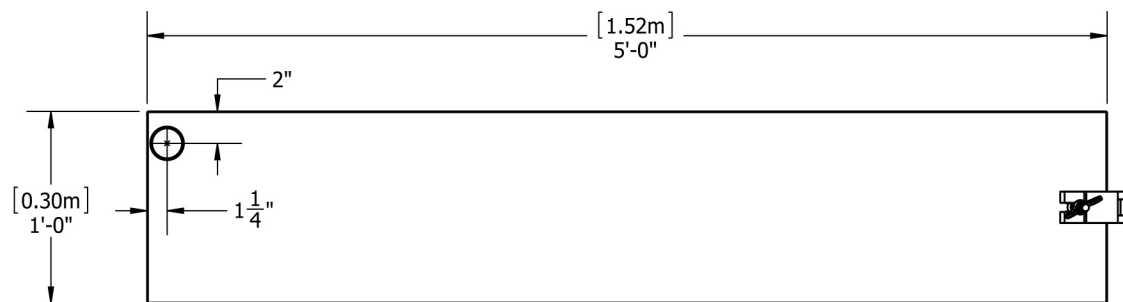

©2015 EXHIBIT AND DISPLAY TRUSS.COM

EXPLODED VIEW

ITEM NO.	PART NUMBER	DESCRIPTION	QTY.
①	EDT10-SBPR	Scrim Base Plate with Coupler Right	1
②	EDT10-SBPL	Scrim Base Plate with Coupler Left	1
③	EDT10-L3.0	3.0m Ladder Truss	4
④	EDT10-L2W90H	2 Way 90° Junction Horizontal	4
⑤	EDT2-STB6	6' Single Tube Brace	2

KIT: A39-102

Speaker Scrim Stand

10" Wide Aluminum Truss. 2" Chords with 1/2" Webs

©2015 EXHIBIT AND DISPLAY TRUSS.COM

Front View
Units: Feet & Inches
[Meters]

©2015 EXHIBIT AND DISPLAY TRUSS.COM

KIT: A39-102

Speaker Scrim Stand

10" Wide Aluminum Truss. 2" Chords with 1/2" Webs

©2015 EXHIBIT AND DISPLAY TRUSS.COM

Left Base Plate - Top View

Right Base Plate - Top View

Heavy Duty Half Coupler
Centered on Base Plate

Front View

Coupler allows base plate to be
moved to desired position along
bottom of truss structure.

©2015 EXHIBIT AND DISPLAY TRUSS.COM

Loosen coupler
to fold up structure.