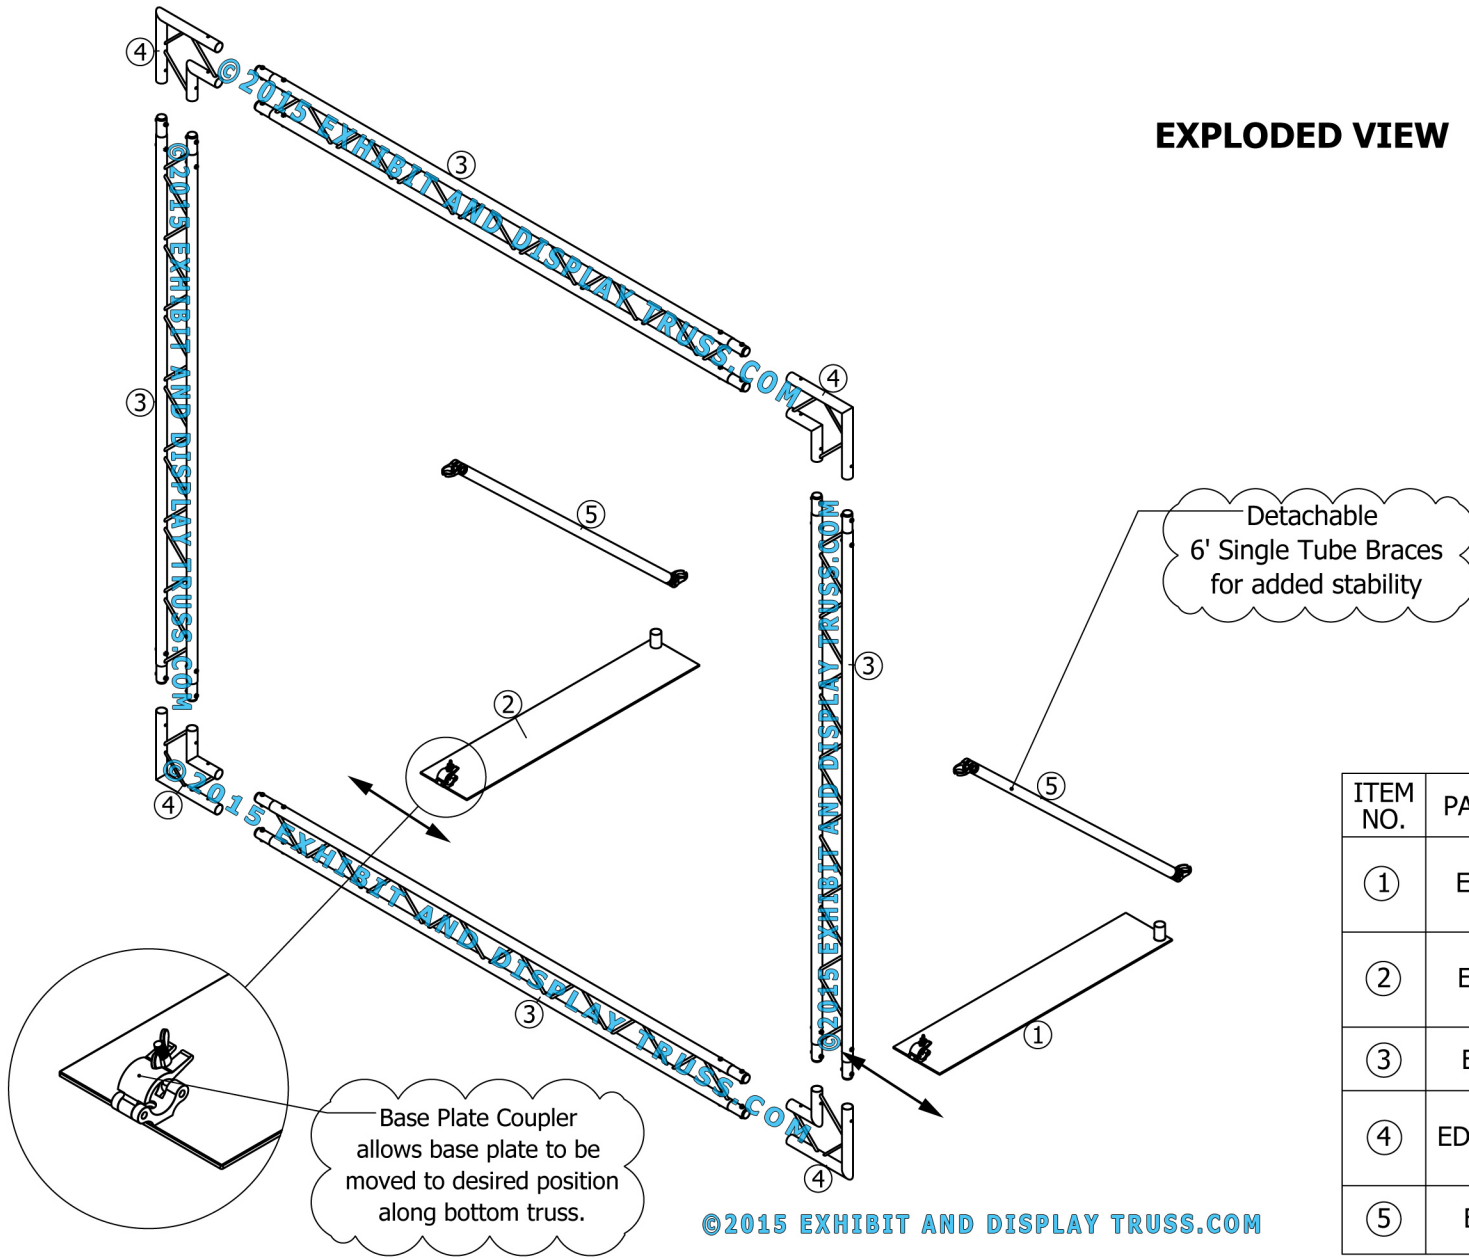

KIT: A39-102

Speaker Scrim Stand
(Folded Flat)

10" Wide Aluminum Truss. 2" Chords with 1/2" Webs

©2015 EXHIBIT AND DISPLAY TRUSS.COM

KIT: A39-102

10" Wide Aluminum Truss. 2" Chords with 1/2" Webs

Speaker Scrim Stand

©2015 EXHIBIT AND DISPLAY TRUSS.COM

EXPLODED VIEW

ITEM NO.	PART NUMBER	DESCRIPTION	QTY.
①	EDT10-SBPR	Scrim Base Plate with Coupler Right	1
②	EDT10-SBPL	Scrim Base Plate with Coupler Left	1
③	EDT10-L3.0	3.0m Ladder Truss	4
④	EDT10-L2W90H	2 Way 90° Junction Horizontal	4
⑤	EDT2-STB6	6' Single Tube Brace	2

Speaker Scrim Stand

10" Wide Aluminum Truss. 2" Chords with 1/2" Webs

©2015 EXHIBIT AND DISPLAY TRUSS.COM

Left Base Plate - Top View

Right Base Plate - Top View

Heavy Duty Half Coupler
Centered on Base Plate

Front View

Coupler allows base plate to be
moved to desired position along
bottom of truss structure.

©2015 EXHIBIT AND DISPLAY TRUSS.COM

Loosen coupler
to fold up structure.