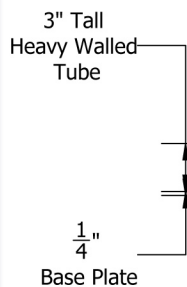

©2015 EXHIBIT AND DISPLAY TRUSS.COM

EXPLODED VIEW

ITEM NO.	PART NUMBER	DESCRIPTION	QTY.
①	EDT10-SBPR	Scrim Base Plate with Coupler Right	1
②	EDT10-SBPL	Scrim Base Plate with Coupler Left	1
③	EDT10-L3.0	3.0m Ladder Truss	4
④	EDT10-L2W90H	2 Way 90° Junction Horizontal	4
⑤	EDT2-STB6	6' Single Tube Brace	2

KIT: A39-102

Speaker Scrim Stand

10" Wide Aluminum Truss. 2" Chords with 1/2" Webs

©2015 EXHIBIT AND DISPLAY TRUSS.COM

Front View
Units: Feet & Inches
[Meters]

©2015 EXHIBIT AND DISPLAY TRUSS.COM

KIT: A39-102

Speaker Scrim Stand

10" Wide Aluminum Truss. 2" Chords with 1/2" Webs

©2015 EXHIBIT AND DISPLAY TRUSS.COM

Left Base Plate - Top View

Right Base Plate - Top View

Heavy Duty Half Coupler
Centered on Base Plate

Front View

Coupler allows base plate to be
moved to desired position along
bottom of truss structure.

©2015 EXHIBIT AND DISPLAY TRUSS.COM

Loosen coupler
to fold up structure.