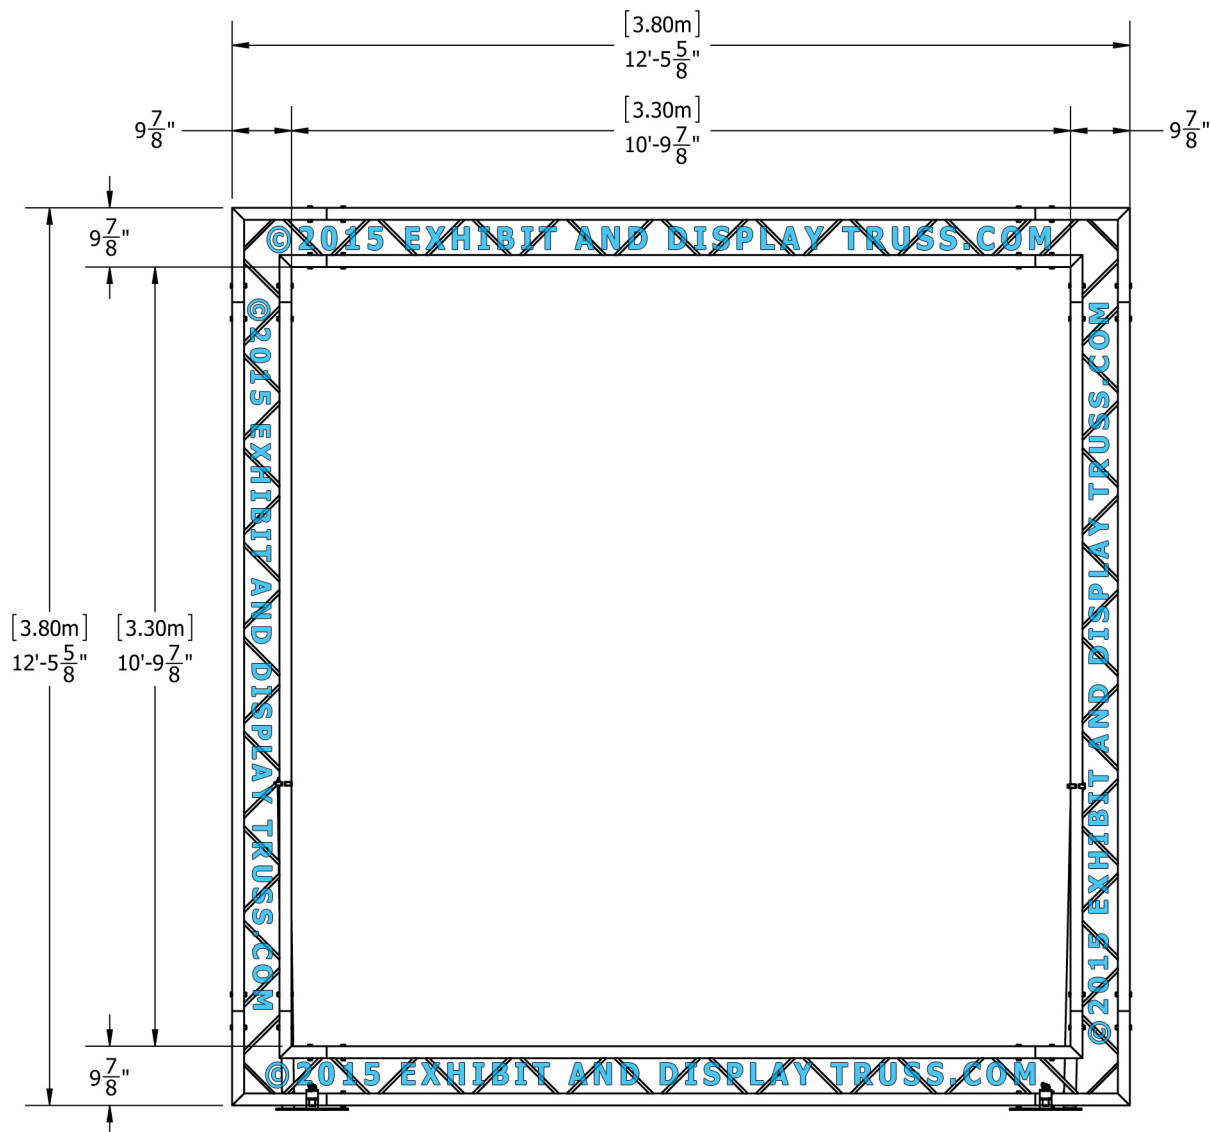

KIT: A39-102

Speaker Scrim Stand
(Folded Flat)

10" Wide Aluminum Truss. 2" Chords with 1/2" Webs

©2015 EXHIBIT AND DISPLAY TRUSS.COM

KIT: A39-102

10" Wide Aluminum Truss. 2" Chords with 1/2" Webs

Speaker Scrim Stand

©2015 EXHIBIT AND DISPLAY TRUSS.COM

EXPLODED VIEW

ITEM NO.	PART NUMBER	DESCRIPTION	QTY.
①	EDT10-SBPR	Scrim Base Plate with Coupler Right	1
②	EDT10-SBPL	Scrim Base Plate with Coupler Left	1
③	EDT10-L3.0	3.0m Ladder Truss	4
④	EDT10-L2W90H	2 Way 90° Junction Horizontal	4
⑤	EDT2-STB6	6' Single Tube Brace	2

KIT: A39-102

Speaker Scrim Stand

10" Wide Aluminum Truss. 2" Chords with 1/2" Webs

©2015 EXHIBIT AND DISPLAY TRUSS.COM

Front View
Units: Feet & Inches
[Meters]

©2015 EXHIBIT AND DISPLAY TRUSS.COM

KIT: A39-102

Front View

Coupler allows base plate to be
moved to desired position along
bottom of truss structure.

©2015 EXHIBIT AND DISPLAY TRUSS.COM

Loosen coupler
to fold up structure.