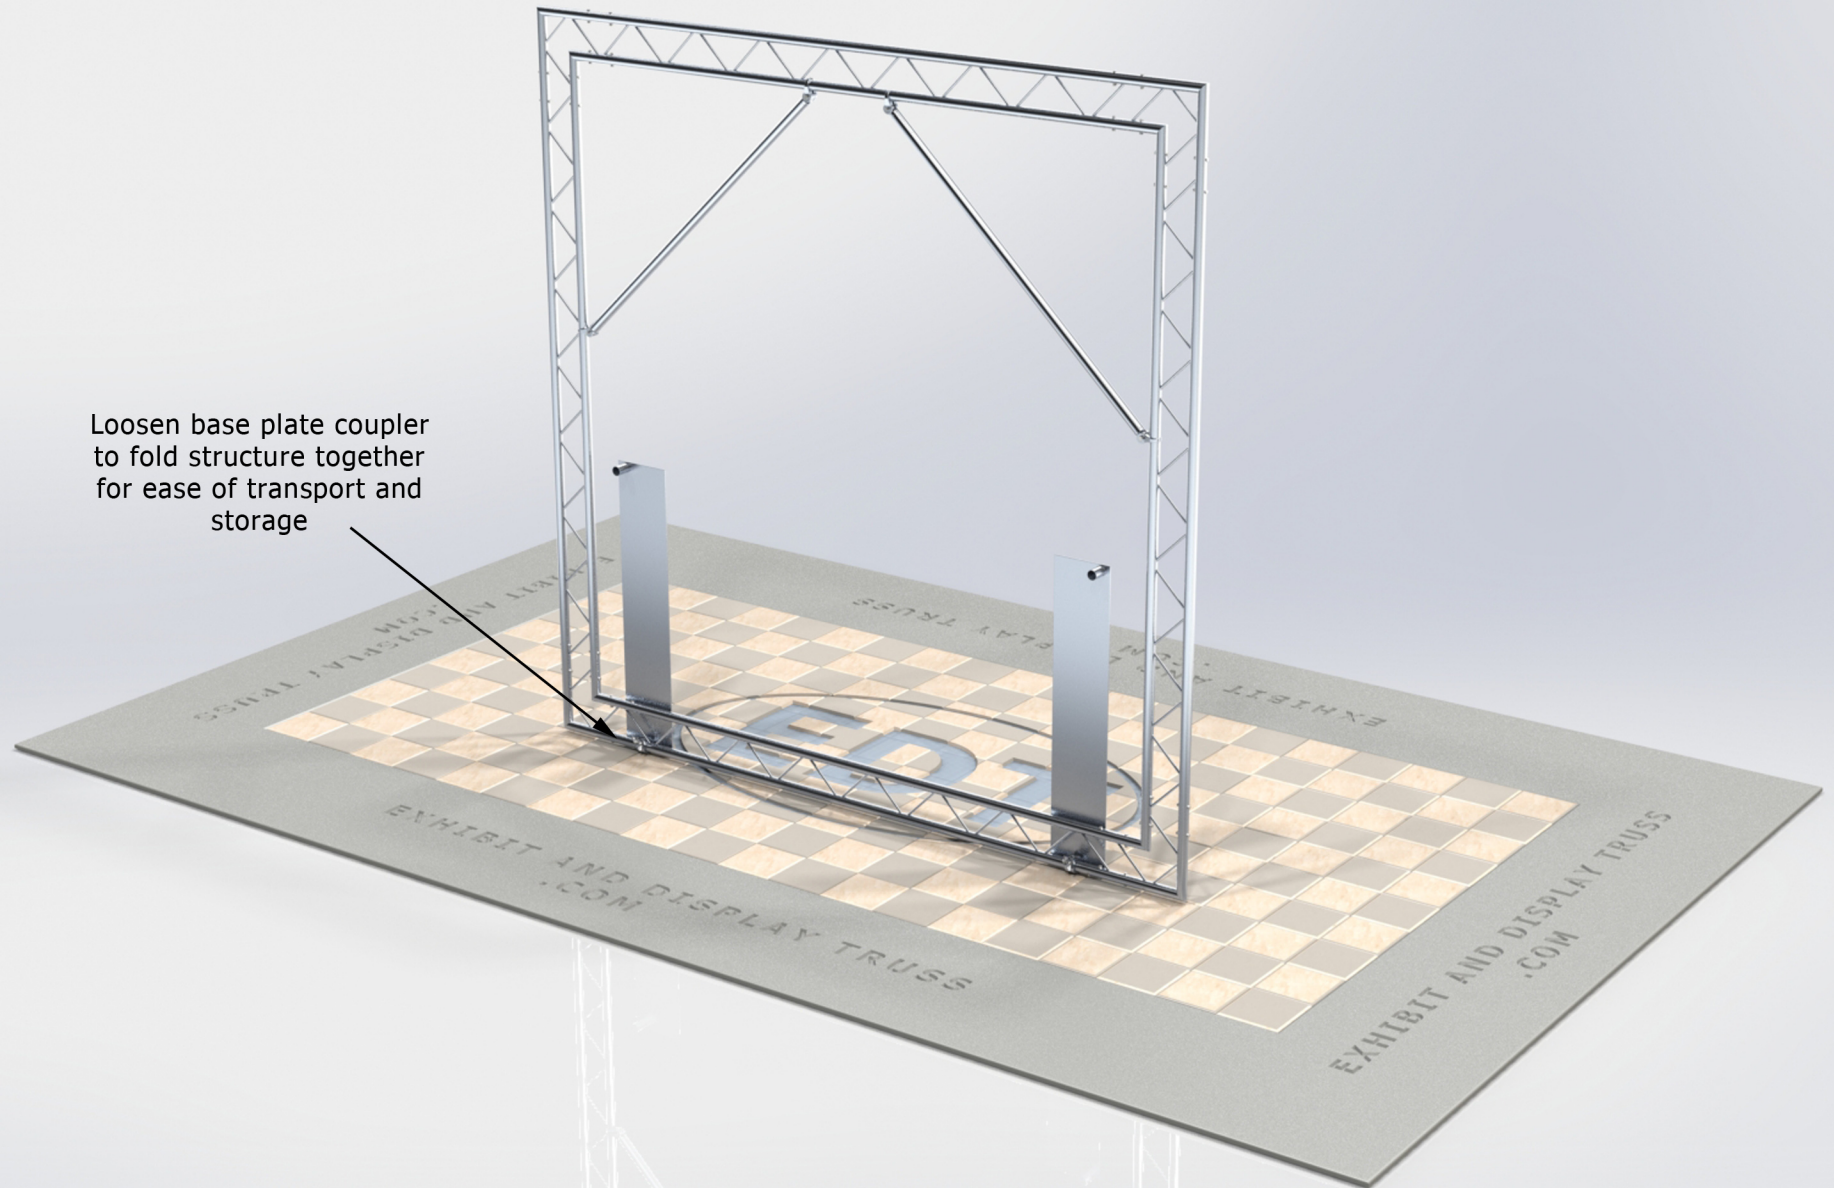

KIT: A39-102

Speaker Scrim Stand
(Folded Flat)

10" Wide Aluminum Truss. 2" Chords with 1/2" Webs

©2015 EXHIBIT AND DISPLAY TRUSS.COM

KIT: A39-102

10" Wide Aluminum Truss. 2" Chords with 1/2" Webs

Speaker Scrim Stand

©2015 EXHIBIT AND DISPLAY TRUSS.COM

EXPLODED VIEW

ITEM NO.	PART NUMBER	DESCRIPTION	QTY.
①	EDT10-SBPR	Scrim Base Plate with Coupler Right	1
②	EDT10-SBPL	Scrim Base Plate with Coupler Left	1
③	EDT10-L3.0	3.0m Ladder Truss	4
④	EDT10-L2W90H	2 Way 90° Junction Horizontal	4
⑤	EDT2-STB6	6' Single Tube Brace	2

Speaker Scrim Stand

10" Wide Aluminum Truss. 2" Chords with 1/2" Webs

©2015 EXHIBIT AND DISPLAY TRUSS.COM

Left Base Plate - Top View

Right Base Plate - Top View

Heavy Duty Half Coupler
Centered on Base Plate

Front View

Coupler allows base plate to be
moved to desired position along
bottom of truss structure.

©2015 EXHIBIT AND DISPLAY TRUSS.COM

Loosen coupler
to fold up structure.