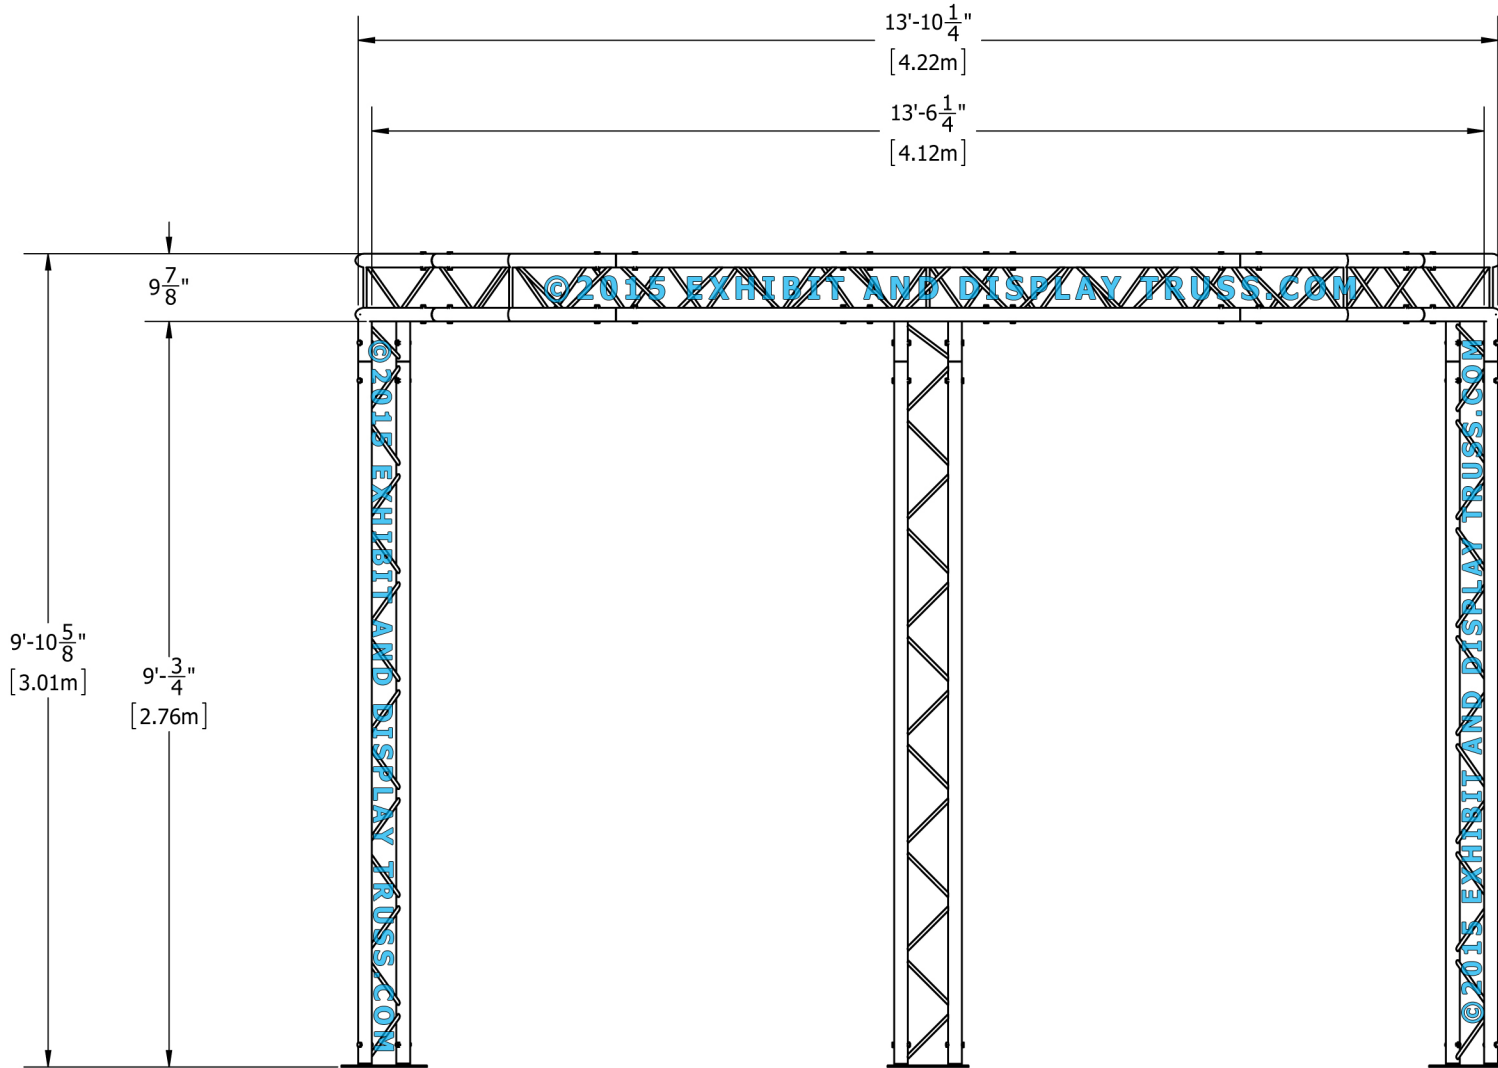

©2015 EXHIBIT AND DISPLAY TRUSS.COM

©2015 EXHIBIT AND DISPLAY TRUSS.COM

EXPLODED VIEW

ITEM NO.	PART NUMBER	DESCRIPTION	QTY.
①	EDT10-BP2	Ladder Base Plate	3
②	EDT10-L2.2	2.2m Ladder Truss	2
③	EDT10-L2.311	2.311m Ladder Truss	1
④	EDT10-L2.6	2.6m Ladder Truss	3
⑤	EDT10-L3W90V	3 Way 90° Junction Vertical	1
⑥	EDT10-L3W90R	3 Way 90° Junction Right	1
⑦	EDT10-L3W90L	3 Way 90° Junction Left	1
⑧	EDT10-L2W135V	2 Way 135° Junction Vertical	2

KIT: A40-102

10" Wide Aluminum Truss. 2" Chords with 1/2" Webs

©2015 EXHIBIT AND DISPLAY TRUSS.COM

Top View
Units: Feet & Inches
[Meters]

©2015 EXHIBIT AND DISPLAY TRUSS.COM

KIT: A40-102

10" Wide Aluminum Truss. 2" Chords with 1/2" Webs

©2015 EXHIBIT AND DISPLAY TRUSS.COM

● Banner Dimensions

Front View
Units: Feet & Inches
[Meters]

©2015 EXHIBIT AND DISPLAY TRUSS.COM

KIT: A40-102

10" Wide Aluminum Truss. 2" Chords with 1/2" Webs

©2015 EXHIBIT AND DISPLAY TRUSS.COM