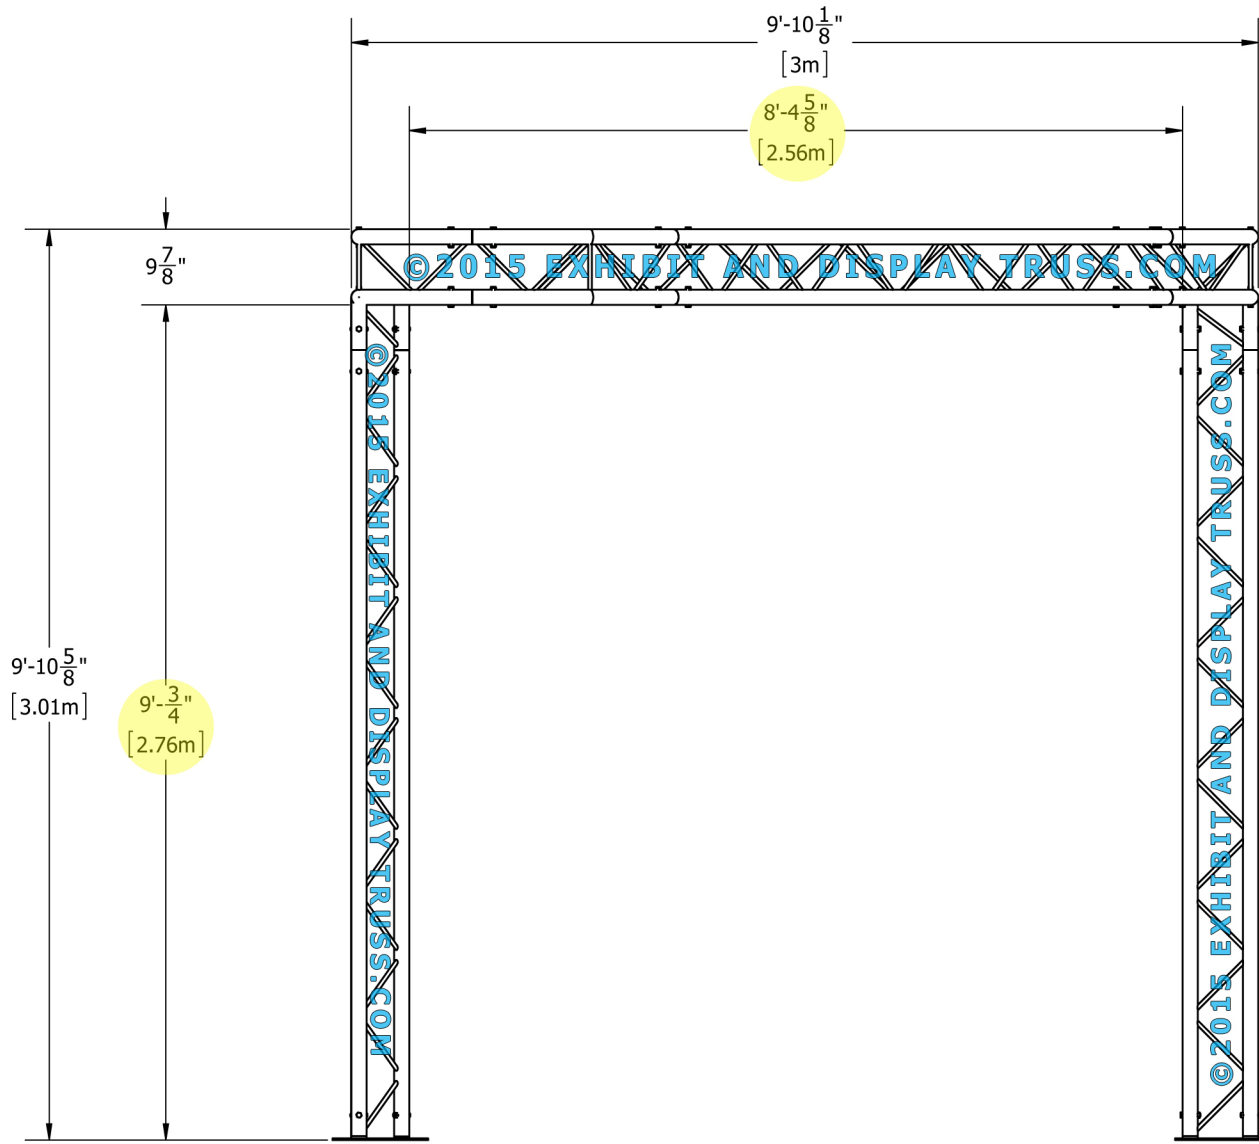

©2015 EXHIBIT AND DISPLAY TRUSS.COM

©2015 EXHIBIT AND DISPLAY TRUSS.COM

EXPLODED VIEW

ITEM NO.	PART NUMBER	DESCRIPTION	QTY.
①	EDT10-BP2	Ladder Base Plate	3
②	EDT10-L2.2	2.2m Ladder Truss	2
③	EDT10-L2.311	2.311m Ladder Truss	1
④	EDT10-L2.6	2.6m Ladder Truss	3
⑤	EDT10-L3W90V	3 Way 90° Junction Vertical	1
⑥	EDT10-L3W90R	3 Way 90° Junction Right	1
⑦	EDT10-L3W90L	3 Way 90° Junction Left	1
⑧	EDT10-L2W135V	2 Way 135° Junction Vertical	2

KIT: A40-102

10" Wide Aluminum Truss. 2" Chords with 1/2" Webs

©2015 EXHIBIT AND DISPLAY TRUSS.COM

Top View
Units: Feet & Inches
[Meters]

©2015 EXHIBIT AND DISPLAY TRUSS.COM

KIT: A40-102

10" Wide Aluminum Truss. 2" Chords with 1/2" Webs

©2015 EXHIBIT AND DISPLAY TRUSS.COM

● Banner Dimensions

Front View
Units: Feet & Inches
[Meters]

©2015 EXHIBIT AND DISPLAY TRUSS.COM

KIT: A40-102

10" Wide Aluminum Truss. 2" Chords with 1/2" Webs

©2015 EXHIBIT AND DISPLAY TRUSS.COM