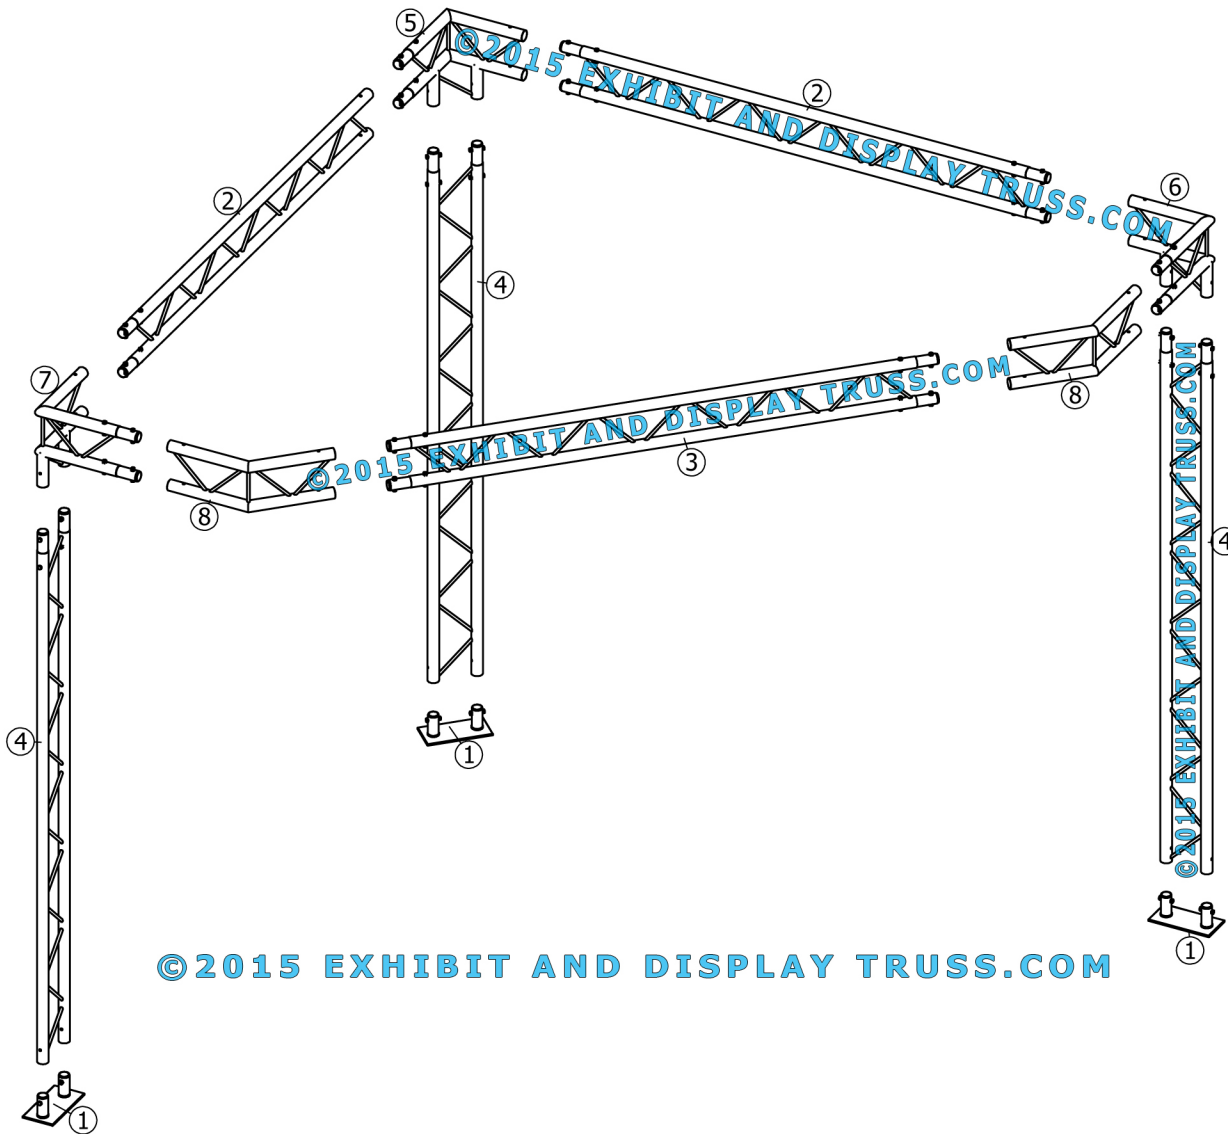

KIT: A40-102

10" Wide Aluminum Truss. 2" Chords with 1/2" Webs

©2015 EXHIBIT AND DISPLAY TRUSS.COM

Toll Free: 855-323-4866
Email: info@exhibitanddisplaytruss.com

ExhibitAndDisplayTruss.com

KIT: A40-102

10" Wide Aluminum Truss. 2" Chords with 1/2" Webs

©2015 EXHIBIT AND DISPLAY TRUSS.COM

©2015 EXHIBIT AND DISPLAY TRUSS.COM

EXPLODED VIEW

ITEM NO.	PART NUMBER	DESCRIPTION	QTY.
①	EDT10-BP2	Ladder Base Plate	3
②	EDT10-L2.2	2.2m Ladder Truss	2
③	EDT10-L2.311	2.311m Ladder Truss	1
④	EDT10-L2.6	2.6m Ladder Truss	3
⑤	EDT10-L3W90V	3 Way 90° Junction Vertical	1
⑥	EDT10-L3W90R	3 Way 90° Junction Right	1
⑦	EDT10-L3W90L	3 Way 90° Junction Left	1
⑧	EDT10-L2W135V	2 Way 135° Junction Vertical	2

KIT: A40-102

10" Wide Aluminum Truss. 2" Chords with 1/2" Webs

©2015 EXHIBIT AND DISPLAY TRUSS.COM

Top View
Units: Feet & Inches
[Meters]

©2015 EXHIBIT AND DISPLAY TRUSS.COM

KIT: A40-102

10" Wide Aluminum Truss. 2" Chords with 1/2" Webs

©2015 EXHIBIT AND DISPLAY TRUSS.COM

● Banner Dimensions

Front View
Units: Feet & Inches
[Meters]

©2015 EXHIBIT AND DISPLAY TRUSS.COM

KIT: A40-102

10" Wide Aluminum Truss. 2" Chords with 1/2" Webs

©2015 EXHIBIT AND DISPLAY TRUSS.COM