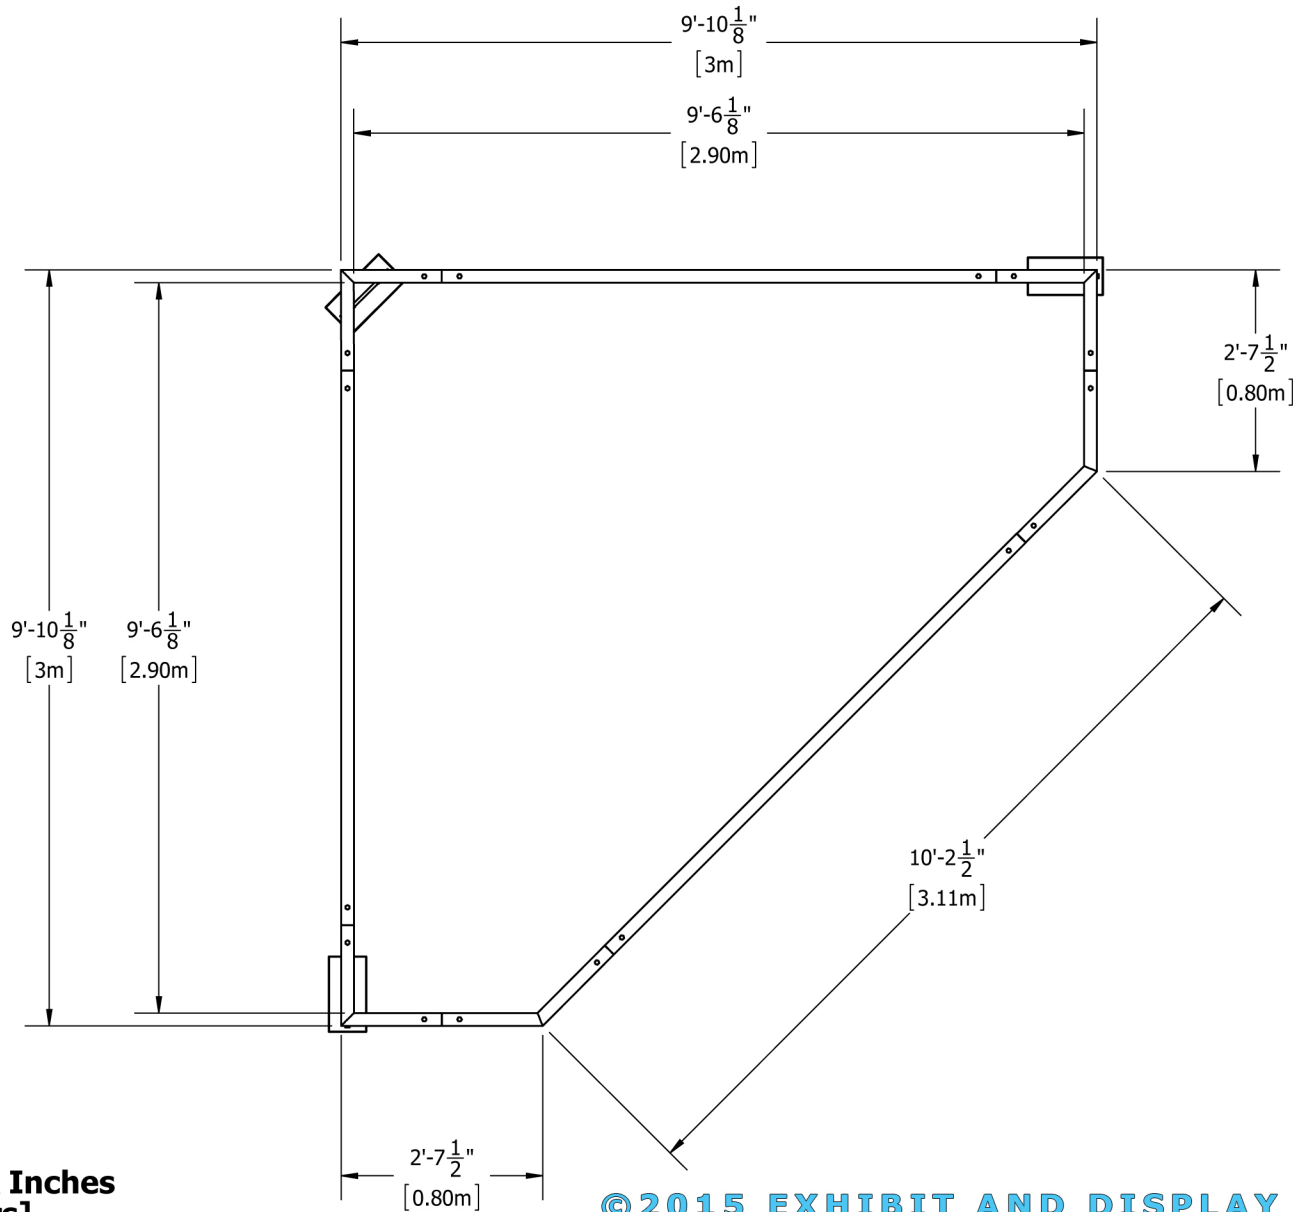

KIT: A40-102

10" Wide Aluminum Truss. 2" Chords with 1/2" Webs

©2015 EXHIBIT AND DISPLAY TRUSS.COM

Toll Free: 855-323-4866
Email: info@exhibitanddisplaytruss.com

ExhibitAndDisplayTruss.com

KIT: A40-102

10" Wide Aluminum Truss. 2" Chords with 1/2" Webs

©2015 EXHIBIT AND DISPLAY TRUSS.COM

©2015 EXHIBIT AND DISPLAY TRUSS.COM

EXPLODED VIEW

ITEM NO.	PART NUMBER	DESCRIPTION	QTY.
①	EDT10-BP2	Ladder Base Plate	3
②	EDT10-L2.2	2.2m Ladder Truss	2
③	EDT10-L2.311	2.311m Ladder Truss	1
④	EDT10-L2.6	2.6m Ladder Truss	3
⑤	EDT10-L3W90V	3 Way 90° Junction Vertical	1
⑥	EDT10-L3W90R	3 Way 90° Junction Right	1
⑦	EDT10-L3W90L	3 Way 90° Junction Left	1
⑧	EDT10-L2W135V	2 Way 135° Junction Vertical	2

KIT: A40-102

10" Wide Aluminum Truss. 2" Chords with 1/2" Webs

©2015 EXHIBIT AND DISPLAY TRUSS.COM

Top View
Units: Feet & Inches
[Meters]

©2015 EXHIBIT AND DISPLAY TRUSS.COM

KIT: A40-102

10" Wide Aluminum Truss. 2" Chords with 1/2" Webs

©2015 EXHIBIT AND DISPLAY TRUSS.COM

● Banner Dimensions

Front View
Units: Feet & Inches
[Meters]

©2015 EXHIBIT AND DISPLAY TRUSS.COM

KIT: A40-102

10" Wide Aluminum Truss. 2" Chords with 1/2" Webs

©2015 EXHIBIT AND DISPLAY TRUSS.COM