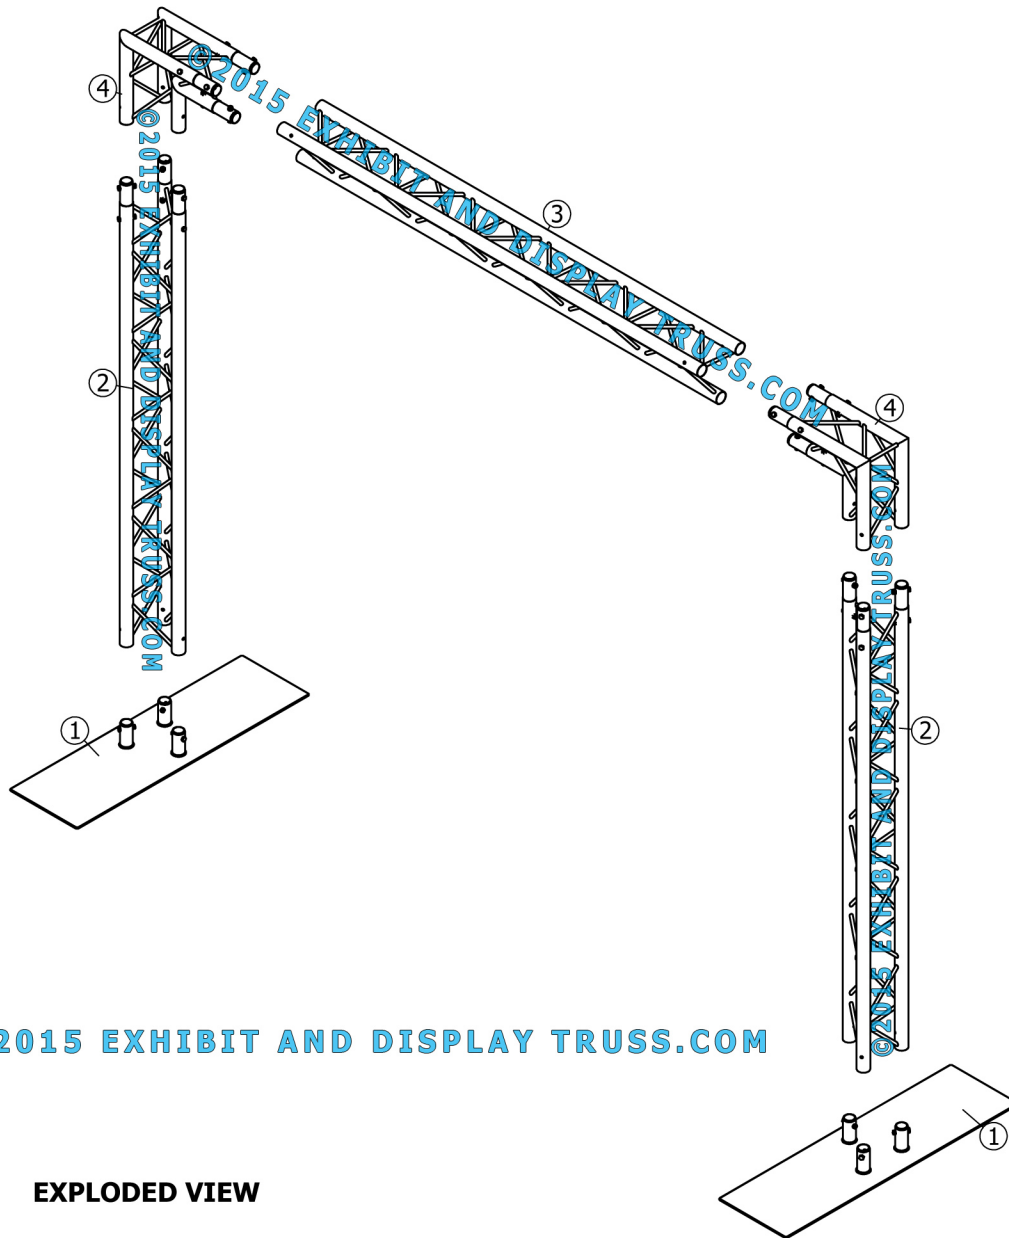

KIT: A40-103

10" Wide Aluminum Truss. 2" Chords with 1/2" Webs

©2015 EXHIBIT AND DISPLAY TRUSS.COM

Toll Free: 855-323-4866
Email: info@exhibitanddisplaytruss.com

ExhibitAndDisplayTruss.com

KIT: A40-103

10" Wide Aluminum Truss. 2" Chords with 1/2" Webs

©2015 EXHIBIT AND DISPLAY TRUSS.COM

©2015 EXHIBIT AND DISPLAY TRUSS.COM

EXPLODED VIEW

ITEM NO.	PART NUMBER	DESCRIPTION	QTY.
①	EDT10-BP3A-14x48	14" x 48" Tri Base Plate Apex In	2
②	EDT10-T2.0	2.0m Tri Truss	2
③	EDT10-T2.2	2.2m Tri Truss	1
④	EDT10-T2W90A	2 Way 90° Junction Apex In	2

Toll Free: 855-323-4866
Email: info@exhibitanddisplaytruss.com

ExhibitAndDisplayTruss.com

KIT: A40-103

10" Wide Aluminum Truss. 2" Chords with 1/2" Webs

©2015 EXHIBIT AND DISPLAY TRUSS.COM

Top View
Units: Feet & Inches
[Meters]

©2015 EXHIBIT AND DISPLAY TRUSS.COM

KIT: A40-103

10" Wide Aluminum Truss. 2" Chords with 1/2" Webs

©2015 EXHIBIT AND DISPLAY TRUSS.COM

Front View
Units: Feet & Inches
[Meters]

©2015 EXHIBIT AND DISPLAY TRUSS.COM