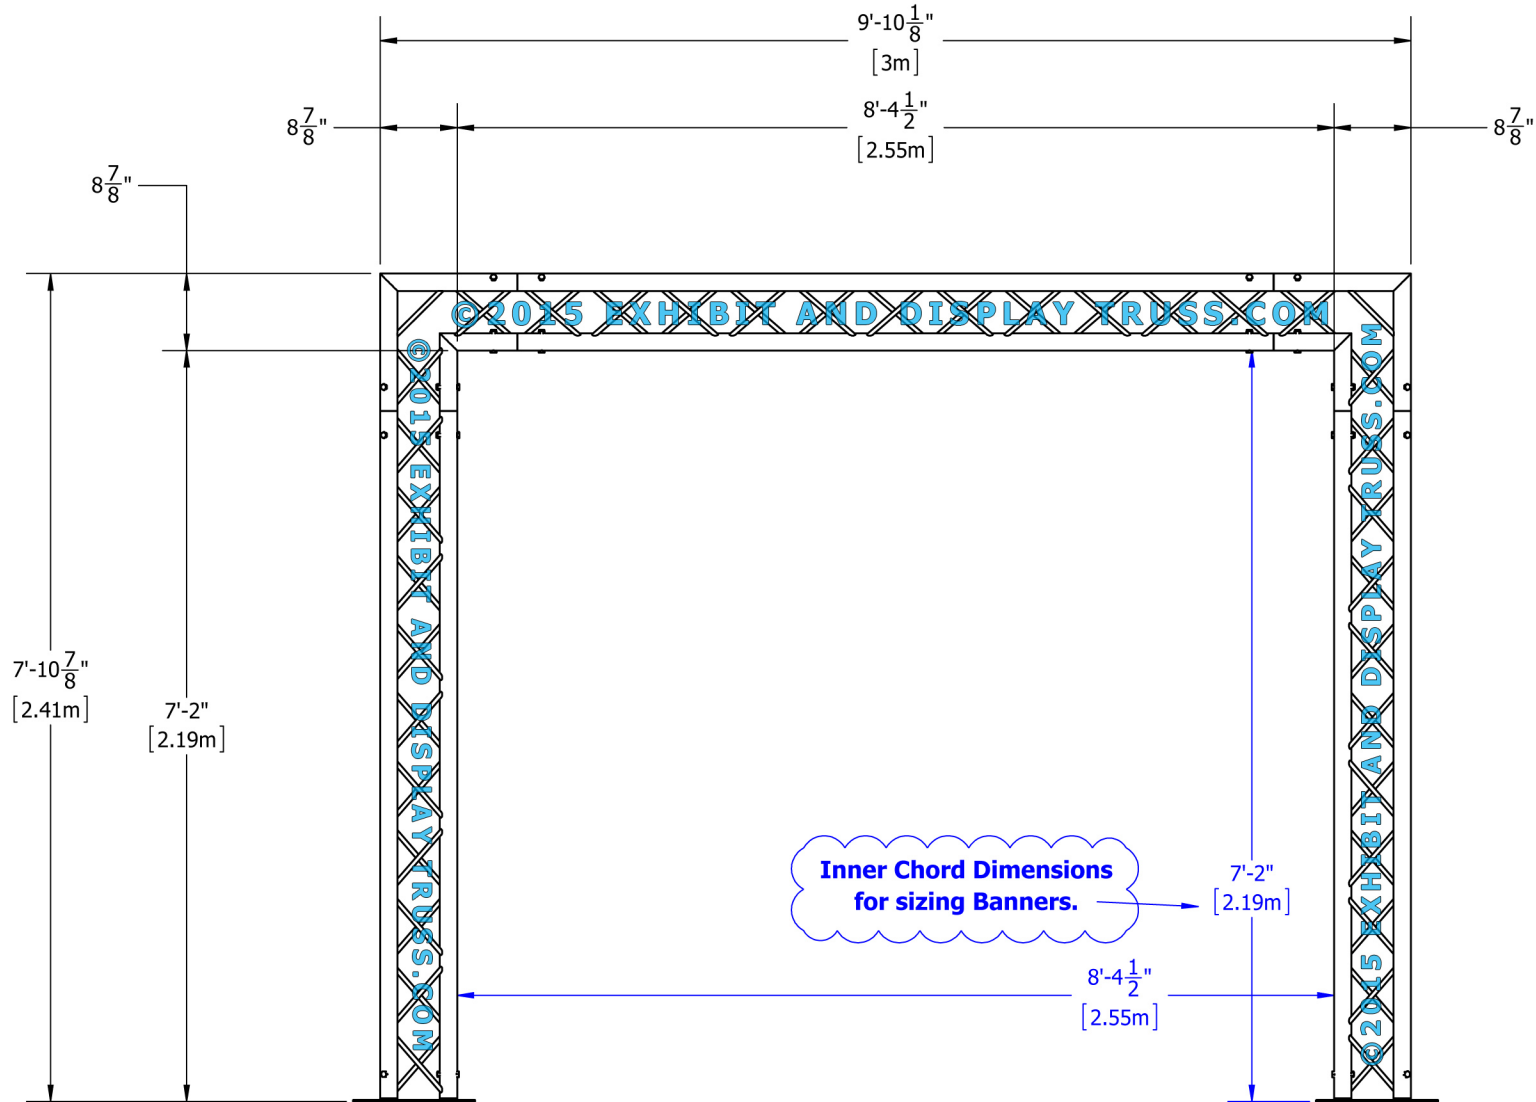

©2015 EXHIBIT AND DISPLAY TRUSS.COM

©2015 EXHIBIT AND DISPLAY TRUSS.COM

EXPLODED VIEW

ITEM NO.	PART NUMBER	DESCRIPTION	QTY.
①	EDT10-BP3A-14x48	14" x 48" Tri Base Plate Apex In	2
②	EDT10-T2.0	2.0m Tri Truss	2
③	EDT10-T2.2	2.2m Tri Truss	1
④	EDT10-T2W90A	2 Way 90° Junction Apex In	2

Toll Free: 855-323-4866
Email: info@exhibitanddisplaytruss.com

ExhibitAndDisplayTruss.com

KIT: A40-103

10" Wide Aluminum Truss. 2" Chords with 1/2" Webs

©2015 EXHIBIT AND DISPLAY TRUSS.COM

Top View
Units: Feet & Inches
[Meters]

©2015 EXHIBIT AND DISPLAY TRUSS.COM

KIT: A40-103

10" Wide Aluminum Truss. 2" Chords with 1/2" Webs

©2015 EXHIBIT AND DISPLAY TRUSS.COM

Front View
Units: Feet & Inches
[Meters]

©2015 EXHIBIT AND DISPLAY TRUSS.COM