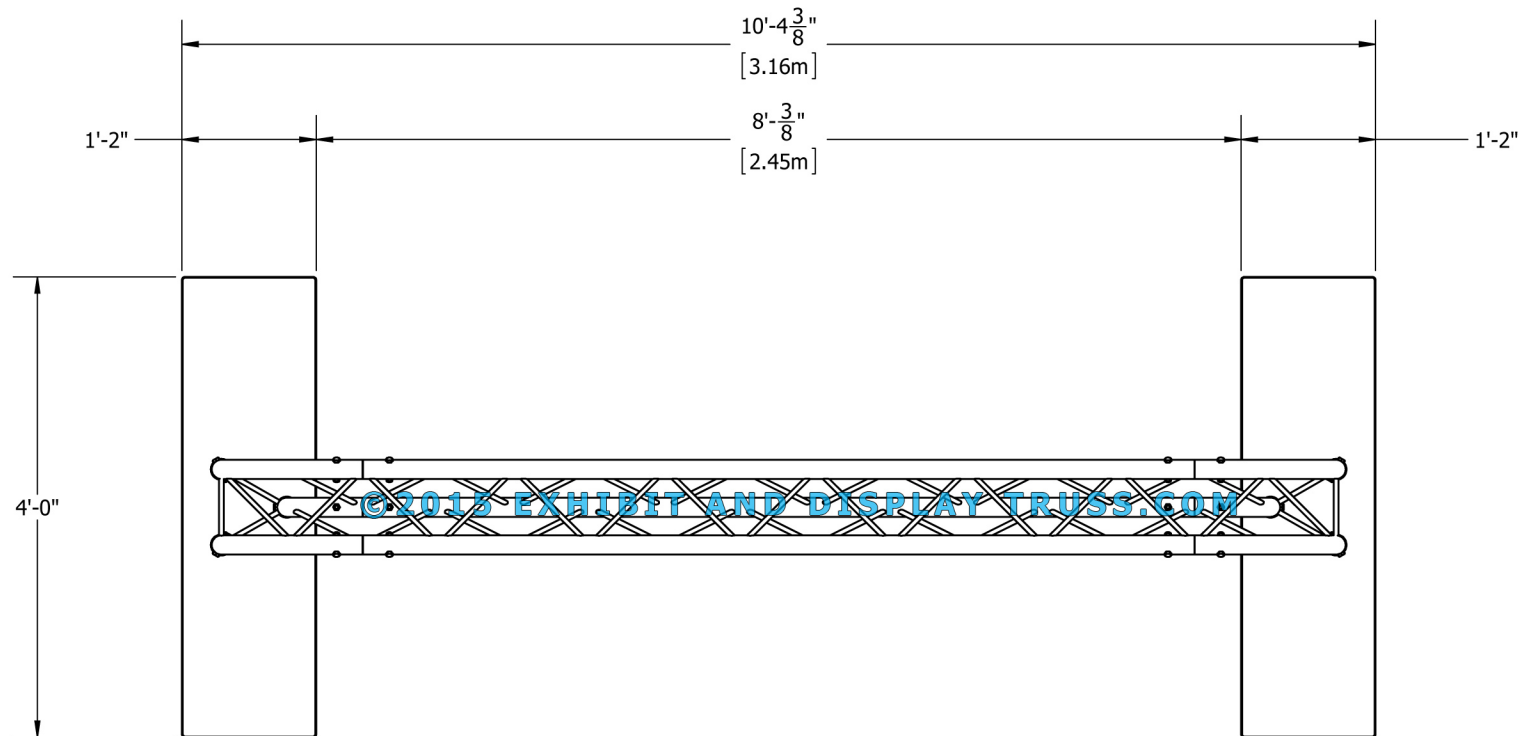

KIT: A40-103

10" Wide Aluminum Truss. 2" Chords with 1/2" Webs

©2015 EXHIBIT AND DISPLAY TRUSS.COM

Toll Free: 855-323-4866
Email: info@exhibitanddisplaytruss.com

ExhibitAndDisplayTruss.com

KIT: A40-103

10" Wide Aluminum Truss. 2" Chords with 1/2" Webs

©2015 EXHIBIT AND DISPLAY TRUSS.COM

©2015 EXHIBIT AND DISPLAY TRUSS.COM

EXPLODED VIEW

ITEM NO.	PART NUMBER	DESCRIPTION	QTY.
①	EDT10-BP3A-14x48	14" x 48" Tri Base Plate Apex In	2
②	EDT10-T2.0	2.0m Tri Truss	2
③	EDT10-T2.2	2.2m Tri Truss	1
④	EDT10-T2W90A	2 Way 90° Junction Apex In	2

Toll Free: 855-323-4866
Email: info@exhibitanddisplaytruss.com

ExhibitAndDisplayTruss.com

KIT: A40-103

10" Wide Aluminum Truss. 2" Chords with 1/2" Webs

©2015 EXHIBIT AND DISPLAY TRUSS.COM

Top View
Units: Feet & Inches
[Meters]

©2015 EXHIBIT AND DISPLAY TRUSS.COM

KIT: A40-103

10" Wide Aluminum Truss. 2" Chords with 1/2" Webs

©2015 EXHIBIT AND DISPLAY TRUSS.COM

Front View
Units: Feet & Inches
[Meters]

©2015 EXHIBIT AND DISPLAY TRUSS.COM