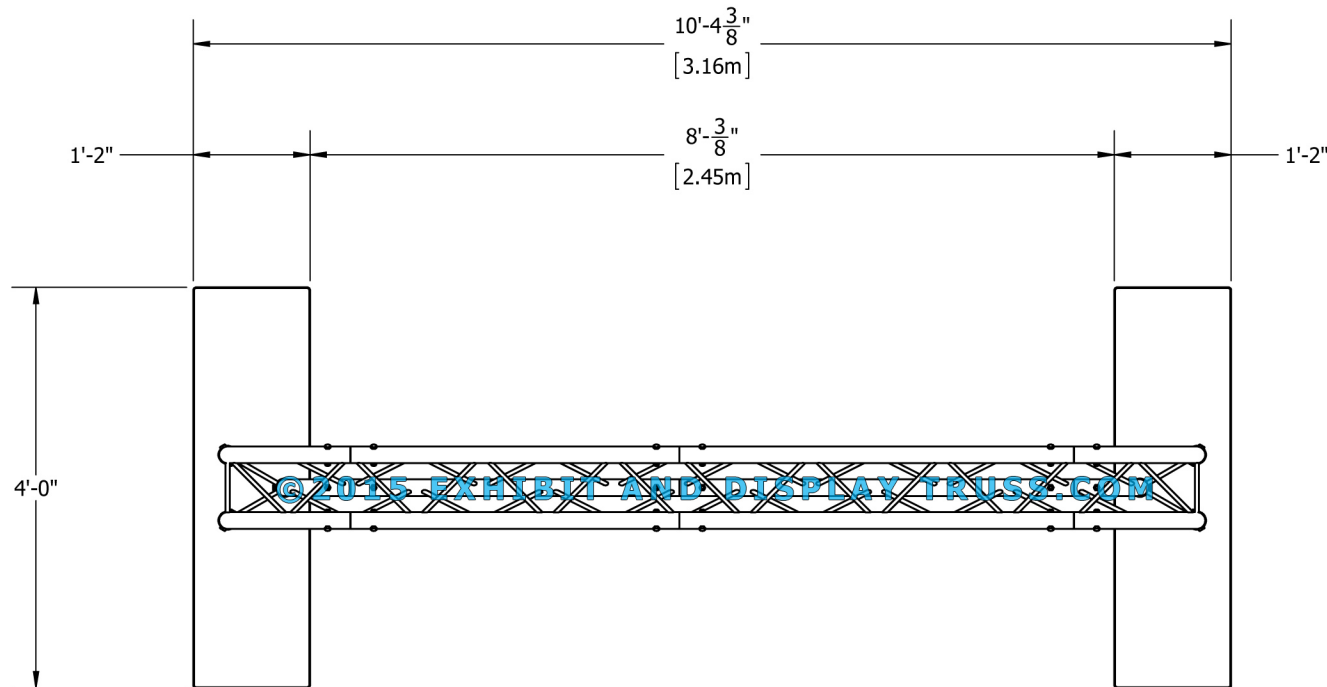

# KIT: A42-103

10" Wide Aluminum Truss. 2" Chords with 1/2" Webs

©2015 EXHIBIT AND DISPLAY TRUSS.COM

©2015 EXHIBIT AND DISPLAY TRUSS.COM

**EXPLODED VIEW**

ITEM NO.	PART NUMBER	DESCRIPTION	QTY.
①	EDT10-BP3A	14" x 48" Tri Base Plate Apex In	2
②	EDT10-T1.0	1.0m Tri Truss	1
③	EDT10-T1.2	1.2m Tri Truss	3
④	EDT10-T1.4	1.4m Tri Truss	2
⑤	EDT10-T2W90A	2 Way 90° Junction Apex In	2

# KIT: A42-103

10" Wide Aluminum Truss. 2" Chords with 1/2" Webs

©2015 EXHIBIT AND DISPLAY TRUSS.COM

©2015 EXHIBIT AND DISPLAY TRUSS.COM

Top View  
Units: Feet & Inches  
[Meters]

Toll Free: 855-323-4866  
Email: [info@exhibitanddisplaytruss.com](mailto:info@exhibitanddisplaytruss.com)

# KIT: A42-103

10" Wide Aluminum Truss. 2" Chords with 1/2" Webs

©2015 EXHIBIT AND DISPLAY TRUSS.COM

Front View  
Units: Feet & Inches  
[Meters]

©2015 EXHIBIT AND DISPLAY TRUSS.COM

Toll Free: 855-323-4866  
Email: [info@exhibitanddisplaytruss.com](mailto:info@exhibitanddisplaytruss.com)