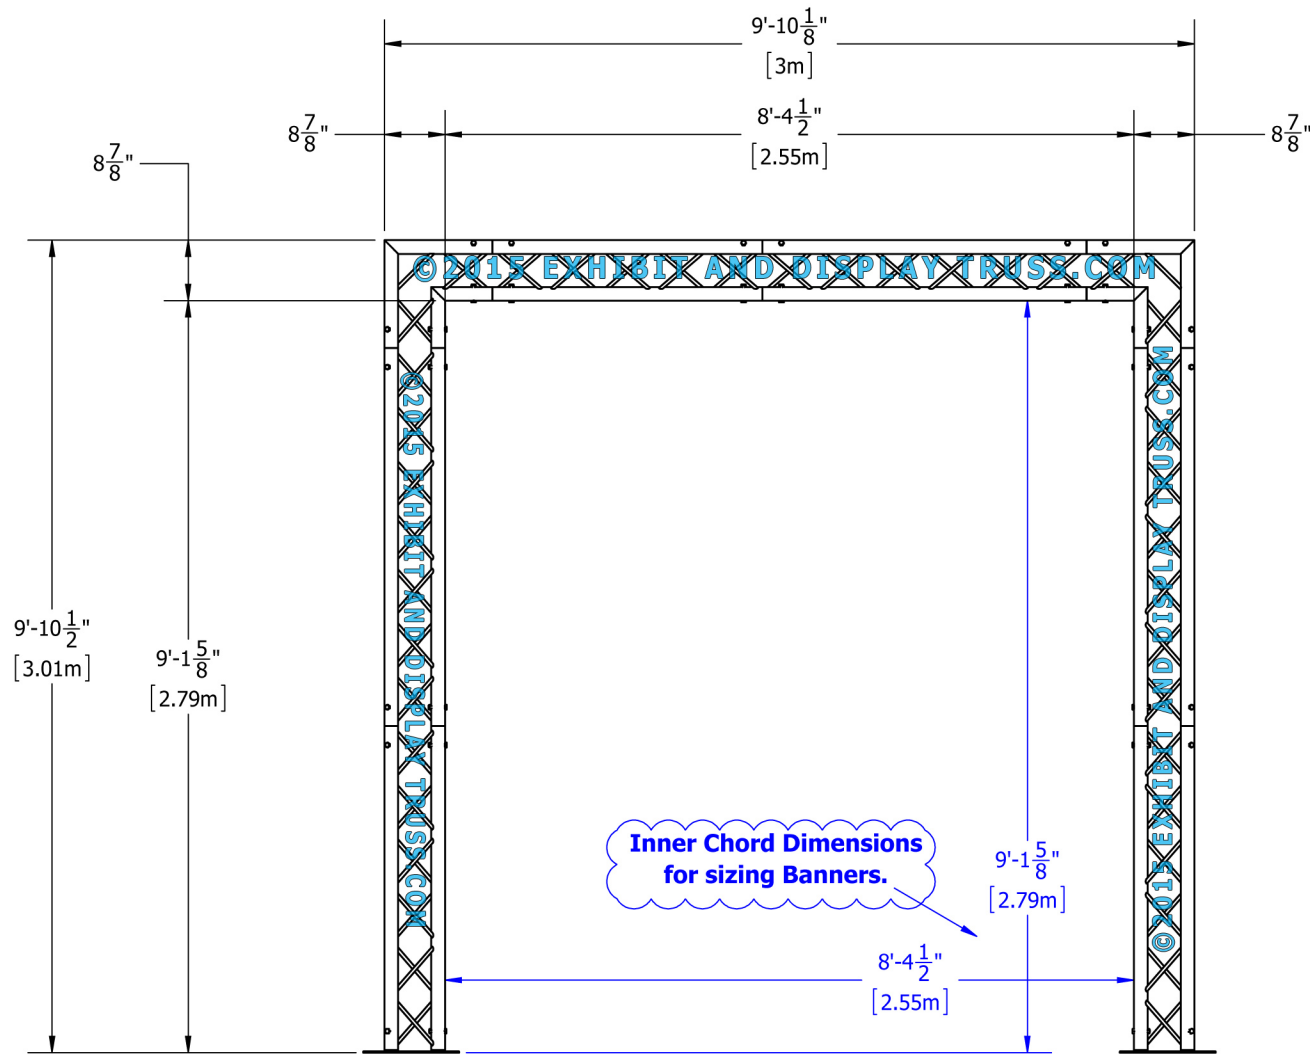

# KIT: A42-103

10" Wide Aluminum Truss. 2" Chords with 1/2" Webs

©2015 EXHIBIT AND DISPLAY TRUSS.COM

©2015 EXHIBIT AND DISPLAY TRUSS.COM

**EXPLODED VIEW**

ITEM NO.	PART NUMBER	DESCRIPTION	QTY.
①	EDT10-BP3A	14" x 48" Tri Base Plate Apex In	2
②	EDT10-T1.0	1.0m Tri Truss	1
③	EDT10-T1.2	1.2m Tri Truss	3
④	EDT10-T1.4	1.4m Tri Truss	2
⑤	EDT10-T2W90A	2 Way 90° Junction Apex In	2

# KIT: A42-103

10" Wide Aluminum Truss. 2" Chords with 1/2" Webs

©2015 EXHIBIT AND DISPLAY TRUSS.COM

©2015 EXHIBIT AND DISPLAY TRUSS.COM

Top View  
Units: Feet & Inches  
[Meters]

Toll Free: 855-323-4866  
Email: [info@exhibitanddisplaytruss.com](mailto:info@exhibitanddisplaytruss.com)

# KIT: A42-103

10" Wide Aluminum Truss. 2" Chords with 1/2" Webs

©2015 EXHIBIT AND DISPLAY TRUSS.COM

Front View  
Units: Feet & Inches  
[Meters]

©2015 EXHIBIT AND DISPLAY TRUSS.COM

Toll Free: 855-323-4866  
Email: [info@exhibitanddisplaytruss.com](mailto:info@exhibitanddisplaytruss.com)