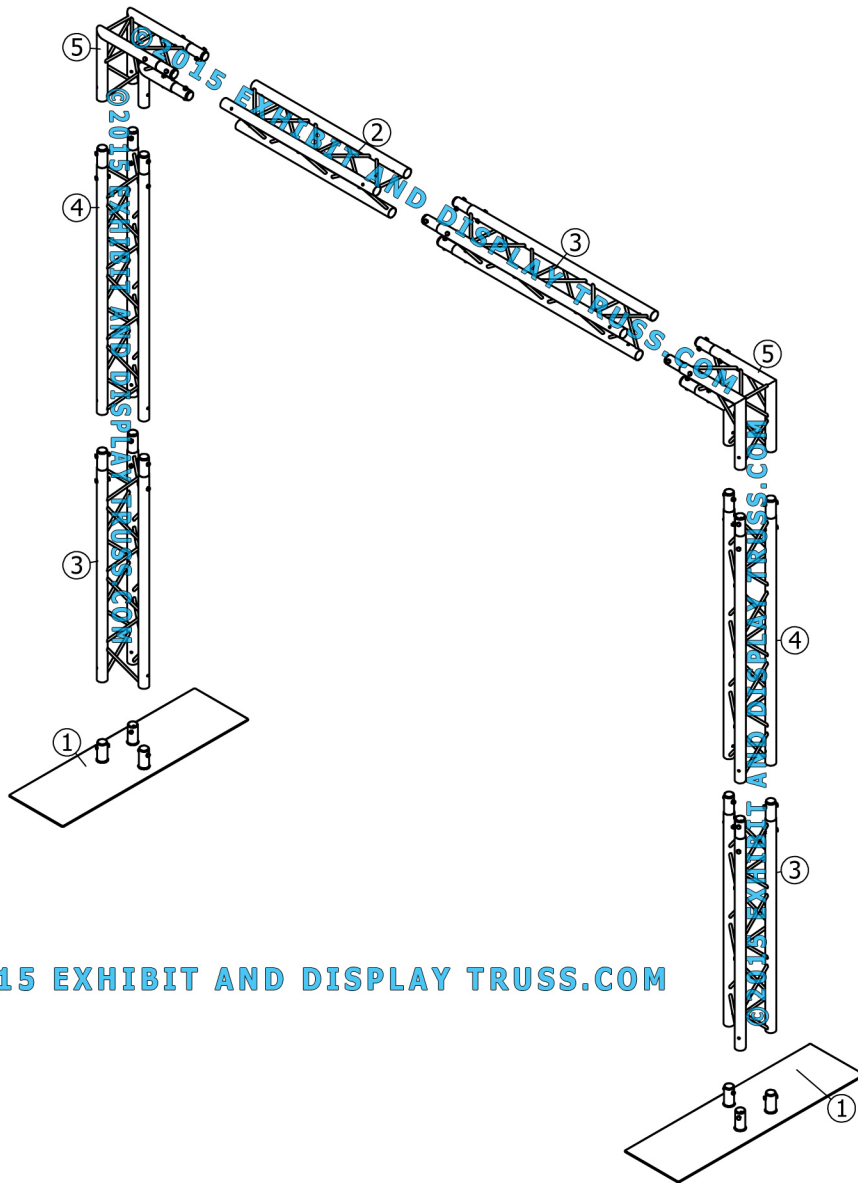

**KIT: A42-103**

**10" Wide Aluminum Truss. 2" Chords with 1/2" Webs**

©2015 EXHIBIT AND DISPLAY TRUSS.COM

**Toll Free: 855-323-4866**  
**Email: [info@exhibitanddisplaytruss.com](mailto:info@exhibitanddisplaytruss.com)**

# KIT: A42-103

10" Wide Aluminum Truss. 2" Chords with 1/2" Webs

©2015 EXHIBIT AND DISPLAY TRUSS.COM

©2015 EXHIBIT AND DISPLAY TRUSS.COM

**EXPLODED VIEW**

ITEM NO.	PART NUMBER	DESCRIPTION	QTY.
①	EDT10-BP3A	14" x 48" Tri Base Plate Apex In	2
②	EDT10-T1.0	1.0m Tri Truss	1
③	EDT10-T1.2	1.2m Tri Truss	3
④	EDT10-T1.4	1.4m Tri Truss	2
⑤	EDT10-T2W90A	2 Way 90° Junction Apex In	2

# KIT: A42-103

10" Wide Aluminum Truss. 2" Chords with 1/2" Webs

©2015 EXHIBIT AND DISPLAY TRUSS.COM

©2015 EXHIBIT AND DISPLAY TRUSS.COM

Top View  
Units: Feet & Inches  
[Meters]

Toll Free: 855-323-4866  
Email: [info@exhibitanddisplaytruss.com](mailto:info@exhibitanddisplaytruss.com)

# KIT: A42-103

10" Wide Aluminum Truss. 2" Chords with 1/2" Webs

©2015 EXHIBIT AND DISPLAY TRUSS.COM

Front View  
Units: Feet & Inches  
[Meters]

©2015 EXHIBIT AND DISPLAY TRUSS.COM

Toll Free: 855-323-4866  
Email: [info@exhibitanddisplaytruss.com](mailto:info@exhibitanddisplaytruss.com)