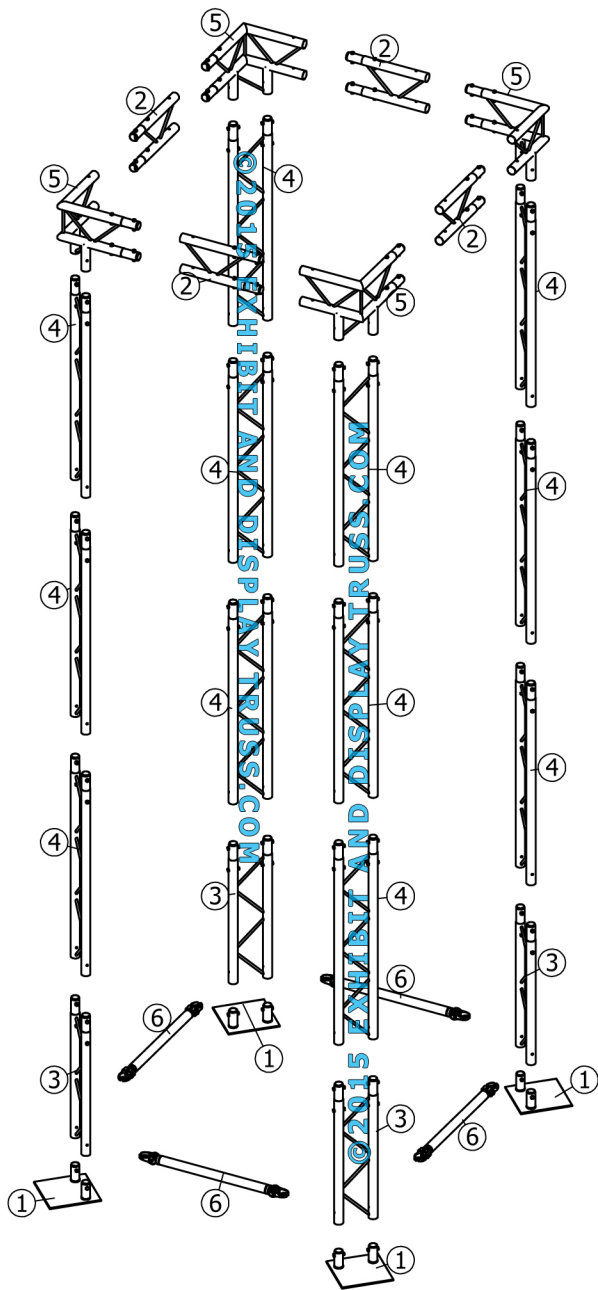

# KIT: A43-102

10" Wide Aluminum Truss. 2" Chords with 1/2" Webs

©2015 EXHIBIT AND DISPLAY TRUSS.COM

**Toll Free: 855-323-4866**  
**Email: [info@exhibitanddisplaytruss.com](mailto:info@exhibitanddisplaytruss.com)**

# KIT: A43-102

10" Wide Aluminum Truss. 2" Chords with 1/2" Webs

©2015 EXHIBIT AND DISPLAY TRUSS.COM

EXPLODED VIEW

©2015 EXHIBIT AND DISPLAY TRUSS.COM

ITEM NO.	PART NUMBER	DESCRIPTION	QTY.
①	EDT10-BP2s	Ladder Base Plate - Square	4
②	EDT10-L0.4	0.4m Ladder Truss	4
③	EDT10-L0.8	0.8m Ladder Truss	4
④	EDT10-L1.2	1.2m Ladder Truss	12
⑤	EDT10-L3W90V	3 Way 90° Junction Vertical	4
⑥	EDT2-STB32.17	32.17" Single Tube Brace	4

# KIT: A43-102

10" Wide Aluminum Truss. 2" Chords with 1/2 Webs

©2015 EXHIBIT AND DISPLAY TRUSS.COM

Top View  
Units: Feet & Inches  
[Meters]

©2015 EXHIBIT AND DISPLAY TRUSS.COM

Toll Free: 855-323-4866  
Email: [info@exhibitanddisplaytruss.com](mailto:info@exhibitanddisplaytruss.com)

# KIT: A43-102

10" Wide Aluminum Truss. 2" Chords with 1/2" Webs

©2015 EXHIBIT AND DISPLAY TRUSS.COM

Front View  
Units: Feet & Inches  
[Meters]

Toll Free: 855-323-4866  
Email: [info@exhibitanddisplaytruss.com](mailto:info@exhibitanddisplaytruss.com)