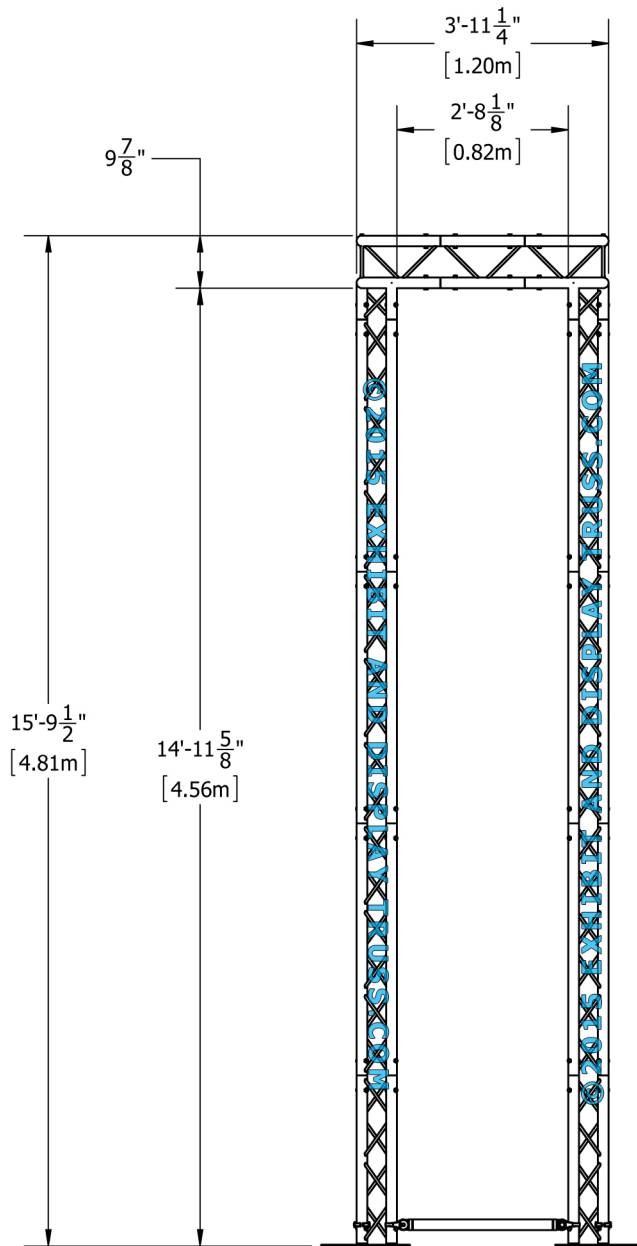

# KIT: A43-102

10" Wide Aluminum Truss. 2" Chords with 1/2" Webs

©2015 EXHIBIT AND DISPLAY TRUSS.COM

EXPLODED VIEW

©2015 EXHIBIT AND DISPLAY TRUSS.COM

ITEM NO.	PART NUMBER	DESCRIPTION	QTY.
①	EDT10-BP2s	Ladder Base Plate - Square	4
②	EDT10-L0.4	0.4m Ladder Truss	4
③	EDT10-L0.8	0.8m Ladder Truss	4
④	EDT10-L1.2	1.2m Ladder Truss	12
⑤	EDT10-L3W90V	3 Way 90° Junction Vertical	4
⑥	EDT2-STB32.17	32.17" Single Tube Brace	4

# KIT: A43-102

10" Wide Aluminum Truss. 2" Chords with 1/2 Webs

©2015 EXHIBIT AND DISPLAY TRUSS.COM

Top View  
Units: Feet & Inches  
[Meters]

©2015 EXHIBIT AND DISPLAY TRUSS.COM

Toll Free: 855-323-4866  
Email: [info@exhibitanddisplaytruss.com](mailto:info@exhibitanddisplaytruss.com)

# KIT: A43-102

10" Wide Aluminum Truss. 2" Chords with 1/2" Webs

©2015 EXHIBIT AND DISPLAY TRUSS.COM

Front View  
Units: Feet & Inches  
[Meters]

Toll Free: 855-323-4866  
Email: [info@exhibitanddisplaytruss.com](mailto:info@exhibitanddisplaytruss.com)