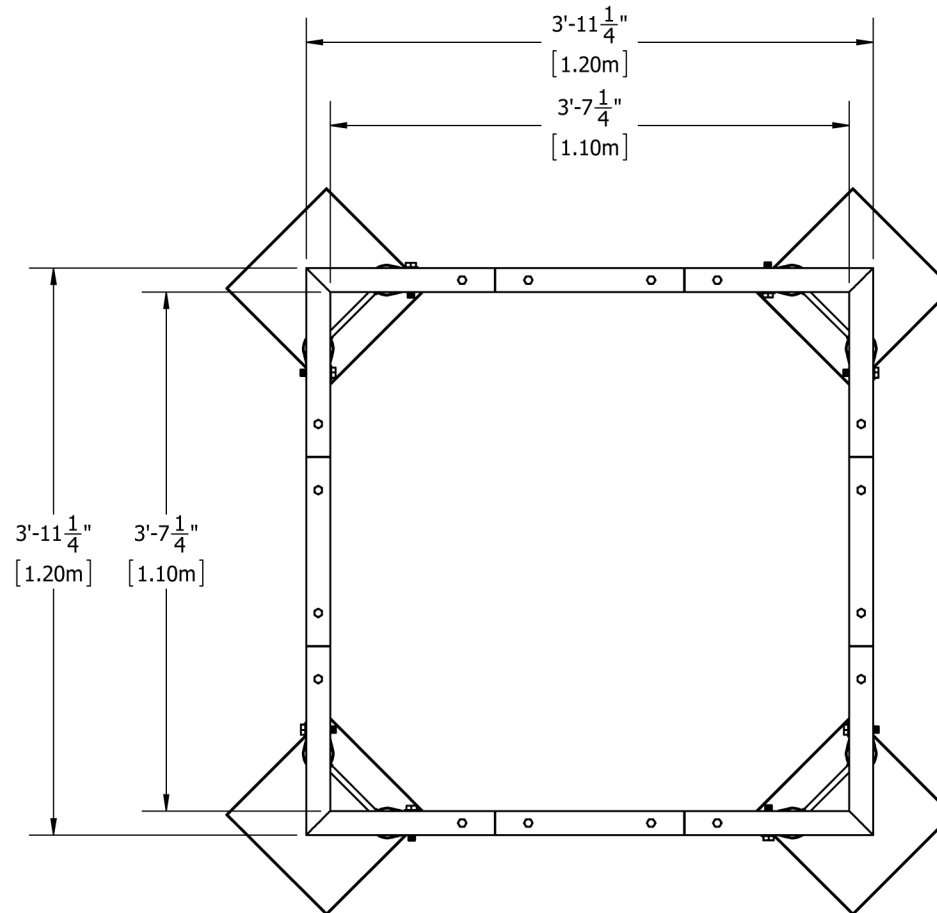

# KIT: A43-102

10" Wide Aluminum Truss. 2" Chords with 1/2" Webs

©2015 EXHIBIT AND DISPLAY TRUSS.COM

EXPLODED VIEW

©2015 EXHIBIT AND DISPLAY TRUSS.COM

ITEM NO.	PART NUMBER	DESCRIPTION	QTY.
①	EDT10-BP2s	Ladder Base Plate - Square	4
②	EDT10-L0.4	0.4m Ladder Truss	4
③	EDT10-L0.8	0.8m Ladder Truss	4
④	EDT10-L1.2	1.2m Ladder Truss	12
⑤	EDT10-L3W90V	3 Way 90° Junction Vertical	4
⑥	EDT2-STB32.17	32.17" Single Tube Brace	4

# KIT: A43-102

10" Wide Aluminum Truss. 2" Chords with 1/2 Webs

©2015 EXHIBIT AND DISPLAY TRUSS.COM

Top View  
Units: Feet & Inches  
[Meters]

©2015 EXHIBIT AND DISPLAY TRUSS.COM

Toll Free: 855-323-4866  
Email: [info@exhibitanddisplaytruss.com](mailto:info@exhibitanddisplaytruss.com)