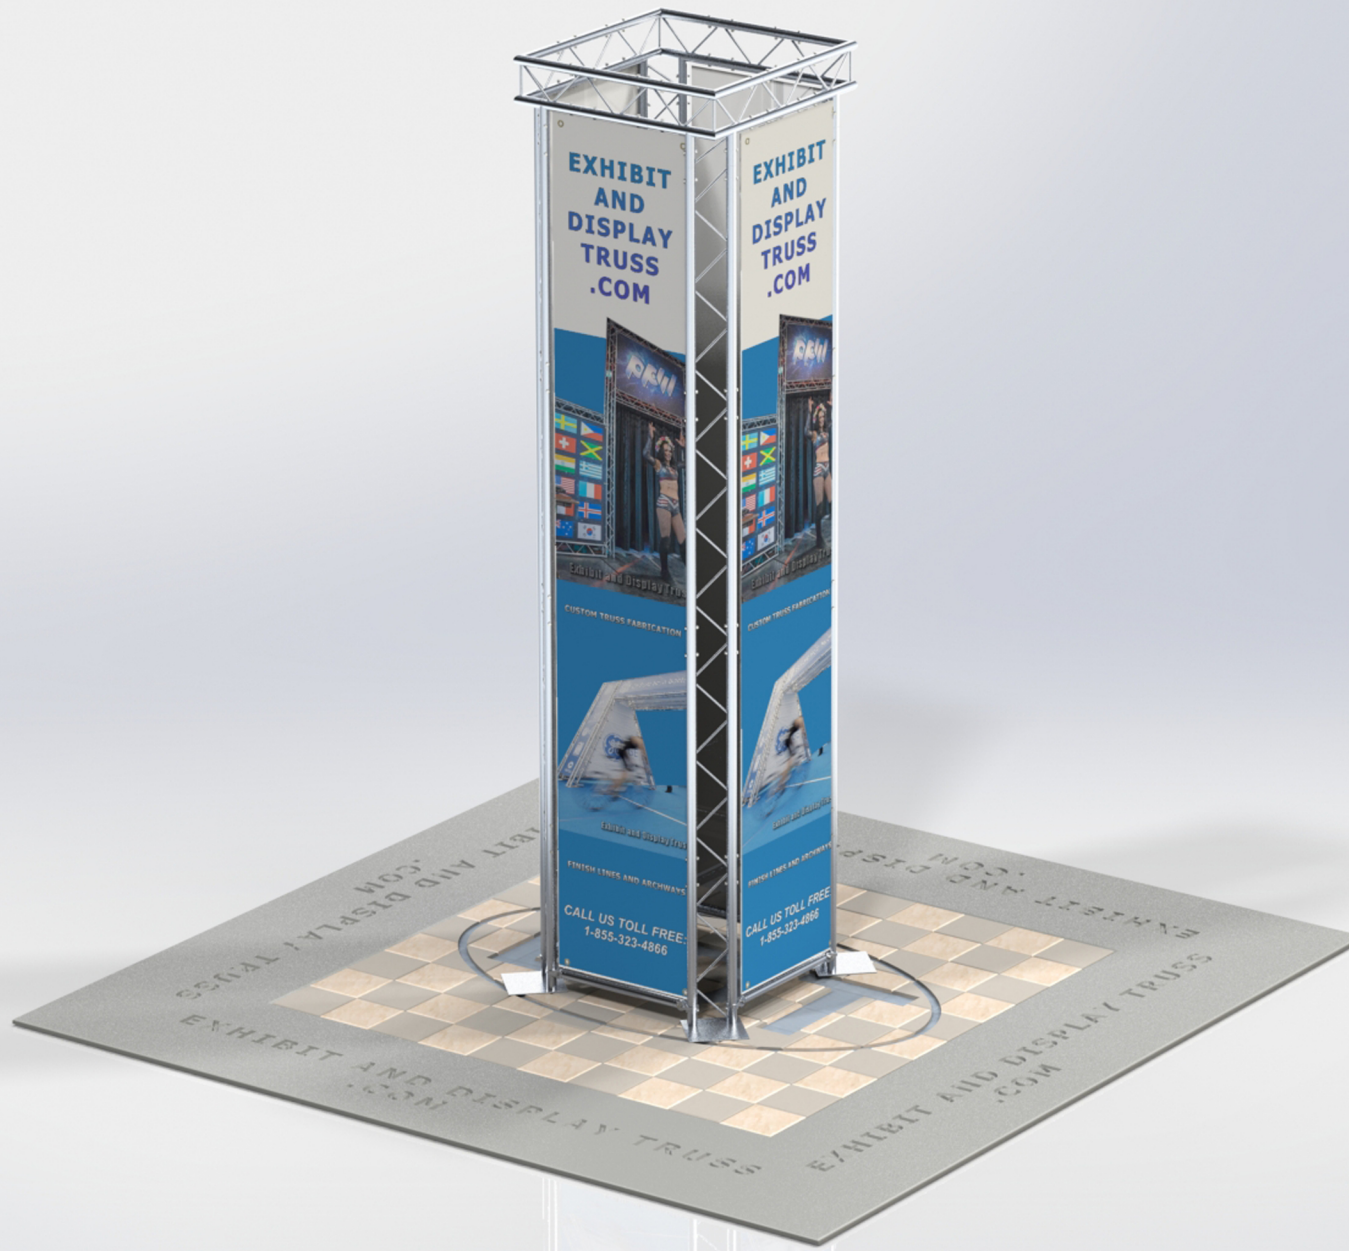

# KIT: A43-102

10" Wide Aluminum Truss. 2" Chords with 1/2" Webs

©2015 EXHIBIT AND DISPLAY TRUSS.COM

**Toll Free: 855-323-4866**  
**Email: [info@exhibitanddisplaytruss.com](mailto:info@exhibitanddisplaytruss.com)**

# KIT: A43-102

10" Wide Aluminum Truss. 2" Chords with 1/2" Webs

©2015 EXHIBIT AND DISPLAY TRUSS.COM

EXPLODED VIEW

©2015 EXHIBIT AND DISPLAY TRUSS.COM

ITEM NO.	PART NUMBER	DESCRIPTION	QTY.
①	EDT10-BP2s	Ladder Base Plate - Square	4
②	EDT10-L0.4	0.4m Ladder Truss	4
③	EDT10-L0.8	0.8m Ladder Truss	4
④	EDT10-L1.2	1.2m Ladder Truss	12
⑤	EDT10-L3W90V	3 Way 90° Junction Vertical	4
⑥	EDT2-STB32.17	32.17" Single Tube Brace	4

# KIT: A43-102

10" Wide Aluminum Truss. 2" Chords with 1/2 Webs

©2015 EXHIBIT AND DISPLAY TRUSS.COM

Top View  
Units: Feet & Inches  
[Meters]

©2015 EXHIBIT AND DISPLAY TRUSS.COM

Toll Free: 855-323-4866  
Email: [info@exhibitanddisplaytruss.com](mailto:info@exhibitanddisplaytruss.com)

# KIT: A43-102

10" Wide Aluminum Truss. 2" Chords with 1/2" Webs

©2015 EXHIBIT AND DISPLAY TRUSS.COM

Front View  
Units: Feet & Inches  
[Meters]

Toll Free: 855-323-4866  
Email: [info@exhibitanddisplaytruss.com](mailto:info@exhibitanddisplaytruss.com)