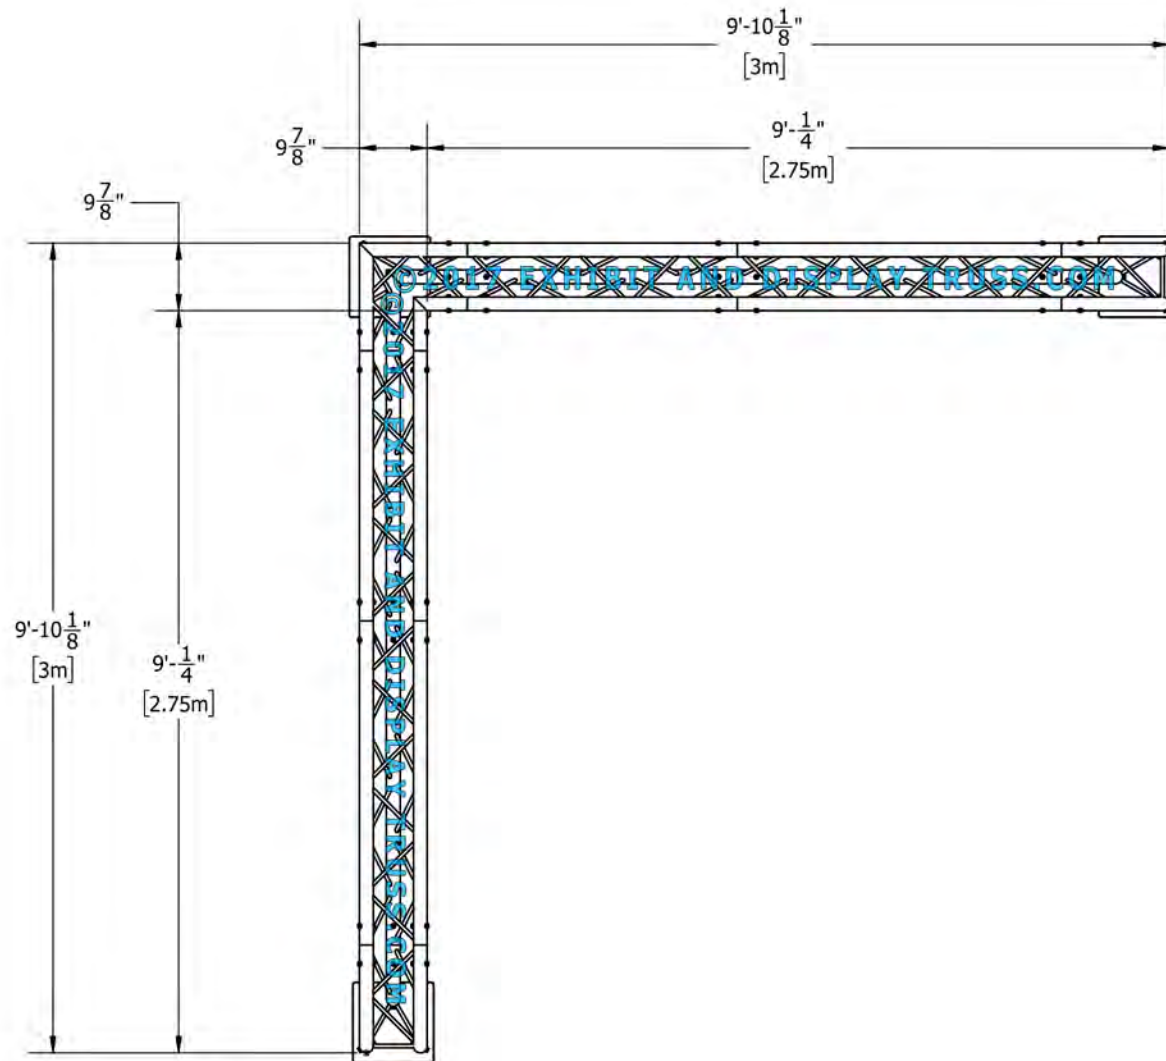

10" Wide Aluminum Tri Truss. 2" Chords with 1/2" Webs

©2017 EXHIBIT AND DISPLAY TRUSS.COM

Toll Free: 855-323-4866
Email: info@exhibitanddisplaytruss.com

ExhibitAndDisplayTruss.com

KIT: A48-103

10" Wide Aluminum Tri Truss. 2" Chords with 1/2" Webs

©2017 EXHIBIT AND DISPLAY TRUSS.COM

©2017 EXHIBIT AND DISPLAY TRUSS.COM

EXPLODED VIEW

ITEM NO.	PART NUMBER	DESCRIPTION	QTY.
1	EDT10-BP3	Tri Base Plate (square)	3
2	EDT10-T1.0	1.0m Tri Truss	2
3	EDT10-T1.2	1.2m Tri Truss	5
4	EDT10-T1.4	1.4m Tri Truss	3
5	EDT10-T2W90A	2 Way 90° Junction Apex In	2
6	EDT10-T3W90L	3 Way 90° Junction "Left"	1

KIT: A48-103

10" Wide Aluminum Tri Truss. 2" Chords with 1/2" Webs

©2017 EXHIBIT AND DISPLAY TRUSS.COM

Top View
Units: Feet & Inches
[Meters]

©2017 EXHIBIT AND DISPLAY TRUSS.COM

KIT: A48-103

10" Wide Aluminum Tri Truss. 2" Chords with 1/2" Webs

10" Wide Aluminum Tri Truss. 2" Chords with 1/2" Webs

©2017 EXHIBIT AND DISPLAY TRUSS.COM

Side View
Units: Feet & Inches
[Meters]

©2017 EXHIBIT AND DISPLAY TRUSS.COM