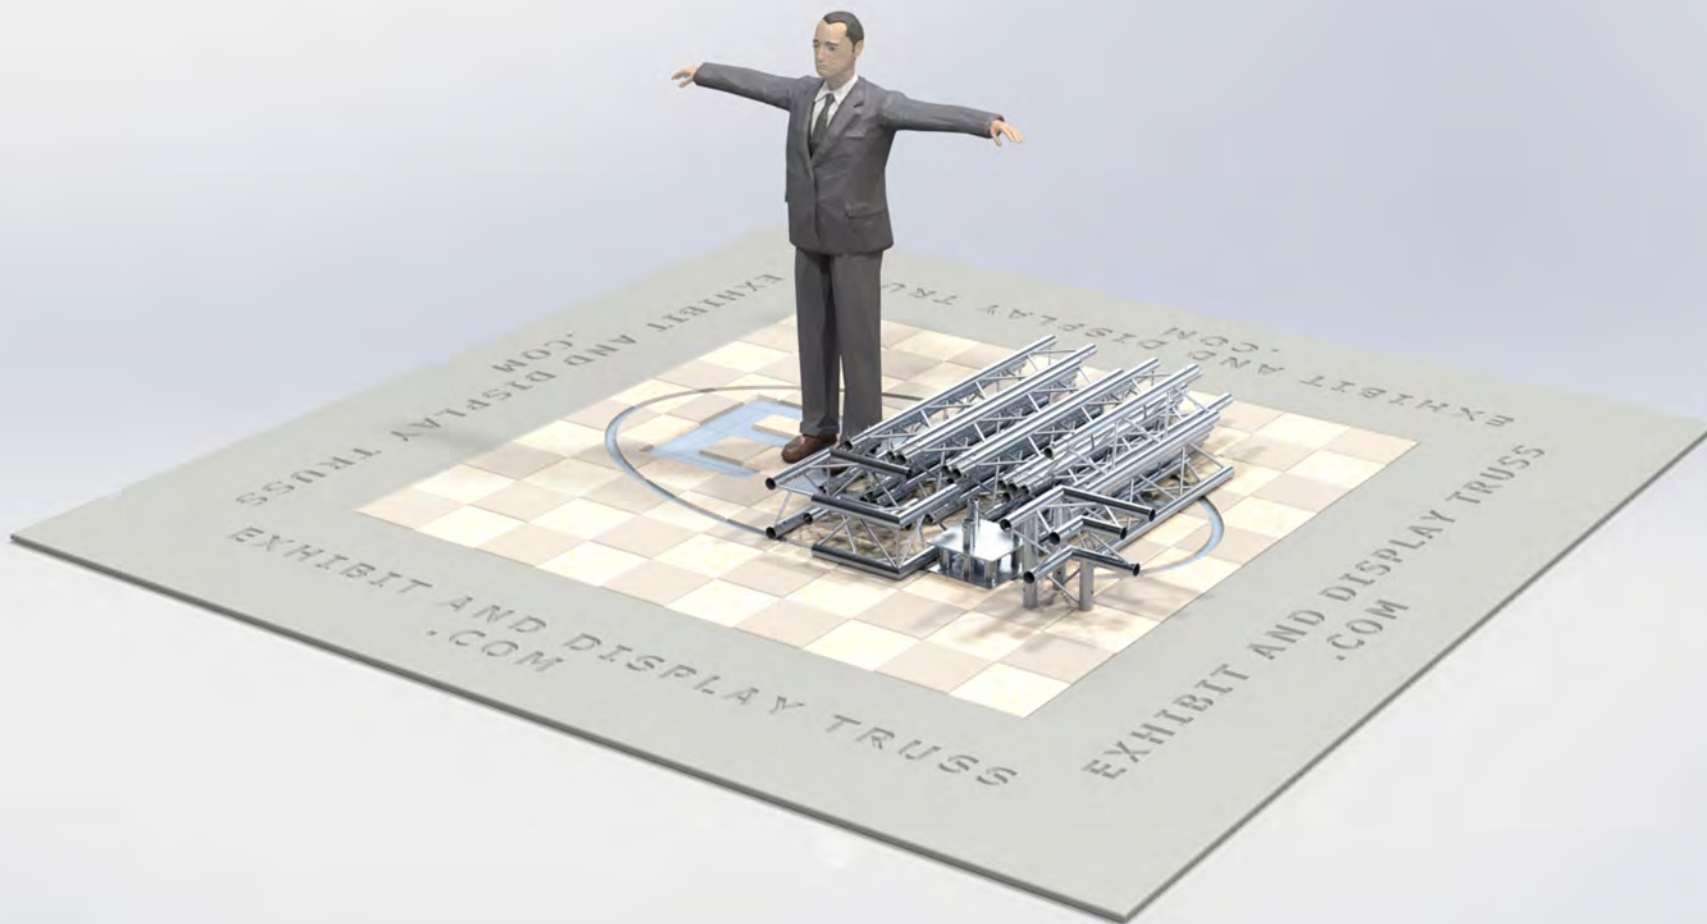

KIT: A48-103

10" Wide Aluminum Tri Truss. 2" Chords with 1/2" Webs

©2017 EXHIBIT AND DISPLAY TRUSS.COM

Toll Free: 855-323-4866
Email: info@exhibitanddisplaytruss.com

ExhibitAndDisplayTruss.com