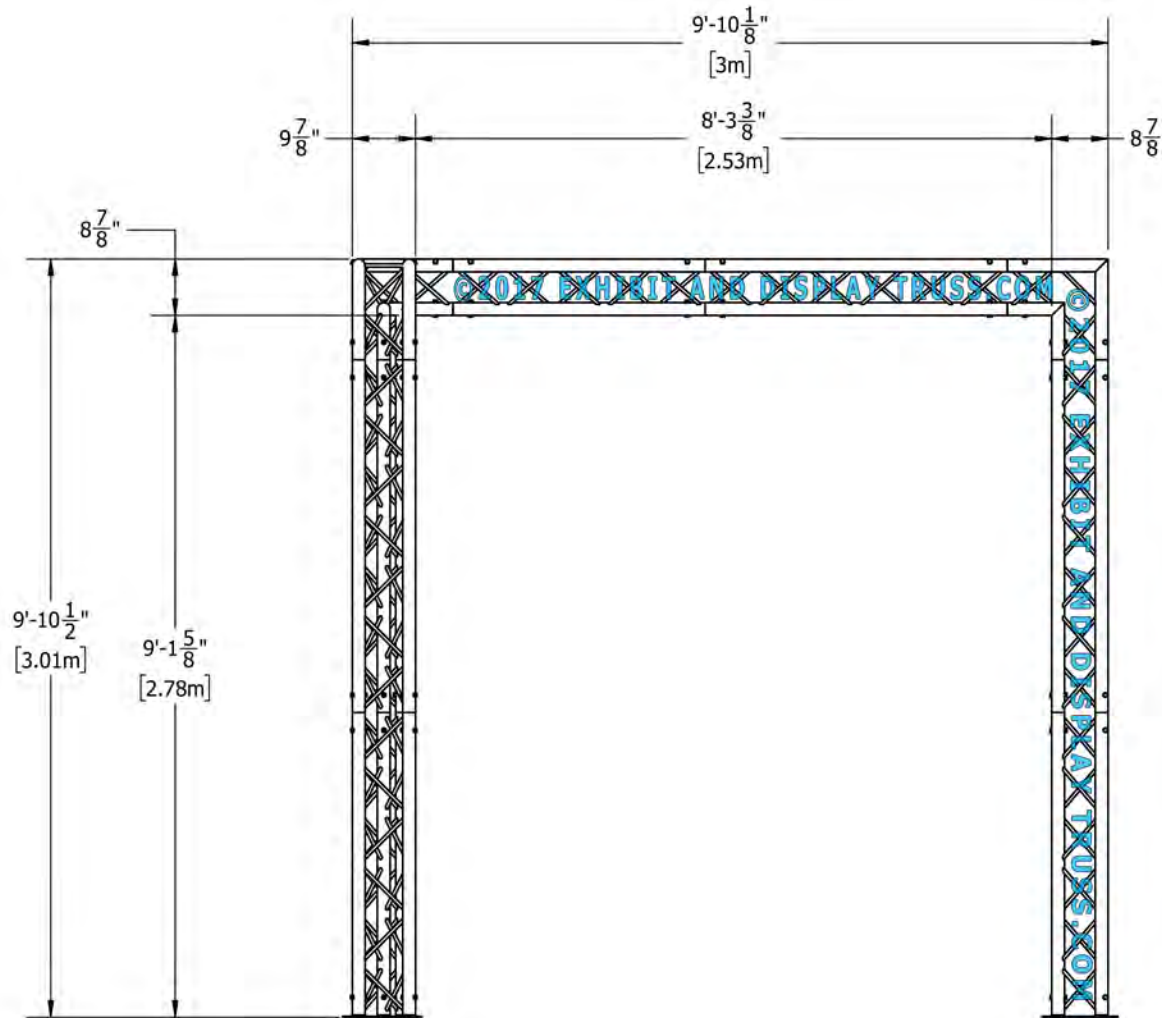

KIT: A48-103

10" Wide Aluminum Tri Truss. 2" Chords with 1/2" Webs

©2017 EXHIBIT AND DISPLAY TRUSS.COM

Front View
Units: Feet & Inches
[Meters]

©2017 EXHIBIT AND DISPLAY TRUSS.COM

Toll Free: 855-323-4866
Email: info@exhibitanddisplaytruss.com

ExhibitAndDisplayTruss.com