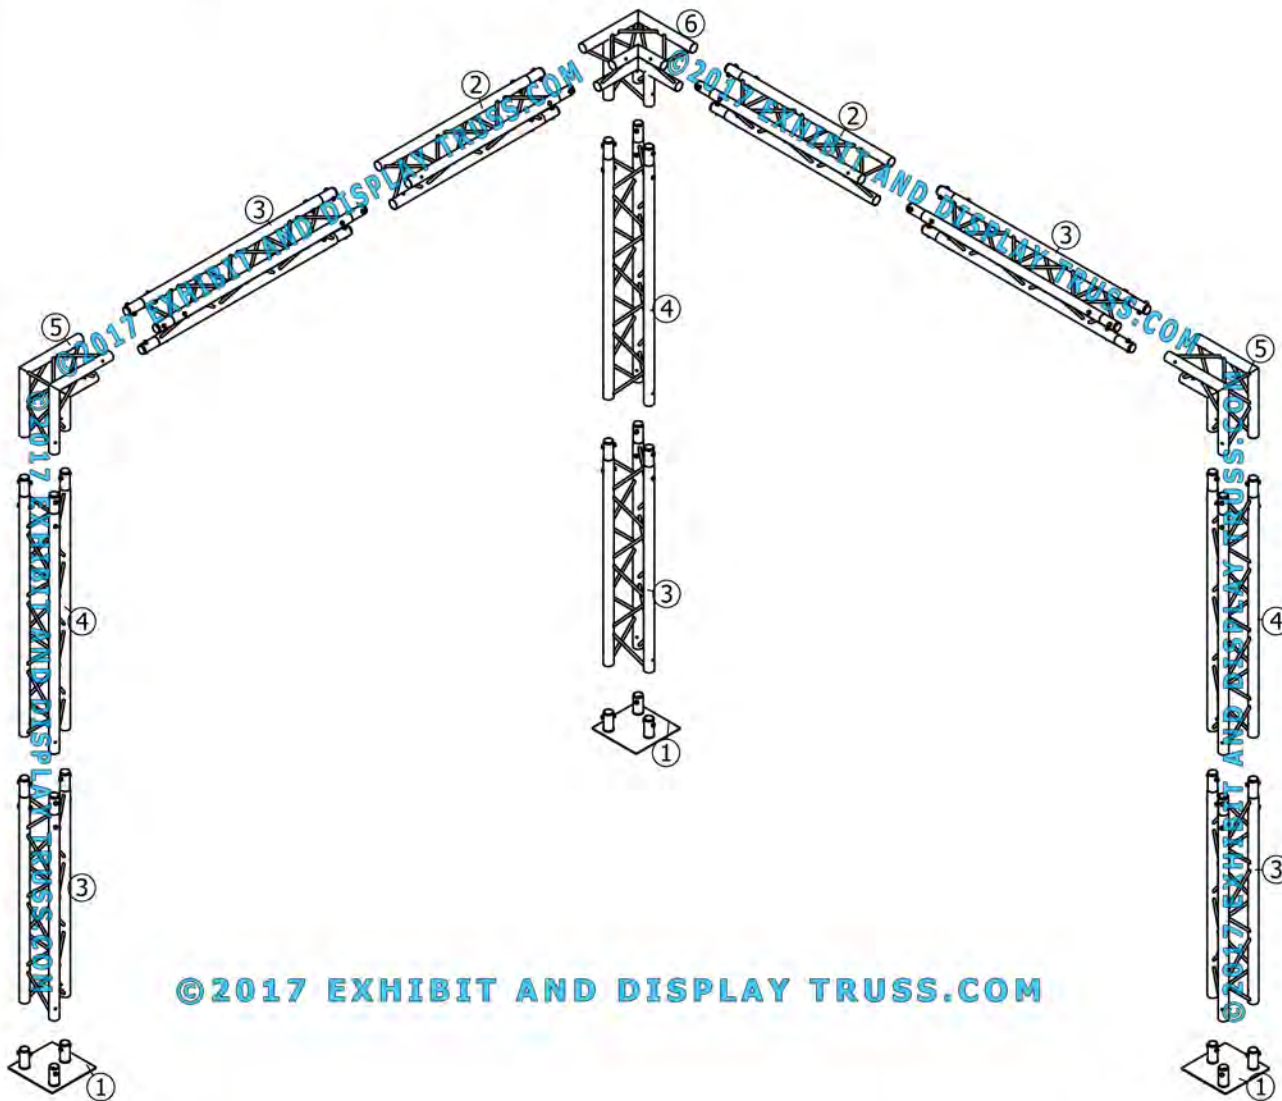

10" Wide Aluminum Tri Truss. 2" Chords with 1/2" Webs

©2017 EXHIBIT AND DISPLAY TRUSS.COM

Toll Free: 855-323-4866
Email: info@exhibitanddisplaytruss.com

ExhibitAndDisplayTruss.com

KIT: A48-103

10" Wide Aluminum Tri Truss. 2" Chords with 1/2" Webs

©2017 EXHIBIT AND DISPLAY TRUSS.COM

©2017 EXHIBIT AND DISPLAY TRUSS.COM

EXPLODED VIEW

ITEM NO.	PART NUMBER	DESCRIPTION	QTY.
1	EDT10-BP3	Tri Base Plate (square)	3
2	EDT10-T1.0	1.0m Tri Truss	2
3	EDT10-T1.2	1.2m Tri Truss	5
4	EDT10-T1.4	1.4m Tri Truss	3
5	EDT10-T2W90A	2 Way 90° Junction Apex In	2
6	EDT10-T3W90L	3 Way 90° Junction "Left"	1

KIT: A48-103

10" Wide Aluminum Tri Truss. 2" Chords with 1/2" Webs

©2017 EXHIBIT AND DISPLAY TRUSS.COM

Top View
Units: Feet & Inches
[Meters]

©2017 EXHIBIT AND DISPLAY TRUSS.COM

KIT: A48-103

10" Wide Aluminum Tri Truss. 2" Chords with 1/2" Webs

10" Wide Aluminum Tri Truss. 2" Chords with 1/2" Webs

©2017 EXHIBIT AND DISPLAY TRUSS.COM

Side View
Units: Feet & Inches
[Meters]

©2017 EXHIBIT AND DISPLAY TRUSS.COM