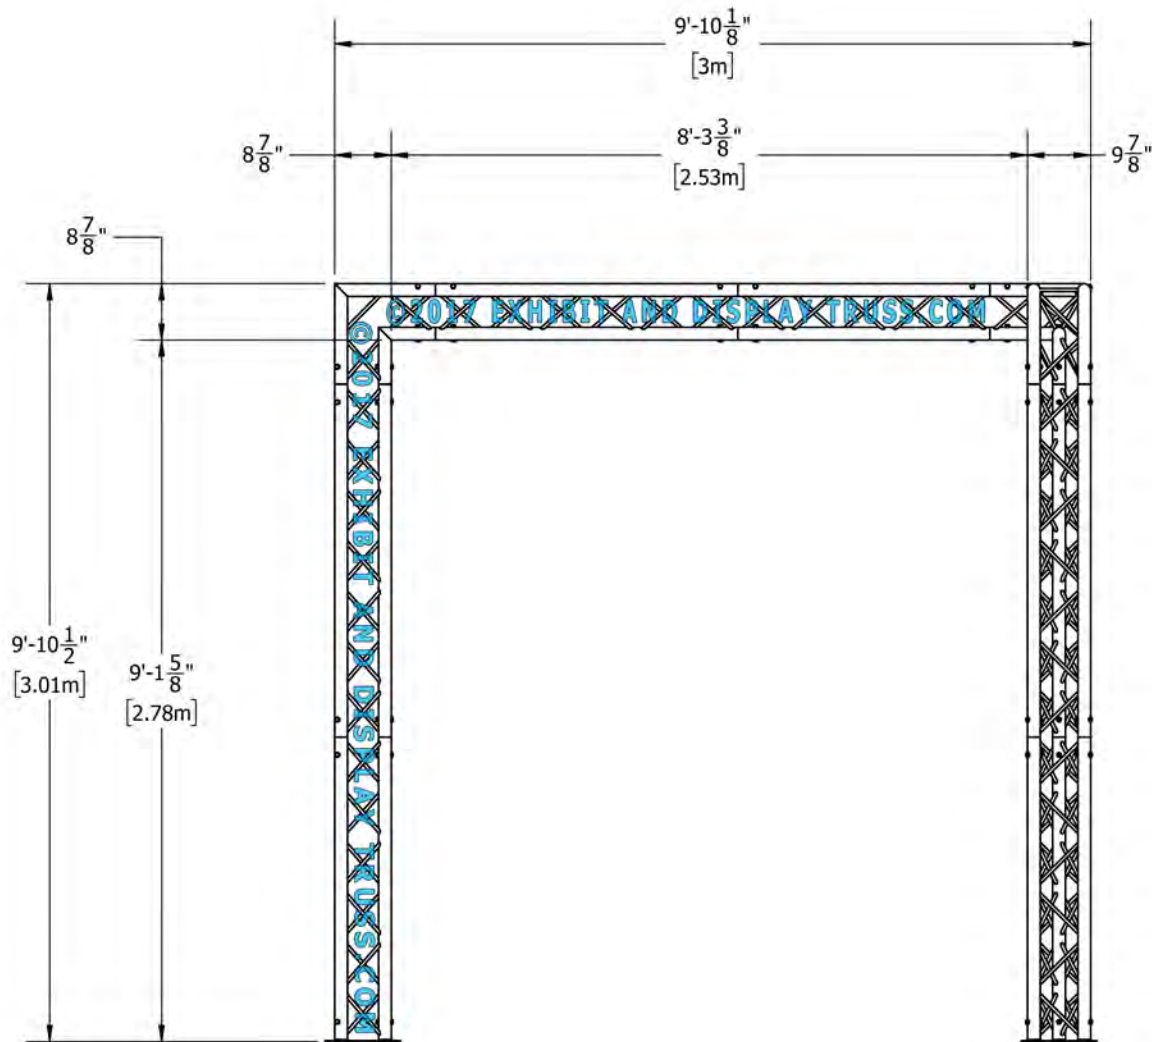

©2017 EXHIBIT AND DISPLAY TRUSS.COM

©2017 EXHIBIT AND DISPLAY TRUSS.COM

EXPLODED VIEW

ITEM NO.	PART NUMBER	DESCRIPTION	QTY.
1	EDT10-BP3	Tri Base Plate (square)	3
2	EDT10-T1.0	1.0m Tri Truss	2
3	EDT10-T1.2	1.2m Tri Truss	5
4	EDT10-T1.4	1.4m Tri Truss	3
5	EDT10-T2W90A	2 Way 90° Junction Apex In	2
6	EDT10-T3W90L	3 Way 90° Junction "Left"	1

KIT: A48-103

10" Wide Aluminum Tri Truss. 2" Chords with 1/2" Webs

©2017 EXHIBIT AND DISPLAY TRUSS.COM

Top View
Units: Feet & Inches
[Meters]

©2017 EXHIBIT AND DISPLAY TRUSS.COM

KIT: A48-103

10" Wide Aluminum Tri Truss. 2" Chords with 1/2" Webs

10" Wide Aluminum Tri Truss. 2" Chords with 1/2" Webs

©2017 EXHIBIT AND DISPLAY TRUSS.COM

Side View
Units: Feet & Inches
[Meters]

©2017 EXHIBIT AND DISPLAY TRUSS.COM