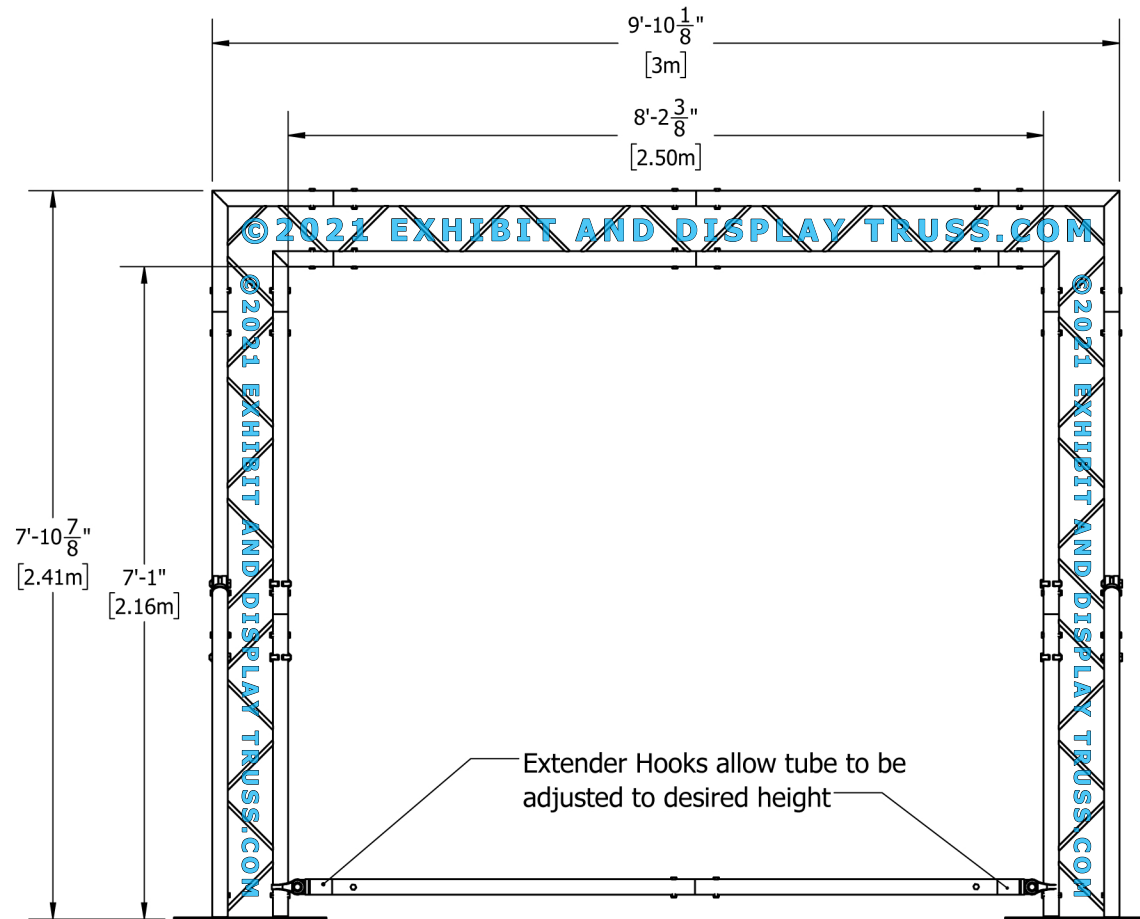

KIT: A53-102

10" Wide Aluminum Truss. 2" Chords with 1/2" Webs

©2021 EXHIBIT AND DISPLAY TRUSS.COM

Front View
Units: Feet & Inches
[Meters]

© copyright
all rights reserved

Toll Free: 855-323-4866
Email: info@exhibitanddisplaytruss.com