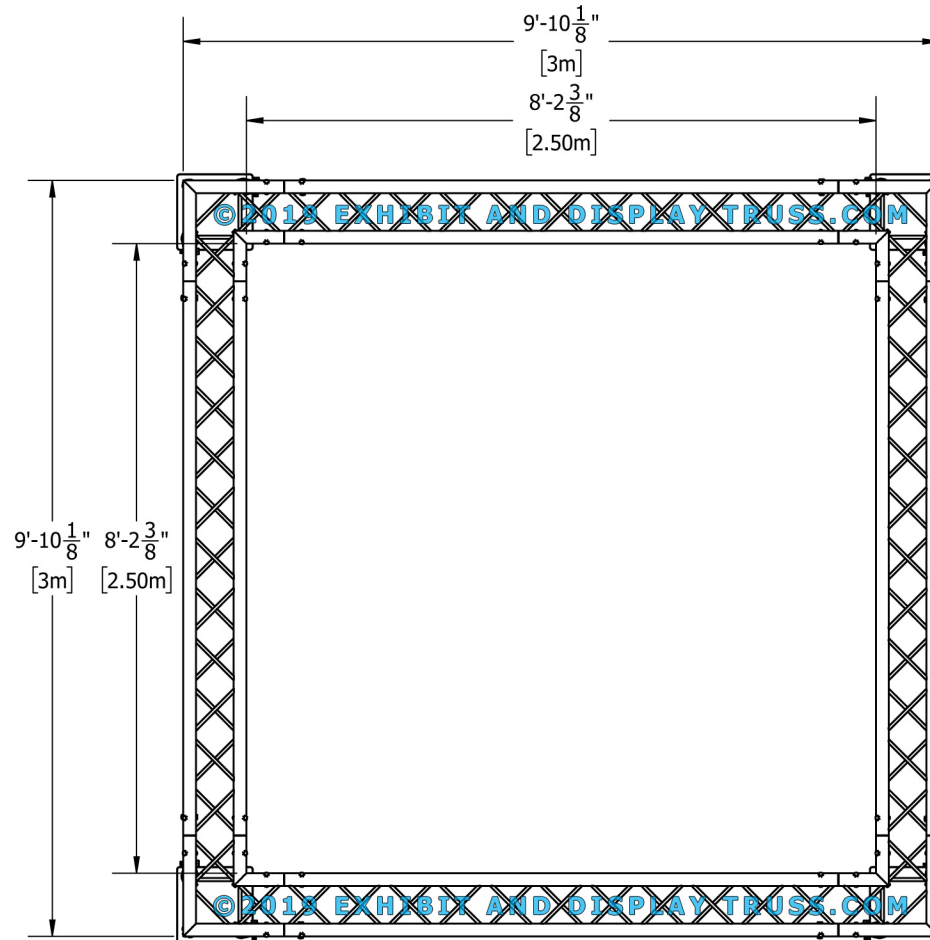

© 2019 EXHIBIT AND DISPLAY TRUSS.COM

4-Chord

2-Chord

ITEM NO.	PART NUMBER	DESCRIPTION	QTY.
1	EDT10-B2.2	2.2m Box Truss	4
2	EDT10-B2.6	2.6m Box Truss	4
3	EDT10-B0.8	0.8m Box Truss	4
4	EDT10-BP4	Box Base Plate	4
5	EDT10-B3W90	3 Way 90° Junction	4
6	EDT10-L2.2	2.2m Ladder Truss	4
7	EDT10-EHC1	Extender Hook Clamp	16

Toll Free: 855-323-4866
 Email: info@exhibitanddisplaytruss.com

ExhibitAndDisplayTruss.com

KIT: A53-104

10" Wide Aluminum Truss. 2" Chords with 1/2" Webs

©2019 EXHIBIT AND DISPLAY TRUSS.COM

4-Chord

2-Chord

Front & Side View
Units: Feet & Inches
[Meters]

Toll Free: 855-323-4866
Email: info@exhibitanddisplaytruss.com

ExhibitAndDisplayTruss.com

KIT: A53-104

10" Wide Aluminum Truss. 2" Chords with 1/2" Webs

© 2019 EXHIBIT AND DISPLAY TRUSS.COM

4-Chord

2-Chord

Top View
Units: Feet & Inches
[Meters]