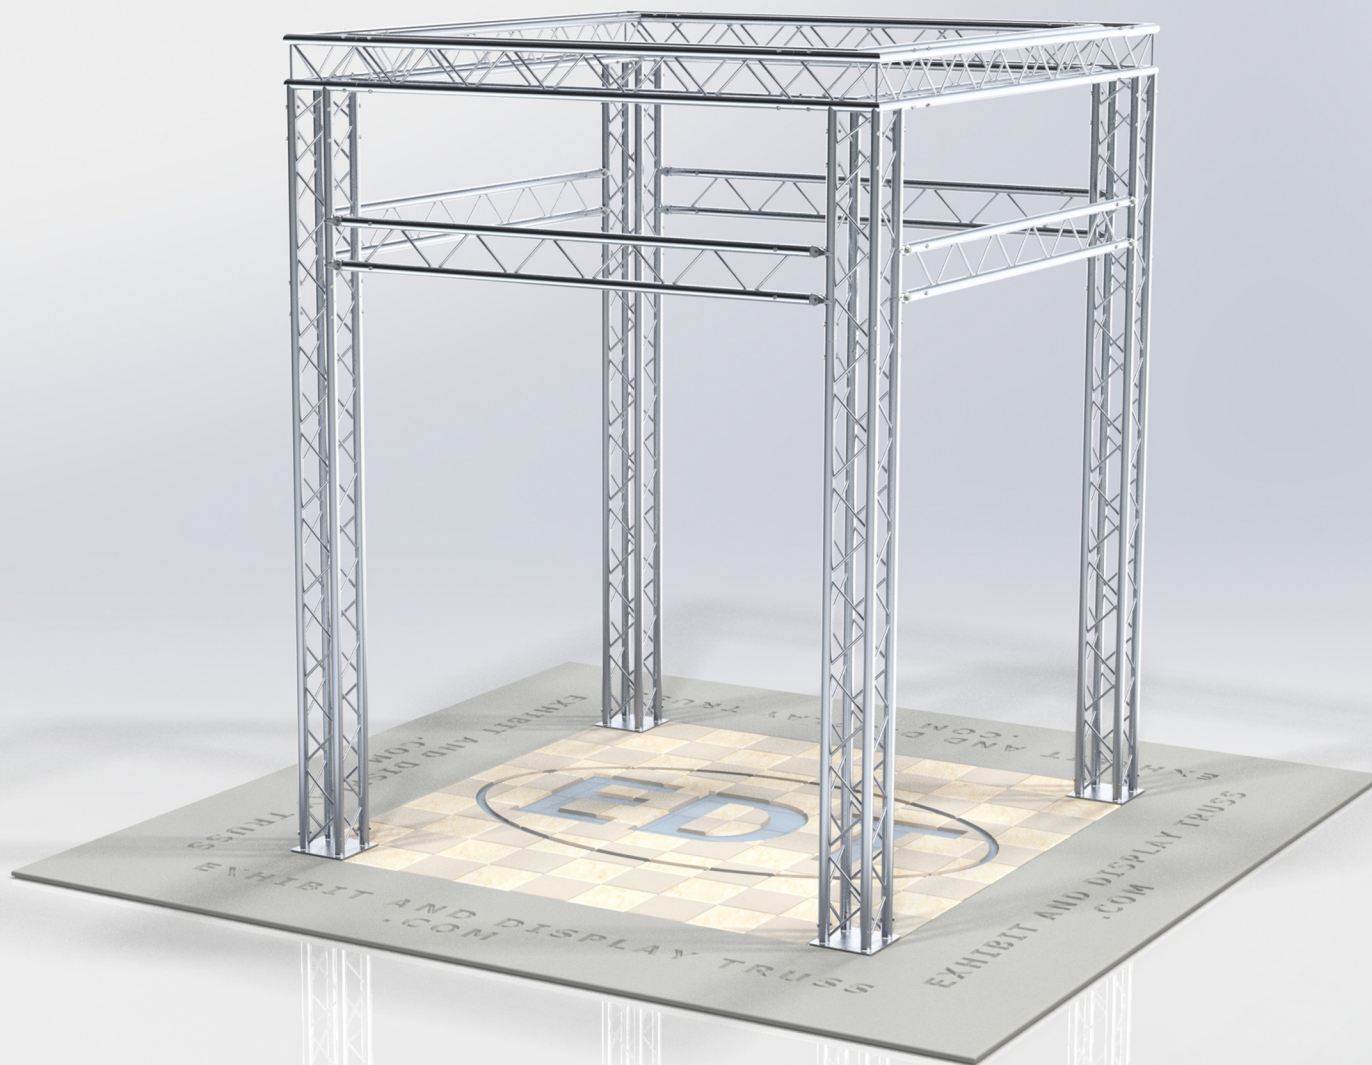

KIT: A53-104

10" Wide Aluminum Truss. 2" Chords with 1/2" Webs

©2019 EXHIBIT AND DISPLAY TRUSS.COM

Toll Free: 855-323-4866
Email: info@exhibitanddisplaytruss.com

ExhibitAndDisplayTruss.com

KIT: A53-104

10" Wide Aluminum Truss. 2" Chords with 1/2" Webs

© 2019 EXHIBIT AND DISPLAY TRUSS.COM

4-Chord

2-Chord

ITEM NO.	PART NUMBER	DESCRIPTION	QTY.
1	EDT10-B2.2	2.2m Box Truss	4
2	EDT10-B2.6	2.6m Box Truss	4
3	EDT10-B0.8	0.8m Box Truss	4
4	EDT10-BP4	Box Base Plate	4
5	EDT10-B3W90	3 Way 90° Junction	4
6	EDT10-L2.2	2.2m Ladder Truss	4
7	EDT10-EHC1	Extender Hook Clamp	16

Toll Free: 855-323-4866
 Email: info@exhibitanddisplaytruss.com

ExhibitAndDisplayTruss.com

KIT: A53-104

10" Wide Aluminum Truss. 2" Chords with 1/2" Webs

©2019 EXHIBIT AND DISPLAY TRUSS.COM

4-Chord

2-Chord

Front & Side View
Units: Feet & Inches
[Meters]

Toll Free: 855-323-4866
Email: info@exhibitanddisplaytruss.com

ExhibitAndDisplayTruss.com

KIT: A53-104

10" Wide Aluminum Truss. 2" Chords with 1/2" Webs

© 2019 EXHIBIT AND DISPLAY TRUSS.COM

4-Chord

2-Chord

Top View
Units: Feet & Inches
[Meters]