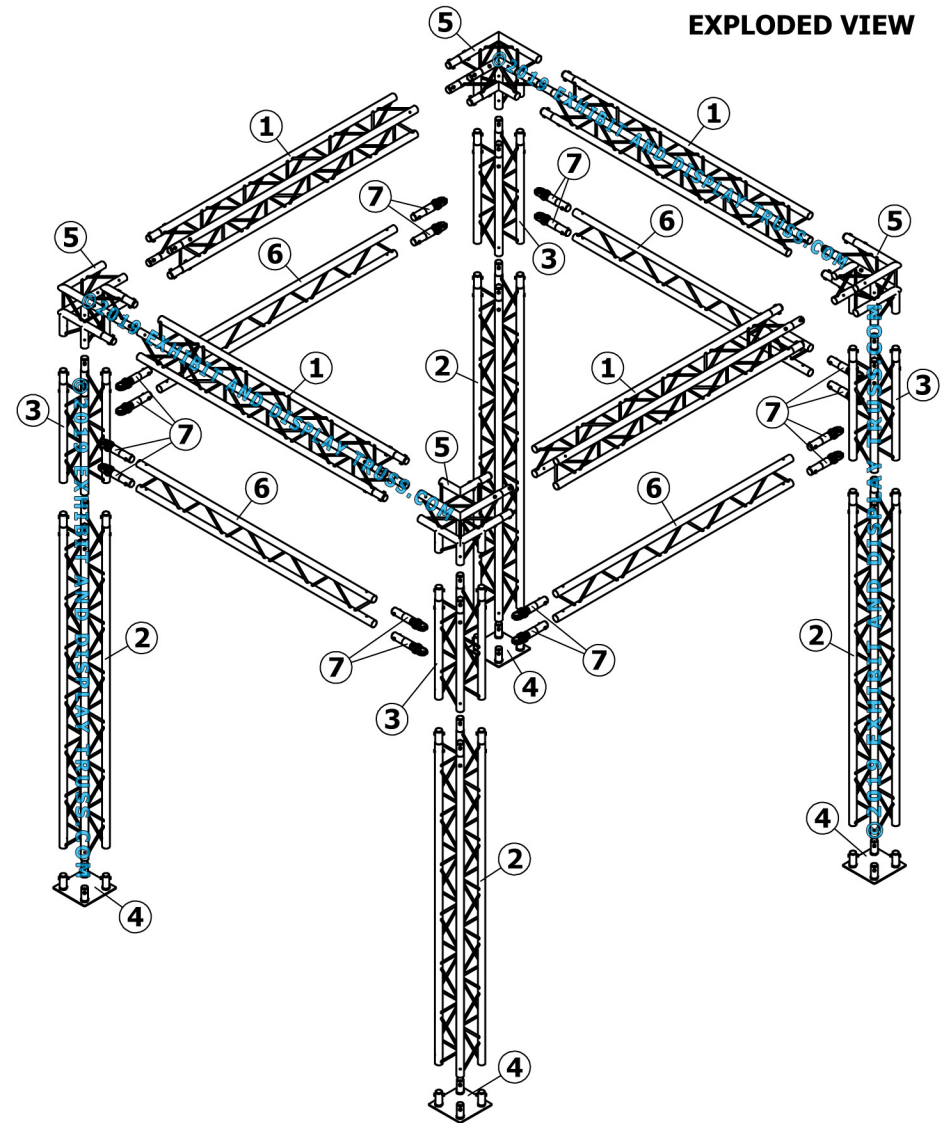

KIT: A53-104

10" Wide Aluminum Truss. 2" Chords with 1/2" Webs

©2019 EXHIBIT AND DISPLAY TRUSS.COM

Toll Free: 855-323-4866
Email: info@exhibitanddisplaytruss.com

ExhibitAndDisplayTruss.com

KIT: A53-104

10" Wide Aluminum Truss. 2" Chords with 1/2" Webs

© 2019 EXHIBIT AND DISPLAY TRUSS.COM

4-Chord

2-Chord

ITEM NO.	PART NUMBER	DESCRIPTION	QTY.
1	EDT10-B2.2	2.2m Box Truss	4
2	EDT10-B2.6	2.6m Box Truss	4
3	EDT10-B0.8	0.8m Box Truss	4
4	EDT10-BP4	Box Base Plate	4
5	EDT10-B3W90	3 Way 90° Junction	4
6	EDT10-L2.2	2.2m Ladder Truss	4
7	EDT10-EHC1	Extender Hook Clamp	16

Toll Free: 855-323-4866
 Email: info@exhibitanddisplaytruss.com

ExhibitAndDisplayTruss.com

KIT: A53-104

10" Wide Aluminum Truss. 2" Chords with 1/2" Webs

©2019 EXHIBIT AND DISPLAY TRUSS.COM

4-Chord

2-Chord

Front & Side View
Units: Feet & Inches
[Meters]

Toll Free: 855-323-4866
Email: info@exhibitanddisplaytruss.com

ExhibitAndDisplayTruss.com

KIT: A53-104

10" Wide Aluminum Truss. 2" Chords with 1/2" Webs

© 2019 EXHIBIT AND DISPLAY TRUSS.COM

4-Chord

2-Chord

Top View
Units: Feet & Inches
[Meters]