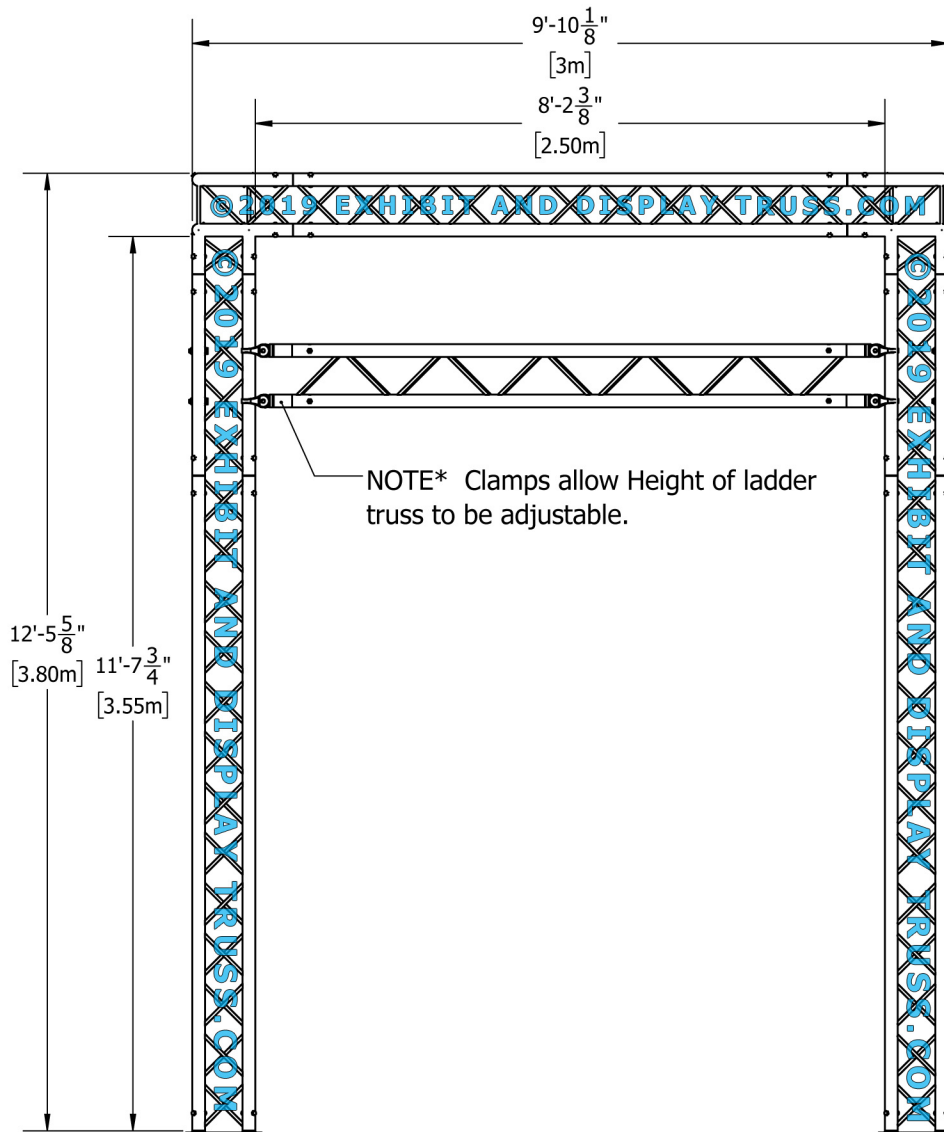

KIT: A53-104

10" Wide Aluminum Truss. 2" Chords with 1/2" Webs

©2019 EXHIBIT AND DISPLAY TRUSS.COM

Toll Free: 855-323-4866
Email: info@exhibitanddisplaytruss.com

ExhibitAndDisplayTruss.com

KIT: A53-104

10" Wide Aluminum Truss. 2" Chords with 1/2" Webs

© 2019 EXHIBIT AND DISPLAY TRUSS.COM

4-Chord

2-Chord

ITEM NO.	PART NUMBER	DESCRIPTION	QTY.
1	EDT10-B2.2	2.2m Box Truss	4
2	EDT10-B2.6	2.6m Box Truss	4
3	EDT10-B0.8	0.8m Box Truss	4
4	EDT10-BP4	Box Base Plate	4
5	EDT10-B3W90	3 Way 90° Junction	4
6	EDT10-L2.2	2.2m Ladder Truss	4
7	EDT10-EHC1	Extender Hook Clamp	16

Toll Free: 855-323-4866
 Email: info@exhibitanddisplaytruss.com

ExhibitAndDisplayTruss.com

KIT: A53-104

10" Wide Aluminum Truss. 2" Chords with 1/2" Webs

©2019 EXHIBIT AND DISPLAY TRUSS.COM

4-Chord

2-Chord

Front & Side View
Units: Feet & Inches
[Meters]

Toll Free: 855-323-4866
Email: info@exhibitanddisplaytruss.com

ExhibitAndDisplayTruss.com

KIT: A53-104

10" Wide Aluminum Truss. 2" Chords with 1/2" Webs

© 2019 EXHIBIT AND DISPLAY TRUSS.COM

4-Chord

2-Chord

Top View
Units: Feet & Inches
[Meters]