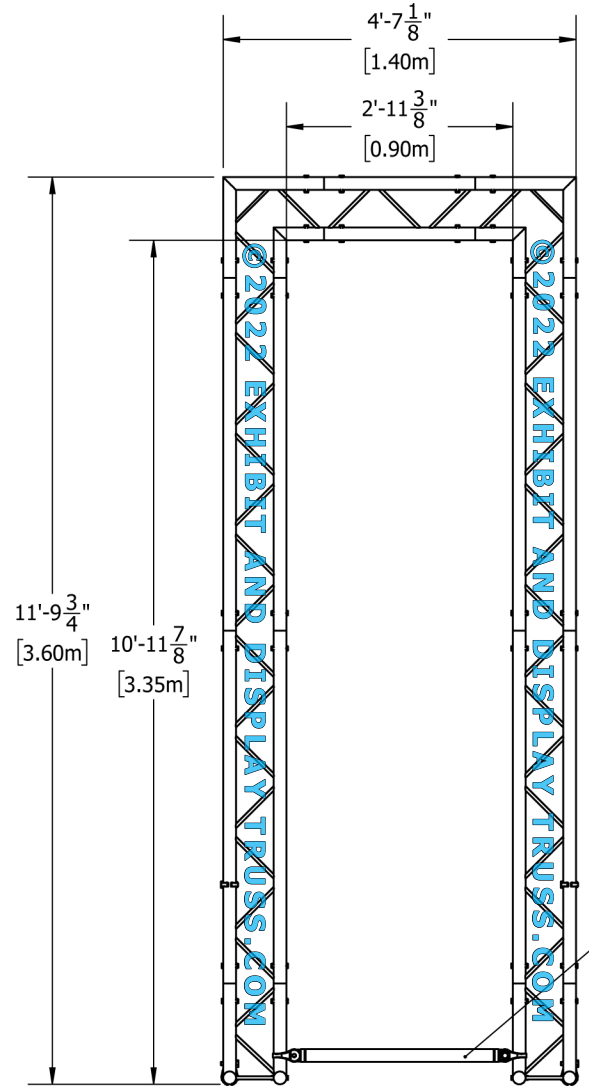

KIT: A57-102

10" Wide Aluminum Truss. 2" Chords with 1/2" Webs

©2022 EXHIBIT AND DISPLAY TRUSS.COM

Front View
Units: Feet & Inches
[Meters]

Height of Single Tube Brace
is adjustable using
Extender Hook Clamps