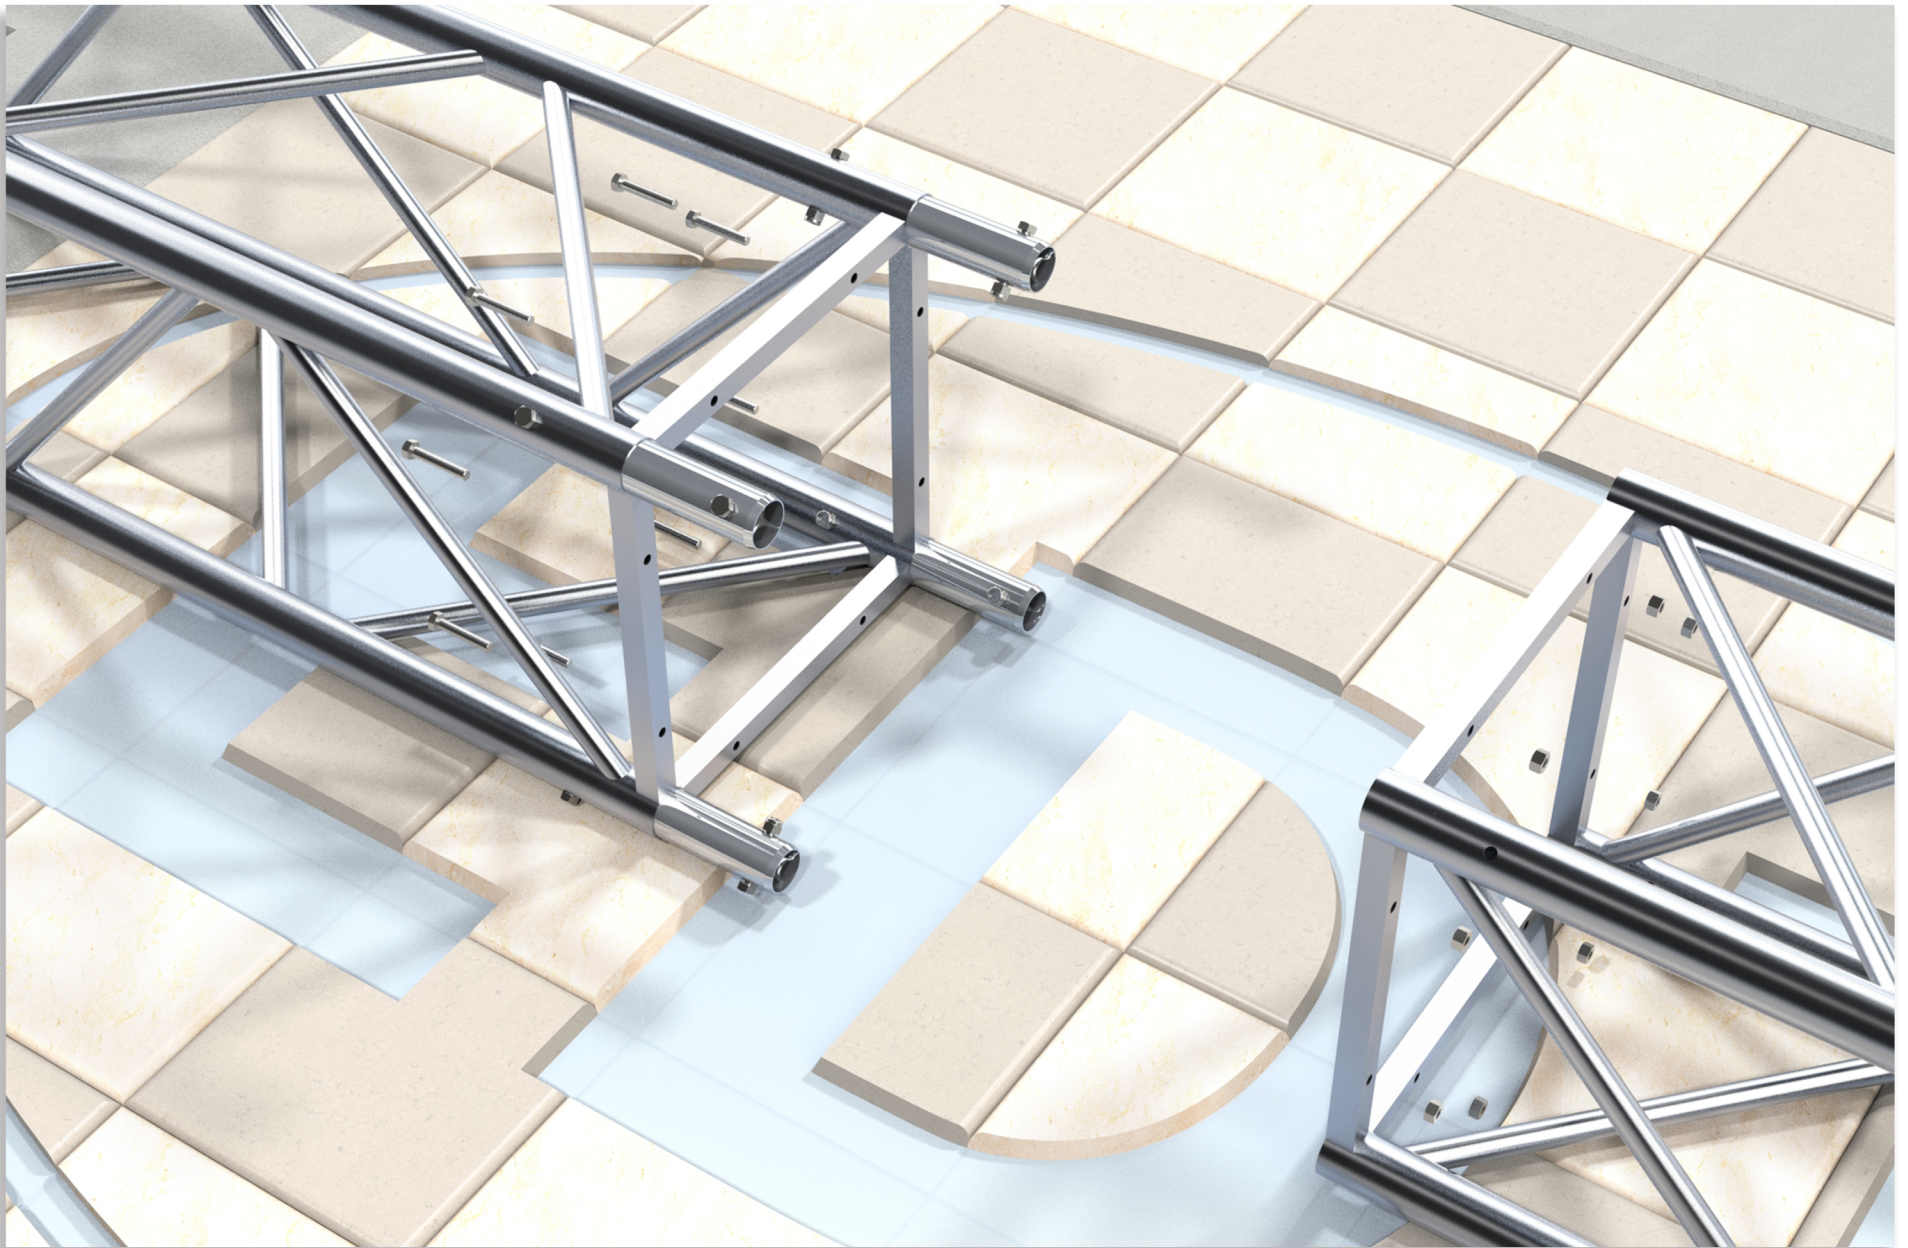

A/V JOINT

18" Wide Aluminum Truss. 2" Chords with 1" Webs

©2020 EXHIBIT AND DISPLAY TRUSS.COM

Toll Free: 855-323-4866
Email: info@exhibitanddisplaytruss.com

ExhibitAndDisplayTruss.com

A/V JOINT

18" Wide Aluminum Truss. 2" Chords with 1" Webs

©2020 EXHIBIT AND DISPLAY TRUSS.COM

Toll Free: 855-323-4866
Email: info@exhibitanddisplaytruss.com

ExhibitAndDisplayTruss.com

A/V JOINT

18" Wide Aluminum Truss. 2" Chords with 1" Webs

© 2020 EXHIBIT AND DISPLAY TRUSS.COM

EXPLODED VIEW

ITEM NO.	PART NUMBER	DESCRIPTION	QTY.
1	EDT18-B10AV	10'-0" Box Truss 18" with A/V Joints	2
2	B18.2.3.5M - Hex bolt M10	M10 Hex Bolt	8
3	B18.2.4.2M - Hex nut M10	M10 Hex Nut	8