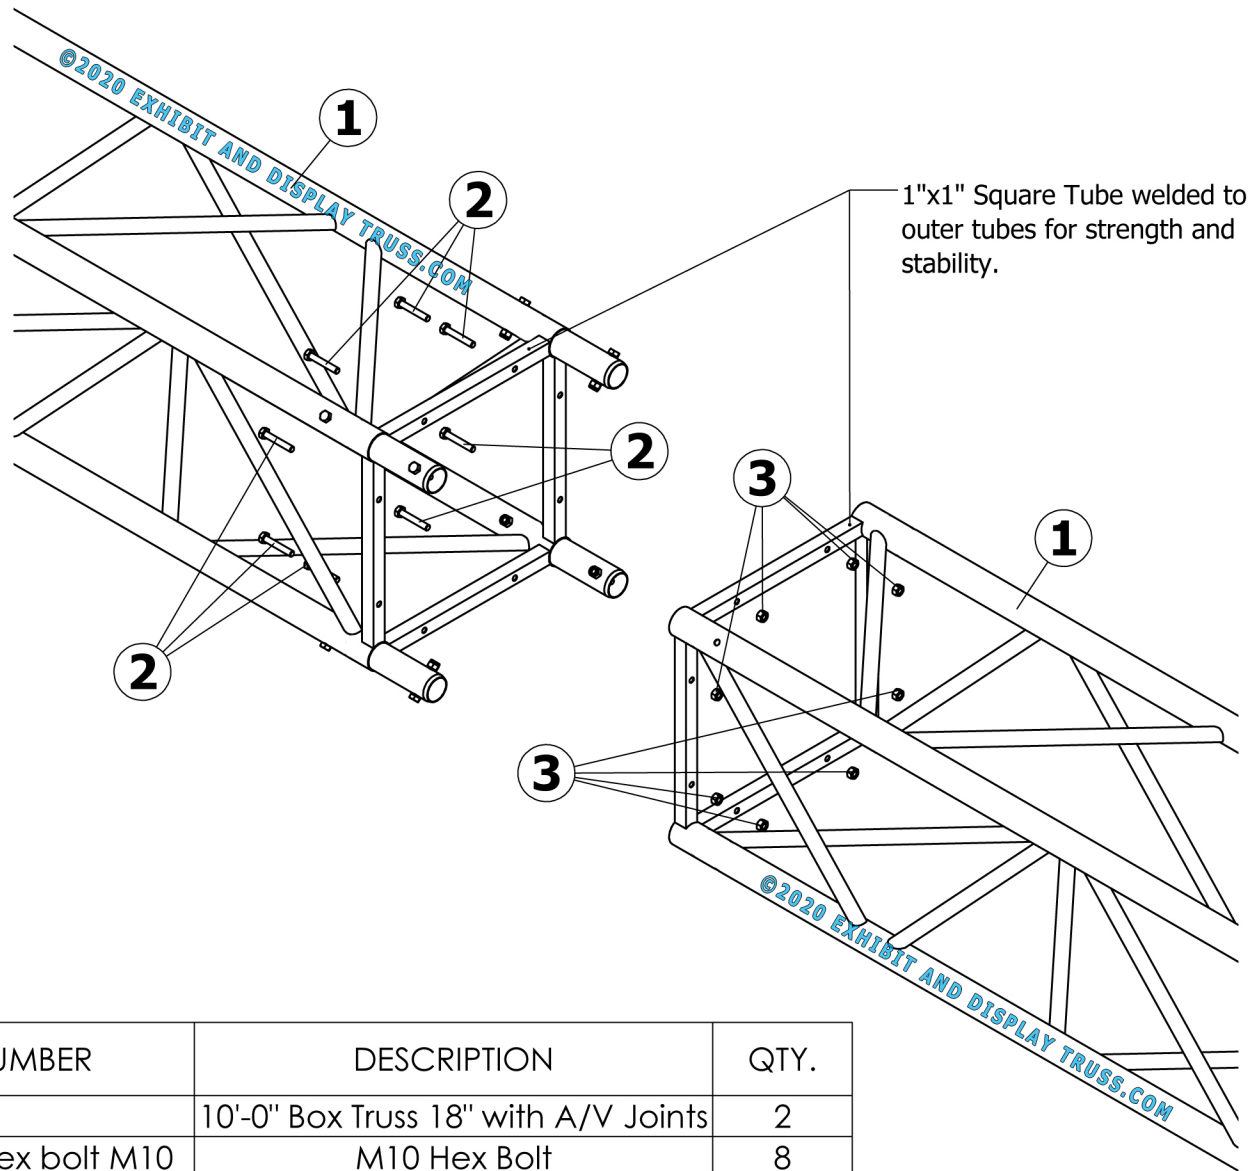

A/V JOINT

18" Wide Aluminum Truss. 2" Chords with 1" Webs

©2020 EXHIBIT AND DISPLAY TRUSS.COM

Toll Free: 855-323-4866
Email: info@exhibitanddisplaytruss.com

ExhibitAndDisplayTruss.com

A/V JOINT

18" Wide Aluminum Truss. 2" Chords with 1" Webs

©2020 EXHIBIT AND DISPLAY TRUSS.COM

Toll Free: 855-323-4866
Email: info@exhibitanddisplaytruss.com

ExhibitAndDisplayTruss.com

A/V JOINT

18" Wide Aluminum Truss. 2" Chords with 1" Webs

© 2020 EXHIBIT AND DISPLAY TRUSS.COM

EXPLODED VIEW

ITEM NO.	PART NUMBER	DESCRIPTION	QTY.
1	EDT18-B10AV	10'-0" Box Truss 18" with A/V Joints	2
2	B18.2.3.5M - Hex bolt M10	M10 Hex Bolt	8
3	B18.2.4.2M - Hex nut M10	M10 Hex Nut	8