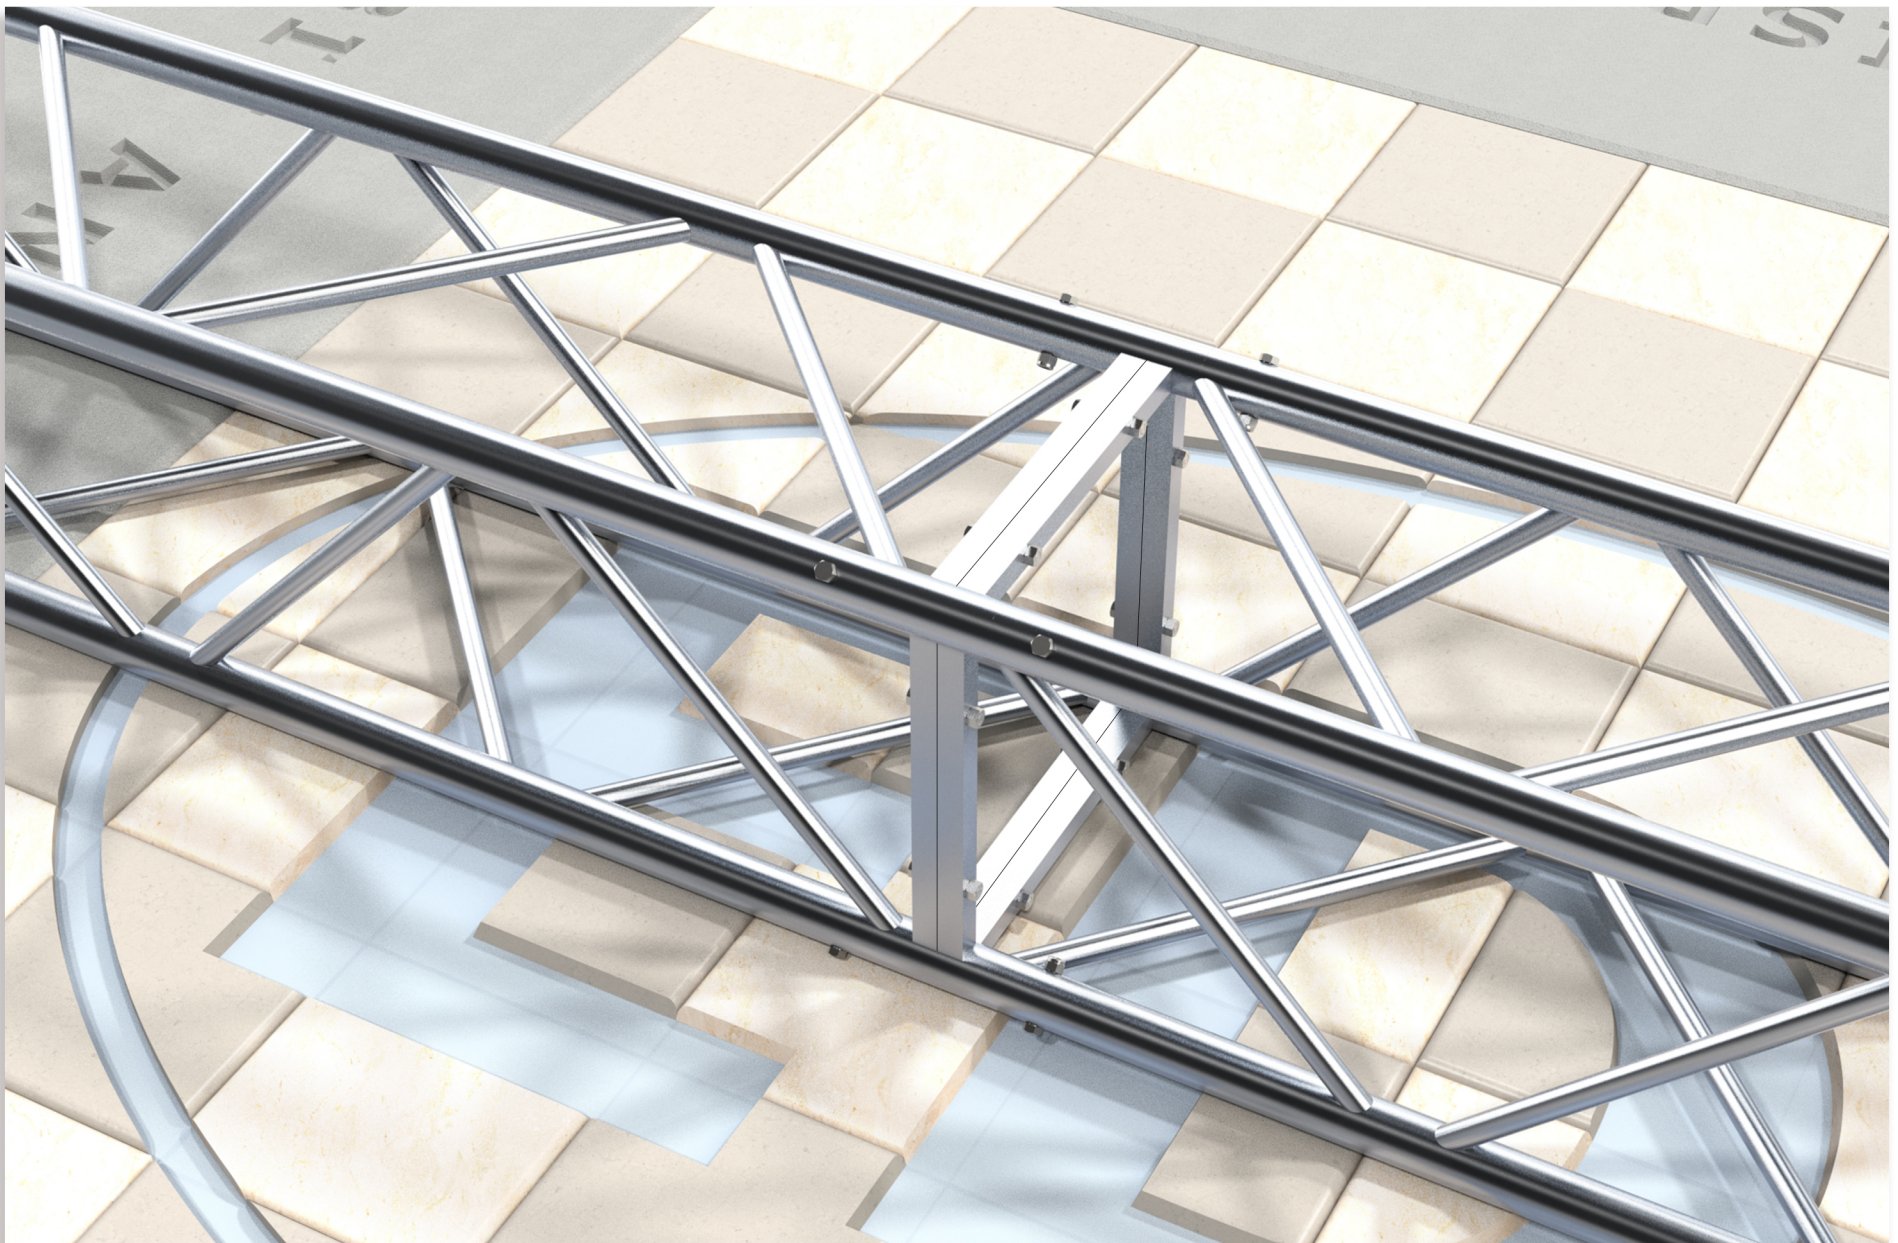

A/V JOINT

18" Wide Aluminum Truss. 2" Chords with 1" Webs

©2020 EXHIBIT AND DISPLAY TRUSS.COM

Toll Free: 855-323-4866
Email: info@exhibitanddisplaytruss.com

ExhibitAndDisplayTruss.com

A/V JOINT

18" Wide Aluminum Truss. 2" Chords with 1" Webs

©2020 EXHIBIT AND DISPLAY TRUSS.COM

Toll Free: 855-323-4866
Email: info@exhibitanddisplaytruss.com

ExhibitAndDisplayTruss.com

A/V JOINT

18" Wide Aluminum Truss. 2" Chords with 1" Webs

© 2020 EXHIBIT AND DISPLAY TRUSS.COM

EXPLODED VIEW

ITEM NO.	PART NUMBER	DESCRIPTION	QTY.
1	EDT18-B10AV	10'-0" Box Truss 18" with A/V Joints	2
2	B18.2.3.5M - Hex bolt M10	M10 Hex Bolt	8
3	B18.2.4.2M - Hex nut M10	M10 Hex Nut	8