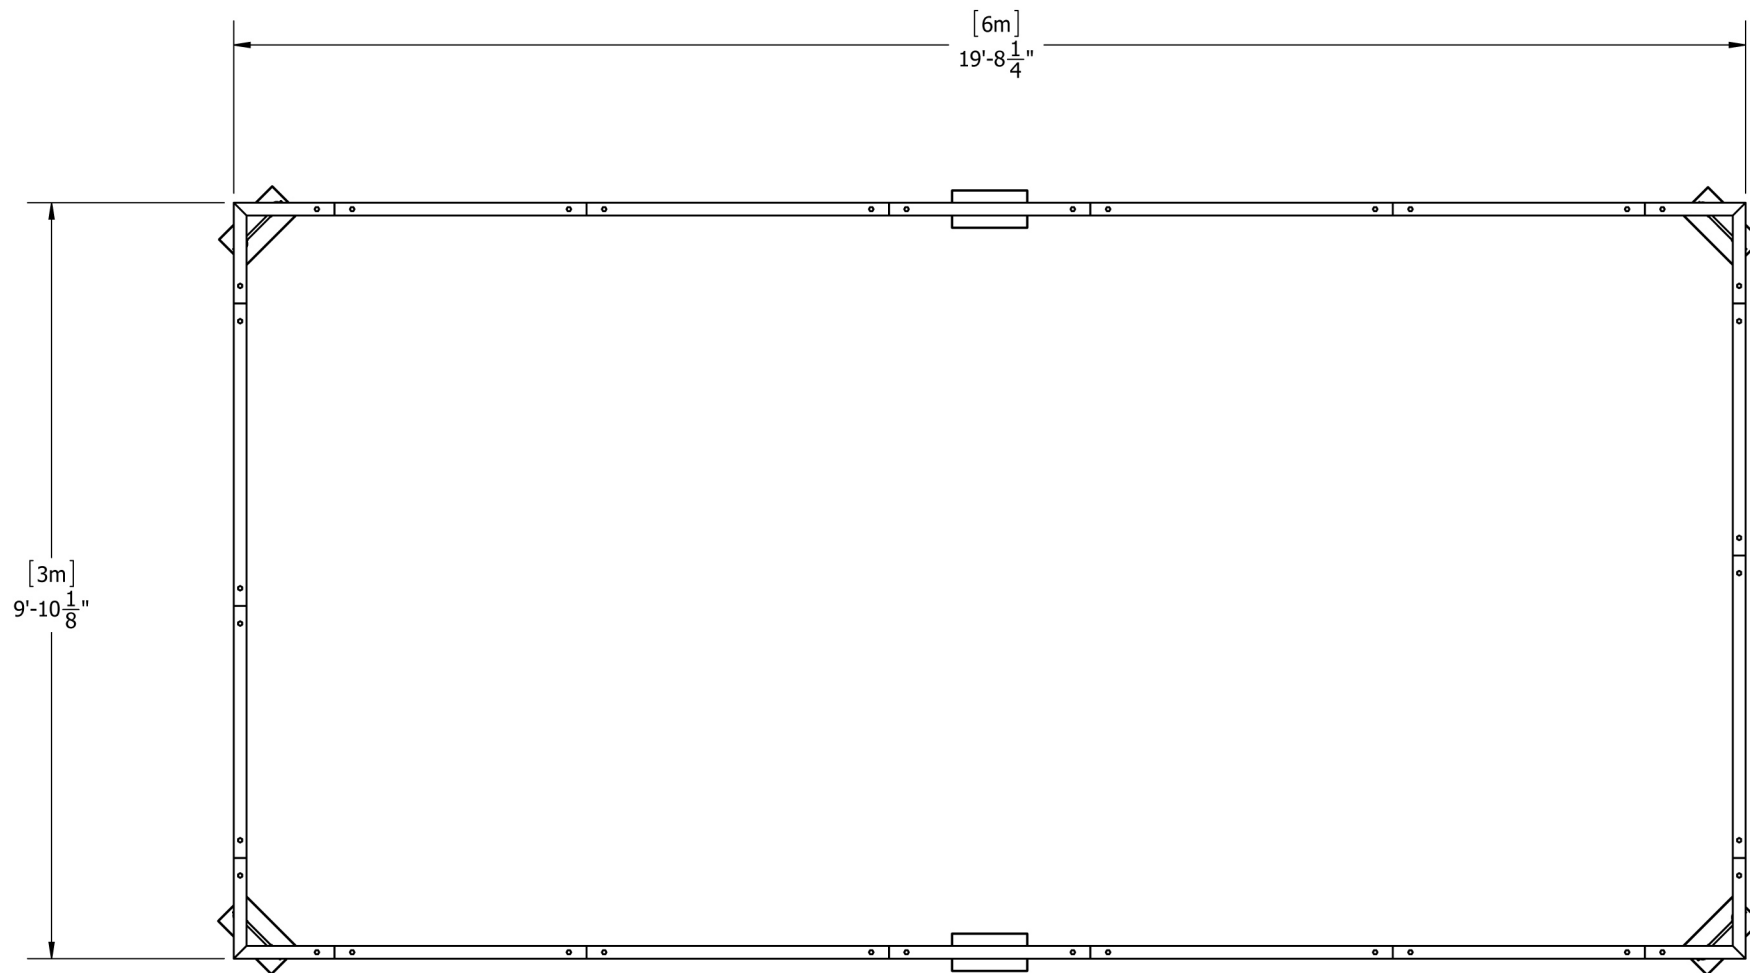

KIT: B21-102

10" Wide Aluminum Truss. 2" Chords with 1/2" Webs

©2015 EXHIBIT AND DISPLAY TRUSS.COM

Toll Free: 855-323-4866
Email: info@exhibitanddisplaytruss.com

ExhibitAndDisplayTruss.com

KIT: B21-102

10" Wide Aluminum Truss. 2" Chords with 1/2" Webs

©2015 EXHIBIT AND DISPLAY TRUSS.COM

ITEM NO.	PART NUMBER	DESCRIPTION	QTY.
①	EDT10-BP2	Ladder Base Plate	6
②	EDT10-L1.0	1.0m Ladder Truss	6
③	EDT10-L1.2	1.2m Ladder Truss	12
④	EDT10-L1.4	1.4m Ladder Truss	6
⑤	EDT10-L3W90V	3 Way 90° Junction Vertical	4
⑦	EDT10-L3WTH0.8	3 Way 90° "T" Junction Horizontal - 0.8m	2

©2015 EXHIBIT AND DISPLAY TRUSS.COM

EXPLODED VIEW

Toll Free: 855-323-4866
Email: info@exhibitanddisplaytruss.com

ExhibitAndDisplayTruss.com

KIT: B21-102

10" Wide Aluminum Truss. 2" Chords with 1/2" Webs

©2015 EXHIBIT AND DISPLAY TRUSS.COM

Top View
Units: Feet & Inches
[Meters]

©2015 EXHIBIT AND DISPLAY TRUSS.COM

KIT: B21-102

10" Wide Aluminum Truss. 2" Chords with 1/2" Webs

©2015 EXHIBIT AND DISPLAY TRUSS.COM

Front View
Units: Feet & Inches
[Meters]