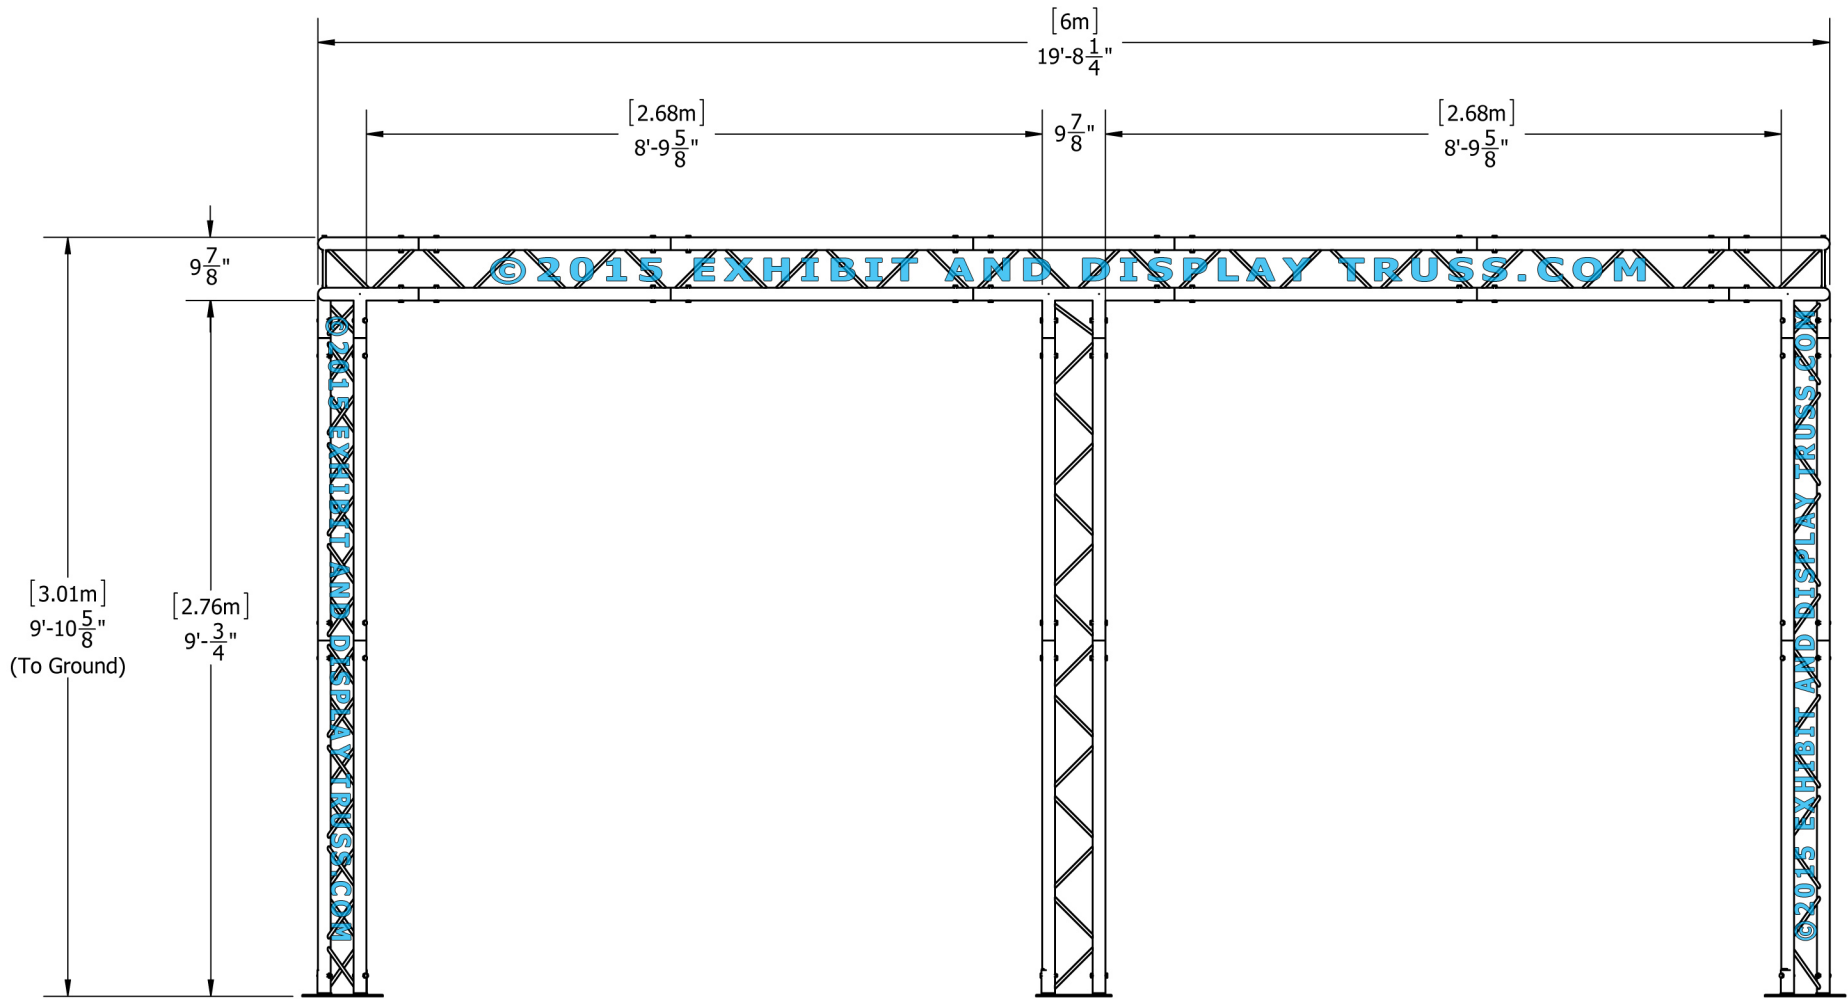

©2015 EXHIBIT AND DISPLAY TRUSS.COM

ITEM NO.	PART NUMBER	DESCRIPTION	QTY.
①	EDT10-BP2	Ladder Base Plate	6
②	EDT10-L1.0	1.0m Ladder Truss	6
③	EDT10-L1.2	1.2m Ladder Truss	12
④	EDT10-L1.4	1.4m Ladder Truss	6
⑤	EDT10-L3W90V	3 Way 90° Junction Vertical	4
⑦	EDT10-L3WTH0.8	3 Way 90° "T" Junction Horizontal - 0.8m	2

©2015 EXHIBIT AND DISPLAY TRUSS.COM

EXPLODED VIEW

Toll Free: 855-323-4866
Email: info@exhibitanddisplaytruss.com

ExhibitAndDisplayTruss.com

KIT: B21-102

10" Wide Aluminum Truss. 2" Chords with 1/2" Webs

©2015 EXHIBIT AND DISPLAY TRUSS.COM

Top View
Units: Feet & Inches
[Meters]

©2015 EXHIBIT AND DISPLAY TRUSS.COM

KIT: B21-102

10" Wide Aluminum Truss. 2" Chords with 1/2" Webs

©2015 EXHIBIT AND DISPLAY TRUSS.COM

Front View
Units: Feet & Inches
[Meters]

©2015 EXHIBIT AND DISPLAY TRUSS.COM

Toll Free: 855-323-4866
Email: info@exhibitanddisplaytruss.com

ExhibitAndDisplayTruss.com

KIT: B21-102

10" Wide Aluminum Truss. 2" Chords with 1/2" Webs

©2015 EXHIBIT AND DISPLAY TRUSS.COM