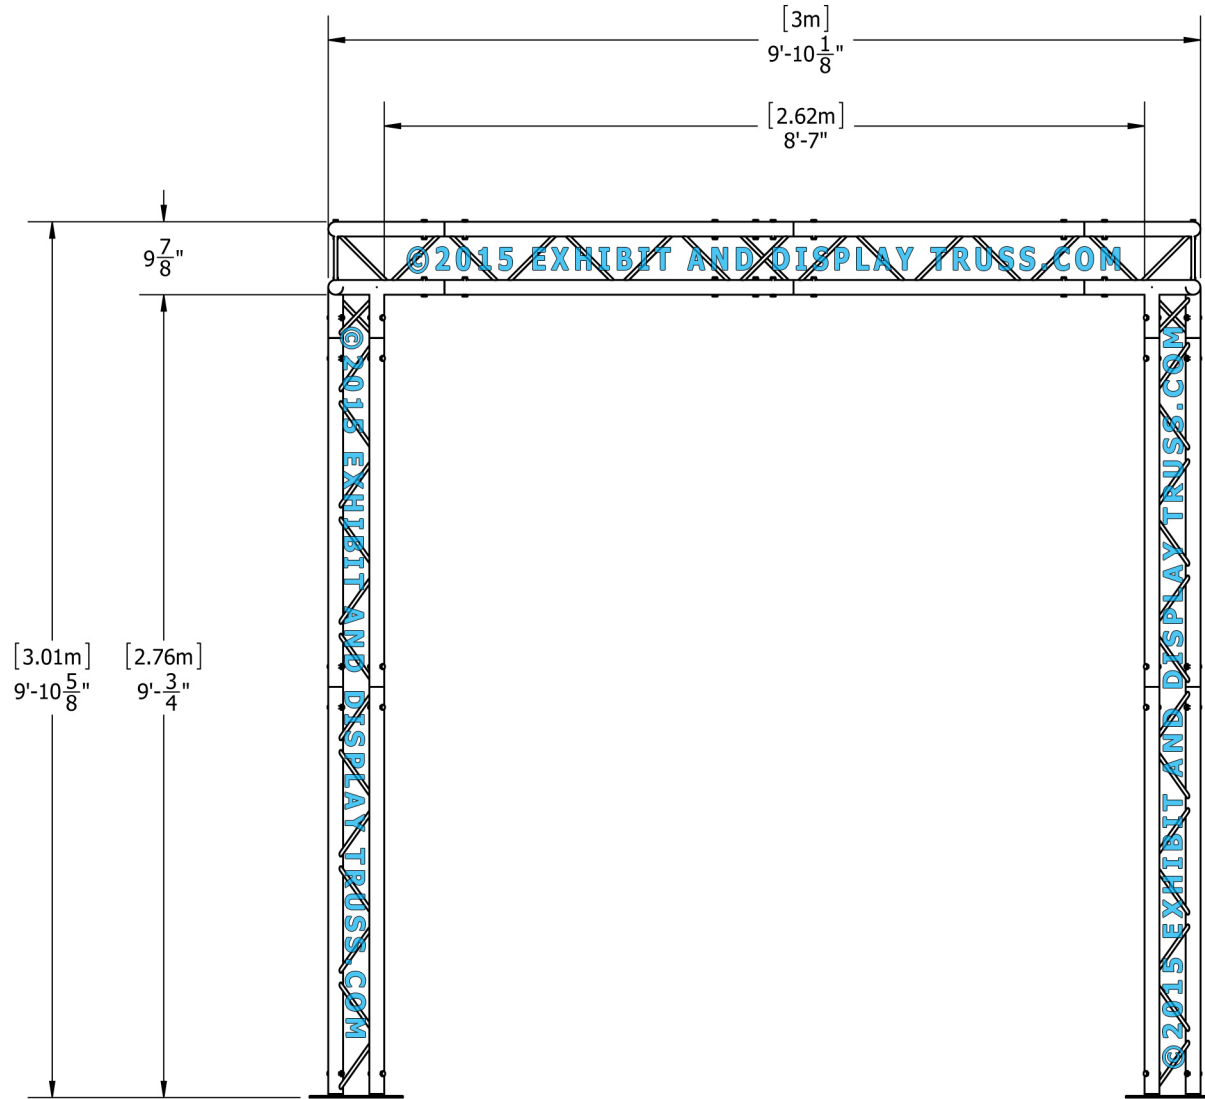

©2015 EXHIBIT AND DISPLAY TRUSS.COM

ITEM NO.	PART NUMBER	DESCRIPTION	QTY.
①	EDT10-BP2	Ladder Base Plate	6
②	EDT10-L1.0	1.0m Ladder Truss	6
③	EDT10-L1.2	1.2m Ladder Truss	12
④	EDT10-L1.4	1.4m Ladder Truss	6
⑤	EDT10-L3W90V	3 Way 90° Junction Vertical	4
⑦	EDT10-L3WTH0.8	3 Way 90° "T" Junction Horizontal - 0.8m	2

Top View
Units: Feet & Inches
[Meters]

©2015 EXHIBIT AND DISPLAY TRUSS.COM

KIT: B21-102

10" Wide Aluminum Truss. 2" Chords with 1/2" Webs

©2015 EXHIBIT AND DISPLAY TRUSS.COM

Front View
Units: Feet & Inches
[Meters]

©2015 EXHIBIT AND DISPLAY TRUSS.COM

Toll Free: 855-323-4866
Email: info@exhibitanddisplaytruss.com

ExhibitAndDisplayTruss.com

KIT: B21-102

10" Wide Aluminum Truss. 2" Chords with 1/2" Webs

©2015 EXHIBIT AND DISPLAY TRUSS.COM

Side View

Units: Feet & Inches
[Meters]

©2015 EXHIBIT AND DISPLAY TRUSS.COM

Toll Free: 855-323-4866
Email: info@exhibitanddisplaytruss.com

ExhibitAndDisplayTruss.com