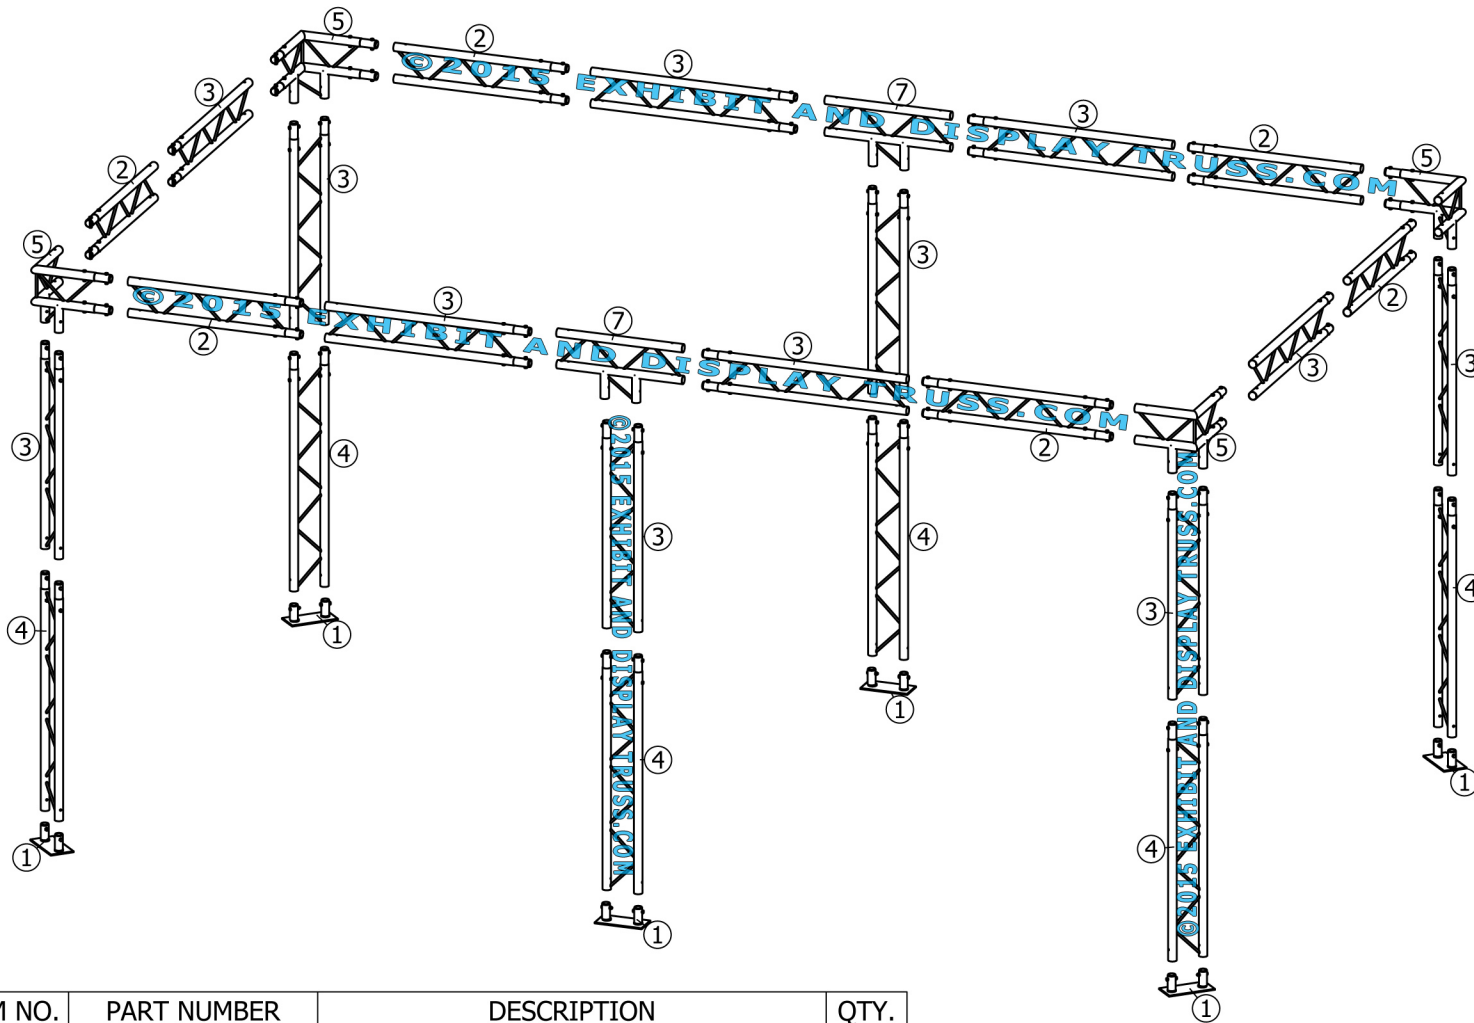

KIT: B21-102

10" Wide Aluminum Truss. 2" Chords with 1/2" Webs

©2015 EXHIBIT AND DISPLAY TRUSS.COM

Toll Free: 855-323-4866
Email: info@exhibitanddisplaytruss.com

ExhibitAndDisplayTruss.com

KIT: B21-102

10" Wide Aluminum Truss. 2" Chords with 1/2" Webs

©2015 EXHIBIT AND DISPLAY TRUSS.COM

ITEM NO.	PART NUMBER	DESCRIPTION	QTY.
①	EDT10-BP2	Ladder Base Plate	6
②	EDT10-L1.0	1.0m Ladder Truss	6
③	EDT10-L1.2	1.2m Ladder Truss	12
④	EDT10-L1.4	1.4m Ladder Truss	6
⑤	EDT10-L3W90V	3 Way 90° Junction Vertical	4
⑦	EDT10-L3WTH0.8	3 Way 90° "T" Junction Horizontal - 0.8m	2

©2015 EXHIBIT AND DISPLAY TRUSS.COM

EXPLODED VIEW

Toll Free: 855-323-4866
Email: info@exhibitanddisplaytruss.com

ExhibitAndDisplayTruss.com

KIT: B21-102

10" Wide Aluminum Truss. 2" Chords with 1/2" Webs

©2015 EXHIBIT AND DISPLAY TRUSS.COM

Top View
Units: Feet & Inches
[Meters]

©2015 EXHIBIT AND DISPLAY TRUSS.COM

KIT: B21-102

10" Wide Aluminum Truss. 2" Chords with 1/2" Webs

©2015 EXHIBIT AND DISPLAY TRUSS.COM

Front View
Units: Feet & Inches
[Meters]