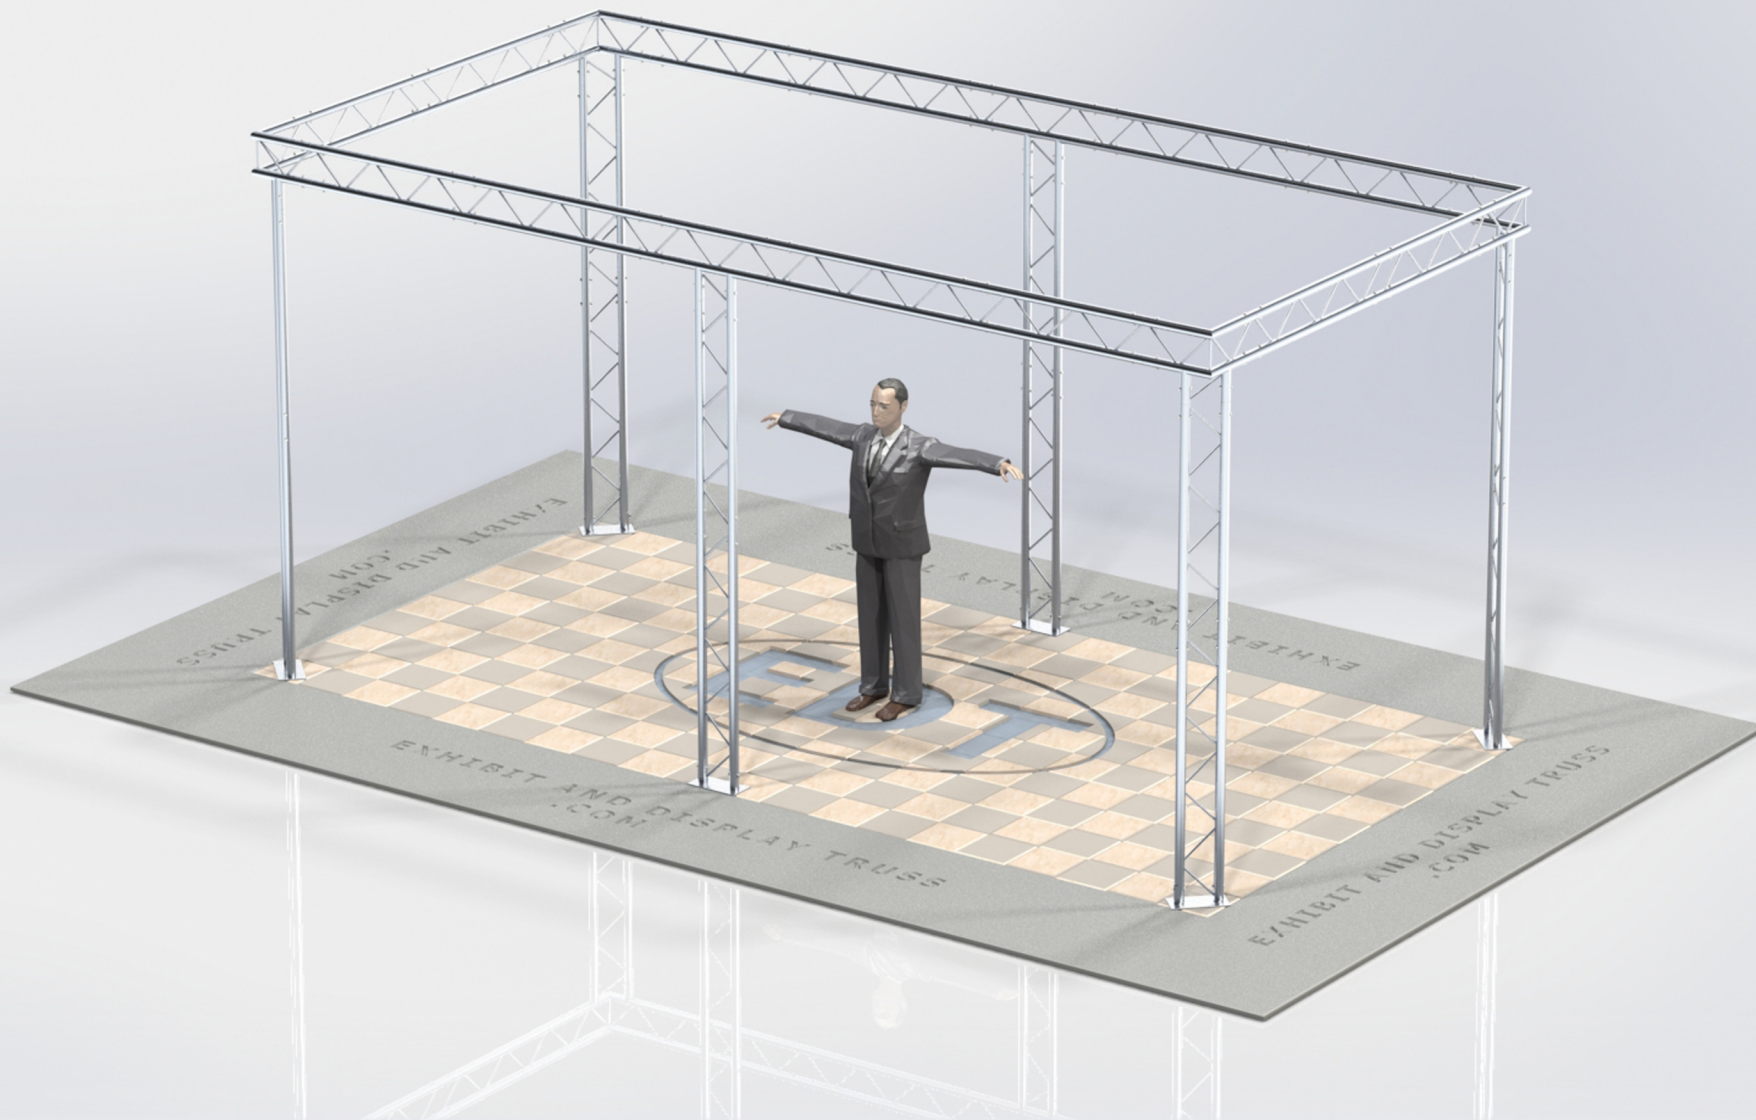

KIT: B21-102

10" Wide Aluminum Truss. 2" Chords with 1/2" Webs

©2015 EXHIBIT AND DISPLAY TRUSS.COM

Toll Free: 855-323-4866
Email: info@exhibitanddisplaytruss.com

ExhibitAndDisplayTruss.com

KIT: B21-102

10" Wide Aluminum Truss. 2" Chords with 1/2" Webs

©2015 EXHIBIT AND DISPLAY TRUSS.COM

ITEM NO.	PART NUMBER	DESCRIPTION	QTY.
①	EDT10-BP2	Ladder Base Plate	6
②	EDT10-L1.0	1.0m Ladder Truss	6
③	EDT10-L1.2	1.2m Ladder Truss	12
④	EDT10-L1.4	1.4m Ladder Truss	6
⑤	EDT10-L3W90V	3 Way 90° Junction Vertical	4
⑦	EDT10-L3WTH0.8	3 Way 90° "T" Junction Horizontal - 0.8m	2

©2015 EXHIBIT AND DISPLAY TRUSS.COM

EXPLODED VIEW

Toll Free: 855-323-4866
Email: info@exhibitanddisplaytruss.com

ExhibitAndDisplayTruss.com

KIT: B21-102

10" Wide Aluminum Truss. 2" Chords with 1/2" Webs

©2015 EXHIBIT AND DISPLAY TRUSS.COM

Top View
Units: Feet & Inches
[Meters]

©2015 EXHIBIT AND DISPLAY TRUSS.COM

KIT: B21-102

10" Wide Aluminum Truss. 2" Chords with 1/2" Webs

©2015 EXHIBIT AND DISPLAY TRUSS.COM

Front View
Units: Feet & Inches
[Meters]