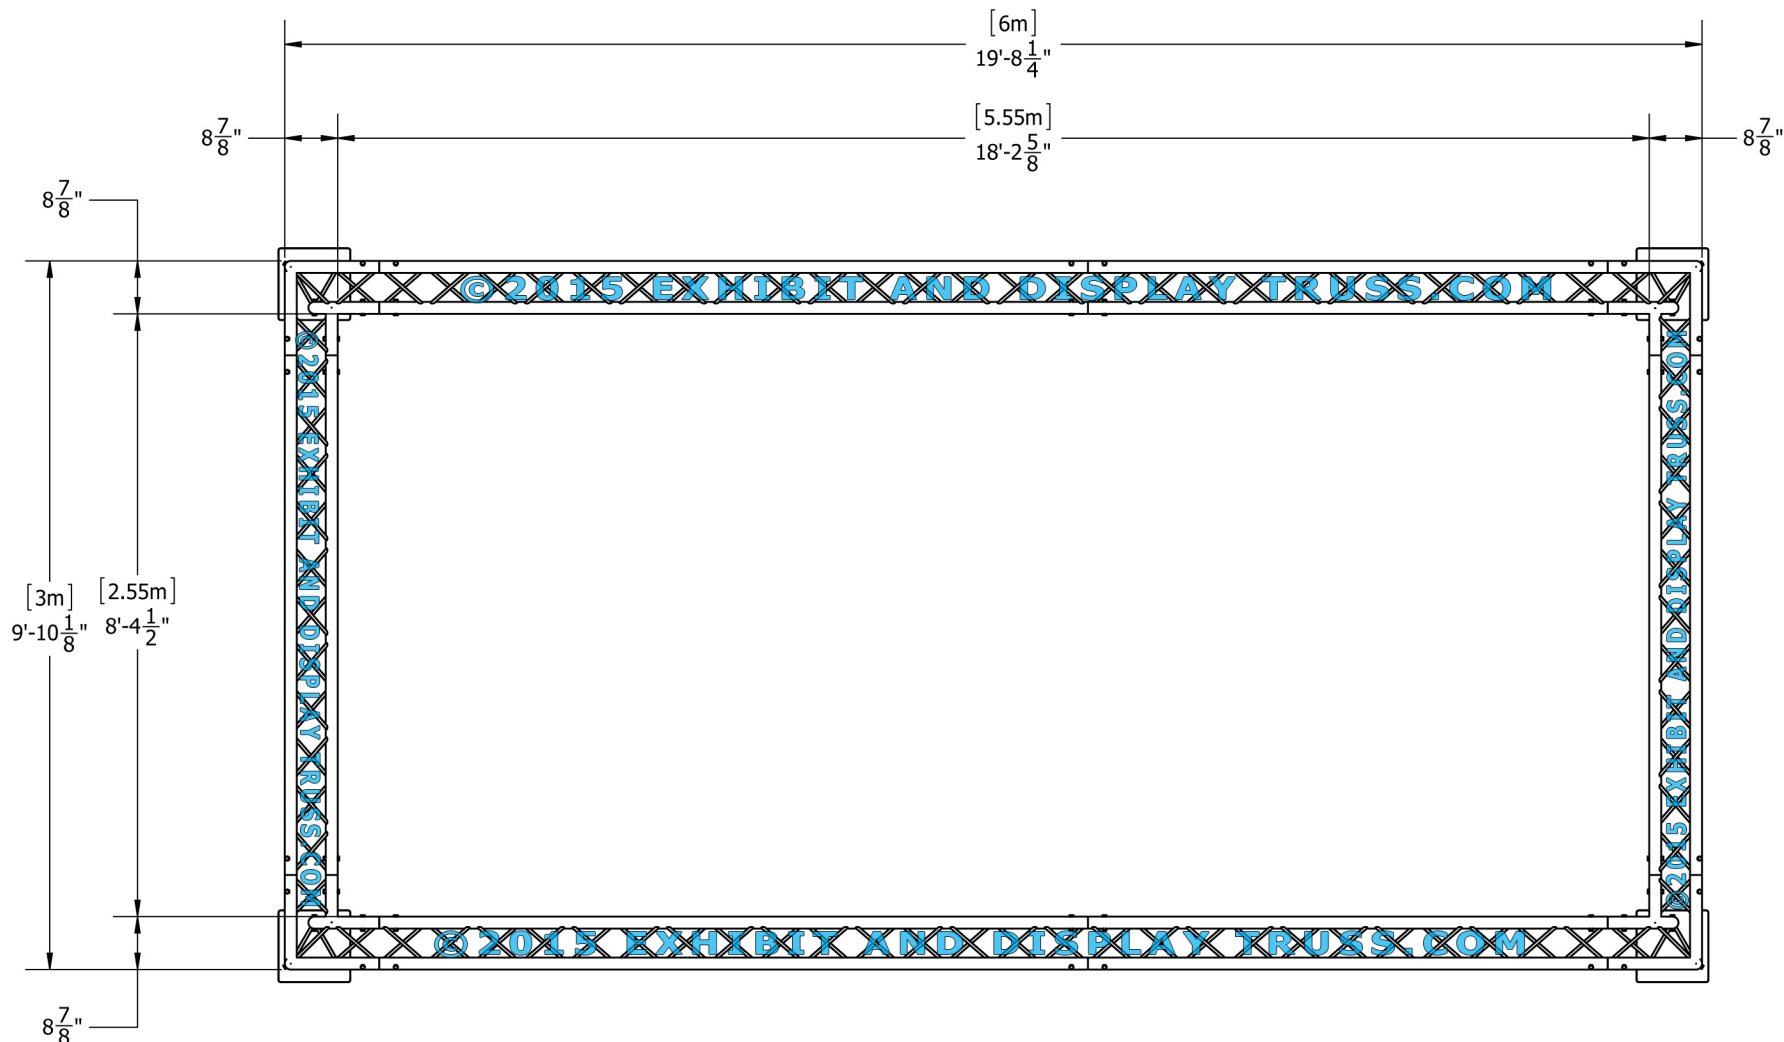

KIT: B21-103

10" Wide Aluminum Truss. 2" Chords with 1/2" Webs

©2015 EXHIBIT AND DISPLAY TRUSS.COM

Toll Free: 855-323-4866
Email: info@exhibitanddisplaytruss.com

ExhibitAndDisplayTruss.com

KIT: B21-103

10" Wide Aluminum Truss. 2" Chords with 1/2" Webs

©2015 EXHIBIT AND DISPLAY TRUSS.COM

©2015 EXHIBIT AND DISPLAY TRUSS.COM

EXPLODED VIEW

ITEM NO.	PART NUMBER	DESCRIPTION	QTY.
①	EDT10-BP3	Tri Base Plate (square)	4
②	EDT10-T2.2	2.2m Tri Truss	4
③	EDT10-T2.6	2.6m Tri Truss	4
④	EDT10-T3.0	3.0m Tri Truss	2
⑤	EDT10-T3W90R	3 Way 90° Junction "Right"	2
⑥	EDT10-T3W90L	3 Way 90° Junction "Left"	2

Toll Free: 855-323-4866
 Email: info@exhibitanddisplaytruss.com

ExhibitAndDisplayTruss.com

KIT: B21-103

10" Wide Aluminum Truss. 2" Chords with 1/2" Webs

©2015 EXHIBIT AND DISPLAY TRUSS.COM

Top View
Units: Feet & Inches
[Meters]

©2015 EXHIBIT AND DISPLAY TRUSS.COM

Toll Free: 855-323-4866
Email: info@exhibitanddisplaytruss.com

ExhibitAndDisplayTruss.com

KIT: B21-103

10" Wide Aluminum Truss. 2" Chords with 1/2" Webs

©2015 EXHIBIT AND DISPLAY TRUSS.COM