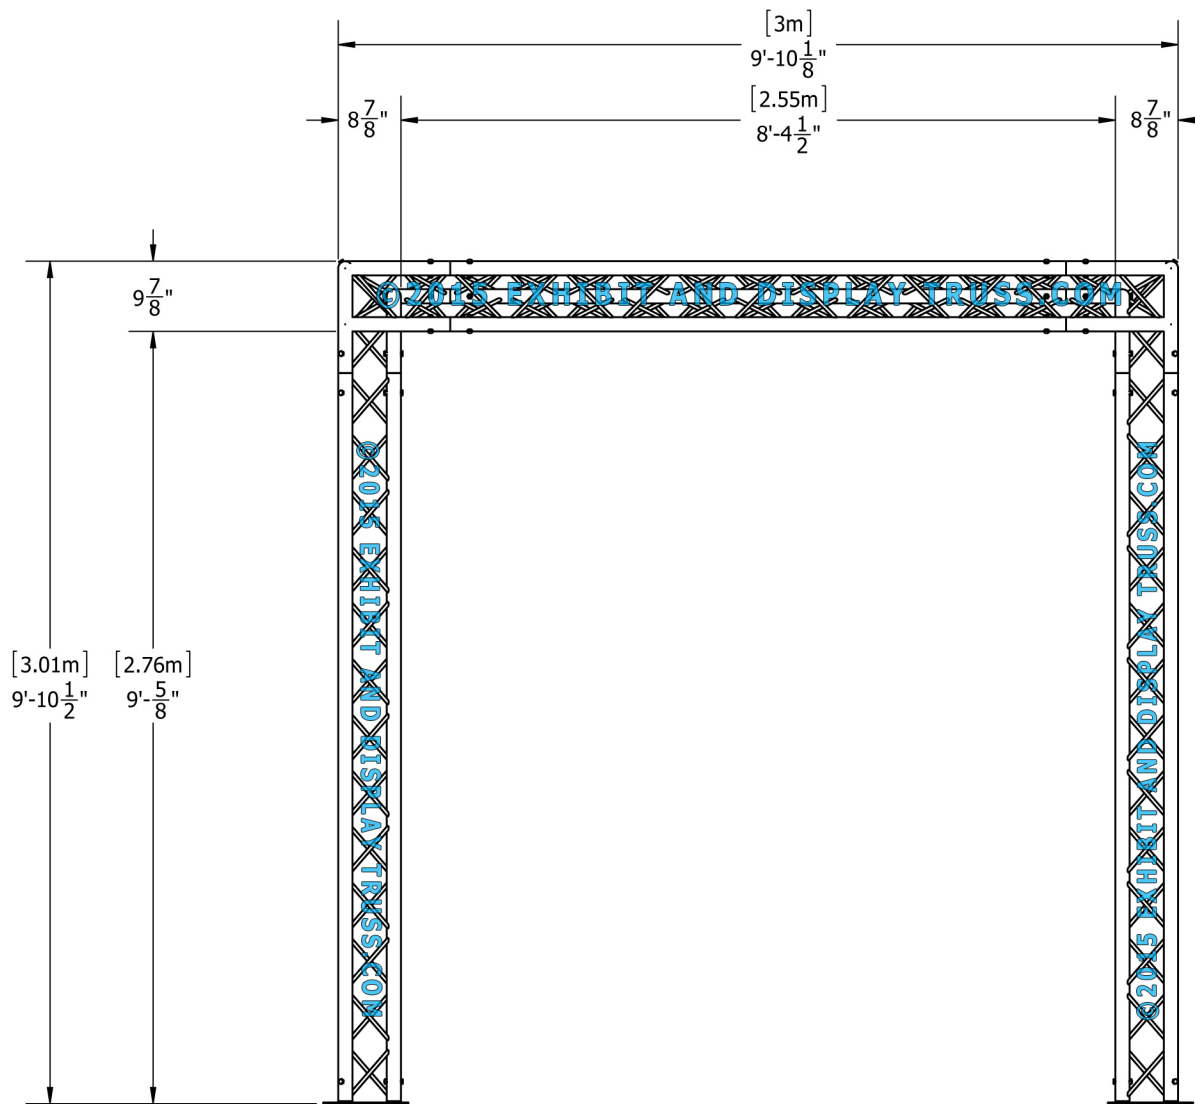

KIT: B21-103

10" Wide Aluminum Truss. 2" Chords with 1/2" Webs

©2015 EXHIBIT AND DISPLAY TRUSS.COM

Side View
Units: Feet & Inches
[Meters]

©2015 EXHIBIT AND DISPLAY TRUSS.COM