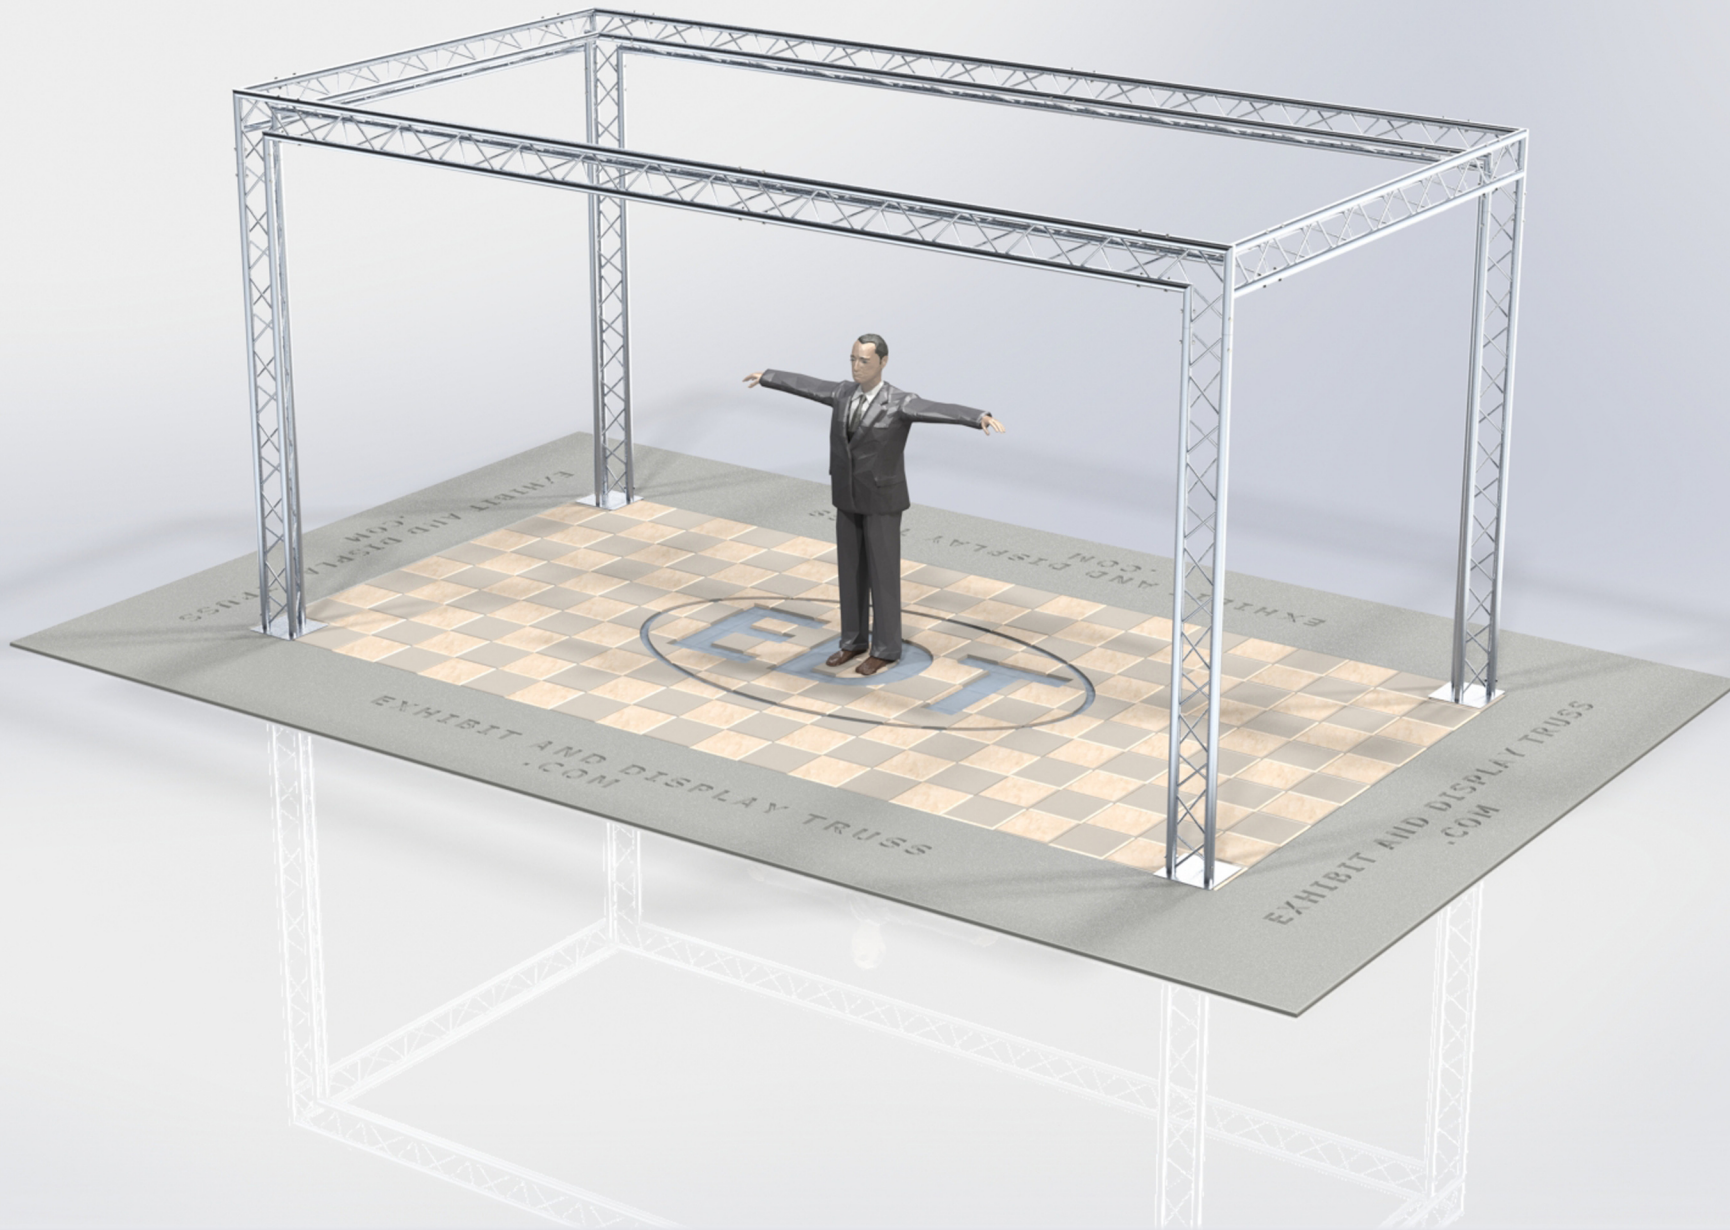

KIT: B21-103

10" Wide Aluminum Truss. 2" Chords with 1/2" Webs

©2015 EXHIBIT AND DISPLAY TRUSS.COM

Toll Free: 855-323-4866
Email: info@exhibitanddisplaytruss.com

ExhibitAndDisplayTruss.com

KIT: B21-103

10" Wide Aluminum Truss. 2" Chords with 1/2" Webs

©2015 EXHIBIT AND DISPLAY TRUSS.COM

©2015 EXHIBIT AND DISPLAY TRUSS.COM

EXPLODED VIEW

ITEM NO.	PART NUMBER	DESCRIPTION	QTY.
①	EDT10-BP3	Tri Base Plate (square)	4
②	EDT10-T2.2	2.2m Tri Truss	4
③	EDT10-T2.6	2.6m Tri Truss	4
④	EDT10-T3.0	3.0m Tri Truss	2
⑤	EDT10-T3W90R	3 Way 90° Junction "Right"	2
⑥	EDT10-T3W90L	3 Way 90° Junction "Left"	2

Toll Free: 855-323-4866
 Email: info@exhibitanddisplaytruss.com

ExhibitAndDisplayTruss.com

KIT: B21-103

10" Wide Aluminum Truss. 2" Chords with 1/2" Webs

©2015 EXHIBIT AND DISPLAY TRUSS.COM

Top View
Units: Feet & Inches
[Meters]

©2015 EXHIBIT AND DISPLAY TRUSS.COM

Toll Free: 855-323-4866
Email: info@exhibitanddisplaytruss.com

ExhibitAndDisplayTruss.com

KIT: B21-103

10" Wide Aluminum Truss. 2" Chords with 1/2" Webs

©2015 EXHIBIT AND DISPLAY TRUSS.COM