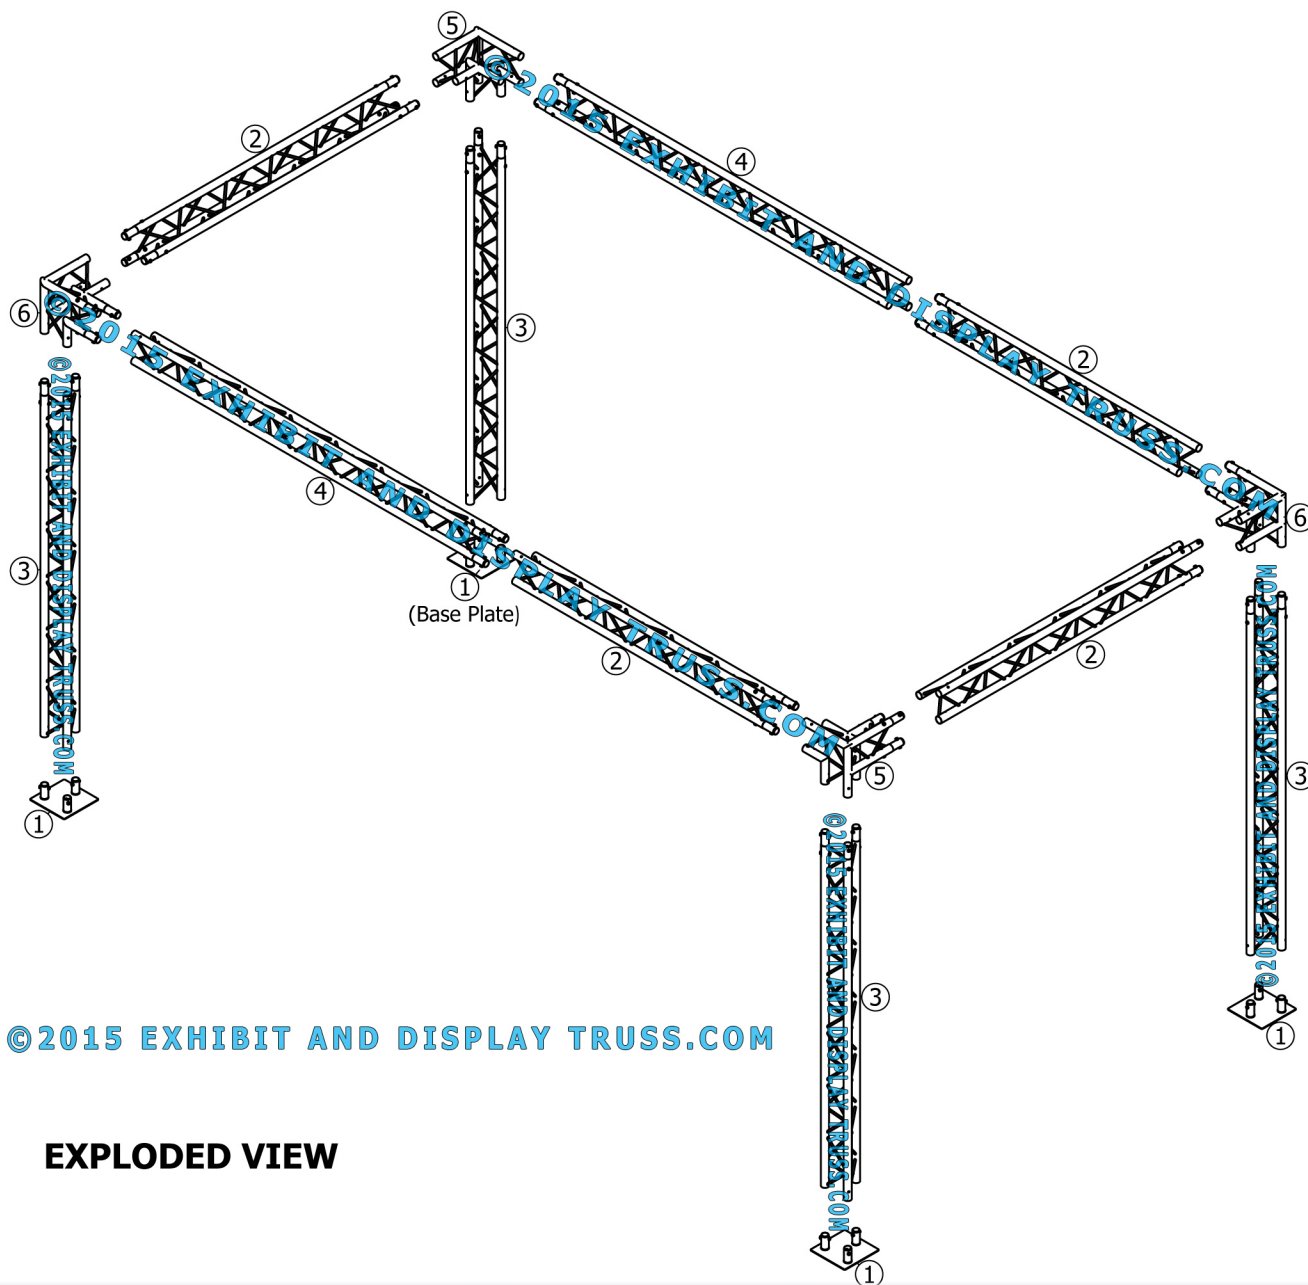

KIT: B21-103

10" Wide Aluminum Truss. 2" Chords with 1/2" Webs

©2015 EXHIBIT AND DISPLAY TRUSS.COM

Toll Free: 855-323-4866
Email: info@exhibitanddisplaytruss.com

ExhibitAndDisplayTruss.com

KIT: B21-103

10" Wide Aluminum Truss. 2" Chords with 1/2" Webs

©2015 EXHIBIT AND DISPLAY TRUSS.COM

©2015 EXHIBIT AND DISPLAY TRUSS.COM

EXPLODED VIEW

ITEM NO.	PART NUMBER	DESCRIPTION	QTY.
①	EDT10-BP3	Tri Base Plate (square)	4
②	EDT10-T2.2	2.2m Tri Truss	4
③	EDT10-T2.6	2.6m Tri Truss	4
④	EDT10-T3.0	3.0m Tri Truss	2
⑤	EDT10-T3W90R	3 Way 90° Junction "Right"	2
⑥	EDT10-T3W90L	3 Way 90° Junction "Left"	2

Toll Free: 855-323-4866
 Email: info@exhibitanddisplaytruss.com

ExhibitAndDisplayTruss.com

KIT: B21-103

10" Wide Aluminum Truss. 2" Chords with 1/2" Webs

©2015 EXHIBIT AND DISPLAY TRUSS.COM

Top View
Units: Feet & Inches
[Meters]

©2015 EXHIBIT AND DISPLAY TRUSS.COM

Side View
Units: Feet & Inches
[Meters]

©2015 EXHIBIT AND DISPLAY TRUSS.COM