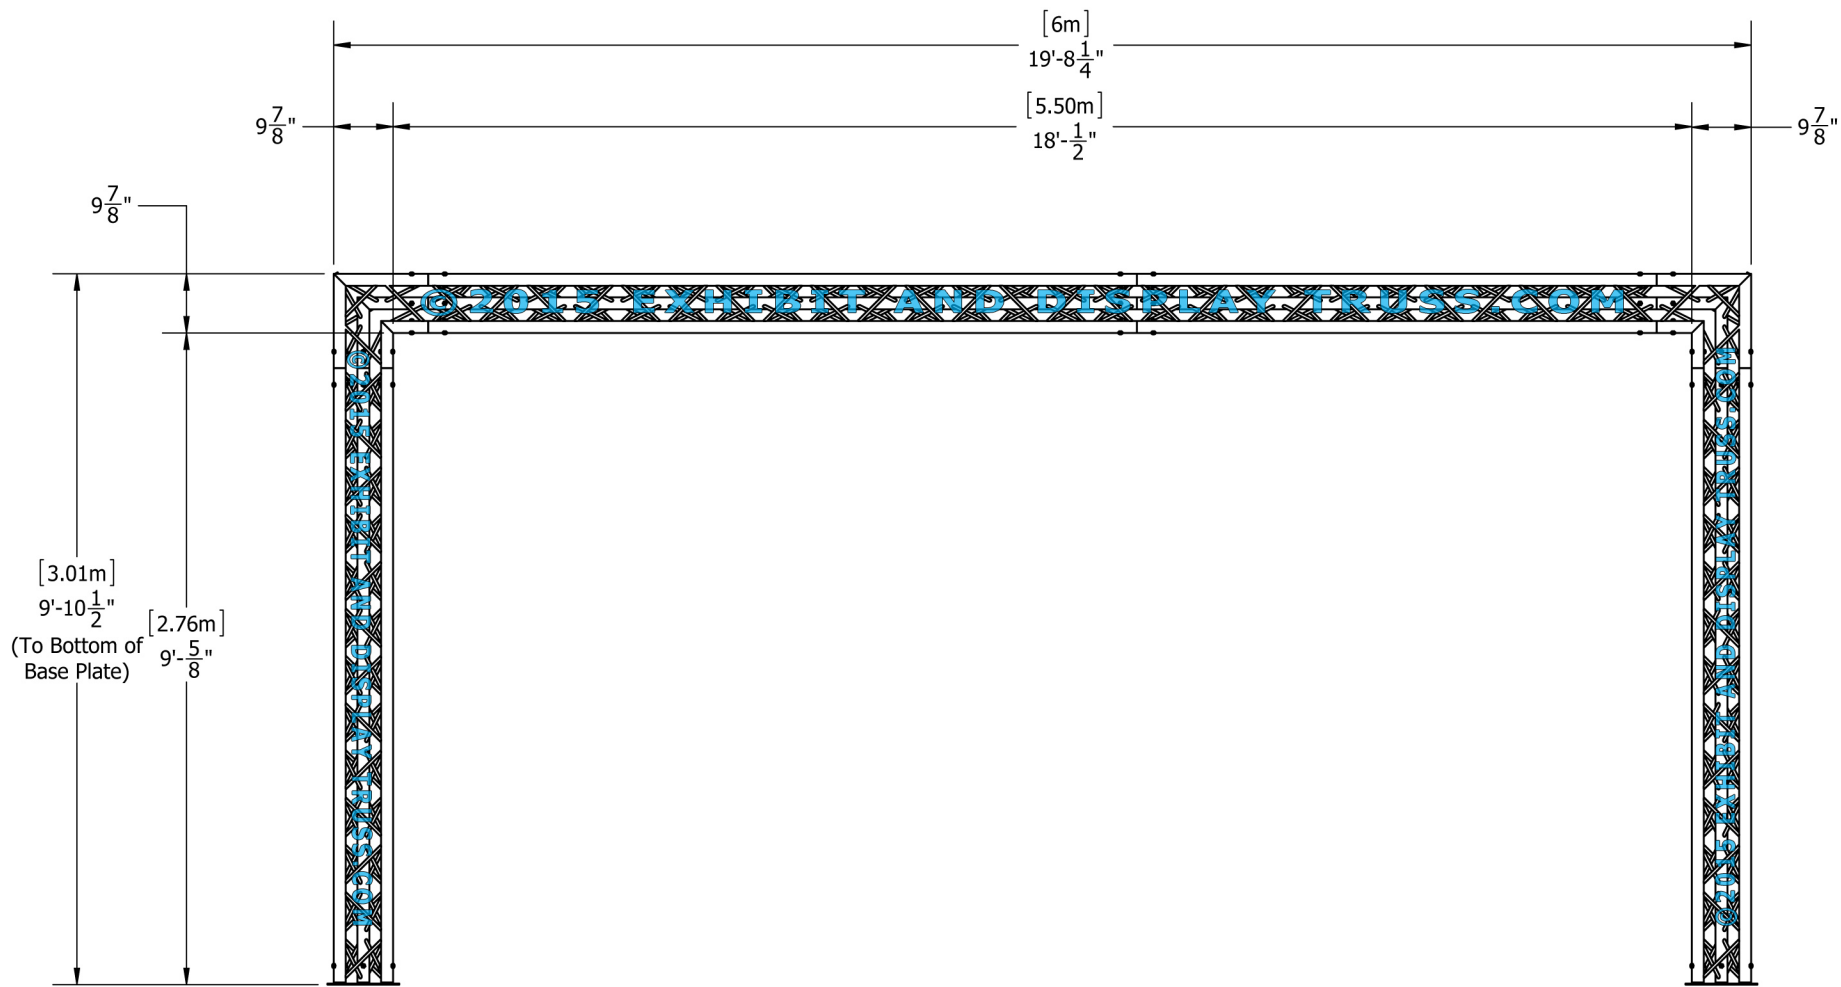

©2015 EXHIBIT AND DISPLAY TRUSS.COM

©2015 EXHIBIT AND DISPLAY TRUSS.COM

EXPLODED VIEW

ITEM NO.	PART NUMBER	DESCRIPTION	QTY.
①	EDT10-BP3	Tri Base Plate (square)	4
②	EDT10-T2.2	2.2m Tri Truss	4
③	EDT10-T2.6	2.6m Tri Truss	4
④	EDT10-T3.0	3.0m Tri Truss	2
⑤	EDT10-T3W90R	3 Way 90° Junction "Right"	2
⑥	EDT10-T3W90L	3 Way 90° Junction "Left"	2

Toll Free: 855-323-4866
 Email: info@exhibitanddisplaytruss.com

ExhibitAndDisplayTruss.com

KIT: B21-103

10" Wide Aluminum Truss. 2" Chords with 1/2" Webs

©2015 EXHIBIT AND DISPLAY TRUSS.COM

Top View
Units: Feet & Inches
[Meters]

©2015 EXHIBIT AND DISPLAY TRUSS.COM

Toll Free: 855-323-4866
Email: info@exhibitanddisplaytruss.com

ExhibitAndDisplayTruss.com

KIT: B21-103

10" Wide Aluminum Truss. 2" Chords with 1/2" Webs

©2015 EXHIBIT AND DISPLAY TRUSS.COM

Front View
Units: Feet & Inches
[Meters]

©2015 EXHIBIT AND DISPLAY TRUSS.COM

Toll Free: 855-323-4866
Email: info@exhibitanddisplaytruss.com

ExhibitAndDisplayTruss.com

KIT: B21-103

10" Wide Aluminum Truss. 2" Chords with 1/2" Webs