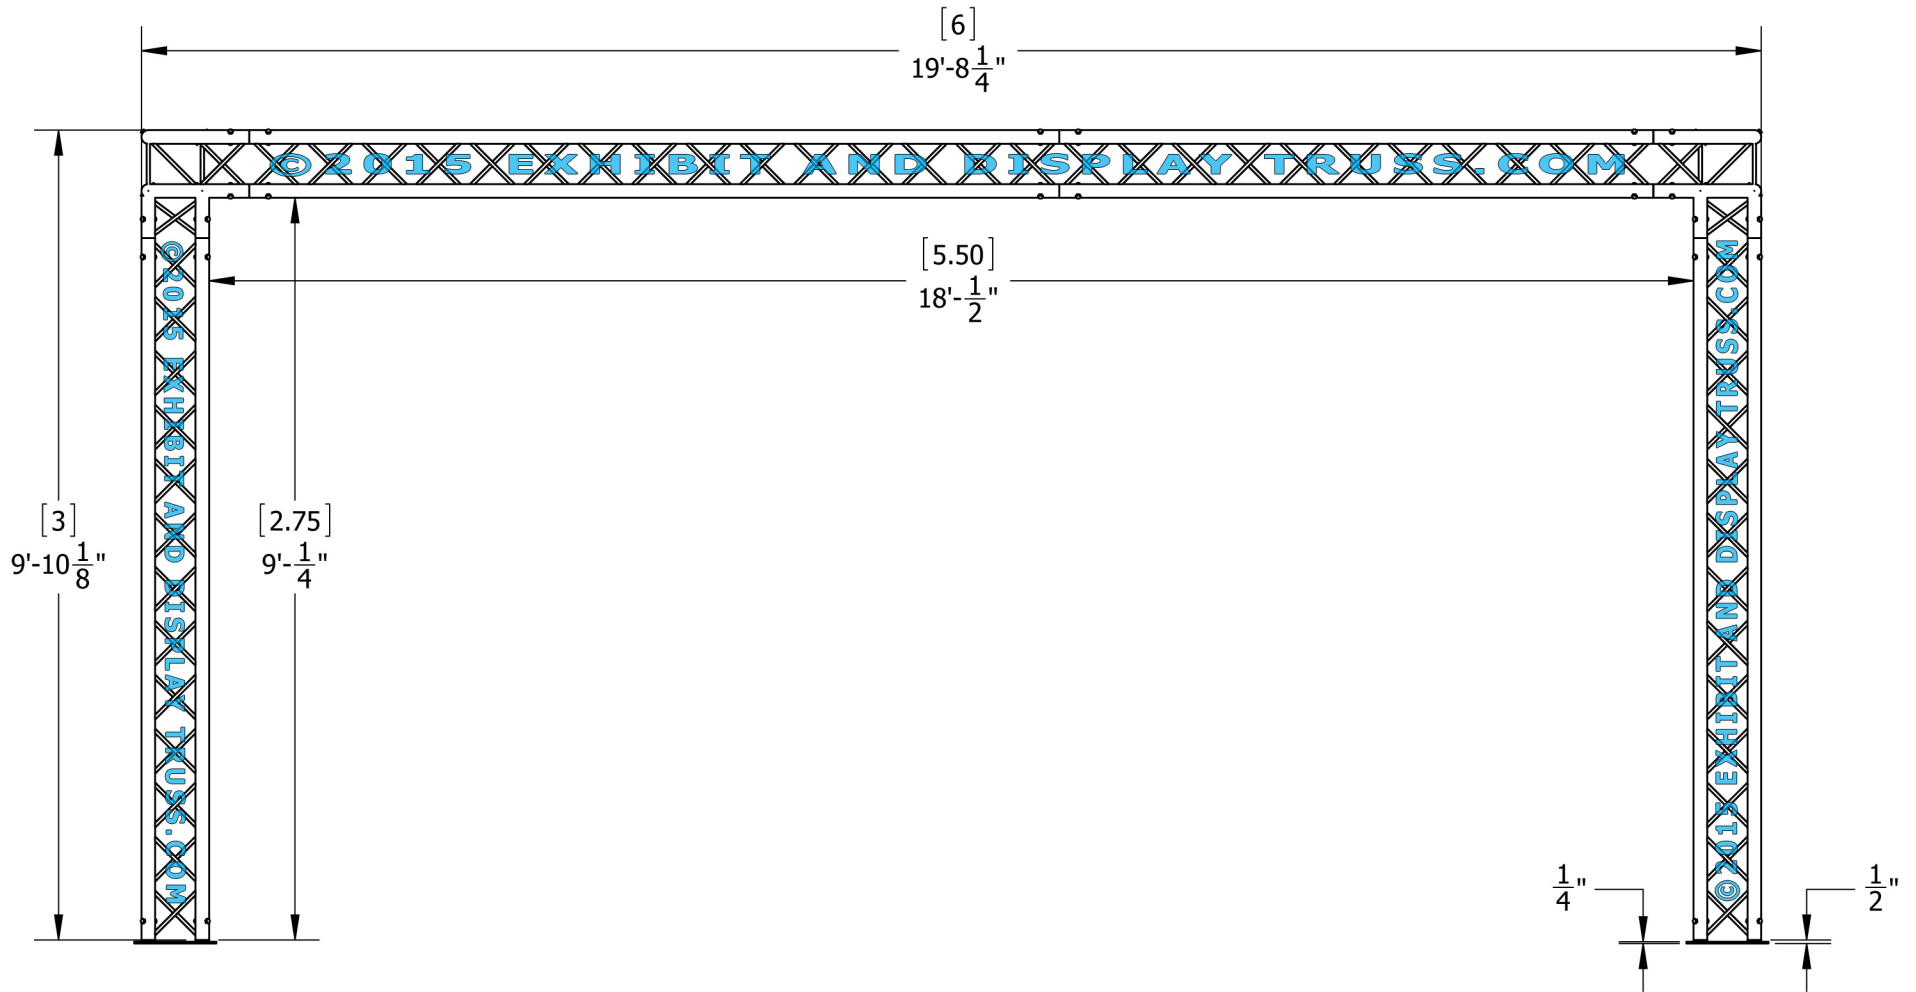

KIT: B21-104

10" Wide Aluminum Truss. 2" Chords with 1/2" Webs

©2015 EXHIBIT AND DISPLAY TRUSS.COM

Toll Free: 855-323-4866
Email: info@exhibitanddisplaytruss.com

ExhibitAndDisplayTruss.com

KIT: B21-104

10" Wide Aluminum Truss. 2" Chords with 1/2" Webs

©2015 EXHIBIT AND DISPLAY TRUSS.COM

EXPLODED VIEW

ITEM NO.	PART NUMBER	DESCRIPTION	QTY.
①	EDT10-BP4	Box Base Plate	4
②	EDT10-B3W90	3 Way 90° Junction	4
③	EDT10-B2.2	2.2m Box Truss	4
④	EDT10-B2.6	2.6m Box Truss	4
⑤	EDT10-B3.0	3.0m Box Truss	2

Toll Free: 855-323-4866
 Email: info@exhibitanddisplaytruss.com

ExhibitAndDisplayTruss.com

KIT: B21-104

10" Wide Aluminum Truss. 2" Chords with 1/2" Webs

©2015 EXHIBIT AND DISPLAY TRUSS.COM

Top View
Units: Feet & Inches
[Meters]

KIT: B21-104

10" Wide Aluminum Truss. 2" Chords with 1/2" Webs

©2015 EXHIBIT AND DISPLAY TRUSS.COM

Front View
Units: Feet & Inches
[Meters]

KIT: B21-104

10" Wide Aluminum Truss. 2" Chords with 1/2" Webs

©2015 EXHIBIT AND DISPLAY TRUSS.COM