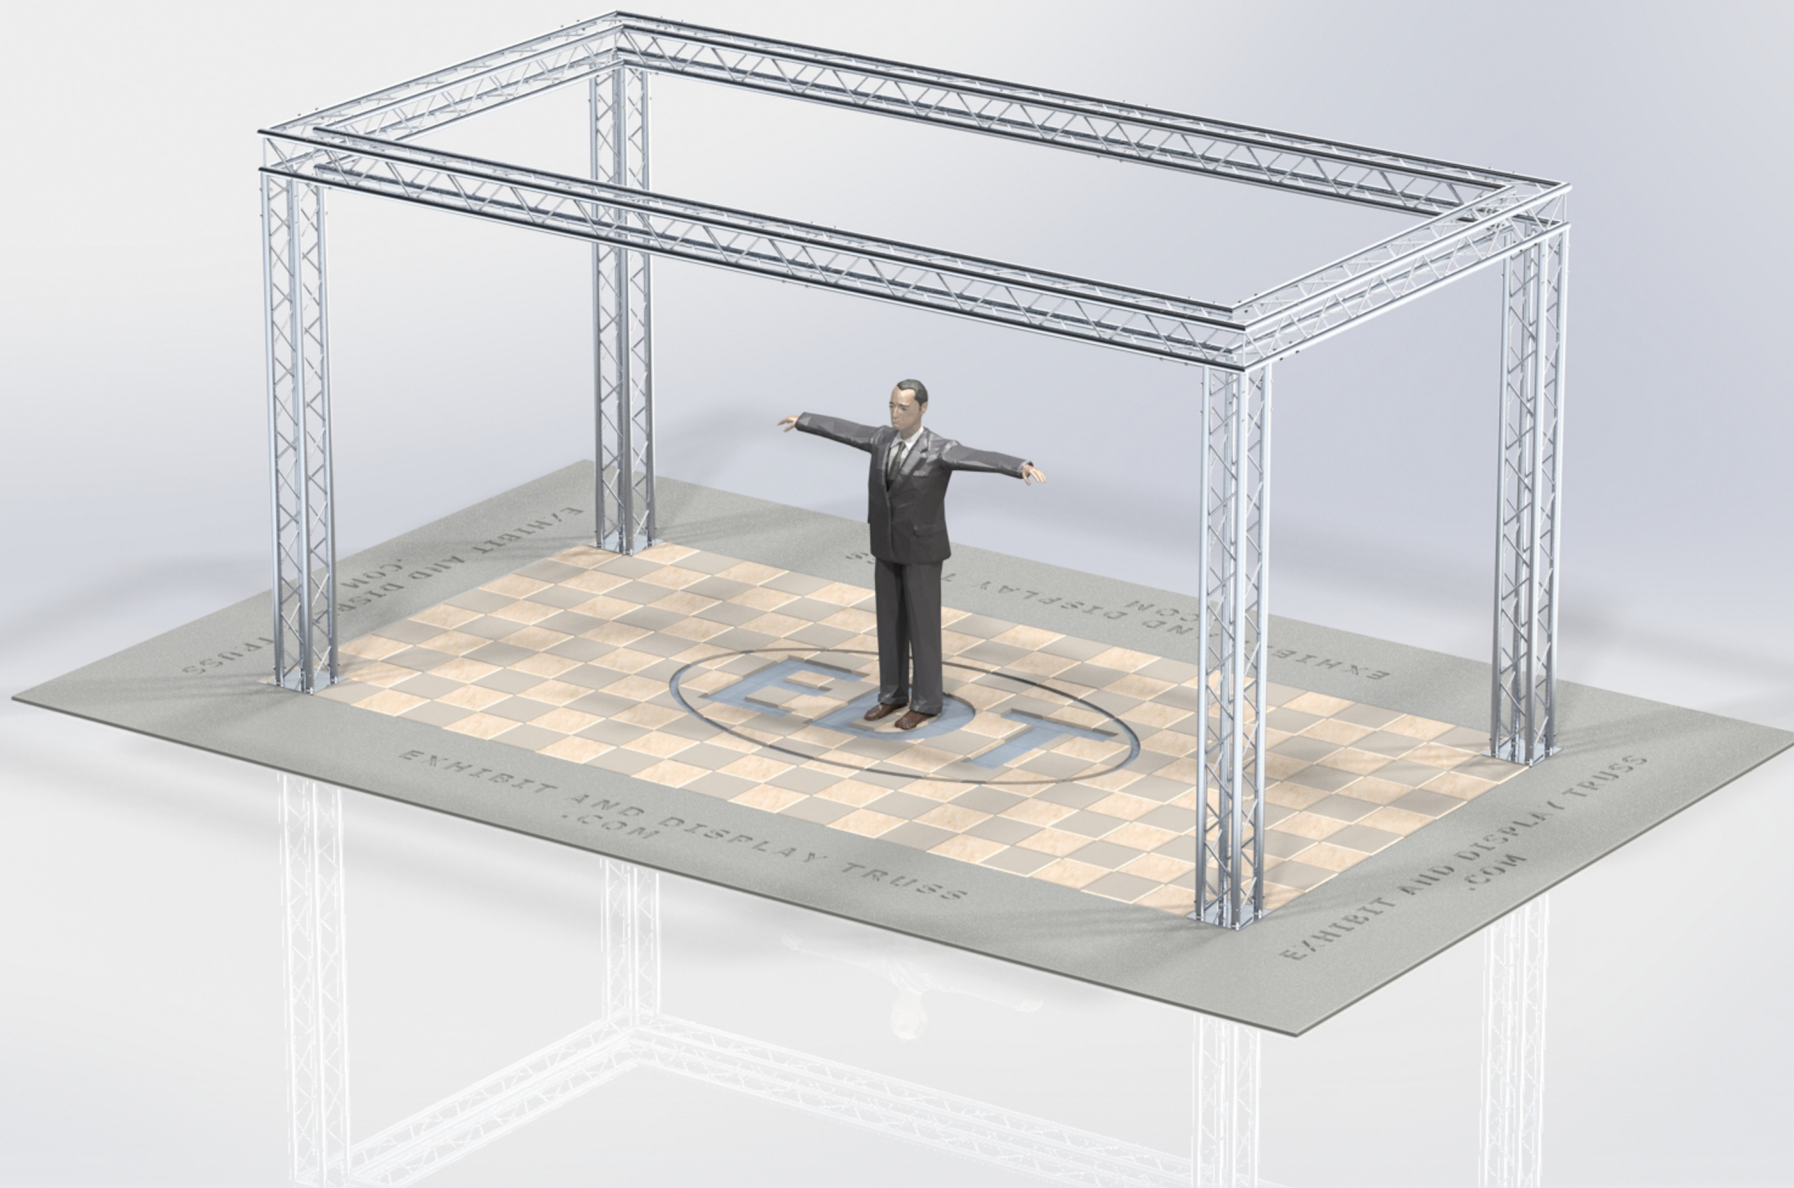

KIT: B21-104

10" Wide Aluminum Truss. 2" Chords with 1/2" Webs

©2015 EXHIBIT AND DISPLAY TRUSS.COM

Toll Free: 855-323-4866
Email: info@exhibitanddisplaytruss.com

ExhibitAndDisplayTruss.com

KIT: B21-104

10" Wide Aluminum Truss. 2" Chords with 1/2" Webs

©2015 EXHIBIT AND DISPLAY TRUSS.COM

EXPLODED VIEW

ITEM NO.	PART NUMBER	DESCRIPTION	QTY.
①	EDT10-BP4	Box Base Plate	4
②	EDT10-B3W90	3 Way 90° Junction	4
③	EDT10-B2.2	2.2m Box Truss	4
④	EDT10-B2.6	2.6m Box Truss	4
⑤	EDT10-B3.0	3.0m Box Truss	2

Toll Free: 855-323-4866
 Email: info@exhibitanddisplaytruss.com

ExhibitAndDisplayTruss.com

KIT: B21-104

10" Wide Aluminum Truss. 2" Chords with 1/2" Webs

©2015 EXHIBIT AND DISPLAY TRUSS.COM

Top View
Units: Feet & Inches
[Meters]

KIT: B21-104

10" Wide Aluminum Truss. 2" Chords with 1/2" Webs

©2015 EXHIBIT AND DISPLAY TRUSS.COM

Front View
Units: Feet & Inches
[Meters]

KIT: B21-104

10" Wide Aluminum Truss. 2" Chords with 1/2" Webs

©2015 EXHIBIT AND DISPLAY TRUSS.COM