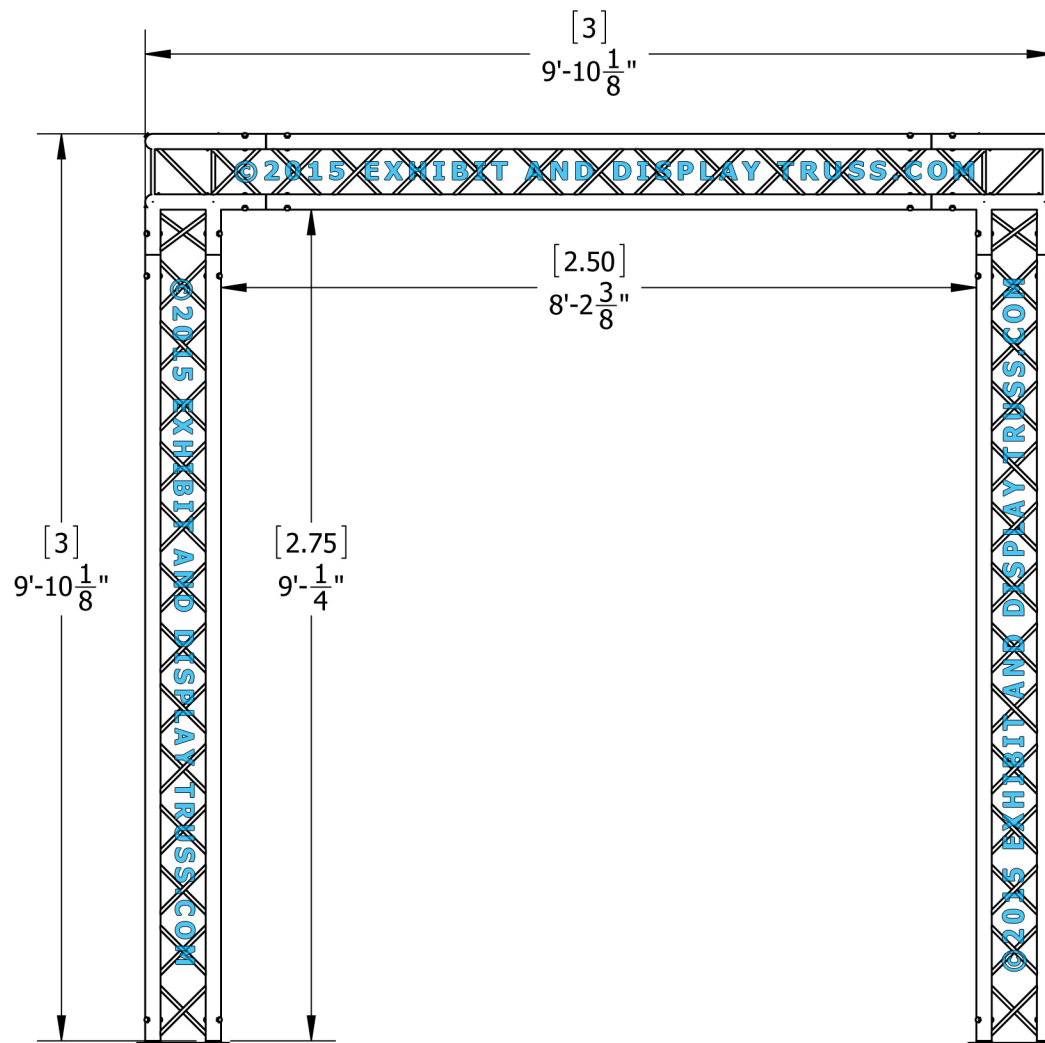

©2015 EXHIBIT AND DISPLAY TRUSS.COM

EXPLODED VIEW

ITEM NO.	PART NUMBER	DESCRIPTION	QTY.
①	EDT10-BP4	Box Base Plate	4
②	EDT10-B3W90	3 Way 90° Junction	4
③	EDT10-B2.2	2.2m Box Truss	4
④	EDT10-B2.6	2.6m Box Truss	4
⑤	EDT10-B3.0	3.0m Box Truss	2

Toll Free: 855-323-4866
 Email: info@exhibitanddisplaytruss.com

ExhibitAndDisplayTruss.com

KIT: B21-104

10" Wide Aluminum Truss. 2" Chords with 1/2" Webs

©2015 EXHIBIT AND DISPLAY TRUSS.COM

Top View
Units: Feet & Inches
[Meters]

KIT: B21-104

10" Wide Aluminum Truss. 2" Chords with 1/2" Webs

©2015 EXHIBIT AND DISPLAY TRUSS.COM

Front View
Units: Feet & Inches
[Meters]

KIT: B21-104

10" Wide Aluminum Truss. 2" Chords with 1/2" Webs

©2015 EXHIBIT AND DISPLAY TRUSS.COM

SIDE VIEW
UNITS: FEET & INCHES
[METRES]

Toll Free: 855-323-4866
Email: info@exhibitanddisplaytruss.com

ExhibitAndDisplayTruss.com