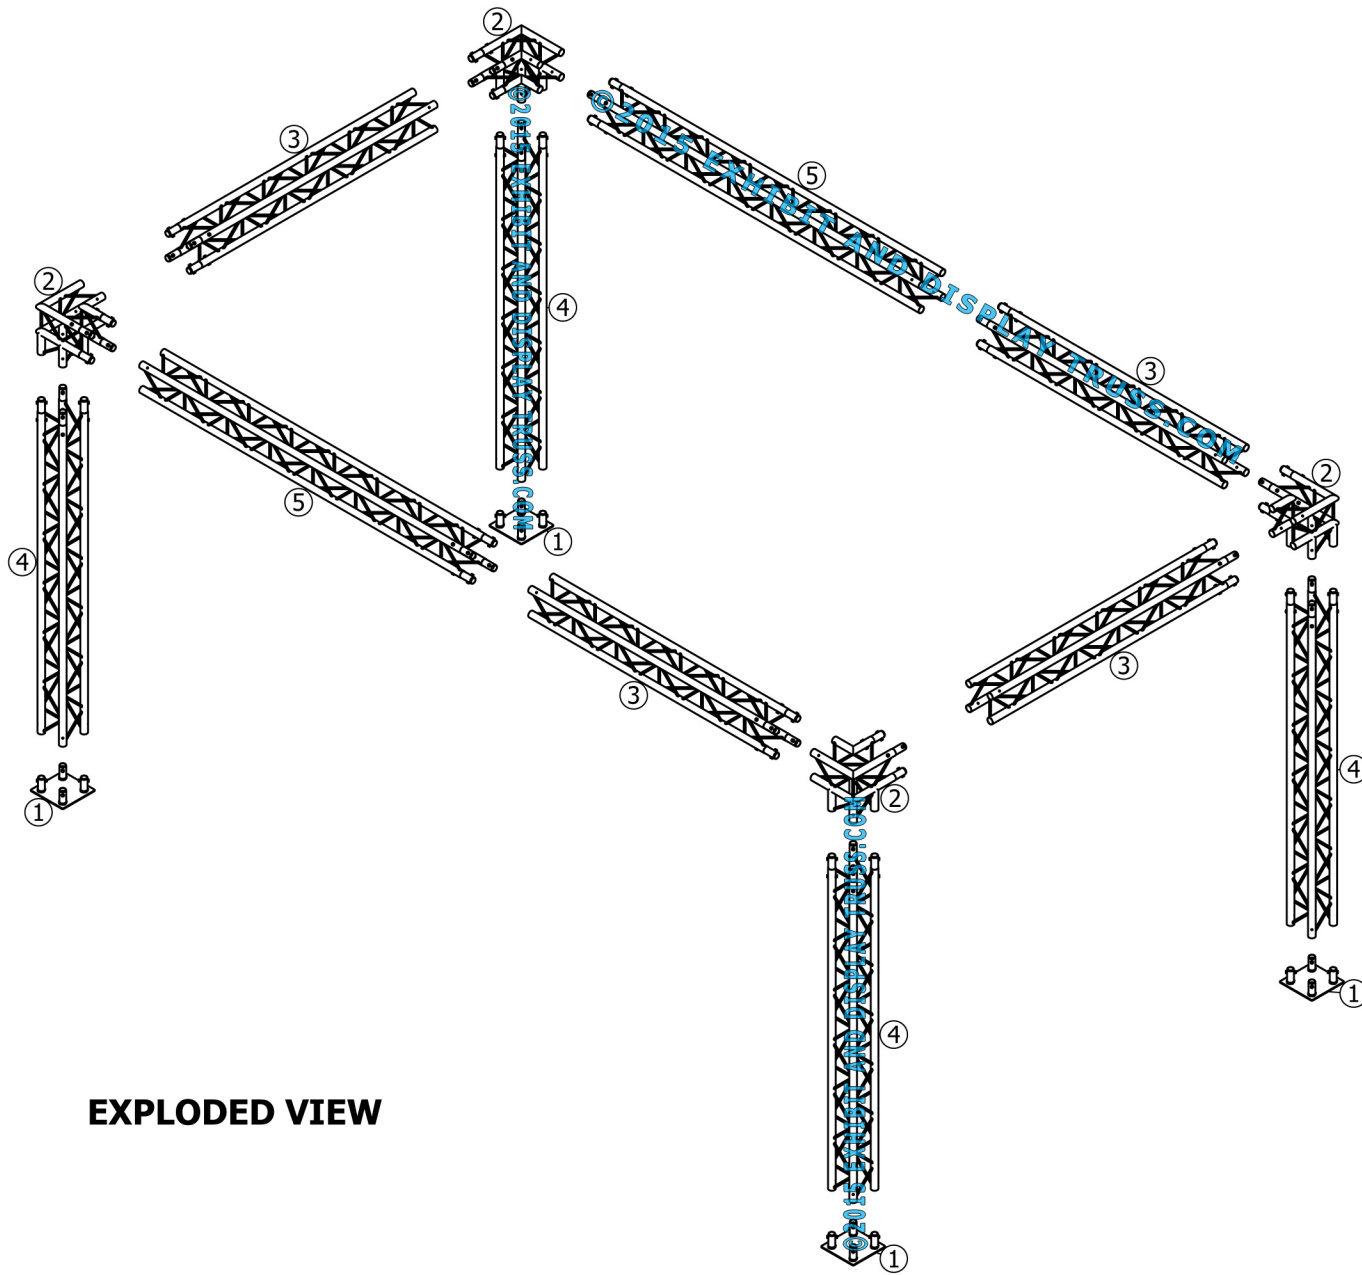

KIT: B21-104

10" Wide Aluminum Truss. 2" Chords with 1/2" Webs

©2015 EXHIBIT AND DISPLAY TRUSS.COM

Toll Free: 855-323-4866
Email: info@exhibitanddisplaytruss.com

ExhibitAndDisplayTruss.com

KIT: B21-104

10" Wide Aluminum Truss. 2" Chords with 1/2" Webs

©2015 EXHIBIT AND DISPLAY TRUSS.COM

EXPLODED VIEW

ITEM NO.	PART NUMBER	DESCRIPTION	QTY.
①	EDT10-BP4	Box Base Plate	4
②	EDT10-B3W90	3 Way 90° Junction	4
③	EDT10-B2.2	2.2m Box Truss	4
④	EDT10-B2.6	2.6m Box Truss	4
⑤	EDT10-B3.0	3.0m Box Truss	2

Toll Free: 855-323-4866
 Email: info@exhibitanddisplaytruss.com

ExhibitAndDisplayTruss.com

KIT: B21-104

10" Wide Aluminum Truss. 2" Chords with 1/2" Webs

©2015 EXHIBIT AND DISPLAY TRUSS.COM

Top View
Units: Feet & Inches
[Meters]

KIT: B21-104

10" Wide Aluminum Truss. 2" Chords with 1/2" Webs

©2015 EXHIBIT AND DISPLAY TRUSS.COM

Front View
Units: Feet & Inches
[Meters]

KIT: B21-104

10" Wide Aluminum Truss. 2" Chords with 1/2" Webs

©2015 EXHIBIT AND DISPLAY TRUSS.COM