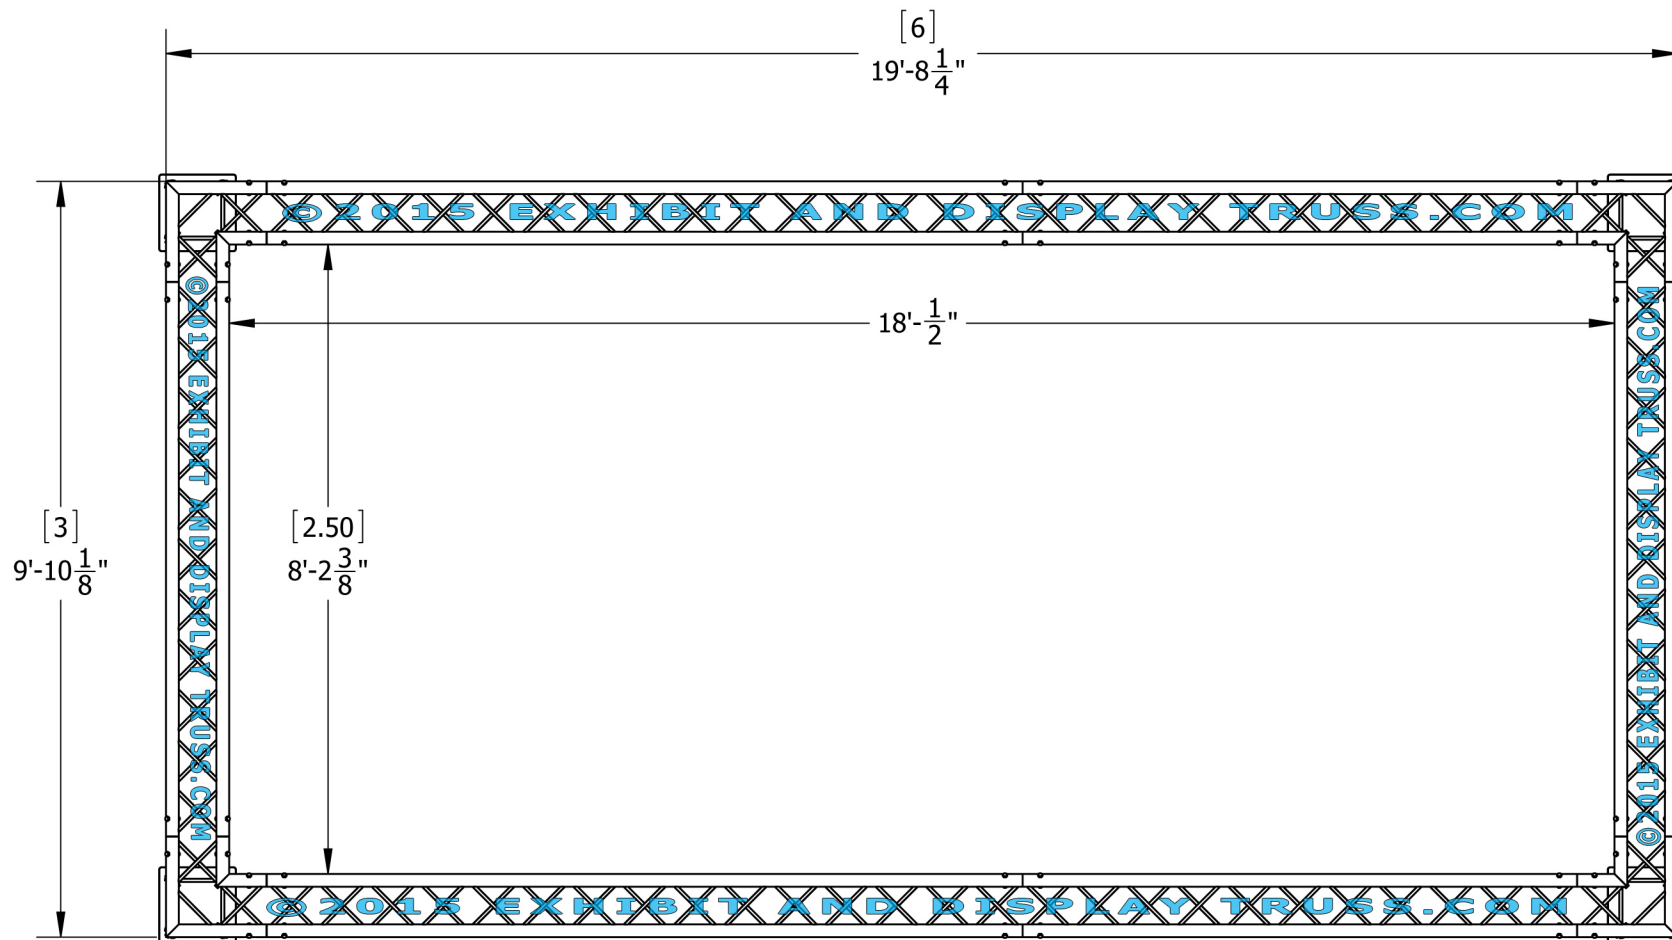

KIT: B21-104

10" Wide Aluminum Truss. 2" Chords with 1/2" Webs

©2015 EXHIBIT AND DISPLAY TRUSS.COM

Toll Free: 855-323-4866
Email: info@exhibitanddisplaytruss.com

ExhibitAndDisplayTruss.com

KIT: B21-104

10" Wide Aluminum Truss. 2" Chords with 1/2" Webs

©2015 EXHIBIT AND DISPLAY TRUSS.COM

EXPLODED VIEW

ITEM NO.	PART NUMBER	DESCRIPTION	QTY.
①	EDT10-BP4	Box Base Plate	4
②	EDT10-B3W90	3 Way 90° Junction	4
③	EDT10-B2.2	2.2m Box Truss	4
④	EDT10-B2.6	2.6m Box Truss	4
⑤	EDT10-B3.0	3.0m Box Truss	2

Toll Free: 855-323-4866
 Email: info@exhibitanddisplaytruss.com

ExhibitAndDisplayTruss.com

KIT: B21-104

10" Wide Aluminum Truss. 2" Chords with 1/2" Webs

©2015 EXHIBIT AND DISPLAY TRUSS.COM

Top View
Units: Feet & Inches
[Meters]

KIT: B21-104

10" Wide Aluminum Truss. 2" Chords with 1/2" Webs

©2015 EXHIBIT AND DISPLAY TRUSS.COM

Front View
Units: Feet & Inches
[Meters]

KIT: B21-104

10" Wide Aluminum Truss. 2" Chords with 1/2" Webs

©2015 EXHIBIT AND DISPLAY TRUSS.COM