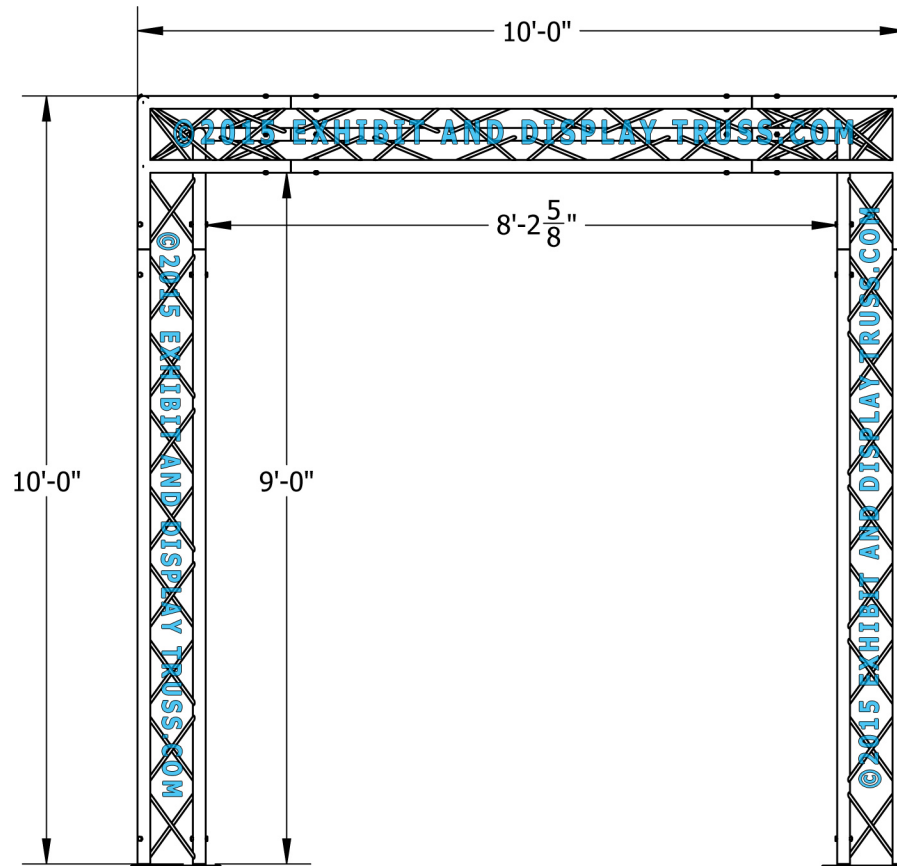

KIT: B21-123

12" Wide Aluminum Truss. 2" Chords with 1/2" Webs

©2015 EXHIBIT AND DISPLAY TRUSS.COM

Toll Free: 855-323-4866
Email: info@exhibitanddisplaytruss.com

ExhibitAndDisplayTruss.com

KIT: B21-123

12" Wide Aluminum Truss. 2" Chords with 1/2" Webs

©2015 EXHIBIT AND DISPLAY TRUSS.COM

EXPLODED VIEW

ITEM NO.	PART NUMBER	DESCRIPTION	QTY.
①	EDT12-BP3	Tri Base Plate (square)	4
②	EDT12-T6	6'-0" Tri Truss	4
③	EDT12-T8	8'-0" Tri Truss	4
④	EDT12-T10	10'-0" Tri Truss	2
⑤	EDT12-T3W90L	3 Way 90° Junction "Left"	2
⑥	EDT12-T3W90R	3 Way 90° Junction "Right"	2

KIT: B21-123

12" Wide Aluminum Truss. 2" Chords with 1/2" Webs

©2015 EXHIBIT AND DISPLAY TRUSS.COM

TOP VIEW
UNITS: FEET & INCHES

KIT: B21-123

12" Wide Aluminum Truss. 2" Chords with 1/2" Webs

©2015 EXHIBIT AND DISPLAY TRUSS.COM

FRONT VIEW
UNITS: FEET & INCHES

KIT: B21-123

12" Wide Aluminum Truss. 2" Chords with 1/2" Webs

©2015 EXHIBIT AND DISPLAY TRUSS.COM

SIDE VIEW
UNITS: FEET & INCHES

Toll Free: 855-323-4866
Email: info@exhibitanddisplaytruss.com