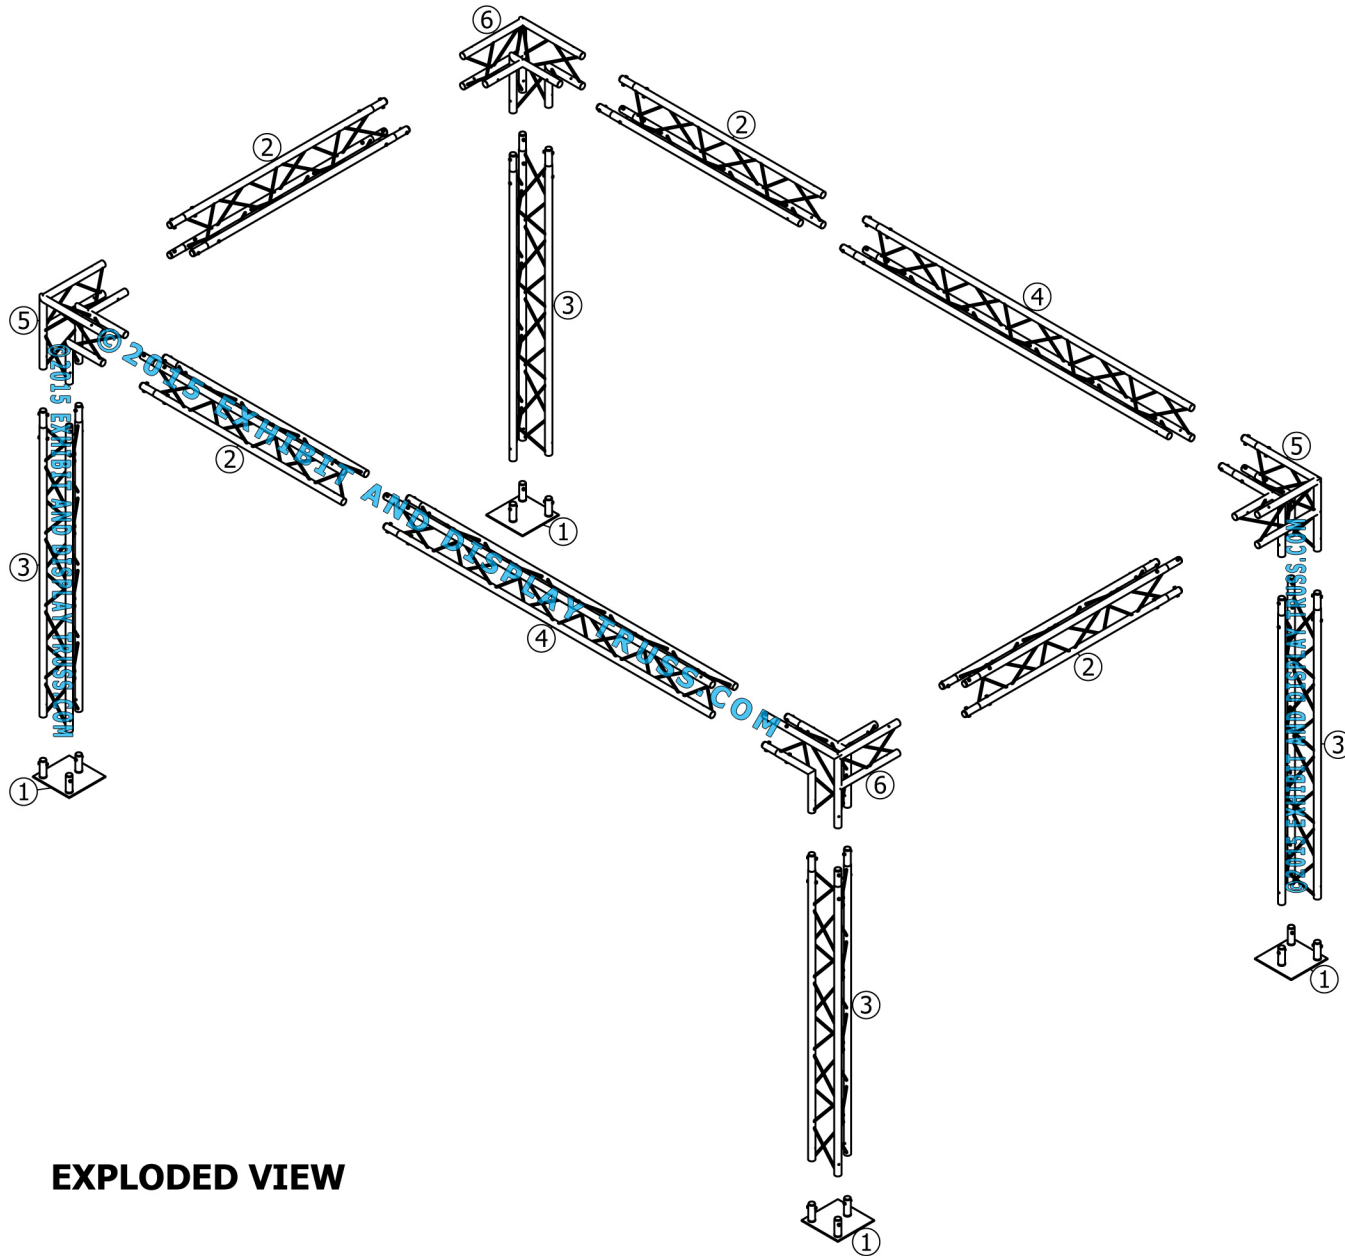

KIT: B21-123

12" Wide Aluminum Truss. 2" Chords with 1/2" Webs

©2015 EXHIBIT AND DISPLAY TRUSS.COM

Toll Free: 855-323-4866
Email: info@exhibitanddisplaytruss.com

ExhibitAndDisplayTruss.com

KIT: B21-123

12" Wide Aluminum Truss. 2" Chords with 1/2" Webs

©2015 EXHIBIT AND DISPLAY TRUSS.COM

EXPLODED VIEW

ITEM NO.	PART NUMBER	DESCRIPTION	QTY.
①	EDT12-BP3	Tri Base Plate (square)	4
②	EDT12-T6	6'-0" Tri Truss	4
③	EDT12-T8	8'-0" Tri Truss	4
④	EDT12-T10	10'-0" Tri Truss	2
⑤	EDT12-T3W90L	3 Way 90° Junction "Left"	2
⑥	EDT12-T3W90R	3 Way 90° Junction "Right"	2

KIT: B21-123

12" Wide Aluminum Truss. 2" Chords with 1/2" Webs

©2015 EXHIBIT AND DISPLAY TRUSS.COM

TOP VIEW
UNITS: FEET & INCHES

KIT: B21-123

12" Wide Aluminum Truss. 2" Chords with 1/2" Webs

©2015 EXHIBIT AND DISPLAY TRUSS.COM

FRONT VIEW
UNITS: FEET & INCHES

KIT: B21-123

12" Wide Aluminum Truss. 2" Chords with 1/2" Webs

©2015 EXHIBIT AND DISPLAY TRUSS.COM

SIDE VIEW
UNITS: FEET & INCHES

Toll Free: 855-323-4866
Email: info@exhibitanddisplaytruss.com