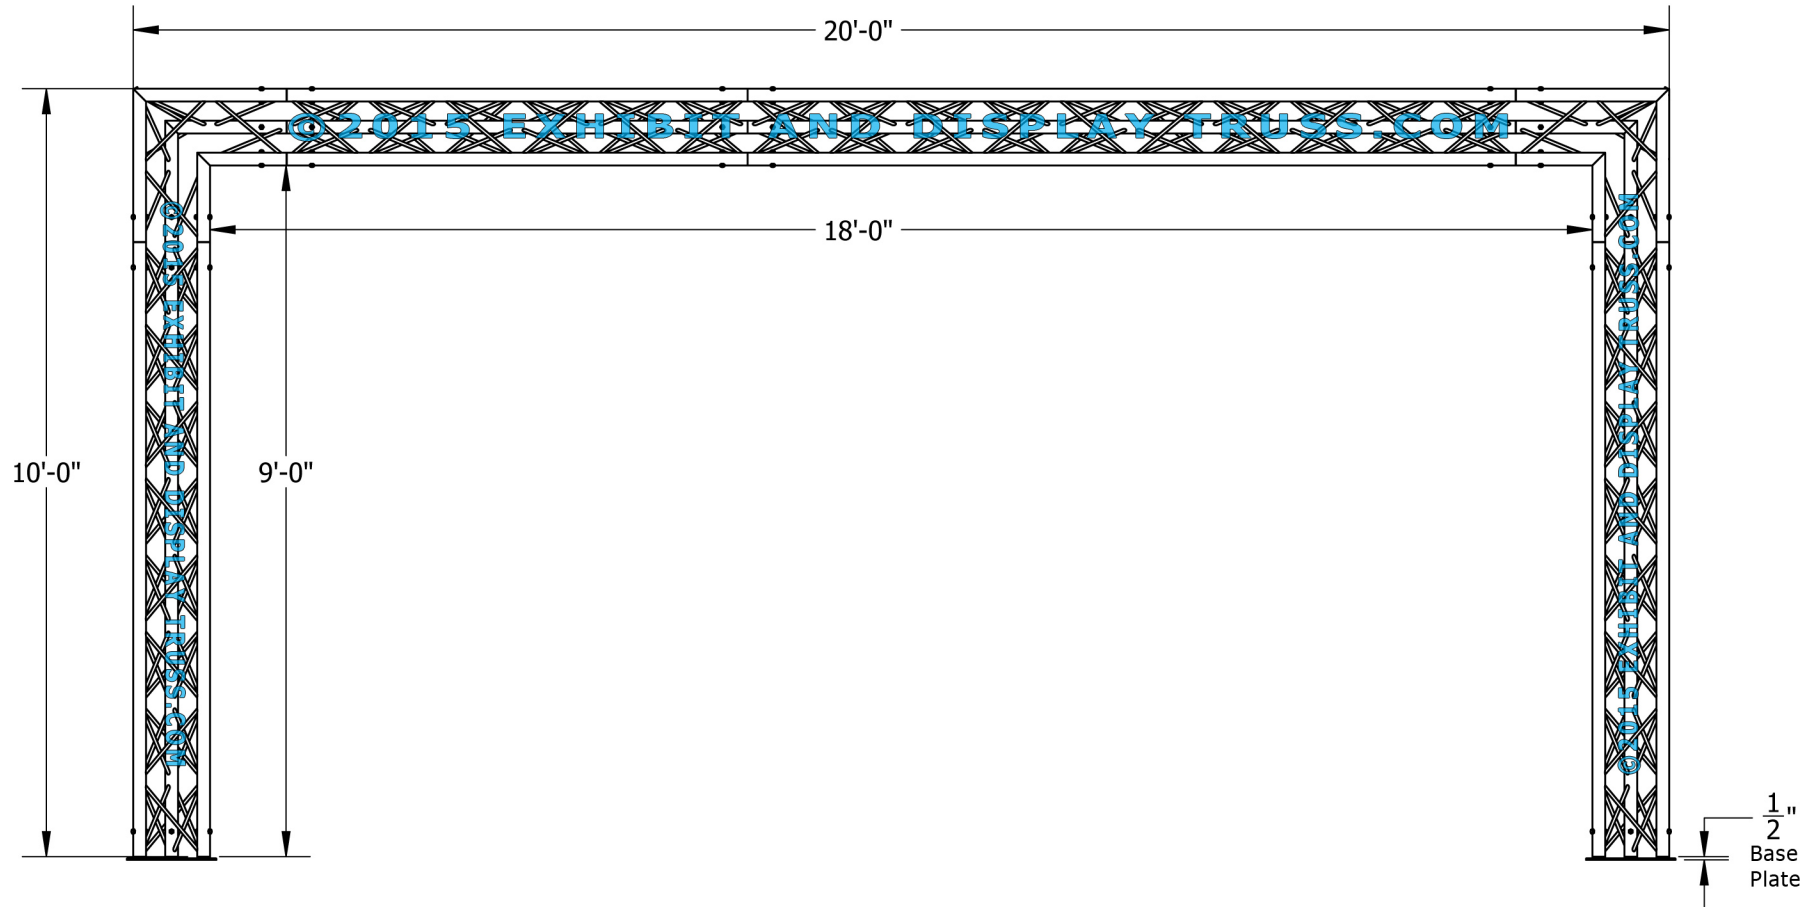

©2015 EXHIBIT AND DISPLAY TRUSS.COM

EXPLODED VIEW

ITEM NO.	PART NUMBER	DESCRIPTION	QTY.
①	EDT12-BP3	Tri Base Plate (square)	4
②	EDT12-T6	6'-0" Tri Truss	4
③	EDT12-T8	8'-0" Tri Truss	4
④	EDT12-T10	10'-0" Tri Truss	2
⑤	EDT12-T3W90L	3 Way 90° Junction "Left"	2
⑥	EDT12-T3W90R	3 Way 90° Junction "Right"	2

KIT: B21-123

12" Wide Aluminum Truss. 2" Chords with 1/2" Webs

©2015 EXHIBIT AND DISPLAY TRUSS.COM

TOP VIEW
UNITS: FEET & INCHES

KIT: B21-123

12" Wide Aluminum Truss. 2" Chords with 1/2" Webs

©2015 EXHIBIT AND DISPLAY TRUSS.COM

FRONT VIEW
UNITS: FEET & INCHES

KIT: B21-123

12" Wide Aluminum Truss. 2" Chords with 1/2" Webs

©2015 EXHIBIT AND DISPLAY TRUSS.COM

SIDE VIEW
UNITS: FEET & INCHES

Toll Free: 855-323-4866
Email: info@exhibitanddisplaytruss.com