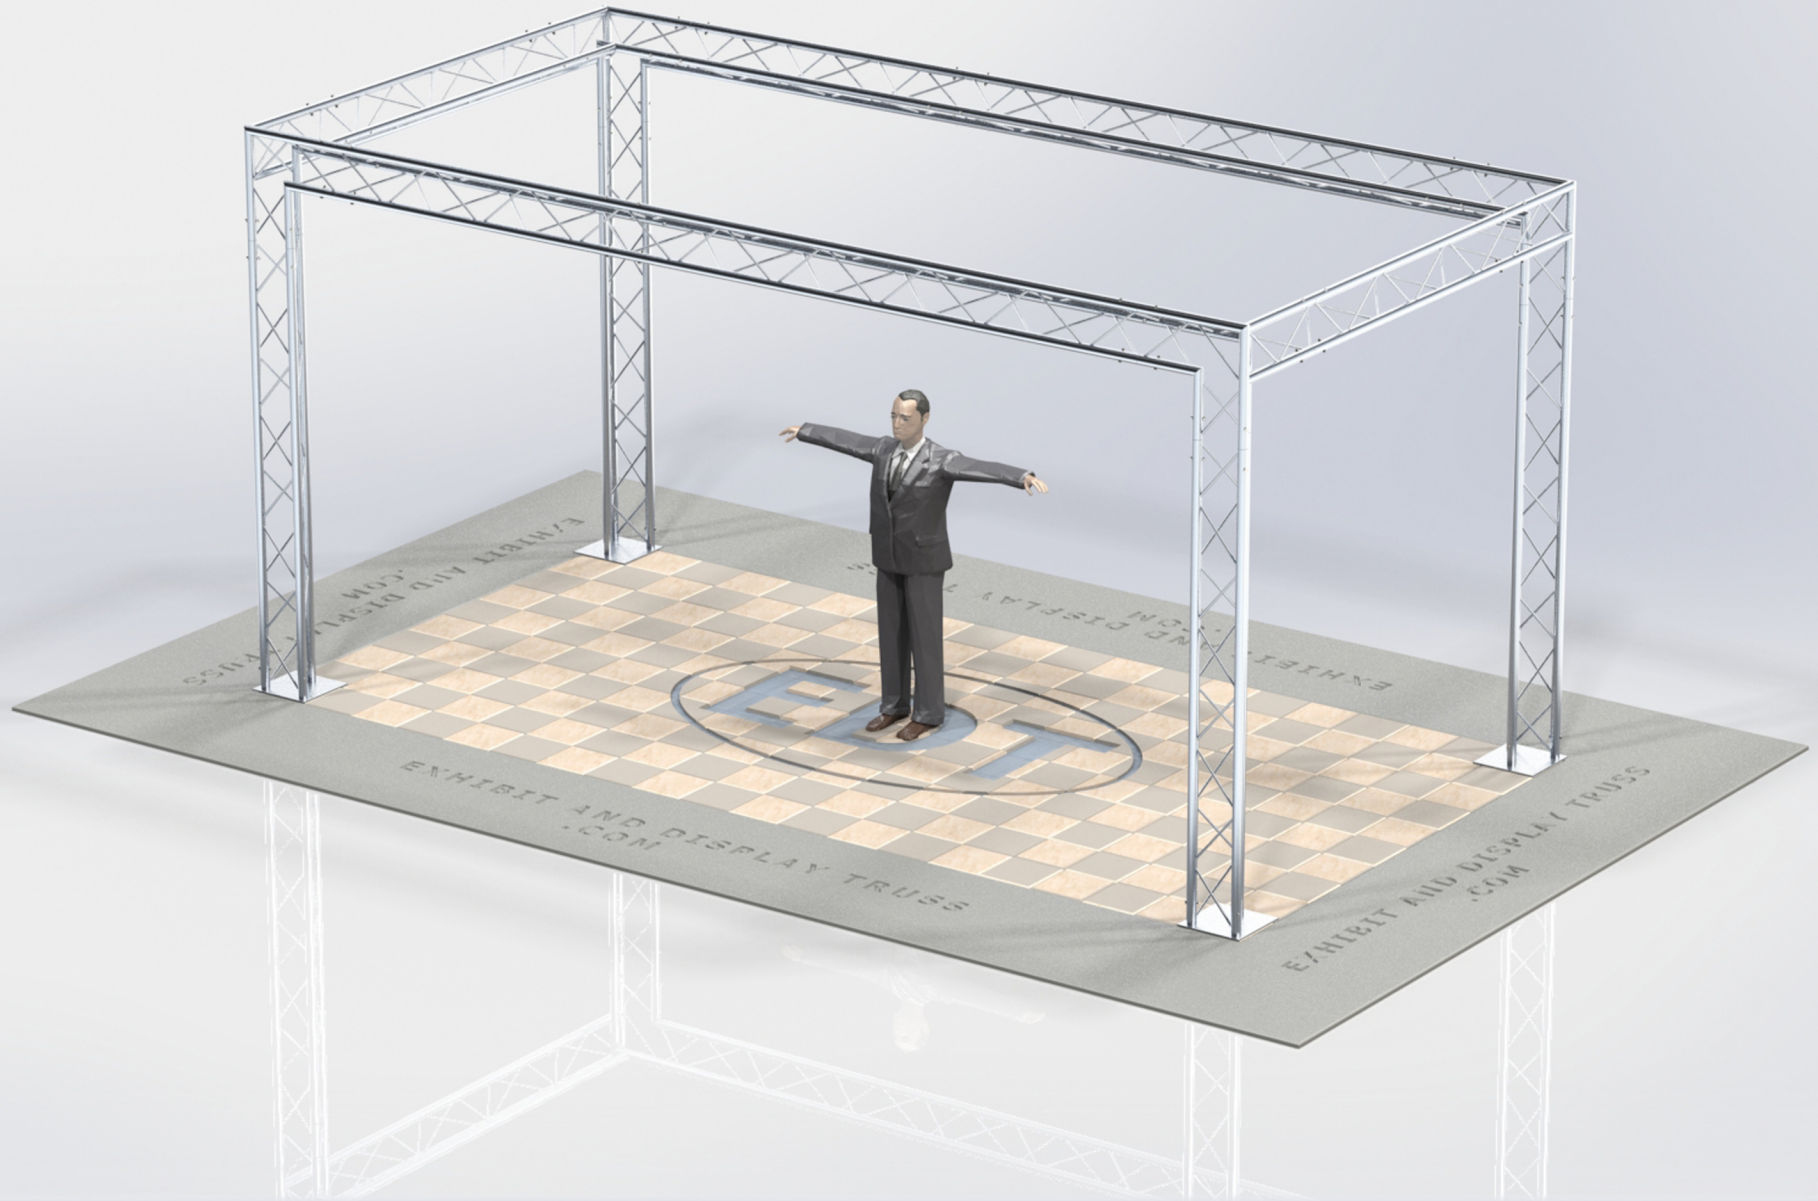

KIT: B21-123

12" Wide Aluminum Truss. 2" Chords with 1/2" Webs

©2015 EXHIBIT AND DISPLAY TRUSS.COM

Toll Free: 855-323-4866
Email: info@exhibitanddisplaytruss.com

ExhibitAndDisplayTruss.com

KIT: B21-123

12" Wide Aluminum Truss. 2" Chords with 1/2" Webs

©2015 EXHIBIT AND DISPLAY TRUSS.COM

EXPLODED VIEW

ITEM NO.	PART NUMBER	DESCRIPTION	QTY.
①	EDT12-BP3	Tri Base Plate (square)	4
②	EDT12-T6	6'-0" Tri Truss	4
③	EDT12-T8	8'-0" Tri Truss	4
④	EDT12-T10	10'-0" Tri Truss	2
⑤	EDT12-T3W90L	3 Way 90° Junction "Left"	2
⑥	EDT12-T3W90R	3 Way 90° Junction "Right"	2

KIT: B21-123

12" Wide Aluminum Truss. 2" Chords with 1/2" Webs

©2015 EXHIBIT AND DISPLAY TRUSS.COM

TOP VIEW
UNITS: FEET & INCHES

KIT: B21-123

12" Wide Aluminum Truss. 2" Chords with 1/2" Webs

©2015 EXHIBIT AND DISPLAY TRUSS.COM

FRONT VIEW
UNITS: FEET & INCHES

KIT: B21-123

12" Wide Aluminum Truss. 2" Chords with 1/2" Webs

©2015 EXHIBIT AND DISPLAY TRUSS.COM

SIDE VIEW
UNITS: FEET & INCHES

Toll Free: 855-323-4866
Email: info@exhibitanddisplaytruss.com