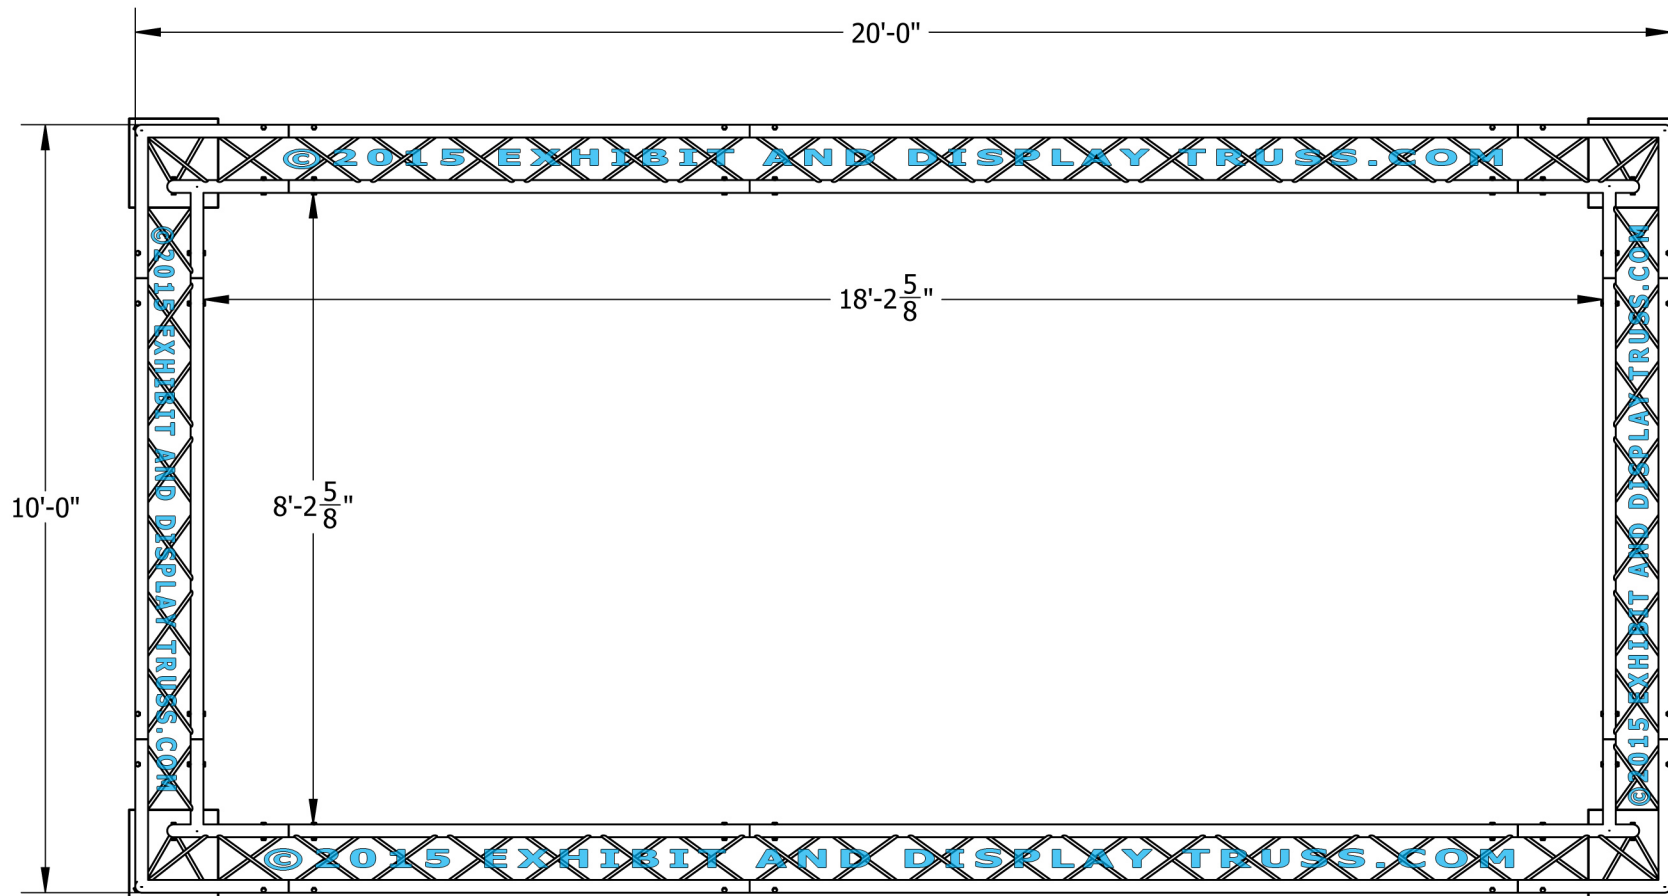

KIT: B21-123

12" Wide Aluminum Truss. 2" Chords with 1/2" Webs

©2015 EXHIBIT AND DISPLAY TRUSS.COM

Toll Free: 855-323-4866
Email: info@exhibitanddisplaytruss.com

ExhibitAndDisplayTruss.com

KIT: B21-123

12" Wide Aluminum Truss. 2" Chords with 1/2" Webs

©2015 EXHIBIT AND DISPLAY TRUSS.COM

EXPLODED VIEW

ITEM NO.	PART NUMBER	DESCRIPTION	QTY.
①	EDT12-BP3	Tri Base Plate (square)	4
②	EDT12-T6	6'-0" Tri Truss	4
③	EDT12-T8	8'-0" Tri Truss	4
④	EDT12-T10	10'-0" Tri Truss	2
⑤	EDT12-T3W90L	3 Way 90° Junction "Left"	2
⑥	EDT12-T3W90R	3 Way 90° Junction "Right"	2

KIT: B21-123

12" Wide Aluminum Truss. 2" Chords with 1/2" Webs

©2015 EXHIBIT AND DISPLAY TRUSS.COM

TOP VIEW
UNITS: FEET & INCHES

KIT: B21-123

12" Wide Aluminum Truss. 2" Chords with 1/2" Webs

©2015 EXHIBIT AND DISPLAY TRUSS.COM

FRONT VIEW
UNITS: FEET & INCHES

KIT: B21-123

12" Wide Aluminum Truss. 2" Chords with 1/2" Webs

©2015 EXHIBIT AND DISPLAY TRUSS.COM

SIDE VIEW
UNITS: FEET & INCHES

Toll Free: 855-323-4866
Email: info@exhibitanddisplaytruss.com