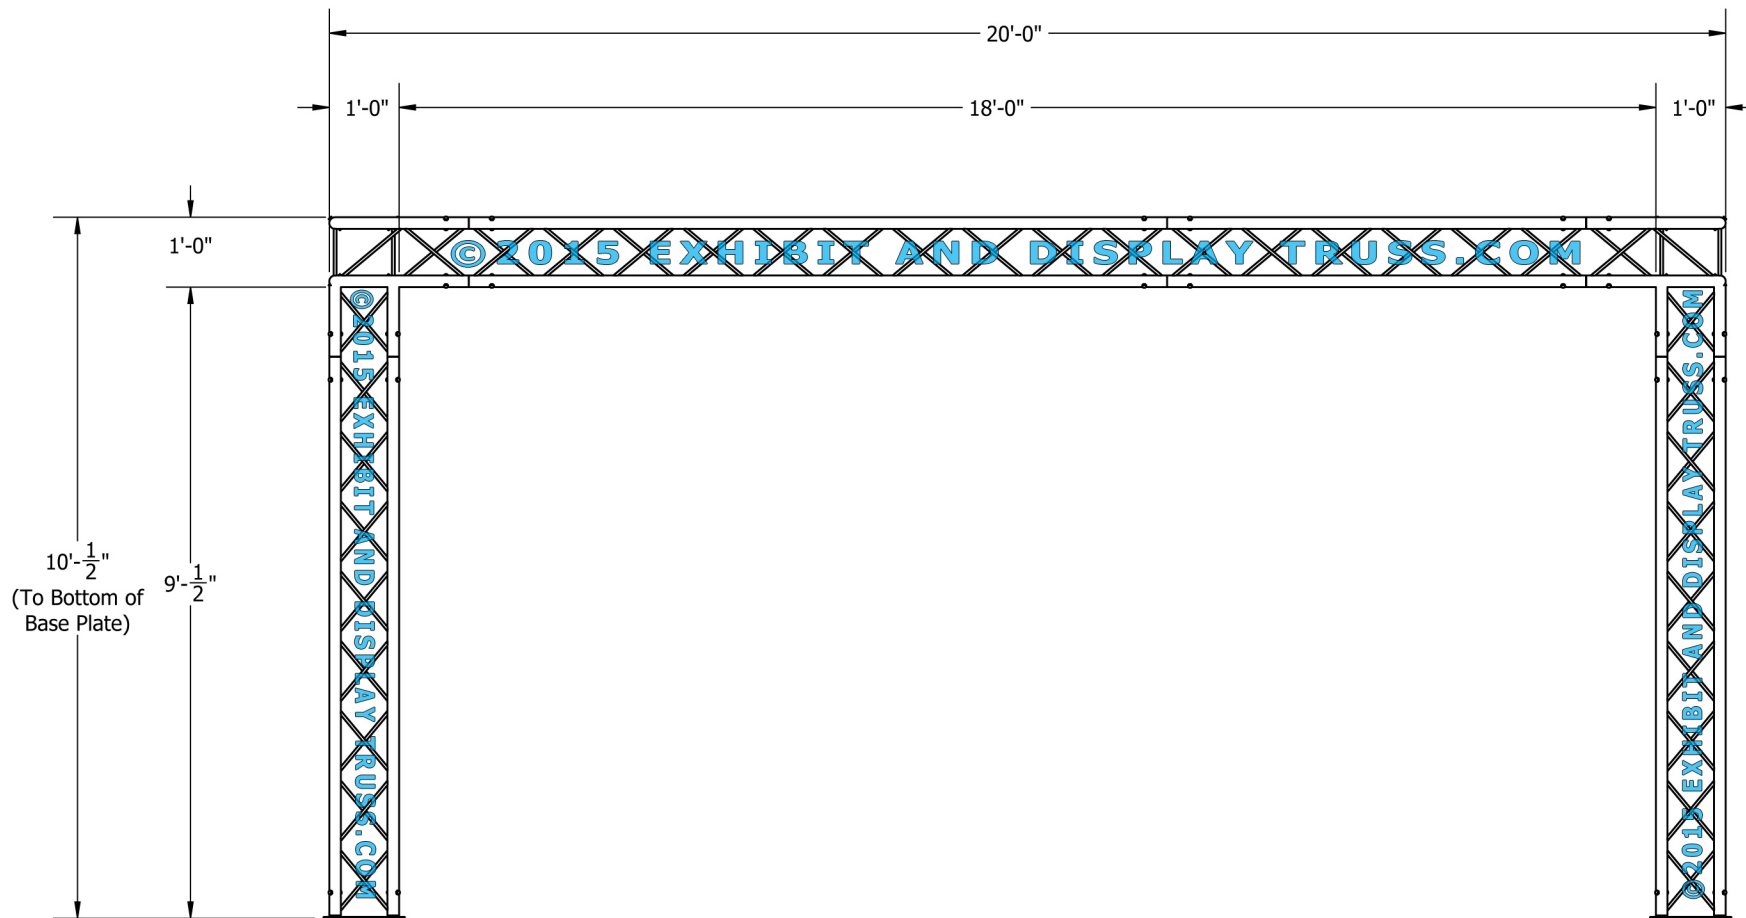

©2015 EXHIBIT AND DISPLAY TRUSS.COM

©2015 EXHIBIT AND DISPLAY TRUSS.COM

EXPLODED VIEW

ITEM NO.	PART NUMBER	DESCRIPTION	QTY.
①	EDT12-BP4	Box Base Plate	4
②	EDT12-B6	6'-0" Box Truss	4
③	EDT12-B8	8'-0" Box Truss	4
④	EDT12-B10	10'-0" Box Truss	2
⑤	EDT12-B3W90	3 Way 90° Junction	4

Toll Free: 855-323-4866
 Email: info@exhibitanddisplaytruss.com

ExhibitAndDisplayTruss.com

KIT: B21-124

12" Wide Aluminum Truss. 2" Chords with 1/2" Webs

©2015 EXHIBIT AND DISPLAY TRUSS.COM

TOP VIEW
UNITS: FEET & INCHES

©2015 EXHIBIT AND DISPLAY TRUSS.COM

Toll Free: 855-323-4866
Email: info@exhibitanddisplaytruss.com

ExhibitAndDisplayTruss.com

KIT: B21-124

12" Wide Aluminum Truss. 2" Chords with 1/2" Webs

©2015 EXHIBIT AND DISPLAY TRUSS.COM

FRONT VIEW
UNITS: FEET & INCHES

©2015 EXHIBIT AND DISPLAY TRUSS.COM

Toll Free: 855-323-4866
Email: info@exhibitanddisplaytruss.com

ExhibitAndDisplayTruss.com

KIT: B21-124

12" Wide Aluminum Truss. 2" Chords with 1/2" Webs