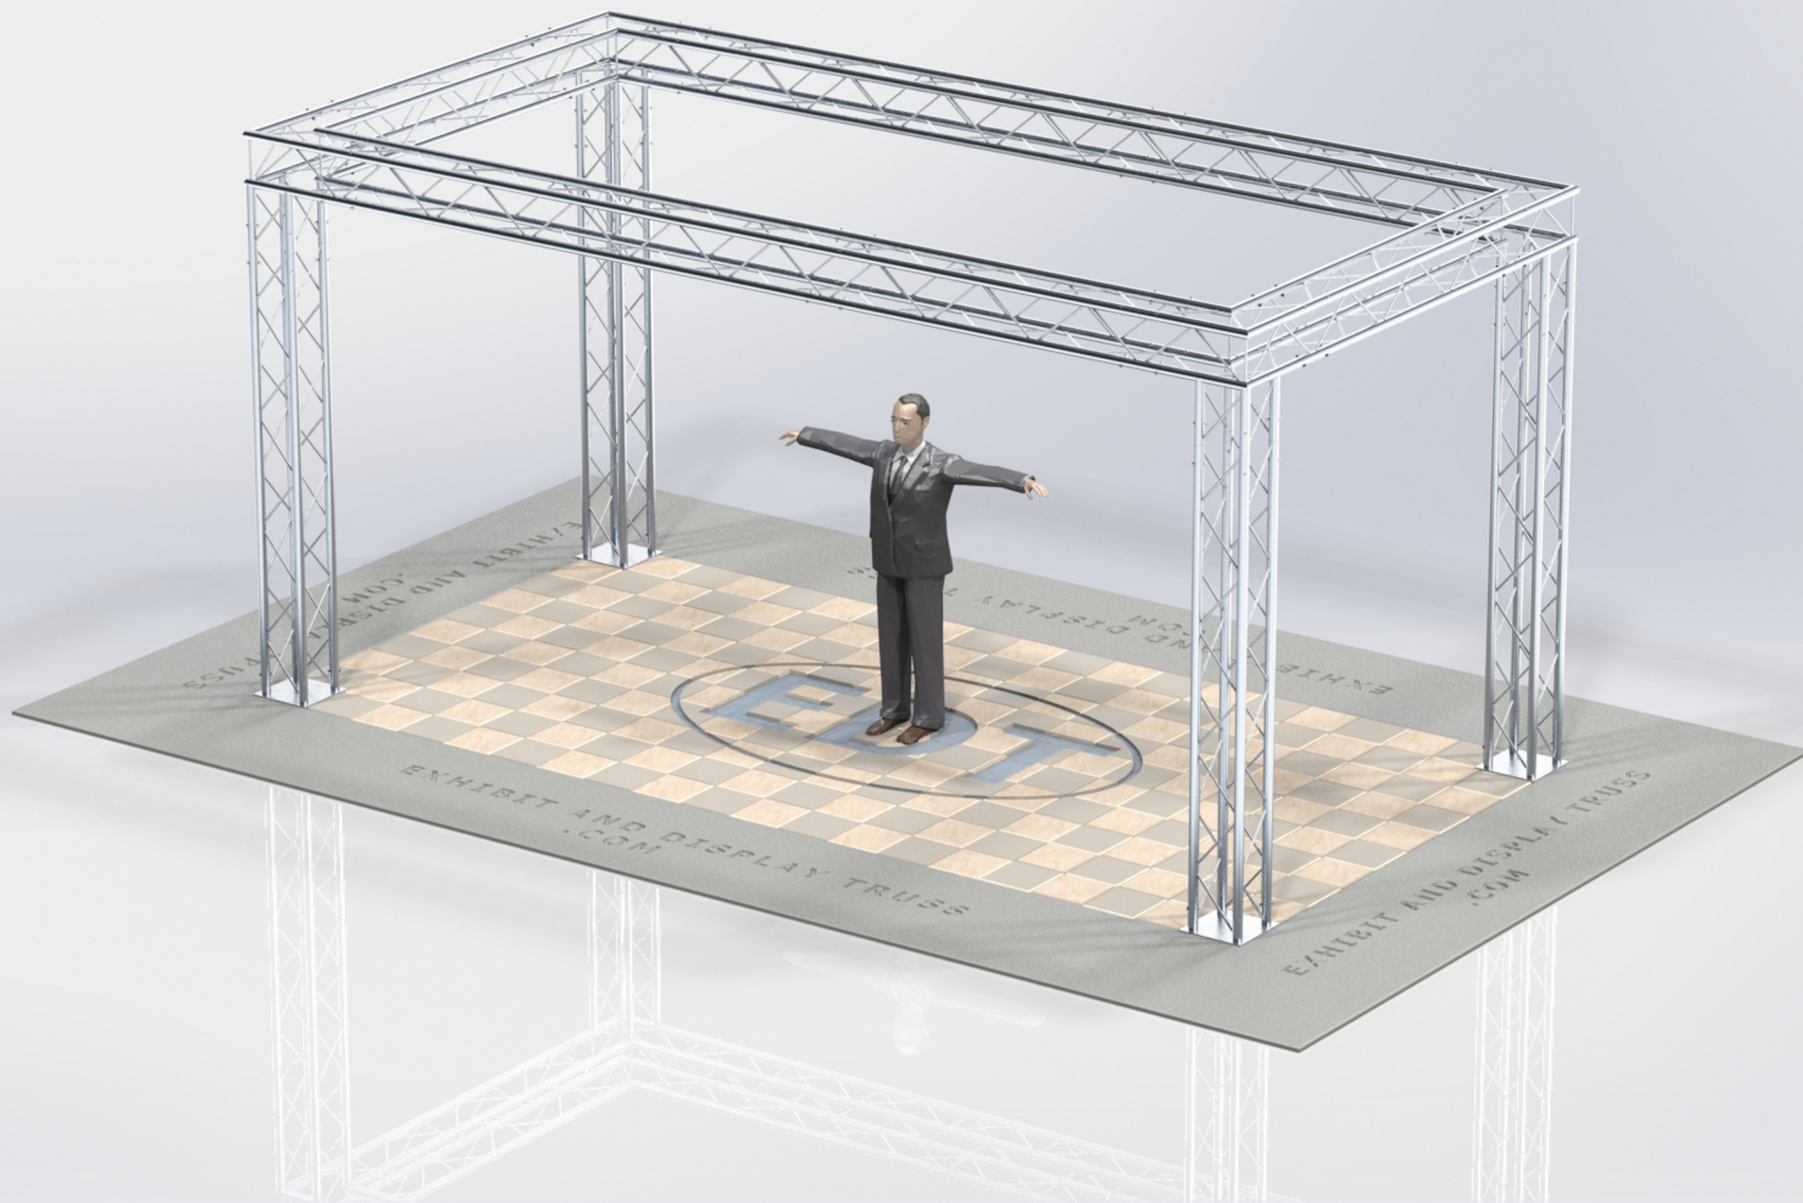

KIT: B21-124

12" Wide Aluminum Truss. 2" Chords with 1/2" Webs

©2015 EXHIBIT AND DISPLAY TRUSS.COM

Toll Free: 855-323-4866
Email: info@exhibitanddisplaytruss.com

ExhibitAndDisplayTruss.com

KIT: B21-124

12" Wide Aluminum Truss. 2" Chords with 1/2" Webs

©2015 EXHIBIT AND DISPLAY TRUSS.COM

©2015 EXHIBIT AND DISPLAY TRUSS.COM

EXPLODED VIEW

ITEM NO.	PART NUMBER	DESCRIPTION	QTY.
①	EDT12-BP4	Box Base Plate	4
②	EDT12-B6	6'-0" Box Truss	4
③	EDT12-B8	8'-0" Box Truss	4
④	EDT12-B10	10'-0" Box Truss	2
⑤	EDT12-B3W90	3 Way 90° Junction	4

Toll Free: 855-323-4866
 Email: info@exhibitanddisplaytruss.com

ExhibitAndDisplayTruss.com

KIT: B21-124

12" Wide Aluminum Truss. 2" Chords with 1/2" Webs

©2015 EXHIBIT AND DISPLAY TRUSS.COM

TOP VIEW
UNITS: FEET & INCHES

FRONT VIEW
UNITS: FEET & INCHES

©2015 EXHIBIT AND DISPLAY TRUSS.COM

Toll Free: 855-323-4866
Email: info@exhibitanddisplaytruss.com

ExhibitAndDisplayTruss.com

KIT: B21-124

12" Wide Aluminum Truss. 2" Chords with 1/2" Webs