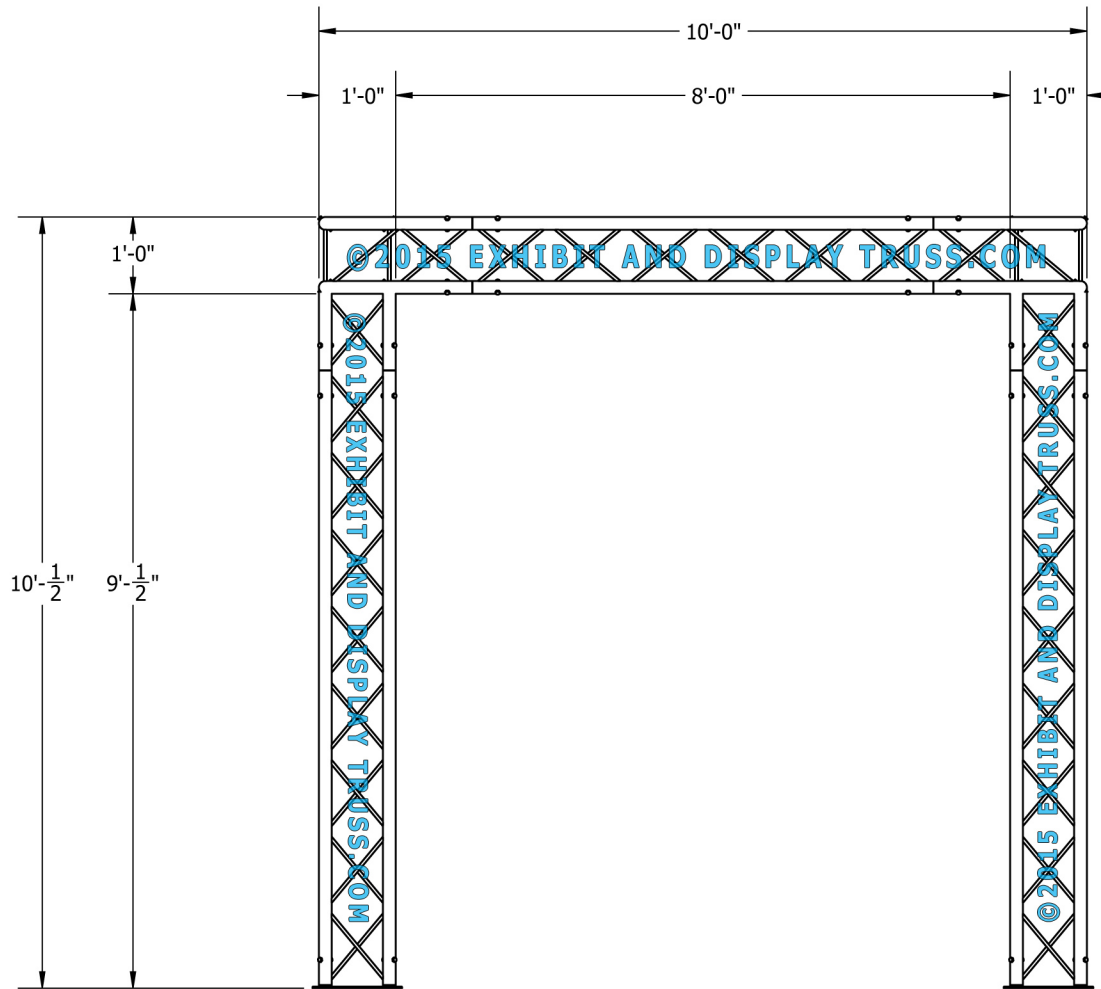

©2015 EXHIBIT AND DISPLAY TRUSS.COM

©2015 EXHIBIT AND DISPLAY TRUSS.COM

EXPLODED VIEW

ITEM NO.	PART NUMBER	DESCRIPTION	QTY.
①	EDT12-BP4	Box Base Plate	4
②	EDT12-B6	6'-0" Box Truss	4
③	EDT12-B8	8'-0" Box Truss	4
④	EDT12-B10	10'-0" Box Truss	2
⑤	EDT12-B3W90	3 Way 90° Junction	4

©2015 EXHIBIT AND DISPLAY TRUSS.COM

Toll Free: 855-323-4866
Email: info@exhibitanddisplaytruss.com

ExhibitAndDisplayTruss.com

KIT: B21-124

12" Wide Aluminum Truss. 2" Chords with 1/2" Webs

©2015 EXHIBIT AND DISPLAY TRUSS.COM

FRONT VIEW
UNITS: FEET & INCHES

©2015 EXHIBIT AND DISPLAY TRUSS.COM

Toll Free: 855-323-4866
Email: info@exhibitanddisplaytruss.com

ExhibitAndDisplayTruss.com

KIT: B21-124

12" Wide Aluminum Truss. 2" Chords with 1/2" Webs

©2015 EXHIBIT AND DISPLAY TRUSS.COM

©2015 EXHIBIT AND DISPLAY TRUSS.COM

SIDE VIEW
UNITS: FEET & INCHES