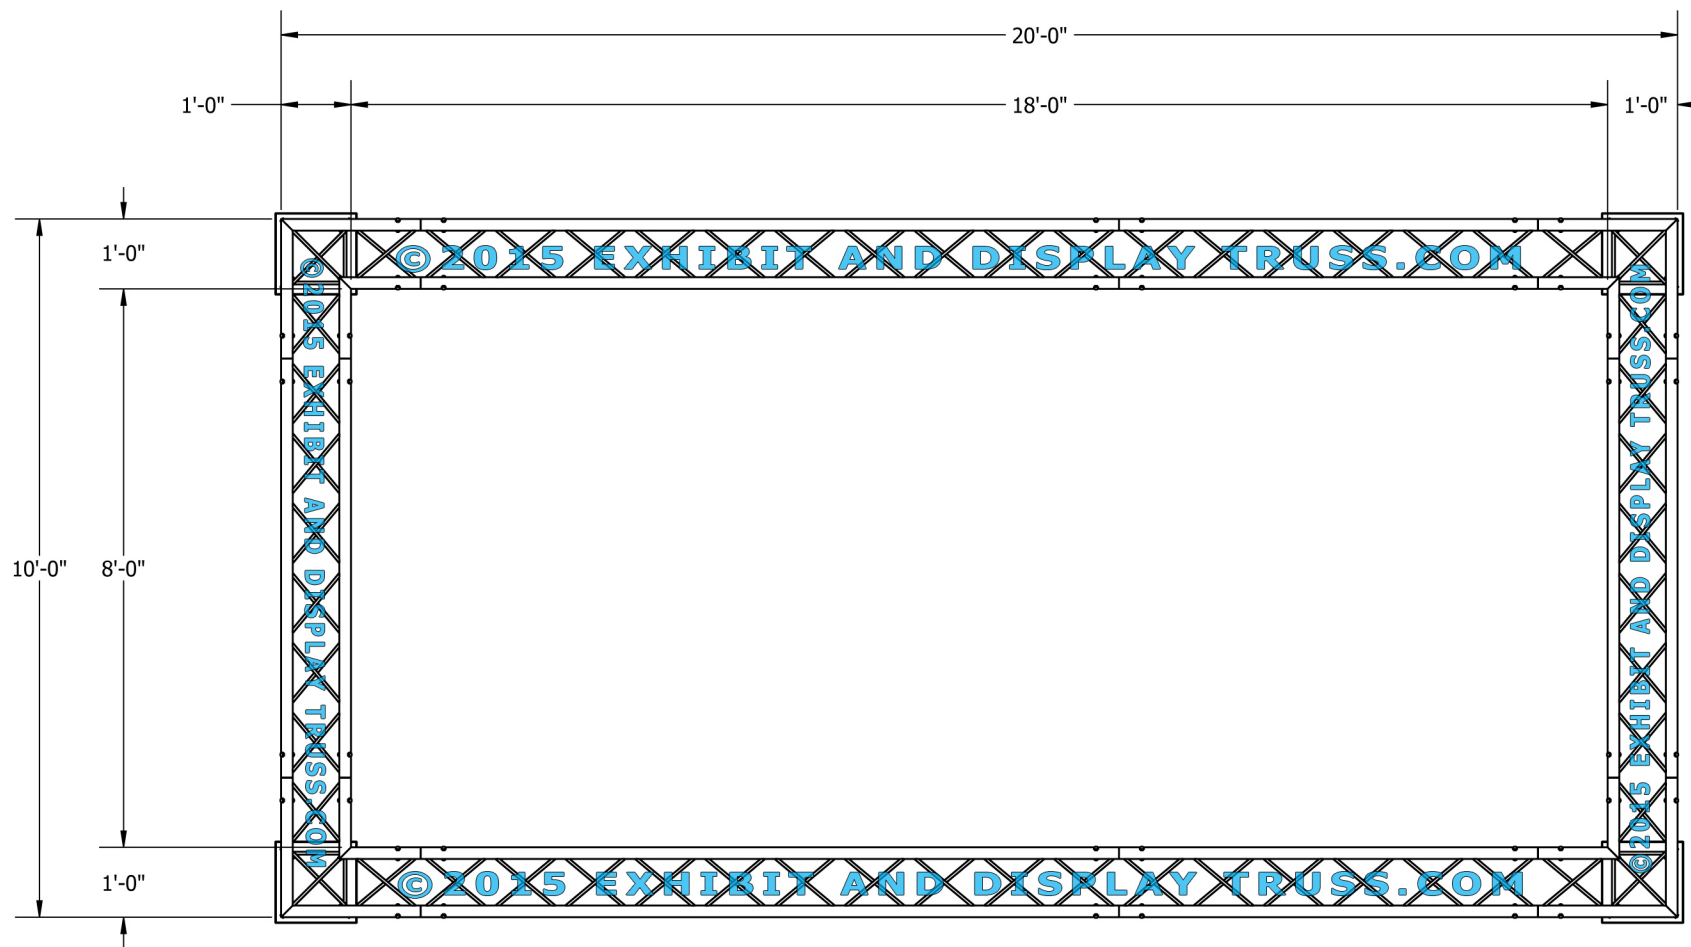

KIT: B21-124

12" Wide Aluminum Truss. 2" Chords with 1/2" Webs

©2015 EXHIBIT AND DISPLAY TRUSS.COM

Toll Free: 855-323-4866
Email: info@exhibitanddisplaytruss.com

ExhibitAndDisplayTruss.com

KIT: B21-124

12" Wide Aluminum Truss. 2" Chords with 1/2" Webs

©2015 EXHIBIT AND DISPLAY TRUSS.COM

©2015 EXHIBIT AND DISPLAY TRUSS.COM

EXPLODED VIEW

ITEM NO.	PART NUMBER	DESCRIPTION	QTY.
①	EDT12-BP4	Box Base Plate	4
②	EDT12-B6	6'-0" Box Truss	4
③	EDT12-B8	8'-0" Box Truss	4
④	EDT12-B10	10'-0" Box Truss	2
⑤	EDT12-B3W90	3 Way 90° Junction	4

Toll Free: 855-323-4866
 Email: info@exhibitanddisplaytruss.com

ExhibitAndDisplayTruss.com

KIT: B21-124

12" Wide Aluminum Truss. 2" Chords with 1/2" Webs

©2015 EXHIBIT AND DISPLAY TRUSS.COM

TOP VIEW
UNITS: FEET & INCHES

FRONT VIEW
UNITS: FEET & INCHES

©2015 EXHIBIT AND DISPLAY TRUSS.COM

Toll Free: 855-323-4866
Email: info@exhibitanddisplaytruss.com

ExhibitAndDisplayTruss.com

KIT: B21-124

12" Wide Aluminum Truss. 2" Chords with 1/2" Webs