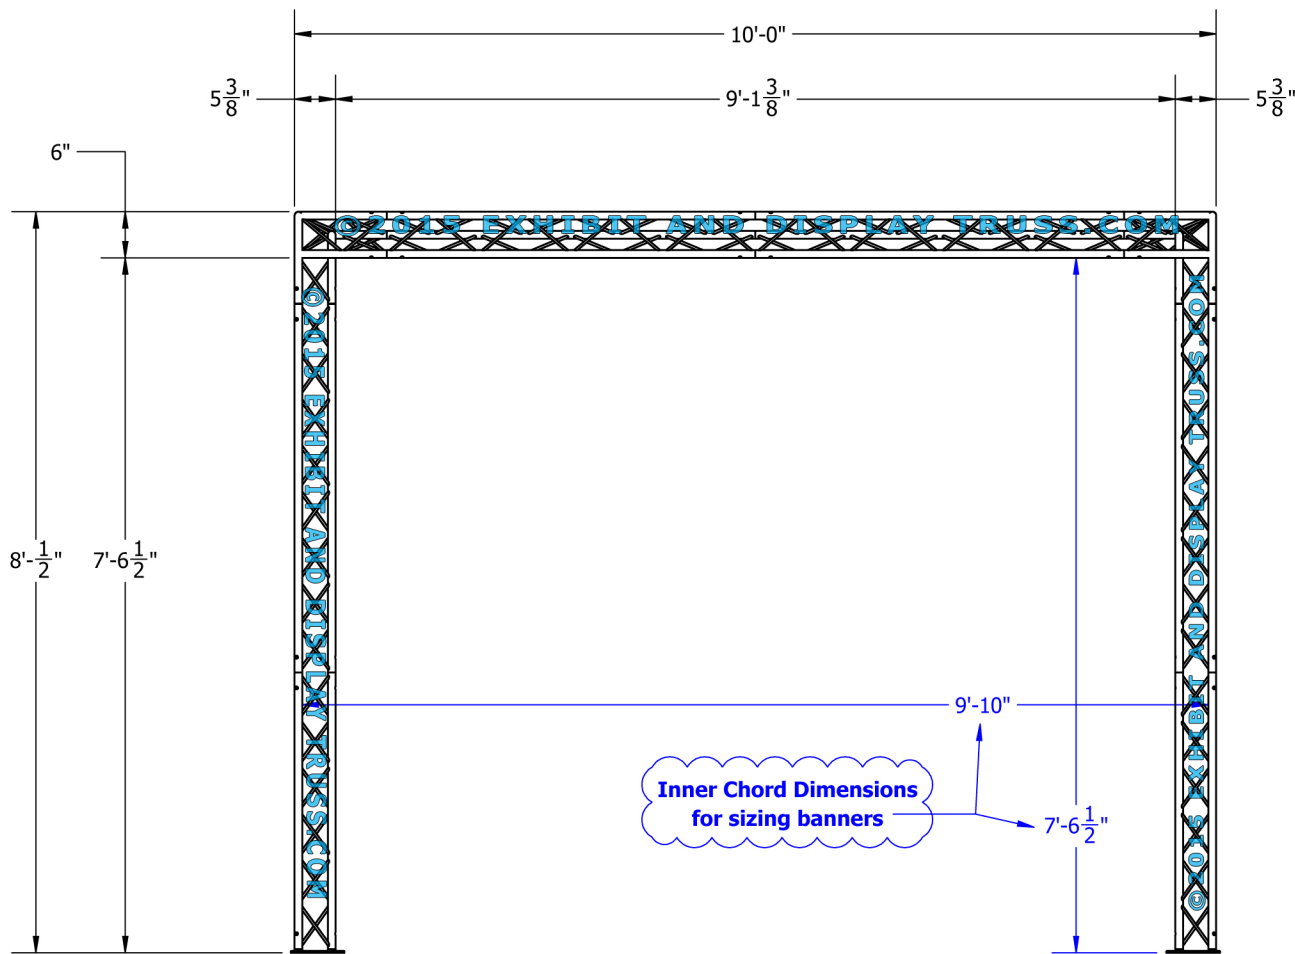

©2015 EXHIBIT AND DISPLAY TRUSS.COM

ITEM NO.	PART NUMBER	DESCRIPTION	QTY.
①	EDT6-BP3	Tri Base Plate (Square)	4
②	EDT6-T3	3'-0" Tri Truss	8
③	EDT6-T4	4'-0" Tri Truss	14
④	EDT6-T3W90L	3 Way 90° Junction "Left"	2
⑤	EDT6-T3W90R	3 Way 90° Junction "Right"	2

©2015 EXHIBIT AND DISPLAY TRUSS.COM

TOP VIEW
UNITS: FEET & INCHES

Toll Free: 855-323-4866
Email: info@exhibitanddisplaytruss.com

ExhibitAndDisplayTruss.com

KIT: B21-63

6" Wide Aluminum Truss. 1" Chords with 5/16" Webs

©2015 EXHIBIT AND DISPLAY TRUSS.COM

FRONT VIEW
UNITS: FEET & INCHES

©2015 EXHIBIT AND DISPLAY TRUSS.COM

Toll Free: 855-323-4866
Email: info@exhibitanddisplaytruss.com

ExhibitAndDisplayTruss.com

KIT: B21-63

6" Wide Aluminum Truss. 1" Chords with 5/16" Webs

©2015 EXHIBIT AND DISPLAY TRUSS.COM

SIDE VIEW
UNITS: FEET & INCHES

©2015 EXHIBIT AND DISPLAY TRUSS.COM