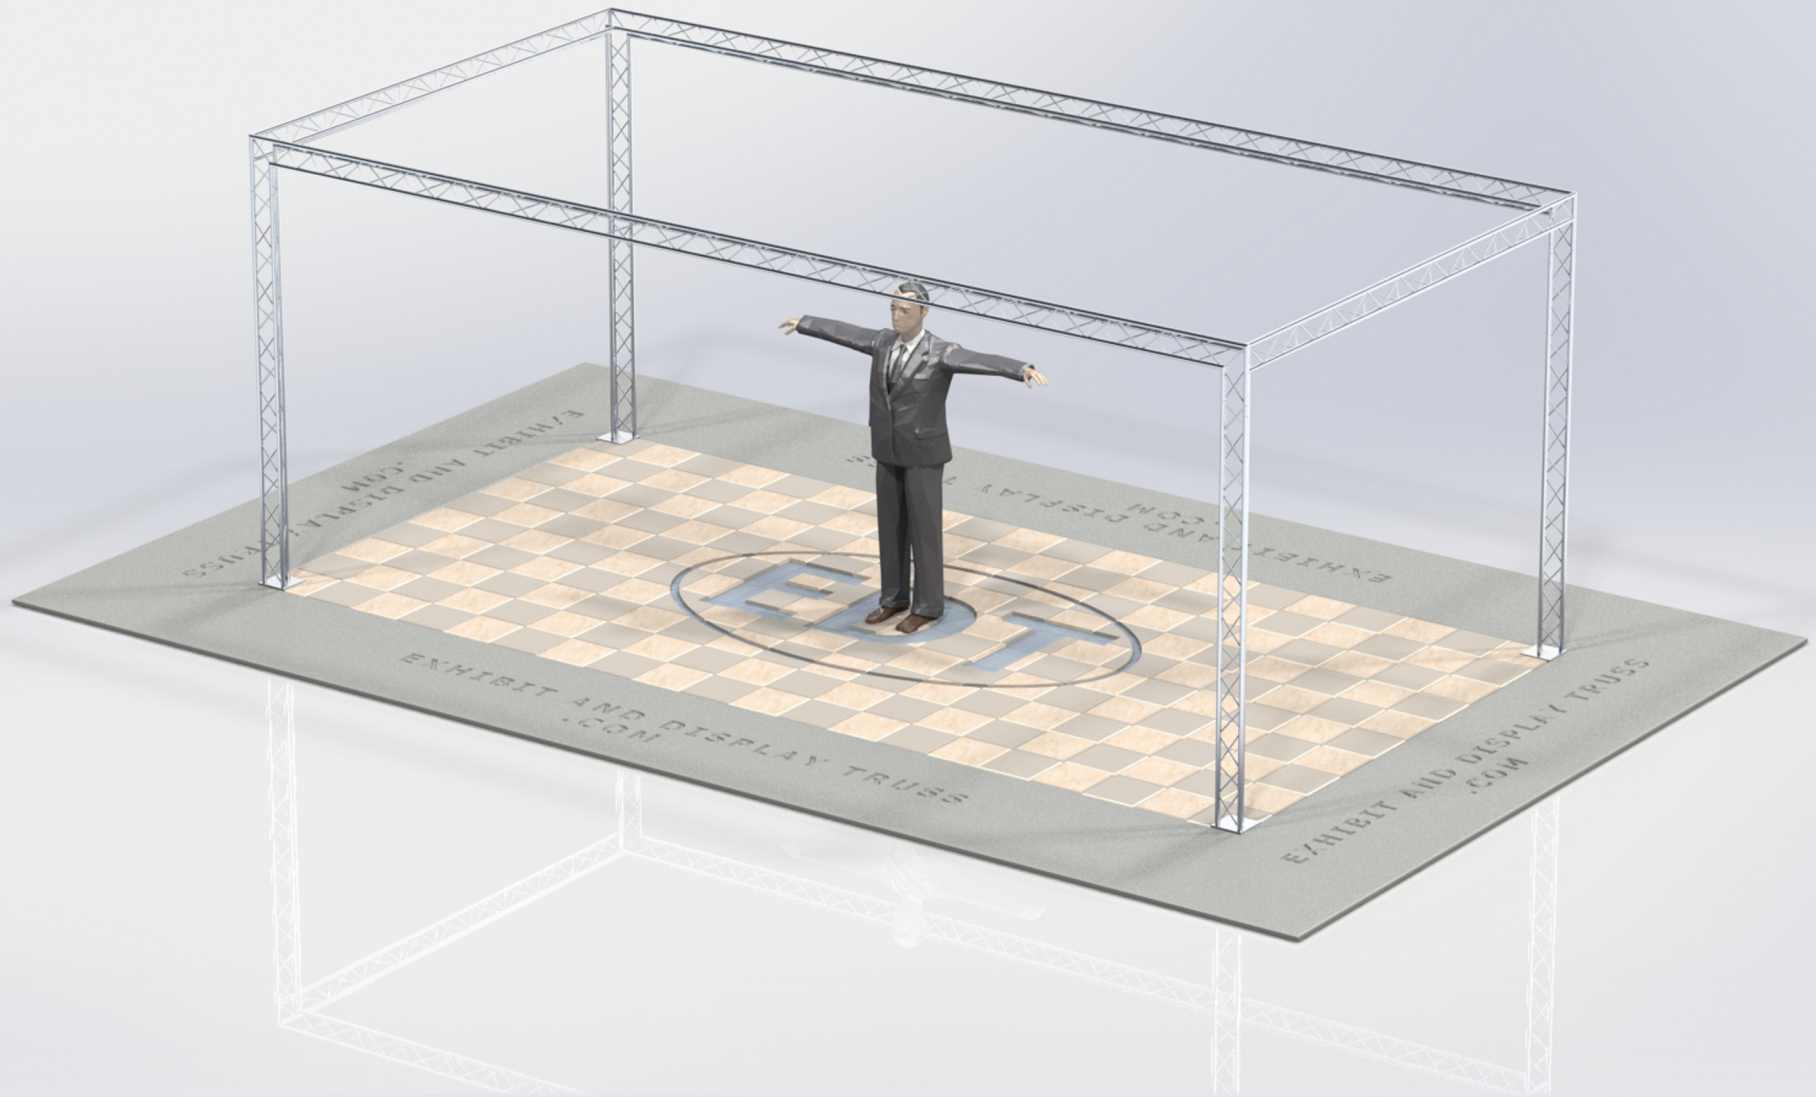

KIT: B21-63

6" Wide Aluminum Truss. 1" Chords with 5/16" Webs

©2015 EXHIBIT AND DISPLAY TRUSS.COM

Toll Free: 855-323-4866
Email: info@exhibitanddisplaytruss.com

ExhibitAndDisplayTruss.com

KIT: B21-63

6" Wide Aluminum Truss. 1" Chords with 5/16" Webs

©2015 EXHIBIT AND DISPLAY TRUSS.COM

ITEM NO.	PART NUMBER	DESCRIPTION	QTY.
①	EDT6-BP3	Tri Base Plate (Square)	4
②	EDT6-T3	3'-0" Tri Truss	8
③	EDT6-T4	4'-0" Tri Truss	14
④	EDT6-T3W90L	3 Way 90° Junction "Left"	2
⑤	EDT6-T3W90R	3 Way 90° Junction "Right"	2

©2015 EXHIBIT AND DISPLAY TRUSS.COM

EXPLODED VIEW

Toll Free: 855-323-4866
 Email: info@exhibitanddisplaytruss.com

ExhibitAndDisplayTruss.com

KIT: B21-63

6" Wide Aluminum Truss. 1" Chords with 5/16" Webs

©2015 EXHIBIT AND DISPLAY TRUSS.COM

6" Wide Aluminum Truss. 1" Chords with 5/16" Webs

©2015 EXHIBIT AND DISPLAY TRUSS.COM

SIDE VIEW
UNITS: FEET & INCHES

©2015 EXHIBIT AND DISPLAY TRUSS.COM