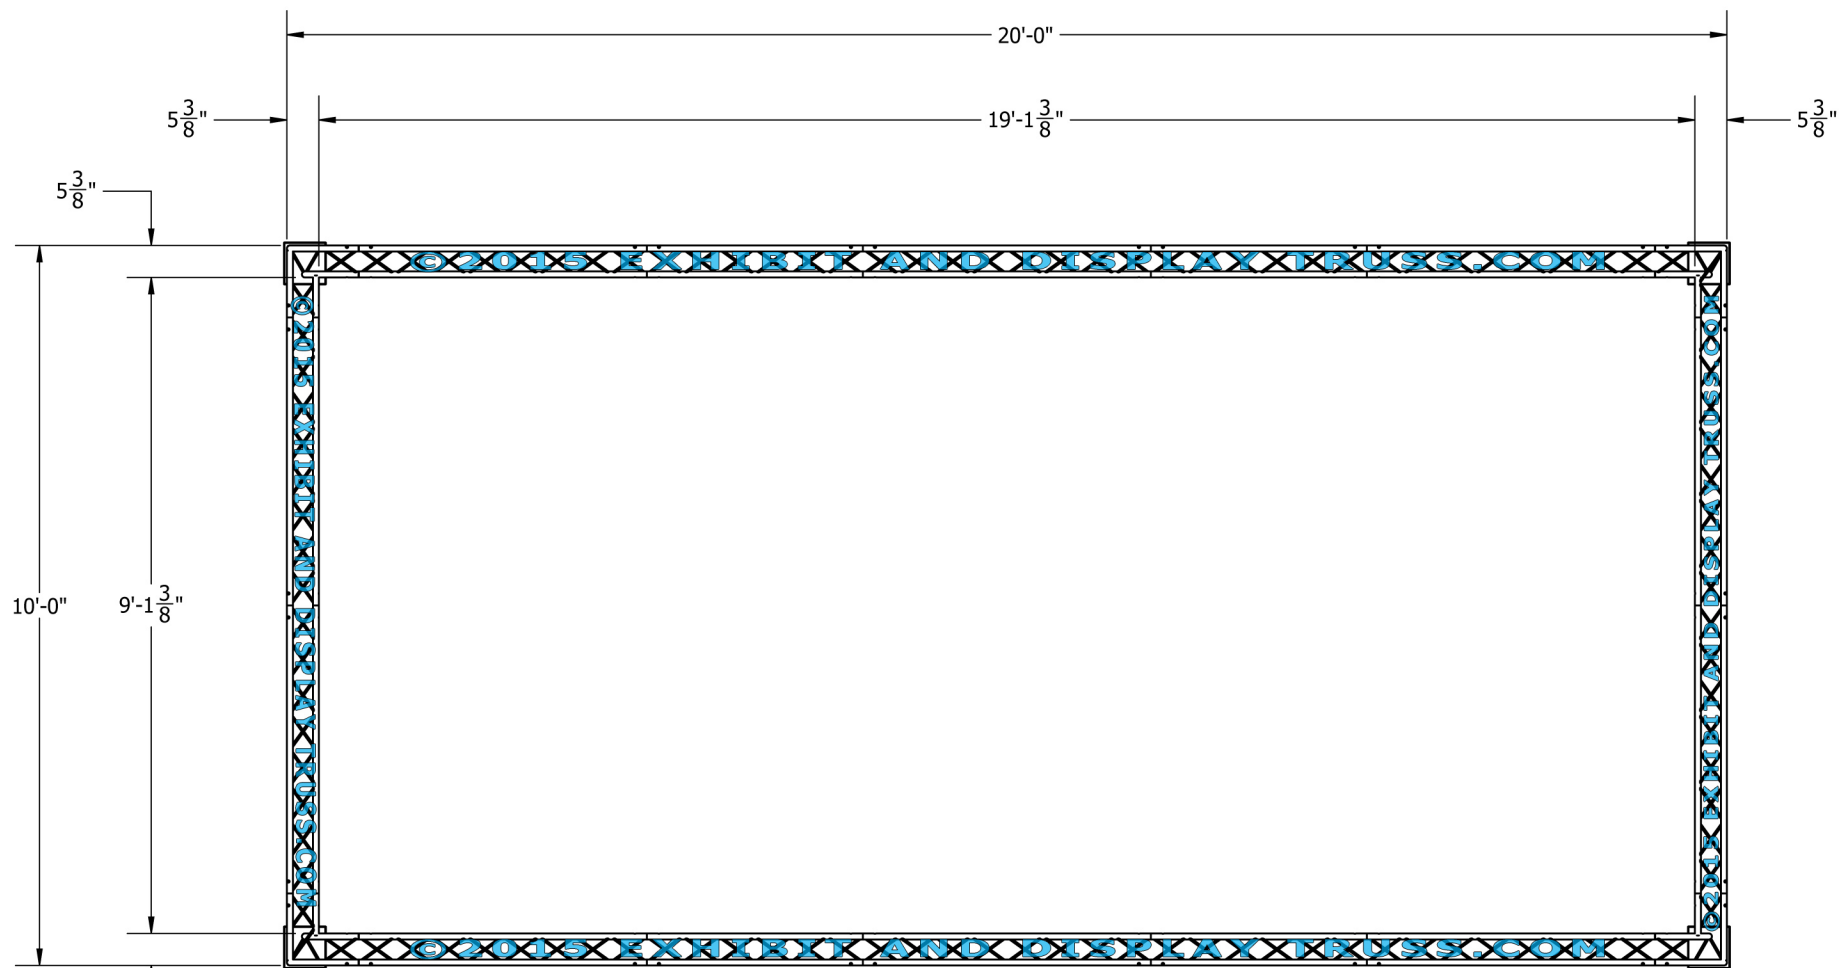

©2015 EXHIBIT AND DISPLAY TRUSS.COM

ITEM NO.	PART NUMBER	DESCRIPTION	QTY.
①	EDT6-BP3	Tri Base Plate (Square)	4
②	EDT6-T3	3'-0" Tri Truss	8
③	EDT6-T4	4'-0" Tri Truss	14
④	EDT6-T3W90L	3 Way 90° Junction "Left"	2
⑤	EDT6-T3W90R	3 Way 90° Junction "Right"	2

©2015 EXHIBIT AND DISPLAY TRUSS.COM

EXPLODED VIEW

Toll Free: 855-323-4866
 Email: info@exhibitanddisplaytruss.com

ExhibitAndDisplayTruss.com

KIT: B21-63

6" Wide Aluminum Truss. 1" Chords with 5/16" Webs

©2015 EXHIBIT AND DISPLAY TRUSS.COM

©2015 EXHIBIT AND DISPLAY TRUSS.COM

TOP VIEW
UNITS: FEET & INCHES

Toll Free: 855-323-4866
Email: info@exhibitanddisplaytruss.com

ExhibitAndDisplayTruss.com

KIT: B21-63

6" Wide Aluminum Truss. 1" Chords with 5/16" Webs

6" Wide Aluminum Truss. 1" Chords with 5/16" Webs

©2015 EXHIBIT AND DISPLAY TRUSS.COM

SIDE VIEW
UNITS: FEET & INCHES

©2015 EXHIBIT AND DISPLAY TRUSS.COM