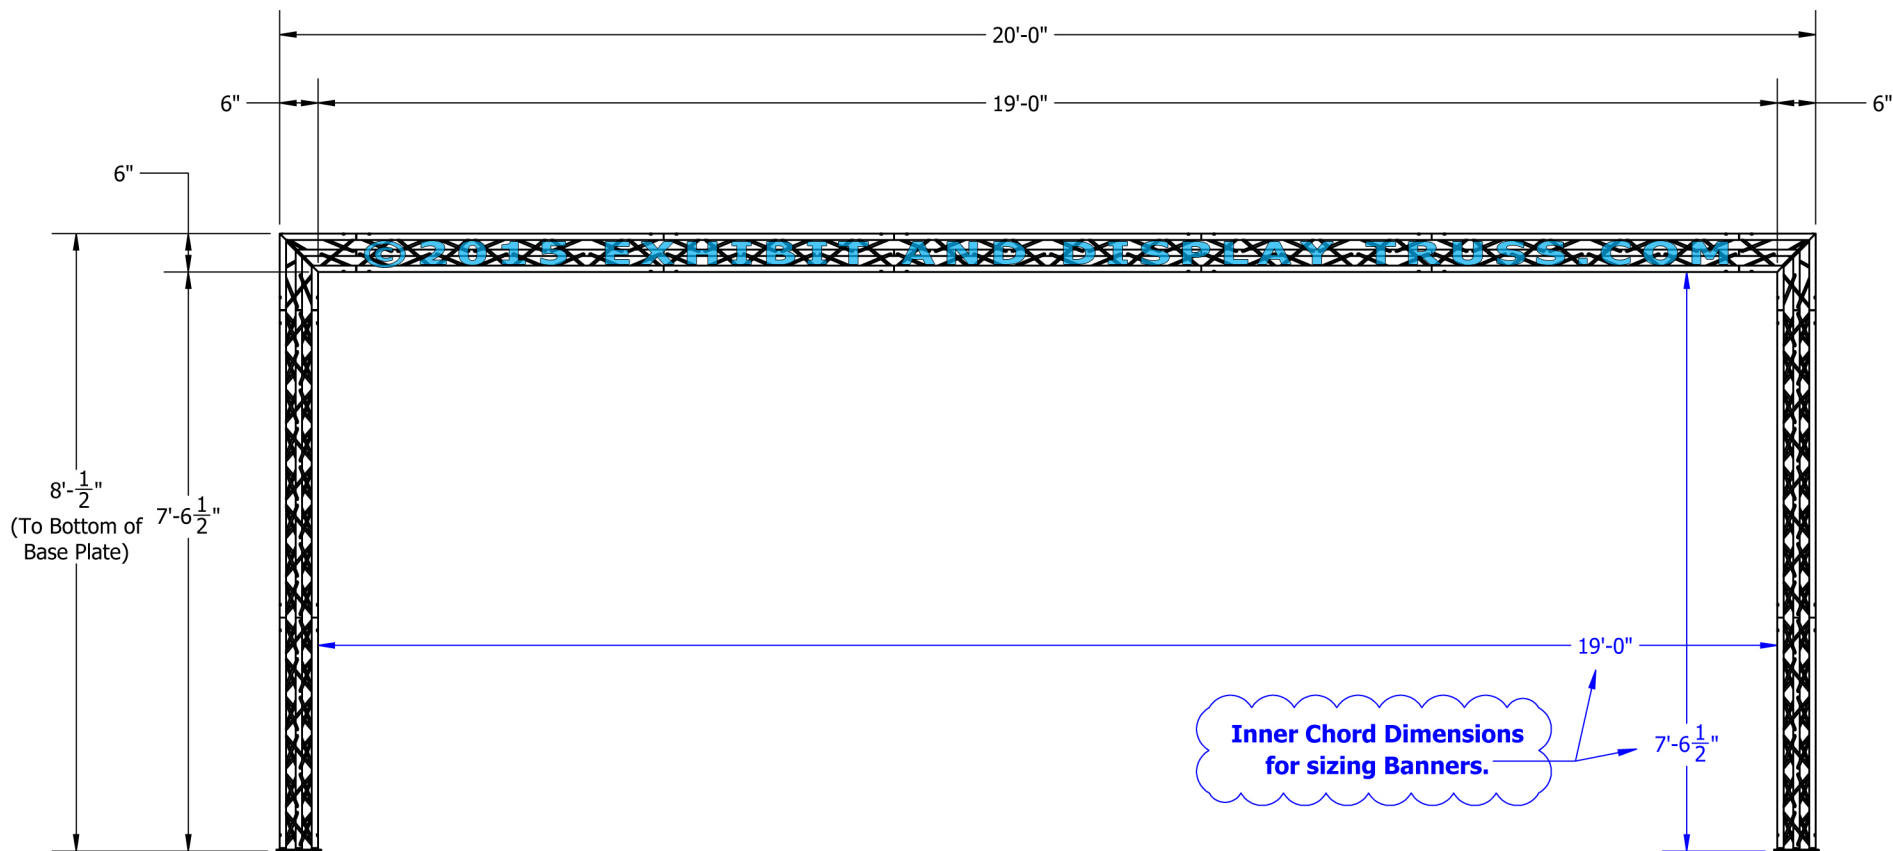

KIT: B21-63

6" Wide Aluminum Truss. 1" Chords with 5/16" Webs

©2015 EXHIBIT AND DISPLAY TRUSS.COM

FRONT VIEW
UNITS: FEET & INCHES

©2015 EXHIBIT AND DISPLAY TRUSS.COM

Toll Free: 855-323-4866
Email: info@exhibitanddisplaytruss.com

ExhibitAndDisplayTruss.com