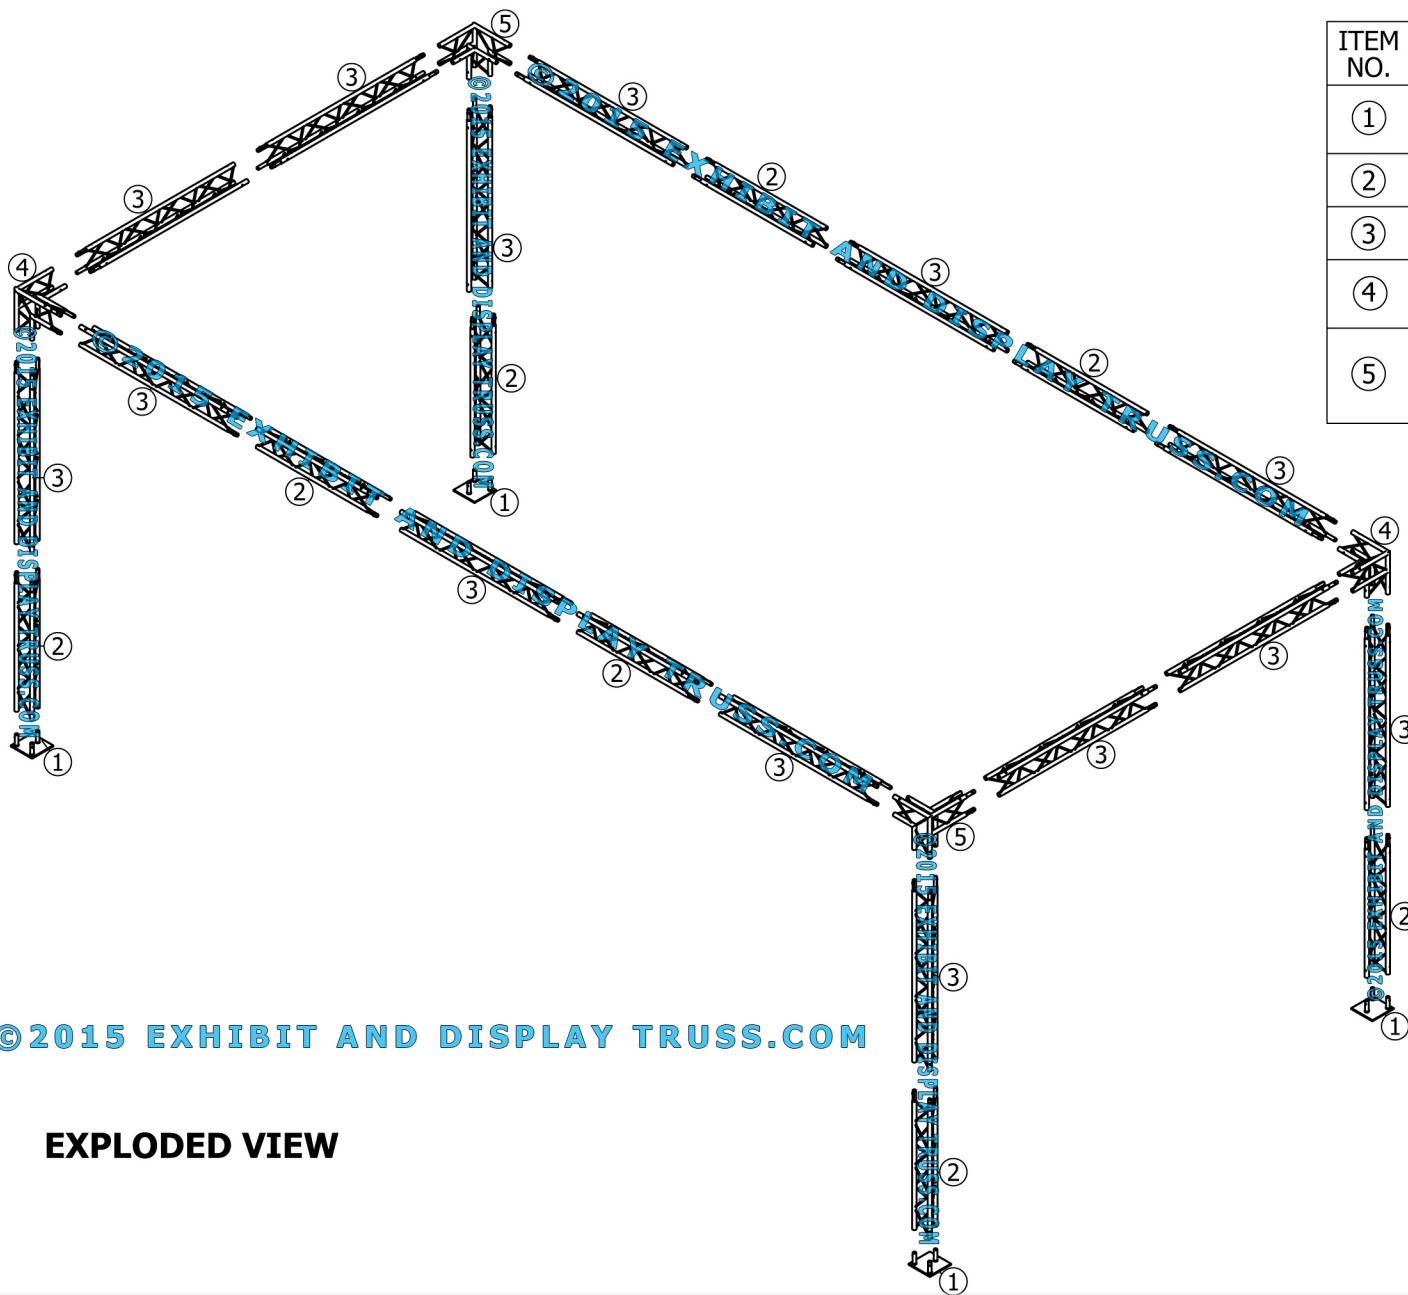

KIT: B21-63

6" Wide Aluminum Truss. 1" Chords with 5/16" Webs

©2015 EXHIBIT AND DISPLAY TRUSS.COM

Toll Free: 855-323-4866
Email: info@exhibitanddisplaytruss.com

ExhibitAndDisplayTruss.com

KIT: B21-63

6" Wide Aluminum Truss. 1" Chords with 5/16" Webs

©2015 EXHIBIT AND DISPLAY TRUSS.COM

ITEM NO.	PART NUMBER	DESCRIPTION	QTY.
①	EDT6-BP3	Tri Base Plate (Square)	4
②	EDT6-T3	3'-0" Tri Truss	8
③	EDT6-T4	4'-0" Tri Truss	14
④	EDT6-T3W90L	3 Way 90° Junction "Left"	2
⑤	EDT6-T3W90R	3 Way 90° Junction "Right"	2

©2015 EXHIBIT AND DISPLAY TRUSS.COM

EXPLODED VIEW

Toll Free: 855-323-4866
 Email: info@exhibitanddisplaytruss.com

ExhibitAndDisplayTruss.com

KIT: B21-63

6" Wide Aluminum Truss. 1" Chords with 5/16" Webs

©2015 EXHIBIT AND DISPLAY TRUSS.COM

6" Wide Aluminum Truss. 1" Chords with 5/16" Webs

©2015 EXHIBIT AND DISPLAY TRUSS.COM

SIDE VIEW
UNITS: FEET & INCHES

©2015 EXHIBIT AND DISPLAY TRUSS.COM