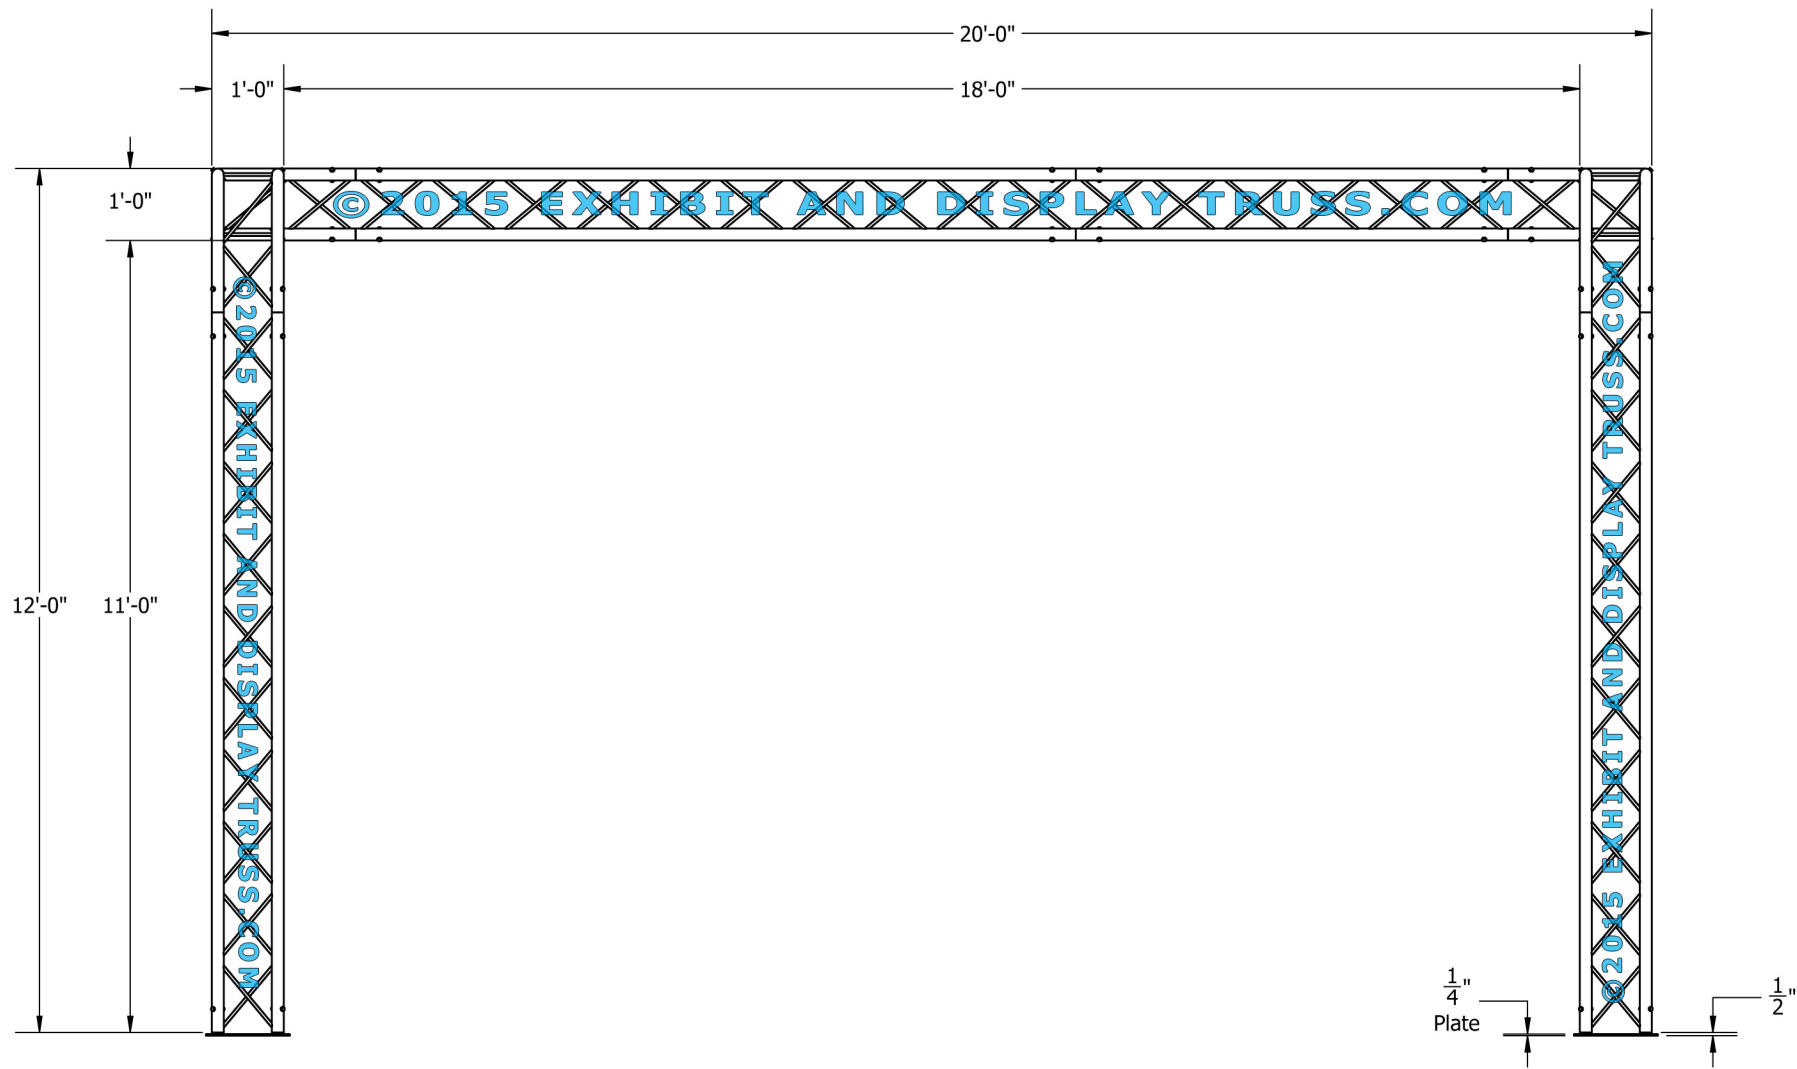

©2015 EXHIBIT AND DISPLAY TRUSS.COM

EXPLODED VIEW

ITEM NO.	PART NUMBER	DESCRIPTION	QTY.
①	EDT12-BP4	Box Base Plate	4
②	EDT12-B6	6'-0" Box Truss	3
③	EDT12-B10	10'-0" Box Truss	5
④	EDT12-B2W90	2 Way 90° Junction	2
⑤	EDT12-B3W90	3 Way 90° Junction	2

KIT: B22-124

12" Wide Aluminum Truss. 2" Chords with 1/2" Webs

©2015 EXHIBIT AND DISPLAY TRUSS.COM

TOP VIEW
UNITS: FEET & INCHES

Toll Free: 855-323-4866
Email: info@exhibitanddisplaytruss.com

ExhibitAndDisplayTruss.com

KIT: B22-124

12" Wide Aluminum Truss. 2" Chords with 1/2" Webs

©2015 EXHIBIT AND DISPLAY TRUSS.COM

FRONT VIEW
UNITS: FEET & INCHES

KIT: B22-124

12" Wide Aluminum Truss. 2" Chords with 1/2" Webs

©2015 EXHIBIT AND DISPLAY TRUSS.COM

SIDE VIEW
UNITS: FEET & INCHES

Toll Free: 855-323-4866
Email: info@exhibitanddisplaytruss.com

ExhibitAndDisplayTruss.com