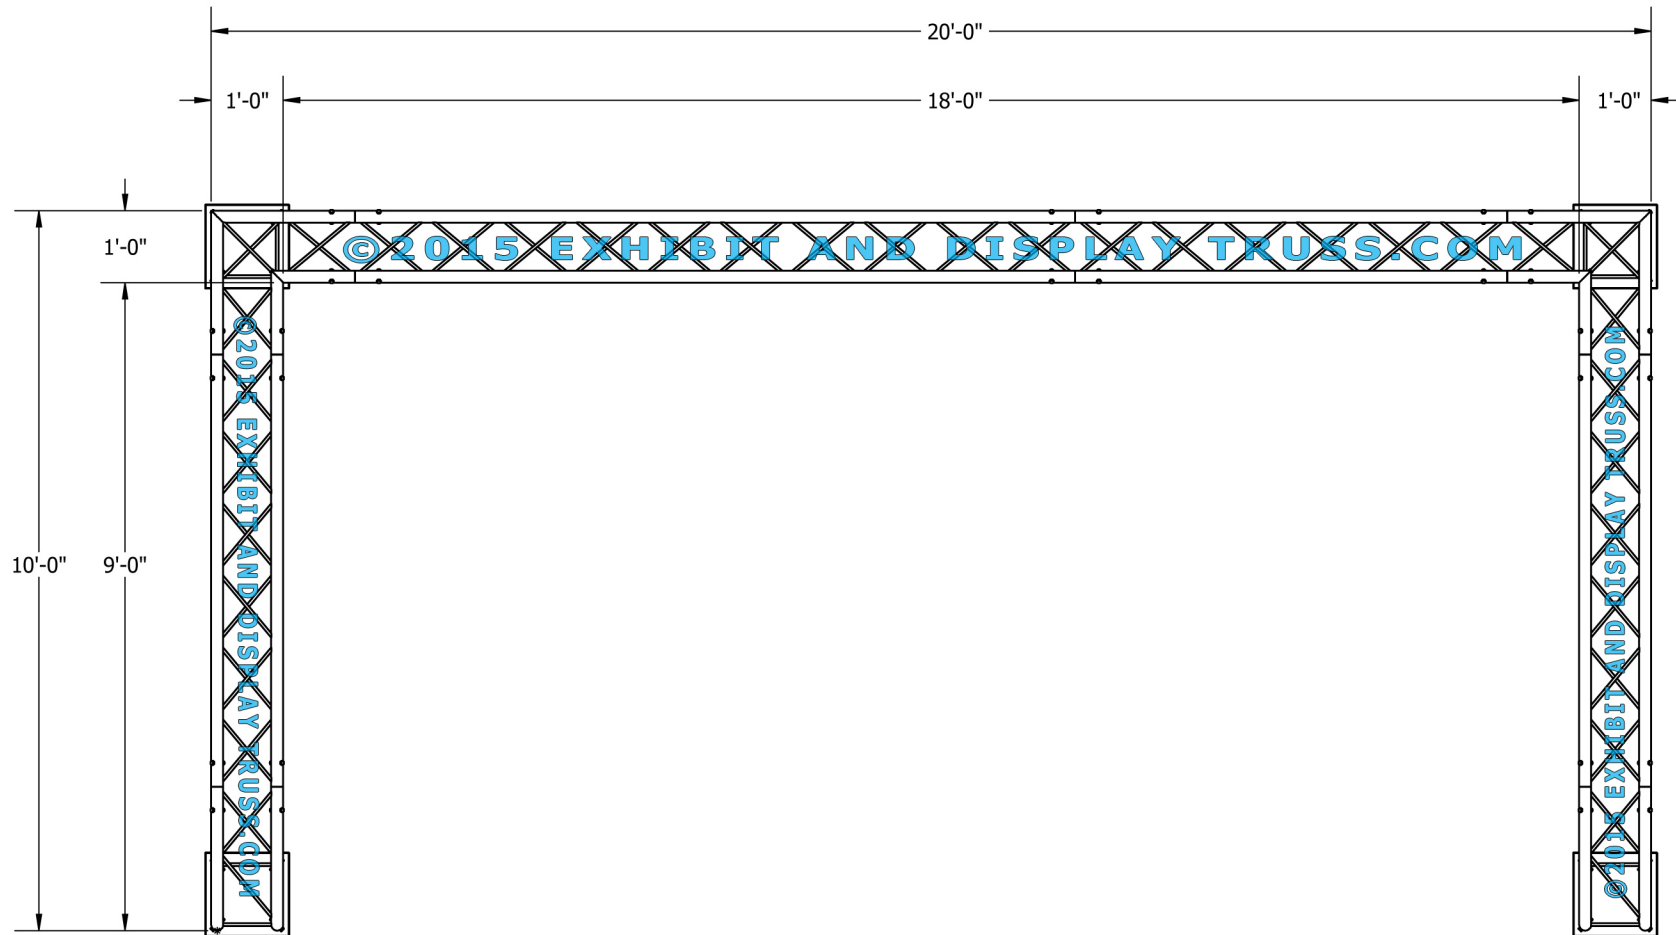

KIT: B22-124

12" Wide Aluminum Truss. 2" Chords with 1/2" Webs

©2015 EXHIBIT AND DISPLAY TRUSS.COM

Toll Free: 855-323-4866
Email: info@exhibitanddisplaytruss.com

ExhibitAndDisplayTruss.com

KIT: B22-124

12" Wide Aluminum Truss. 2" Chords with 1/2" Webs

©2015 EXHIBIT AND DISPLAY TRUSS.COM

EXPLODED VIEW

ITEM NO.	PART NUMBER	DESCRIPTION	QTY.
①	EDT12-BP4	Box Base Plate	4
②	EDT12-B6	6'-0" Box Truss	3
③	EDT12-B10	10'-0" Box Truss	5
④	EDT12-B2W90	2 Way 90° Junction	2
⑤	EDT12-B3W90	3 Way 90° Junction	2

KIT: B22-124

12" Wide Aluminum Truss. 2" Chords with 1/2" Webs

©2015 EXHIBIT AND DISPLAY TRUSS.COM

TOP VIEW
UNITS: FEET & INCHES

Toll Free: 855-323-4866
Email: info@exhibitanddisplaytruss.com

ExhibitAndDisplayTruss.com

KIT: B22-124

12" Wide Aluminum Truss. 2" Chords with 1/2" Webs

©2015 EXHIBIT AND DISPLAY TRUSS.COM

FRONT VIEW
UNITS: FEET & INCHES

KIT: B22-124

12" Wide Aluminum Truss. 2" Chords with 1/2" Webs

©2015 EXHIBIT AND DISPLAY TRUSS.COM