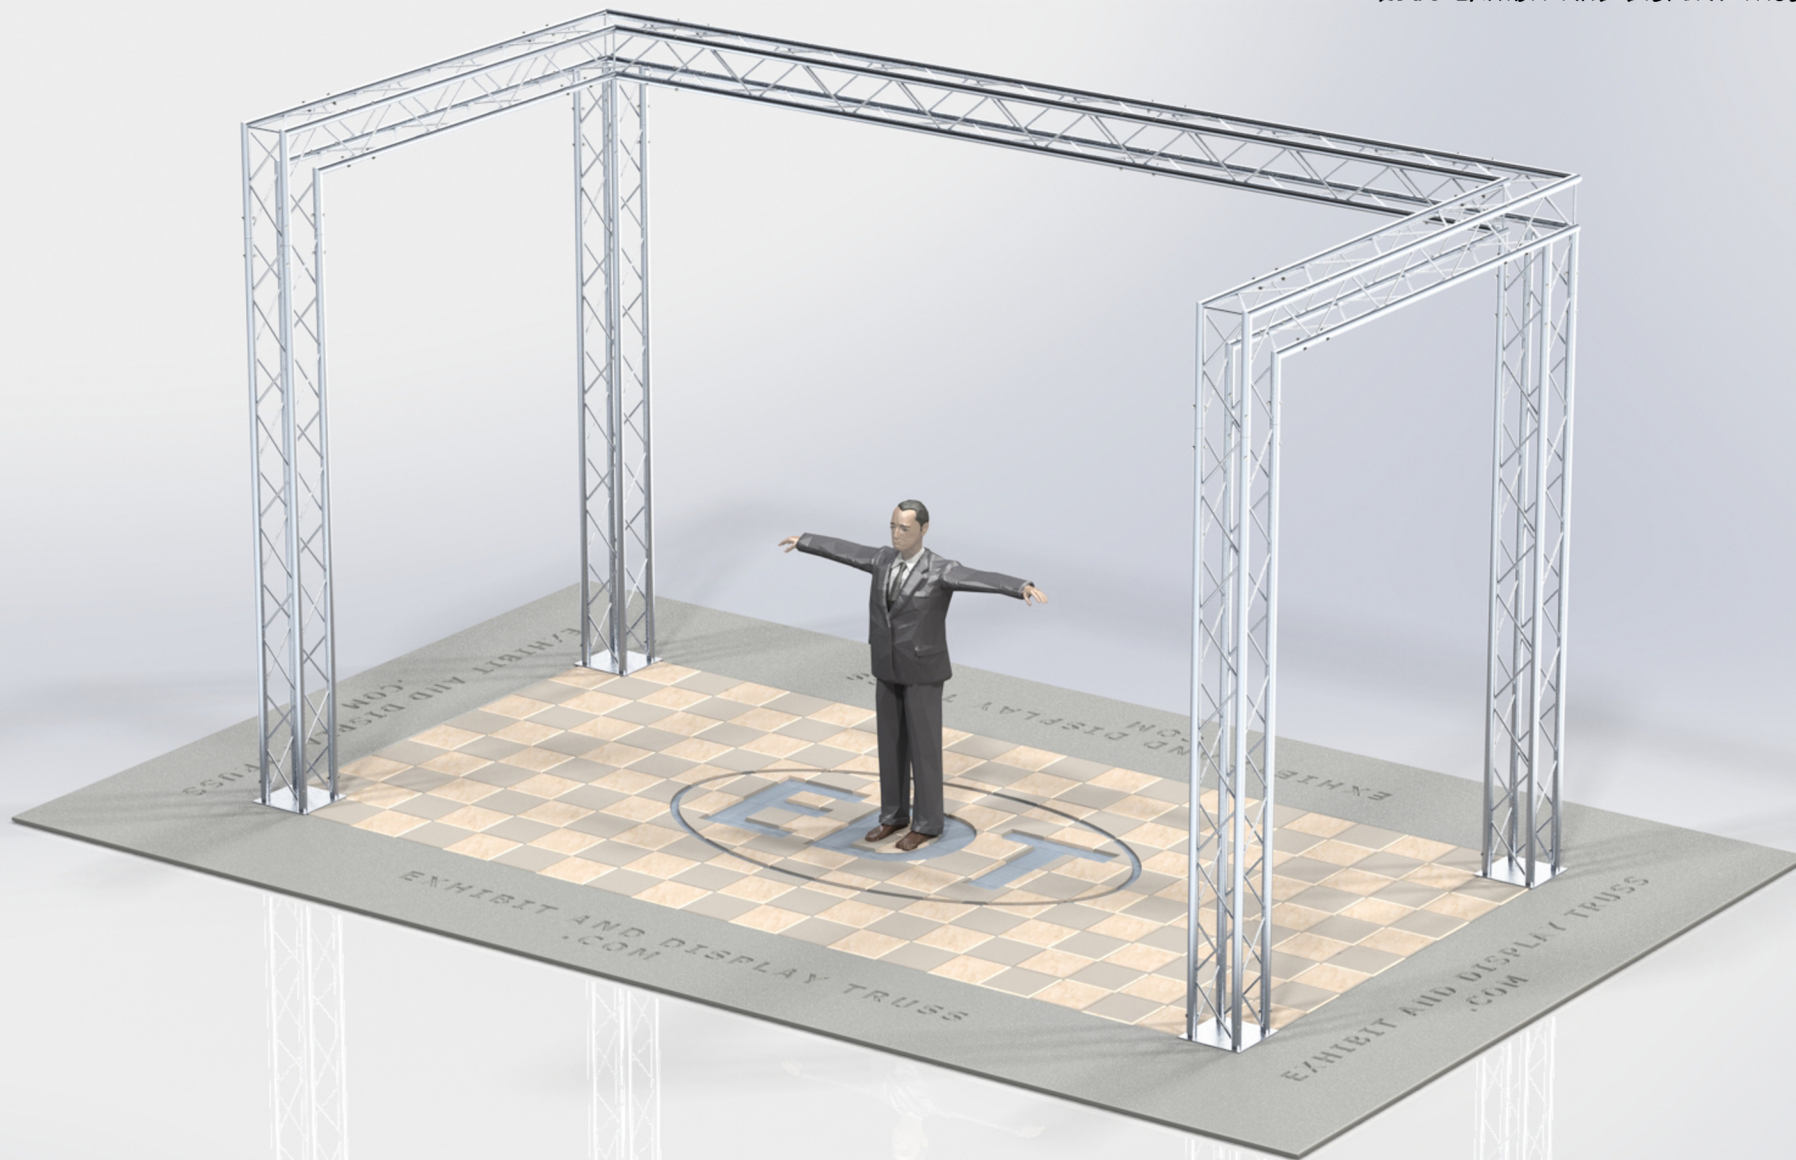

KIT: B22-124

12" Wide Aluminum Truss. 2" Chords with 1/2" Webs

©2015 EXHIBIT AND DISPLAY TRUSS.COM

Toll Free: 855-323-4866
Email: info@exhibitanddisplaytruss.com

ExhibitAndDisplayTruss.com

KIT: B22-124

12" Wide Aluminum Truss. 2" Chords with 1/2" Webs

©2015 EXHIBIT AND DISPLAY TRUSS.COM

EXPLODED VIEW

ITEM NO.	PART NUMBER	DESCRIPTION	QTY.
①	EDT12-BP4	Box Base Plate	4
②	EDT12-B6	6'-0" Box Truss	3
③	EDT12-B10	10'-0" Box Truss	5
④	EDT12-B2W90	2 Way 90° Junction	2
⑤	EDT12-B3W90	3 Way 90° Junction	2

KIT: B22-124

12" Wide Aluminum Truss. 2" Chords with 1/2" Webs

©2015 EXHIBIT AND DISPLAY TRUSS.COM

TOP VIEW
UNITS: FEET & INCHES

Toll Free: 855-323-4866
Email: info@exhibitanddisplaytruss.com

ExhibitAndDisplayTruss.com

KIT: B22-124

12" Wide Aluminum Truss. 2" Chords with 1/2" Webs

©2015 EXHIBIT AND DISPLAY TRUSS.COM

FRONT VIEW
UNITS: FEET & INCHES

KIT: B22-124

12" Wide Aluminum Truss. 2" Chords with 1/2" Webs

©2015 EXHIBIT AND DISPLAY TRUSS.COM