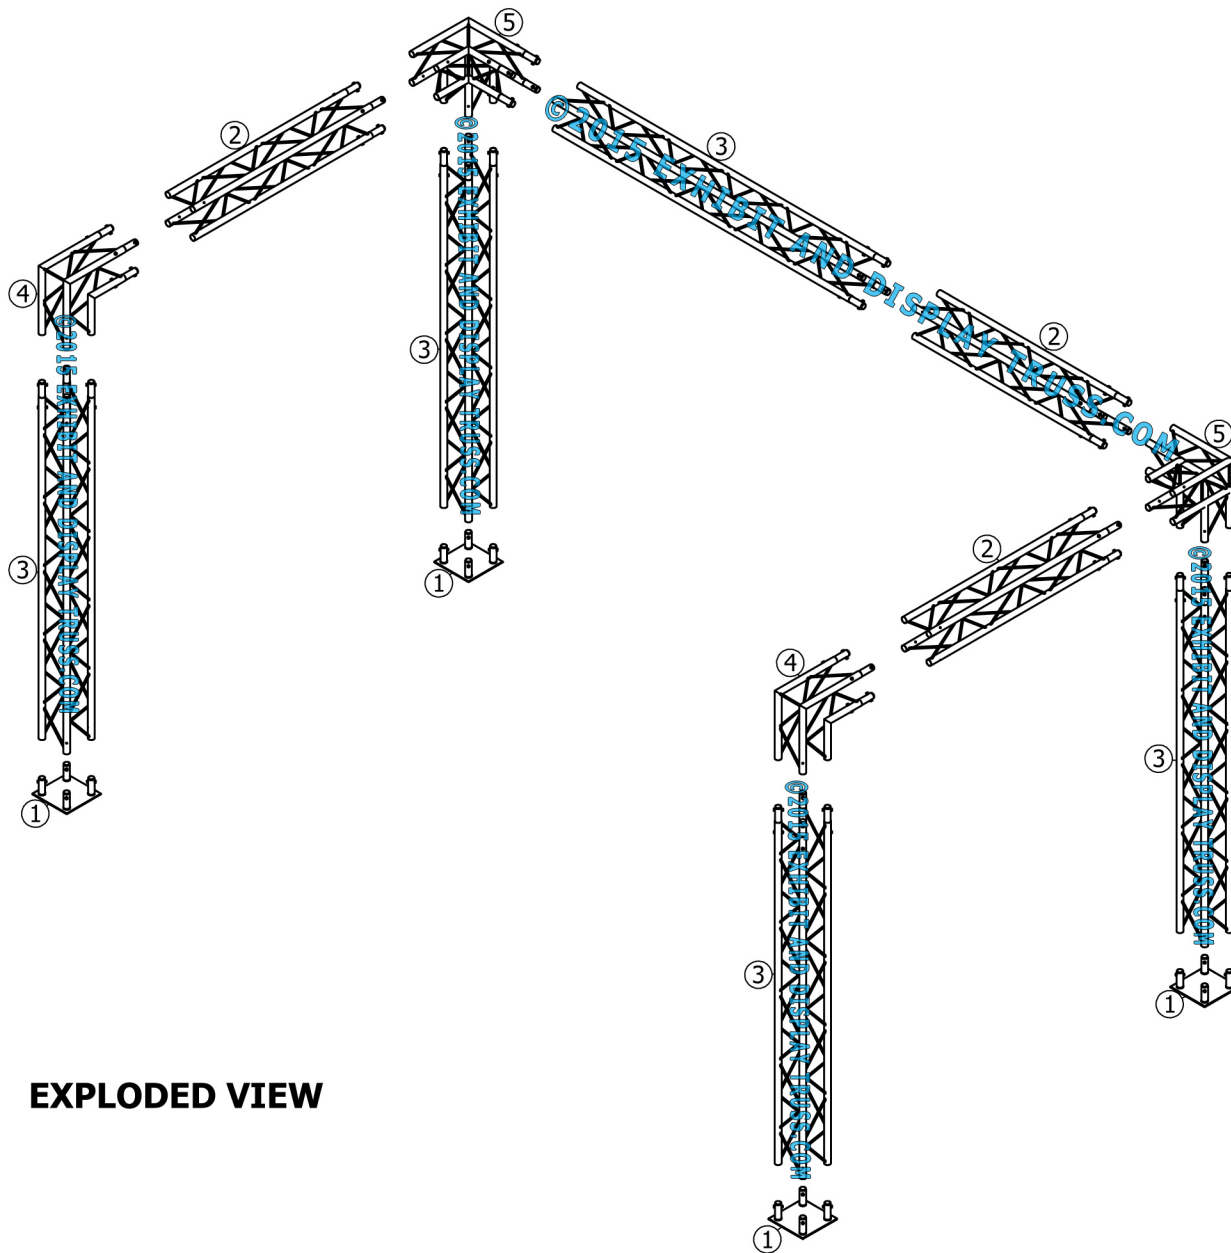

KIT: B22-124

12" Wide Aluminum Truss. 2" Chords with 1/2" Webs

©2015 EXHIBIT AND DISPLAY TRUSS.COM

Toll Free: 855-323-4866
Email: info@exhibitanddisplaytruss.com

ExhibitAndDisplayTruss.com

KIT: B22-124

12" Wide Aluminum Truss. 2" Chords with 1/2" Webs

©2015 EXHIBIT AND DISPLAY TRUSS.COM

EXPLODED VIEW

ITEM NO.	PART NUMBER	DESCRIPTION	QTY.
①	EDT12-BP4	Box Base Plate	4
②	EDT12-B6	6'-0" Box Truss	3
③	EDT12-B10	10'-0" Box Truss	5
④	EDT12-B2W90	2 Way 90° Junction	2
⑤	EDT12-B3W90	3 Way 90° Junction	2

KIT: B22-124

12" Wide Aluminum Truss. 2" Chords with 1/2" Webs

©2015 EXHIBIT AND DISPLAY TRUSS.COM

TOP VIEW
UNITS: FEET & INCHES

Toll Free: 855-323-4866
Email: info@exhibitanddisplaytruss.com

ExhibitAndDisplayTruss.com

KIT: B22-124

12" Wide Aluminum Truss. 2" Chords with 1/2" Webs

©2015 EXHIBIT AND DISPLAY TRUSS.COM

FRONT VIEW
UNITS: FEET & INCHES

KIT: B22-124

12" Wide Aluminum Truss. 2" Chords with 1/2" Webs

©2015 EXHIBIT AND DISPLAY TRUSS.COM