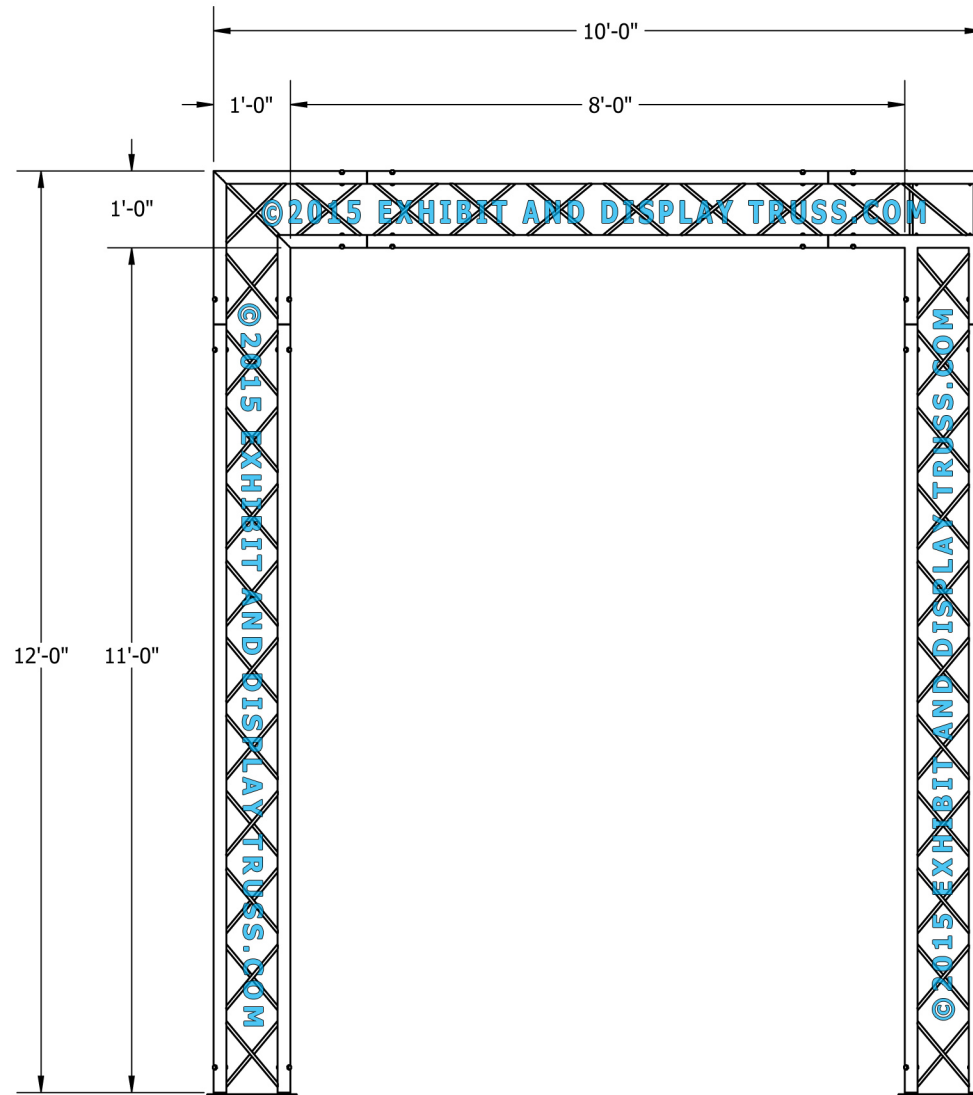

©2015 EXHIBIT AND DISPLAY TRUSS.COM

EXPLODED VIEW

ITEM NO.	PART NUMBER	DESCRIPTION	QTY.
①	EDT12-BP4	Box Base Plate	4
②	EDT12-B6	6'-0" Box Truss	3
③	EDT12-B10	10'-0" Box Truss	5
④	EDT12-B2W90	2 Way 90° Junction	2
⑤	EDT12-B3W90	3 Way 90° Junction	2

KIT: B22-124

12" Wide Aluminum Truss. 2" Chords with 1/2" Webs

©2015 EXHIBIT AND DISPLAY TRUSS.COM

TOP VIEW
UNITS: FEET & INCHES

Toll Free: 855-323-4866
Email: info@exhibitanddisplaytruss.com

ExhibitAndDisplayTruss.com

KIT: B22-124

12" Wide Aluminum Truss. 2" Chords with 1/2" Webs

©2015 EXHIBIT AND DISPLAY TRUSS.COM

FRONT VIEW
UNITS: FEET & INCHES

KIT: B22-124

12" Wide Aluminum Truss. 2" Chords with 1/2" Webs

©2015 EXHIBIT AND DISPLAY TRUSS.COM

SIDE VIEW
UNITS: FEET & INCHES

Toll Free: 855-323-4866
Email: info@exhibitanddisplaytruss.com

ExhibitAndDisplayTruss.com