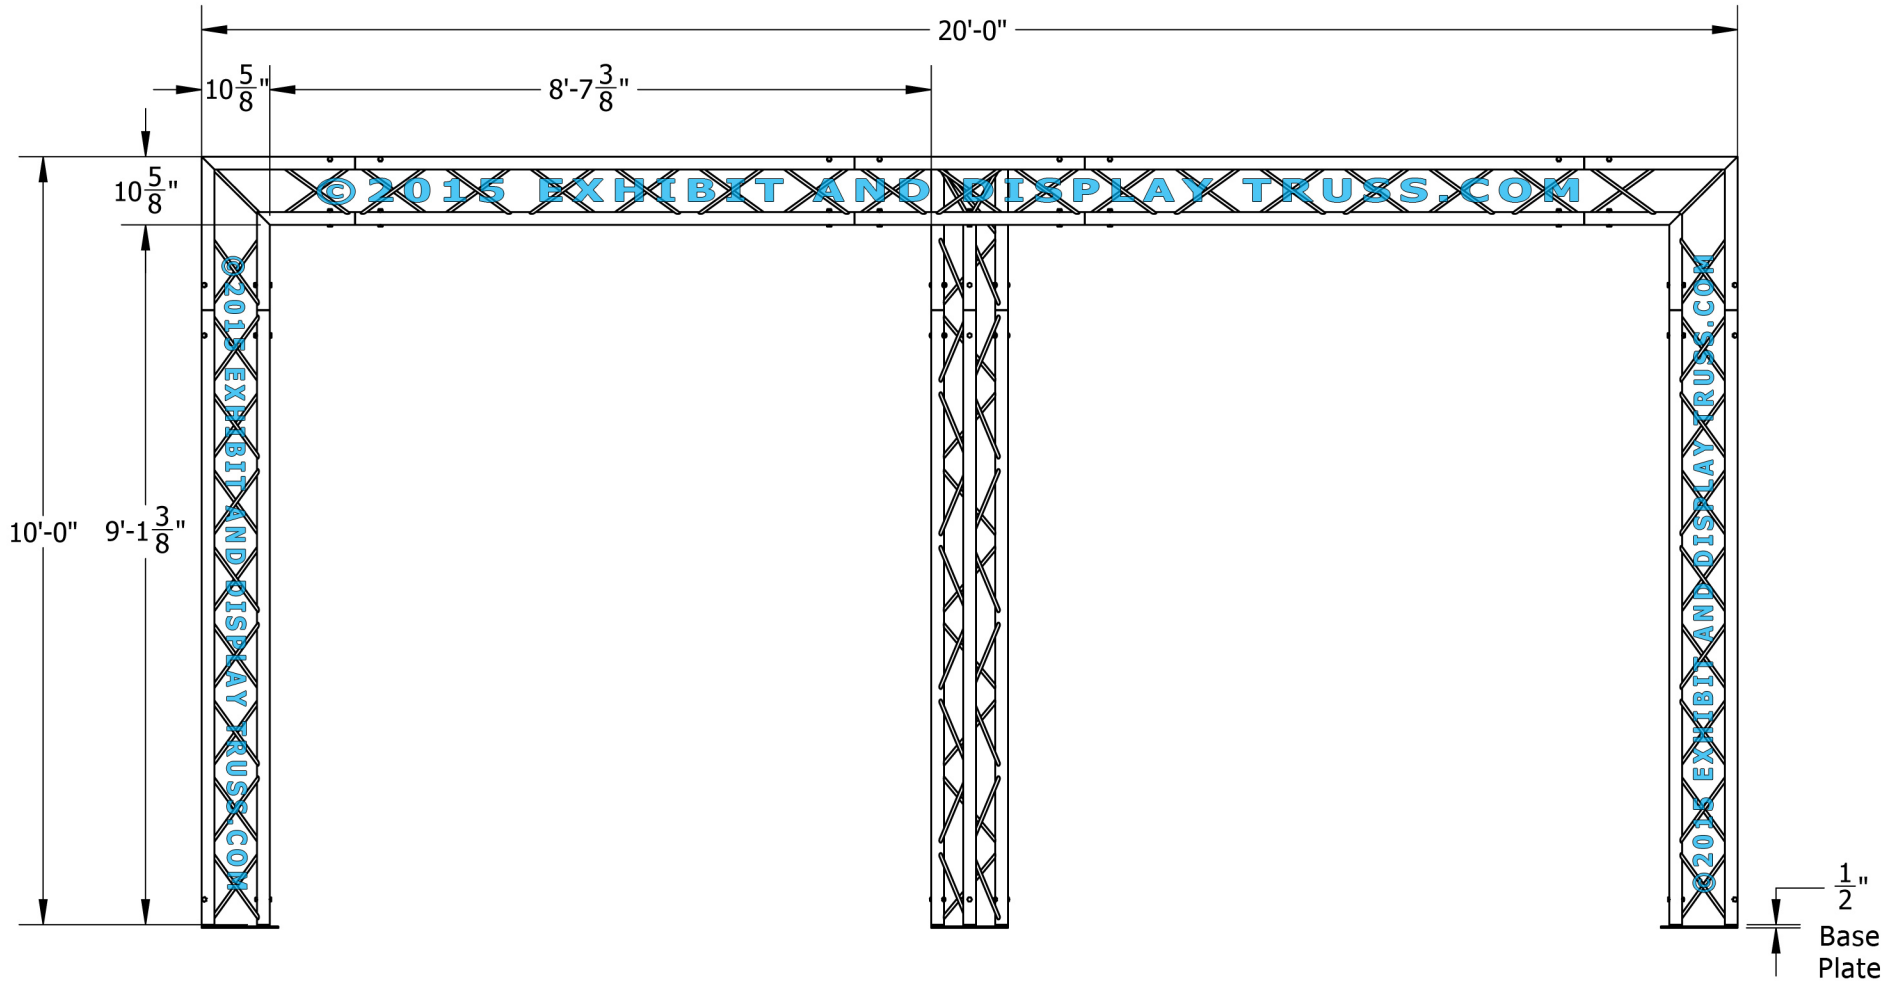

©2015 EXHIBIT AND DISPLAY TRUSS.COM

EXPLODED VIEW

ITEM NO.	PART NUMBER	DESCRIPTION	QTY.
①	EDT12-BP3	Tri Base Plate (Square)	3
②	EDT12-T6	6'-0" Tri Truss	1
③	EDT12-T6-6	6'-6" Tri Truss	2
④	EDT12-T8	8'-0" Tri Truss	3
⑤	EDT12-T2W90A	2 Way 90° Junction Apex In	3
⑥	EDT12-T3WT	3 Way 90° "T" Junction ApexUp/Down	1

KIT: B23-123

12" Wide Aluminum Truss. 2" Chords with 1/2" Webs

©2015 EXHIBIT AND DISPLAY TRUSS.COM

TOP VIEW
UNITS: FEET & INCHES

KIT: B23-123

12" Wide Aluminum Truss. 2" Chords with 1/2" Webs

©2015 EXHIBIT AND DISPLAY TRUSS.COM

FRONT VIEW
UNITS: FEET & INCHES

KIT: B23-123

12" Wide Aluminum Truss. 2" Chords with 1/2" Webs

©2015 EXHIBIT AND DISPLAY TRUSS.COM

SIDE VIEW
UNITS: FEET & INCHES