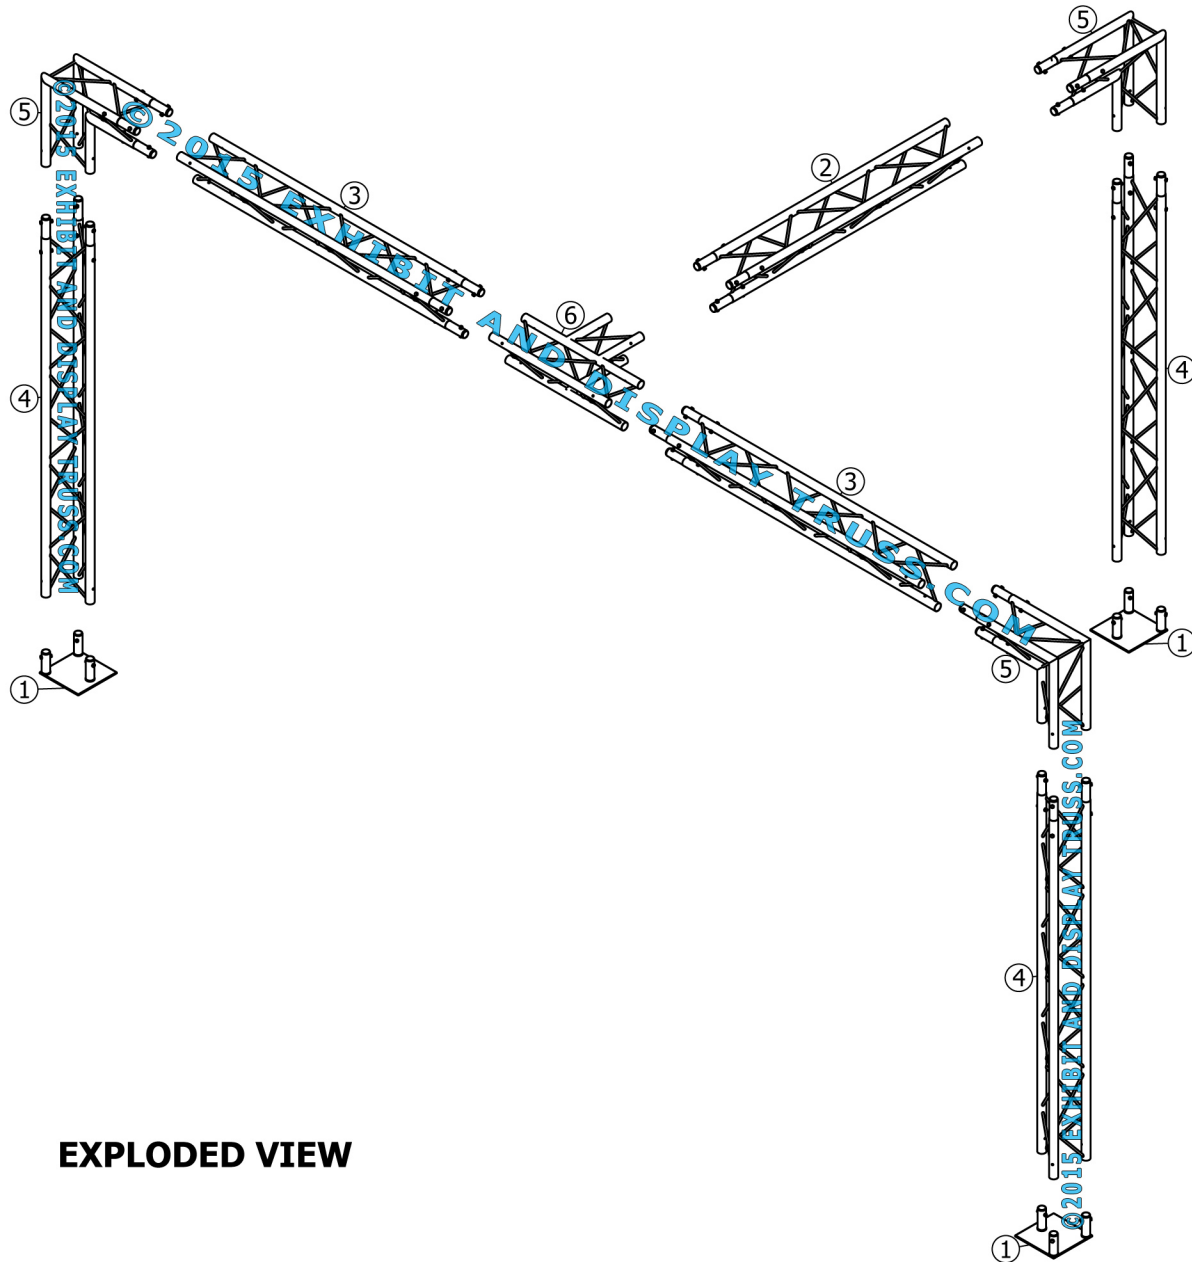

KIT: B23-123

12" Wide Aluminum Truss. 2" Chords with 1/2" Webs

©2015 EXHIBIT AND DISPLAY TRUSS.COM

Toll Free: 855-323-4866
Email: info@exhibitanddisplaytruss.com

ExhibitAndDisplayTruss.com

KIT: B23-123

12" Wide Aluminum Truss. 2" Chords with 1/2" Webs

©2015 EXHIBIT AND DISPLAY TRUSS.COM

EXPLODED VIEW

ITEM NO.	PART NUMBER	DESCRIPTION	QTY.
①	EDT12-BP3	Tri Base Plate (Square)	3
②	EDT12-T6	6'-0" Tri Truss	1
③	EDT12-T6-6	6'-6" Tri Truss	2
④	EDT12-T8	8'-0" Tri Truss	3
⑤	EDT12-T2W90A	2 Way 90° Junction Apex In	3
⑥	EDT12-T3WT	3 Way 90° "T" Junction ApexUp/Down	1

KIT: B23-123

12" Wide Aluminum Truss. 2" Chords with 1/2" Webs

©2015 EXHIBIT AND DISPLAY TRUSS.COM

TOP VIEW
UNITS: FEET & INCHES

KIT: B23-123

12" Wide Aluminum Truss. 2" Chords with 1/2" Webs

©2015 EXHIBIT AND DISPLAY TRUSS.COM

FRONT VIEW
UNITS: FEET & INCHES

KIT: B23-123

12" Wide Aluminum Truss. 2" Chords with 1/2" Webs

©2015 EXHIBIT AND DISPLAY TRUSS.COM

SIDE VIEW
UNITS: FEET & INCHES