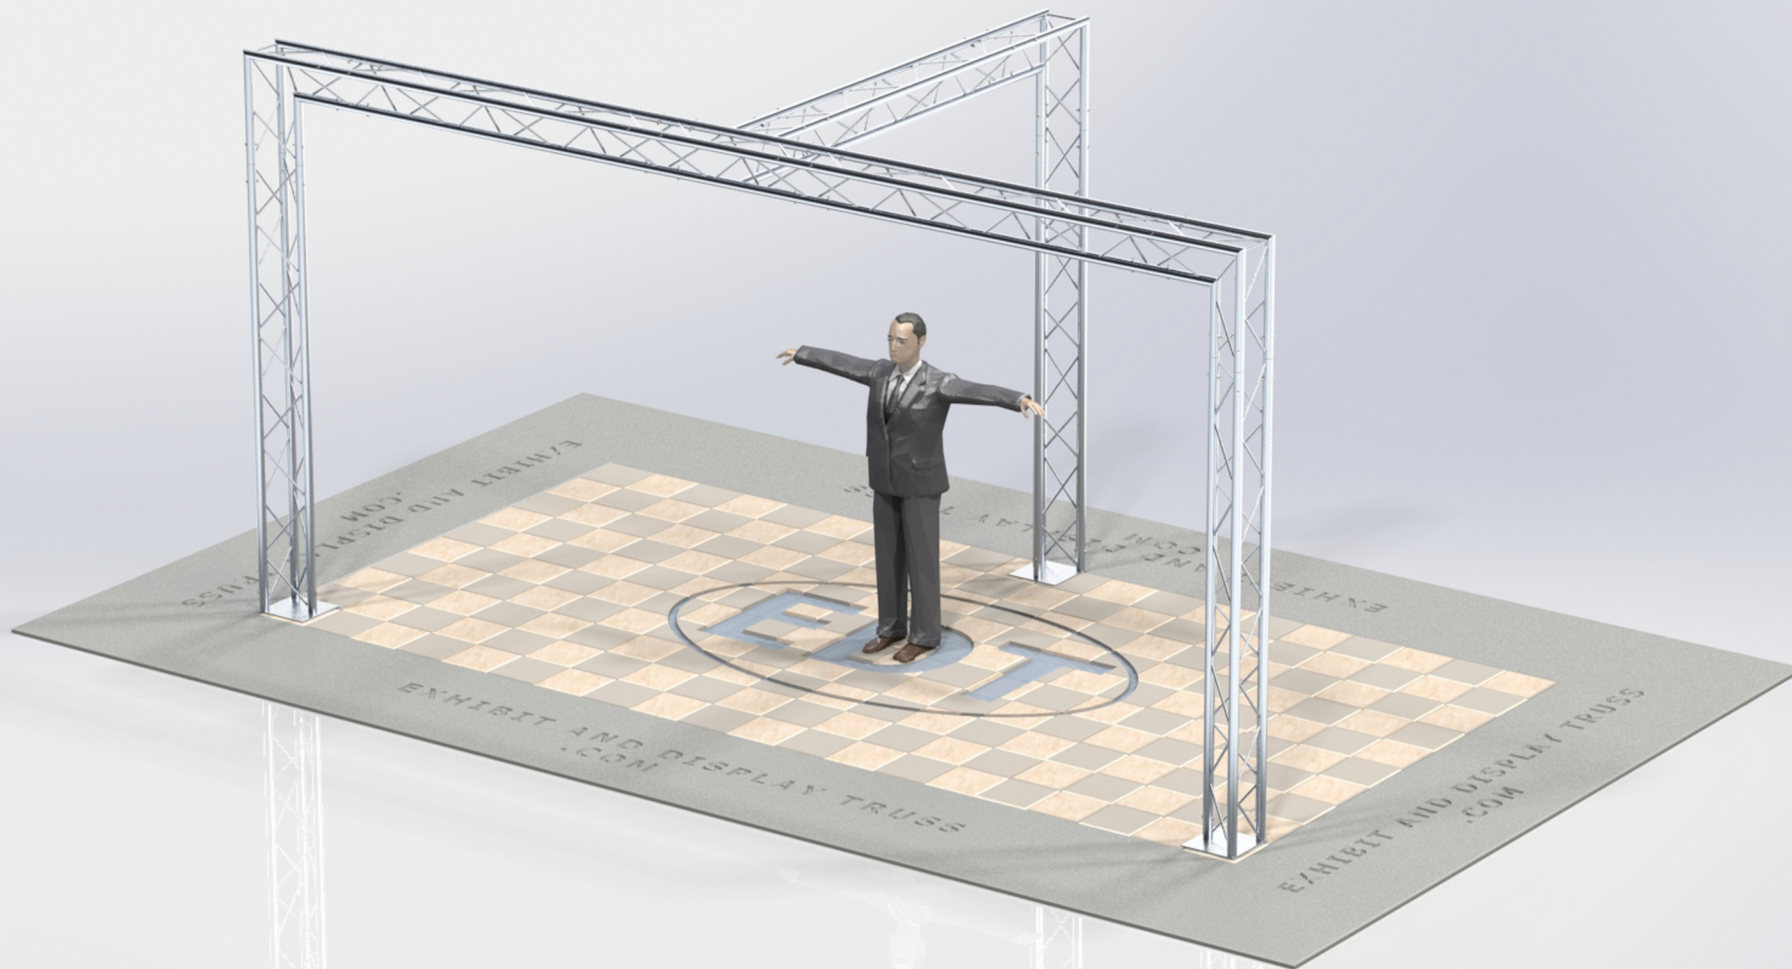

KIT: B23-123

12" Wide Aluminum Truss. 2" Chords with 1/2" Webs

©2015 EXHIBIT AND DISPLAY TRUSS.COM

Toll Free: 855-323-4866
Email: info@exhibitanddisplaytruss.com

ExhibitAndDisplayTruss.com

KIT: B23-123

12" Wide Aluminum Truss. 2" Chords with 1/2" Webs

©2015 EXHIBIT AND DISPLAY TRUSS.COM

EXPLODED VIEW

ITEM NO.	PART NUMBER	DESCRIPTION	QTY.
①	EDT12-BP3	Tri Base Plate (Square)	3
②	EDT12-T6	6'-0" Tri Truss	1
③	EDT12-T6-6	6'-6" Tri Truss	2
④	EDT12-T8	8'-0" Tri Truss	3
⑤	EDT12-T2W90A	2 Way 90° Junction Apex In	3
⑥	EDT12-T3WT	3 Way 90° "T" Junction ApexUp/Down	1

KIT: B23-123

12" Wide Aluminum Truss. 2" Chords with 1/2" Webs

©2015 EXHIBIT AND DISPLAY TRUSS.COM

TOP VIEW
UNITS: FEET & INCHES

KIT: B23-123

12" Wide Aluminum Truss. 2" Chords with 1/2" Webs

©2015 EXHIBIT AND DISPLAY TRUSS.COM

FRONT VIEW
UNITS: FEET & INCHES

KIT: B23-123

12" Wide Aluminum Truss. 2" Chords with 1/2" Webs

©2015 EXHIBIT AND DISPLAY TRUSS.COM

SIDE VIEW
UNITS: FEET & INCHES