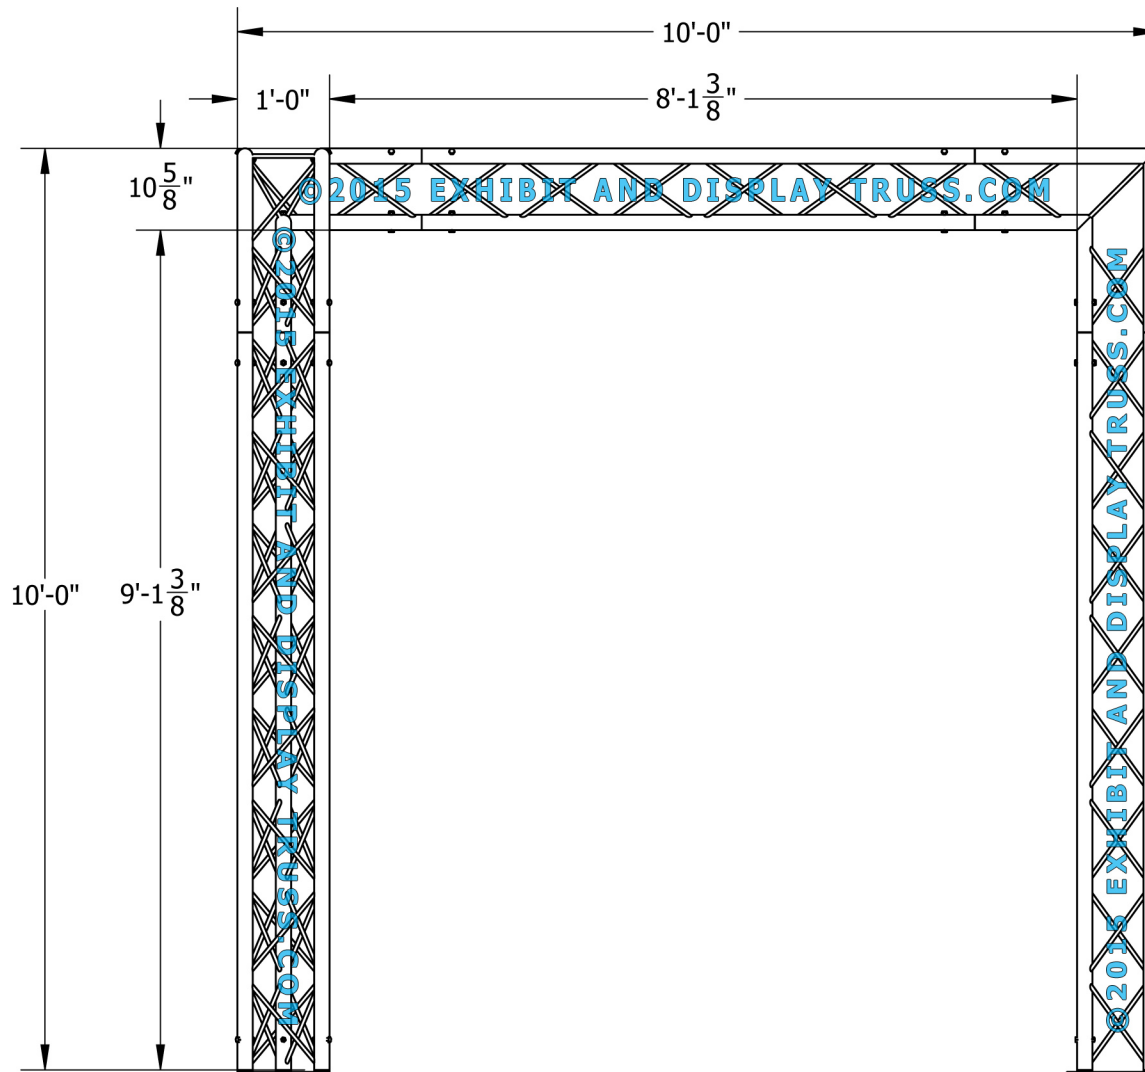

KIT: B23-123

12" Wide Aluminum Truss. 2" Chords with 1/2" Webs

©2015 EXHIBIT AND DISPLAY TRUSS.COM

Toll Free: 855-323-4866
Email: info@exhibitanddisplaytruss.com

ExhibitAndDisplayTruss.com

KIT: B23-123

12" Wide Aluminum Truss. 2" Chords with 1/2" Webs

©2015 EXHIBIT AND DISPLAY TRUSS.COM

EXPLODED VIEW

ITEM NO.	PART NUMBER	DESCRIPTION	QTY.
①	EDT12-BP3	Tri Base Plate (Square)	3
②	EDT12-T6	6'-0" Tri Truss	1
③	EDT12-T6-6	6'-6" Tri Truss	2
④	EDT12-T8	8'-0" Tri Truss	3
⑤	EDT12-T2W90A	2 Way 90° Junction Apex In	3
⑥	EDT12-T3WT	3 Way 90° "T" Junction ApexUp/Down	1

KIT: B23-123

12" Wide Aluminum Truss. 2" Chords with 1/2" Webs

©2015 EXHIBIT AND DISPLAY TRUSS.COM

TOP VIEW
UNITS: FEET & INCHES

KIT: B23-123

12" Wide Aluminum Truss. 2" Chords with 1/2" Webs

©2015 EXHIBIT AND DISPLAY TRUSS.COM

FRONT VIEW
UNITS: FEET & INCHES

KIT: B23-123

12" Wide Aluminum Truss. 2" Chords with 1/2" Webs

©2015 EXHIBIT AND DISPLAY TRUSS.COM

SIDE VIEW
UNITS: FEET & INCHES