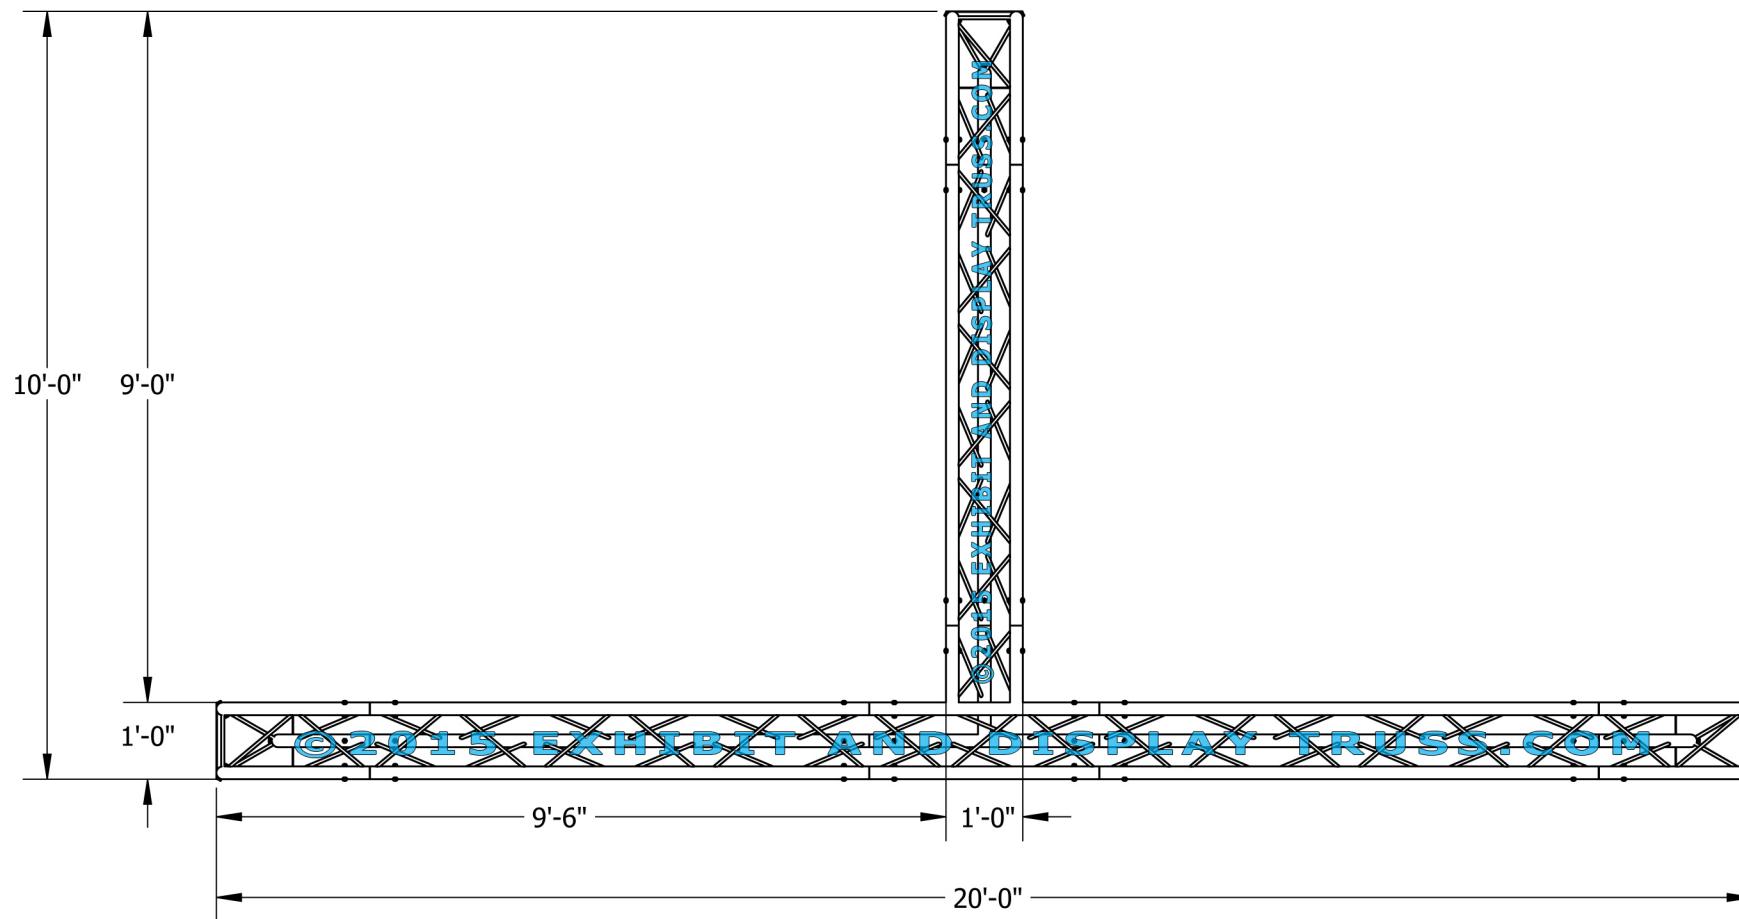

KIT: B23-123

12" Wide Aluminum Truss. 2" Chords with 1/2" Webs

©2015 EXHIBIT AND DISPLAY TRUSS.COM

Toll Free: 855-323-4866
Email: info@exhibitanddisplaytruss.com

ExhibitAndDisplayTruss.com

KIT: B23-123

12" Wide Aluminum Truss. 2" Chords with 1/2" Webs

©2015 EXHIBIT AND DISPLAY TRUSS.COM

EXPLODED VIEW

ITEM NO.	PART NUMBER	DESCRIPTION	QTY.
①	EDT12-BP3	Tri Base Plate (Square)	3
②	EDT12-T6	6'-0" Tri Truss	1
③	EDT12-T6-6	6'-6" Tri Truss	2
④	EDT12-T8	8'-0" Tri Truss	3
⑤	EDT12-T2W90A	2 Way 90° Junction Apex In	3
⑥	EDT12-T3WT	3 Way 90° "T" Junction ApexUp/Down	1

KIT: B23-123

12" Wide Aluminum Truss. 2" Chords with 1/2" Webs

©2015 EXHIBIT AND DISPLAY TRUSS.COM

TOP VIEW
UNITS: FEET & INCHES

KIT: B23-123

12" Wide Aluminum Truss. 2" Chords with 1/2" Webs

©2015 EXHIBIT AND DISPLAY TRUSS.COM

FRONT VIEW
UNITS: FEET & INCHES

KIT: B23-123

12" Wide Aluminum Truss. 2" Chords with 1/2" Webs

©2015 EXHIBIT AND DISPLAY TRUSS.COM

SIDE VIEW
UNITS: FEET & INCHES