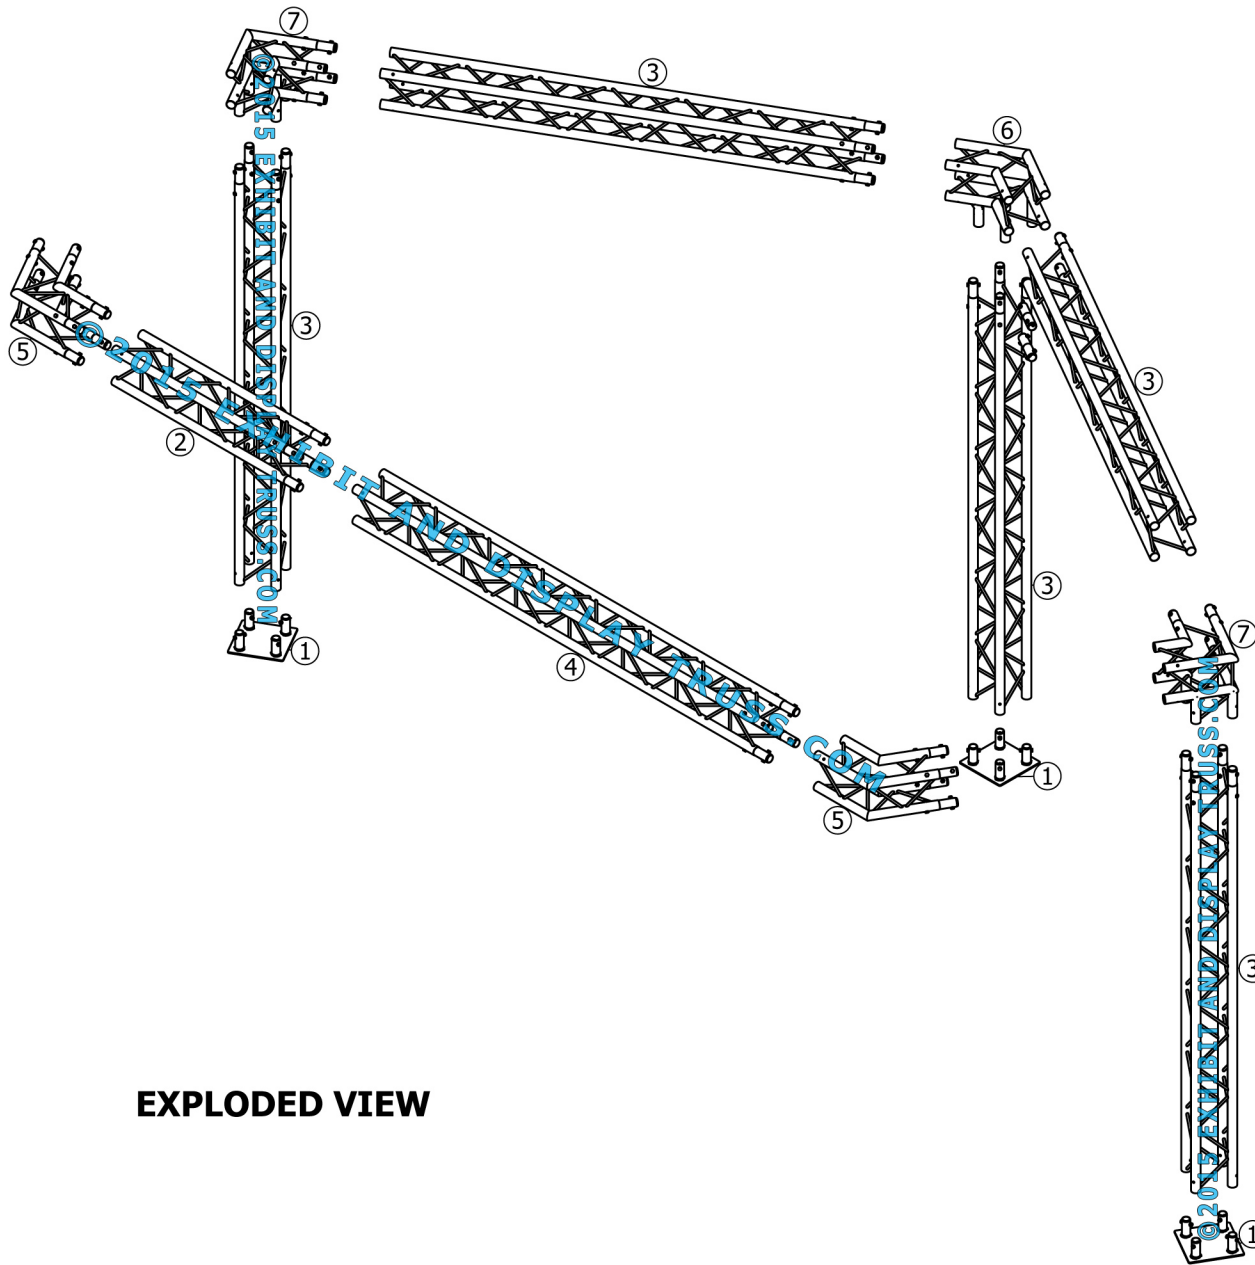

KIT: B24-104

10" Wide Aluminum Truss. 2" Chords with 1/2" Webs

©2015 EXHIBIT AND DISPLAY TRUSS.COM

Toll Free: 855-323-4866
Email: info@exhibitanddisplaytruss.com

ExhibitAndDisplayTruss.com

KIT: B24-104

10" Wide Aluminum Truss. 2" Chords with 1/2" Webs

©2015 EXHIBIT AND DISPLAY TRUSS.COM

EXPLODED VIEW

ITEM NO.	PART NUMBER	DESCRIPTION	QTY.
①	EDT10-BP4	Box Base Plate	3
②	EDT10-B1.289	1.289m Box Truss	1
③	EDT10-B2.6	2.6m Box Truss	5
④	EDT10-B3.0	3.0m Box Truss	1
⑤	EDT10-B2W120	2 Way 120° Junction	2
⑥	EDT10-B3W120	3 Way 120° Junction (Custom)	1
⑦	EDT10-B3W90	3 Way 90° Junction	2

KIT: B24-104

10" Wide Aluminum Truss. 2" Chords with 1/2" Webs

©2015 EXHIBIT AND DISPLAY TRUSS.COM

Top View
Units: Feet & Inches
[Meters]

KIT: B24-104

10" Wide Aluminum Truss. 2" Chords with 1/2" Webs

©2015 EXHIBIT AND DISPLAY TRUSS.COM

Front View
Units: Feet & Inches
[Meters]

KIT: B24-104

10" Wide Aluminum Truss. 2" Chords with 1/2" Webs

©2015 EXHIBIT AND DISPLAY TRUSS.COM

SIDE VIEW
UNITS: FEET & INCHES
[METRES]