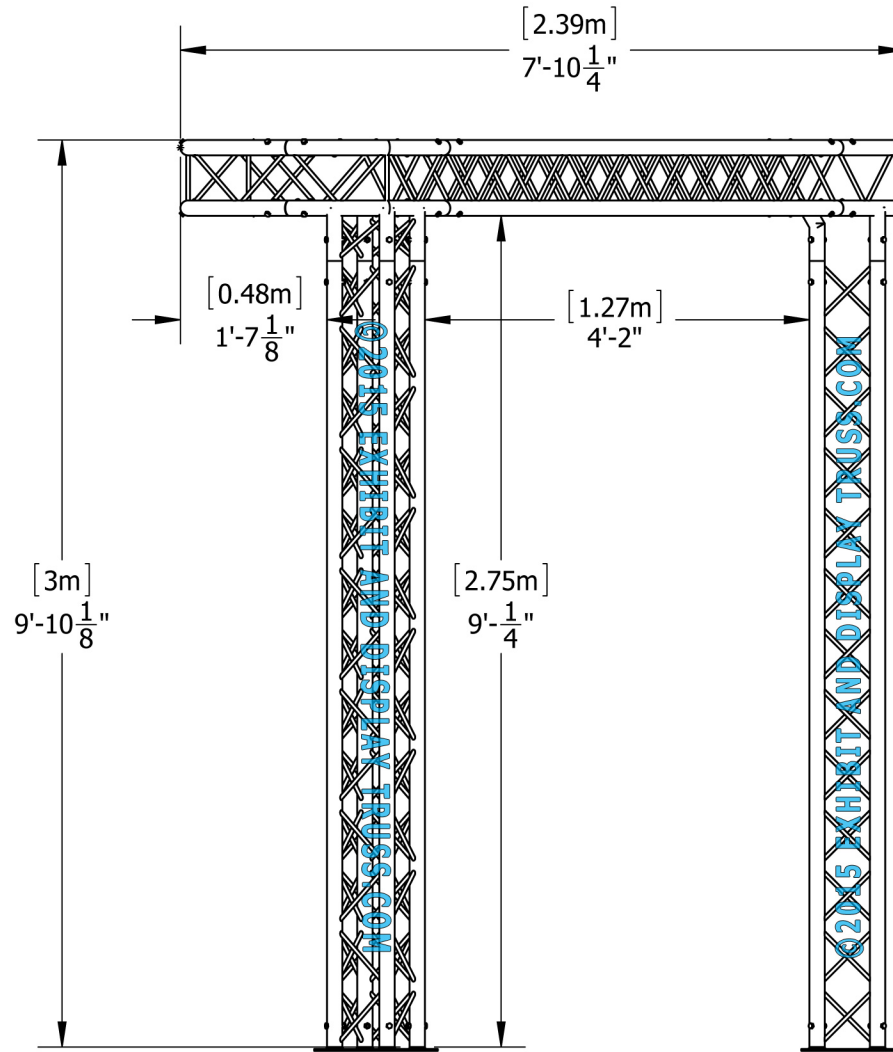

KIT: B24-104

10" Wide Aluminum Truss. 2" Chords with 1/2" Webs

©2015 EXHIBIT AND DISPLAY TRUSS.COM

Toll Free: 855-323-4866
Email: info@exhibitanddisplaytruss.com

ExhibitAndDisplayTruss.com

KIT: B24-104

10" Wide Aluminum Truss. 2" Chords with 1/2" Webs

©2015 EXHIBIT AND DISPLAY TRUSS.COM

EXPLODED VIEW

ITEM NO.	PART NUMBER	DESCRIPTION	QTY.
①	EDT10-BP4	Box Base Plate	3
②	EDT10-B1.289	1.289m Box Truss	1
③	EDT10-B2.6	2.6m Box Truss	5
④	EDT10-B3.0	3.0m Box Truss	1
⑤	EDT10-B2W120	2 Way 120° Junction	2
⑥	EDT10-B3W120	3 Way 120° Junction (Custom)	1
⑦	EDT10-B3W90	3 Way 90° Junction	2

KIT: B24-104

10" Wide Aluminum Truss. 2" Chords with 1/2" Webs

©2015 EXHIBIT AND DISPLAY TRUSS.COM

Top View
Units: Feet & Inches
[Meters]

KIT: B24-104

10" Wide Aluminum Truss. 2" Chords with 1/2" Webs

©2015 EXHIBIT AND DISPLAY TRUSS.COM

Front View
Units: Feet & Inches
[Meters]

KIT: B24-104

10" Wide Aluminum Truss. 2" Chords with 1/2" Webs

©2015 EXHIBIT AND DISPLAY TRUSS.COM

SIDE VIEW
UNITS: FEET & INCHES
[METRES]