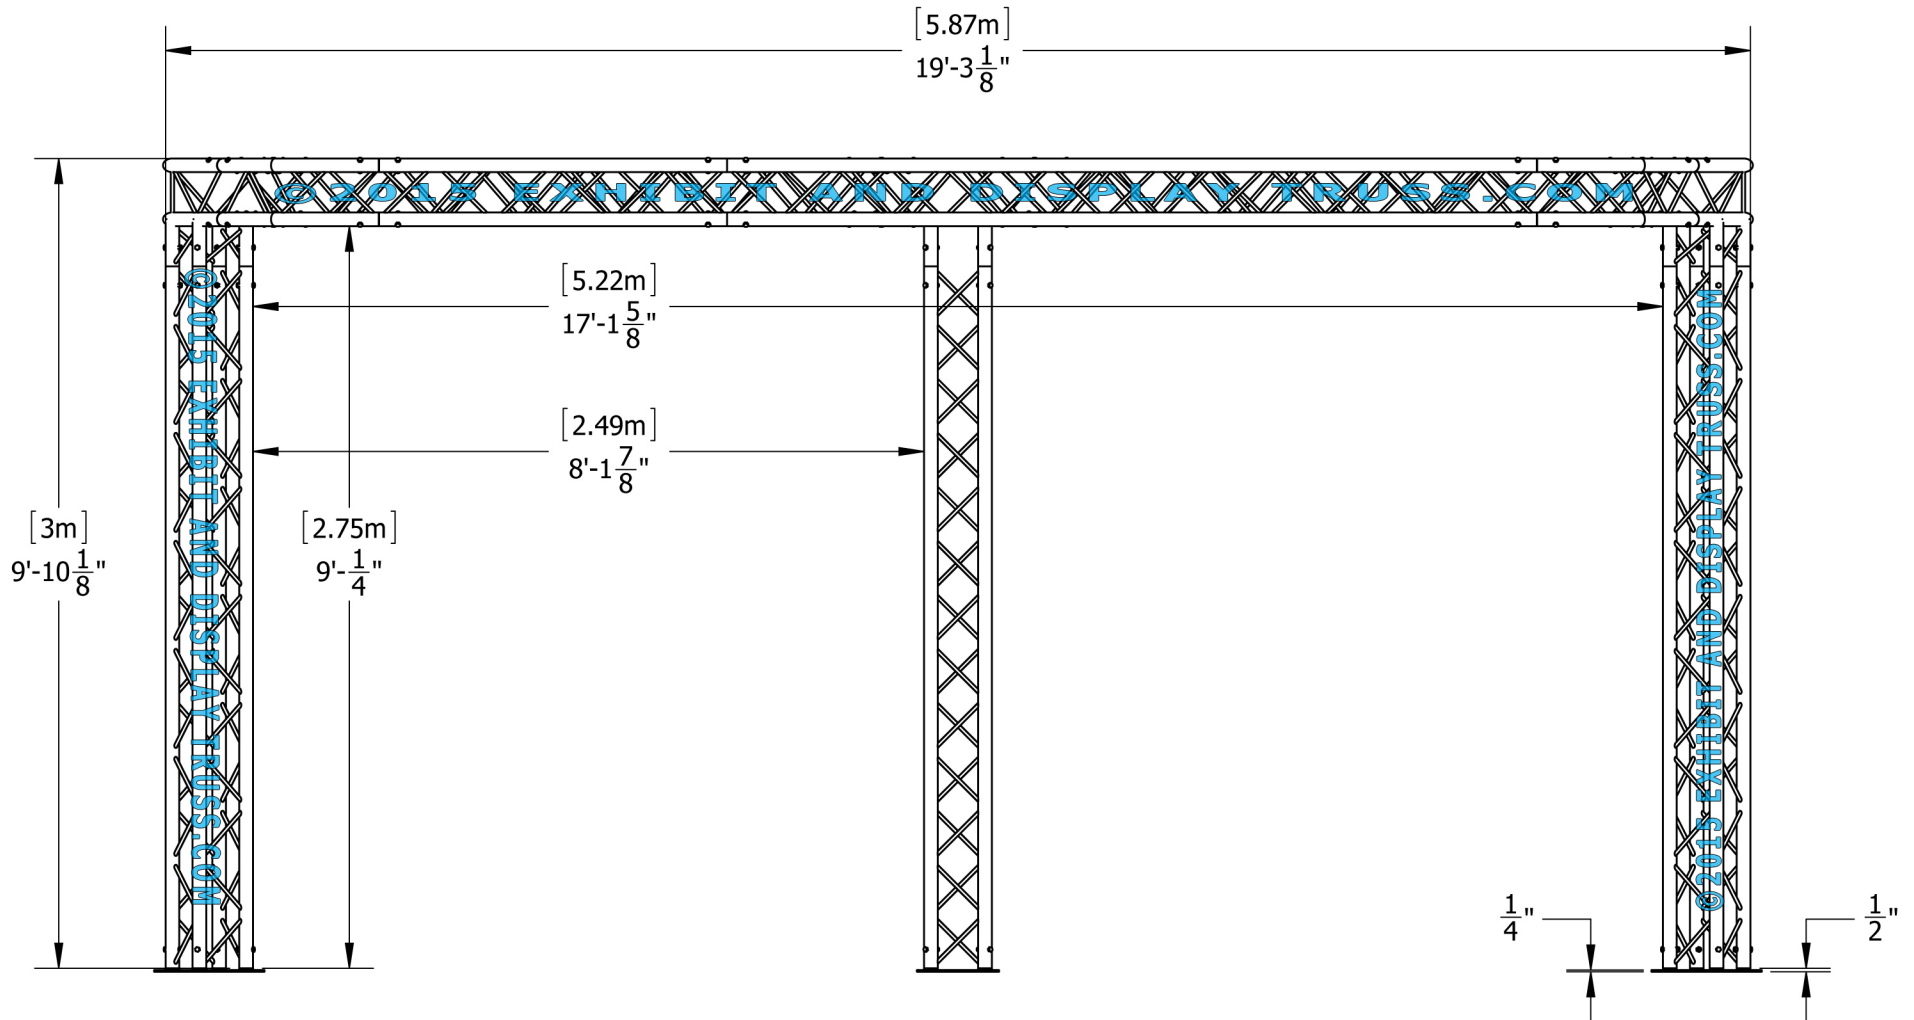

KIT: B24-104

10" Wide Aluminum Truss. 2" Chords with 1/2" Webs

©2015 EXHIBIT AND DISPLAY TRUSS.COM

Toll Free: 855-323-4866
Email: info@exhibitanddisplaytruss.com

ExhibitAndDisplayTruss.com

KIT: B24-104

10" Wide Aluminum Truss. 2" Chords with 1/2" Webs

©2015 EXHIBIT AND DISPLAY TRUSS.COM

EXPLODED VIEW

ITEM NO.	PART NUMBER	DESCRIPTION	QTY.
①	EDT10-BP4	Box Base Plate	3
②	EDT10-B1.289	1.289m Box Truss	1
③	EDT10-B2.6	2.6m Box Truss	5
④	EDT10-B3.0	3.0m Box Truss	1
⑤	EDT10-B2W120	2 Way 120° Junction	2
⑥	EDT10-B3W120	3 Way 120° Junction (Custom)	1
⑦	EDT10-B3W90	3 Way 90° Junction	2

KIT: B24-104

10" Wide Aluminum Truss. 2" Chords with 1/2" Webs

©2015 EXHIBIT AND DISPLAY TRUSS.COM

Top View
Units: Feet & Inches
[Meters]

KIT: B24-104

10" Wide Aluminum Truss. 2" Chords with 1/2" Webs

©2015 EXHIBIT AND DISPLAY TRUSS.COM

Front View
Units: Feet & Inches
[Meters]

KIT: B24-104

10" Wide Aluminum Truss. 2" Chords with 1/2" Webs

©2015 EXHIBIT AND DISPLAY TRUSS.COM

SIDE VIEW
UNITS: FEET & INCHES
[METRES]