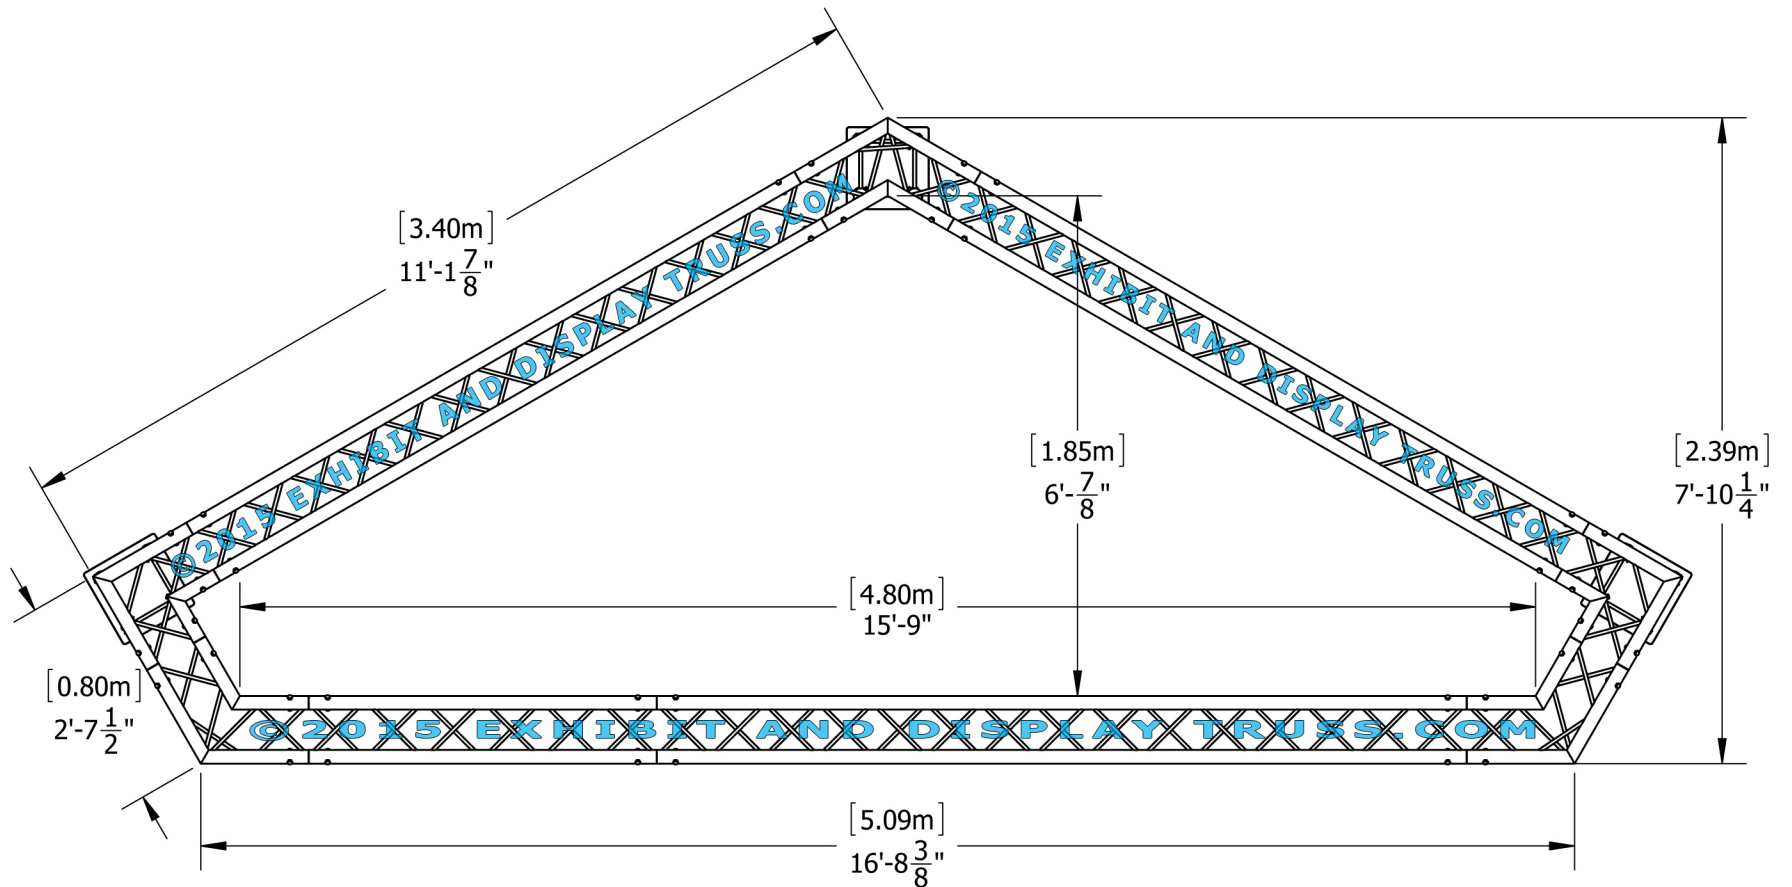

KIT: B24-104

10" Wide Aluminum Truss. 2" Chords with 1/2" Webs

©2015 EXHIBIT AND DISPLAY TRUSS.COM

Toll Free: 855-323-4866
Email: info@exhibitanddisplaytruss.com

ExhibitAndDisplayTruss.com

KIT: B24-104

10" Wide Aluminum Truss. 2" Chords with 1/2" Webs

©2015 EXHIBIT AND DISPLAY TRUSS.COM

EXPLODED VIEW

ITEM NO.	PART NUMBER	DESCRIPTION	QTY.
①	EDT10-BP4	Box Base Plate	3
②	EDT10-B1.289	1.289m Box Truss	1
③	EDT10-B2.6	2.6m Box Truss	5
④	EDT10-B3.0	3.0m Box Truss	1
⑤	EDT10-B2W120	2 Way 120° Junction	2
⑥	EDT10-B3W120	3 Way 120° Junction (Custom)	1
⑦	EDT10-B3W90	3 Way 90° Junction	2

KIT: B24-104

10" Wide Aluminum Truss. 2" Chords with 1/2" Webs

©2015 EXHIBIT AND DISPLAY TRUSS.COM

Top View
Units: Feet & Inches
[Meters]

KIT: B24-104

10" Wide Aluminum Truss. 2" Chords with 1/2" Webs

©2015 EXHIBIT AND DISPLAY TRUSS.COM

Front View
Units: Feet & Inches
[Meters]

KIT: B24-104

10" Wide Aluminum Truss. 2" Chords with 1/2" Webs

©2015 EXHIBIT AND DISPLAY TRUSS.COM

SIDE VIEW
UNITS: FEET & INCHES
[METRES]