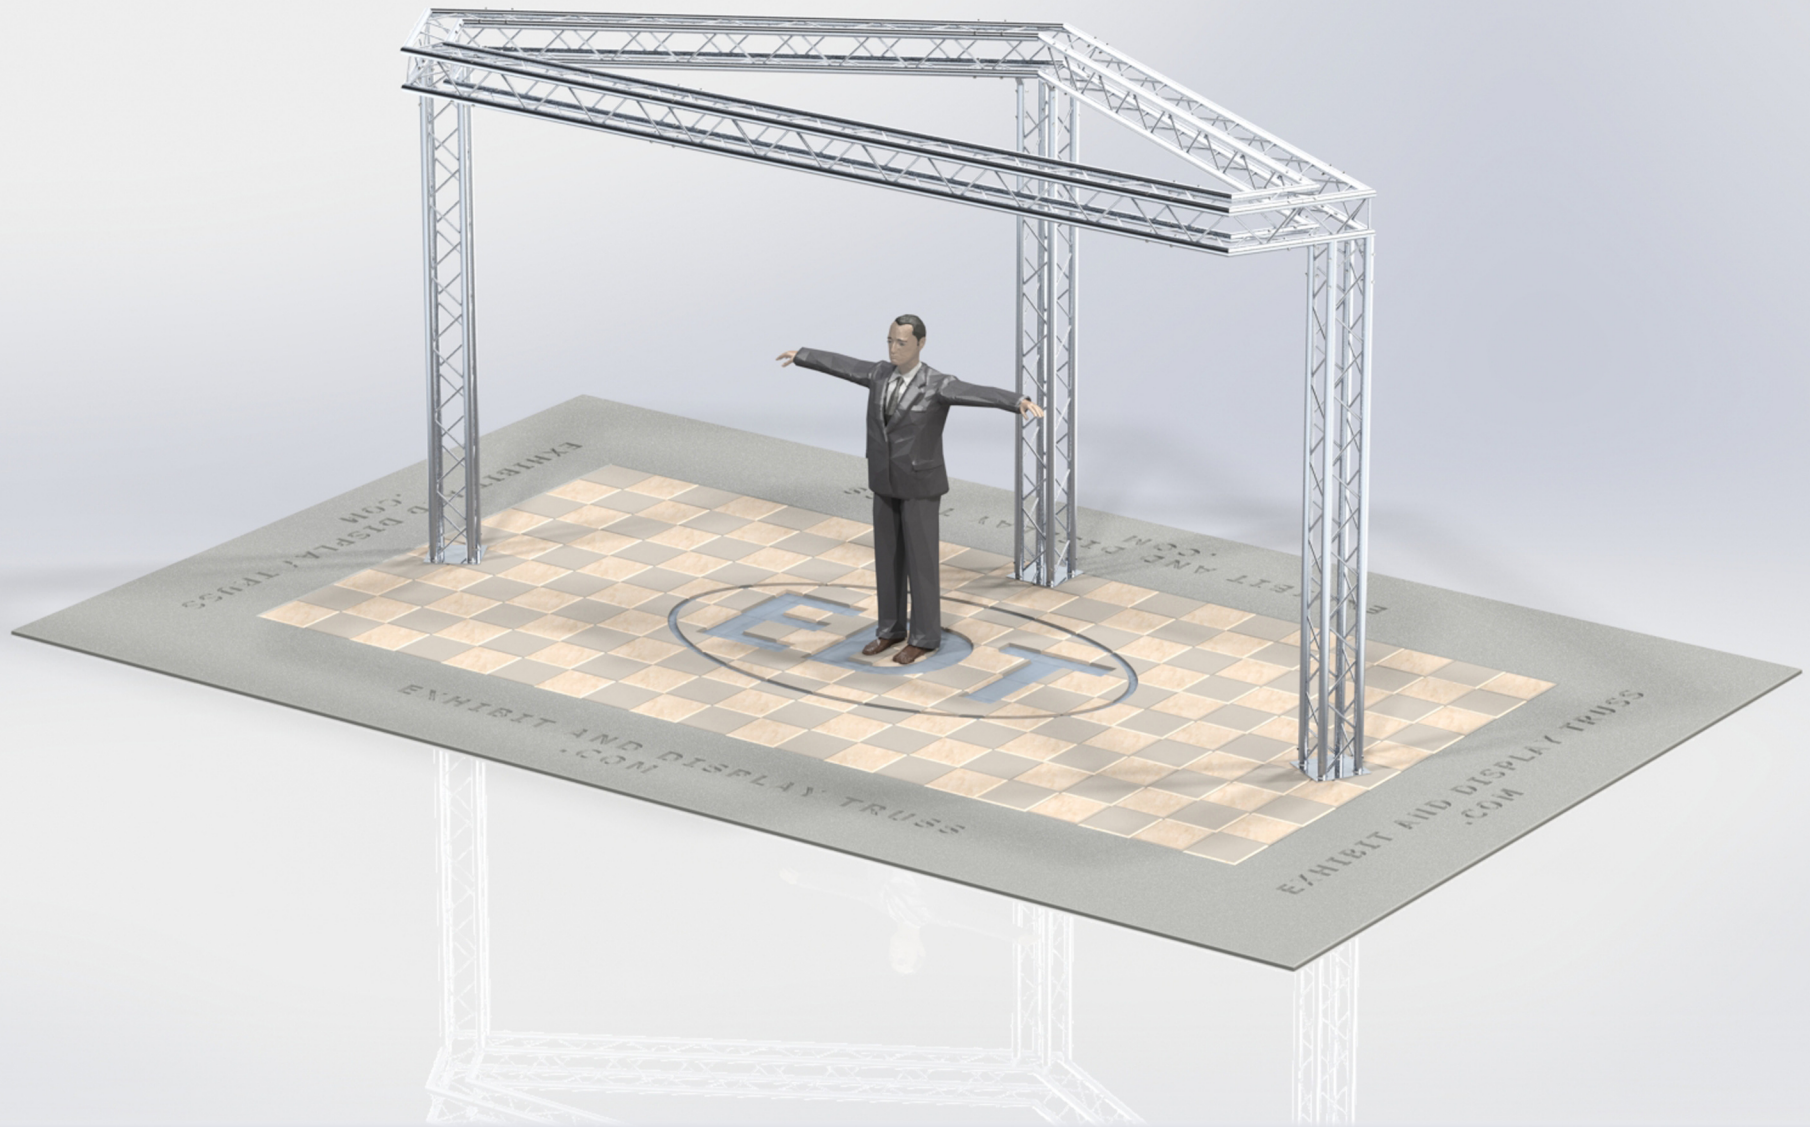

KIT: B24-104

10" Wide Aluminum Truss. 2" Chords with 1/2" Webs

©2015 EXHIBIT AND DISPLAY TRUSS.COM

Toll Free: 855-323-4866
Email: info@exhibitanddisplaytruss.com

ExhibitAndDisplayTruss.com

KIT: B24-104

10" Wide Aluminum Truss. 2" Chords with 1/2" Webs

©2015 EXHIBIT AND DISPLAY TRUSS.COM

EXPLODED VIEW

ITEM NO.	PART NUMBER	DESCRIPTION	QTY.
①	EDT10-BP4	Box Base Plate	3
②	EDT10-B1.289	1.289m Box Truss	1
③	EDT10-B2.6	2.6m Box Truss	5
④	EDT10-B3.0	3.0m Box Truss	1
⑤	EDT10-B2W120	2 Way 120° Junction	2
⑥	EDT10-B3W120	3 Way 120° Junction (Custom)	1
⑦	EDT10-B3W90	3 Way 90° Junction	2

KIT: B24-104

10" Wide Aluminum Truss. 2" Chords with 1/2" Webs

©2015 EXHIBIT AND DISPLAY TRUSS.COM

Top View
Units: Feet & Inches
[Meters]

KIT: B24-104

10" Wide Aluminum Truss. 2" Chords with 1/2" Webs

©2015 EXHIBIT AND DISPLAY TRUSS.COM

Front View
Units: Feet & Inches
[Meters]

KIT: B24-104

10" Wide Aluminum Truss. 2" Chords with 1/2" Webs

©2015 EXHIBIT AND DISPLAY TRUSS.COM

SIDE VIEW
UNITS: FEET & INCHES
[METRES]