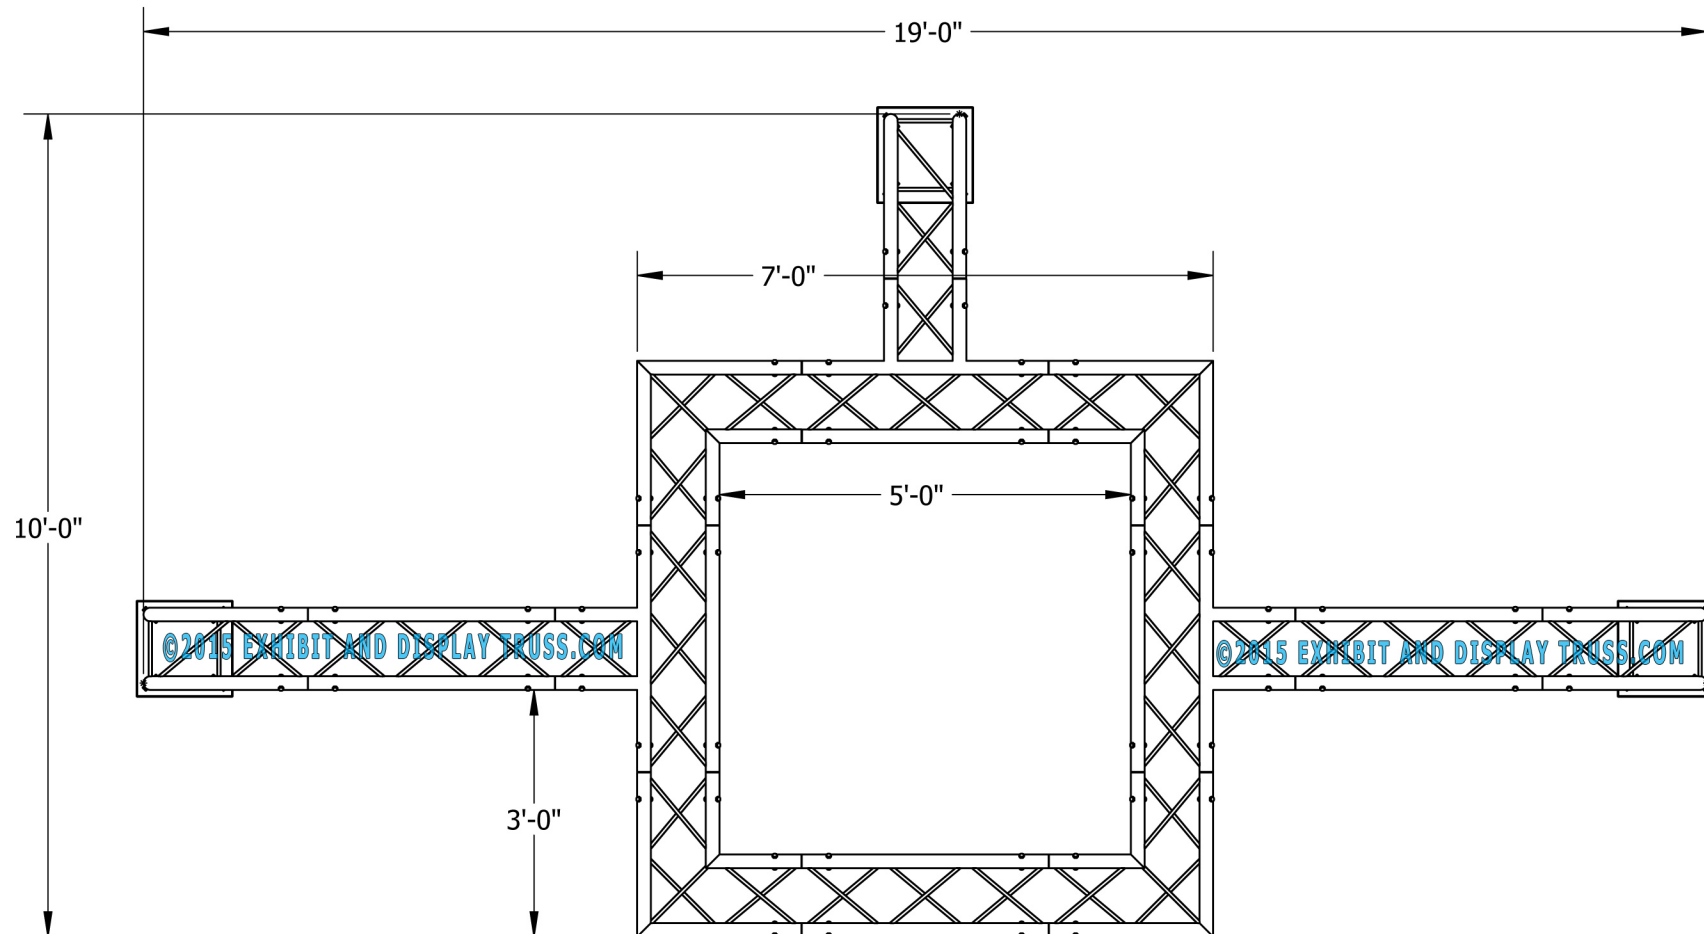

KIT: B25-124

12" Wide Aluminum Truss. 2" Chords with 1/2" Webs

©2015 EXHIBIT AND DISPLAY TRUSS.COM

Toll Free: 855-323-4866
Email: info@exhibitanddisplaytruss.com

ExhibitAndDisplayTruss.com

KIT: B25-124

12" Wide Aluminum Truss. 2" Chords with 1/2" Webs

©2015 EXHIBIT AND DISPLAY TRUSS.COM

EXPLODED VIEW

ITEM NO.	PART NUMBER	DESCRIPTION	QTY.
①	EDT12-BP4	Box Base Plate	3
②	EDT12-B3	3'-0" Box Truss	3
③	EDT12-B8	8'-0" Box Truss	3
④	EDT12-B2W90	2 Way 90° Junction	7
⑤	EDT12-B3WT	3 Way 90° "T" Junction	3

KIT: B25-124

12" Wide Aluminum Truss. 2" Chords with 1/2" Webs

©2015 EXHIBIT AND DISPLAY TRUSS.COM

TOP VIEW
UNITS: FEET & INCHES

KIT: B25-124

12" Wide Aluminum Truss. 2" Chords with 1/2" Webs

©2015 EXHIBIT AND DISPLAY TRUSS.COM

FRONT VIEW
UNITS: FEET & INCHES

KIT: B25-124

12" Wide Aluminum Truss. 2" Chords with 1/2" Webs

©2015 EXHIBIT AND DISPLAY TRUSS.COM

SIDE VIEW
UNITS: FEET & INCHES