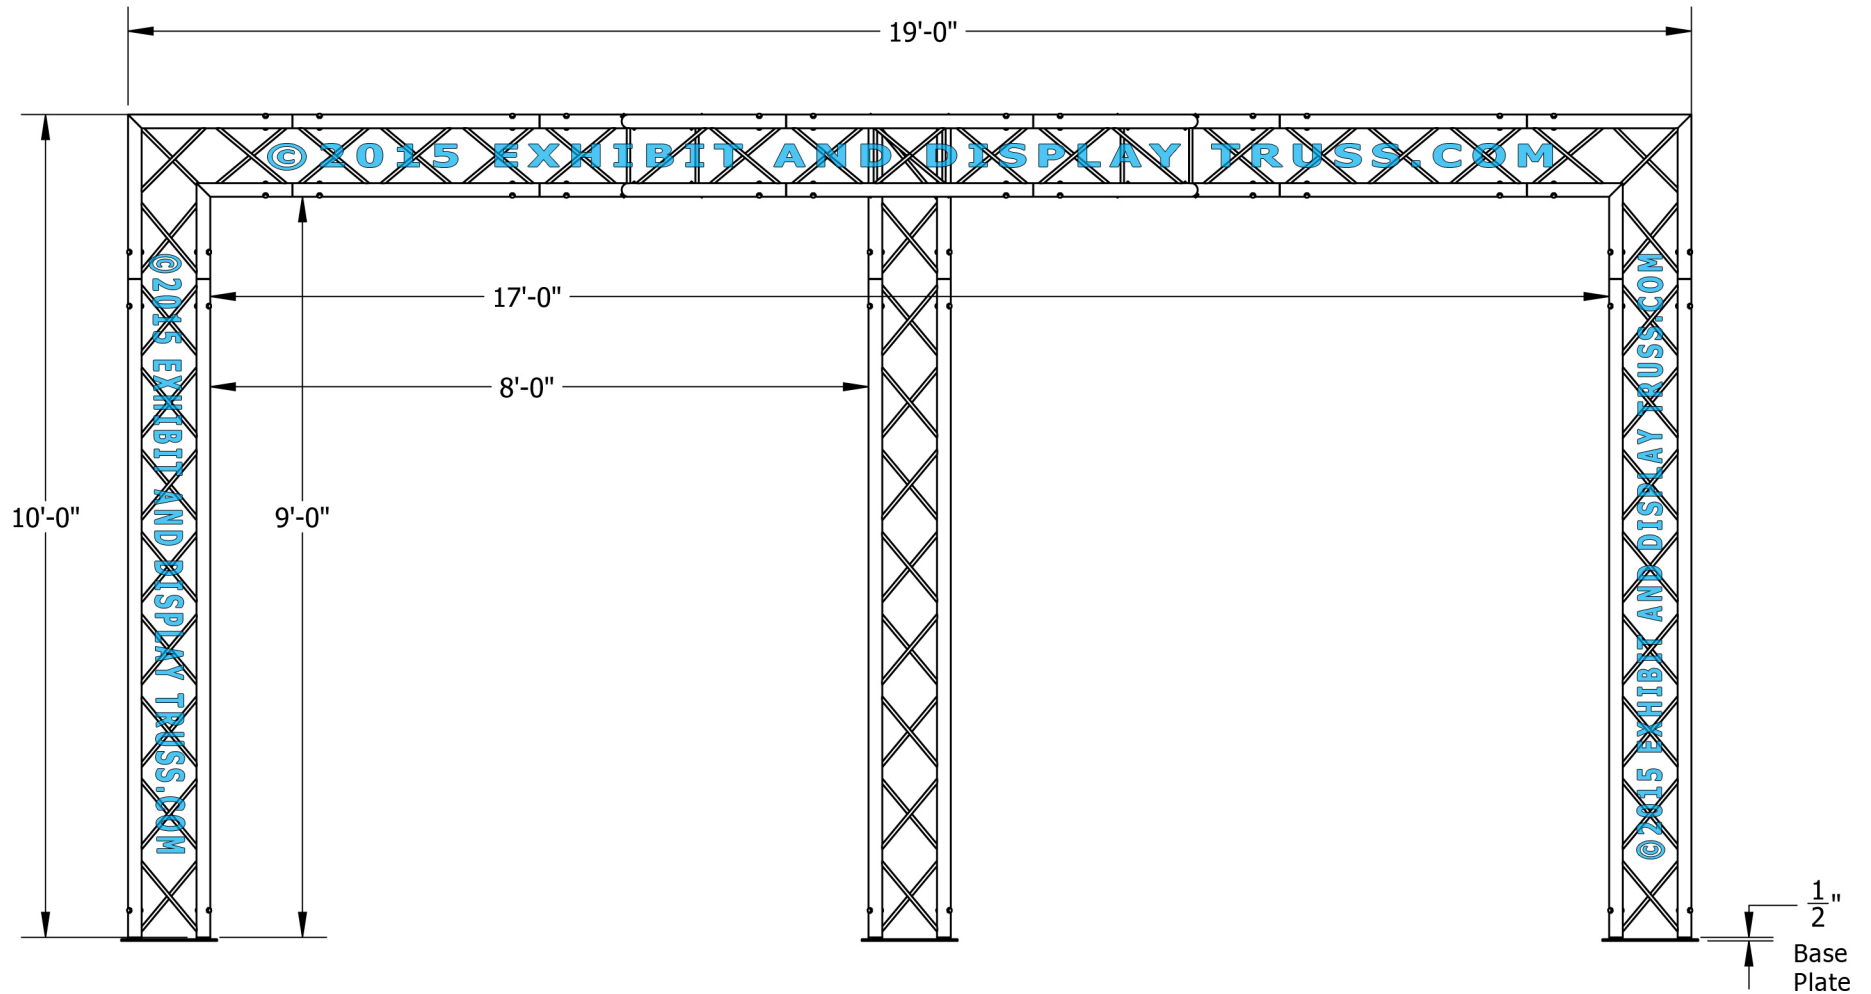

KIT: B25-124

12" Wide Aluminum Truss. 2" Chords with 1/2" Webs

©2015 EXHIBIT AND DISPLAY TRUSS.COM

Toll Free: 855-323-4866
Email: info@exhibitanddisplaytruss.com

ExhibitAndDisplayTruss.com

KIT: B25-124

12" Wide Aluminum Truss. 2" Chords with 1/2" Webs

©2015 EXHIBIT AND DISPLAY TRUSS.COM

EXPLODED VIEW

ITEM NO.	PART NUMBER	DESCRIPTION	QTY.
①	EDT12-BP4	Box Base Plate	3
②	EDT12-B3	3'-0" Box Truss	3
③	EDT12-B8	8'-0" Box Truss	3
④	EDT12-B2W90	2 Way 90° Junction	7
⑤	EDT12-B3WT	3 Way 90° "T" Junction	3

KIT: B25-124

12" Wide Aluminum Truss. 2" Chords with 1/2" Webs

©2015 EXHIBIT AND DISPLAY TRUSS.COM

TOP VIEW
UNITS: FEET & INCHES

KIT: B25-124

12" Wide Aluminum Truss. 2" Chords with 1/2" Webs

©2015 EXHIBIT AND DISPLAY TRUSS.COM

FRONT VIEW
UNITS: FEET & INCHES

KIT: B25-124

12" Wide Aluminum Truss. 2" Chords with 1/2" Webs

©2015 EXHIBIT AND DISPLAY TRUSS.COM

SIDE VIEW
UNITS: FEET & INCHES