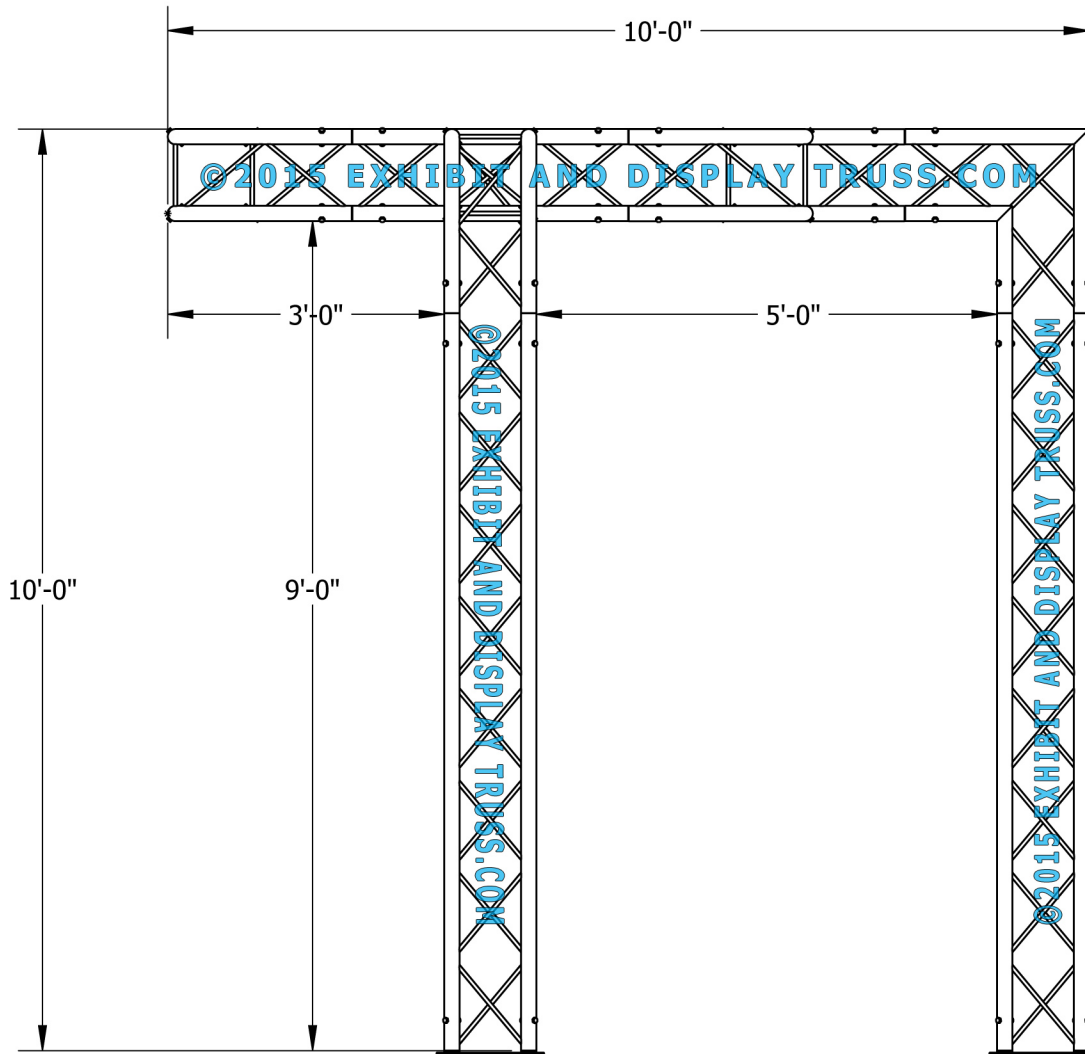

KIT: B25-124

12" Wide Aluminum Truss. 2" Chords with 1/2" Webs

©2015 EXHIBIT AND DISPLAY TRUSS.COM

Toll Free: 855-323-4866
Email: info@exhibitanddisplaytruss.com

ExhibitAndDisplayTruss.com

KIT: B25-124

12" Wide Aluminum Truss. 2" Chords with 1/2" Webs

©2015 EXHIBIT AND DISPLAY TRUSS.COM

EXPLODED VIEW

ITEM NO.	PART NUMBER	DESCRIPTION	QTY.
①	EDT12-BP4	Box Base Plate	3
②	EDT12-B3	3'-0" Box Truss	3
③	EDT12-B8	8'-0" Box Truss	3
④	EDT12-B2W90	2 Way 90° Junction	7
⑤	EDT12-B3WT	3 Way 90° "T" Junction	3

KIT: B25-124

12" Wide Aluminum Truss. 2" Chords with 1/2" Webs

©2015 EXHIBIT AND DISPLAY TRUSS.COM

TOP VIEW
UNITS: FEET & INCHES

KIT: B25-124

12" Wide Aluminum Truss. 2" Chords with 1/2" Webs

©2015 EXHIBIT AND DISPLAY TRUSS.COM

FRONT VIEW
UNITS: FEET & INCHES

KIT: B25-124

12" Wide Aluminum Truss. 2" Chords with 1/2" Webs

©2015 EXHIBIT AND DISPLAY TRUSS.COM

SIDE VIEW
UNITS: FEET & INCHES