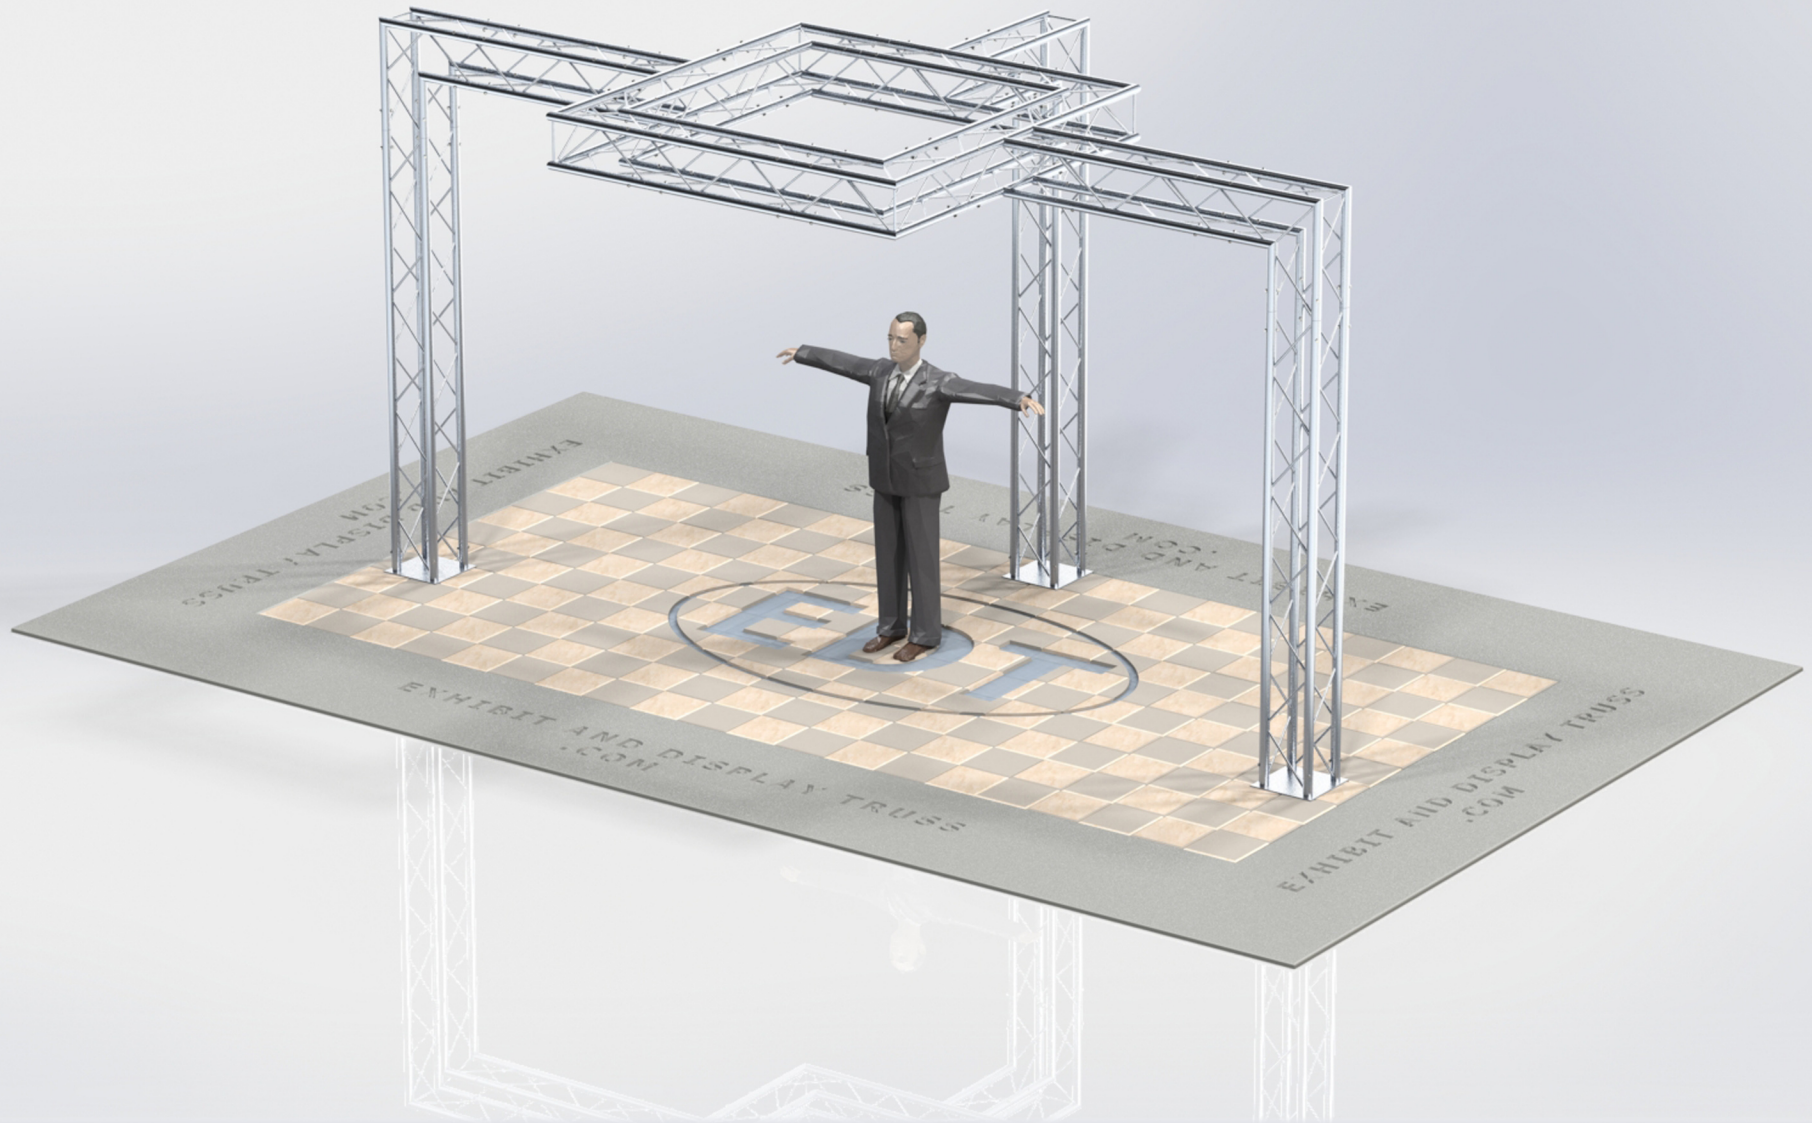

KIT: B25-124

12" Wide Aluminum Truss. 2" Chords with 1/2" Webs

©2015 EXHIBIT AND DISPLAY TRUSS.COM

Toll Free: 855-323-4866
Email: info@exhibitanddisplaytruss.com

ExhibitAndDisplayTruss.com

KIT: B25-124

12" Wide Aluminum Truss. 2" Chords with 1/2" Webs

©2015 EXHIBIT AND DISPLAY TRUSS.COM

EXPLODED VIEW

ITEM NO.	PART NUMBER	DESCRIPTION	QTY.
①	EDT12-BP4	Box Base Plate	3
②	EDT12-B3	3'-0" Box Truss	3
③	EDT12-B8	8'-0" Box Truss	3
④	EDT12-B2W90	2 Way 90° Junction	7
⑤	EDT12-B3WT	3 Way 90° "T" Junction	3

KIT: B25-124

12" Wide Aluminum Truss. 2" Chords with 1/2" Webs

©2015 EXHIBIT AND DISPLAY TRUSS.COM

TOP VIEW
UNITS: FEET & INCHES

KIT: B25-124

12" Wide Aluminum Truss. 2" Chords with 1/2" Webs

©2015 EXHIBIT AND DISPLAY TRUSS.COM

FRONT VIEW
UNITS: FEET & INCHES

KIT: B25-124

12" Wide Aluminum Truss. 2" Chords with 1/2" Webs

©2015 EXHIBIT AND DISPLAY TRUSS.COM

SIDE VIEW
UNITS: FEET & INCHES