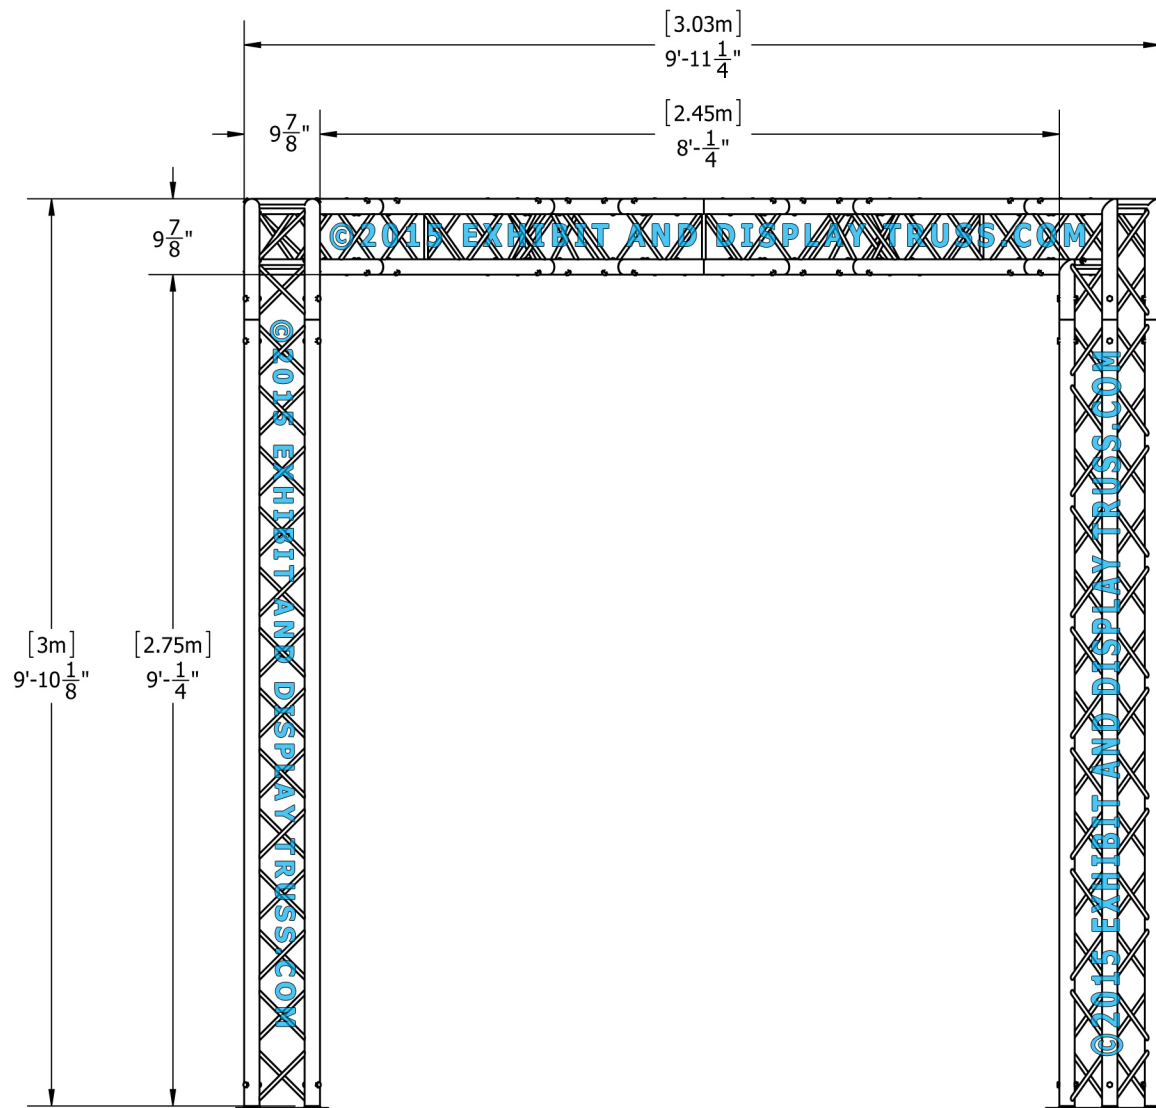

KIT: B27-104

10" Wide Aluminum Truss. 2" Chords with 1/2" Webs

©2015 EXHIBIT AND DISPLAY TRUSS.COM

Toll Free: 855-323-4866
Email: info@exhibitanddisplaytruss.com

ExhibitAndDisplayTruss.com

KIT: B27-104

10" Wide Aluminum Truss. 2" Chords with 1/2" Webs

©2015 EXHIBIT AND DISPLAY TRUSS.COM

EXPLODED VIEW

ITEM NO.	PART NUMBER	DESCRIPTION	QTY.
①	EDT10-BP4	Box Base Plate	4
②	EDT10-B0.8	0.8m Box Truss	6
③	EDT10-B2.6	2.6m Box Truss	4
④	EDT10-B2W90	2 Way 90° Junction	8
⑤	EDT10-B2W135	2 Way 135° Junction	2
⑥	EDT10-B3WT	3 Way 90° "T" Junction	4

KIT: B27-104

10" Wide Aluminum Truss. 2" Chords with 1/2" Webs

©2015 EXHIBIT AND DISPLAY TRUSS.COM

Top View
Units: Feet & Inches
[Meters]

KIT: B27-104

10" Wide Aluminum Truss. 2" Chords with 1/2" Webs

©2015 EXHIBIT AND DISPLAY TRUSS.COM

Front View
Units: Feet & Inches
[Meters]

KIT: B27-104

10" Wide Aluminum Truss. 2" Chords with 1/2" Webs

©2015 EXHIBIT AND DISPLAY TRUSS.COM

Side View
Units: Feet & Inches
[Meters]