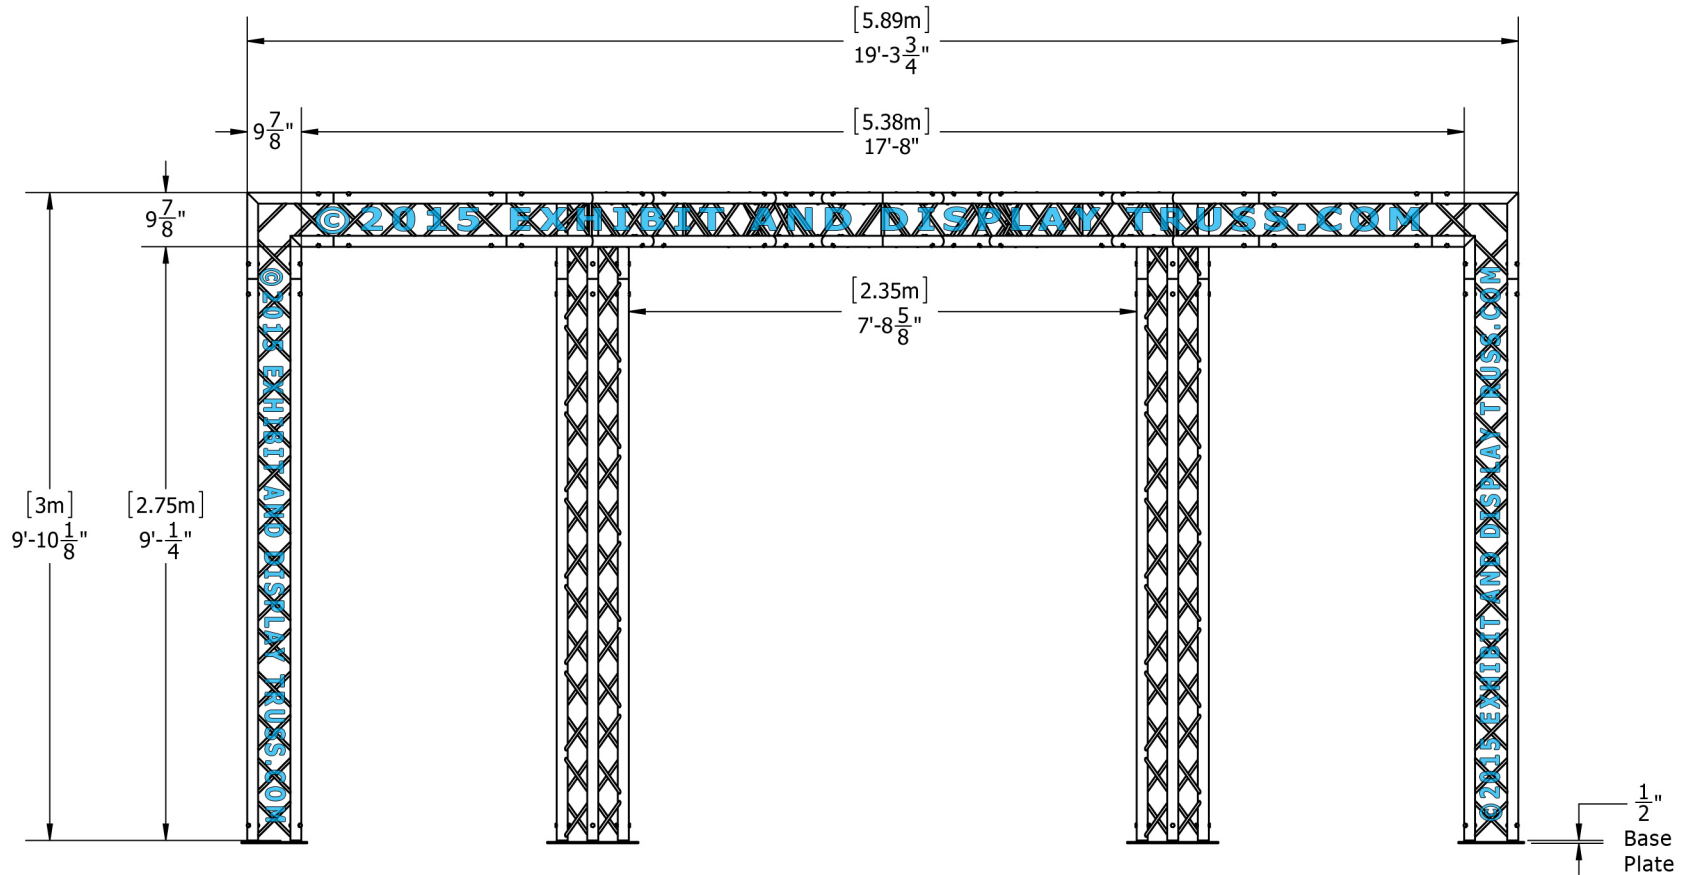

KIT: B27-104

10" Wide Aluminum Truss. 2" Chords with 1/2" Webs

©2015 EXHIBIT AND DISPLAY TRUSS.COM

Toll Free: 855-323-4866
Email: info@exhibitanddisplaytruss.com

ExhibitAndDisplayTruss.com

KIT: B27-104

10" Wide Aluminum Truss. 2" Chords with 1/2" Webs

©2015 EXHIBIT AND DISPLAY TRUSS.COM

EXPLODED VIEW

ITEM NO.	PART NUMBER	DESCRIPTION	QTY.
①	EDT10-BP4	Box Base Plate	4
②	EDT10-B0.8	0.8m Box Truss	6
③	EDT10-B2.6	2.6m Box Truss	4
④	EDT10-B2W90	2 Way 90° Junction	8
⑤	EDT10-B2W135	2 Way 135° Junction	2
⑥	EDT10-B3WT	3 Way 90° "T" Junction	4

KIT: B27-104

10" Wide Aluminum Truss. 2" Chords with 1/2" Webs

©2015 EXHIBIT AND DISPLAY TRUSS.COM

Top View
Units: Feet & Inches
[Meters]

KIT: B27-104

10" Wide Aluminum Truss. 2" Chords with 1/2" Webs

©2015 EXHIBIT AND DISPLAY TRUSS.COM

Front View
Units: Feet & Inches
[Meters]

KIT: B27-104

10" Wide Aluminum Truss. 2" Chords with 1/2" Webs

©2015 EXHIBIT AND DISPLAY TRUSS.COM

Side View
Units: Feet & Inches
[Meters]