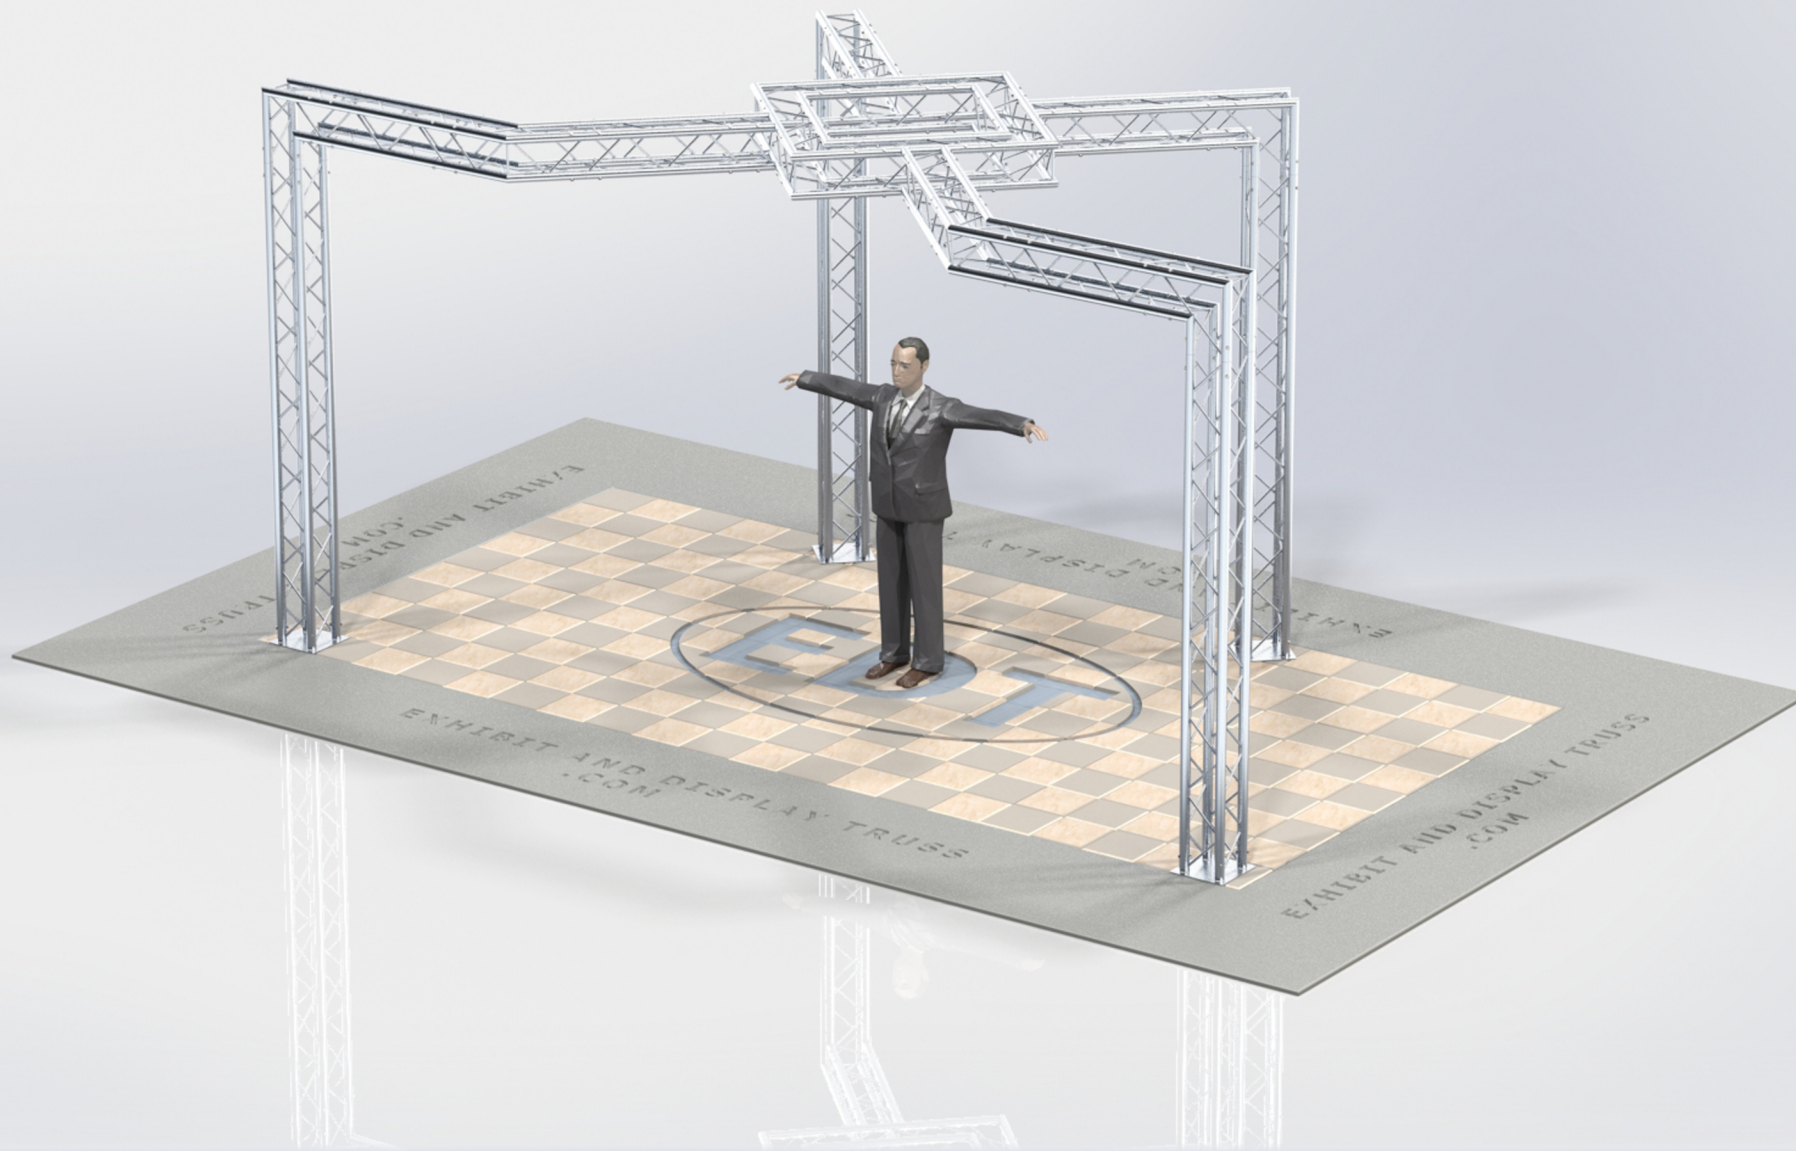

KIT: B27-104

10" Wide Aluminum Truss. 2" Chords with 1/2" Webs

©2015 EXHIBIT AND DISPLAY TRUSS.COM

Toll Free: 855-323-4866
Email: info@exhibitanddisplaytruss.com

ExhibitAndDisplayTruss.com

KIT: B27-104

10" Wide Aluminum Truss. 2" Chords with 1/2" Webs

©2015 EXHIBIT AND DISPLAY TRUSS.COM

EXPLODED VIEW

ITEM NO.	PART NUMBER	DESCRIPTION	QTY.
①	EDT10-BP4	Box Base Plate	4
②	EDT10-B0.8	0.8m Box Truss	6
③	EDT10-B2.6	2.6m Box Truss	4
④	EDT10-B2W90	2 Way 90° Junction	8
⑤	EDT10-B2W135	2 Way 135° Junction	2
⑥	EDT10-B3WT	3 Way 90° "T" Junction	4

KIT: B27-104

10" Wide Aluminum Truss. 2" Chords with 1/2" Webs

©2015 EXHIBIT AND DISPLAY TRUSS.COM

Top View
Units: Feet & Inches
[Meters]

KIT: B27-104

10" Wide Aluminum Truss. 2" Chords with 1/2" Webs

©2015 EXHIBIT AND DISPLAY TRUSS.COM

Front View
Units: Feet & Inches
[Meters]

KIT: B27-104

10" Wide Aluminum Truss. 2" Chords with 1/2" Webs

©2015 EXHIBIT AND DISPLAY TRUSS.COM

Side View
Units: Feet & Inches
[Meters]