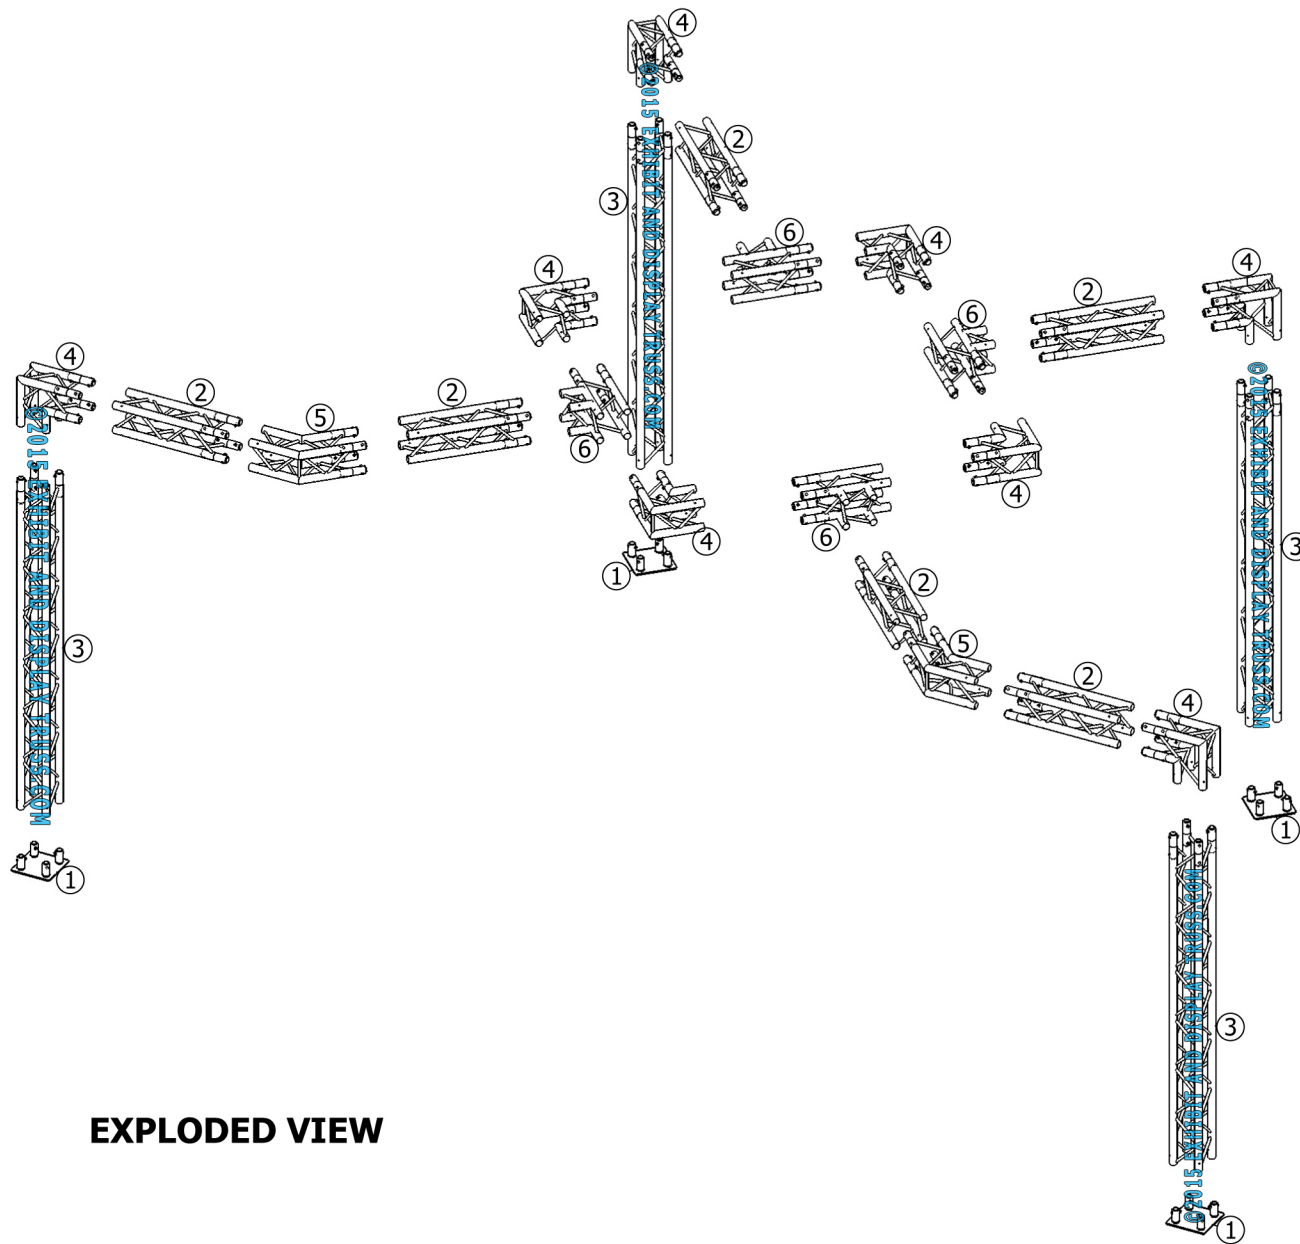

KIT: B27-104

10" Wide Aluminum Truss. 2" Chords with 1/2" Webs

©2015 EXHIBIT AND DISPLAY TRUSS.COM

Toll Free: 855-323-4866
Email: info@exhibitanddisplaytruss.com

ExhibitAndDisplayTruss.com

KIT: B27-104

10" Wide Aluminum Truss. 2" Chords with 1/2" Webs

©2015 EXHIBIT AND DISPLAY TRUSS.COM

EXPLODED VIEW

ITEM NO.	PART NUMBER	DESCRIPTION	QTY.
①	EDT10-BP4	Box Base Plate	4
②	EDT10-B0.8	0.8m Box Truss	6
③	EDT10-B2.6	2.6m Box Truss	4
④	EDT10-B2W90	2 Way 90° Junction	8
⑤	EDT10-B2W135	2 Way 135° Junction	2
⑥	EDT10-B3WT	3 Way 90° "T" Junction	4

KIT: B27-104

10" Wide Aluminum Truss. 2" Chords with 1/2" Webs

©2015 EXHIBIT AND DISPLAY TRUSS.COM

Top View
Units: Feet & Inches
[Meters]

KIT: B27-104

10" Wide Aluminum Truss. 2" Chords with 1/2" Webs

©2015 EXHIBIT AND DISPLAY TRUSS.COM

Front View
Units: Feet & Inches
[Meters]

KIT: B27-104

10" Wide Aluminum Truss. 2" Chords with 1/2" Webs

©2015 EXHIBIT AND DISPLAY TRUSS.COM

Side View
Units: Feet & Inches
[Meters]