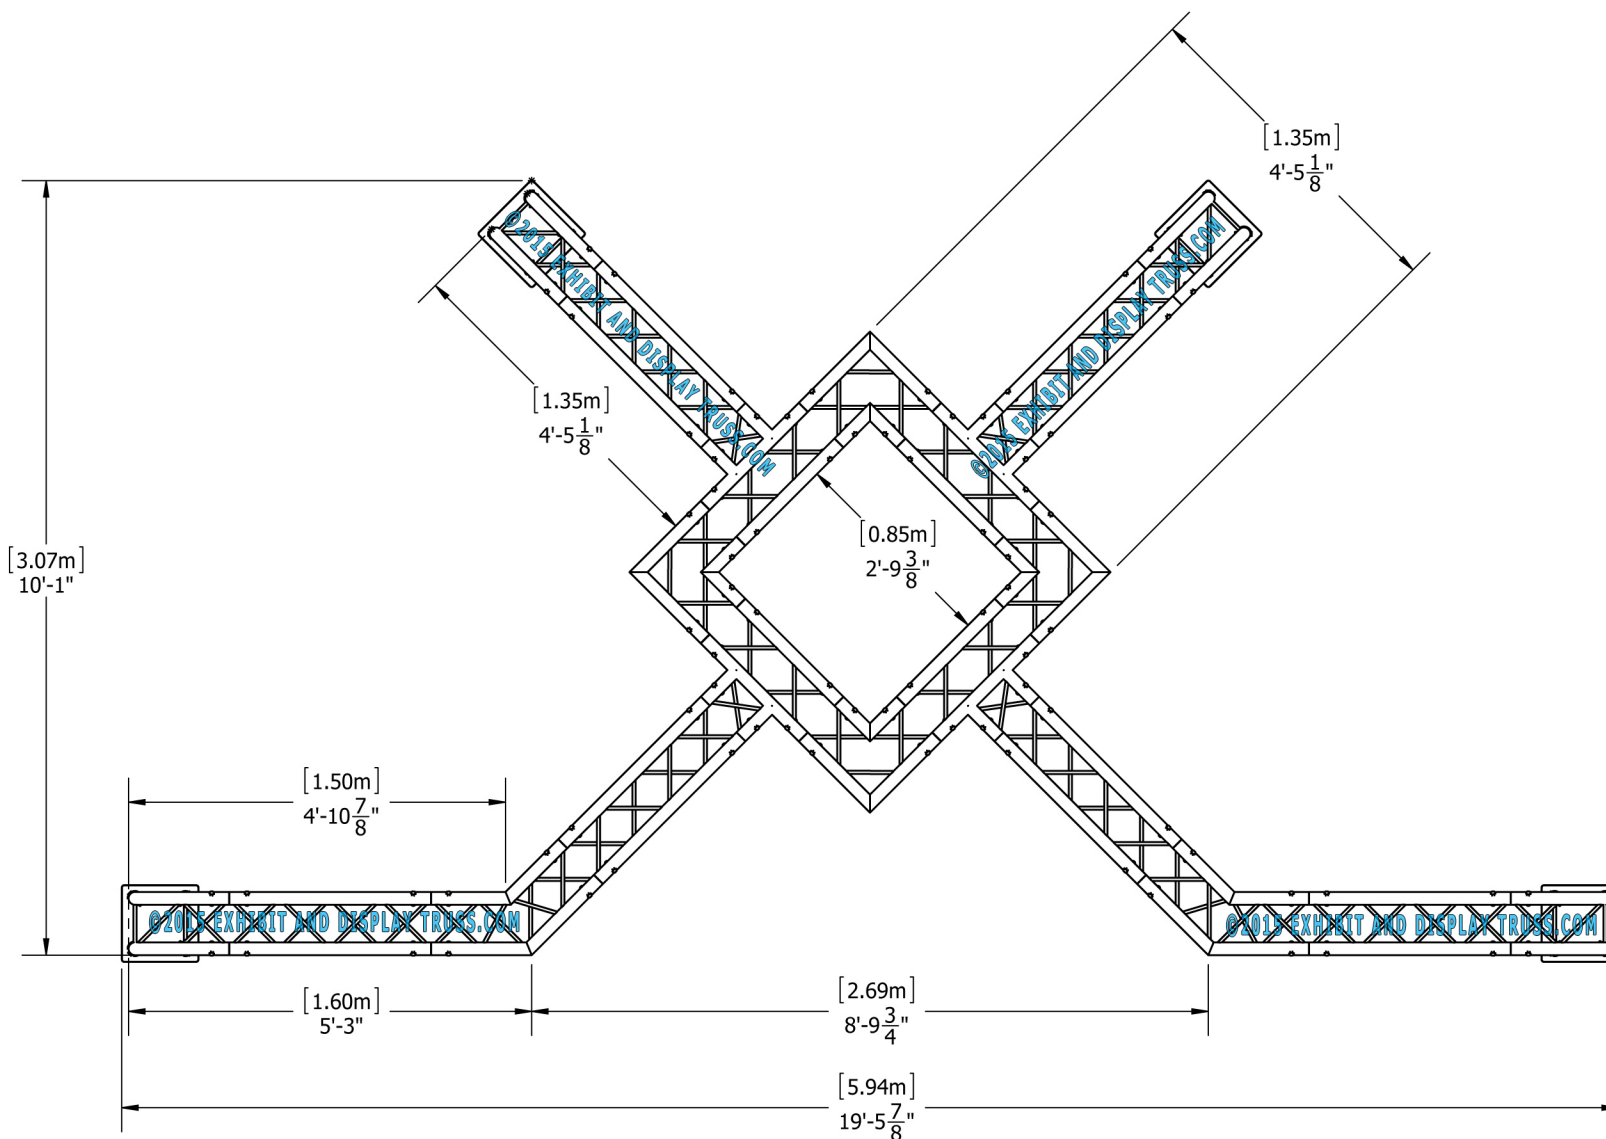

KIT: B27-104

10" Wide Aluminum Truss. 2" Chords with 1/2" Webs

©2015 EXHIBIT AND DISPLAY TRUSS.COM

Toll Free: 855-323-4866
Email: info@exhibitanddisplaytruss.com

ExhibitAndDisplayTruss.com

KIT: B27-104

10" Wide Aluminum Truss. 2" Chords with 1/2" Webs

©2015 EXHIBIT AND DISPLAY TRUSS.COM

EXPLODED VIEW

ITEM NO.	PART NUMBER	DESCRIPTION	QTY.
①	EDT10-BP4	Box Base Plate	4
②	EDT10-B0.8	0.8m Box Truss	6
③	EDT10-B2.6	2.6m Box Truss	4
④	EDT10-B2W90	2 Way 90° Junction	8
⑤	EDT10-B2W135	2 Way 135° Junction	2
⑥	EDT10-B3WT	3 Way 90° "T" Junction	4

KIT: B27-104

10" Wide Aluminum Truss. 2" Chords with 1/2" Webs

©2015 EXHIBIT AND DISPLAY TRUSS.COM

Top View
Units: Feet & Inches
[Meters]

KIT: B27-104

10" Wide Aluminum Truss. 2" Chords with 1/2" Webs

©2015 EXHIBIT AND DISPLAY TRUSS.COM

Front View
Units: Feet & Inches
[Meters]

KIT: B27-104

10" Wide Aluminum Truss. 2" Chords with 1/2" Webs

©2015 EXHIBIT AND DISPLAY TRUSS.COM

Side View
Units: Feet & Inches
[Meters]