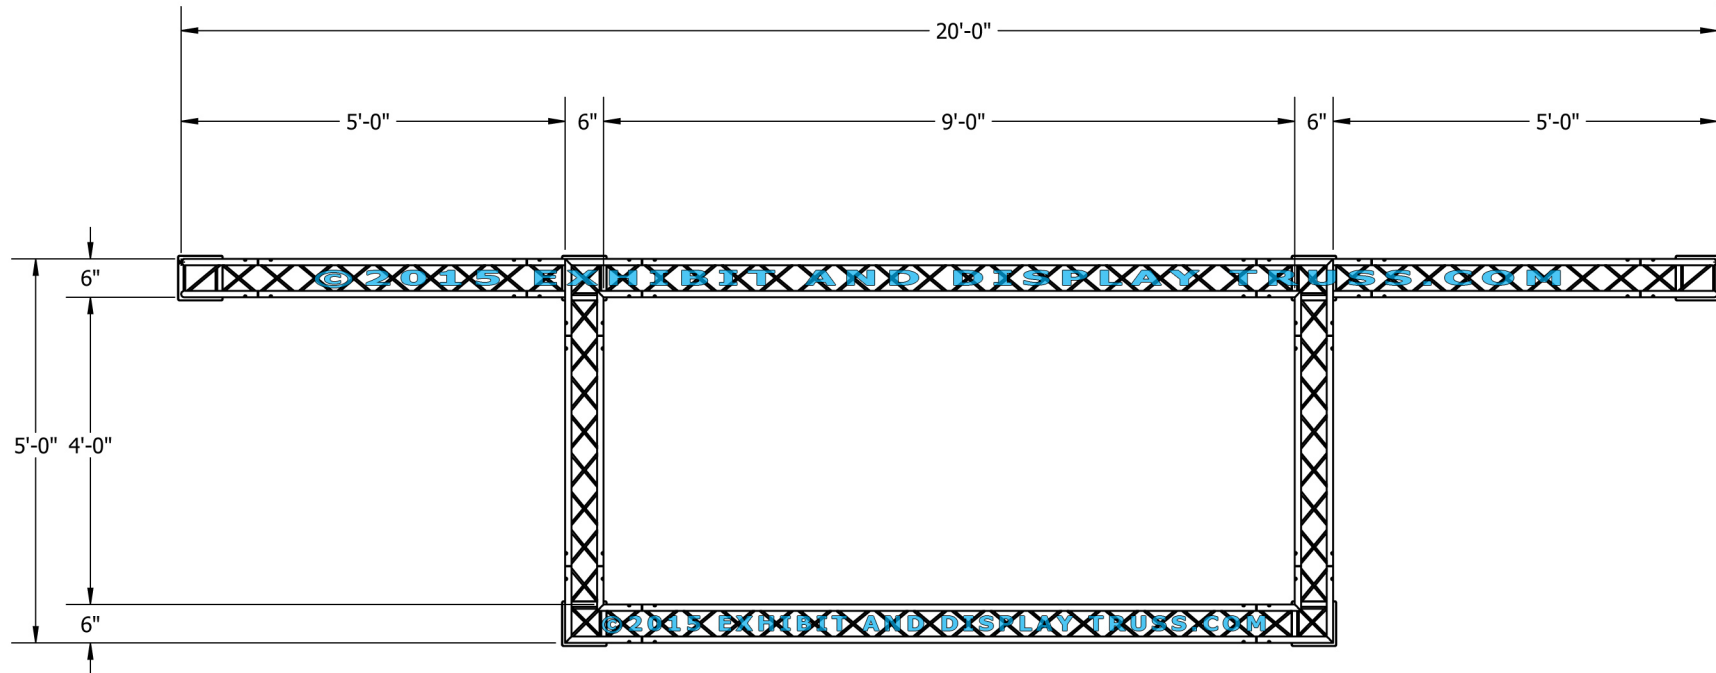

KIT: B29-64

6" Wide Aluminum Truss. 1" Chords with 5/16" Webs

©2015 EXHIBIT AND DISPLAY TRUSS.COM

Toll Free: 855-323-4866
Email: info@exhibitanddisplaytruss.com

ExhibitAndDisplayTruss.com

KIT: B29-64

6" Wide Aluminum Truss. 1" Chords with 5/16" Webs

©2015 EXHIBIT AND DISPLAY TRUSS.COM

EXPLODED VIEW

ITEM NO.	PART NUMBER	DESCRIPTION	QTY.
①	EDT6-BP4	Box Base Plate	6
②	EDT6-B3	3'-0" Box Truss	6
③	EDT6-B3-6	3'-6" Box Truss	4
④	EDT6-B7	7'-0" Box Truss	4
⑤	EDT6-B8	8'-0" Box Truss	4
⑥	EDT6-B3W90	3 Way 90° Junction	4
⑦	EDT6-B2W90	2 Way 90° Junction	2
⑧	EDT6-B3WT	3 Way 90° "T" Junction	2

KIT: B29-64

6" Wide Aluminum Truss. 1" Chords with 5/16" Webs

©2015 EXHIBIT AND DISPLAY TRUSS.COM

TOP VIEW
UNITS: FEET & INCHES

KIT: B29-64

6" Wide Aluminum Truss. 1" Chords with 5/16" Webs

©2015 EXHIBIT AND DISPLAY TRUSS.COM

FRONT VIEW
UNITS: FEET & INCHES

Toll Free: 855-323-4866
Email: info@exhibitanddisplaytruss.com

ExhibitAndDisplayTruss.com

KIT: B29-64

6" Wide Aluminum Truss. 1" Chords with 5/16" Webs

©2015 EXHIBIT AND DISPLAY TRUSS.COM