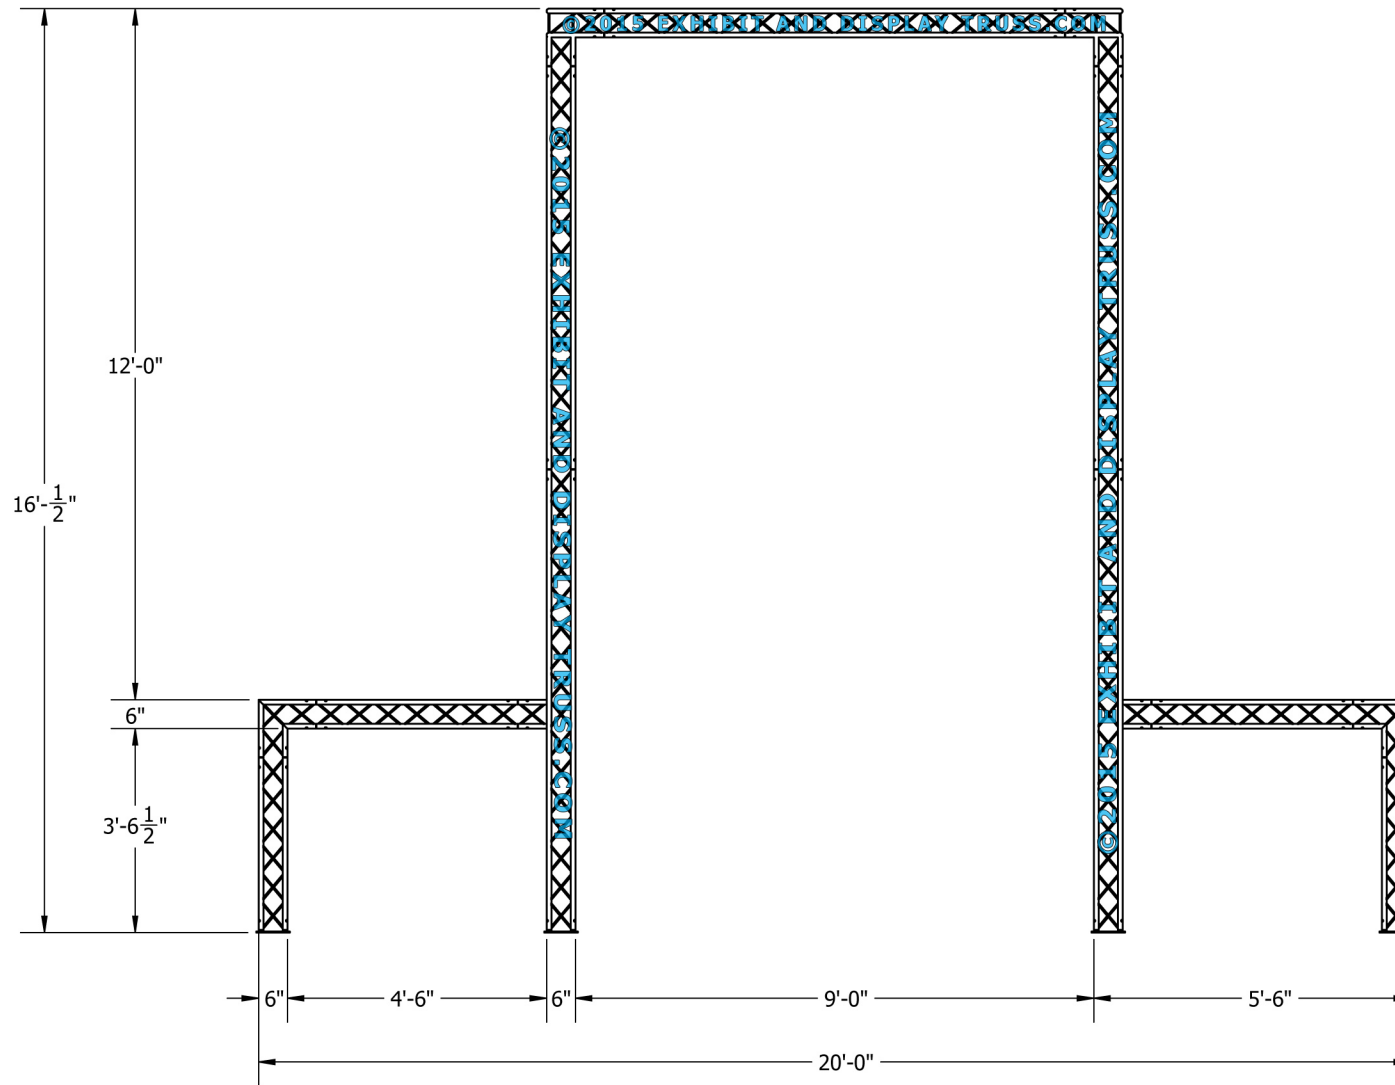

©2015 EXHIBIT AND DISPLAY TRUSS.COM

EXPLODED VIEW

ITEM NO.	PART NUMBER	DESCRIPTION	QTY.
①	EDT6-BP4	Box Base Plate	6
②	EDT6-B3	3'-0" Box Truss	6
③	EDT6-B3-6	3'-6" Box Truss	4
④	EDT6-B7	7'-0" Box Truss	4
⑤	EDT6-B8	8'-0" Box Truss	4
⑥	EDT6-B3W90	3 Way 90° Junction	4
⑦	EDT6-B2W90	2 Way 90° Junction	2
⑧	EDT6-B3WT	3 Way 90° "T" Junction	2

KIT: B29-64

6" Wide Aluminum Truss. 1" Chords with 5/16" Webs

©2015 EXHIBIT AND DISPLAY TRUSS.COM

TOP VIEW
UNITS: FEET & INCHES

KIT: B29-64

6" Wide Aluminum Truss. 1" Chords with 5/16" Webs

©2015 EXHIBIT AND DISPLAY TRUSS.COM

FRONT VIEW
UNITS: FEET & INCHES

Toll Free: 855-323-4866
Email: info@exhibitanddisplaytruss.com

ExhibitAndDisplayTruss.com

KIT: B29-64

6" Wide Aluminum Truss. 1" Chords with 5/16" Webs

©2015 EXHIBIT AND DISPLAY TRUSS.COM

SIDE VIEW
UNITS: FEET & INCHES