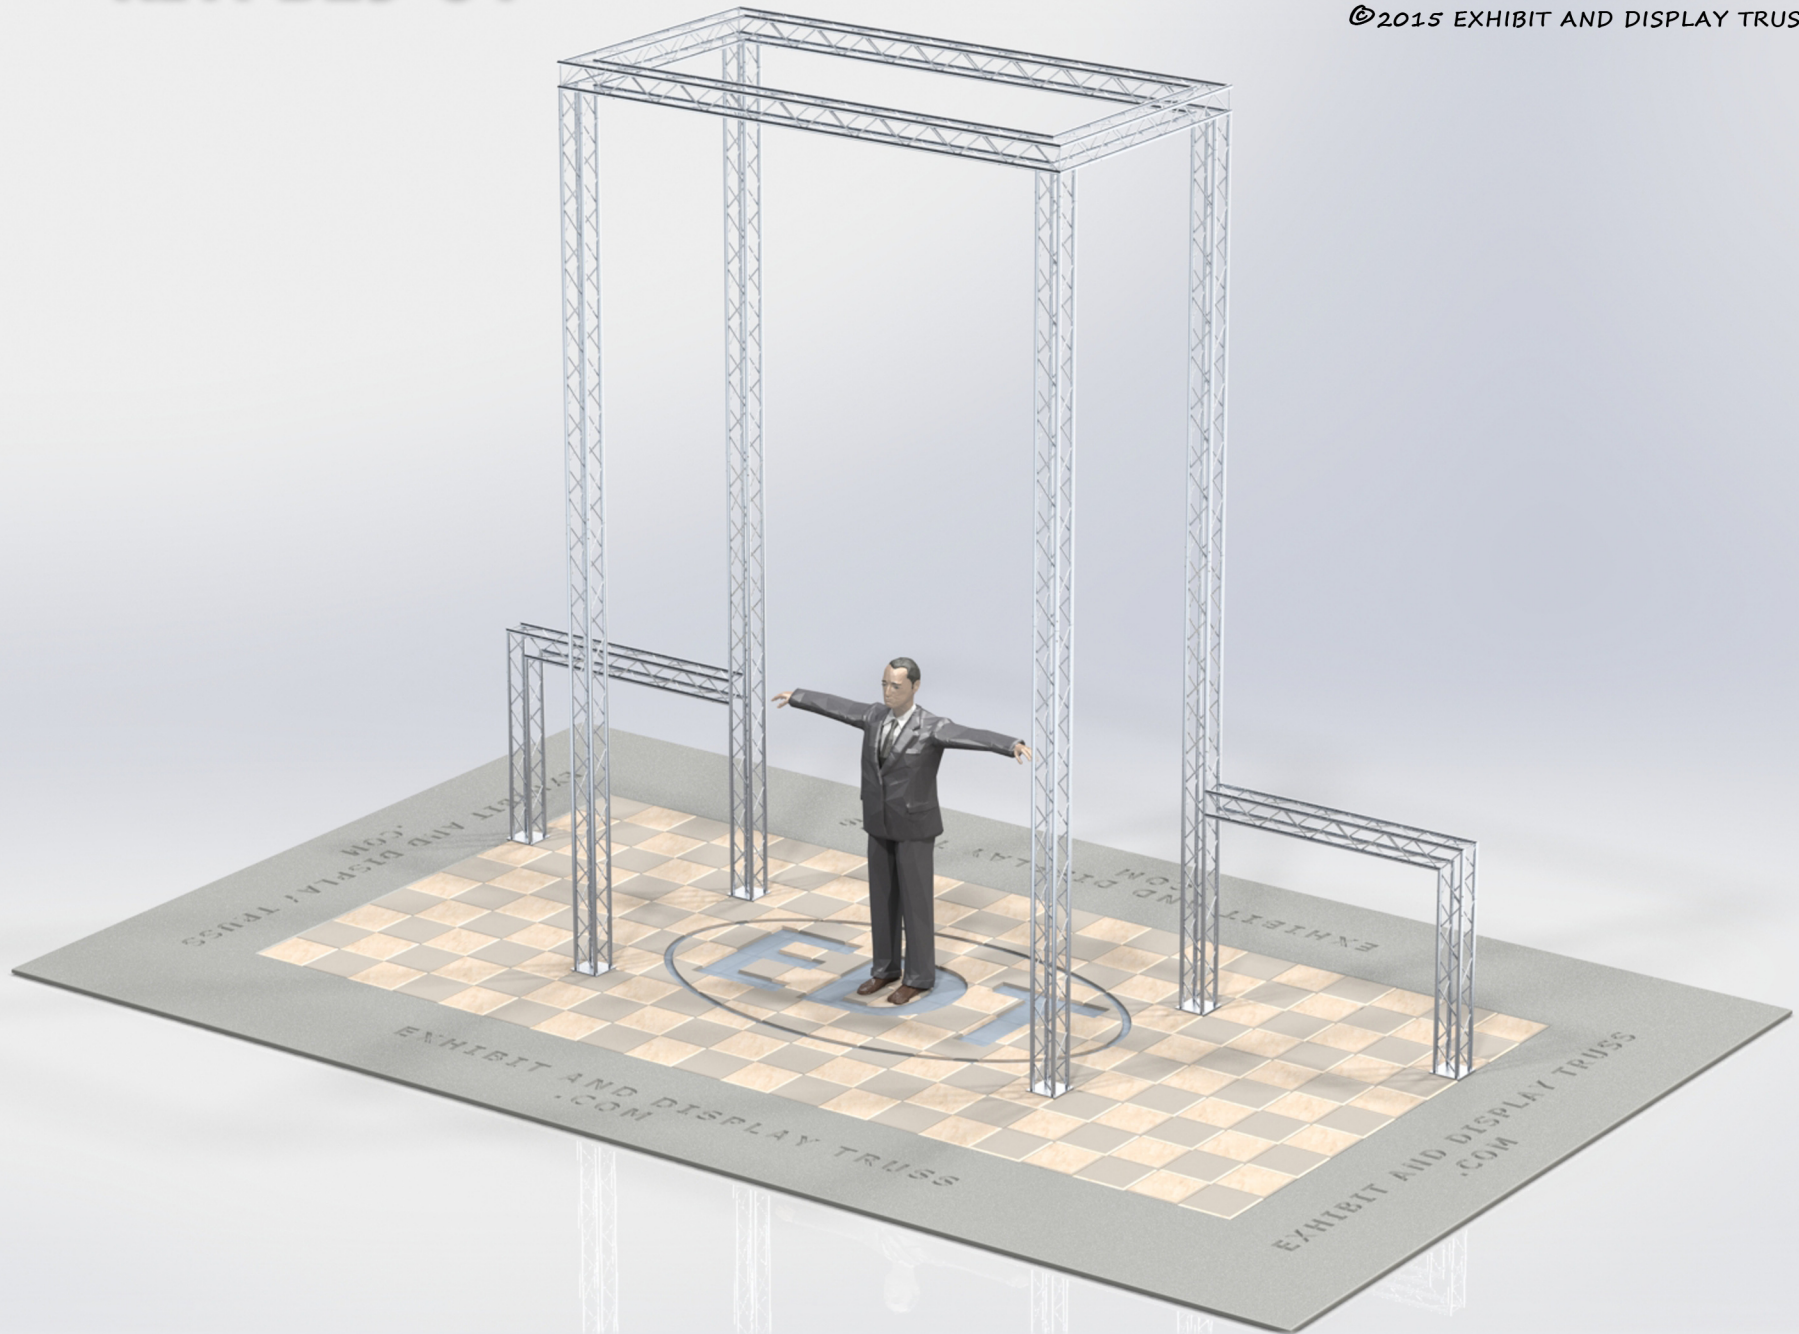

KIT: B29-64

6" Wide Aluminum Truss. 1" Chords with 5/16" Webs

©2015 EXHIBIT AND DISPLAY TRUSS.COM

Toll Free: 855-323-4866
Email: info@exhibitanddisplaytruss.com

ExhibitAndDisplayTruss.com

KIT: B29-64

6" Wide Aluminum Truss. 1" Chords with 5/16" Webs

©2015 EXHIBIT AND DISPLAY TRUSS.COM

EXPLODED VIEW

ITEM NO.	PART NUMBER	DESCRIPTION	QTY.
①	EDT6-BP4	Box Base Plate	6
②	EDT6-B3	3'-0" Box Truss	6
③	EDT6-B3-6	3'-6" Box Truss	4
④	EDT6-B7	7'-0" Box Truss	4
⑤	EDT6-B8	8'-0" Box Truss	4
⑥	EDT6-B3W90	3 Way 90° Junction	4
⑦	EDT6-B2W90	2 Way 90° Junction	2
⑧	EDT6-B3WT	3 Way 90° "T" Junction	2

KIT: B29-64

6" Wide Aluminum Truss. 1" Chords with 5/16" Webs

©2015 EXHIBIT AND DISPLAY TRUSS.COM

TOP VIEW
UNITS: FEET & INCHES

KIT: B29-64

6" Wide Aluminum Truss. 1" Chords with 5/16" Webs

©2015 EXHIBIT AND DISPLAY TRUSS.COM

FRONT VIEW
UNITS: FEET & INCHES

Toll Free: 855-323-4866
Email: info@exhibitanddisplaytruss.com

ExhibitAndDisplayTruss.com

KIT: B29-64

6" Wide Aluminum Truss. 1" Chords with 5/16" Webs

©2015 EXHIBIT AND DISPLAY TRUSS.COM