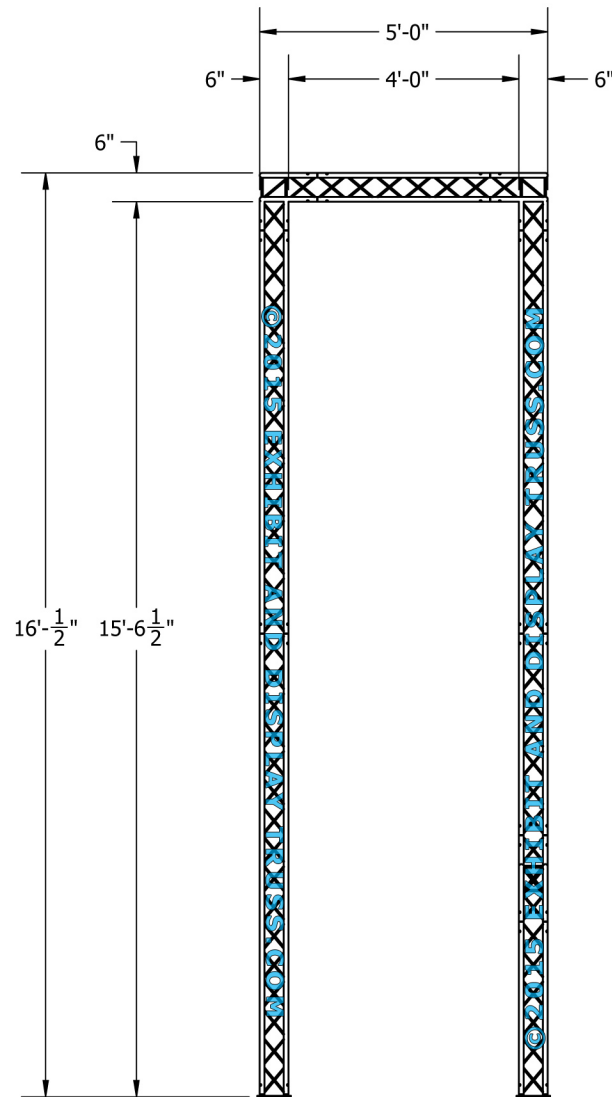

©2015 EXHIBIT AND DISPLAY TRUSS.COM

EXPLODED VIEW

ITEM NO.	PART NUMBER	DESCRIPTION	QTY.
①	EDT6-BP4	Box Base Plate	6
②	EDT6-B3	3'-0" Box Truss	6
③	EDT6-B3-6	3'-6" Box Truss	4
④	EDT6-B7	7'-0" Box Truss	4
⑤	EDT6-B8	8'-0" Box Truss	4
⑥	EDT6-B3W90	3 Way 90° Junction	4
⑦	EDT6-B2W90	2 Way 90° Junction	2
⑧	EDT6-B3WT	3 Way 90° "T" Junction	2

KIT: B29-64

6" Wide Aluminum Truss. 1" Chords with 5/16" Webs

©2015 EXHIBIT AND DISPLAY TRUSS.COM

TOP VIEW
UNITS: FEET & INCHES

KIT: B29-64

6" Wide Aluminum Truss. 1" Chords with 5/16" Webs

©2015 EXHIBIT AND DISPLAY TRUSS.COM

FRONT VIEW
UNITS: FEET & INCHES

Toll Free: 855-323-4866
Email: info@exhibitanddisplaytruss.com

ExhibitAndDisplayTruss.com

KIT: B29-64

6" Wide Aluminum Truss. 1" Chords with 5/16" Webs

©2015 EXHIBIT AND DISPLAY TRUSS.COM

SIDE VIEW
UNITS: FEET & INCHES