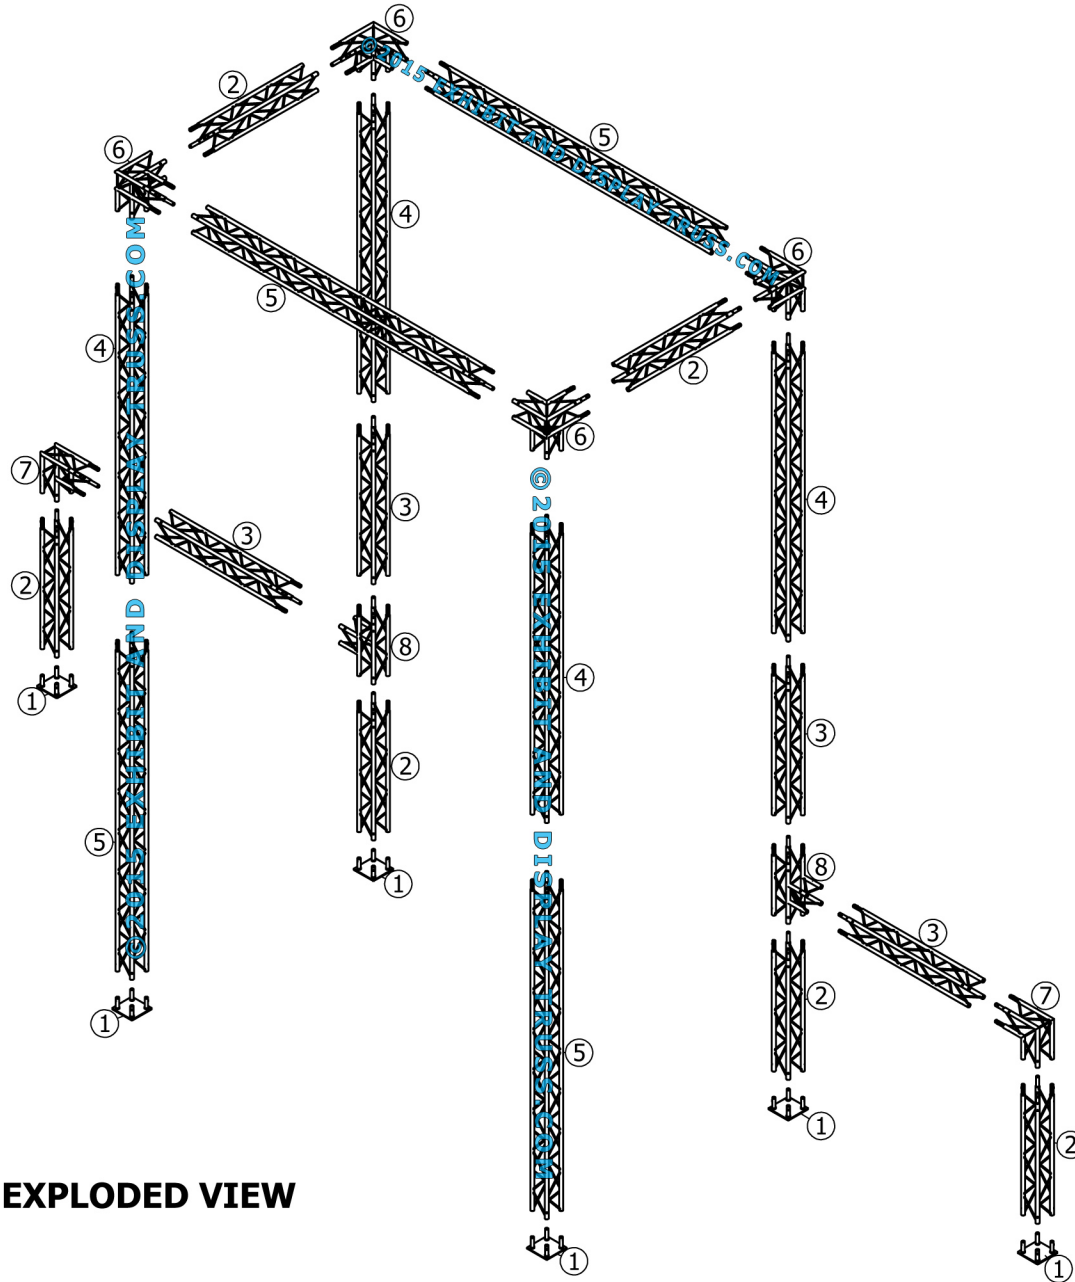

KIT: B29-64

6" Wide Aluminum Truss. 1" Chords with 5/16" Webs

©2015 EXHIBIT AND DISPLAY TRUSS.COM

Toll Free: 855-323-4866
Email: info@exhibitanddisplaytruss.com

ExhibitAndDisplayTruss.com

KIT: B29-64

6" Wide Aluminum Truss. 1" Chords with 5/16" Webs

©2015 EXHIBIT AND DISPLAY TRUSS.COM

EXPLODED VIEW

ITEM NO.	PART NUMBER	DESCRIPTION	QTY.
①	EDT6-BP4	Box Base Plate	6
②	EDT6-B3	3'-0" Box Truss	6
③	EDT6-B3-6	3'-6" Box Truss	4
④	EDT6-B7	7'-0" Box Truss	4
⑤	EDT6-B8	8'-0" Box Truss	4
⑥	EDT6-B3W90	3 Way 90° Junction	4
⑦	EDT6-B2W90	2 Way 90° Junction	2
⑧	EDT6-B3WT	3 Way 90° "T" Junction	2

KIT: B29-64

6" Wide Aluminum Truss. 1" Chords with 5/16" Webs

©2015 EXHIBIT AND DISPLAY TRUSS.COM

TOP VIEW
UNITS: FEET & INCHES

KIT: B29-64

6" Wide Aluminum Truss. 1" Chords with 5/16" Webs

©2015 EXHIBIT AND DISPLAY TRUSS.COM

FRONT VIEW
UNITS: FEET & INCHES

Toll Free: 855-323-4866
Email: info@exhibitanddisplaytruss.com

ExhibitAndDisplayTruss.com

KIT: B29-64

6" Wide Aluminum Truss. 1" Chords with 5/16" Webs

©2015 EXHIBIT AND DISPLAY TRUSS.COM