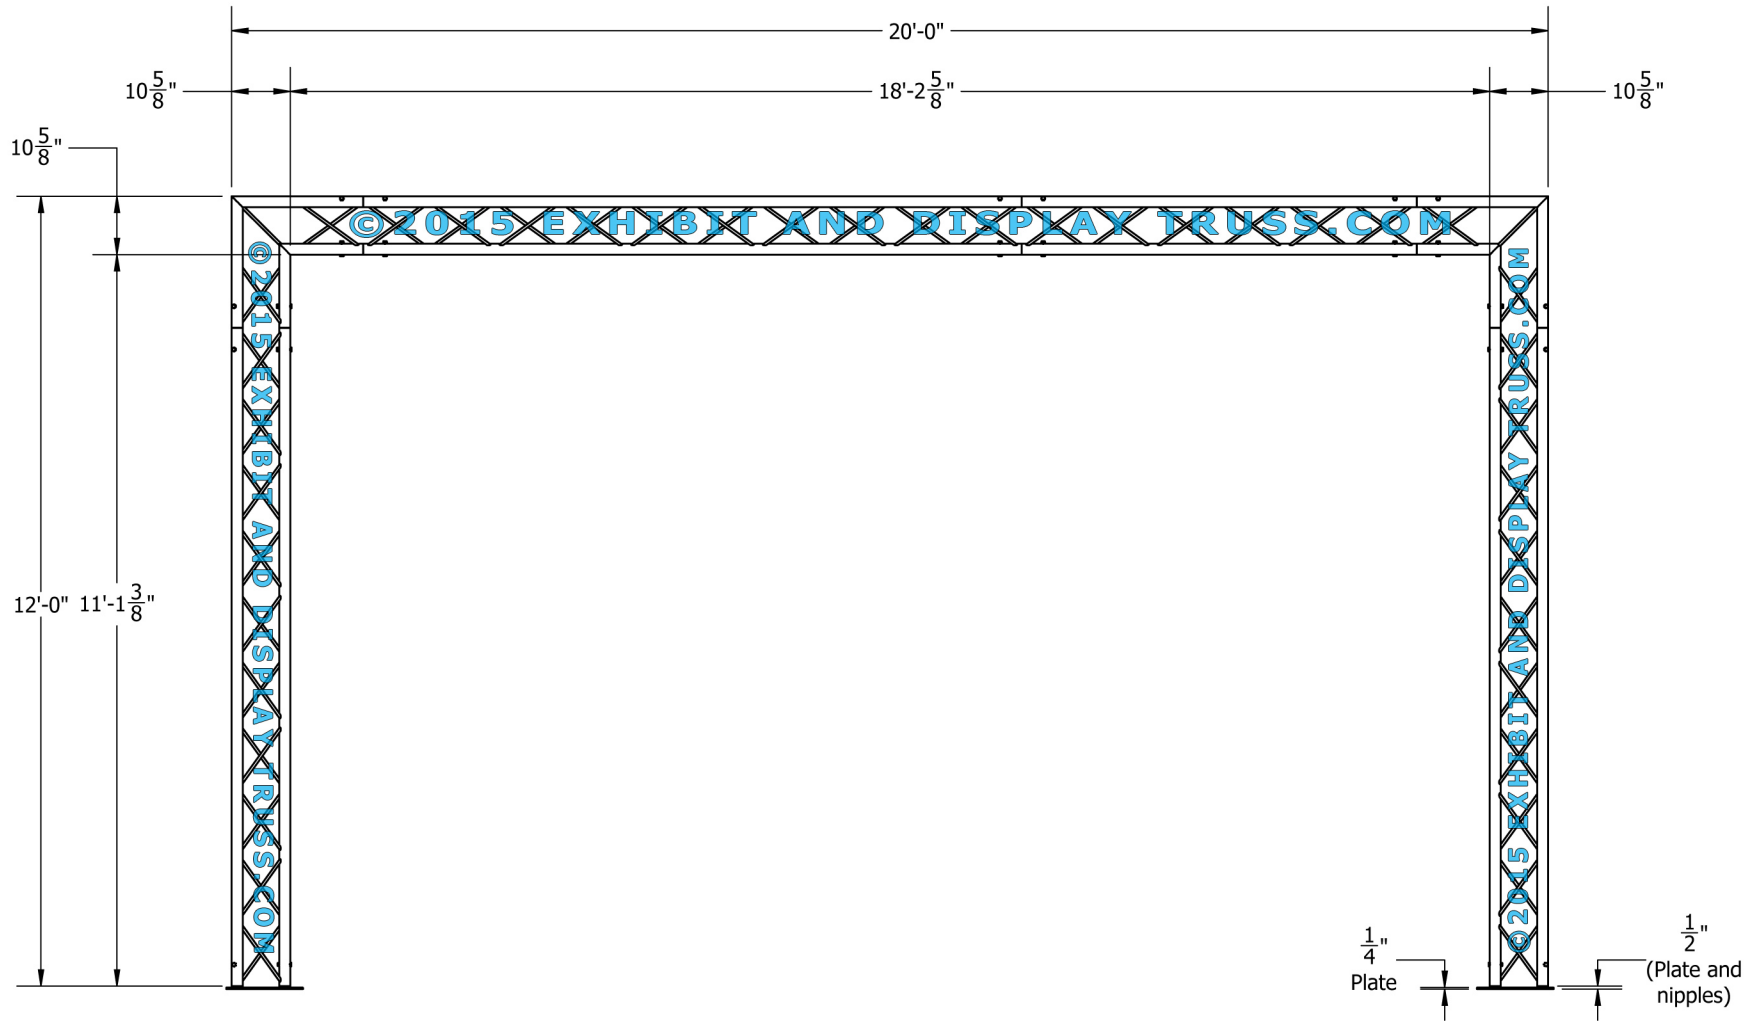

©2015 EXHIBIT AND DISPLAY TRUSS.COM

EXPLODED VIEW

ITEM NO.	PART NUMBER	DESCRIPTION	QTY.
①	EDT12-BP3Ac	14" x 48" Tri Base Plate	2
②	EDT12-T6	6'-0" Tri Truss	1
③	EDT12-T10	10'-0" Tri Truss	3
④	EDT12-T2W90A	2 Way 90° Junction Apex In	2

KIT: B30-123

12" Wide Aluminum Truss. 2" Chords with 1/2" Webs

©2015 EXHIBIT AND DISPLAY TRUSS.COM

TOP VIEW
UNITS: FEET & INCHES

KIT: B30-123

12" Wide Aluminum Truss. 2" Chords with 1/2" Webs

©2015 EXHIBIT AND DISPLAY TRUSS.COM