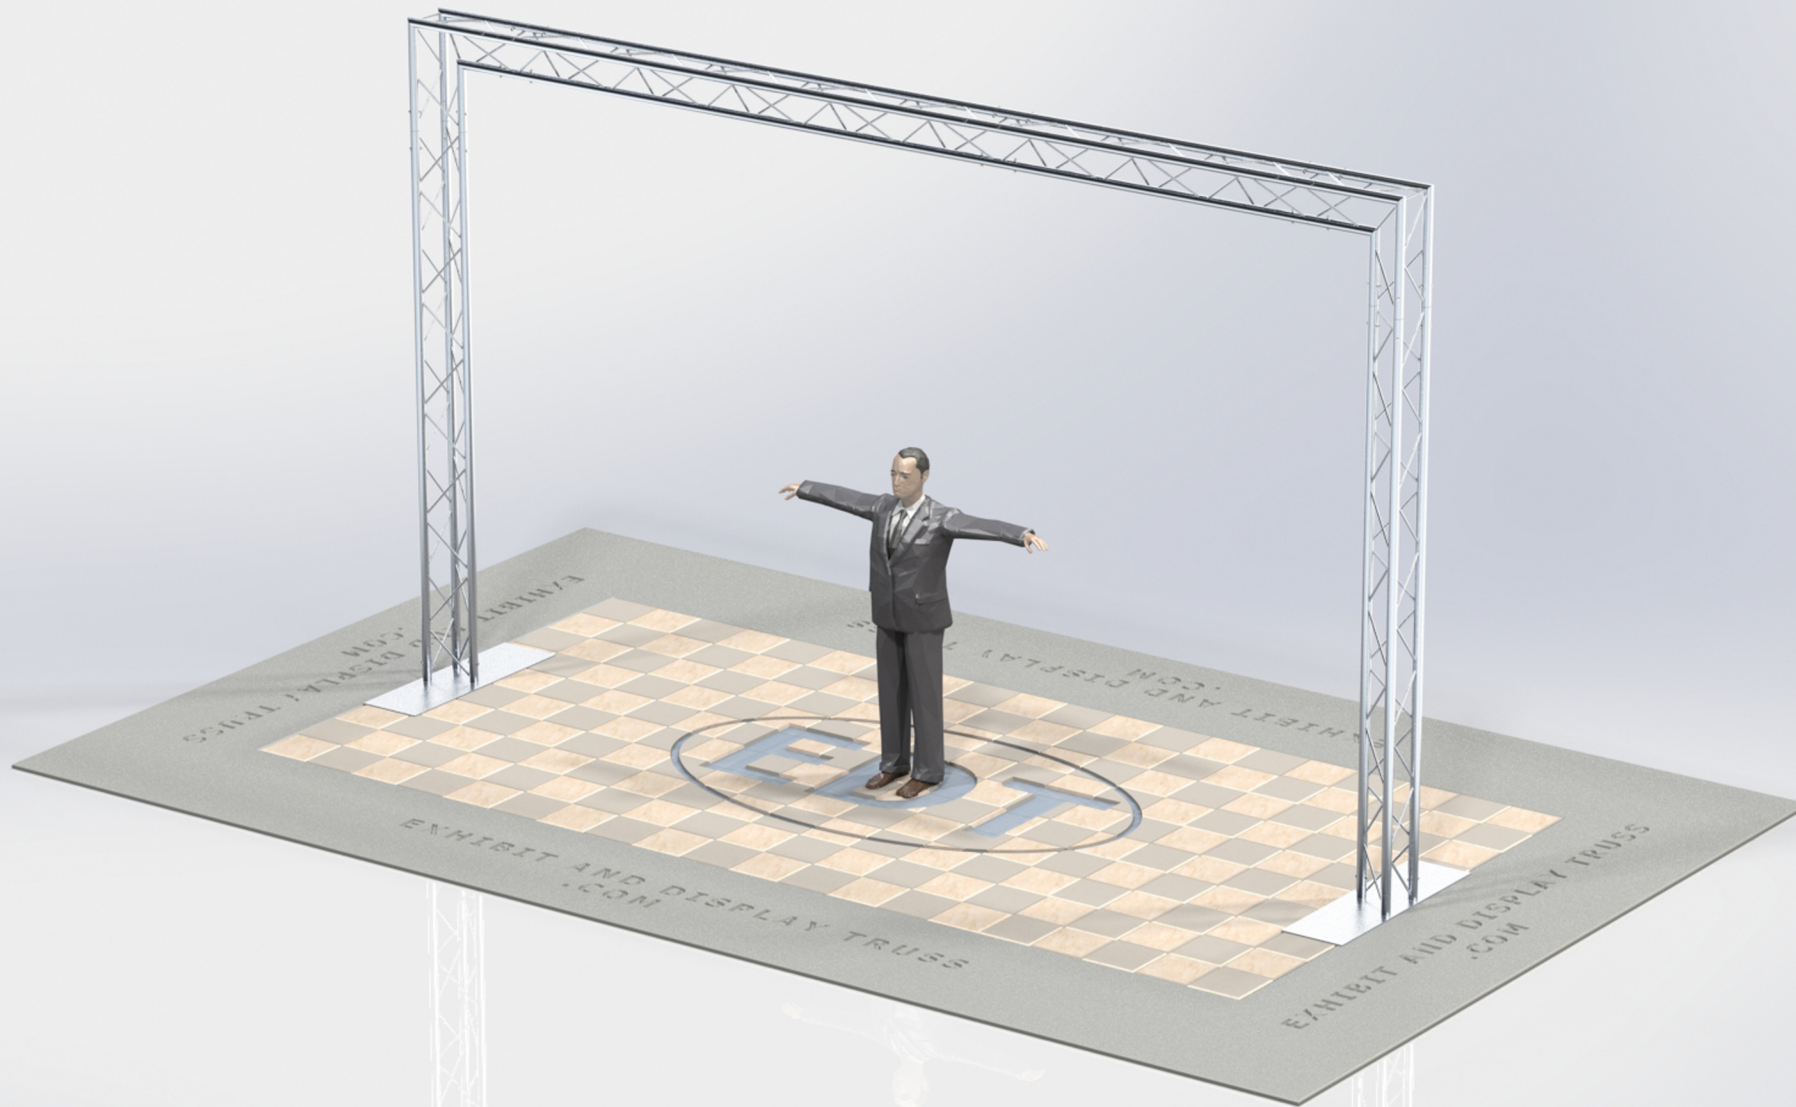

KIT: B30-123

12" Wide Aluminum Truss. 2" Chords with 1/2" Webs

©2015 EXHIBIT AND DISPLAY TRUSS.COM

Toll Free: 855-323-4866
Email: info@exhibitanddisplaytruss.com

ExhibitAndDisplayTruss.com

KIT: B30-123

12" Wide Aluminum Truss. 2" Chords with 1/2" Webs

©2015 EXHIBIT AND DISPLAY TRUSS.COM

EXPLODED VIEW

ITEM NO.	PART NUMBER	DESCRIPTION	QTY.
①	EDT12-BP3Ac	14" x 48" Tri Base Plate	2
②	EDT12-T6	6'-0" Tri Truss	1
③	EDT12-T10	10'-0" Tri Truss	3
④	EDT12-T2W90A	2 Way 90° Junction Apex In	2

KIT: B30-123

12" Wide Aluminum Truss. 2" Chords with 1/2" Webs

©2015 EXHIBIT AND DISPLAY TRUSS.COM

TOP VIEW
UNITS: FEET & INCHES

KIT: B30-123

12" Wide Aluminum Truss. 2" Chords with 1/2" Webs

©2015 EXHIBIT AND DISPLAY TRUSS.COM