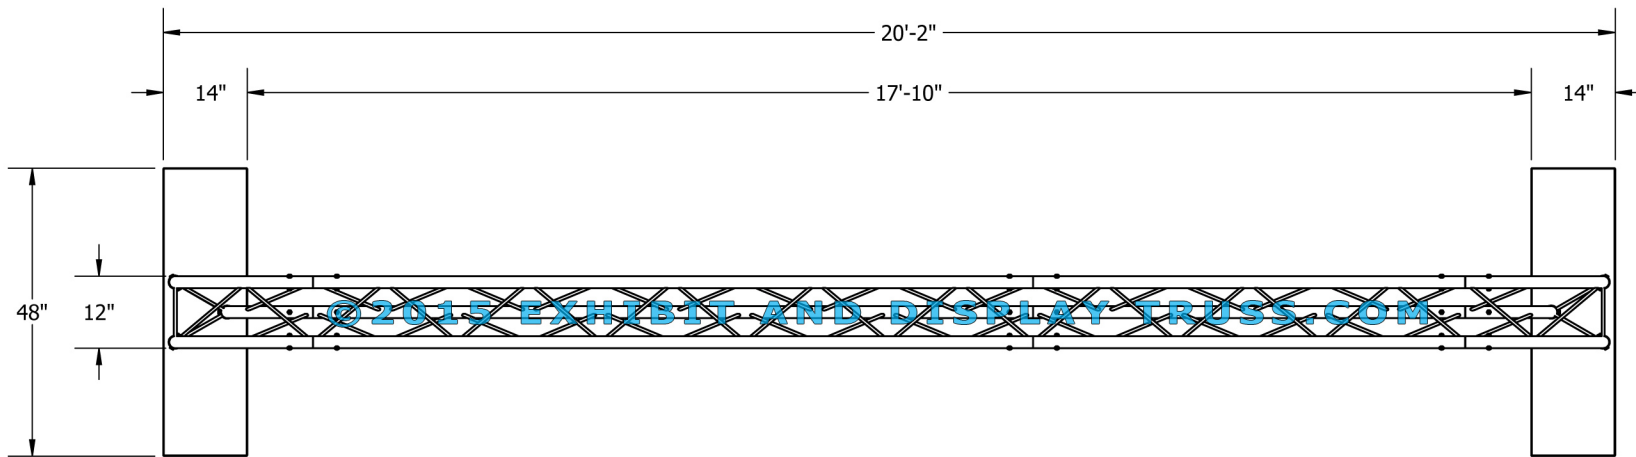

KIT: B30-123

12" Wide Aluminum Truss. 2" Chords with 1/2" Webs

©2015 EXHIBIT AND DISPLAY TRUSS.COM

Toll Free: 855-323-4866
Email: info@exhibitanddisplaytruss.com

ExhibitAndDisplayTruss.com

KIT: B30-123

12" Wide Aluminum Truss. 2" Chords with 1/2" Webs

©2015 EXHIBIT AND DISPLAY TRUSS.COM

EXPLODED VIEW

ITEM NO.	PART NUMBER	DESCRIPTION	QTY.
①	EDT12-BP3Ac	14" x 48" Tri Base Plate	2
②	EDT12-T6	6'-0" Tri Truss	1
③	EDT12-T10	10'-0" Tri Truss	3
④	EDT12-T2W90A	2 Way 90° Junction Apex In	2

KIT: B30-123

12" Wide Aluminum Truss. 2" Chords with 1/2" Webs

©2015 EXHIBIT AND DISPLAY TRUSS.COM

TOP VIEW
UNITS: FEET & INCHES

KIT: B30-123

12" Wide Aluminum Truss. 2" Chords with 1/2" Webs

©2015 EXHIBIT AND DISPLAY TRUSS.COM