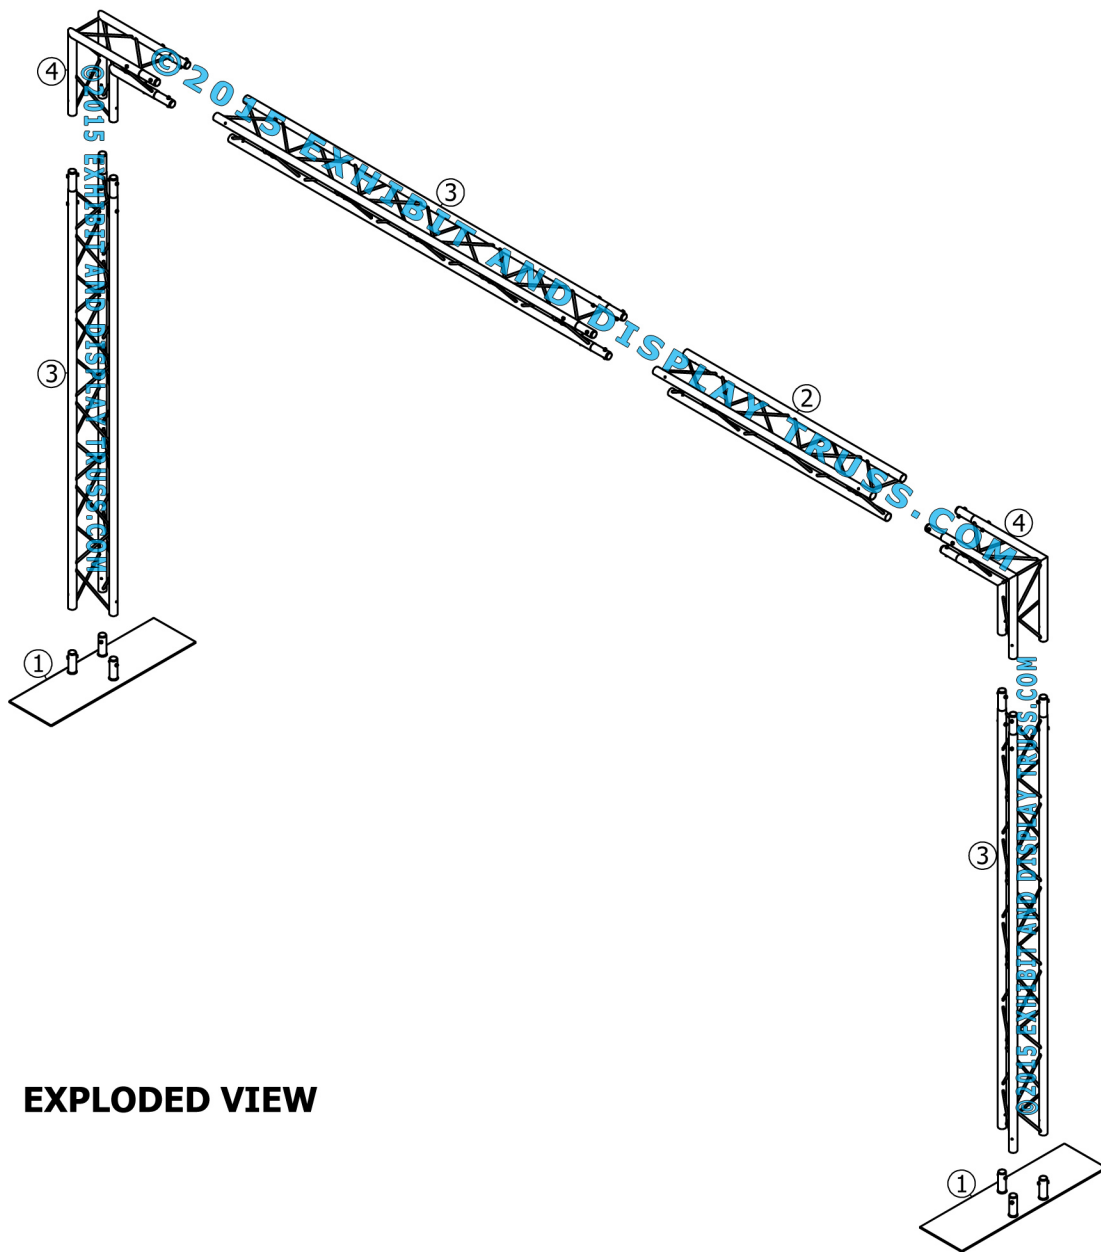

KIT: B30-123

12" Wide Aluminum Truss. 2" Chords with 1/2" Webs

©2015 EXHIBIT AND DISPLAY TRUSS.COM

Toll Free: 855-323-4866
Email: info@exhibitanddisplaytruss.com

ExhibitAndDisplayTruss.com

KIT: B30-123

12" Wide Aluminum Truss. 2" Chords with 1/2" Webs

©2015 EXHIBIT AND DISPLAY TRUSS.COM

EXPLODED VIEW

ITEM NO.	PART NUMBER	DESCRIPTION	QTY.
①	EDT12-BP3Ac	14" x 48" Tri Base Plate	2
②	EDT12-T6	6'-0" Tri Truss	1
③	EDT12-T10	10'-0" Tri Truss	3
④	EDT12-T2W90A	2 Way 90° Junction Apex In	2

KIT: B30-123

12" Wide Aluminum Truss. 2" Chords with 1/2" Webs

©2015 EXHIBIT AND DISPLAY TRUSS.COM

TOP VIEW
UNITS: FEET & INCHES

KIT: B30-123

12" Wide Aluminum Truss. 2" Chords with 1/2" Webs

©2015 EXHIBIT AND DISPLAY TRUSS.COM

FRONT VIEW
UNITS: FEET & INCHES