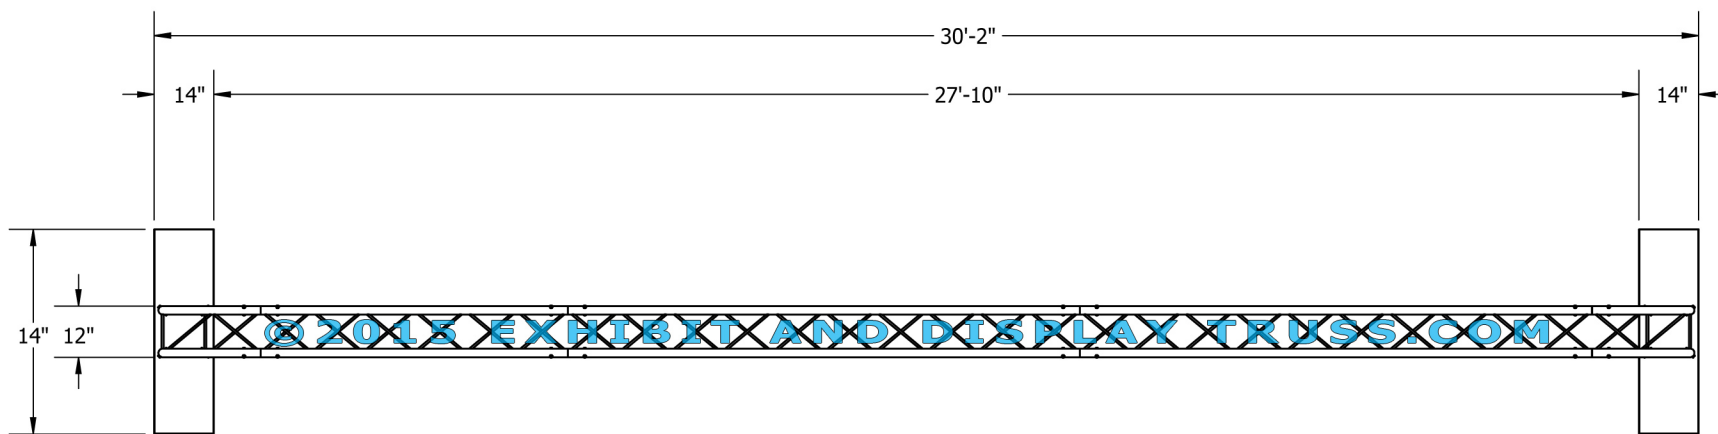

KIT: B31-124

12" Wide Aluminum Truss. 2" Chords with 1/2" Webs

©2015 EXHIBIT AND DISPLAY TRUSS.COM

Toll Free: 855-323-4866
Email: info@exhibitanddisplaytruss.com

ExhibitAndDisplayTruss.com

KIT: B31-124

12" Wide Aluminum Truss. 2" Chords with 1/2" Webs

©2015 EXHIBIT AND DISPLAY TRUSS.COM

EXPLODED VIEW

ITEM NO.	PART NUMBER	DESCRIPTION	QTY.
①	EDT12-BP4c	14" x 48" Box Base Plate	2
②	EDT12-B6	6'-0" Box Truss	1
③	EDT12-B8	8'-0" Box Truss	2
④	EDT12-B10	10'-0" Box Truss	2
⑤	EDT12-B2W90	2 Way 90° Junction	2

KIT: B31-124

12" Wide Aluminum Truss. 2" Chords with 1/2" Webs

©2015 EXHIBIT AND DISPLAY TRUSS.COM

TOP VIEW
UNITS: FEET & INCHES

KIT: B31-124

12" Wide Aluminum Truss. 2" Chords with 1/2" Webs

©2015 EXHIBIT AND DISPLAY TRUSS.COM