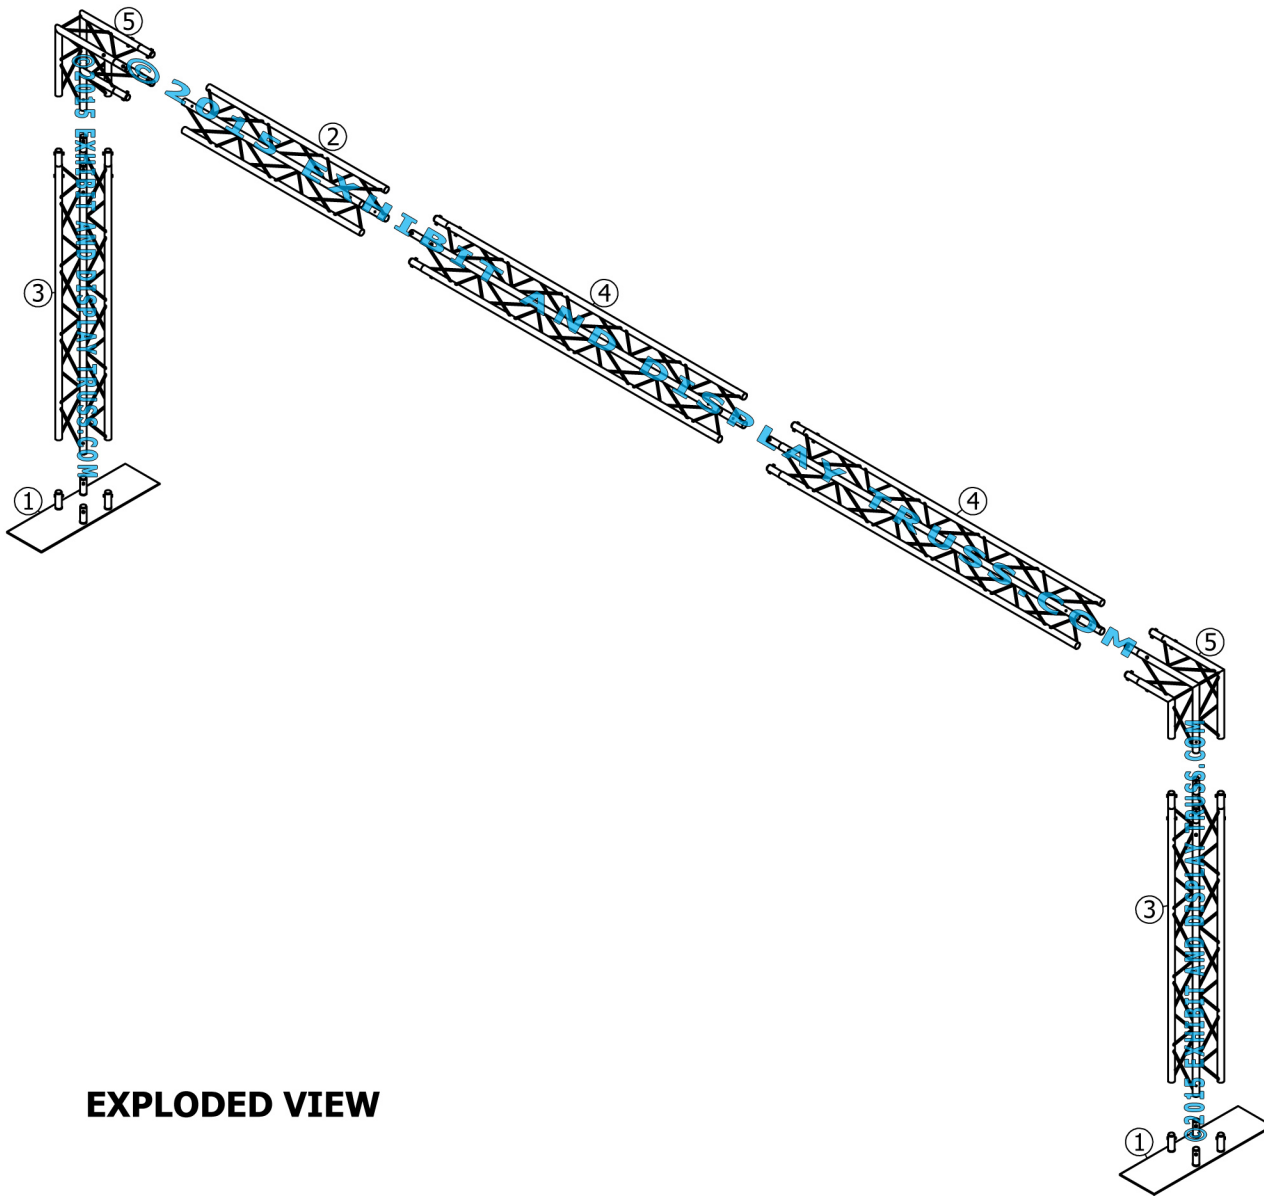

KIT: B31-124

12" Wide Aluminum Truss. 2" Chords with 1/2" Webs

©2015 EXHIBIT AND DISPLAY TRUSS.COM

Toll Free: 855-323-4866
Email: info@exhibitanddisplaytruss.com

ExhibitAndDisplayTruss.com

KIT: B31-124

12" Wide Aluminum Truss. 2" Chords with 1/2" Webs

©2015 EXHIBIT AND DISPLAY TRUSS.COM

EXPLODED VIEW

ITEM NO.	PART NUMBER	DESCRIPTION	QTY.
①	EDT12-BP4c	14" x 48" Box Base Plate	2
②	EDT12-B6	6'-0" Box Truss	1
③	EDT12-B8	8'-0" Box Truss	2
④	EDT12-B10	10'-0" Box Truss	2
⑤	EDT12-B2W90	2 Way 90° Junction	2

KIT: B31-124

12" Wide Aluminum Truss. 2" Chords with 1/2" Webs

©2015 EXHIBIT AND DISPLAY TRUSS.COM

TOP VIEW
UNITS: FEET & INCHES

KIT: B31-124

12" Wide Aluminum Truss. 2" Chords with 1/2" Webs

©2015 EXHIBIT AND DISPLAY TRUSS.COM

FRONT VIEW
UNITS: FEET & INCHES