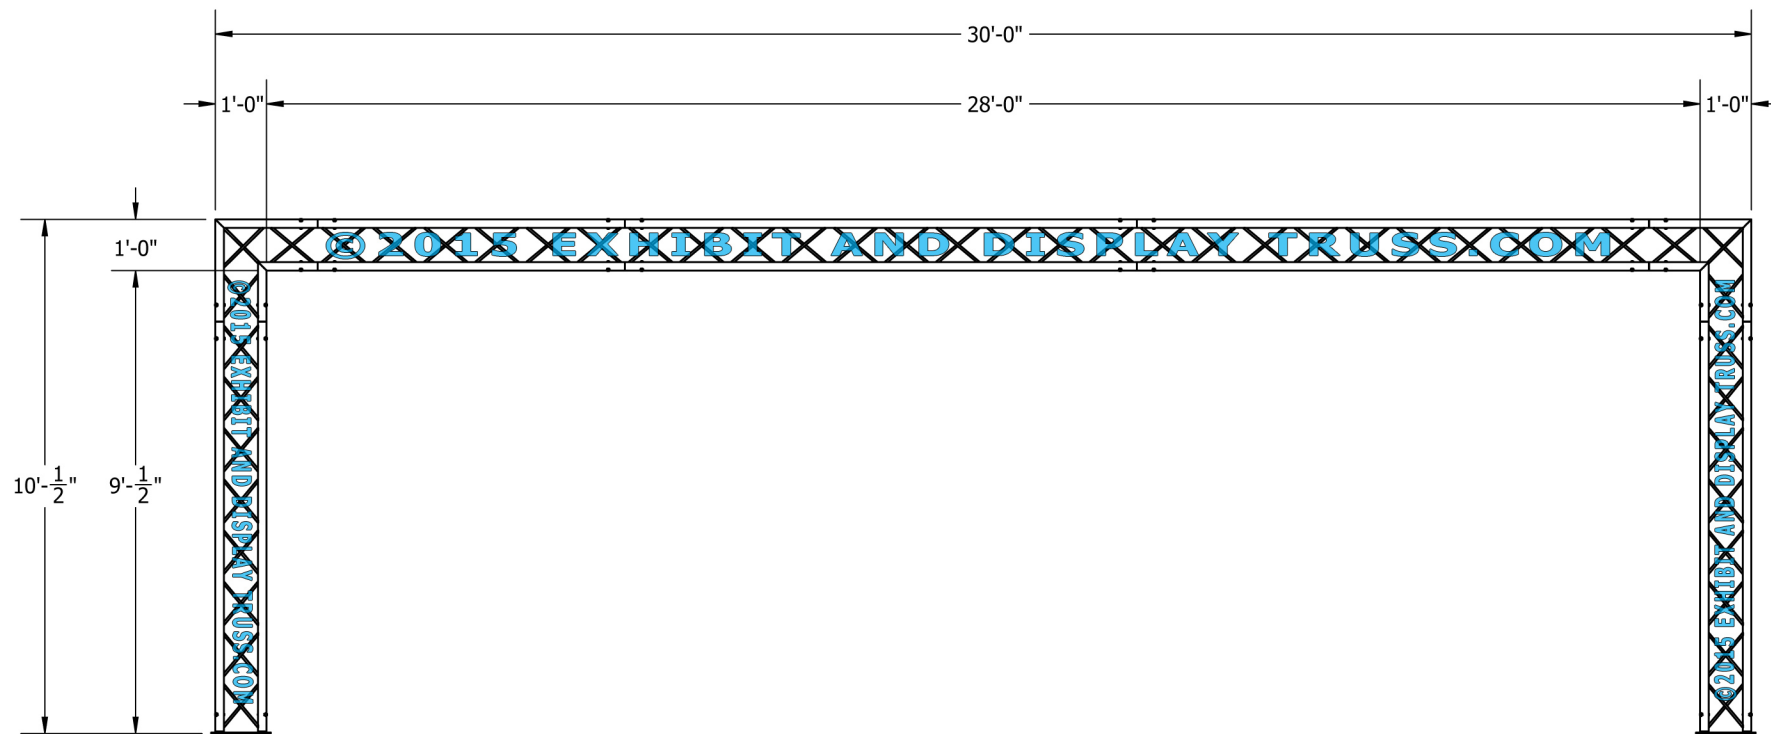

©2015 EXHIBIT AND DISPLAY TRUSS.COM

EXPLODED VIEW

ITEM NO.	PART NUMBER	DESCRIPTION	QTY.
①	EDT12-BP4c	14" x 48" Box Base Plate	2
②	EDT12-B6	6'-0" Box Truss	1
③	EDT12-B8	8'-0" Box Truss	2
④	EDT12-B10	10'-0" Box Truss	2
⑤	EDT12-B2W90	2 Way 90° Junction	2

KIT: B31-124

12" Wide Aluminum Truss. 2" Chords with 1/2" Webs

©2015 EXHIBIT AND DISPLAY TRUSS.COM

TOP VIEW
UNITS: FEET & INCHES

KIT: B31-124

12" Wide Aluminum Truss. 2" Chords with 1/2" Webs

©2015 EXHIBIT AND DISPLAY TRUSS.COM