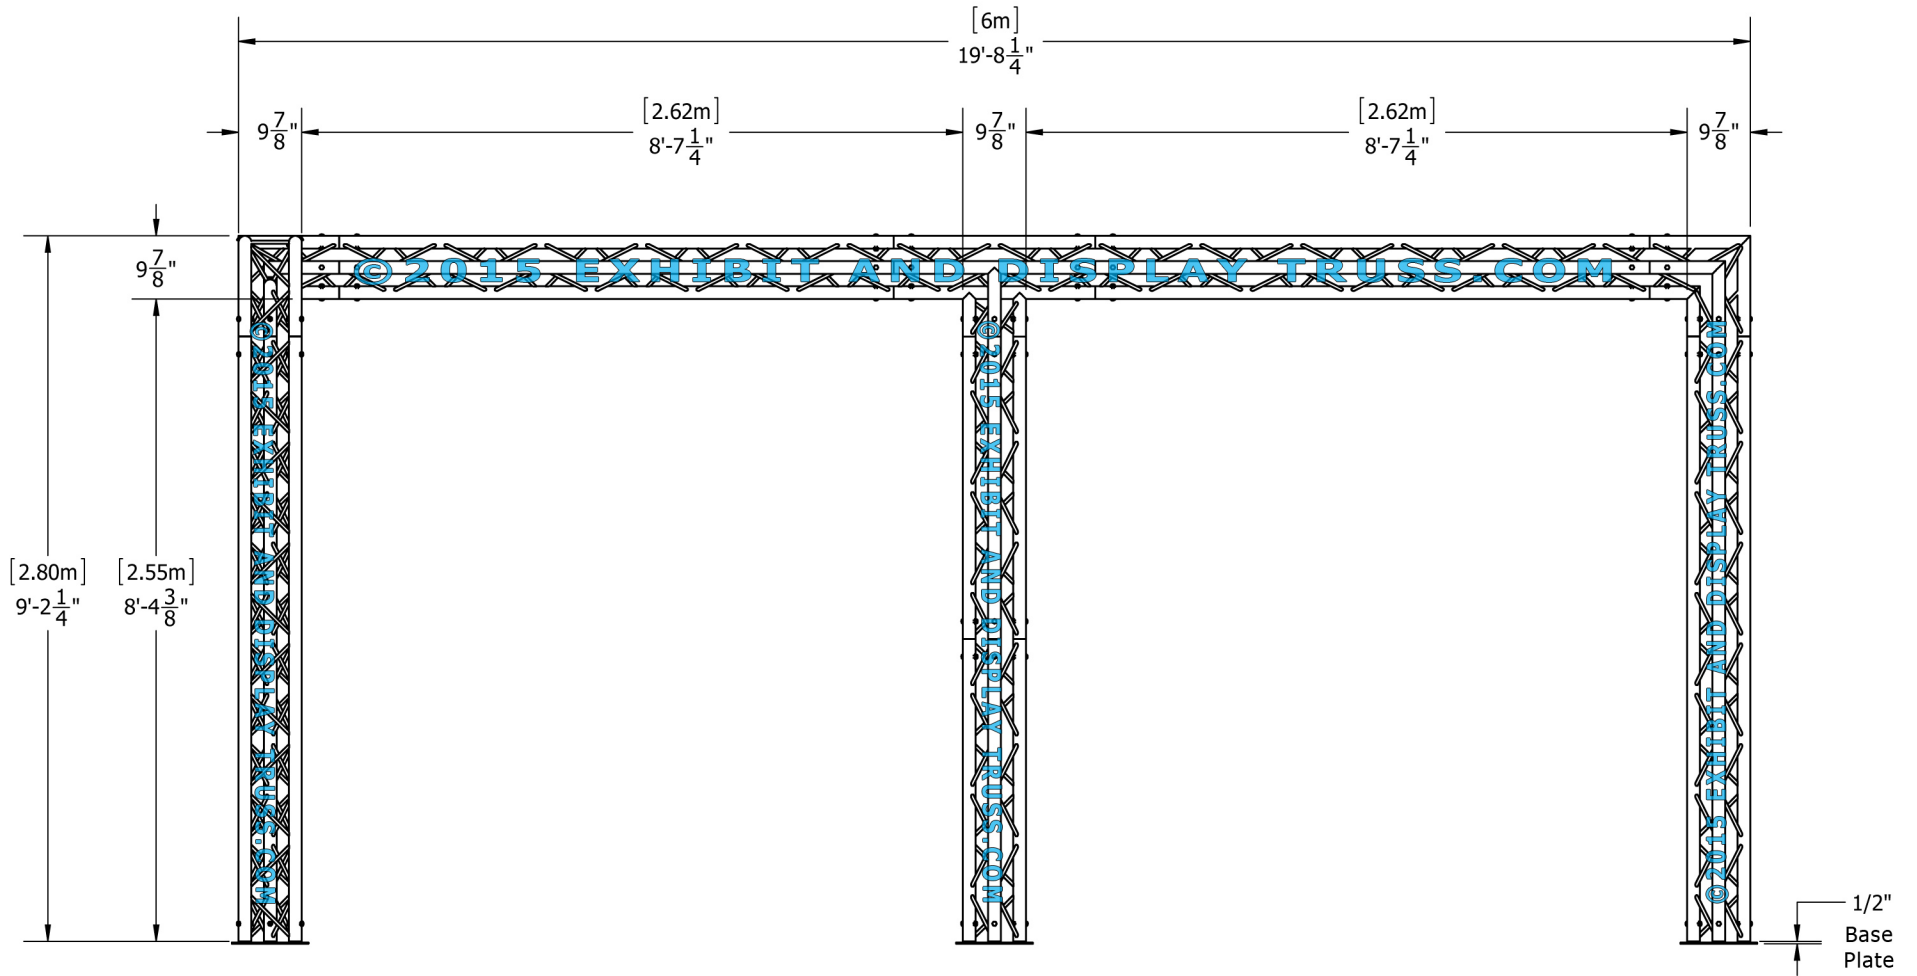

©2015 EXHIBIT AND DISPLAY TRUSS.COM

©2015 EXHIBIT AND DISPLAY TRUSS.COM

EXPLODED VIEW

| ITEM NO. | PART NUMBER | DESCRIPTION | QTY. |
|----------|--------------|--|------|
| ① | EDT10-BP3 | Tri Base Plate (square) | 4 |
| ② | EDT10-T1.2 | 1.2m Tri Truss | 2 |
| ③ | EDT10-T2.2 | 2.2m Tri Truss | 3 |
| ④ | EDT10-T2.4 | 2.4m Tri Truss | 3 |
| ⑤ | EDT10-T2W90A | 2 Way 90° Junction Apex In | 1 |
| ⑥ | EDT10-T3W90L | 3 Way 90° Junction "Left" | 1 |
| ⑦ | EDT10-T3WTc | 3 Way 90° "T" Junction Apex Up/Down (Custom) | 1 |
| ⑧ | EDT10-T2W90 | 2 Way 90° Junction Apex Up/Down | 1 |

KIT: B34-103

10" Wide Aluminum Truss. 2" Chords with 1/2" Webs

©2015 EXHIBIT AND DISPLAY TRUSS.COM

© 2015 EXHIBIT AND DISPLAY TRUSS.COM

Top View
Units: Feet & Inches
[Meters]

Toll Free: 855-323-4866
Email: info@exhibitanddisplaytruss.com

ExhibitAndDisplayTruss.com

KIT: B34-103

10" Wide Aluminum Truss. 2" Chords with 1/2" Webs

©2015 EXHIBIT AND DISPLAY TRUSS.COM

Front View

Units: Feet & Inches
[Meters]

©2015 EXHIBIT AND DISPLAY TRUSS.COM

Toll Free: 855-323-4866
Email: info@exhibitanddisplaytruss.com

ExhibitAndDisplayTruss.com

KIT: B34-103

10" Wide Aluminum Truss. 2" Chords with 1/2" Webs

©2015 EXHIBIT AND DISPLAY TRUSS.COM

Side View
Units: Feet & Inches
[Meters]

©2015 EXHIBIT AND DISPLAY TRUSS.COM

Toll Free: 855-323-4866
Email: info@exhibitanddisplaytruss.com