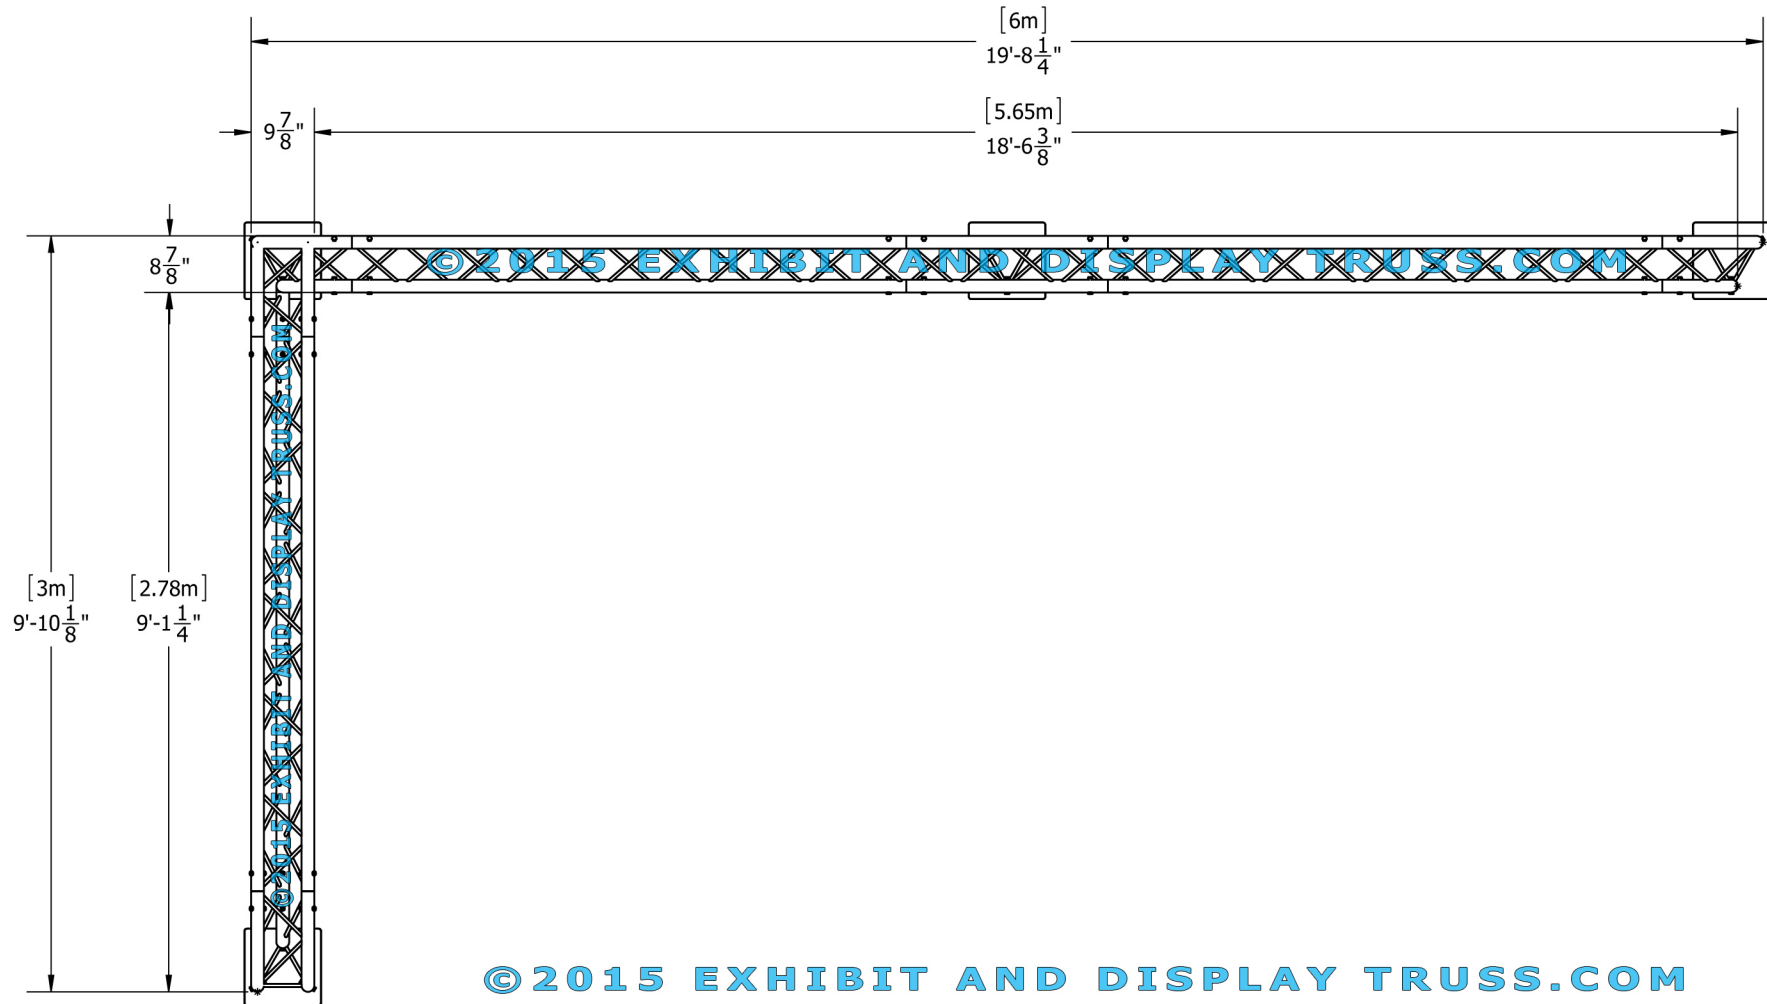

©2015 EXHIBIT AND DISPLAY TRUSS.COM

©2015 EXHIBIT AND DISPLAY TRUSS.COM

EXPLODED VIEW

| ITEM NO. | PART NUMBER | DESCRIPTION | QTY. |
|----------|--------------|--|------|
| ① | EDT10-BP3 | Tri Base Plate (square) | 4 |
| ② | EDT10-T1.2 | 1.2m Tri Truss | 2 |
| ③ | EDT10-T2.2 | 2.2m Tri Truss | 3 |
| ④ | EDT10-T2.4 | 2.4m Tri Truss | 3 |
| ⑤ | EDT10-T2W90A | 2 Way 90° Junction Apex In | 1 |
| ⑥ | EDT10-T3W90L | 3 Way 90° Junction "Left" | 1 |
| ⑦ | EDT10-T3WTc | 3 Way 90° "T" Junction Apex Up/Down (Custom) | 1 |
| ⑧ | EDT10-T2W90 | 2 Way 90° Junction Apex Up/Down | 1 |

KIT: B34-103

10" Wide Aluminum Truss. 2" Chords with 1/2" Webs

©2015 EXHIBIT AND DISPLAY TRUSS.COM

© 2015 EXHIBIT AND DISPLAY TRUSS.COM

Top View
Units: Feet & Inches
[Meters]

Toll Free: 855-323-4866
Email: info@exhibitanddisplaytruss.com

ExhibitAndDisplayTruss.com

KIT: B34-103

10" Wide Aluminum Truss. 2" Chords with 1/2" Webs

©2015 EXHIBIT AND DISPLAY TRUSS.COM

Front View

Units: Feet & Inches
[Meters]

©2015 EXHIBIT AND DISPLAY TRUSS.COM

Toll Free: 855-323-4866
Email: info@exhibitanddisplaytruss.com

ExhibitAndDisplayTruss.com

KIT: B34-103

10" Wide Aluminum Truss. 2" Chords with 1/2" Webs

©2015 EXHIBIT AND DISPLAY TRUSS.COM

Side View
Units: Feet & Inches
[Meters]

©2015 EXHIBIT AND DISPLAY TRUSS.COM

Toll Free: 855-323-4866
Email: info@exhibitanddisplaytruss.com