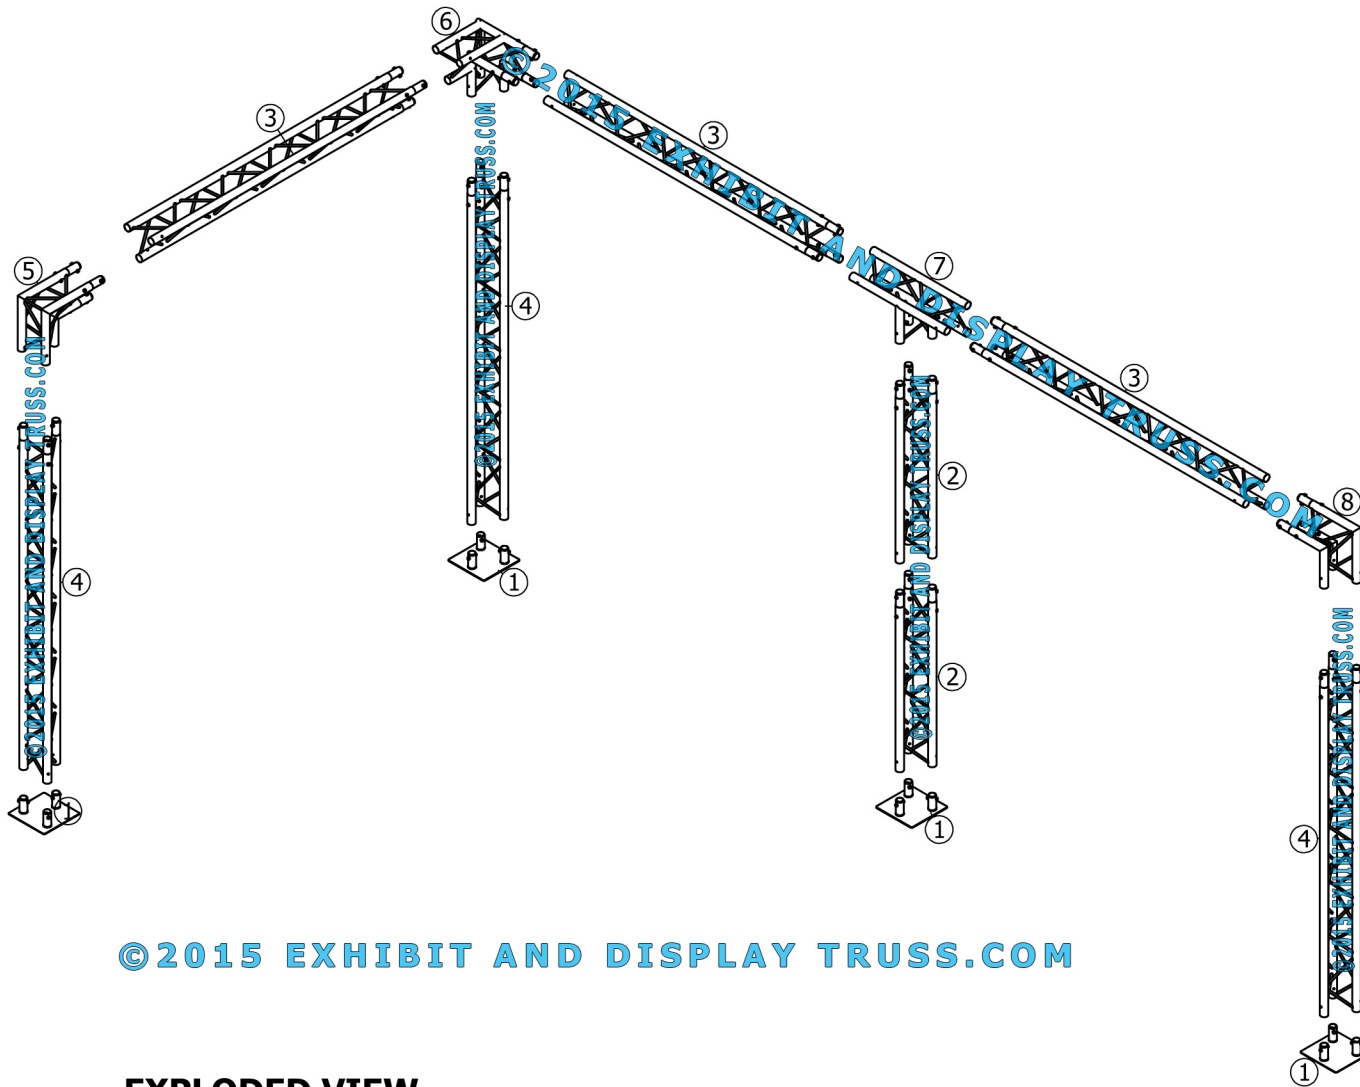

KIT: B34-103

10" Wide Aluminum Truss. 2" Chords with 1/2" Webs

©2015 EXHIBIT AND DISPLAY TRUSS.COM

Toll Free: 855-323-4866
Email: info@exhibitanddisplaytruss.com

ExhibitAndDisplayTruss.com

KIT: B34-103

10" Wide Aluminum Truss. 2" Chords with 1/2" Webs

©2015 EXHIBIT AND DISPLAY TRUSS.COM

©2015 EXHIBIT AND DISPLAY TRUSS.COM

EXPLODED VIEW

| ITEM NO. | PART NUMBER | DESCRIPTION | QTY. |
|----------|--------------|--|------|
| ① | EDT10-BP3 | Tri Base Plate (square) | 4 |
| ② | EDT10-T1.2 | 1.2m Tri Truss | 2 |
| ③ | EDT10-T2.2 | 2.2m Tri Truss | 3 |
| ④ | EDT10-T2.4 | 2.4m Tri Truss | 3 |
| ⑤ | EDT10-T2W90A | 2 Way 90° Junction Apex In | 1 |
| ⑥ | EDT10-T3W90L | 3 Way 90° Junction "Left" | 1 |
| ⑦ | EDT10-T3WTc | 3 Way 90° "T" Junction Apex Up/Down (Custom) | 1 |
| ⑧ | EDT10-T2W90 | 2 Way 90° Junction Apex Up/Down | 1 |

KIT: B34-103

10" Wide Aluminum Truss. 2" Chords with 1/2" Webs

©2015 EXHIBIT AND DISPLAY TRUSS.COM

© 2015 EXHIBIT AND DISPLAY TRUSS.COM

Top View
Units: Feet & Inches
[Meters]

Toll Free: 855-323-4866
Email: info@exhibitanddisplaytruss.com

ExhibitAndDisplayTruss.com

KIT: B34-103

10" Wide Aluminum Truss. 2" Chords with 1/2" Webs

©2015 EXHIBIT AND DISPLAY TRUSS.COM

Front View

Units: Feet & Inches
[Meters]

©2015 EXHIBIT AND DISPLAY TRUSS.COM

Toll Free: 855-323-4866
Email: info@exhibitanddisplaytruss.com