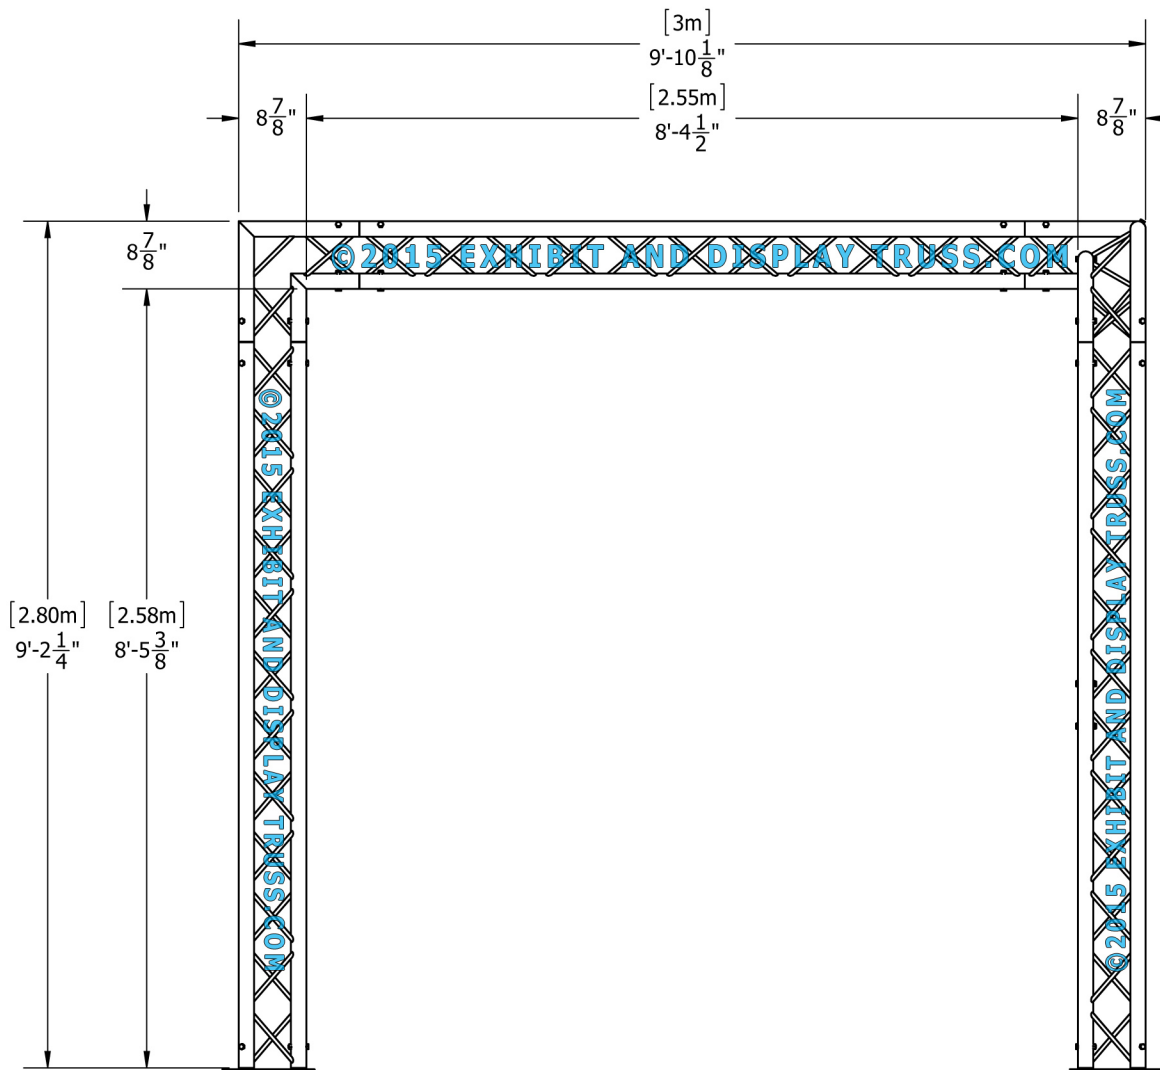

©2015 EXHIBIT AND DISPLAY TRUSS.COM

©2015 EXHIBIT AND DISPLAY TRUSS.COM

EXPLODED VIEW

| ITEM NO. | PART NUMBER | DESCRIPTION | QTY. |
|----------|--------------|--|------|
| ① | EDT10-BP3 | Tri Base Plate (square) | 4 |
| ② | EDT10-T1.2 | 1.2m Tri Truss | 2 |
| ③ | EDT10-T2.2 | 2.2m Tri Truss | 3 |
| ④ | EDT10-T2.4 | 2.4m Tri Truss | 3 |
| ⑤ | EDT10-T2W90A | 2 Way 90° Junction Apex In | 1 |
| ⑥ | EDT10-T3W90L | 3 Way 90° Junction "Left" | 1 |
| ⑦ | EDT10-T3WTc | 3 Way 90° "T" Junction Apex Up/Down (Custom) | 1 |
| ⑧ | EDT10-T2W90 | 2 Way 90° Junction Apex Up/Down | 1 |

KIT: B34-103

10" Wide Aluminum Truss. 2" Chords with 1/2" Webs

©2015 EXHIBIT AND DISPLAY TRUSS.COM

© 2015 EXHIBIT AND DISPLAY TRUSS.COM

Top View
Units: Feet & Inches
[Meters]

Toll Free: 855-323-4866
Email: info@exhibitanddisplaytruss.com

ExhibitAndDisplayTruss.com

KIT: B34-103

10" Wide Aluminum Truss. 2" Chords with 1/2" Webs

©2015 EXHIBIT AND DISPLAY TRUSS.COM

Front View

Units: Feet & Inches
[Meters]

©2015 EXHIBIT AND DISPLAY TRUSS.COM

Toll Free: 855-323-4866
Email: info@exhibitanddisplaytruss.com

ExhibitAndDisplayTruss.com

KIT: B34-103

10" Wide Aluminum Truss. 2" Chords with 1/2" Webs

©2015 EXHIBIT AND DISPLAY TRUSS.COM

Side View
Units: Feet & Inches
[Meters]

©2015 EXHIBIT AND DISPLAY TRUSS.COM

Toll Free: 855-323-4866
Email: info@exhibitanddisplaytruss.com