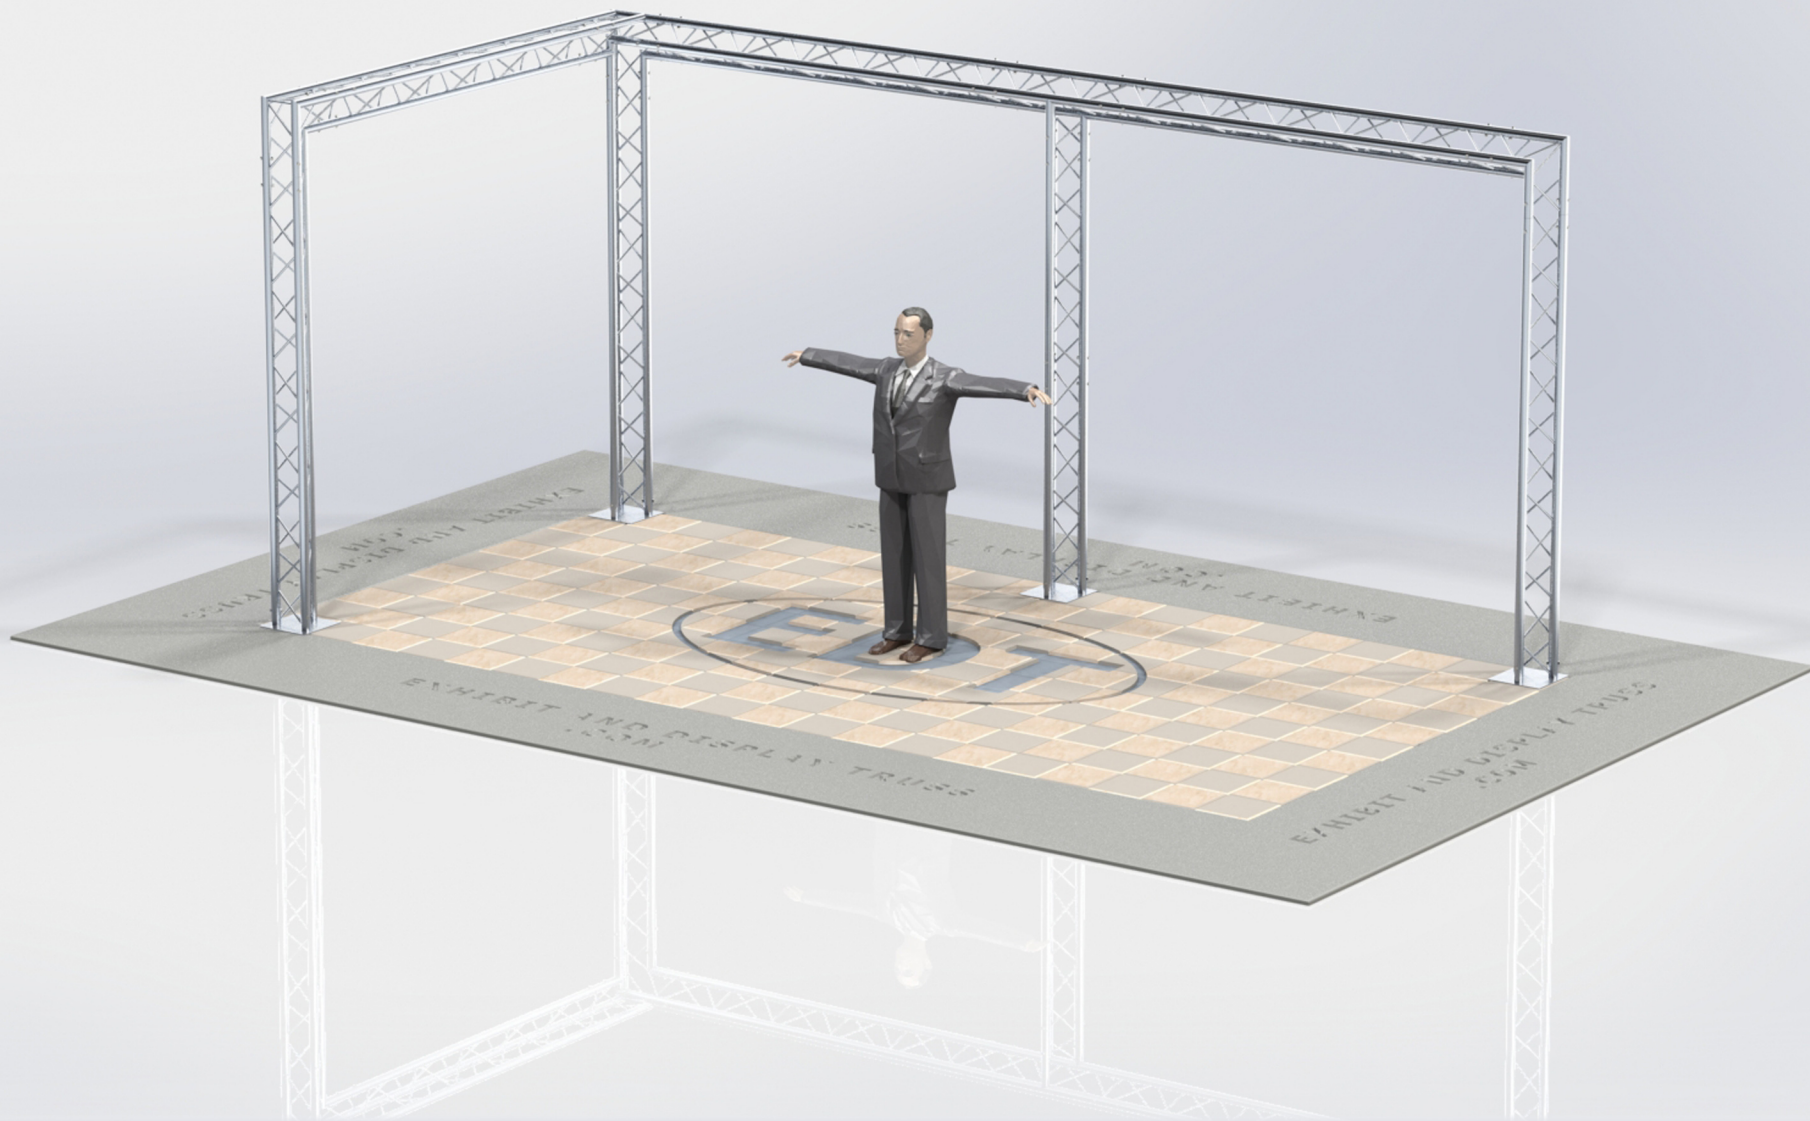

KIT: B34-103

10" Wide Aluminum Truss. 2" Chords with 1/2" Webs

©2015 EXHIBIT AND DISPLAY TRUSS.COM

Toll Free: 855-323-4866
Email: info@exhibitanddisplaytruss.com

ExhibitAndDisplayTruss.com

KIT: B34-103

10" Wide Aluminum Truss. 2" Chords with 1/2" Webs

©2015 EXHIBIT AND DISPLAY TRUSS.COM

©2015 EXHIBIT AND DISPLAY TRUSS.COM

EXPLODED VIEW

| ITEM NO. | PART NUMBER | DESCRIPTION | QTY. |
|----------|--------------|--|------|
| ① | EDT10-BP3 | Tri Base Plate (square) | 4 |
| ② | EDT10-T1.2 | 1.2m Tri Truss | 2 |
| ③ | EDT10-T2.2 | 2.2m Tri Truss | 3 |
| ④ | EDT10-T2.4 | 2.4m Tri Truss | 3 |
| ⑤ | EDT10-T2W90A | 2 Way 90° Junction Apex In | 1 |
| ⑥ | EDT10-T3W90L | 3 Way 90° Junction "Left" | 1 |
| ⑦ | EDT10-T3WTc | 3 Way 90° "T" Junction Apex Up/Down (Custom) | 1 |
| ⑧ | EDT10-T2W90 | 2 Way 90° Junction Apex Up/Down | 1 |

ExhibitAndDisplayTruss.com

KIT: B34-103

10" Wide Aluminum Truss. 2" Chords with 1/2" Webs

©2015 EXHIBIT AND DISPLAY TRUSS.COM

Front View

Units: Feet & Inches
[Meters]

©2015 EXHIBIT AND DISPLAY TRUSS.COM

Toll Free: 855-323-4866
Email: info@exhibitanddisplaytruss.com

ExhibitAndDisplayTruss.com

KIT: B34-103

10" Wide Aluminum Truss. 2" Chords with 1/2" Webs

©2015 EXHIBIT AND DISPLAY TRUSS.COM

Side View
Units: Feet & Inches
[Meters]

©2015 EXHIBIT AND DISPLAY TRUSS.COM

Toll Free: 855-323-4866
Email: info@exhibitanddisplaytruss.com