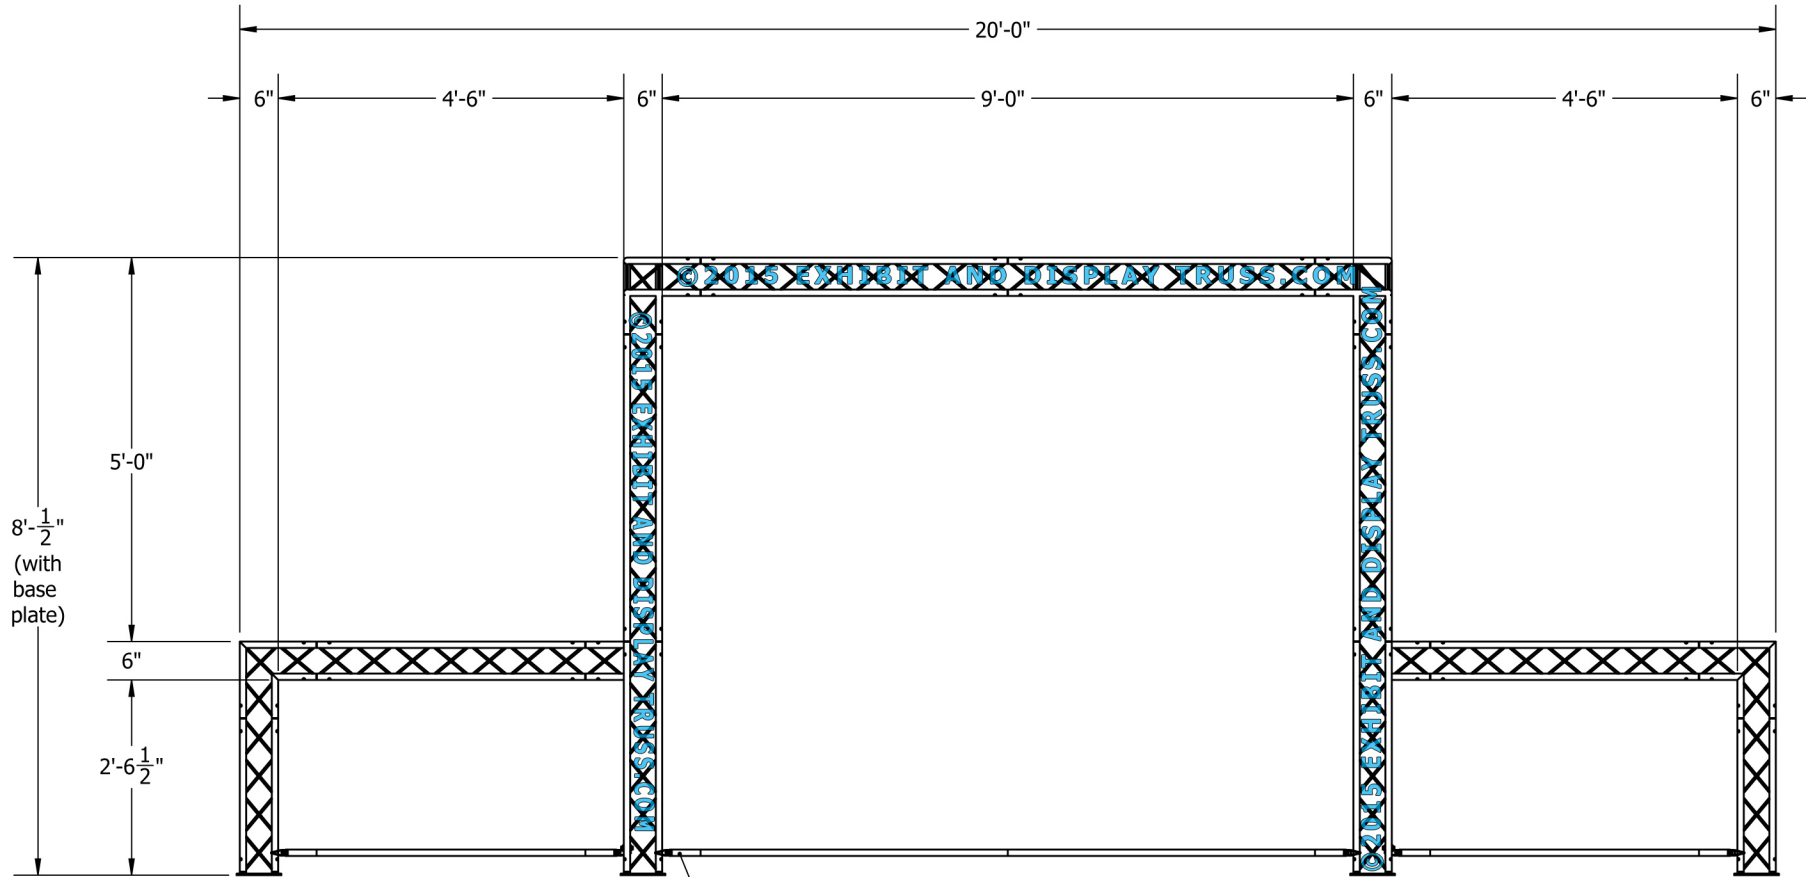

ITEM NO.	PART NUMBER	DESCRIPTION	QTY.
①	EDT6-BP4	Box Base Plate	6
②	EDT6-B2	2'-0" Box Truss	6
③	EDT6-B3	3'-0" Box Truss	2
④	EDT6-B3-6	3'-6" Box Truss	4
⑤	EDT6-B4	4'-0" Box Truss	4
⑥	EDT6-B2W90	2 Way 90° Junction	4
⑦	EDT6-B3WT	3 Way 90° "T" Junction	2
⑧	EDT6-B3W90	3 Way 90° Junction	2
⑨	EDT6-EHC1	Extender Hook Clamp	6
⑩	EDT2-STB3	3' Single Tube Brace	2
⑪	EDT2-ST3-6	3'-6" Single Tube	2
⑫	EDT1-ST4	4'-0" Single Tube	2

©2015 EXHIBIT AND DISPLAY TRUSS.COM

EXPLODED VIEW

KIT: B35-64

6" Wide Aluminum Truss. 1" Chords with 5/16" Webs

©2015 EXHIBIT AND DISPLAY TRUSS.COM

TOP VIEW
UNITS: FEET & INCHES

©2015 EXHIBIT AND DISPLAY TRUSS.COM

KIT: B35-64

6" Wide Aluminum Truss. 1" Chords with 5/16" Webs

©2015 EXHIBIT AND DISPLAY TRUSS.COM

Single Tube Braces for Banner support.
Extender Hook Clamps allow for adjustable heights.

FRONT VIEW
UNITS: FEET & INCHES

©2015 EXHIBIT AND DISPLAY TRUSS.COM

KIT: B35-64

6" Wide Aluminum Truss. 1" Chords with 5/16" Webs

©2015 EXHIBIT AND DISPLAY TRUSS.COM

©2015 EXHIBIT AND DISPLAY TRUSS.COM

SIDE VIEW
UNITS: FEET & INCHES

Single Tube Braces for Banner support.
Extender Hook Clamps allow for adjustable heights.