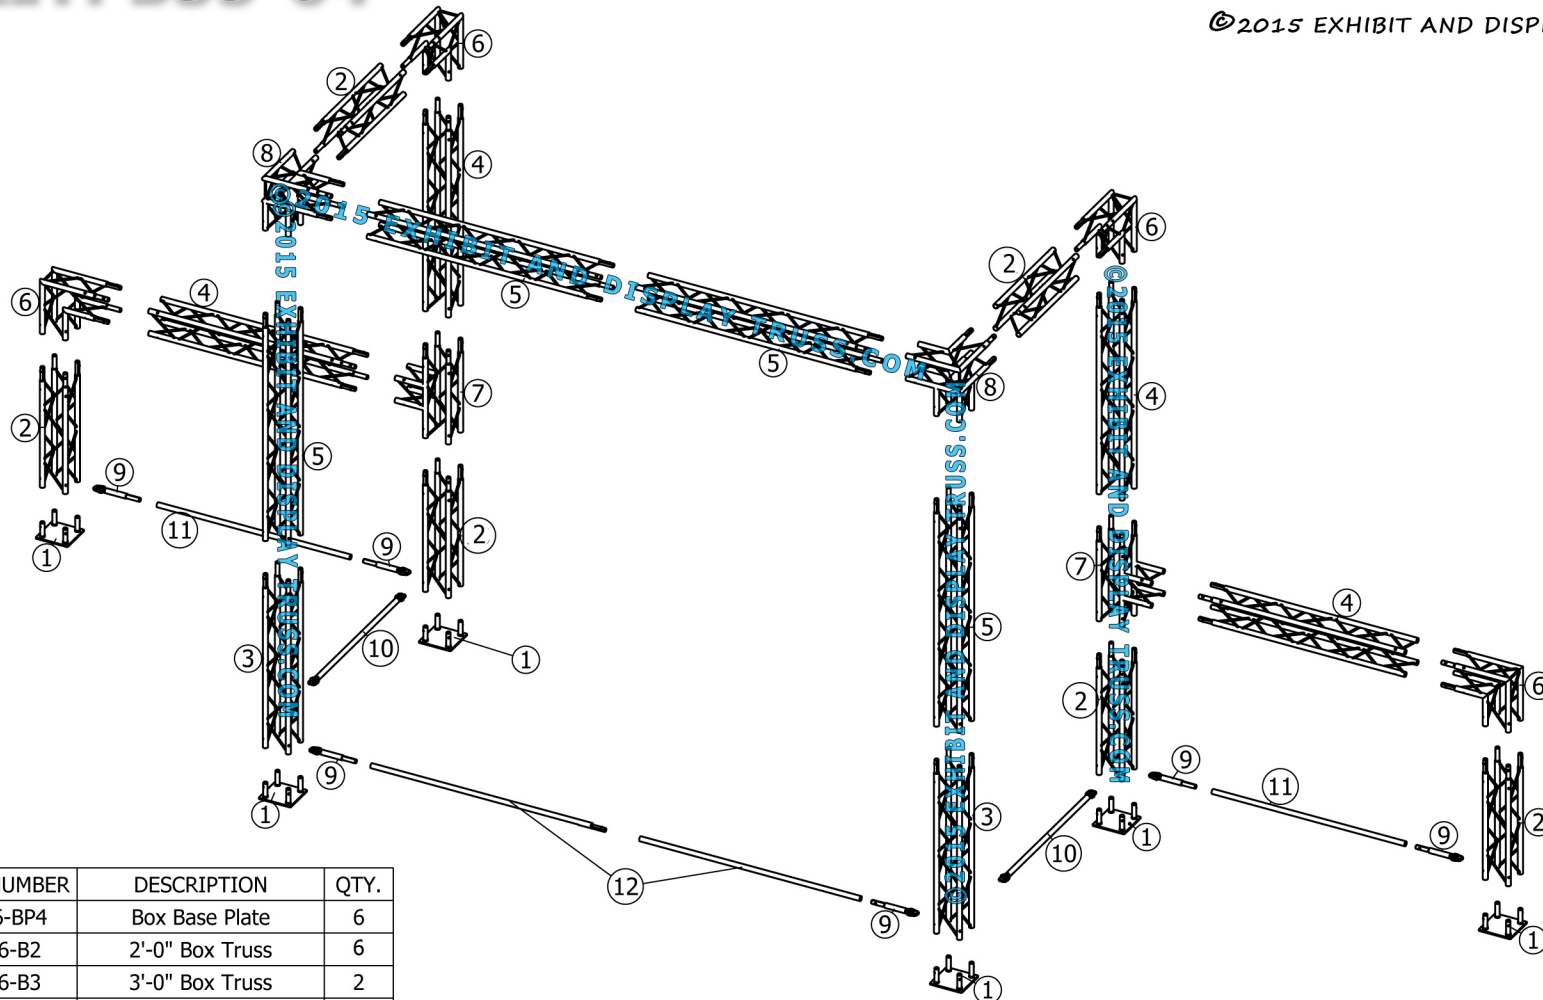

ITEM NO.	PART NUMBER	DESCRIPTION	QTY.
①	EDT6-BP4	Box Base Plate	6
②	EDT6-B2	2'-0" Box Truss	6
③	EDT6-B3	3'-0" Box Truss	2
④	EDT6-B3-6	3'-6" Box Truss	4
⑤	EDT6-B4	4'-0" Box Truss	4
⑥	EDT6-B2W90	2 Way 90° Junction	4
⑦	EDT6-B3WT	3 Way 90° "T" Junction	2
⑧	EDT6-B3W90	3 Way 90° Junction	2
⑨	EDT6-EHC1	Extender Hook Clamp	6
⑩	EDT2-STB3	3' Single Tube Brace	2
⑪	EDT2-ST3-6	3'-6" Single Tube	2
⑫	EDT1-ST4	4'-0" Single Tube	2

©2015 EXHIBIT AND DISPLAY TRUSS.COM

EXPLODED VIEW

KIT: B35-64

6" Wide Aluminum Truss. 1" Chords with 5/16" Webs

©2015 EXHIBIT AND DISPLAY TRUSS.COM

TOP VIEW
UNITS: FEET & INCHES

©2015 EXHIBIT AND DISPLAY TRUSS.COM

KIT: B35-64

6" Wide Aluminum Truss. 1" Chords with 5/16" Webs

©2015 EXHIBIT AND DISPLAY TRUSS.COM

Single Tube Braces for Banner support.
Extender Hook Clamps allow for adjustable heights.

FRONT VIEW
UNITS: FEET & INCHES

©2015 EXHIBIT AND DISPLAY TRUSS.COM

KIT: B35-64

6" Wide Aluminum Truss. 1" Chords with 5/16" Webs

©2015 EXHIBIT AND DISPLAY TRUSS.COM

©2015 EXHIBIT AND DISPLAY TRUSS.COM

SIDE VIEW
UNITS: FEET & INCHES

Single Tube Braces for Banner support.
Extender Hook Clamps allow for adjustable heights.