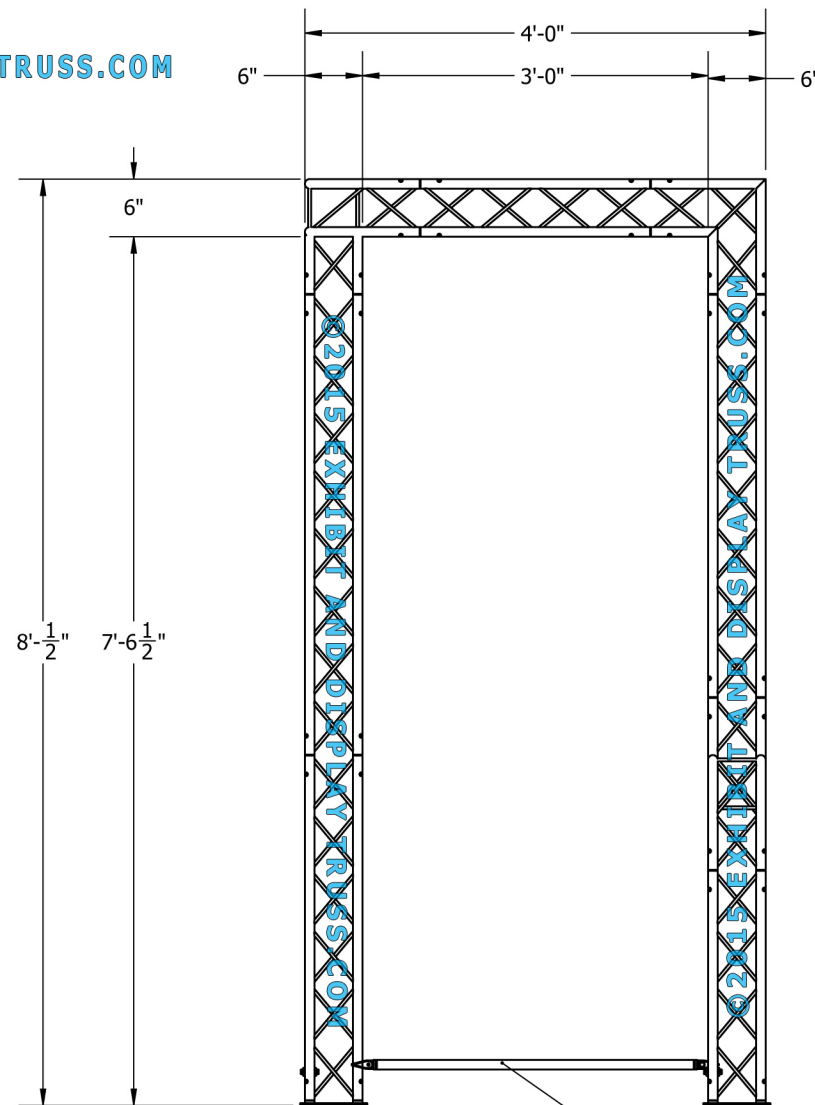

ITEM NO.	PART NUMBER	DESCRIPTION	QTY.
①	EDT6-BP4	Box Base Plate	6
②	EDT6-B2	2'-0" Box Truss	6
③	EDT6-B3	3'-0" Box Truss	2
④	EDT6-B3-6	3'-6" Box Truss	4
⑤	EDT6-B4	4'-0" Box Truss	4
⑥	EDT6-B2W90	2 Way 90° Junction	4
⑦	EDT6-B3WT	3 Way 90° "T" Junction	2
⑧	EDT6-B3W90	3 Way 90° Junction	2
⑨	EDT6-EHC1	Extender Hook Clamp	6
⑩	EDT2-STB3	3' Single Tube Brace	2
⑪	EDT2-ST3-6	3'-6" Single Tube	2
⑫	EDT1-ST4	4'-0" Single Tube	2

©2015 EXHIBIT AND DISPLAY TRUSS.COM

EXPLODED VIEW

KIT: B35-64

6" Wide Aluminum Truss. 1" Chords with 5/16" Webs

©2015 EXHIBIT AND DISPLAY TRUSS.COM

TOP VIEW
UNITS: FEET & INCHES

©2015 EXHIBIT AND DISPLAY TRUSS.COM

KIT: B35-64

6" Wide Aluminum Truss. 1" Chords with 5/16" Webs

©2015 EXHIBIT AND DISPLAY TRUSS.COM

Single Tube Braces for Banner support.
Extender Hook Clamps allow for adjustable heights.

FRONT VIEW
UNITS: FEET & INCHES

©2015 EXHIBIT AND DISPLAY TRUSS.COM

KIT: B35-64

6" Wide Aluminum Truss. 1" Chords with 5/16" Webs

©2015 EXHIBIT AND DISPLAY TRUSS.COM

©2015 EXHIBIT AND DISPLAY TRUSS.COM

SIDE VIEW
UNITS: FEET & INCHES

Single Tube Braces for Banner support.
Extender Hook Clamps allow for adjustable heights.