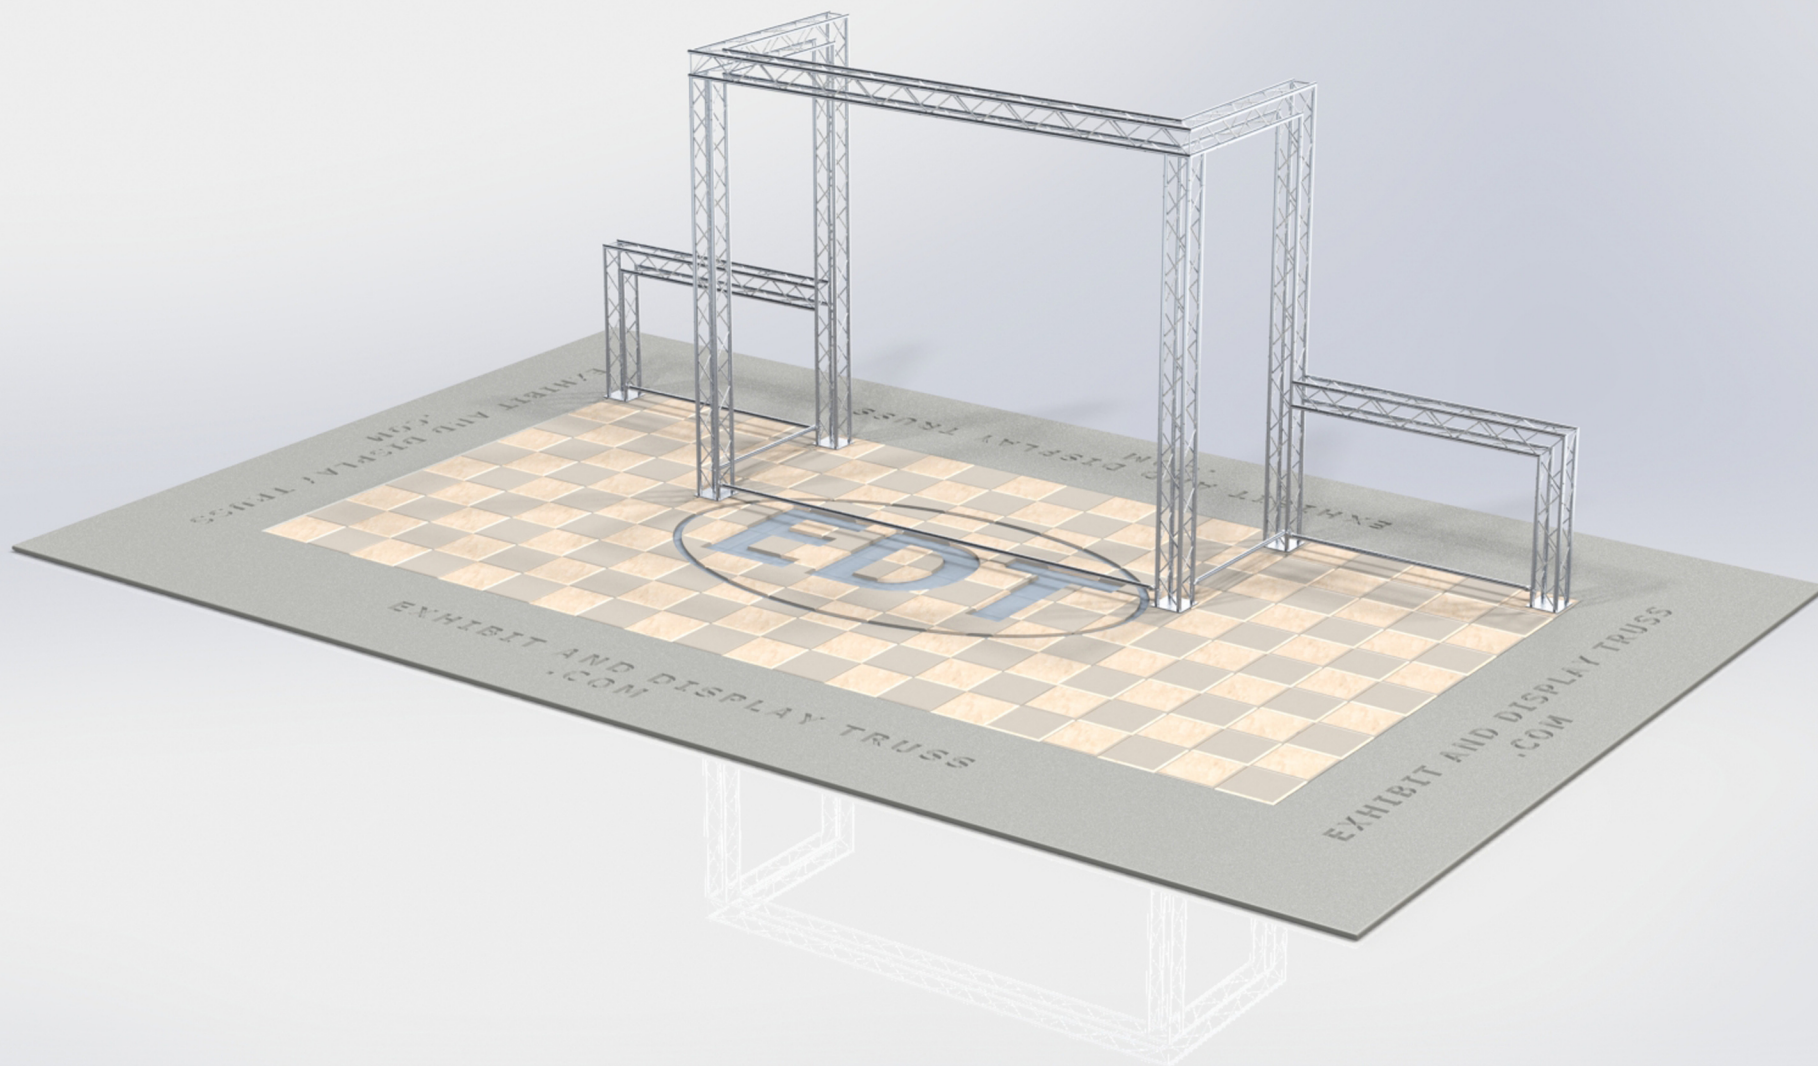

KIT: B35-64

6" Wide Aluminum Truss. 1" Chords with 5/16" Webs

©2015 EXHIBIT AND DISPLAY TRUSS.COM

Toll Free: 855-323-4866
Email: info@exhibitanddisplaytruss.com

ExhibitAndDisplayTruss.com