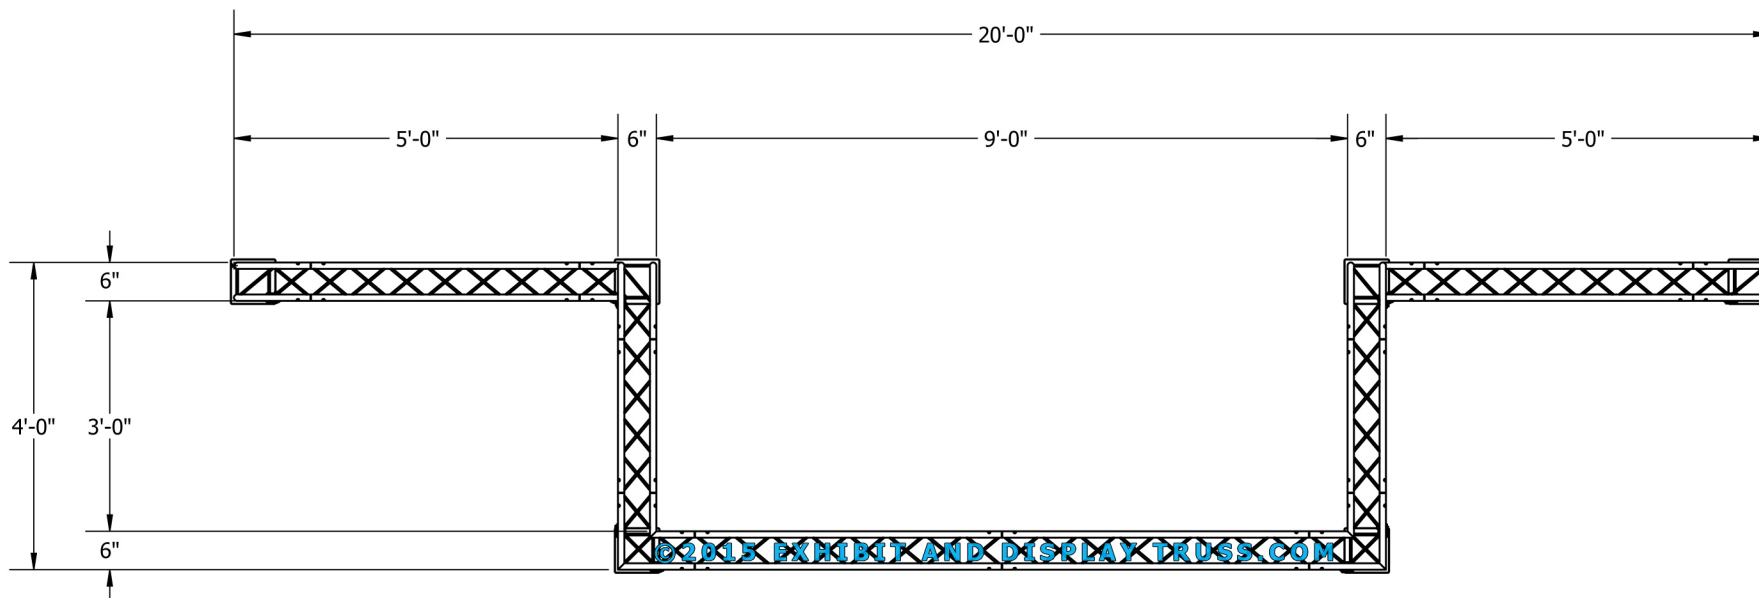

ITEM NO.	PART NUMBER	DESCRIPTION	QTY.
①	EDT6-BP4	Box Base Plate	6
②	EDT6-B2	2'-0" Box Truss	6
③	EDT6-B3	3'-0" Box Truss	2
④	EDT6-B3-6	3'-6" Box Truss	4
⑤	EDT6-B4	4'-0" Box Truss	4
⑥	EDT6-B2W90	2 Way 90° Junction	4
⑦	EDT6-B3WT	3 Way 90° "T" Junction	2
⑧	EDT6-B3W90	3 Way 90° Junction	2
⑨	EDT6-EHC1	Extender Hook Clamp	6
⑩	EDT2-STB3	3' Single Tube Brace	2
⑪	EDT2-ST3-6	3'-6" Single Tube	2
⑫	EDT1-ST4	4'-0" Single Tube	2

©2015 EXHIBIT AND DISPLAY TRUSS.COM

EXPLODED VIEW

KIT: B35-64

6" Wide Aluminum Truss. 1" Chords with 5/16" Webs

©2015 EXHIBIT AND DISPLAY TRUSS.COM

TOP VIEW
UNITS: FEET & INCHES

©2015 EXHIBIT AND DISPLAY TRUSS.COM

KIT: B35-64

6" Wide Aluminum Truss. 1" Chords with 5/16" Webs

©2015 EXHIBIT AND DISPLAY TRUSS.COM

Single Tube Braces for Banner support.
Extender Hook Clamps allow for adjustable heights.

FRONT VIEW
UNITS: FEET & INCHES